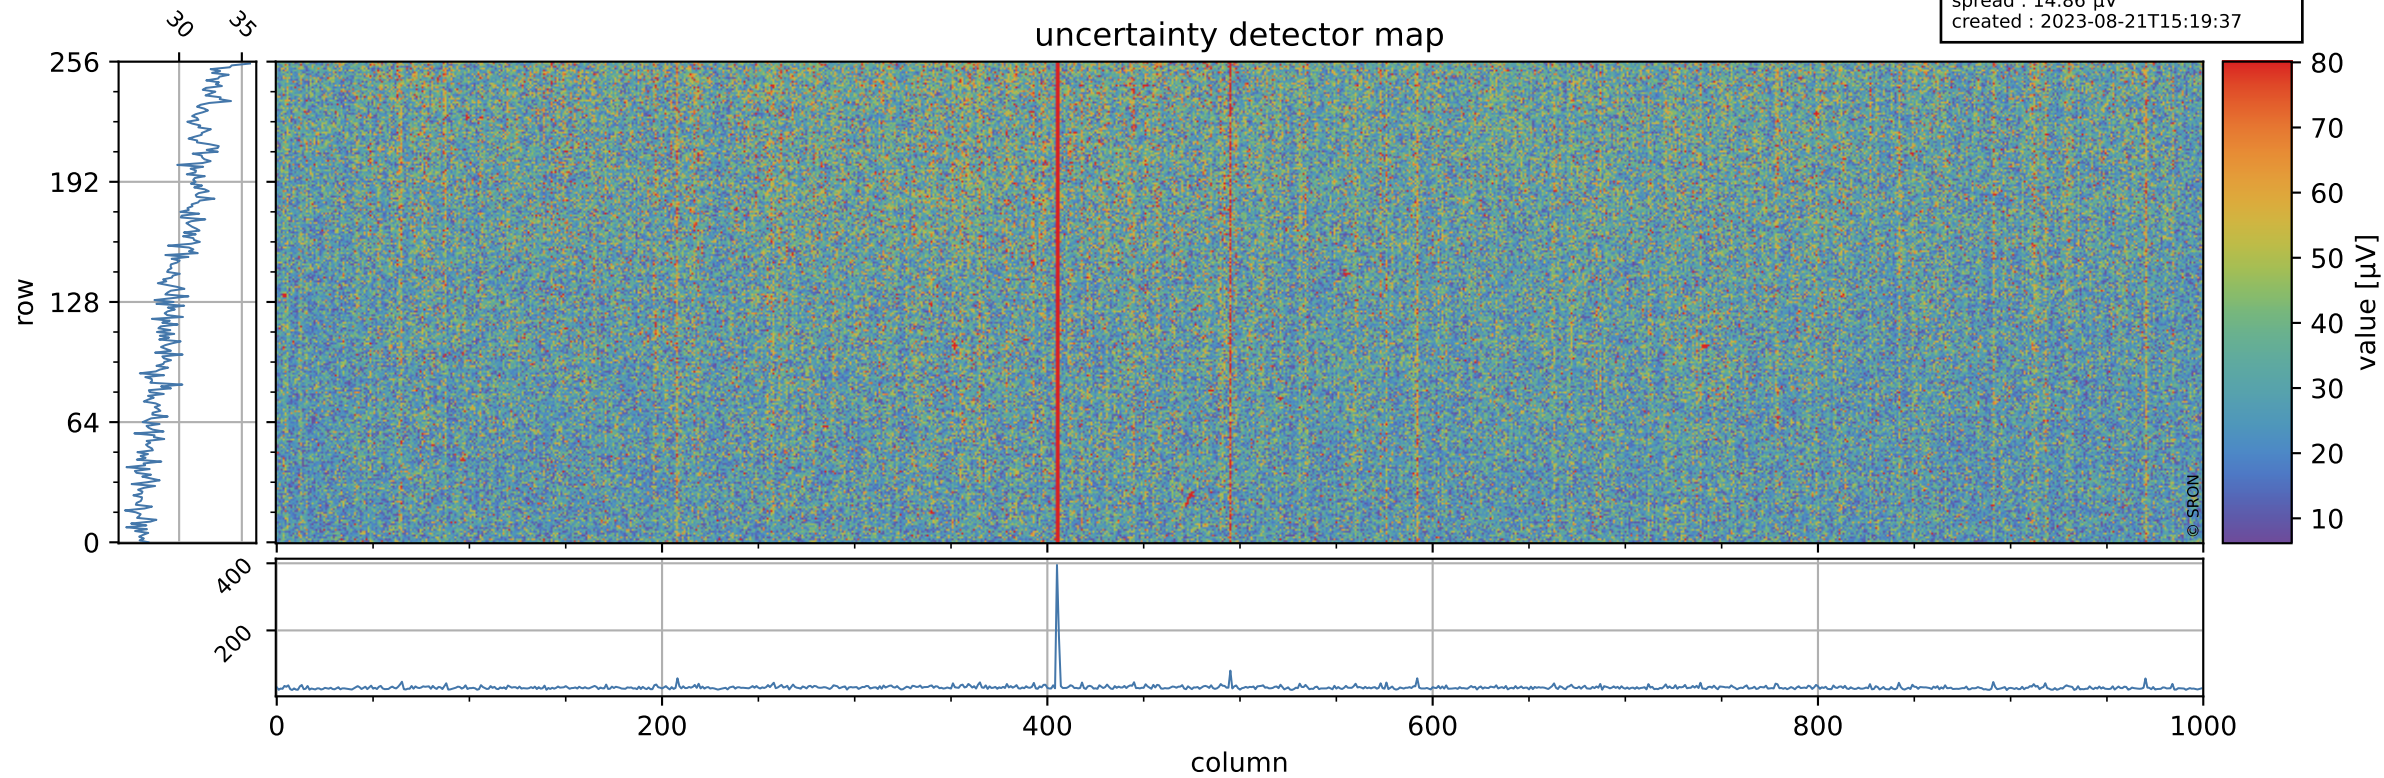

# Tropomi SWIR offset (official)

orbits : 18 in [24607, 24652]  
coverage : 2022-07-14 / 2022-07-17  
median : 0.52597 V  
spread : 0.035906 V  
created : 2023-08-21T15:19:36

## value detector map

# Tropomi SWIR offset (official)

orbits : 18 in [24607, 24652]  
coverage : 2022-07-14 / 2022-07-17  
median : 29.928  $\mu\text{V}$   
spread : 14.86  $\mu\text{V}$   
created : 2023-08-21T15:19:37

# Tropomi SWIR offset (official) ground-tracks of Sentinel-5P

orbits : 18 in [24607, 24652]  
coverage : 2022-07-14 / 2022-07-17  
created : 2023-08-21T15:19:38