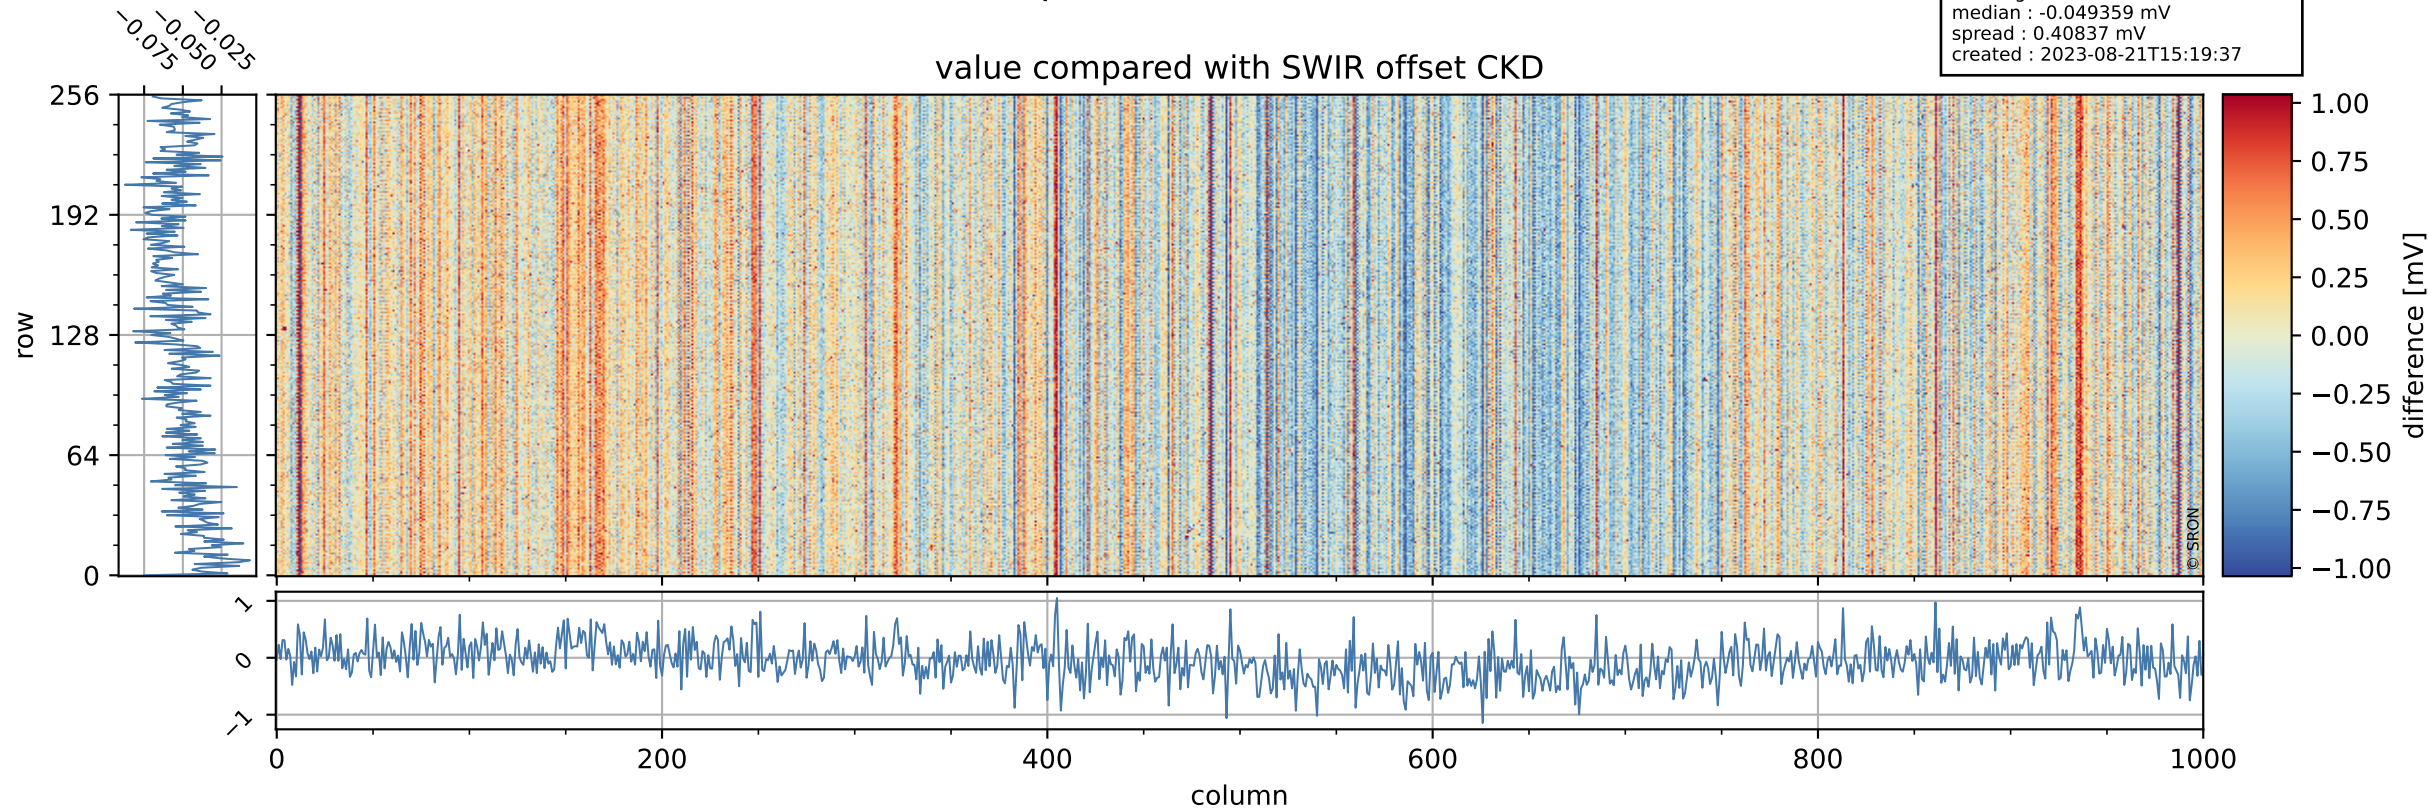

## value detector map

# Tropomi SWIR offset (official)

orbits : 18 in [24607, 24652]  
coverage : 2022-07-14 / 2022-07-17  
median : 29.928  $\mu\text{V}$   
spread : 14.86  $\mu\text{V}$   
created : 2023-08-21T15:19:37

# Tropomi SWIR offset (official)

orbits : 18 in [24607, 24652]  
coverage : 2022-07-14 / 2022-07-17  
median : -0.049359 mV  
spread : 0.40837 mV  
created : 2023-08-21T15:19:37

value compared with SWIR offset CKD

# Tropomi SWIR offset (official) ground-tracks of Sentinel-5P

orbits : 18 in [24607, 24652]  
coverage : 2022-07-14 / 2022-07-17  
created : 2023-08-21T15:19:38