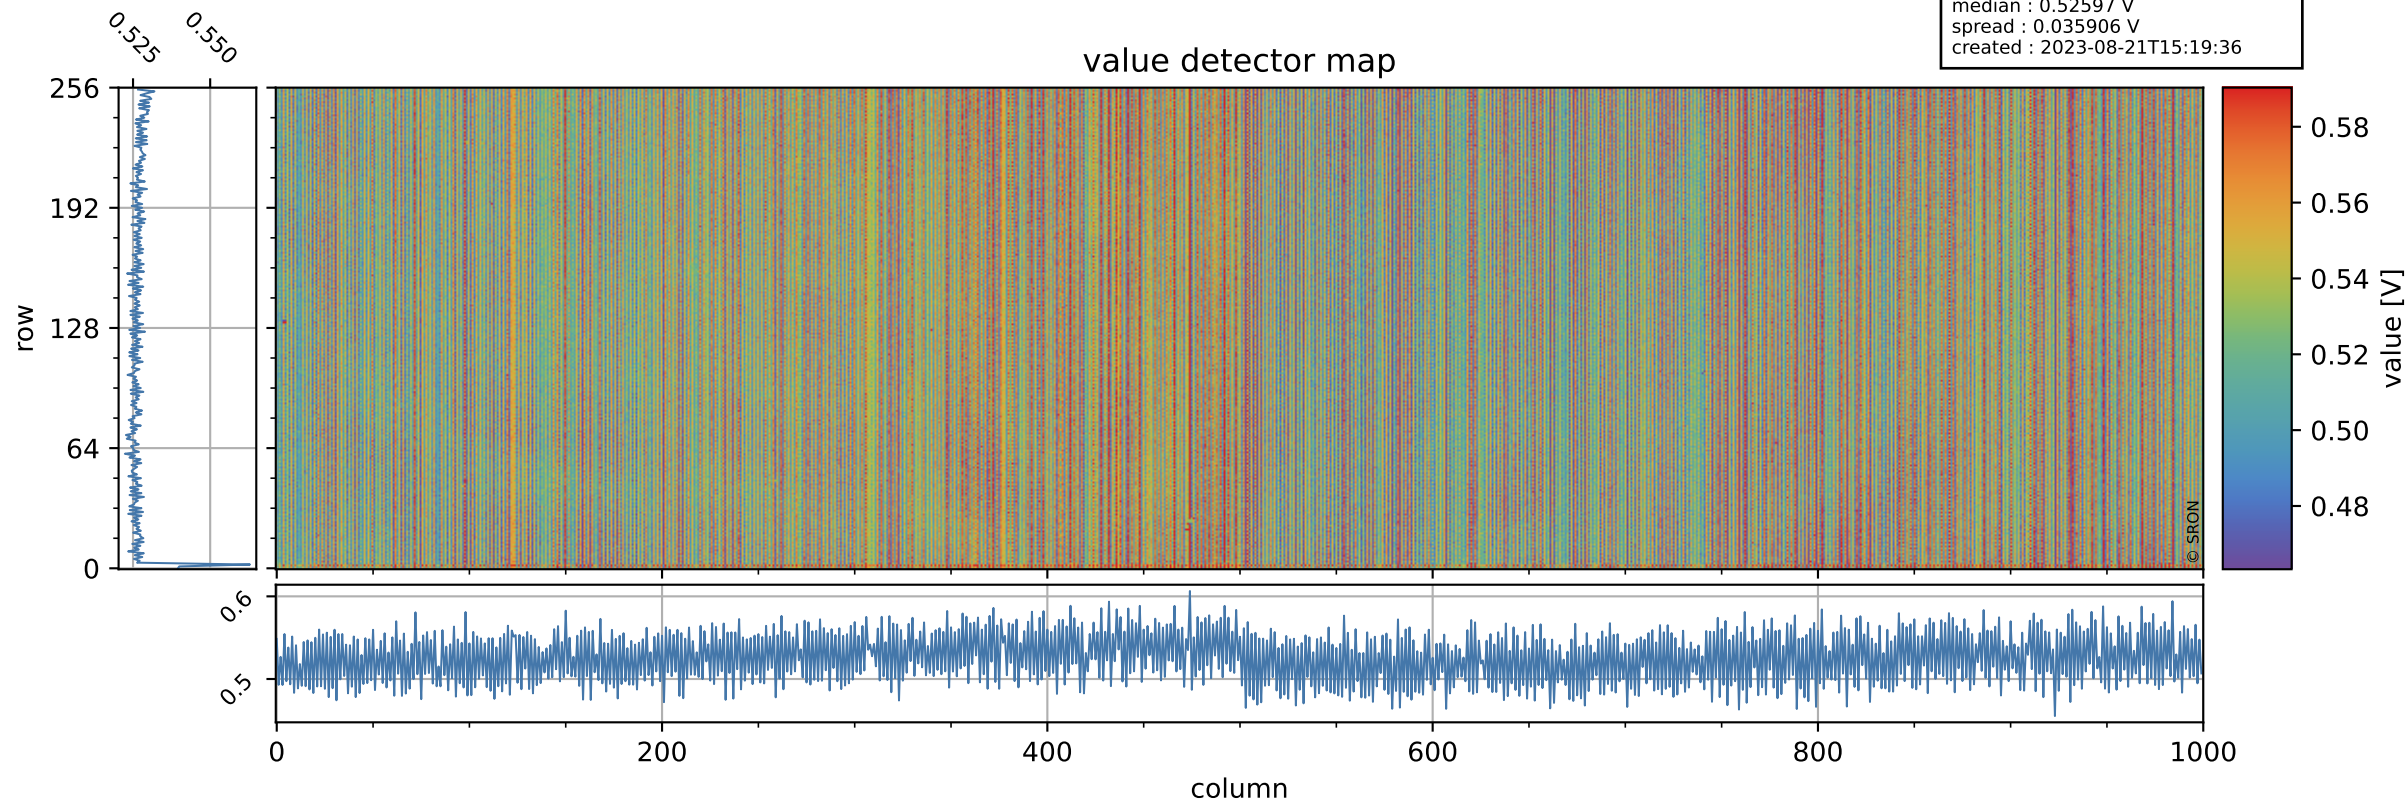

# Tropomi SWIR offset (official)

orbits : 18 in [24607, 24652]  
coverage : 2022-07-14 / 2022-07-17  
median : 0.52597 V  
spread : 0.035906 V  
created : 2023-08-21T15:19:36

## value detector map

# Tropomi SWIR offset (official)

orbits : 18 in [24607, 24652]  
coverage : 2022-07-14 / 2022-07-17  
median : 29.928  $\mu\text{V}$   
spread : 14.86  $\mu\text{V}$   
created : 2023-08-21T15:19:37

# Tropomi SWIR offset (official) ground-tracks of Sentinel-5P

orbits : 18 in [24607, 24652]  
coverage : 2022-07-14 / 2022-07-17  
created : 2023-08-21T15:19:38