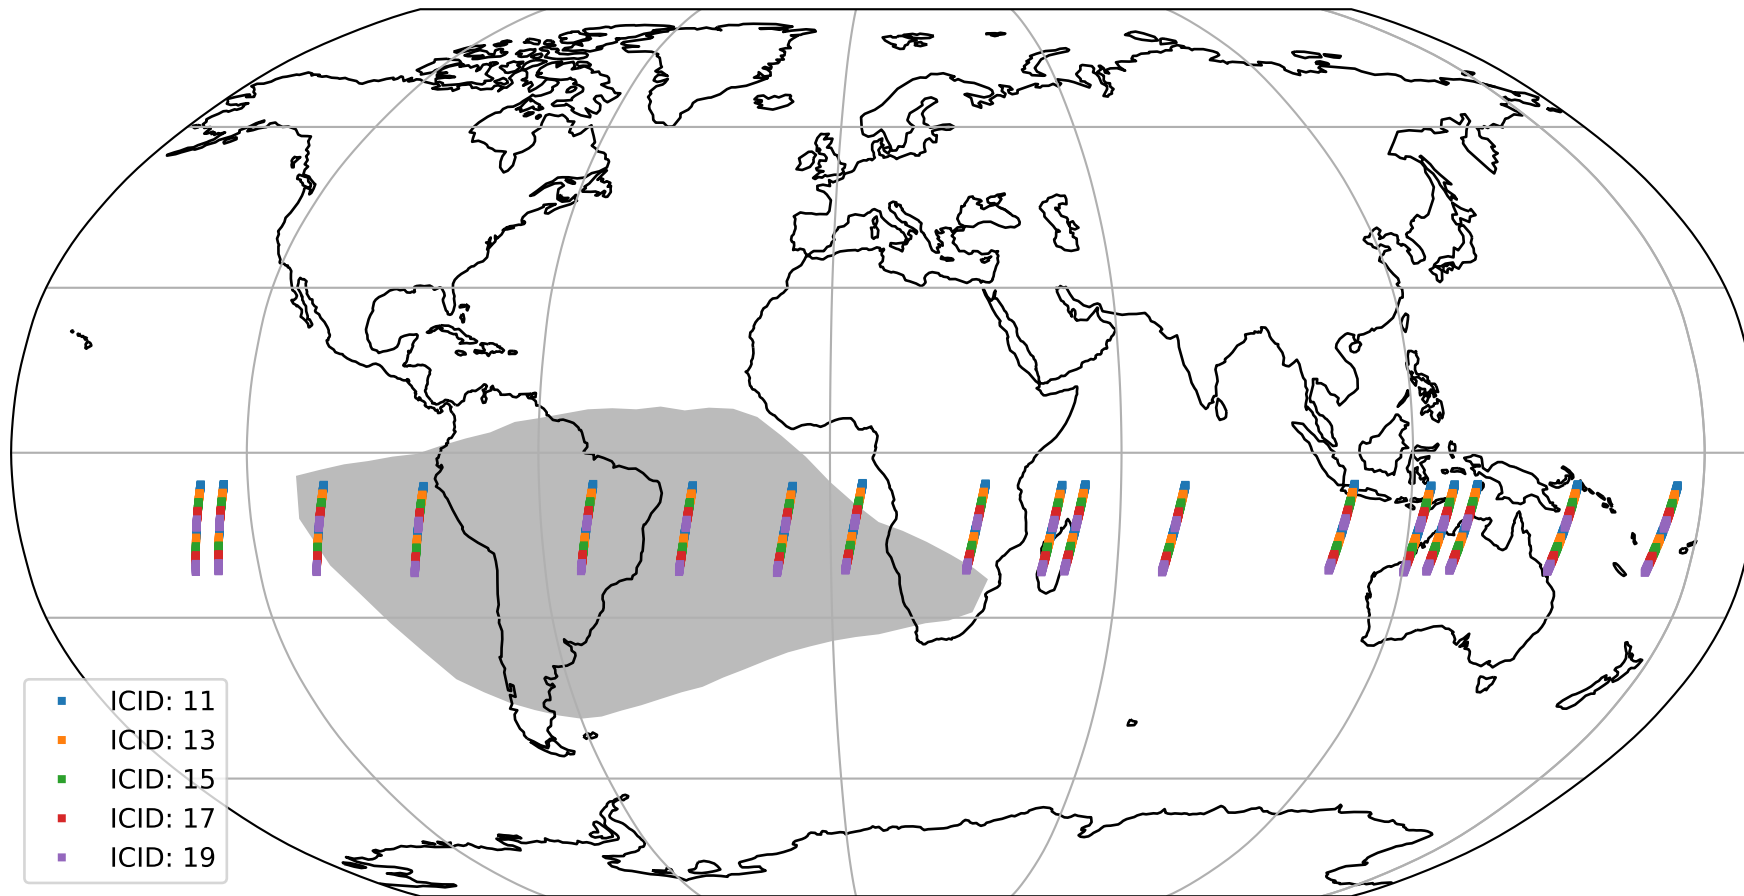

# Tropomi SWIR offset (official)

orbits : 18 in [24607, 24652]  
coverage : 2022-07-14 / 2022-07-17  
median : 29.928  $\mu\text{V}$   
spread : 14.86  $\mu\text{V}$   
created : 2023-08-21T15:19:37

# Tropomi SWIR offset (official)

orbits : 18 in [24607, 24652]  
coverage : 2022-07-14 / 2022-07-17  
median : -0.049359 mV  
spread : 0.40837 mV  
created : 2023-08-21T15:19:37

value compared with SWIR offset CKD

# Tropomi SWIR offset (official) ground-tracks of Sentinel-5P

orbits : 18 in [24607, 24652]  
coverage : 2022-07-14 / 2022-07-17  
created : 2023-08-21T15:19:38

# Tropomi SWIR offset (official)

orbits : [2827, 24652]  
coverage : 2018-04-30 / 2022-07-17  
created : 2023-08-21T15:19:38