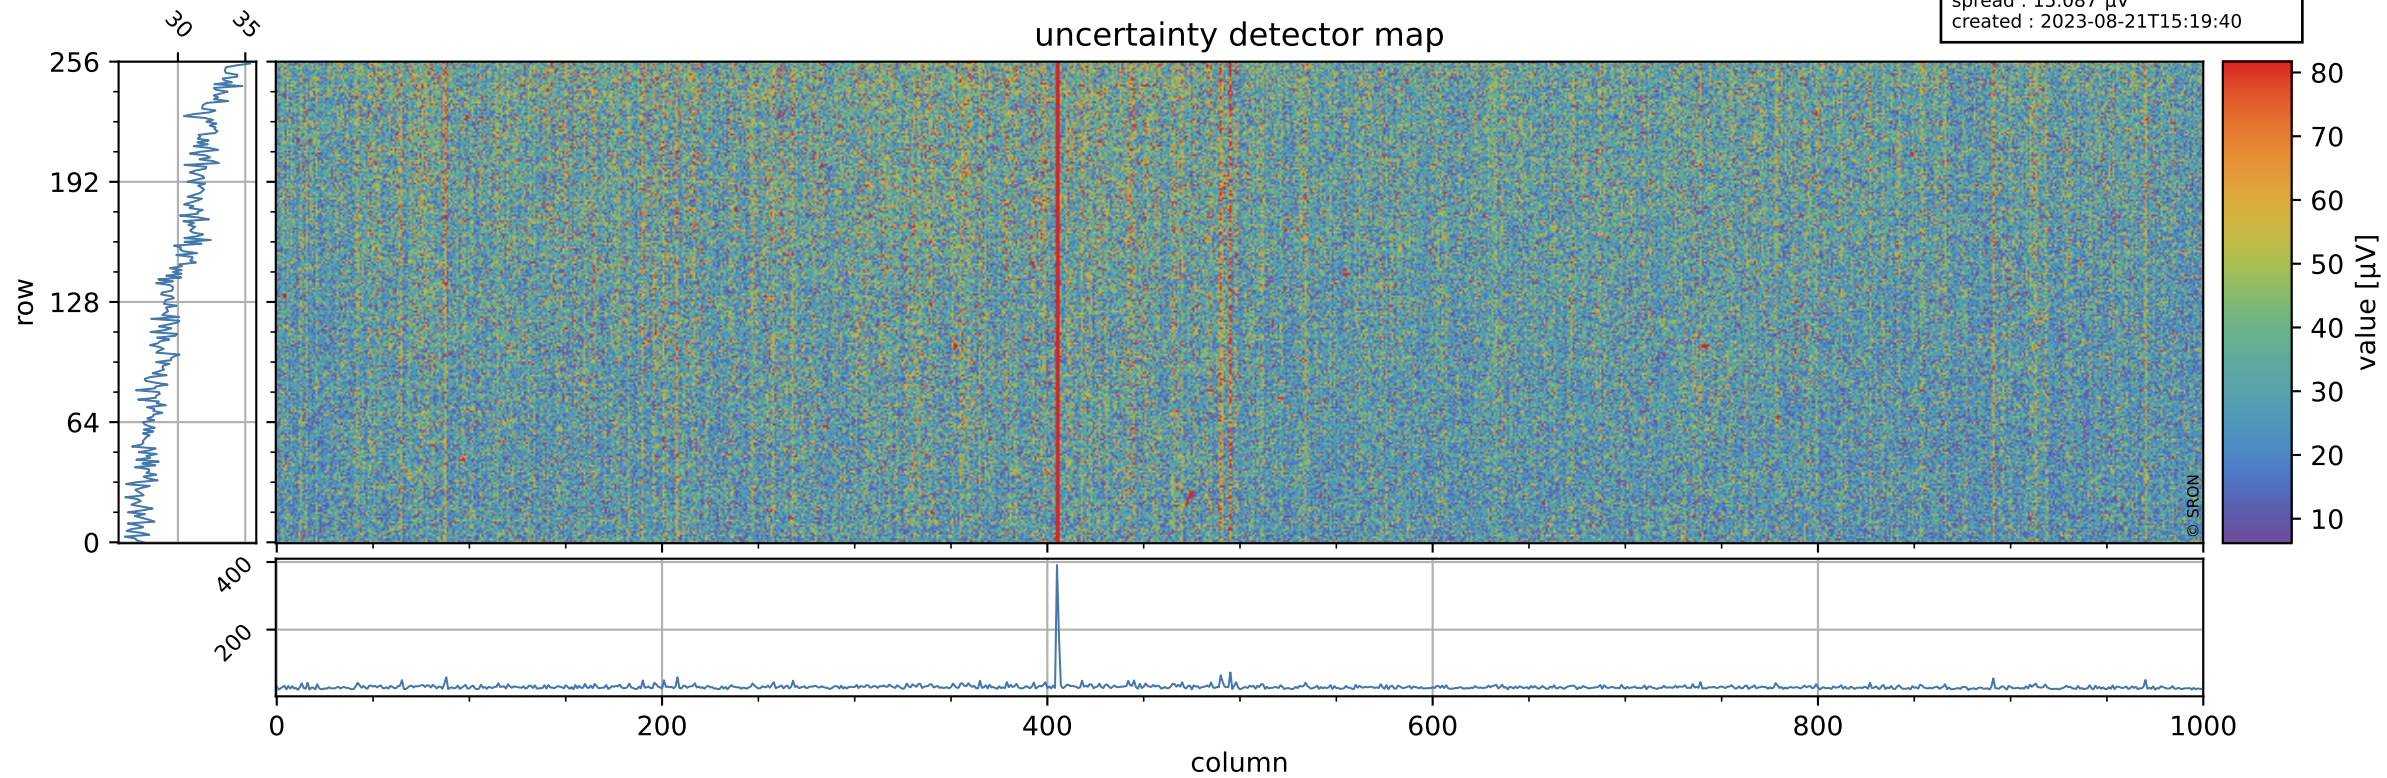

Tropomi SWIR offset (official)

orbits : 19 in [24622, 24667]
coverage : 2022-07-15 / 2022-07-18
median : 0.52596 V
spread : 0.035908 V
created : 2023-08-21T15:19:40

value detector map

Tropomi SWIR offset (official)

orbits : 19 in [24622, 24667]
coverage : 2022-07-15 / 2022-07-18
median : 30.157 μV
spread : 15.087 μV
created : 2023-08-21T15:19:40

Tropomi SWIR offset (official)

orbits : 19 in [24622, 24667]
coverage : 2022-07-15 / 2022-07-18
median : -0.057536 mV
spread : 0.41009 mV
created : 2023-08-21T15:19:40

value compared with SWIR offset CKD

Tropomi SWIR offset (official) ground-tracks of Sentinel-5P

orbits : 19 in [24622, 24667]
coverage : 2022-07-15 / 2022-07-18
created : 2023-08-21T15:19:41

Tropomi SWIR offset (official)

orbits : [2827, 24667]
coverage : 2018-04-30 / 2022-07-18
created : 2023-08-21T15:19:41

trend of detector median & temperatures