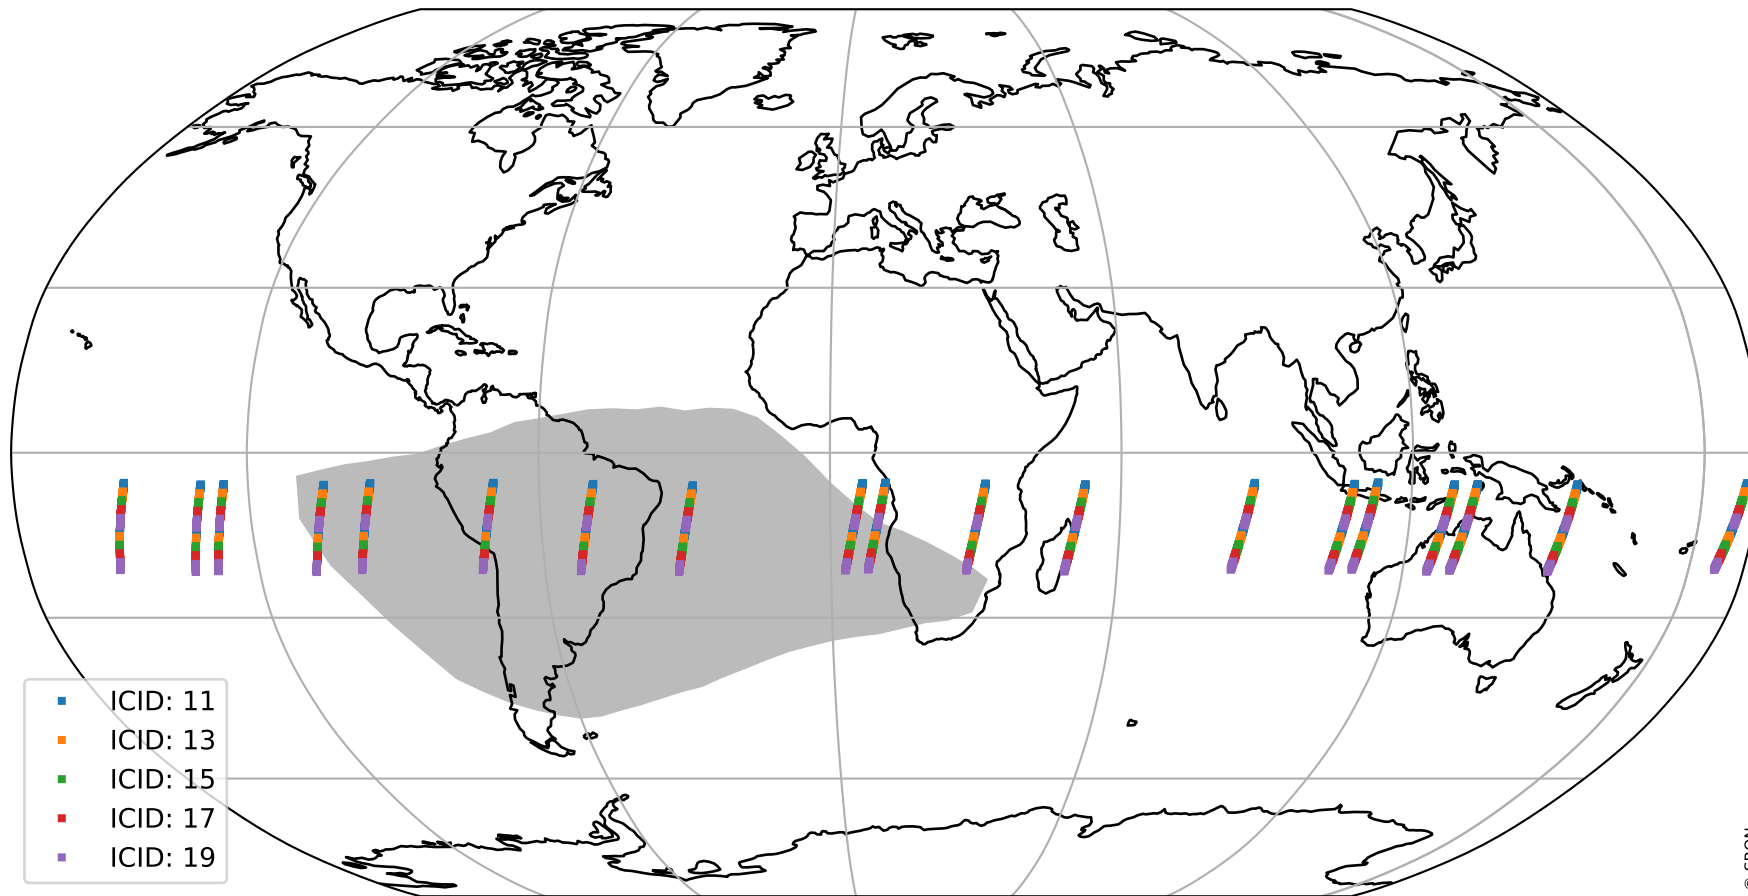

Tropomi SWIR offset (official)

orbits : 19 in [24622, 24667]
coverage : 2022-07-15 / 2022-07-18
median : 0.52596 V
spread : 0.035908 V
created : 2023-08-21T15:19:40

value detector map

Tropomi SWIR offset (official)

orbits : 19 in [24622, 24667]
coverage : 2022-07-15 / 2022-07-18
median : 30.157 μV
spread : 15.087 μV
created : 2023-08-21T15:19:40

Tropomi SWIR offset (official)

orbits : 19 in [24622, 24667]
coverage : 2022-07-15 / 2022-07-18
median : -0.057536 mV
spread : 0.41009 mV
created : 2023-08-21T15:19:40

value compared with SWIR offset CKD

Tropomi SWIR offset (official) ground-tracks of Sentinel-5P

orbits : 19 in [24622, 24667]
coverage : 2022-07-15 / 2022-07-18
created : 2023-08-21T15:19:41

Tropomi SWIR offset (official)

orbits : [2827, 24667]
coverage : 2018-04-30 / 2022-07-18
created : 2023-08-21T15:19:41

trend of detector median & temperatures