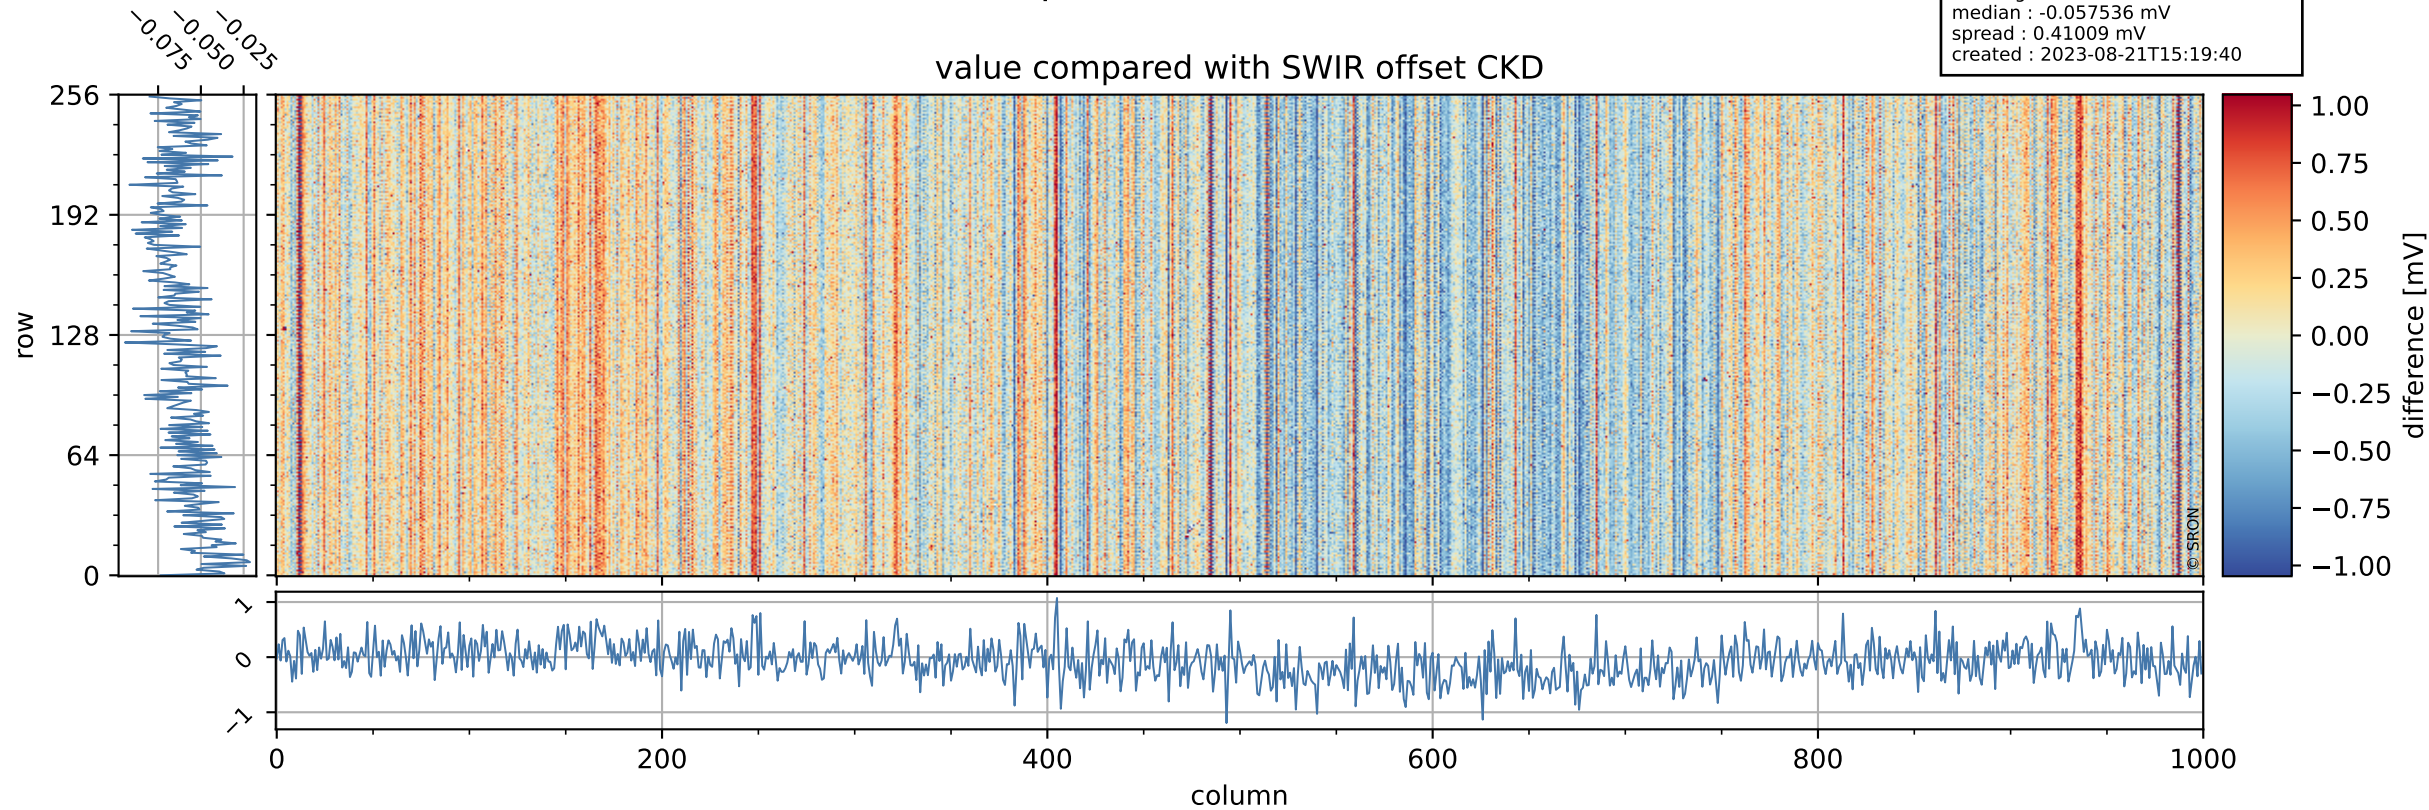

Tropomi SWIR offset (official)

orbits : 19 in [24622, 24667]
coverage : 2022-07-15 / 2022-07-18
median : 0.52596 V
spread : 0.035908 V
created : 2023-08-21T15:19:40

value detector map

Tropomi SWIR offset (official)

orbits : 19 in [24622, 24667]
coverage : 2022-07-15 / 2022-07-18
median : 30.157 μV
spread : 15.087 μV
created : 2023-08-21T15:19:40

Tropomi SWIR offset (official)

orbits : 19 in [24622, 24667]
coverage : 2022-07-15 / 2022-07-18
median : -0.057536 mV
spread : 0.41009 mV
created : 2023-08-21T15:19:40

value compared with SWIR offset CKD

Tropomi SWIR offset (official) ground-tracks of Sentinel-5P

orbits : 19 in [24622, 24667]
coverage : 2022-07-15 / 2022-07-18
created : 2023-08-21T15:19:41

Tropomi SWIR offset (official)

orbits : [2827, 24667]
coverage : 2018-04-30 / 2022-07-18
created : 2023-08-21T15:19:41

trend of detector median & temperatures