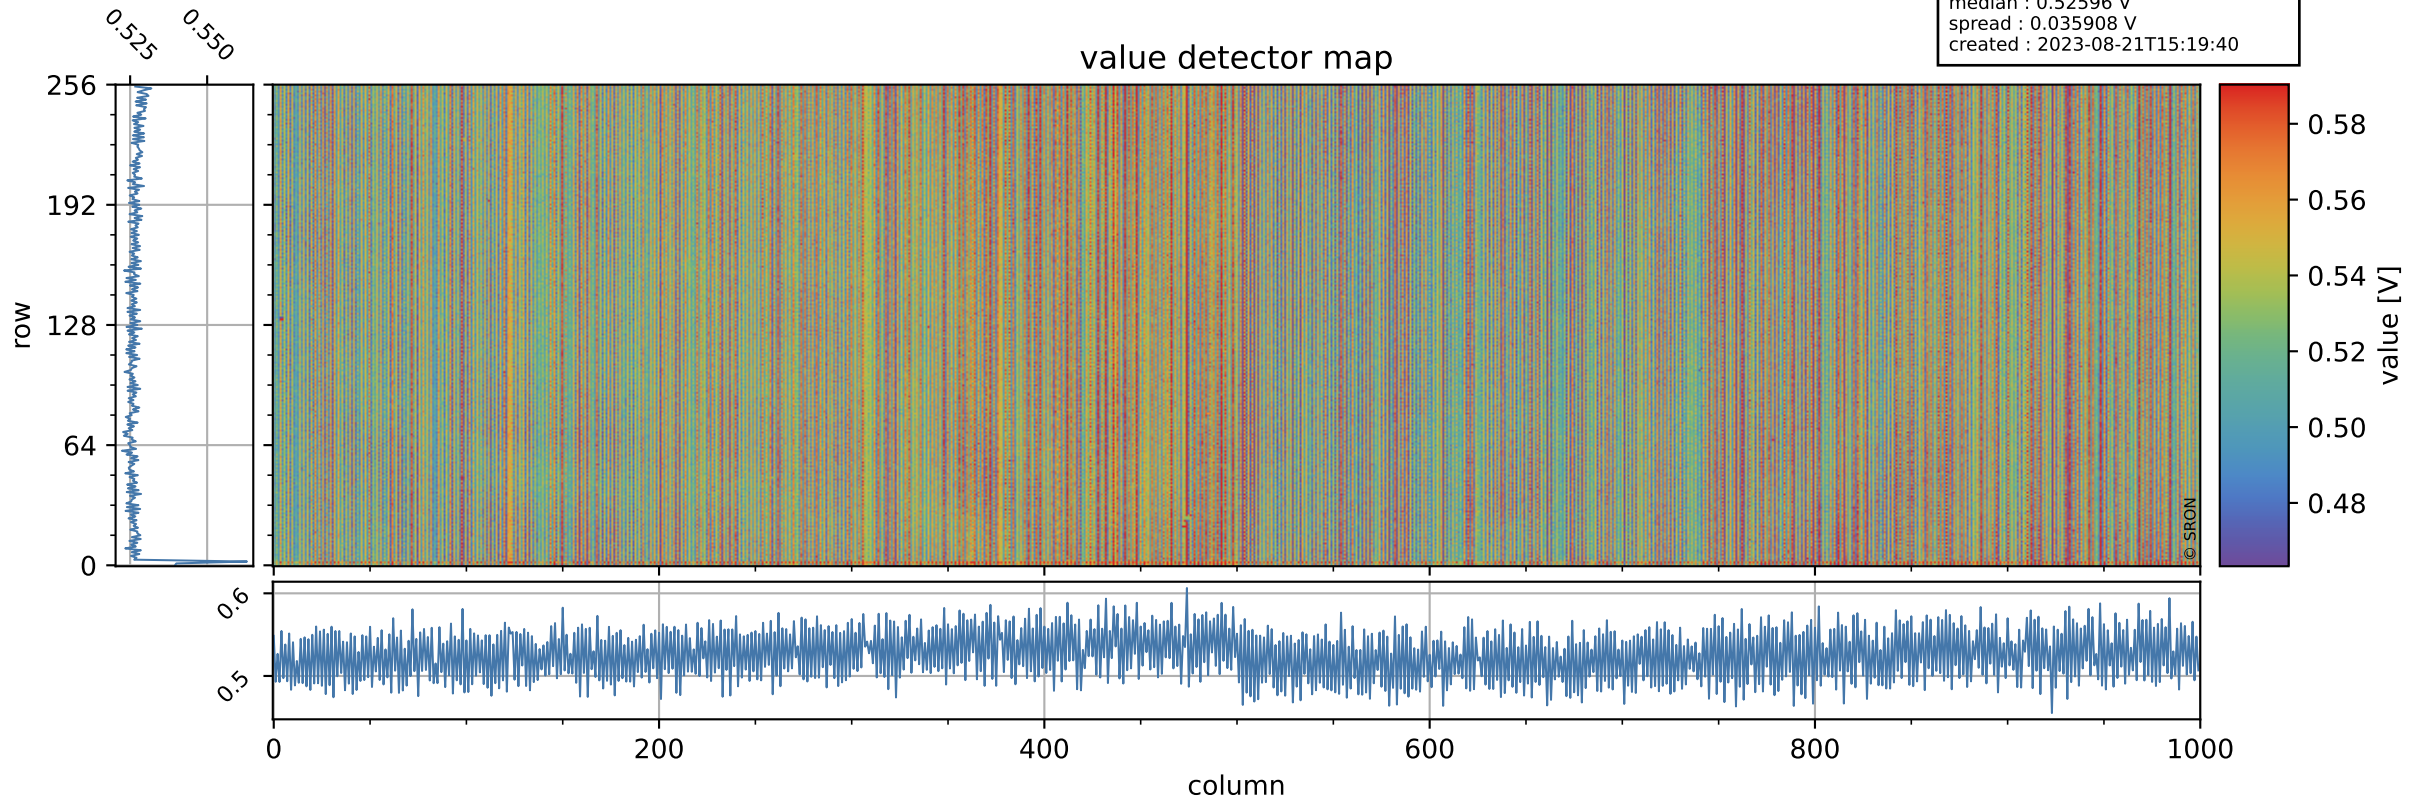

Tropomi SWIR offset (official)

orbits : 19 in [24622, 24667]
coverage : 2022-07-15 / 2022-07-18
median : 0.52596 V
spread : 0.035908 V
created : 2023-08-21T15:19:40

value detector map

Tropomi SWIR offset (official)

orbits : 19 in [24622, 24667]
coverage : 2022-07-15 / 2022-07-18
median : 30.157 μV
spread : 15.087 μV
created : 2023-08-21T15:19:40

Tropomi SWIR offset (official)

orbits : 19 in [24622, 24667]
coverage : 2022-07-15 / 2022-07-18
median : -0.057536 mV
spread : 0.41009 mV
created : 2023-08-21T15:19:40

value compared with SWIR offset CKD

Tropomi SWIR offset (official) ground-tracks of Sentinel-5P

orbits : 19 in [24622, 24667]
coverage : 2022-07-15 / 2022-07-18
created : 2023-08-21T15:19:41

Tropomi SWIR offset (official)

orbits : [2827, 24667]
coverage : 2018-04-30 / 2022-07-18
created : 2023-08-21T15:19:41

trend of detector median & temperatures