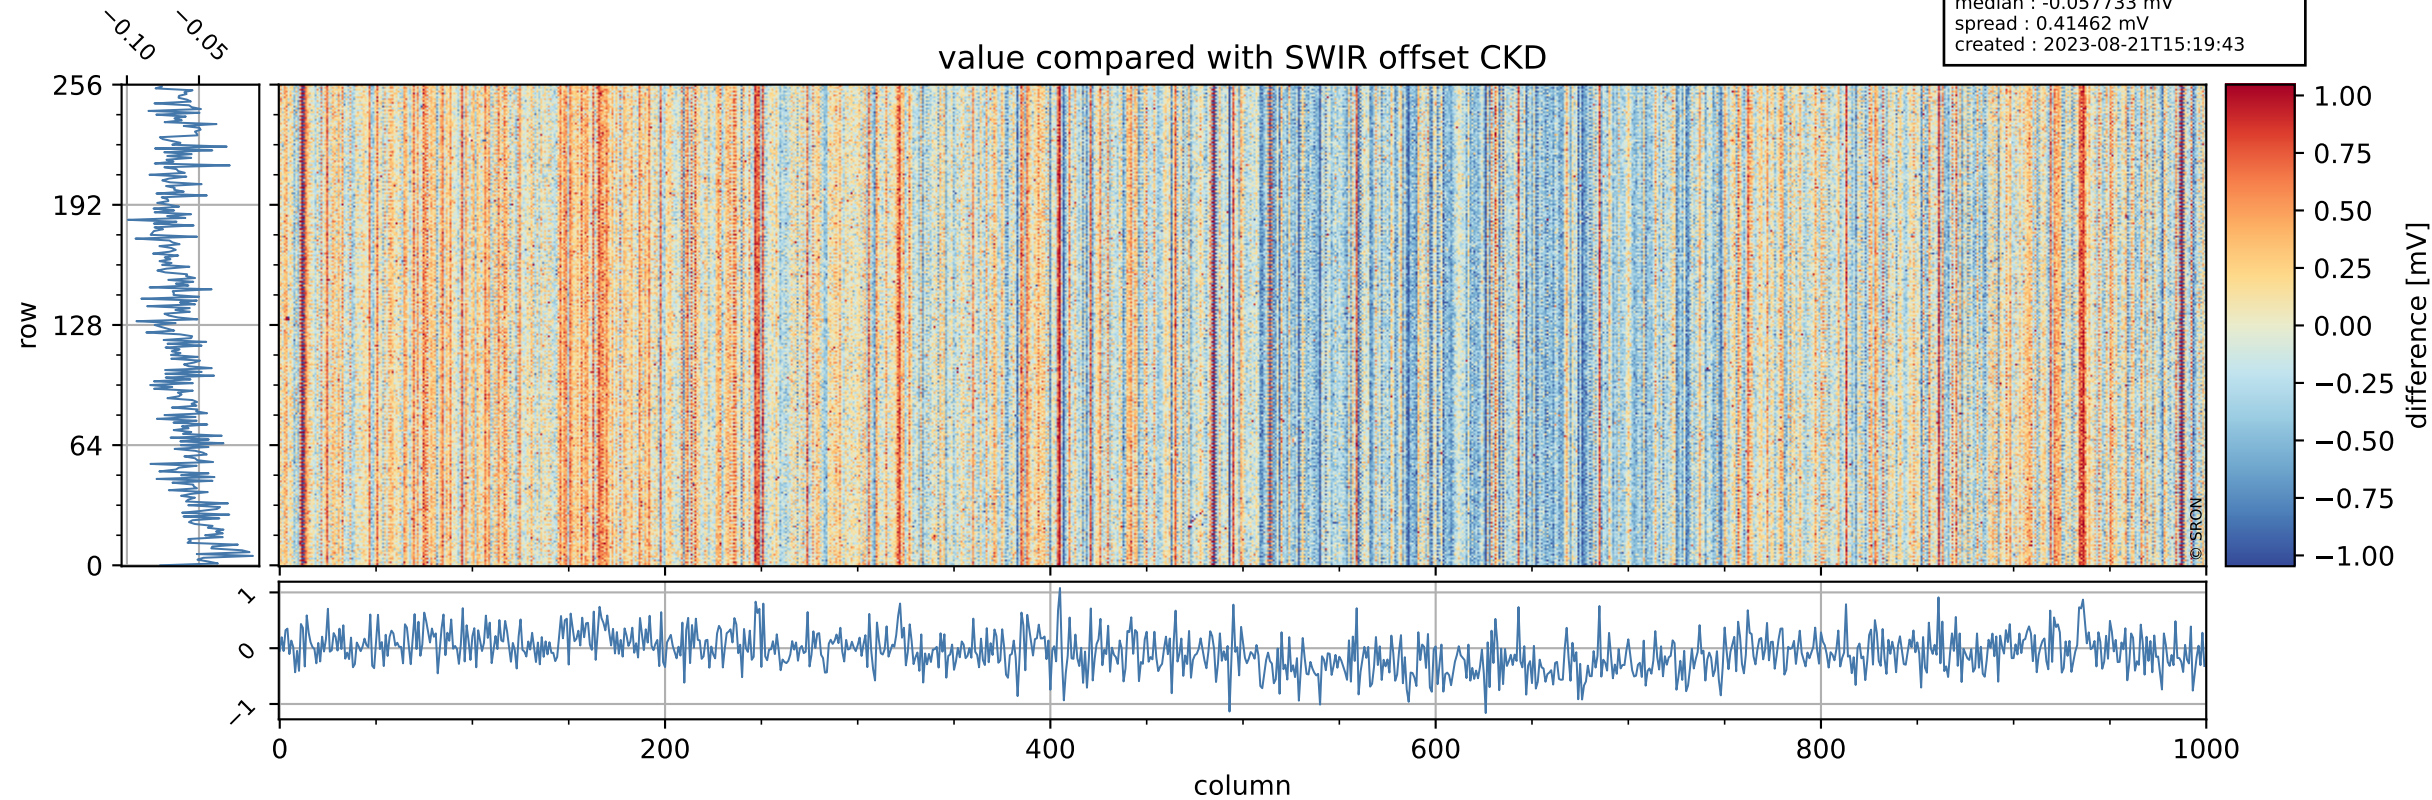

Tropomi SWIR offset (official)

orbits : 19 in [24637, 24682]
coverage : 2022-07-16 / 2022-07-19
median : 0.52596 V
spread : 0.035908 V
created : 2023-08-21T15:19:42

value detector map

Tropomi SWIR offset (official)

orbits : 19 in [24637, 24682]
coverage : 2022-07-16 / 2022-07-19
median : 30.827 μV
spread : 15.369 μV
created : 2023-08-21T15:19:42

Tropomi SWIR offset (official)

orbits : 19 in [24637, 24682]
coverage : 2022-07-16 / 2022-07-19
median : -0.057733 mV
spread : 0.41462 mV
created : 2023-08-21T15:19:43

value compared with SWIR offset CKD

Tropomi SWIR offset (official) ground-tracks of Sentinel-5P

orbits : 19 in [24637, 24682]
coverage : 2022-07-16 / 2022-07-19
created : 2023-08-21T15:19:43

Tropomi SWIR offset (official)

orbits : [2827, 24682]
coverage : 2018-04-30 / 2022-07-19
created : 2023-08-21T15:19:44

trend of detector median & temperatures