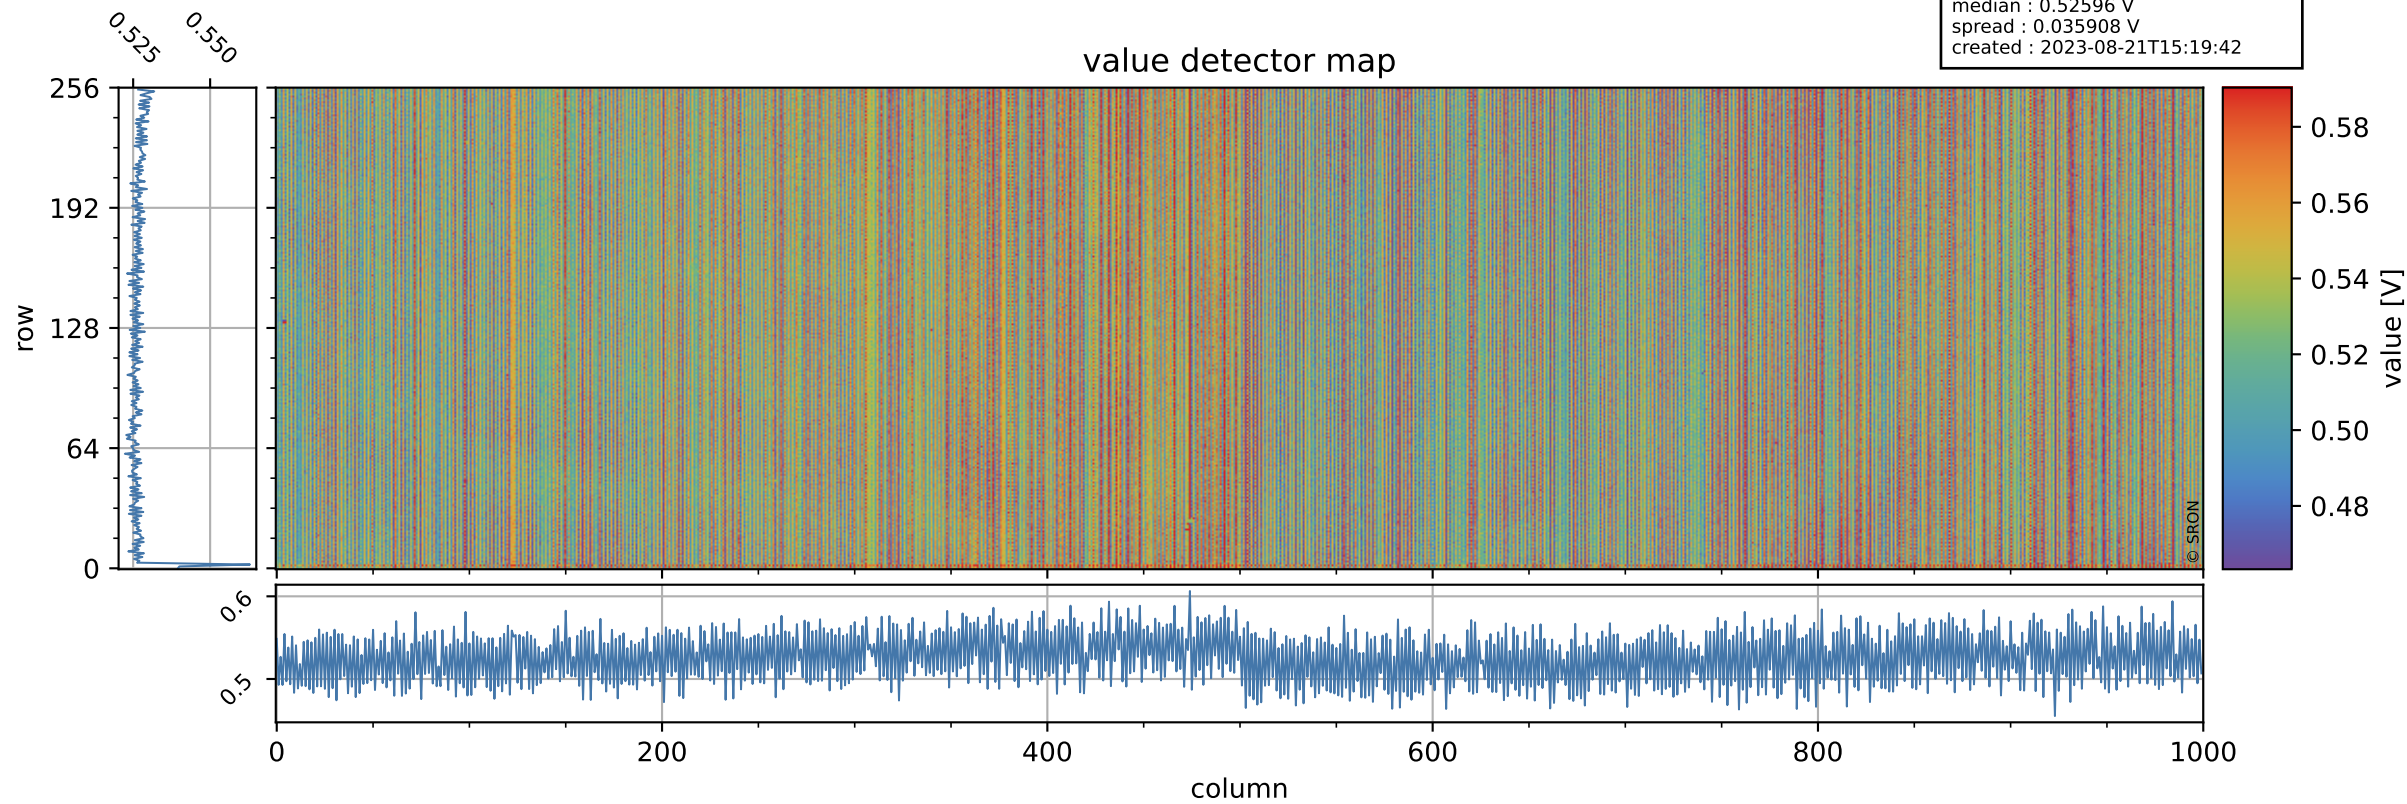

Tropomi SWIR offset (official)

orbits : 19 in [24637, 24682]
coverage : 2022-07-16 / 2022-07-19
median : 0.52596 V
spread : 0.035908 V
created : 2023-08-21T15:19:42

value detector map

Tropomi SWIR offset (official)

orbits : 19 in [24637, 24682]
coverage : 2022-07-16 / 2022-07-19
median : 30.827 μV
spread : 15.369 μV
created : 2023-08-21T15:19:42

Tropomi SWIR offset (official)

orbits : 19 in [24637, 24682]
coverage : 2022-07-16 / 2022-07-19
median : -0.057733 mV
spread : 0.41462 mV
created : 2023-08-21T15:19:43

value compared with SWIR offset CKD

Tropomi SWIR offset (official) ground-tracks of Sentinel-5P

orbits : 19 in [24637, 24682]
coverage : 2022-07-16 / 2022-07-19
created : 2023-08-21T15:19:43

Tropomi SWIR offset (official)

orbits : [2827, 24682]
coverage : 2018-04-30 / 2022-07-19
created : 2023-08-21T15:19:44

trend of detector median & temperatures