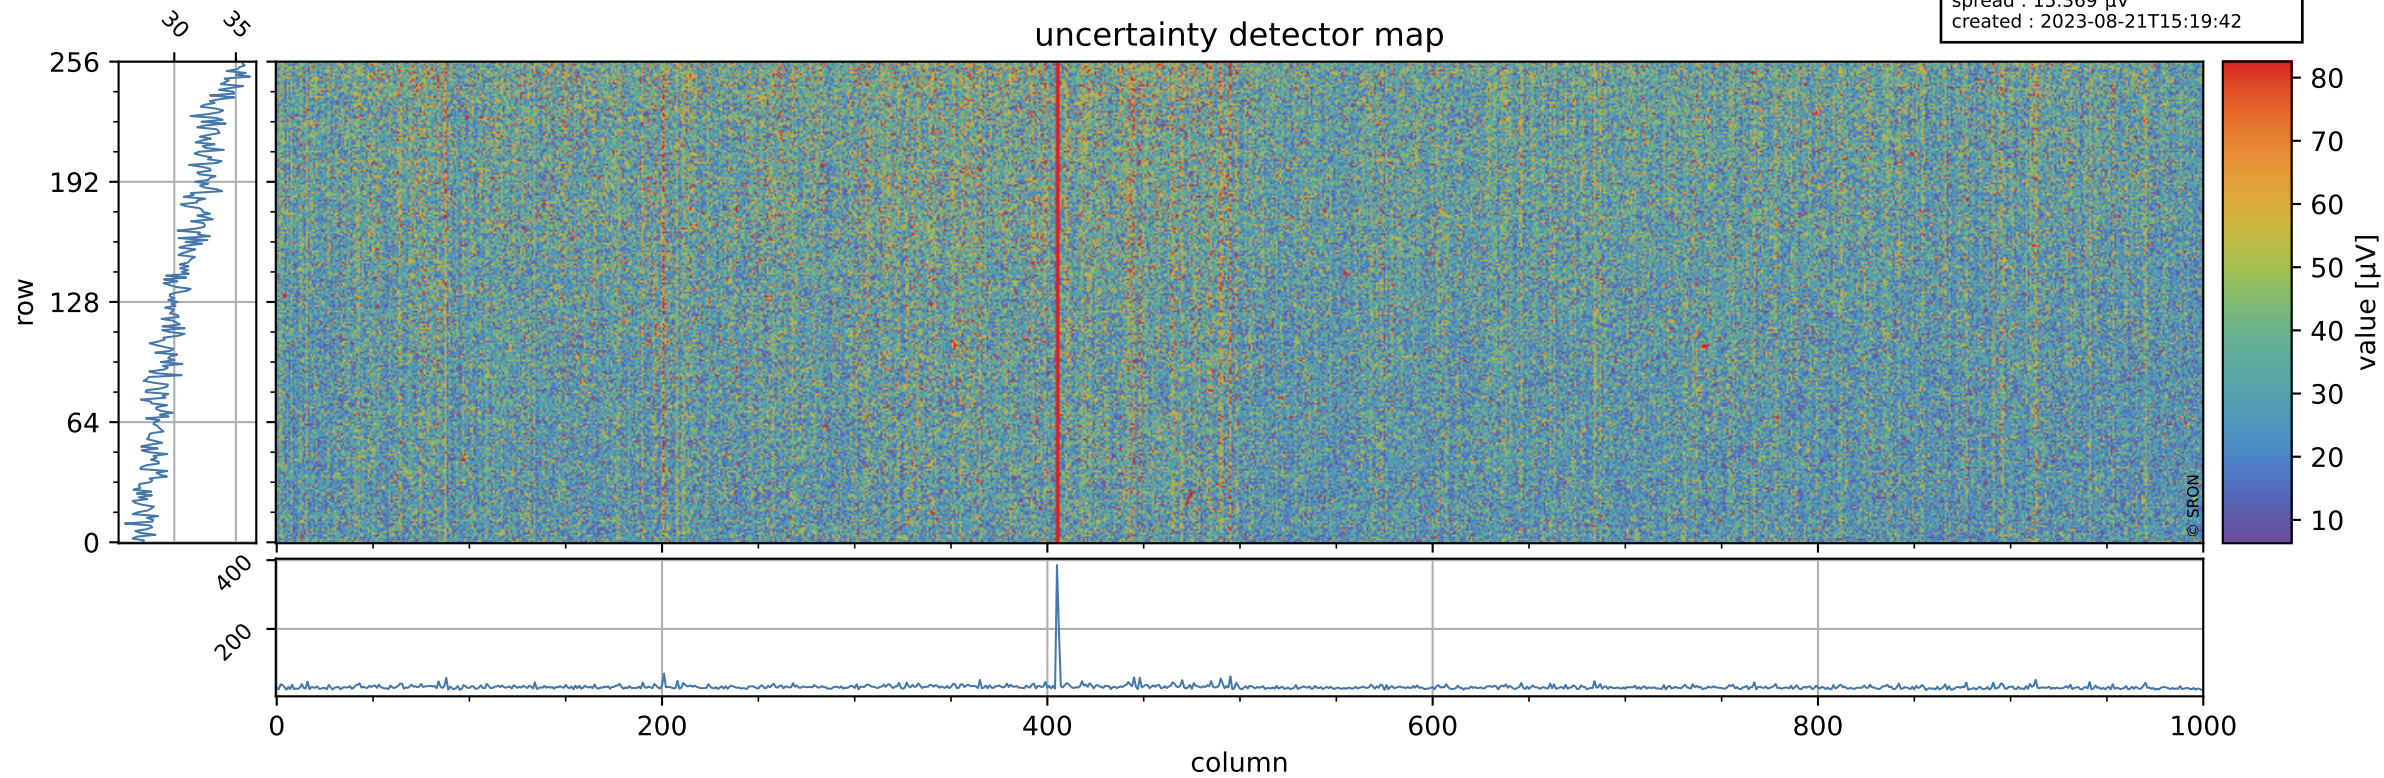

Tropomi SWIR offset (official)

orbits : 19 in [24637, 24682]
coverage : 2022-07-16 / 2022-07-19
median : 0.52596 V
spread : 0.035908 V
created : 2023-08-21T15:19:42

value detector map

Tropomi SWIR offset (official)

orbits : 19 in [24637, 24682]
coverage : 2022-07-16 / 2022-07-19
median : 30.827 μV
spread : 15.369 μV
created : 2023-08-21T15:19:42

Tropomi SWIR offset (official)

orbits : 19 in [24637, 24682]
coverage : 2022-07-16 / 2022-07-19
median : -0.057733 mV
spread : 0.41462 mV
created : 2023-08-21T15:19:43

value compared with SWIR offset CKD

Tropomi SWIR offset (official) ground-tracks of Sentinel-5P

orbits : 19 in [24637, 24682]
coverage : 2022-07-16 / 2022-07-19
created : 2023-08-21T15:19:43

Tropomi SWIR offset (official)

orbits : [2827, 24682]
coverage : 2018-04-30 / 2022-07-19
created : 2023-08-21T15:19:44

trend of detector median & temperatures