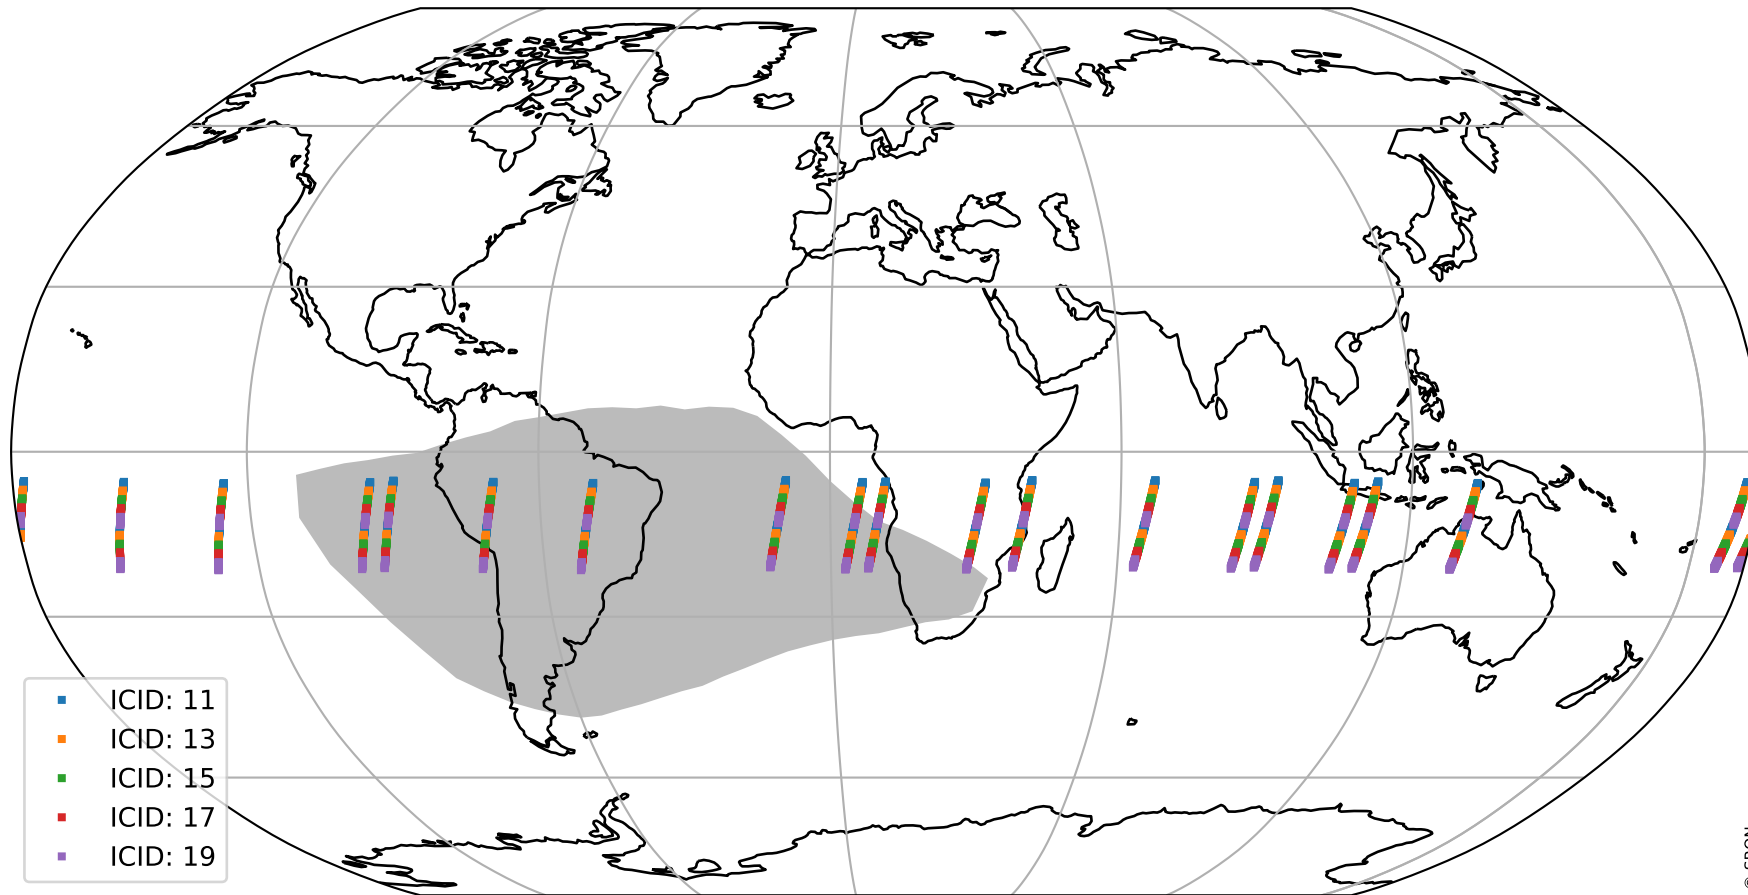

Tropomi SWIR offset (official)

orbits : 19 in [24637, 24682]
coverage : 2022-07-16 / 2022-07-19
median : 0.52596 V
spread : 0.035908 V
created : 2023-08-21T15:19:42

value detector map

Tropomi SWIR offset (official)

orbits : 19 in [24637, 24682]
coverage : 2022-07-16 / 2022-07-19
median : 30.827 μV
spread : 15.369 μV
created : 2023-08-21T15:19:42

Tropomi SWIR offset (official)

orbits : 19 in [24637, 24682]
coverage : 2022-07-16 / 2022-07-19
median : -0.057733 mV
spread : 0.41462 mV
created : 2023-08-21T15:19:43

value compared with SWIR offset CKD

Tropomi SWIR offset (official) ground-tracks of Sentinel-5P

orbits : 19 in [24637, 24682]
coverage : 2022-07-16 / 2022-07-19
created : 2023-08-21T15:19:43

Tropomi SWIR offset (official)

orbits : [2827, 24682]
coverage : 2018-04-30 / 2022-07-19
created : 2023-08-21T15:19:44

trend of detector median & temperatures