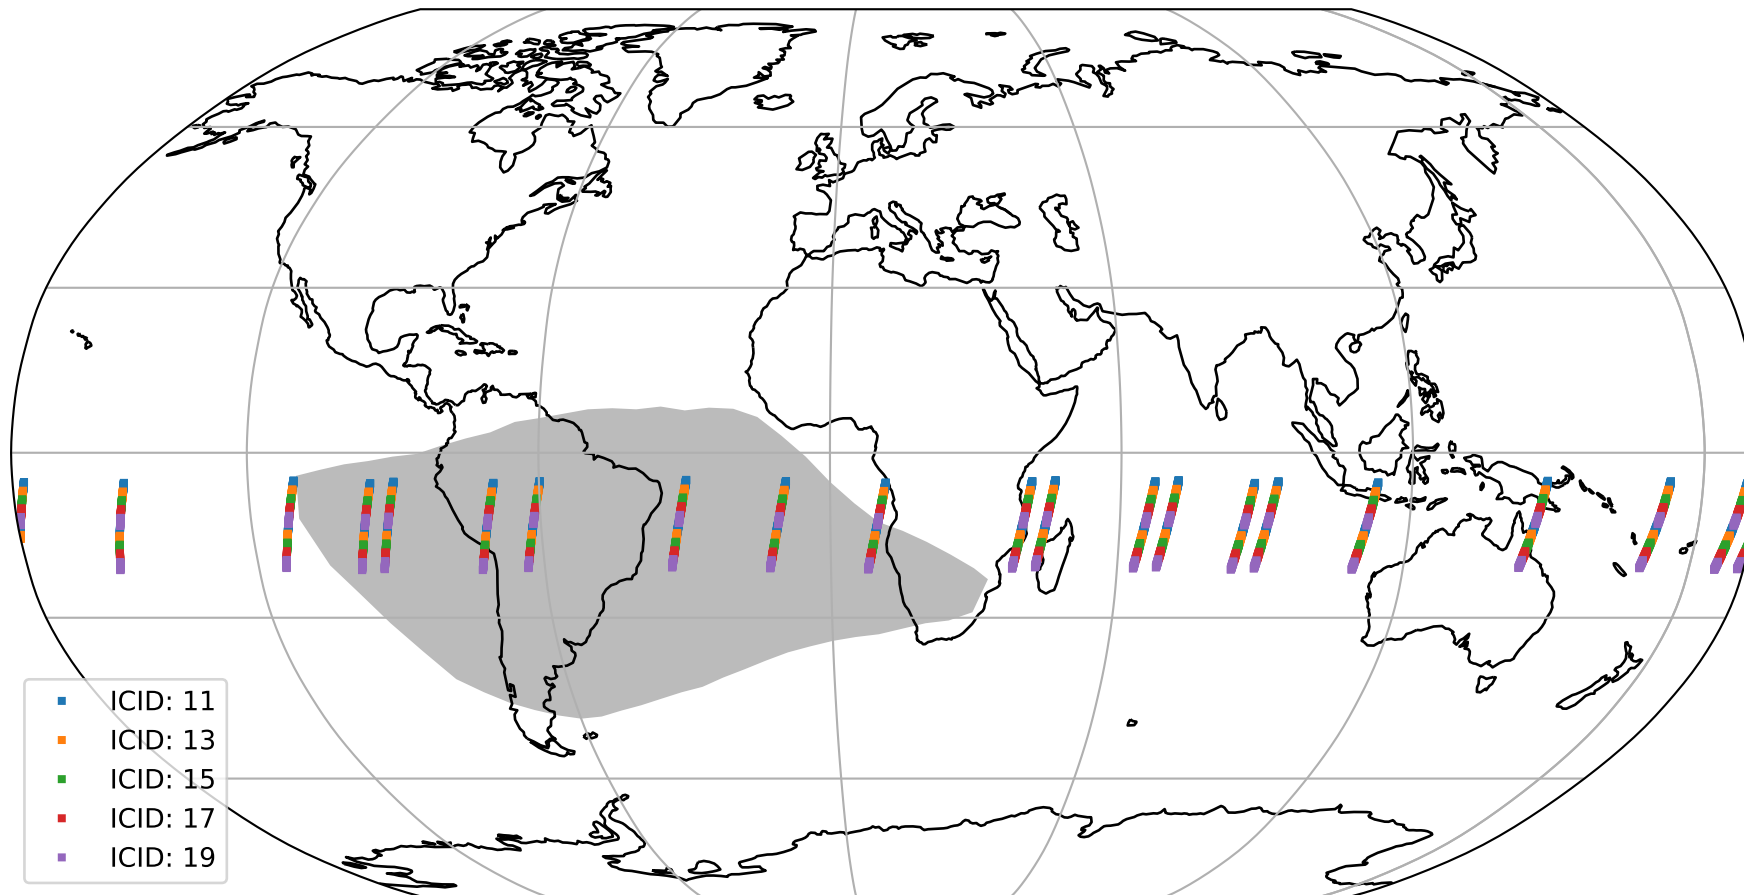

Tropomi SWIR offset (official)

orbits : 20 in [24652, 24697]
coverage : 2022-07-17 / 2022-07-20
median : 0.52596 V
spread : 0.035907 V
created : 2023-08-21T15:19:45

value detector map

Tropomi SWIR offset (official)

orbits : 20 in [24652, 24697]
coverage : 2022-07-17 / 2022-07-20
median : 30.501 μV
spread : 15.249 μV
created : 2023-08-21T15:19:45

Tropomi SWIR offset (official)

orbits : 20 in [24652, 24697]
coverage : 2022-07-17 / 2022-07-20
median : -0.053531 mV
spread : 0.41638 mV
created : 2023-08-21T15:19:46

value compared with SWIR offset CKD

Tropomi SWIR offset (official) ground-tracks of Sentinel-5P

orbits : 20 in [24652, 24697]
coverage : 2022-07-17 / 2022-07-20
created : 2023-08-21T15:19:46

Tropomi SWIR offset (official)

orbits : [2827, 24697]
coverage : 2018-04-30 / 2022-07-20
created : 2023-08-21T15:19:47

trend of detector median & temperatures