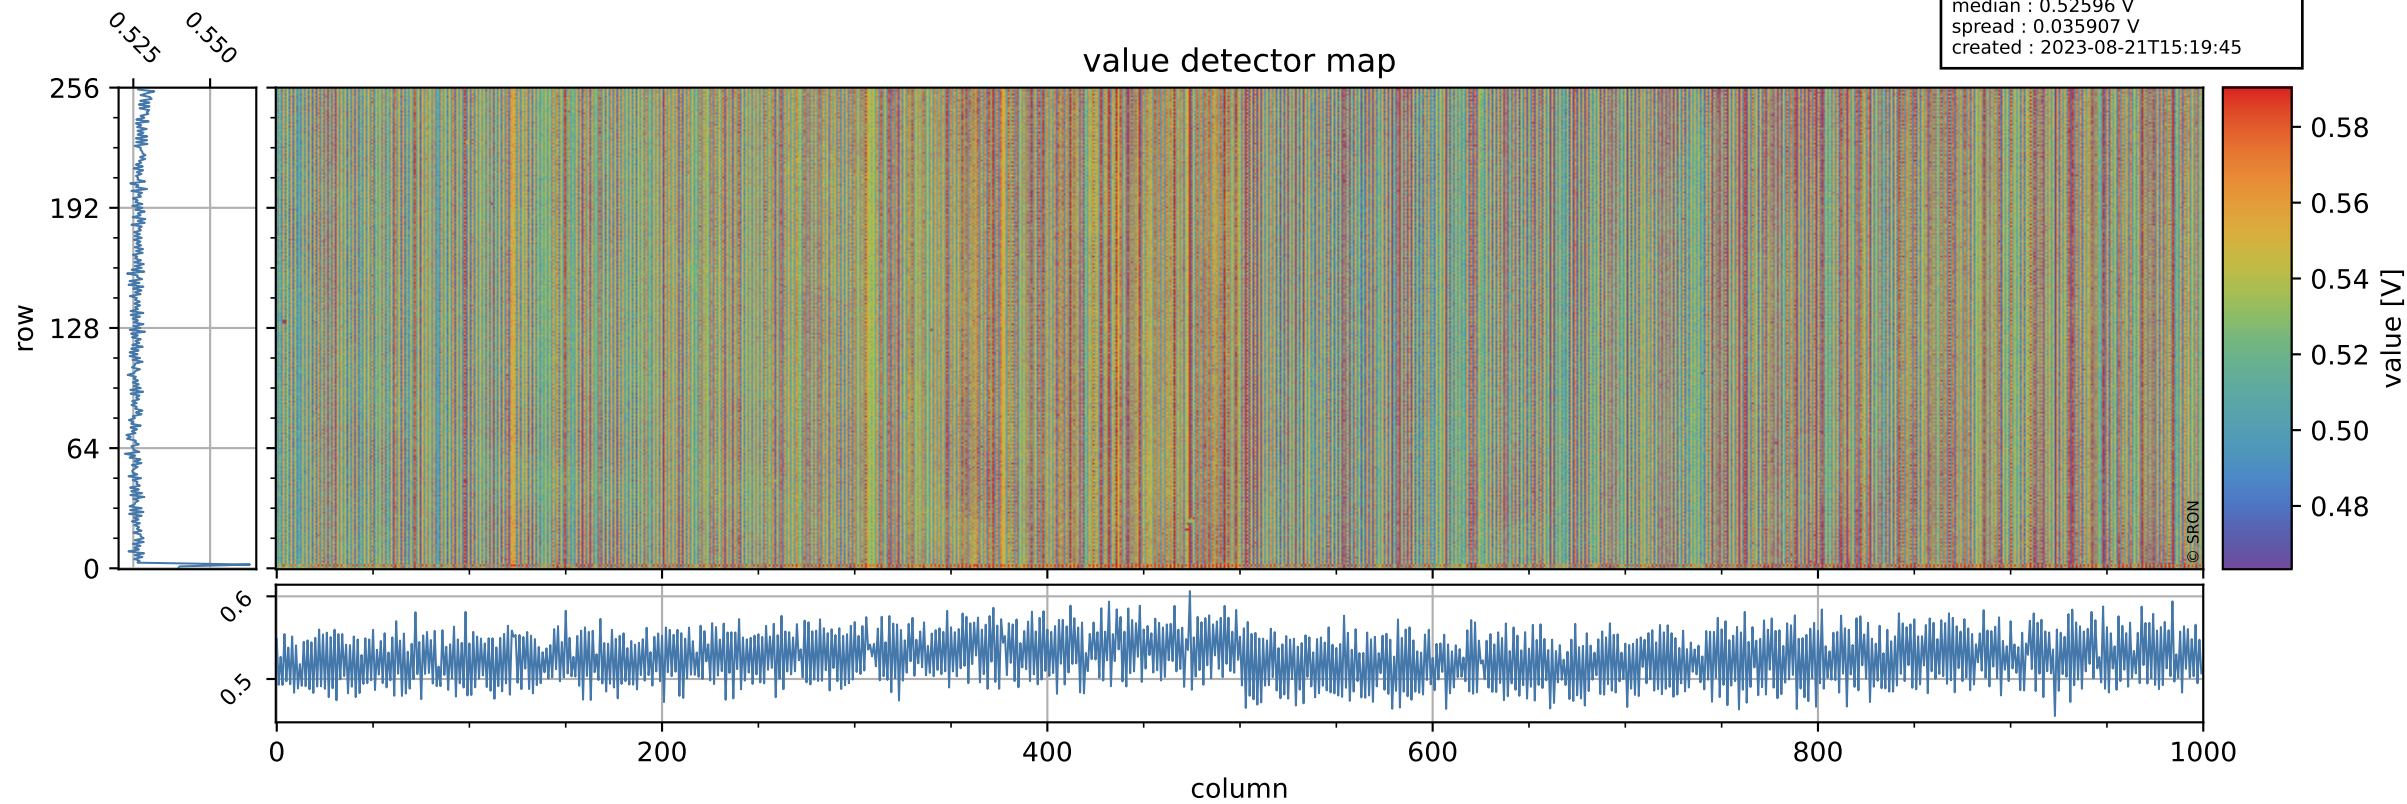

Tropomi SWIR offset (official)

orbits : 20 in [24652, 24697]
coverage : 2022-07-17 / 2022-07-20
median : 0.52596 V
spread : 0.035907 V
created : 2023-08-21T15:19:45

value detector map

Tropomi SWIR offset (official)

orbits : 20 in [24652, 24697]
coverage : 2022-07-17 / 2022-07-20
median : 30.501 μV
spread : 15.249 μV
created : 2023-08-21T15:19:45

Tropomi SWIR offset (official)

orbits : 20 in [24652, 24697]
coverage : 2022-07-17 / 2022-07-20
median : -0.053531 mV
spread : 0.41638 mV
created : 2023-08-21T15:19:46

value compared with SWIR offset CKD

Tropomi SWIR offset (official) ground-tracks of Sentinel-5P

orbits : 20 in [24652, 24697]
coverage : 2022-07-17 / 2022-07-20
created : 2023-08-21T15:19:46

Tropomi SWIR offset (official)

orbits : [2827, 24697]
coverage : 2018-04-30 / 2022-07-20
created : 2023-08-21T15:19:47

trend of detector median & temperatures