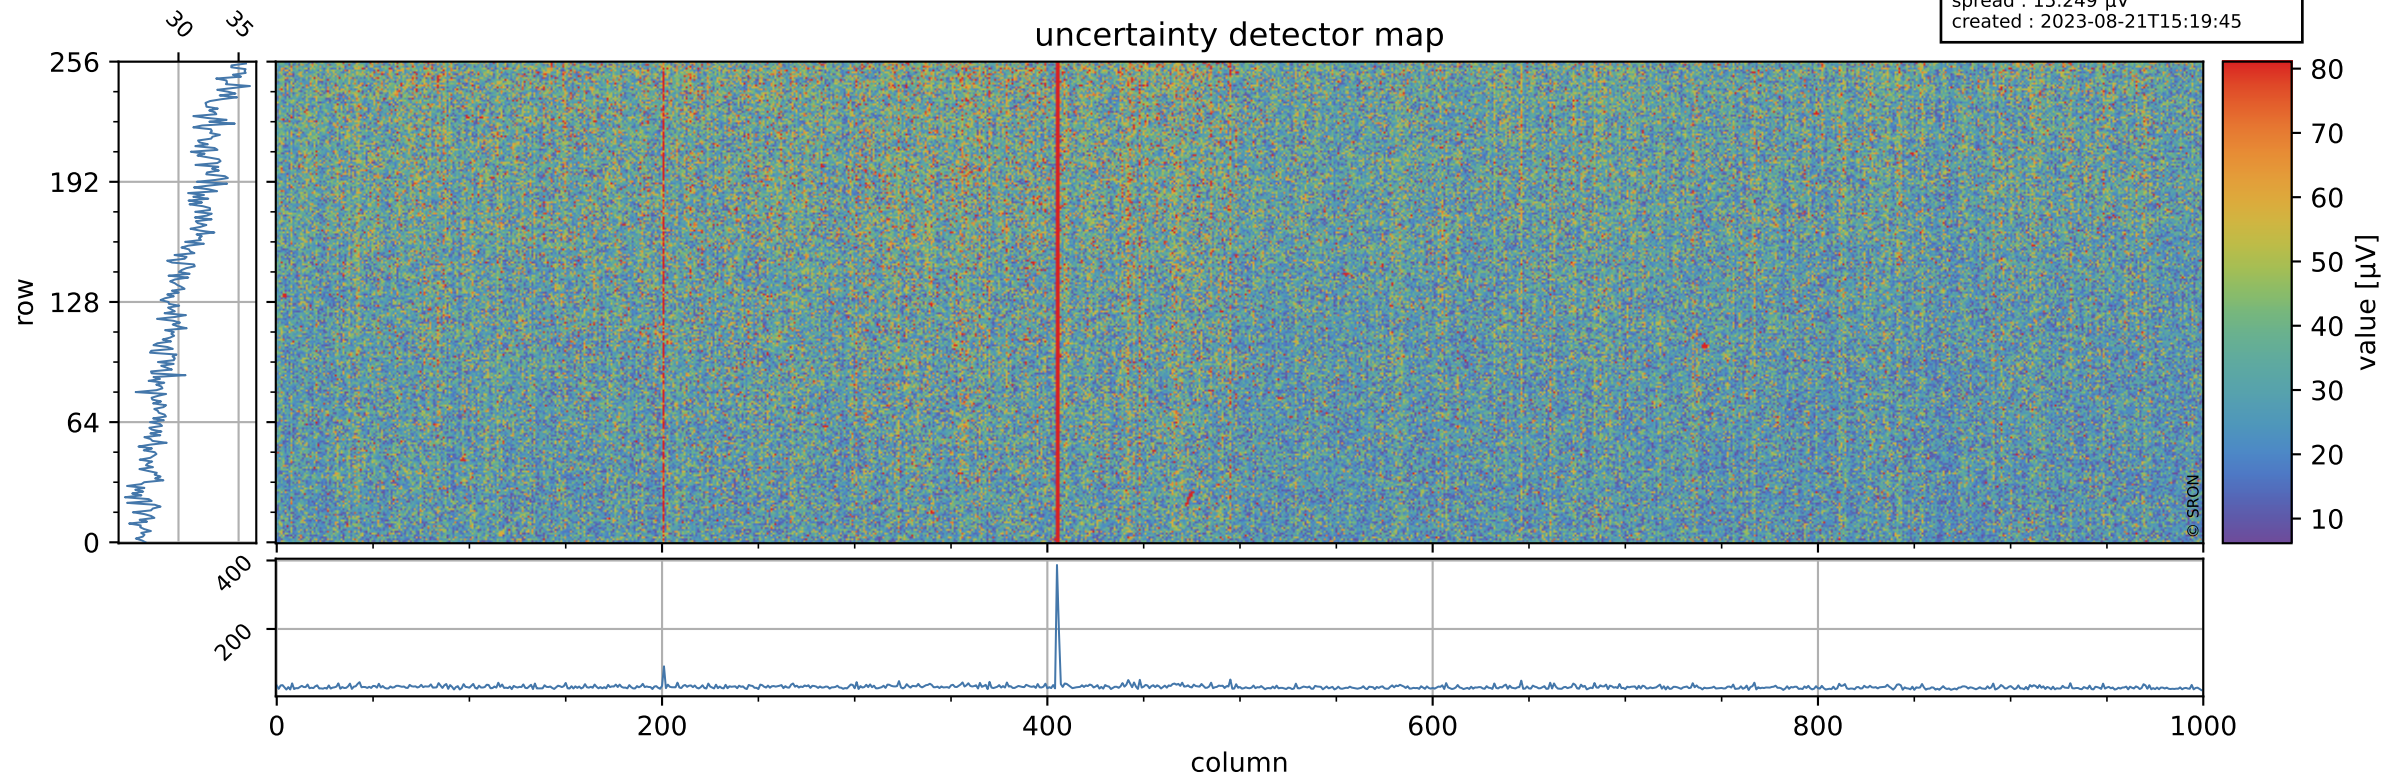

Tropomi SWIR offset (official)

orbits : 20 in [24652, 24697]
coverage : 2022-07-17 / 2022-07-20
median : 0.52596 V
spread : 0.035907 V
created : 2023-08-21T15:19:45

value detector map

Tropomi SWIR offset (official)

orbits : 20 in [24652, 24697]
coverage : 2022-07-17 / 2022-07-20
median : 30.501 μV
spread : 15.249 μV
created : 2023-08-21T15:19:45

Tropomi SWIR offset (official)

orbits : 20 in [24652, 24697]
coverage : 2022-07-17 / 2022-07-20
median : -0.053531 mV
spread : 0.41638 mV
created : 2023-08-21T15:19:46

value compared with SWIR offset CKD

Tropomi SWIR offset (official) ground-tracks of Sentinel-5P

orbits : 20 in [24652, 24697]
coverage : 2022-07-17 / 2022-07-20
created : 2023-08-21T15:19:46

Tropomi SWIR offset (official)

orbits : [2827, 24697]
coverage : 2018-04-30 / 2022-07-20
created : 2023-08-21T15:19:47

trend of detector median & temperatures