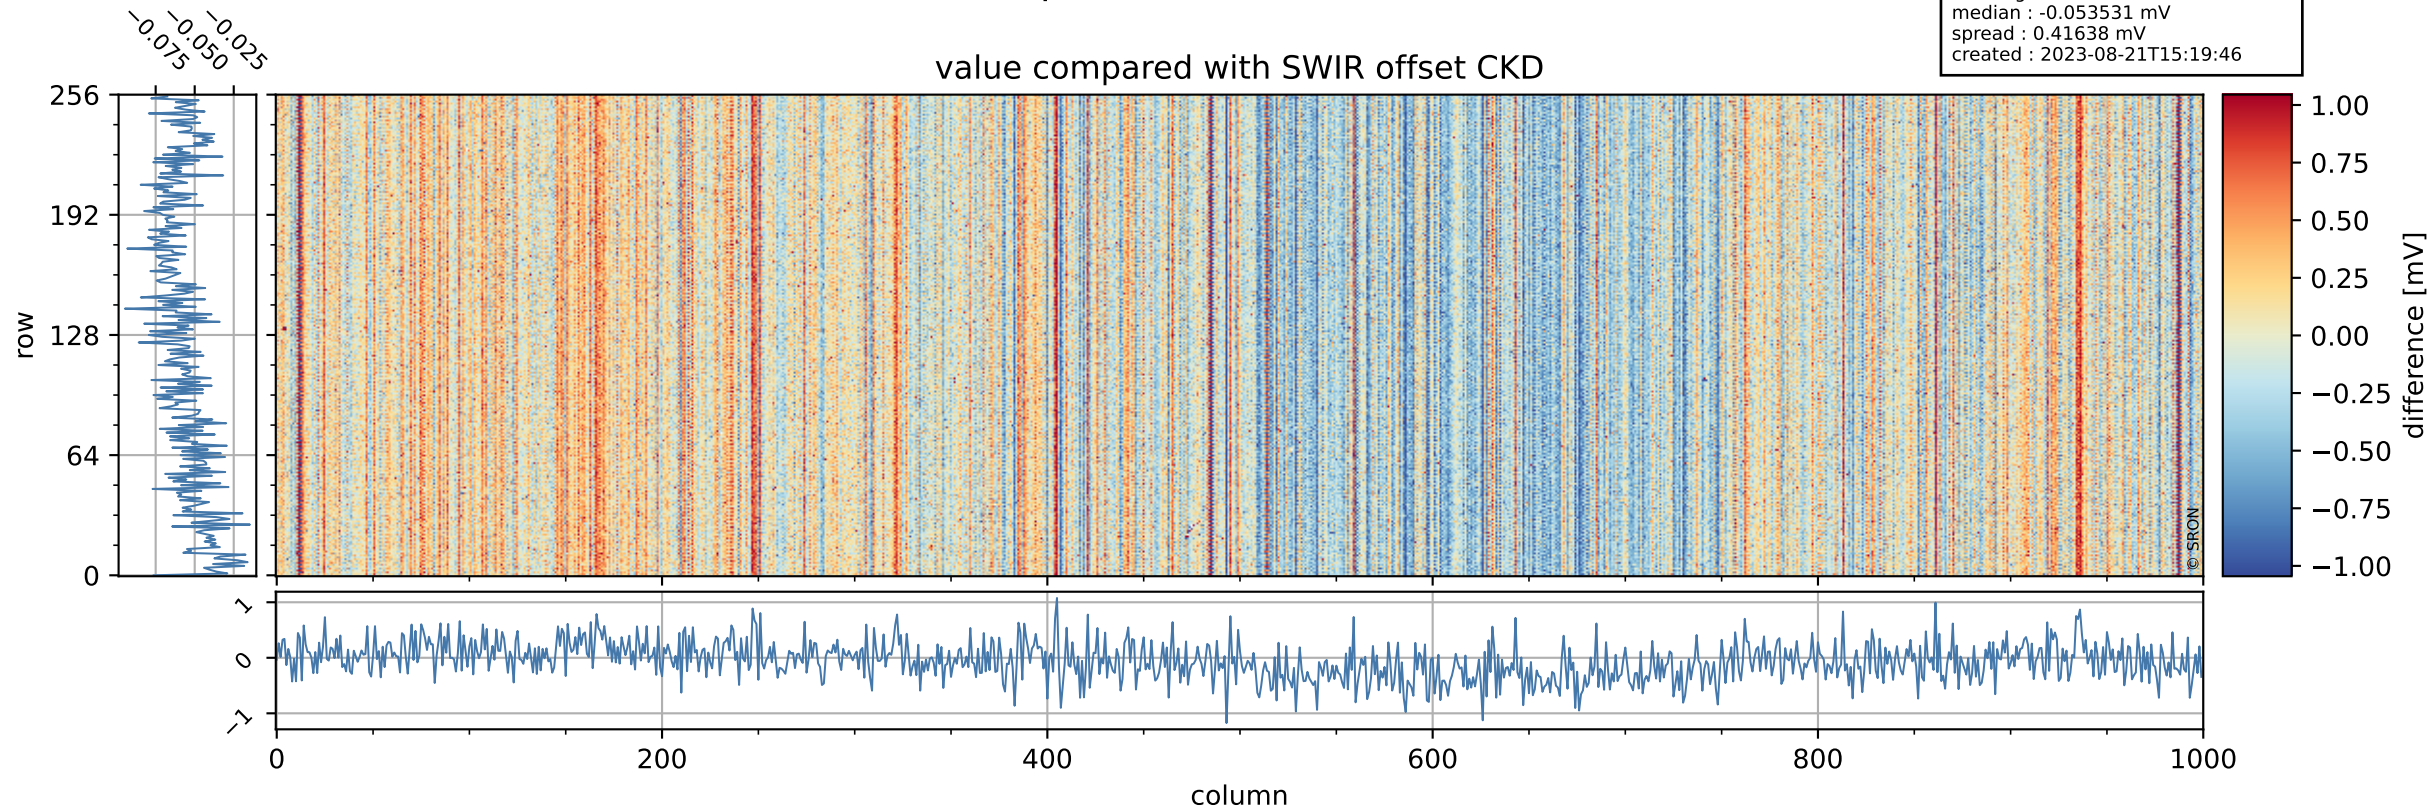

Tropomi SWIR offset (official)

orbits : 20 in [24652, 24697]
coverage : 2022-07-17 / 2022-07-20
median : 0.52596 V
spread : 0.035907 V
created : 2023-08-21T15:19:45

value detector map

Tropomi SWIR offset (official)

orbits : 20 in [24652, 24697]
coverage : 2022-07-17 / 2022-07-20
median : 30.501 μV
spread : 15.249 μV
created : 2023-08-21T15:19:45

Tropomi SWIR offset (official)

orbits : 20 in [24652, 24697]
coverage : 2022-07-17 / 2022-07-20
median : -0.053531 mV
spread : 0.41638 mV
created : 2023-08-21T15:19:46

value compared with SWIR offset CKD

Tropomi SWIR offset (official) ground-tracks of Sentinel-5P

orbits : 20 in [24652, 24697]
coverage : 2022-07-17 / 2022-07-20
created : 2023-08-21T15:19:46

Tropomi SWIR offset (official)

orbits : [2827, 24697]
coverage : 2018-04-30 / 2022-07-20
created : 2023-08-21T15:19:47

trend of detector median & temperatures