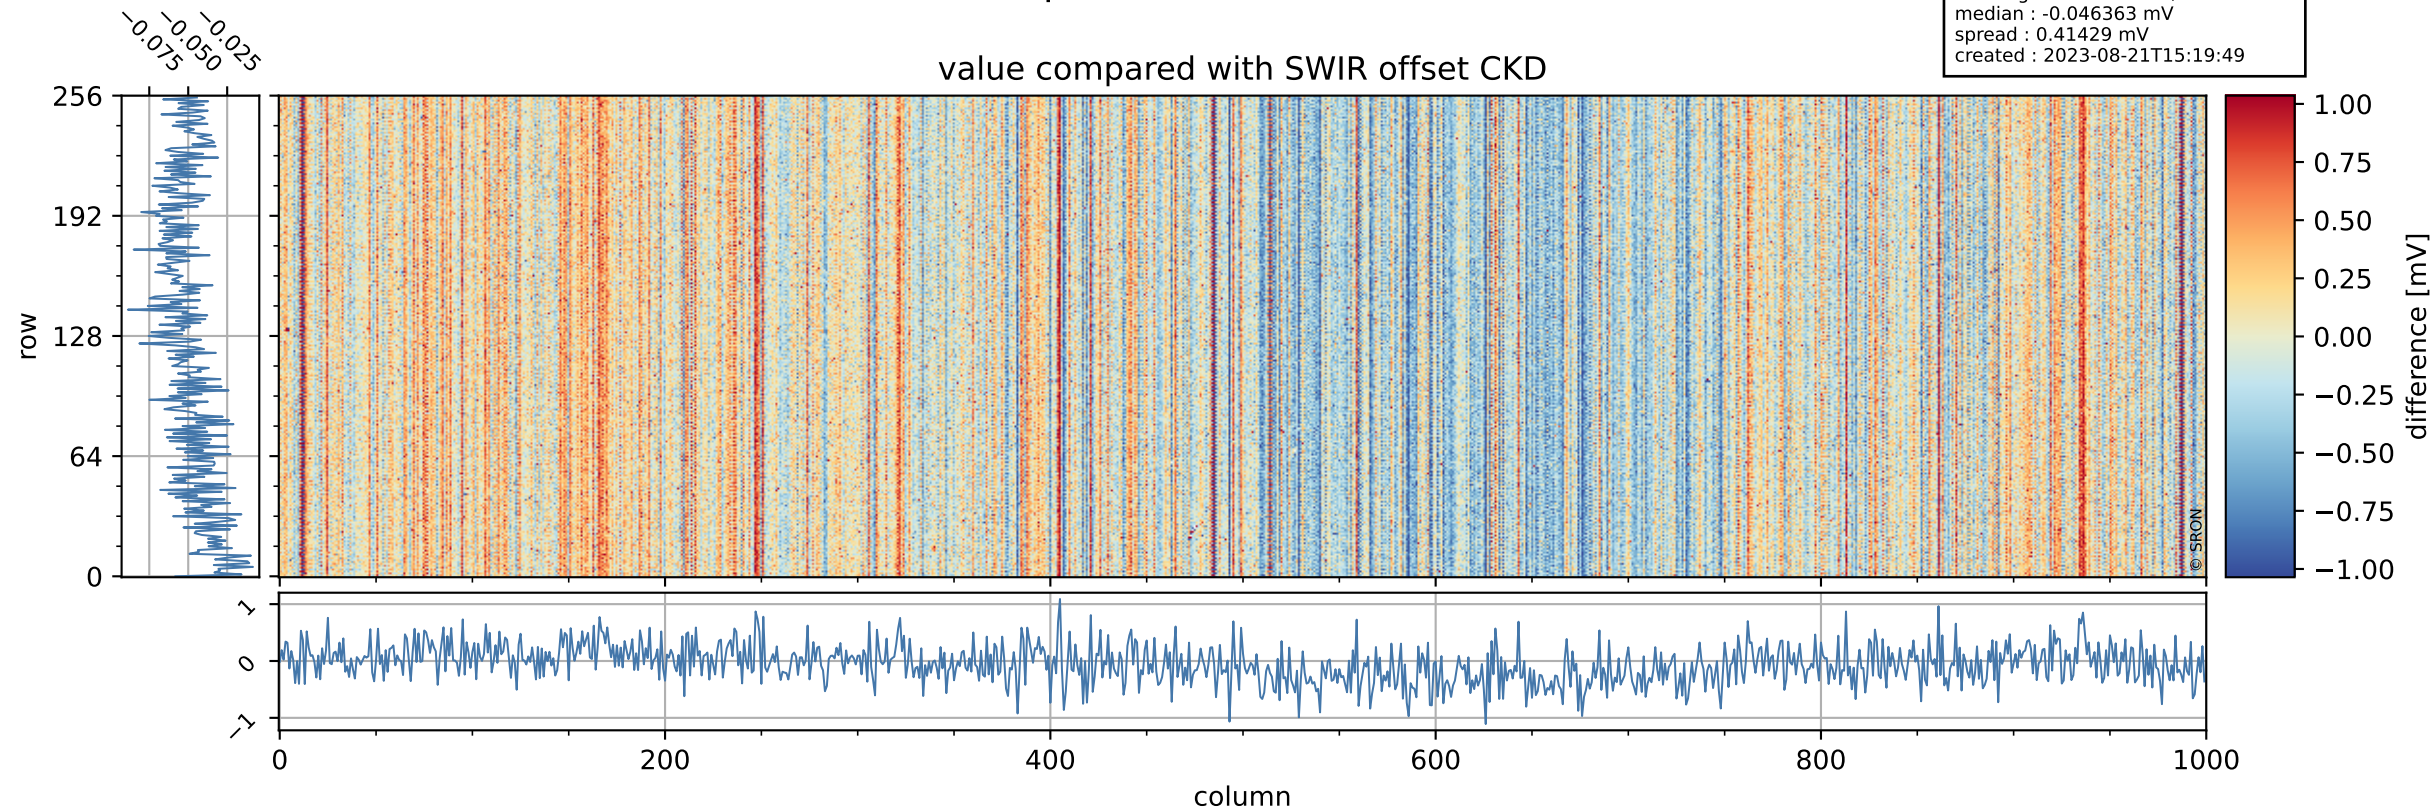

## value detector map

# Tropomi SWIR offset (official)

orbits : 19 in [24667, 24712]  
coverage : 2022-07-18 / 2022-07-21  
median : -0.046363 mV  
spread : 0.41429 mV  
created : 2023-08-21T15:19:49

value compared with SWIR offset CKD

# Tropomi SWIR offset (official) ground-tracks of Sentinel-5P

orbits : 19 in [24667, 24712]  
coverage : 2022-07-18 / 2022-07-21  
created : 2023-08-21T15:19:49

# Tropomi SWIR offset (official)

orbits : [2827, 24712]  
coverage : 2018-04-30 / 2022-07-21  
created : 2023-08-21T15:19:49