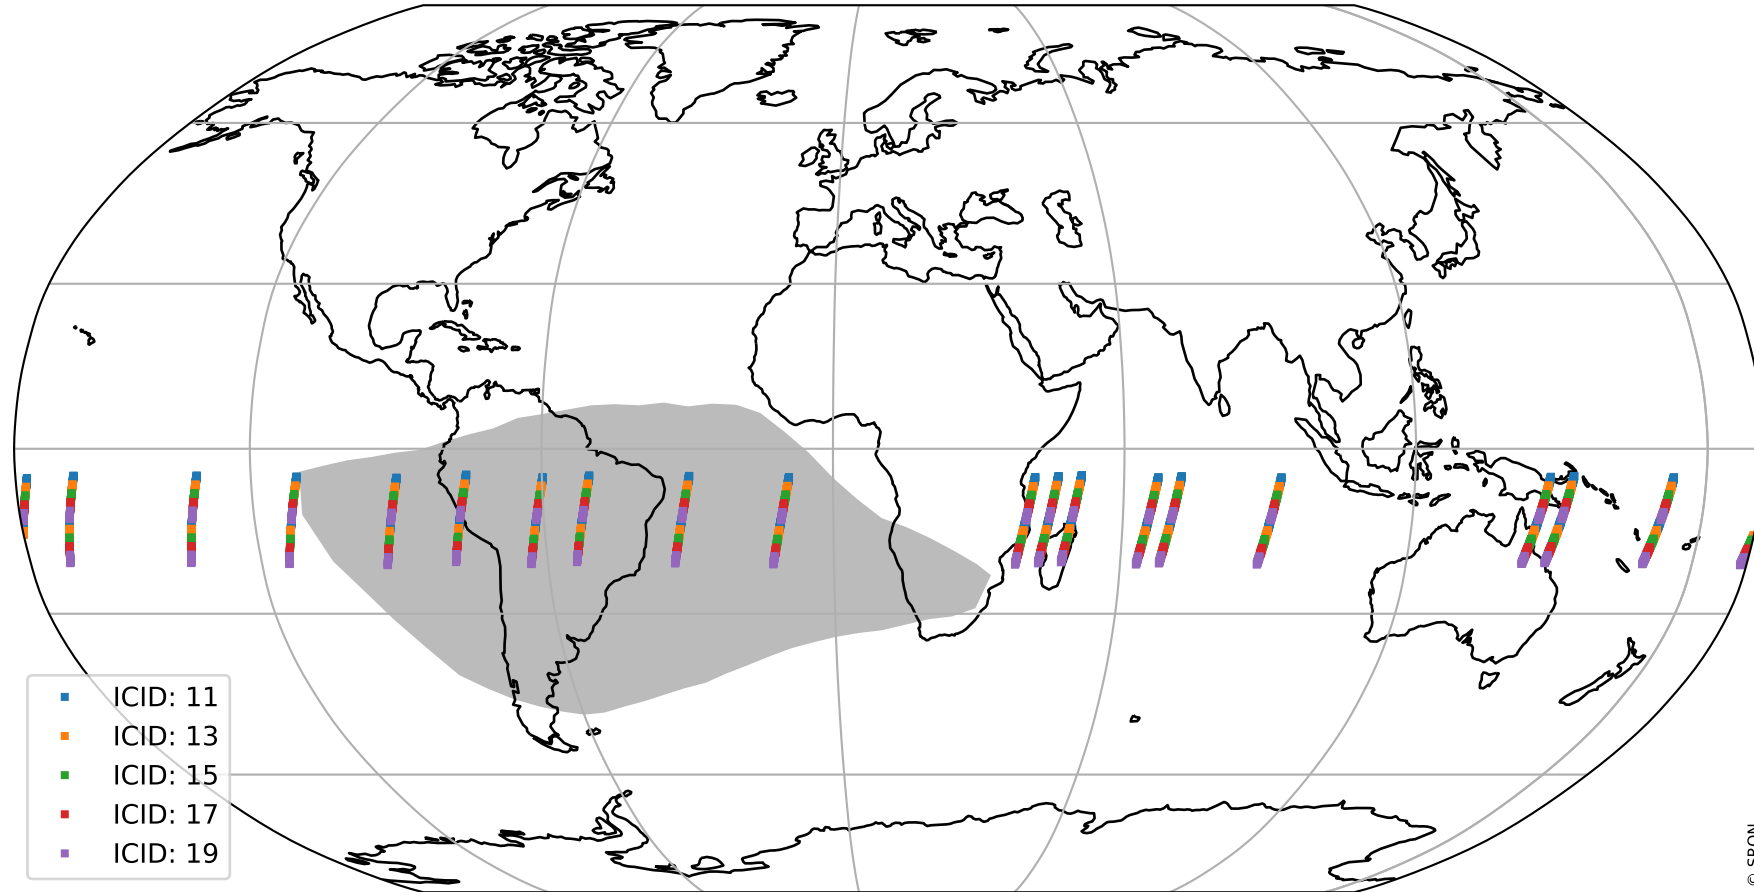

## value detector map

# Tropomi SWIR offset (official)

orbits : 19 in [24667, 24712]  
coverage : 2022-07-18 / 2022-07-21  
median : -0.046363 mV  
spread : 0.41429 mV  
created : 2023-08-21T15:19:49

value compared with SWIR offset CKD

# Tropomi SWIR offset (official) ground-tracks of Sentinel-5P

orbits : 19 in [24667, 24712]  
coverage : 2022-07-18 / 2022-07-21  
created : 2023-08-21T15:19:49

# Tropomi SWIR offset (official)

orbits : [2827, 24712]  
coverage : 2018-04-30 / 2022-07-21  
created : 2023-08-21T15:19:49