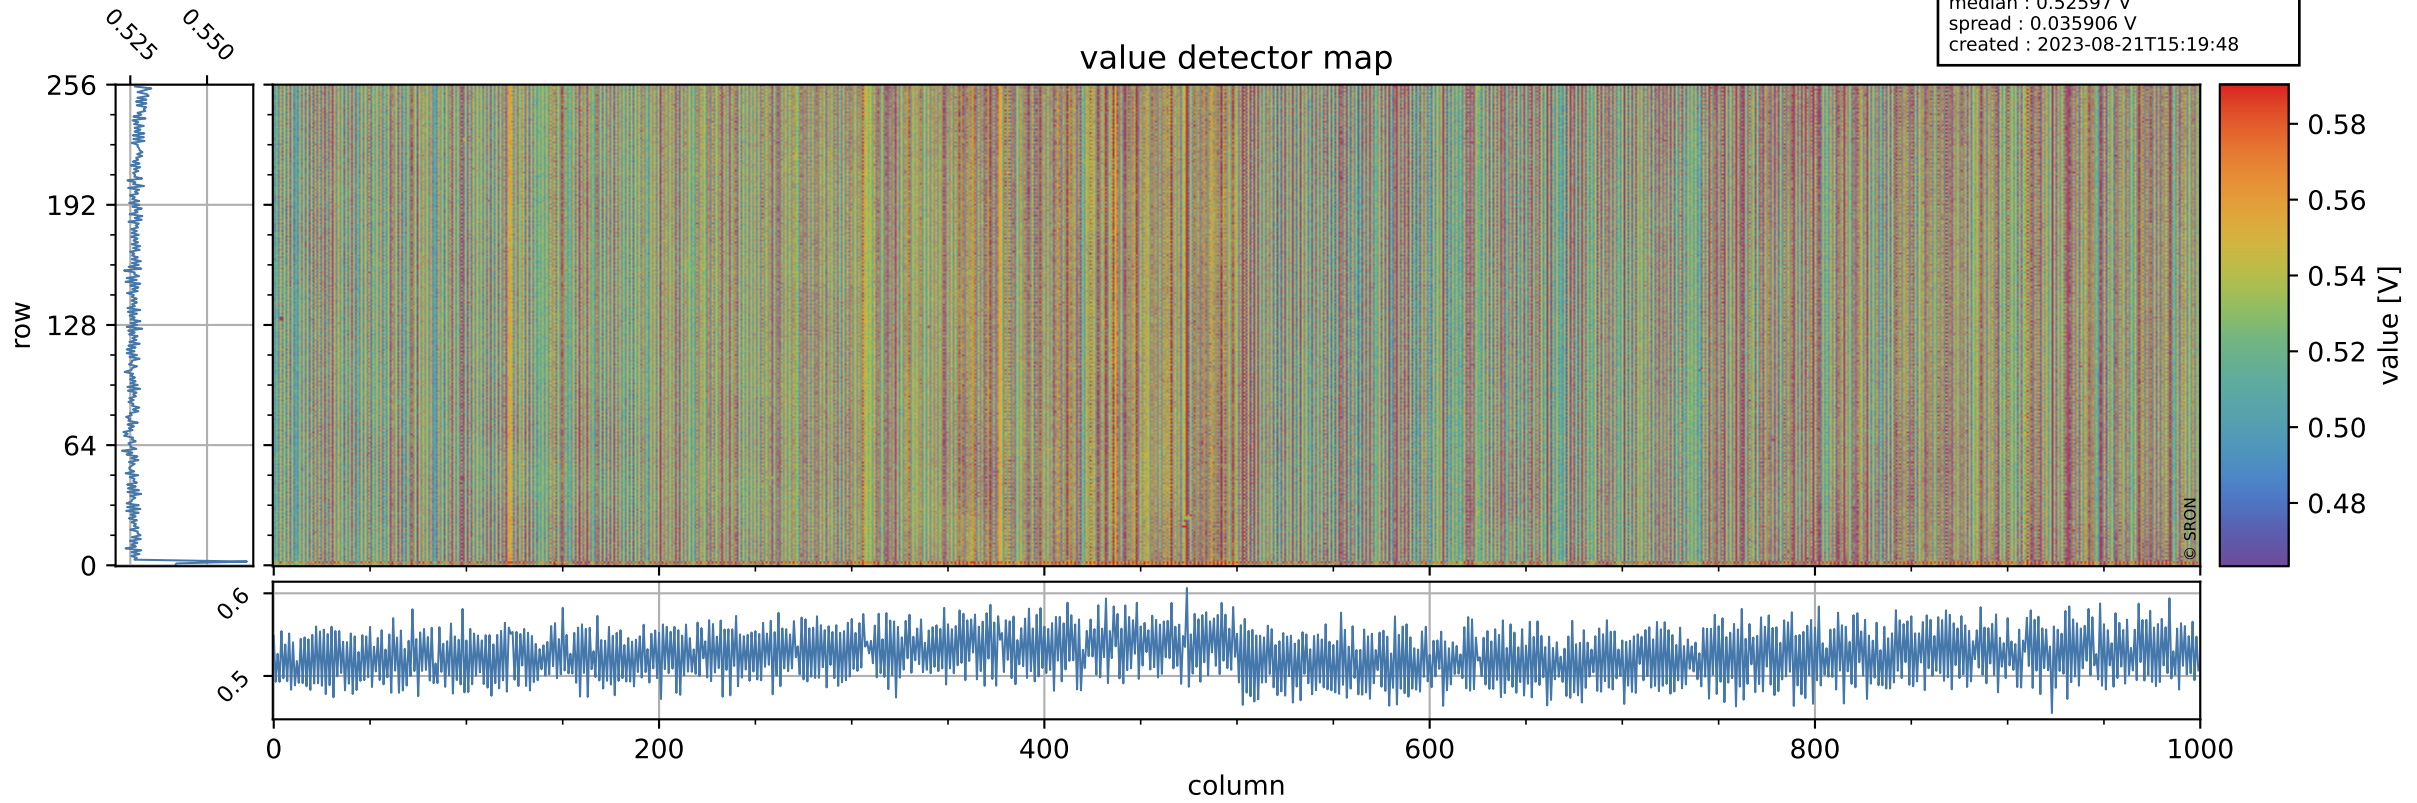

# Tropomi SWIR offset (official)

orbits : 19 in [24667, 24712]  
coverage : 2022-07-18 / 2022-07-21  
median : 0.52597 V  
spread : 0.035906 V  
created : 2023-08-21T15:19:48

## value detector map

# Tropomi SWIR offset (official)

orbits : 19 in [24667, 24712]  
coverage : 2022-07-18 / 2022-07-21  
median : -0.046363 mV  
spread : 0.41429 mV  
created : 2023-08-21T15:19:49

value compared with SWIR offset CKD

# Tropomi SWIR offset (official) ground-tracks of Sentinel-5P

orbits : 19 in [24667, 24712]  
coverage : 2022-07-18 / 2022-07-21  
created : 2023-08-21T15:19:49