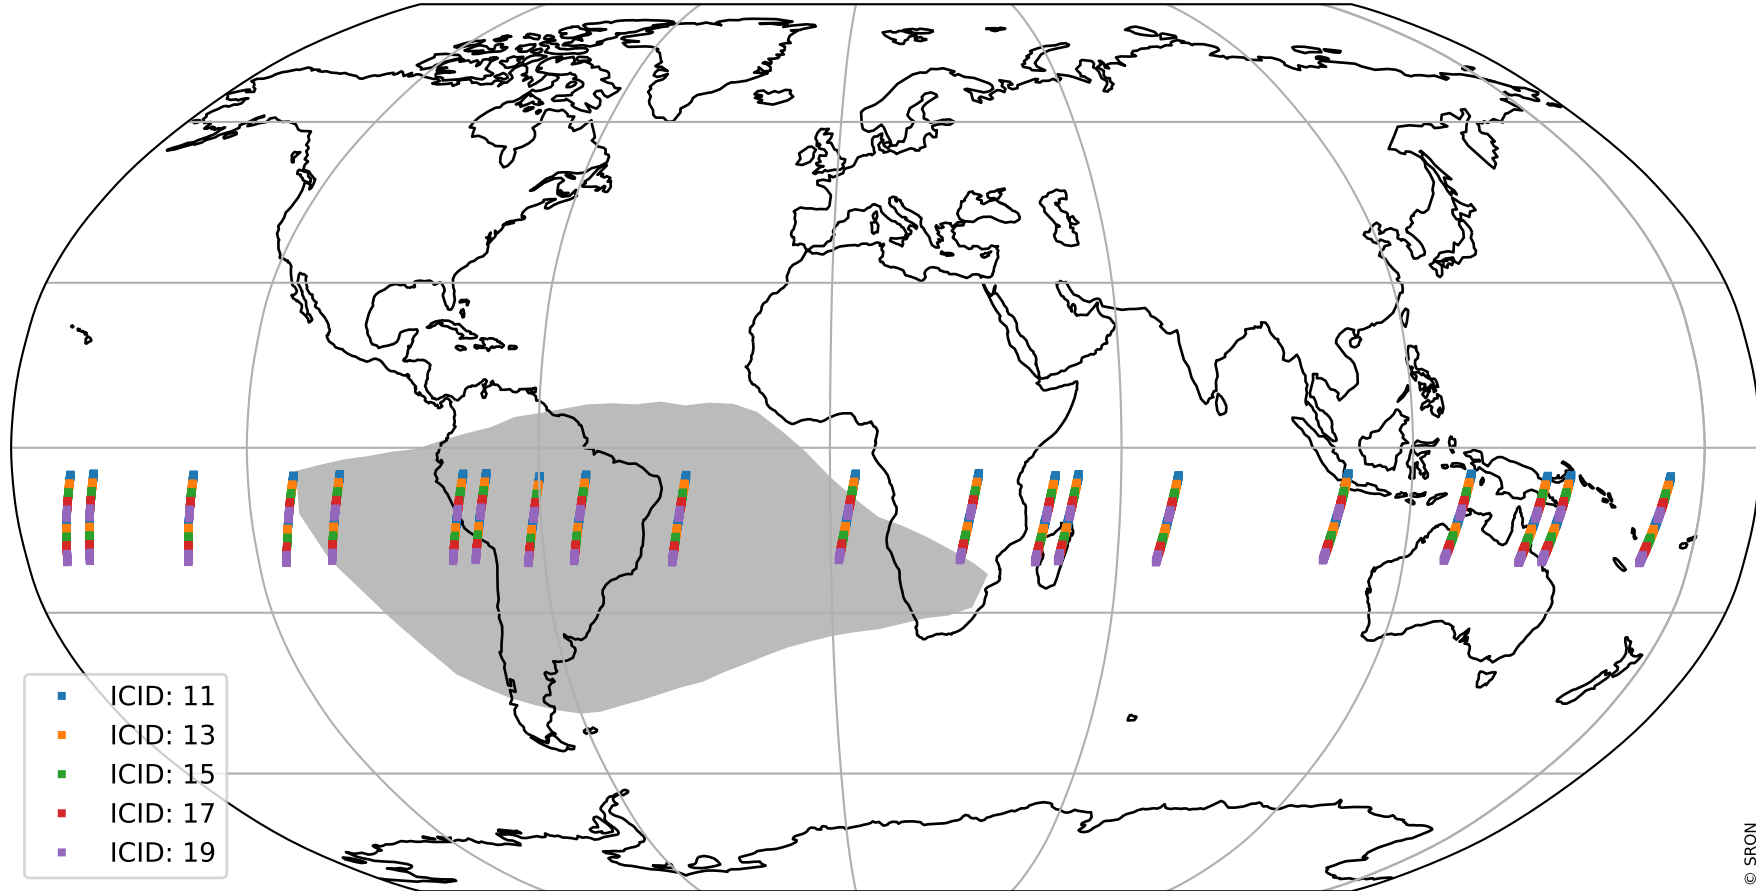

# Tropomi SWIR offset (official)

orbits : 20 in [24682, 24727]  
coverage : 2022-07-19 / 2022-07-22  
median : 30.517  $\mu\text{V}$   
spread : 15.084  $\mu\text{V}$   
created : 2023-08-21T15:19:51

# Tropomi SWIR offset (official)

orbits : 20 in [24682, 24727]  
coverage : 2022-07-19 / 2022-07-22  
median : -0.043842 mV  
spread : 0.41267 mV  
created : 2023-08-21T15:19:51

value compared with SWIR offset CKD

# Tropomi SWIR offset (official) ground-tracks of Sentinel-5P

orbits : 20 in [24682, 24727]  
coverage : 2022-07-19 / 2022-07-22  
created : 2023-08-21T15:19:52

# Tropomi SWIR offset (official)

orbits : [2827, 24727]  
coverage : 2018-04-30 / 2022-07-22  
created : 2023-08-21T15:19:52