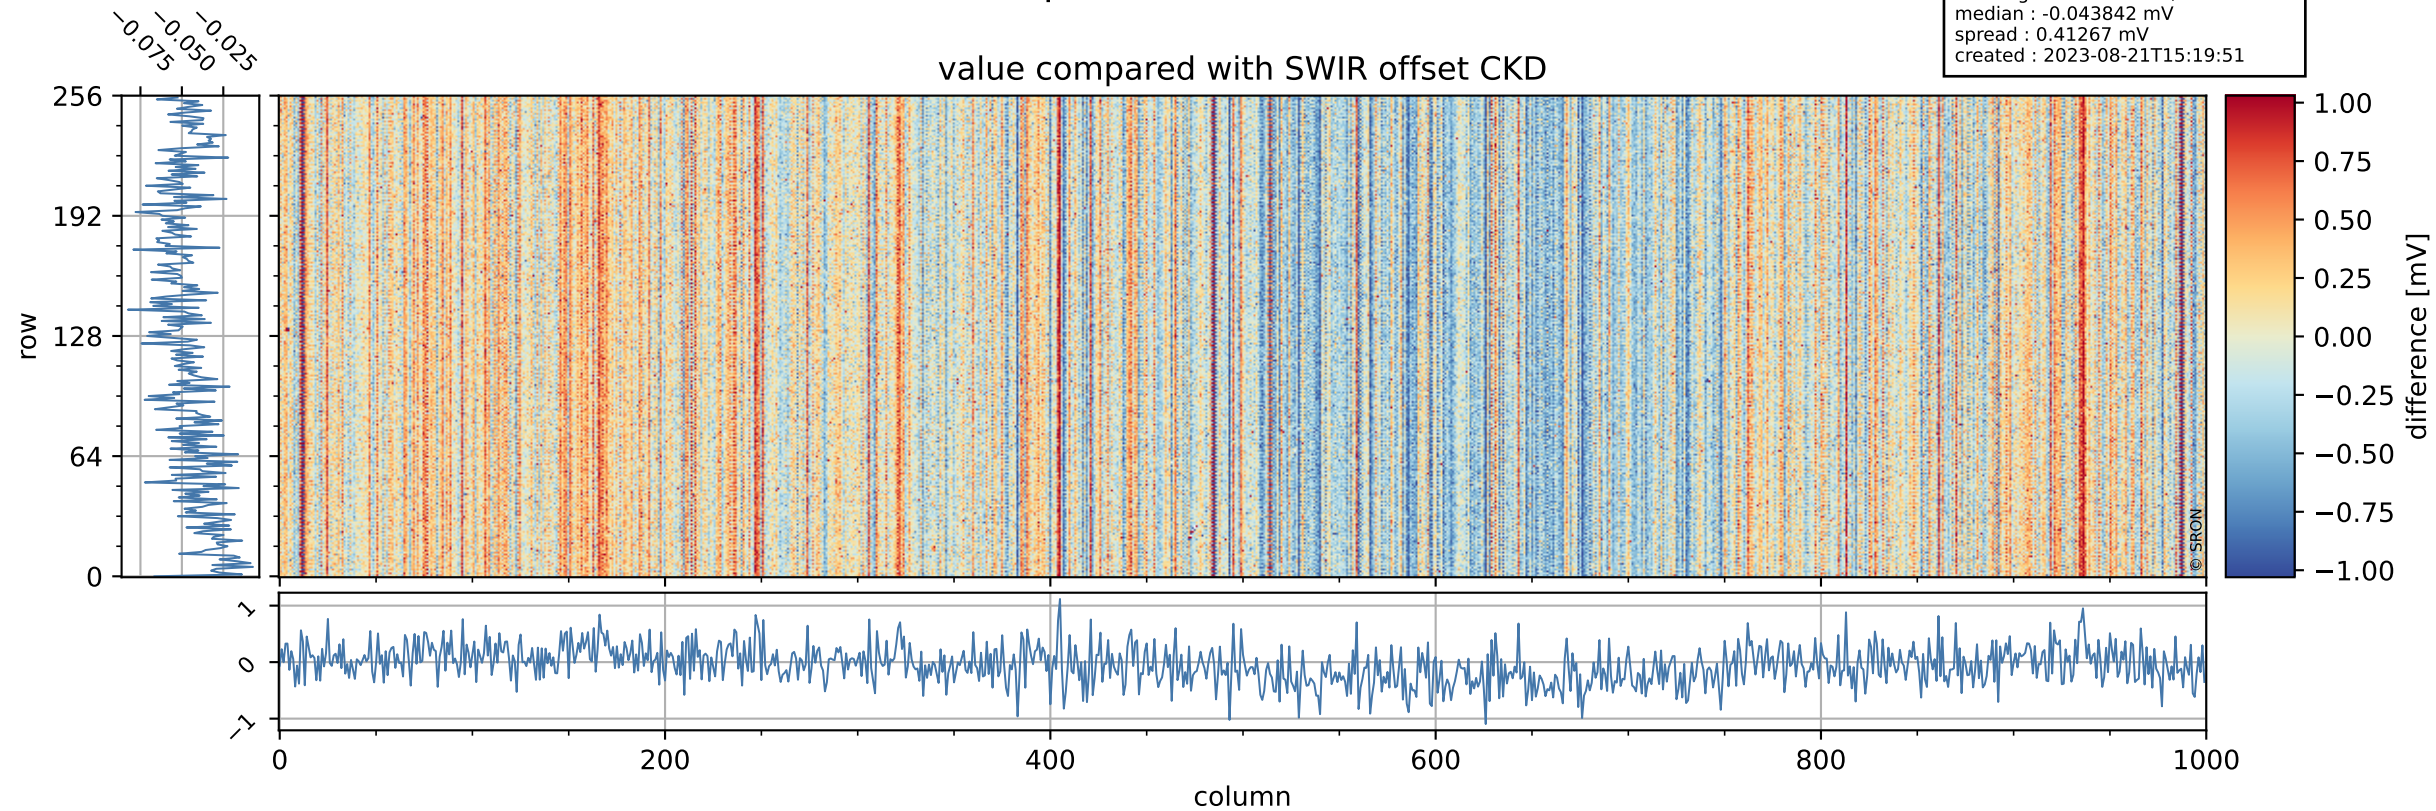

## value detector map

# Tropomi SWIR offset (official)

orbits : 20 in [24682, 24727]  
coverage : 2022-07-19 / 2022-07-22  
median : 30.517  $\mu\text{V}$   
spread : 15.084  $\mu\text{V}$   
created : 2023-08-21T15:19:51

# Tropomi SWIR offset (official)

orbits : 20 in [24682, 24727]  
coverage : 2022-07-19 / 2022-07-22  
median : -0.043842 mV  
spread : 0.41267 mV  
created : 2023-08-21T15:19:51

value compared with SWIR offset CKD

# Tropomi SWIR offset (official) ground-tracks of Sentinel-5P

orbits : 20 in [24682, 24727]  
coverage : 2022-07-19 / 2022-07-22  
created : 2023-08-21T15:19:52