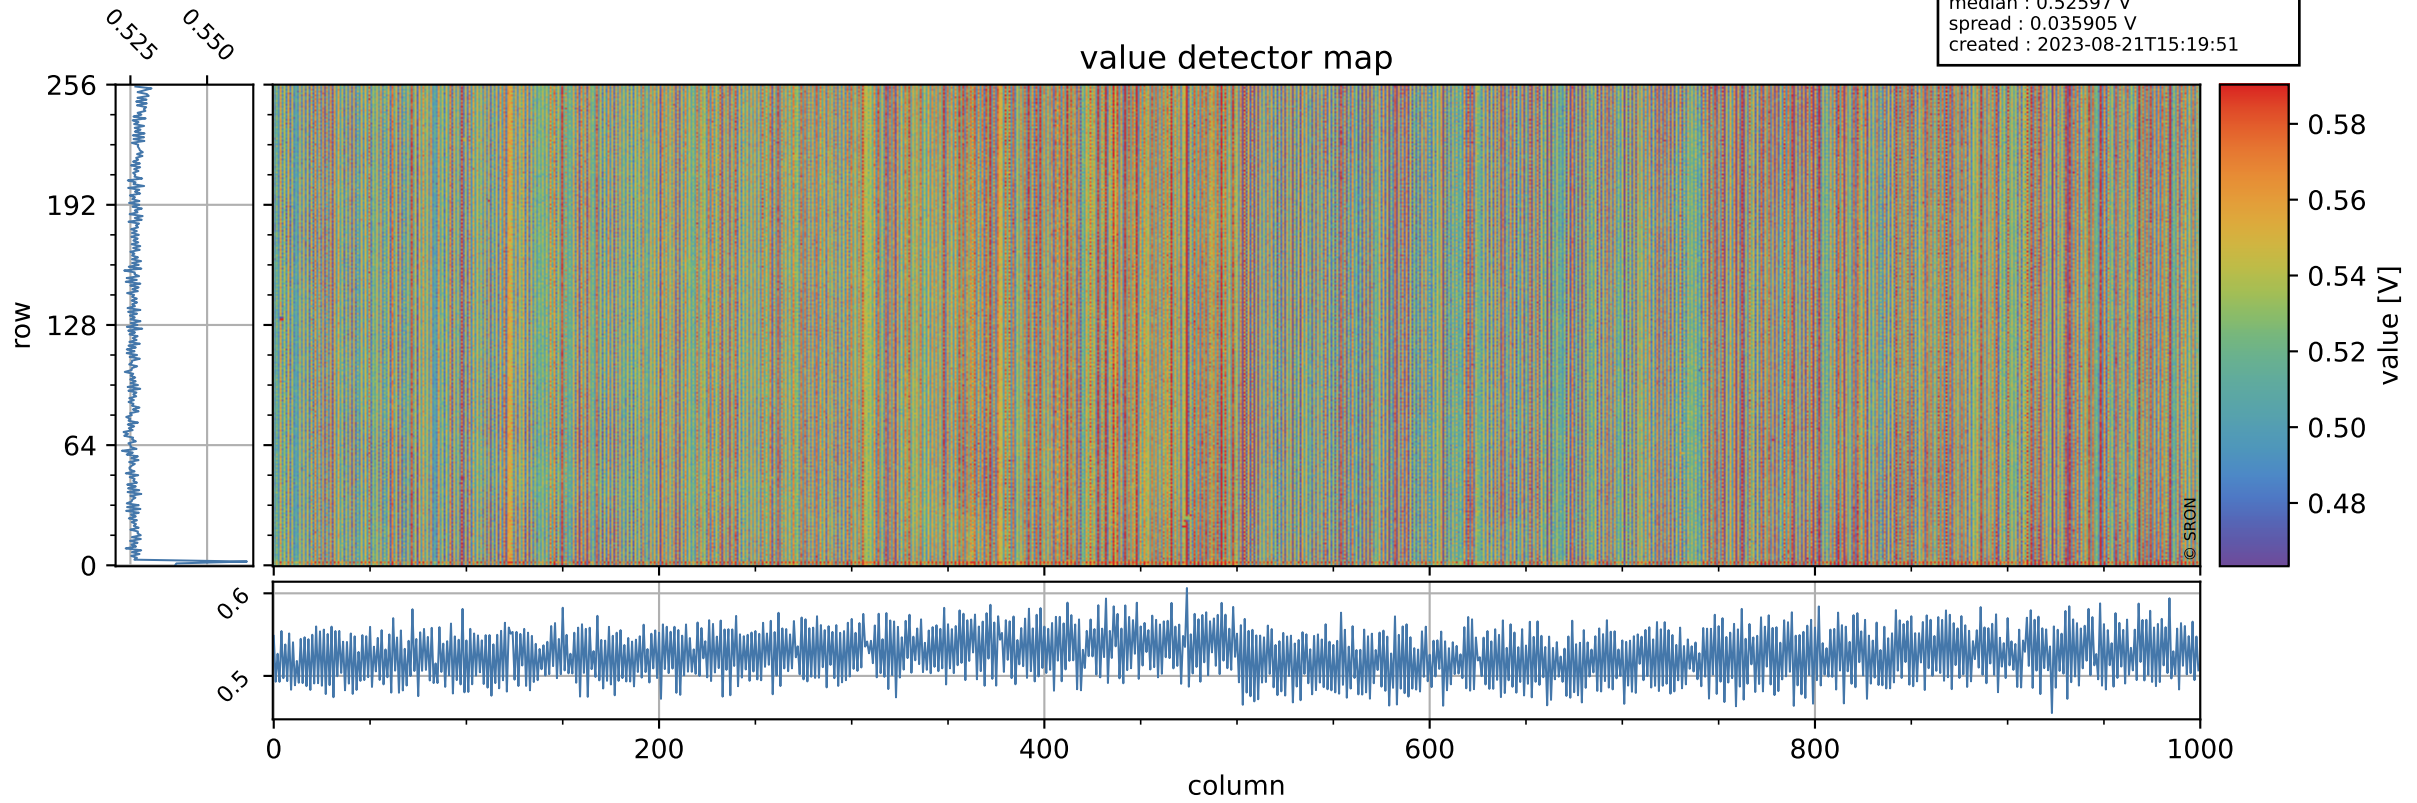

# Tropomi SWIR offset (official)

orbits : 20 in [24682, 24727]  
coverage : 2022-07-19 / 2022-07-22  
median : 0.52597 V  
spread : 0.035905 V  
created : 2023-08-21T15:19:51

## value detector map

# Tropomi SWIR offset (official)

orbits : 20 in [24682, 24727]  
coverage : 2022-07-19 / 2022-07-22  
median : 30.517  $\mu\text{V}$   
spread : 15.084  $\mu\text{V}$   
created : 2023-08-21T15:19:51

# Tropomi SWIR offset (official) ground-tracks of Sentinel-5P

orbits : 20 in [24682, 24727]  
coverage : 2022-07-19 / 2022-07-22  
created : 2023-08-21T15:19:52