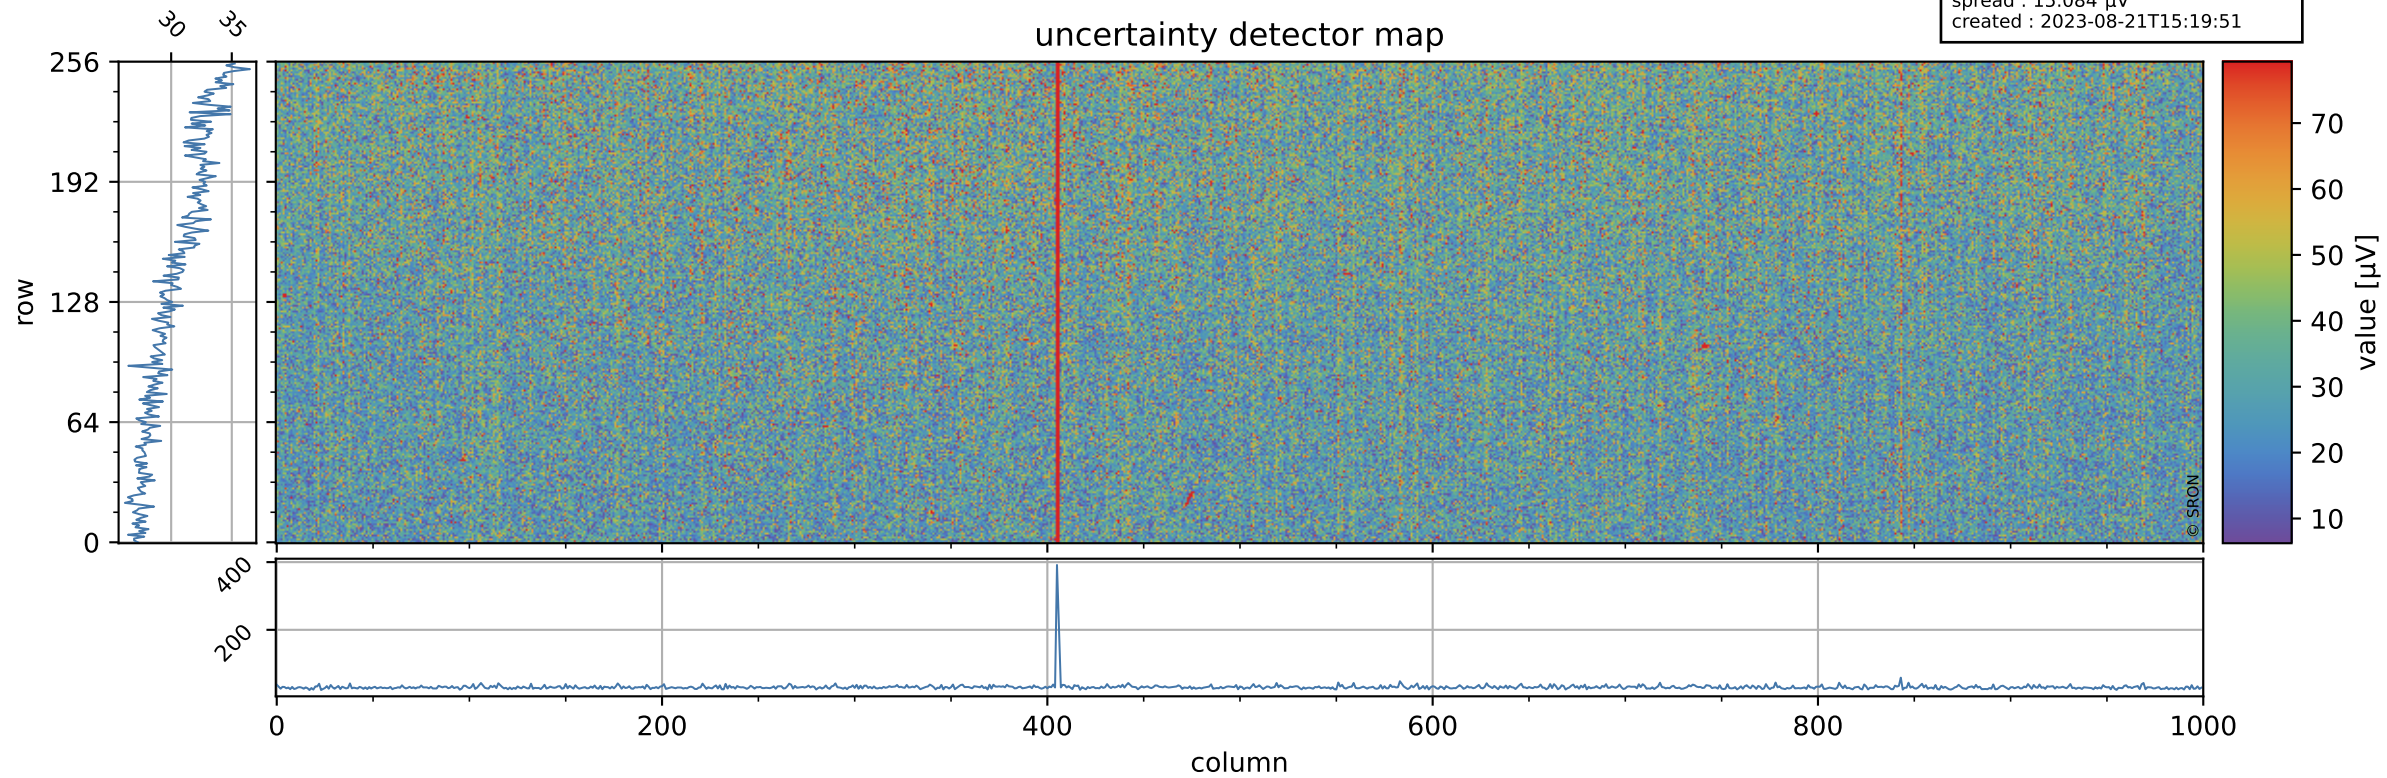

# Tropomi SWIR offset (official)

orbits : 20 in [24682, 24727]  
coverage : 2022-07-19 / 2022-07-22  
median : 0.52597 V  
spread : 0.035905 V  
created : 2023-08-21T15:19:51

## value detector map

# Tropomi SWIR offset (official)

orbits : 20 in [24682, 24727]  
coverage : 2022-07-19 / 2022-07-22  
median : 30.517  $\mu\text{V}$   
spread : 15.084  $\mu\text{V}$   
created : 2023-08-21T15:19:51

# Tropomi SWIR offset (official) ground-tracks of Sentinel-5P

orbits : 20 in [24682, 24727]  
coverage : 2022-07-19 / 2022-07-22  
created : 2023-08-21T15:19:52