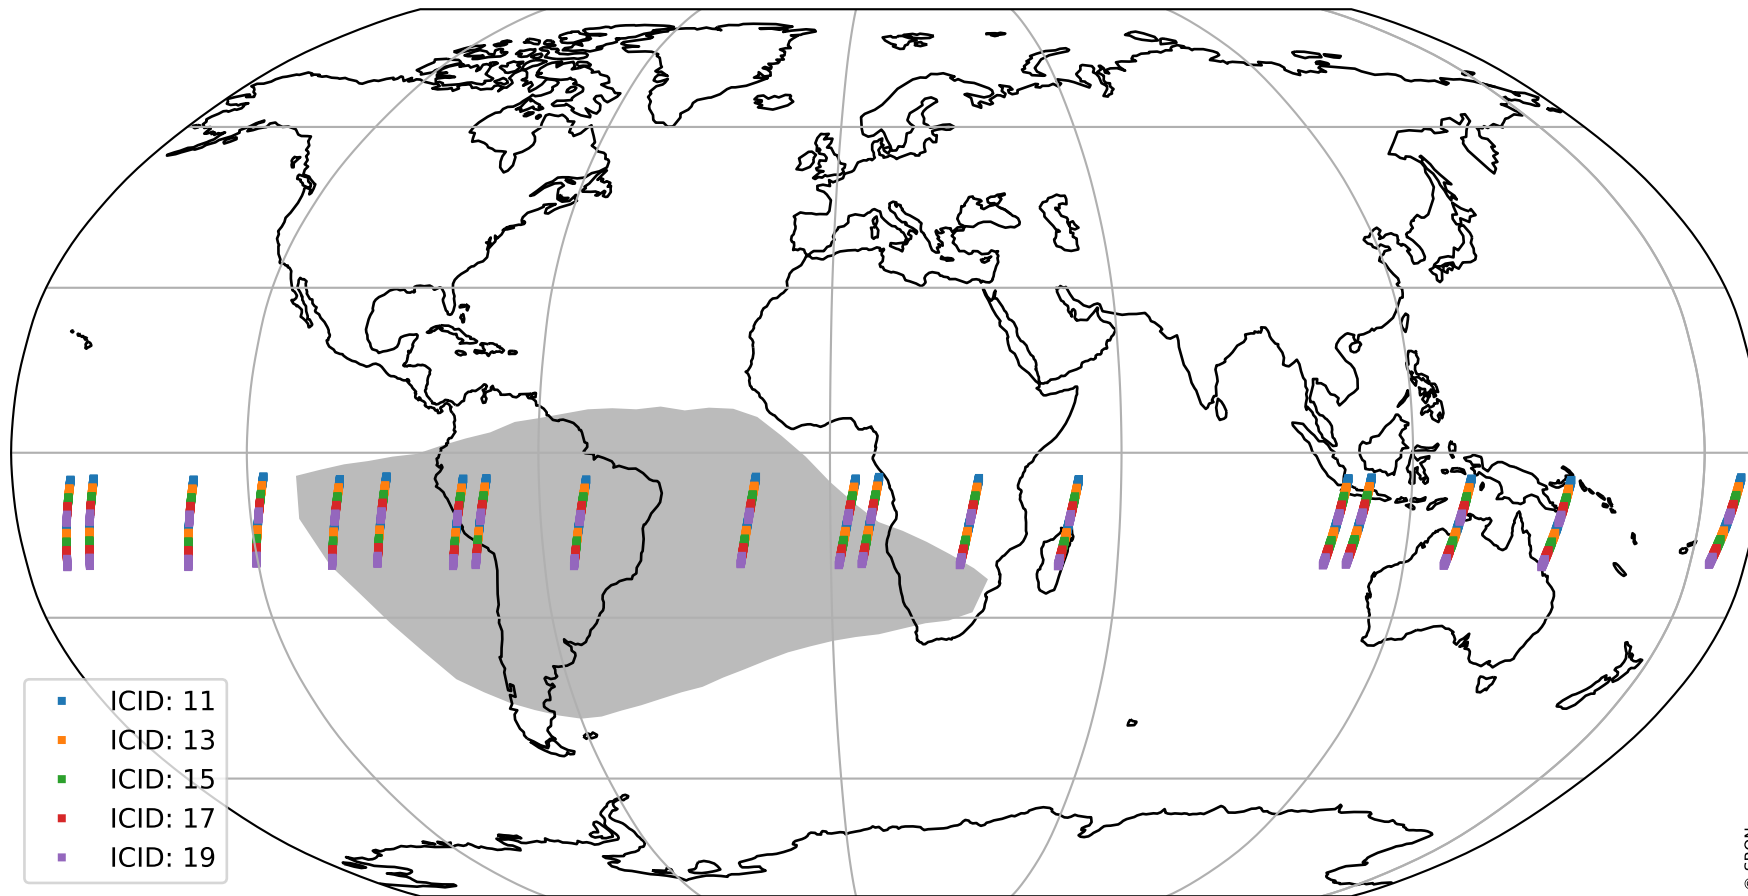

Tropomi SWIR offset (official)

orbits : 19 in [24697, 24742]
coverage : 2022-07-20 / 2022-07-23
median : 0.52597 V
spread : 0.035905 V
created : 2023-08-21T15:19:53

value detector map

Tropomi SWIR offset (official)

orbits : 19 in [24697, 24742]
coverage : 2022-07-20 / 2022-07-23
median : 31.361 μV
spread : 15.372 μV
created : 2023-08-21T15:19:54

Tropomi SWIR offset (official)

orbits : 19 in [24697, 24742]
coverage : 2022-07-20 / 2022-07-23
median : -0.048822 mV
spread : 0.41401 mV
created : 2023-08-21T15:19:54

value compared with SWIR offset CKD

Tropomi SWIR offset (official) ground-tracks of Sentinel-5P

orbits : 19 in [24697, 24742]
coverage : 2022-07-20 / 2022-07-23
created : 2023-08-21T15:19:55

Tropomi SWIR offset (official)

orbits : [2827, 24742]
coverage : 2018-04-30 / 2022-07-23
created : 2023-08-21T15:19:55

trend of detector median & temperatures