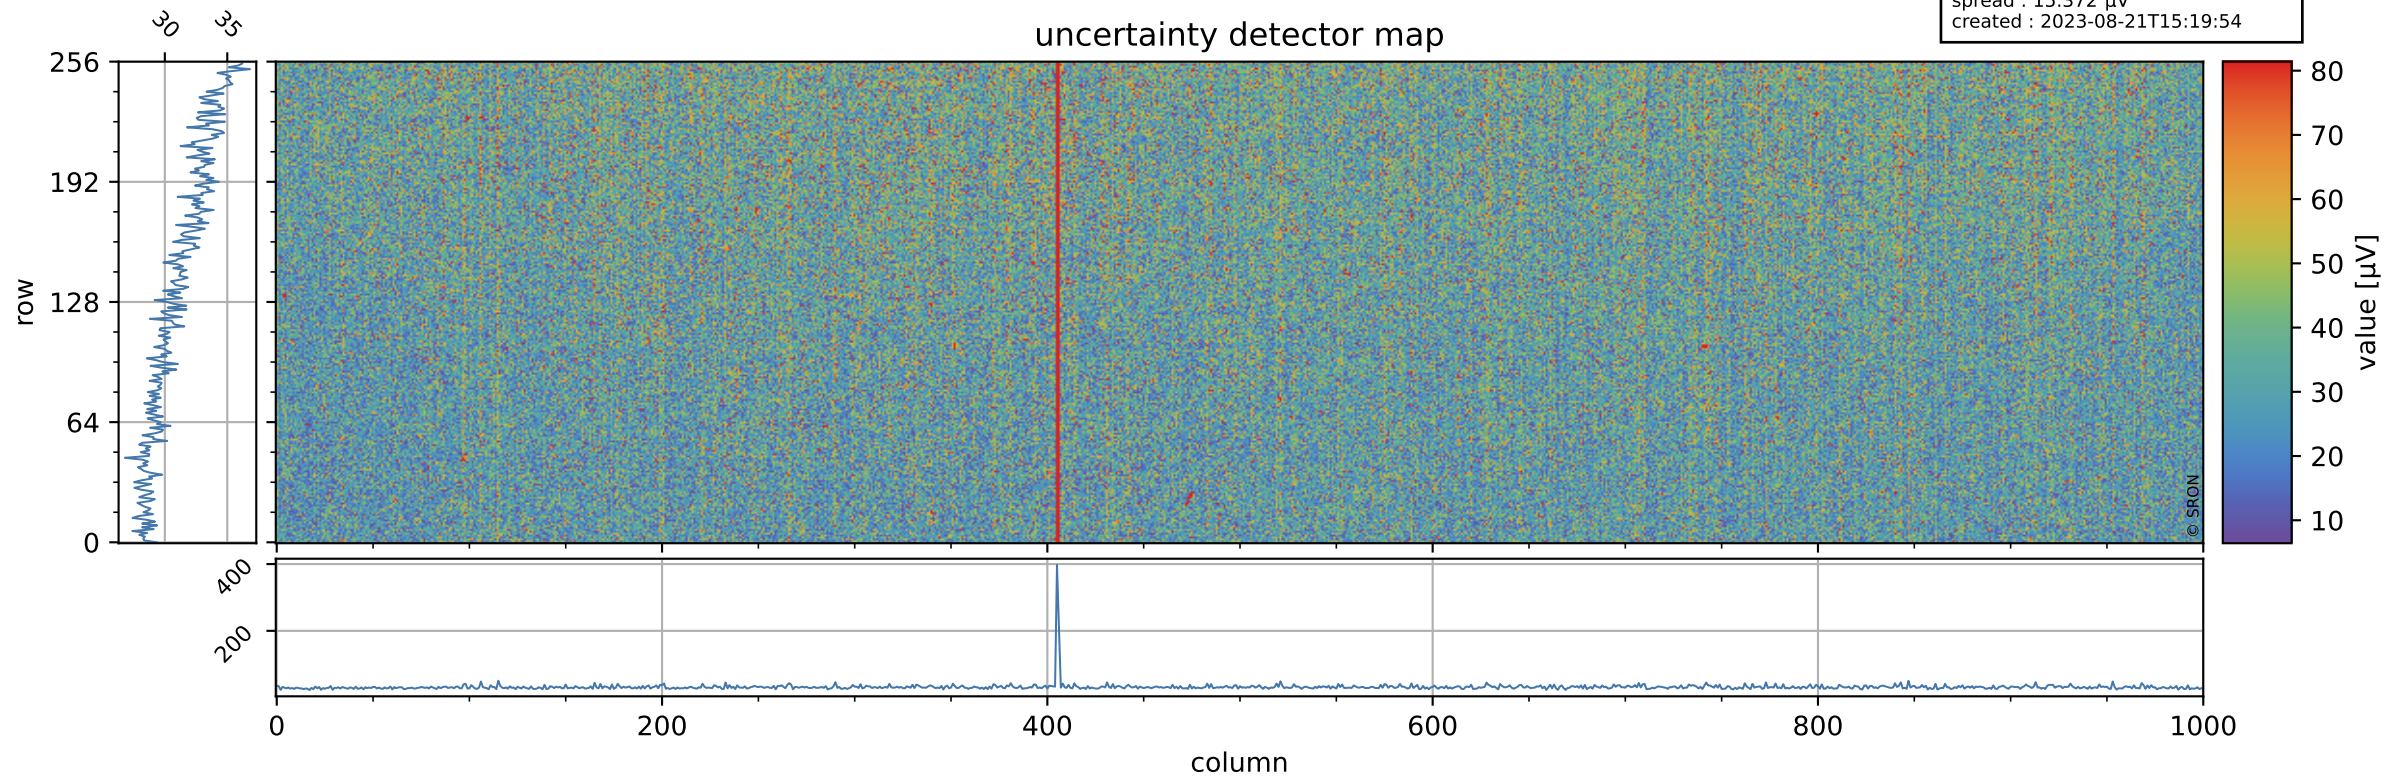

Tropomi SWIR offset (official)

orbits : 19 in [24697, 24742]
coverage : 2022-07-20 / 2022-07-23
median : 0.52597 V
spread : 0.035905 V
created : 2023-08-21T15:19:53

value detector map

Tropomi SWIR offset (official)

orbits : 19 in [24697, 24742]
coverage : 2022-07-20 / 2022-07-23
median : 31.361 μV
spread : 15.372 μV
created : 2023-08-21T15:19:54

Tropomi SWIR offset (official)

orbits : 19 in [24697, 24742]
coverage : 2022-07-20 / 2022-07-23
median : -0.048822 mV
spread : 0.41401 mV
created : 2023-08-21T15:19:54

value compared with SWIR offset CKD

Tropomi SWIR offset (official) ground-tracks of Sentinel-5P

orbits : 19 in [24697, 24742]
coverage : 2022-07-20 / 2022-07-23
created : 2023-08-21T15:19:55

Tropomi SWIR offset (official)

orbits : [2827, 24742]
coverage : 2018-04-30 / 2022-07-23
created : 2023-08-21T15:19:55

trend of detector median & temperatures