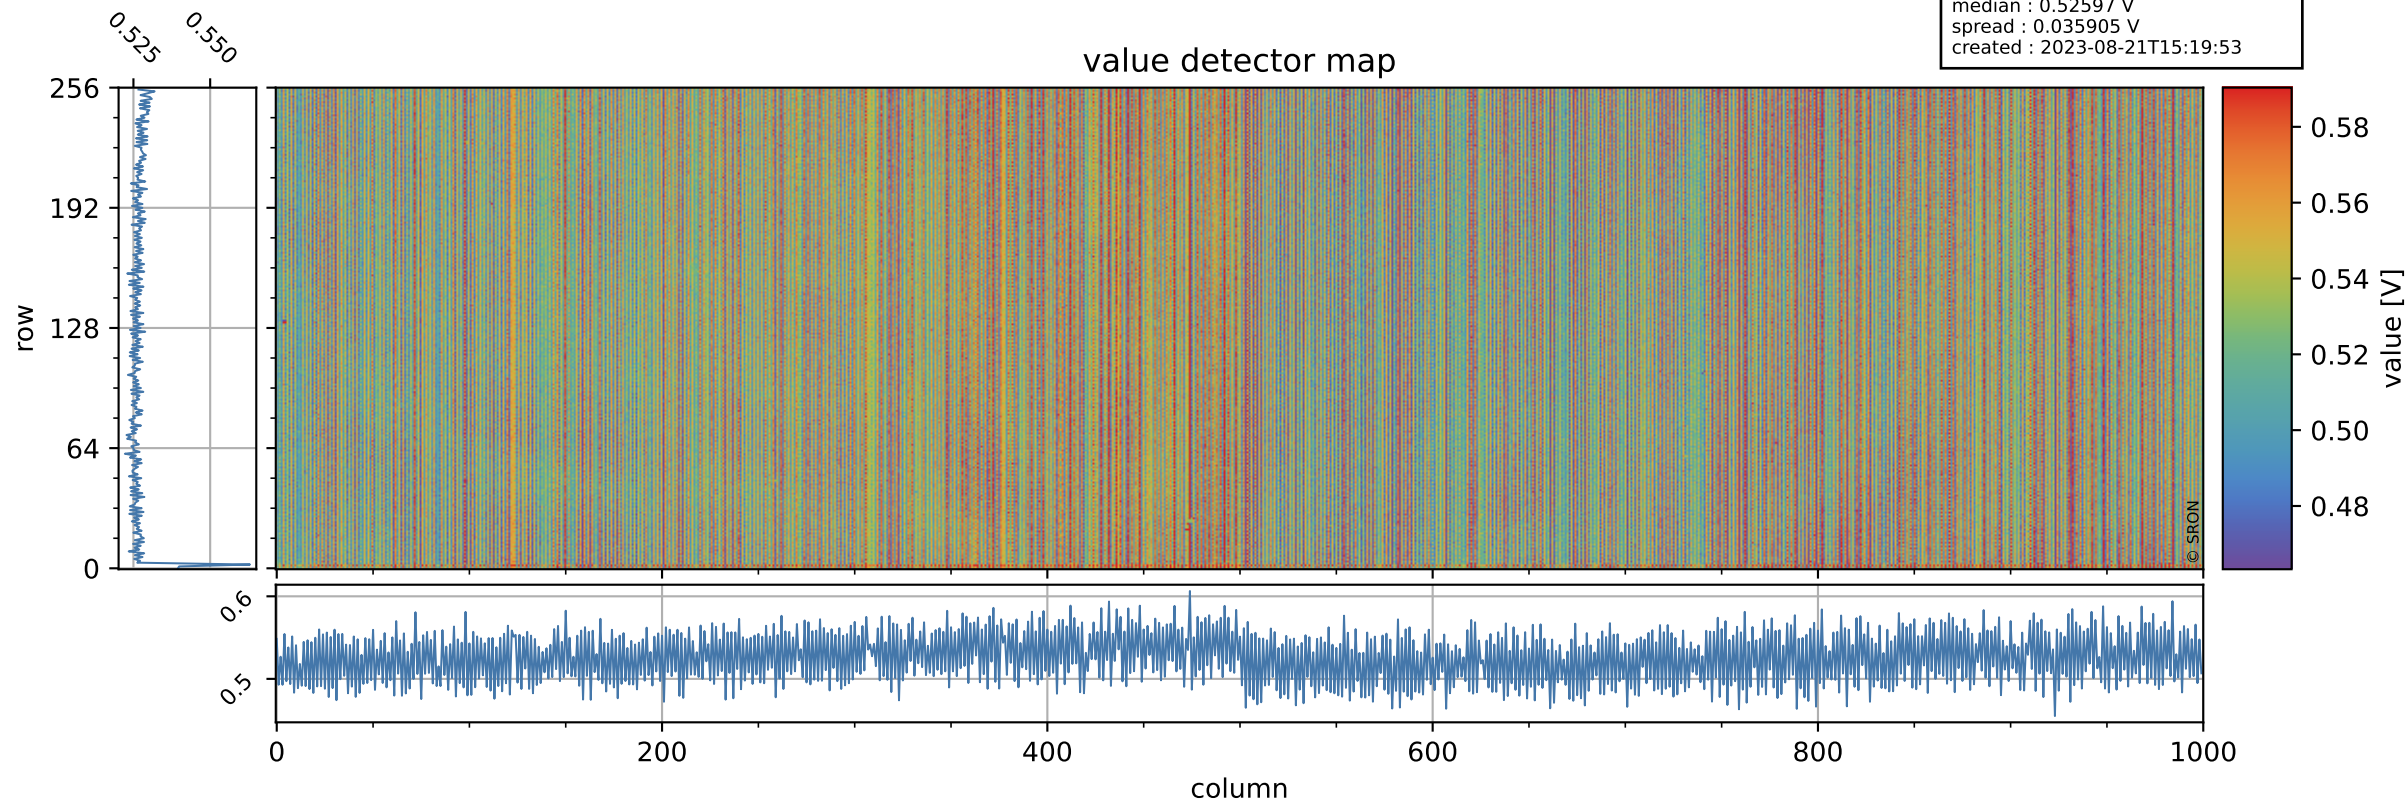

Tropomi SWIR offset (official)

orbits : 19 in [24697, 24742]
coverage : 2022-07-20 / 2022-07-23
median : 0.52597 V
spread : 0.035905 V
created : 2023-08-21T15:19:53

value detector map

Tropomi SWIR offset (official)

orbits : 19 in [24697, 24742]
coverage : 2022-07-20 / 2022-07-23
median : 31.361 μV
spread : 15.372 μV
created : 2023-08-21T15:19:54

Tropomi SWIR offset (official)

orbits : 19 in [24697, 24742]
coverage : 2022-07-20 / 2022-07-23
median : -0.048822 mV
spread : 0.41401 mV
created : 2023-08-21T15:19:54

value compared with SWIR offset CKD

Tropomi SWIR offset (official) ground-tracks of Sentinel-5P

orbits : 19 in [24697, 24742]
coverage : 2022-07-20 / 2022-07-23
created : 2023-08-21T15:19:55

Tropomi SWIR offset (official)

orbits : [2827, 24742]
coverage : 2018-04-30 / 2022-07-23
created : 2023-08-21T15:19:55

trend of detector median & temperatures