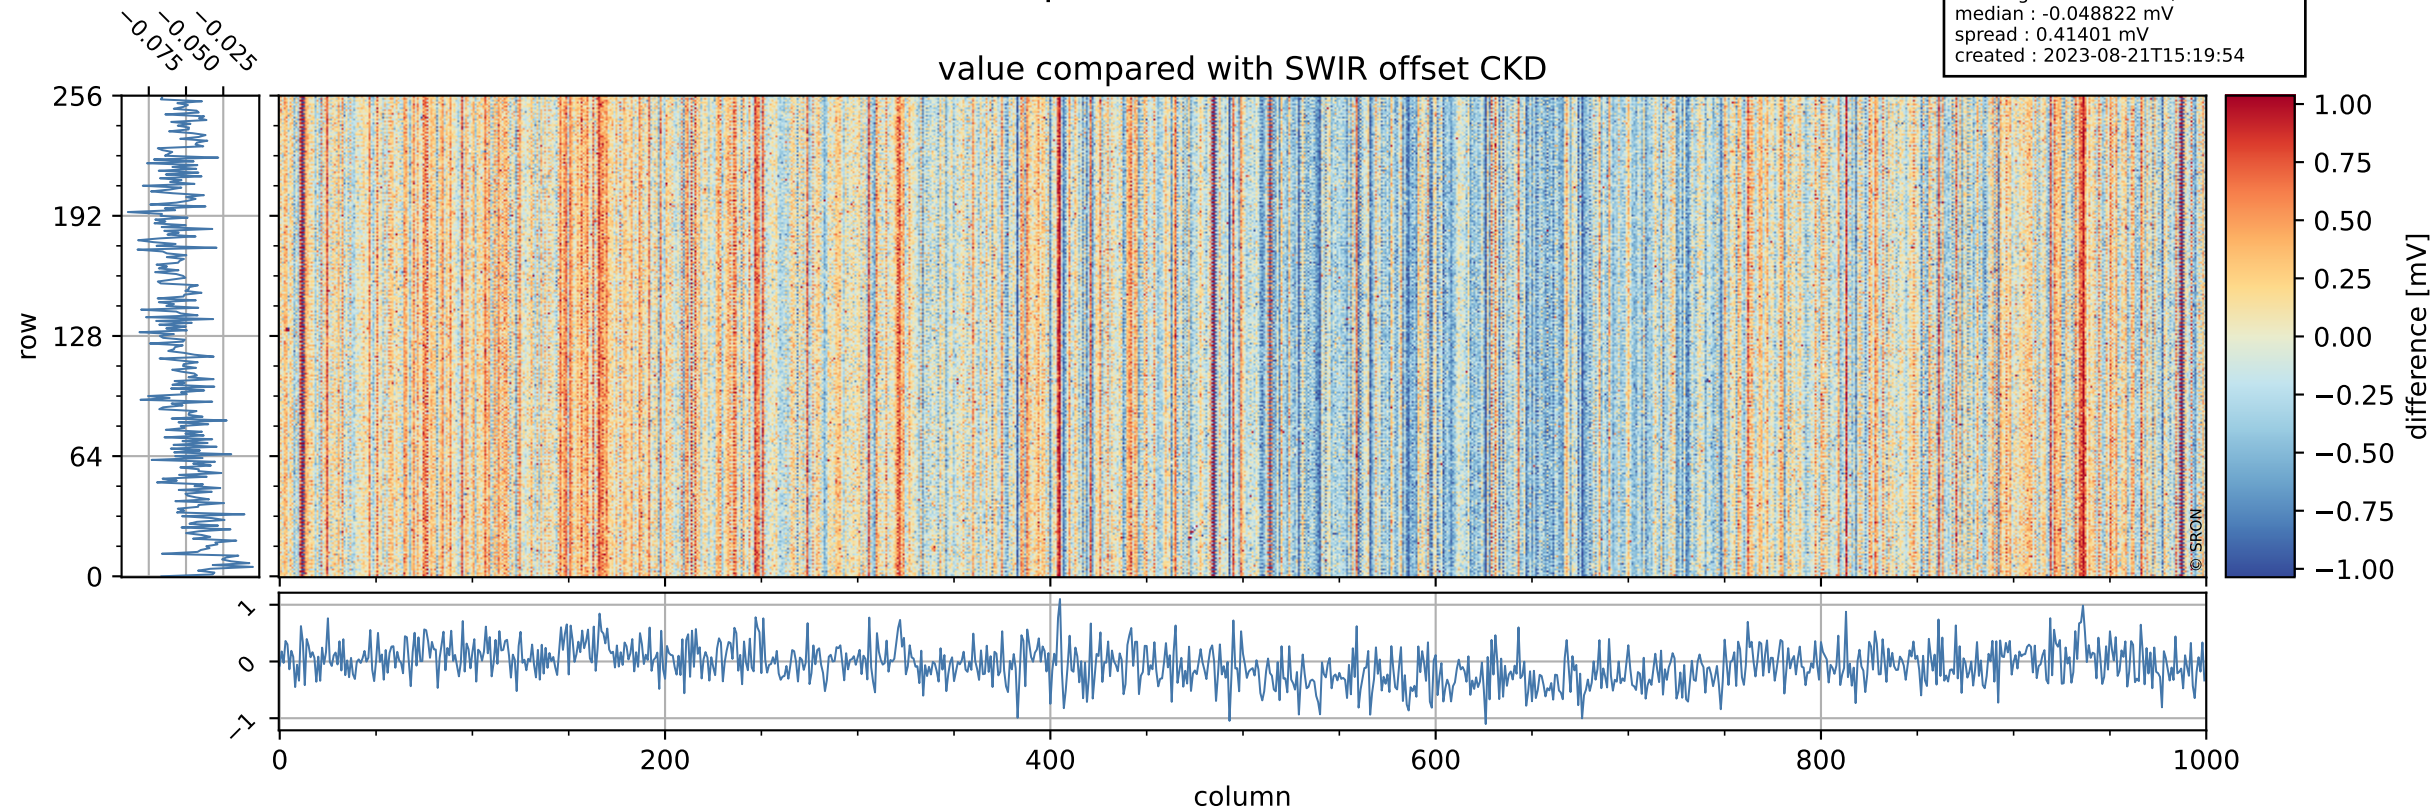

Tropomi SWIR offset (official)

orbits : 19 in [24697, 24742]
coverage : 2022-07-20 / 2022-07-23
median : 0.52597 V
spread : 0.035905 V
created : 2023-08-21T15:19:53

value detector map

Tropomi SWIR offset (official)

orbits : 19 in [24697, 24742]
coverage : 2022-07-20 / 2022-07-23
median : 31.361 μV
spread : 15.372 μV
created : 2023-08-21T15:19:54

Tropomi SWIR offset (official)

orbits : 19 in [24697, 24742]
coverage : 2022-07-20 / 2022-07-23
median : -0.048822 mV
spread : 0.41401 mV
created : 2023-08-21T15:19:54

value compared with SWIR offset CKD

Tropomi SWIR offset (official) ground-tracks of Sentinel-5P

orbits : 19 in [24697, 24742]
coverage : 2022-07-20 / 2022-07-23
created : 2023-08-21T15:19:55

Tropomi SWIR offset (official)

orbits : [2827, 24742]
coverage : 2018-04-30 / 2022-07-23
created : 2023-08-21T15:19:55

trend of detector median & temperatures