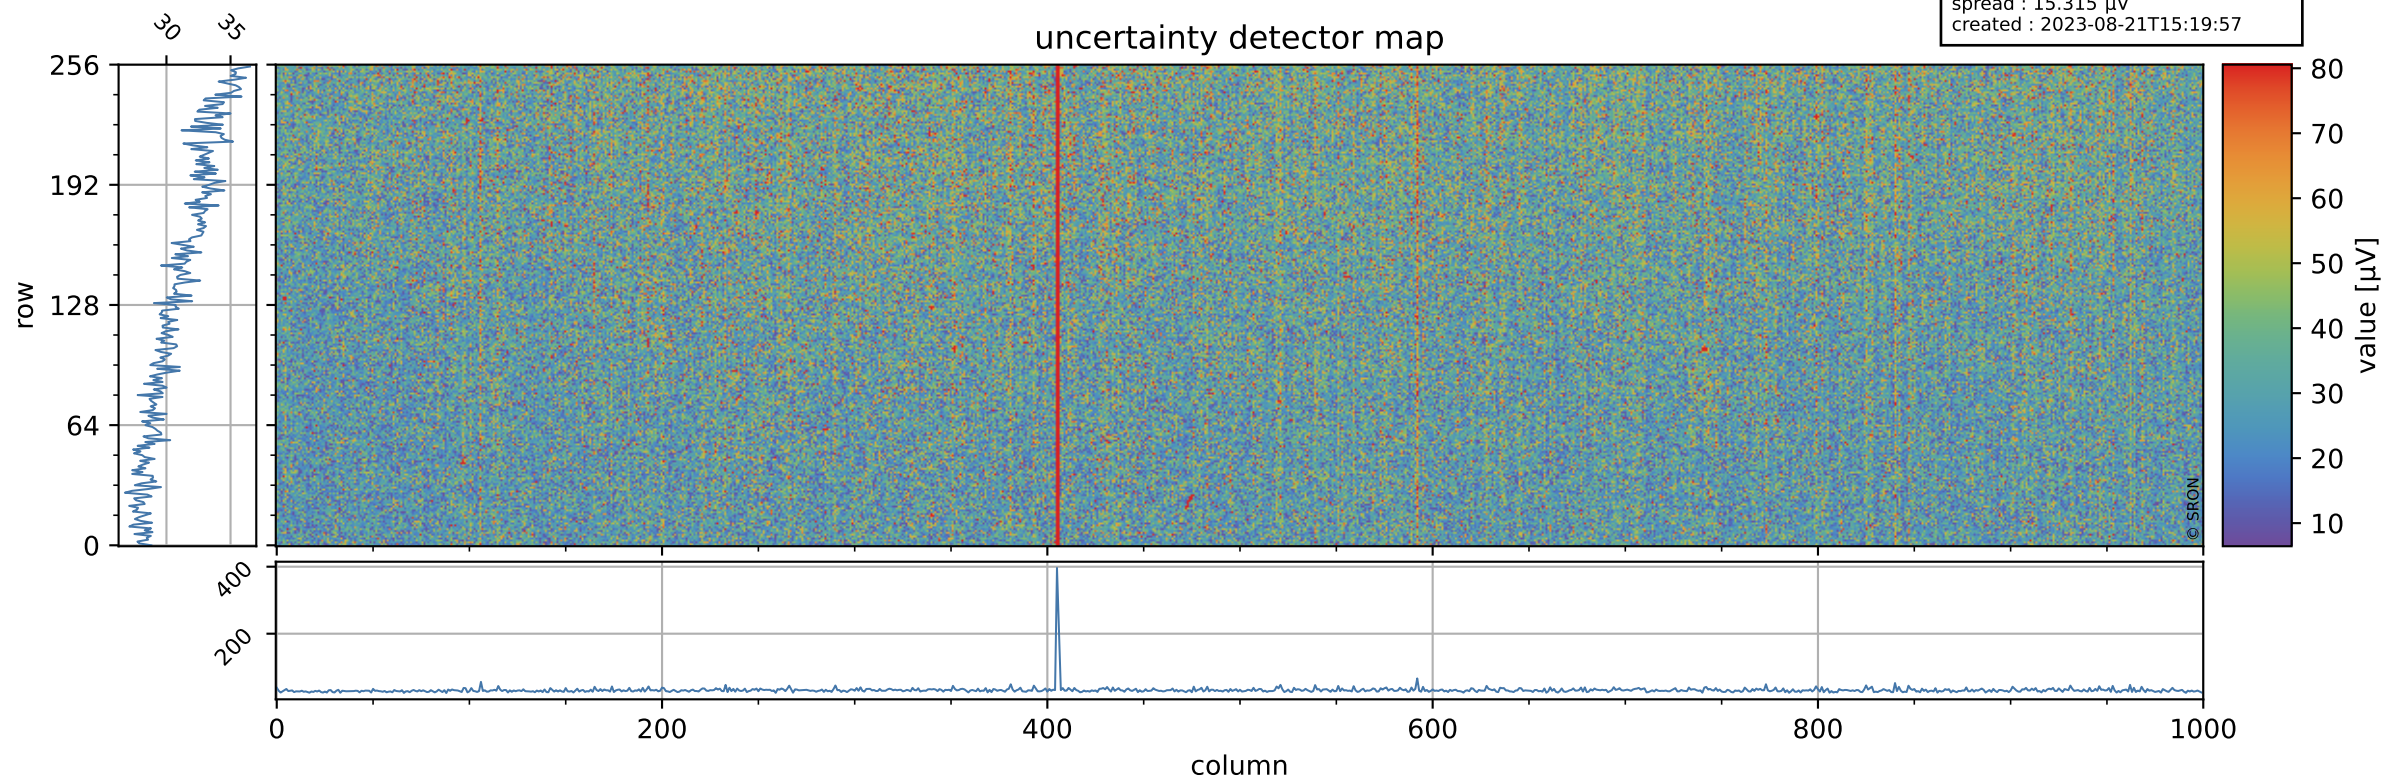

Tropomi SWIR offset (official)

orbits : 20 in [24712, 24757]
coverage : 2022-07-21 / 2022-07-24
median : 0.52596 V
spread : 0.035907 V
created : 2023-08-21T15:19:57

value detector map

Tropomi SWIR offset (official)

orbits : 20 in [24712, 24757]
coverage : 2022-07-21 / 2022-07-24
median : 31.198 μV
spread : 15.315 μV
created : 2023-08-21T15:19:57

Tropomi SWIR offset (official)

orbits : 20 in [24712, 24757]
coverage : 2022-07-21 / 2022-07-24
median : -0.05389 mV
spread : 0.41602 mV
created : 2023-08-21T15:19:57

value compared with SWIR offset CKD

Tropomi SWIR offset (official) ground-tracks of Sentinel-5P

orbits : 20 in [24712, 24757]
coverage : 2022-07-21 / 2022-07-24
created : 2023-08-21T15:19:58

Tropomi SWIR offset (official)

orbits : [2827, 24757]
coverage : 2018-04-30 / 2022-07-24
created : 2023-08-21T15:19:58

trend of detector median & temperatures