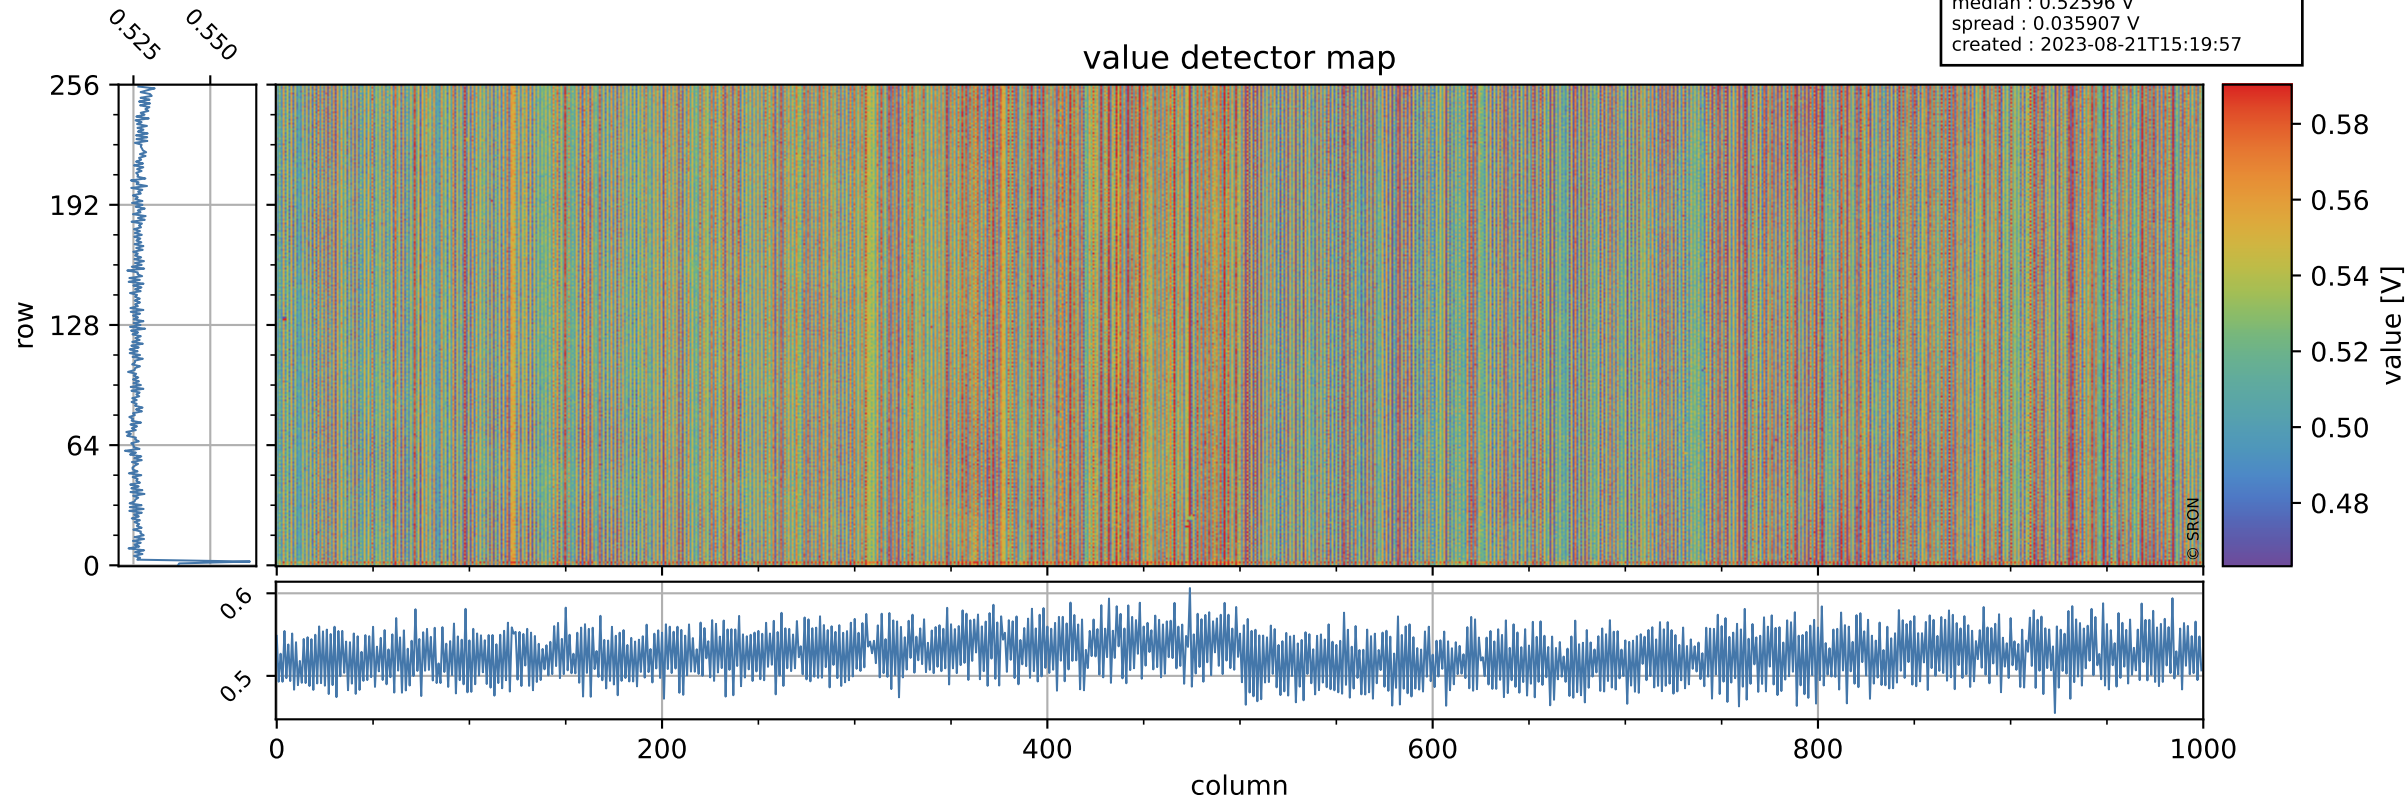

Tropomi SWIR offset (official)

orbits : 20 in [24712, 24757]
coverage : 2022-07-21 / 2022-07-24
median : 0.52596 V
spread : 0.035907 V
created : 2023-08-21T15:19:57

value detector map

Tropomi SWIR offset (official)

orbits : 20 in [24712, 24757]
coverage : 2022-07-21 / 2022-07-24
median : 31.198 μV
spread : 15.315 μV
created : 2023-08-21T15:19:57

Tropomi SWIR offset (official)

orbits : 20 in [24712, 24757]
coverage : 2022-07-21 / 2022-07-24
median : -0.05389 mV
spread : 0.41602 mV
created : 2023-08-21T15:19:57

value compared with SWIR offset CKD

Tropomi SWIR offset (official) ground-tracks of Sentinel-5P

orbits : 20 in [24712, 24757]
coverage : 2022-07-21 / 2022-07-24
created : 2023-08-21T15:19:58

Tropomi SWIR offset (official)

orbits : [2827, 24757]
coverage : 2018-04-30 / 2022-07-24
created : 2023-08-21T15:19:58

trend of detector median & temperatures