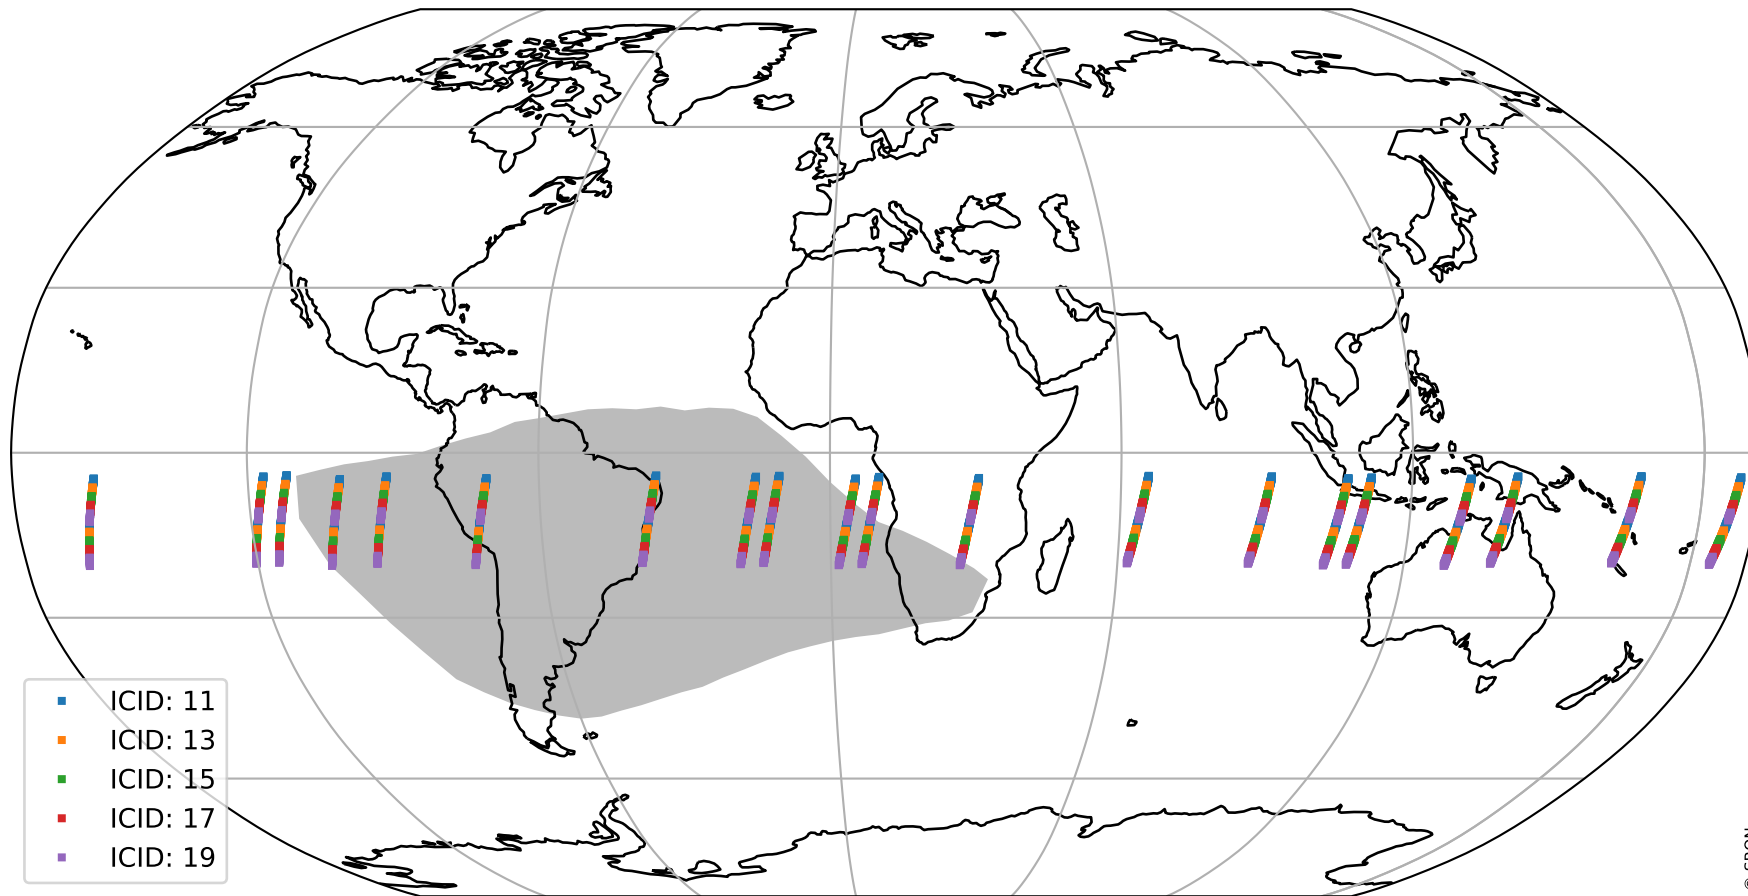

Tropomi SWIR offset (official)

orbits : 20 in [24712, 24757]
coverage : 2022-07-21 / 2022-07-24
median : 0.52596 V
spread : 0.035907 V
created : 2023-08-21T15:19:57

value detector map

Tropomi SWIR offset (official)

orbits : 20 in [24712, 24757]
coverage : 2022-07-21 / 2022-07-24
median : 31.198 μV
spread : 15.315 μV
created : 2023-08-21T15:19:57

Tropomi SWIR offset (official)

orbits : 20 in [24712, 24757]
coverage : 2022-07-21 / 2022-07-24
median : -0.05389 mV
spread : 0.41602 mV
created : 2023-08-21T15:19:57

value compared with SWIR offset CKD

Tropomi SWIR offset (official) ground-tracks of Sentinel-5P

orbits : 20 in [24712, 24757]
coverage : 2022-07-21 / 2022-07-24
created : 2023-08-21T15:19:58

Tropomi SWIR offset (official)

orbits : [2827, 24757]
coverage : 2018-04-30 / 2022-07-24
created : 2023-08-21T15:19:58

trend of detector median & temperatures