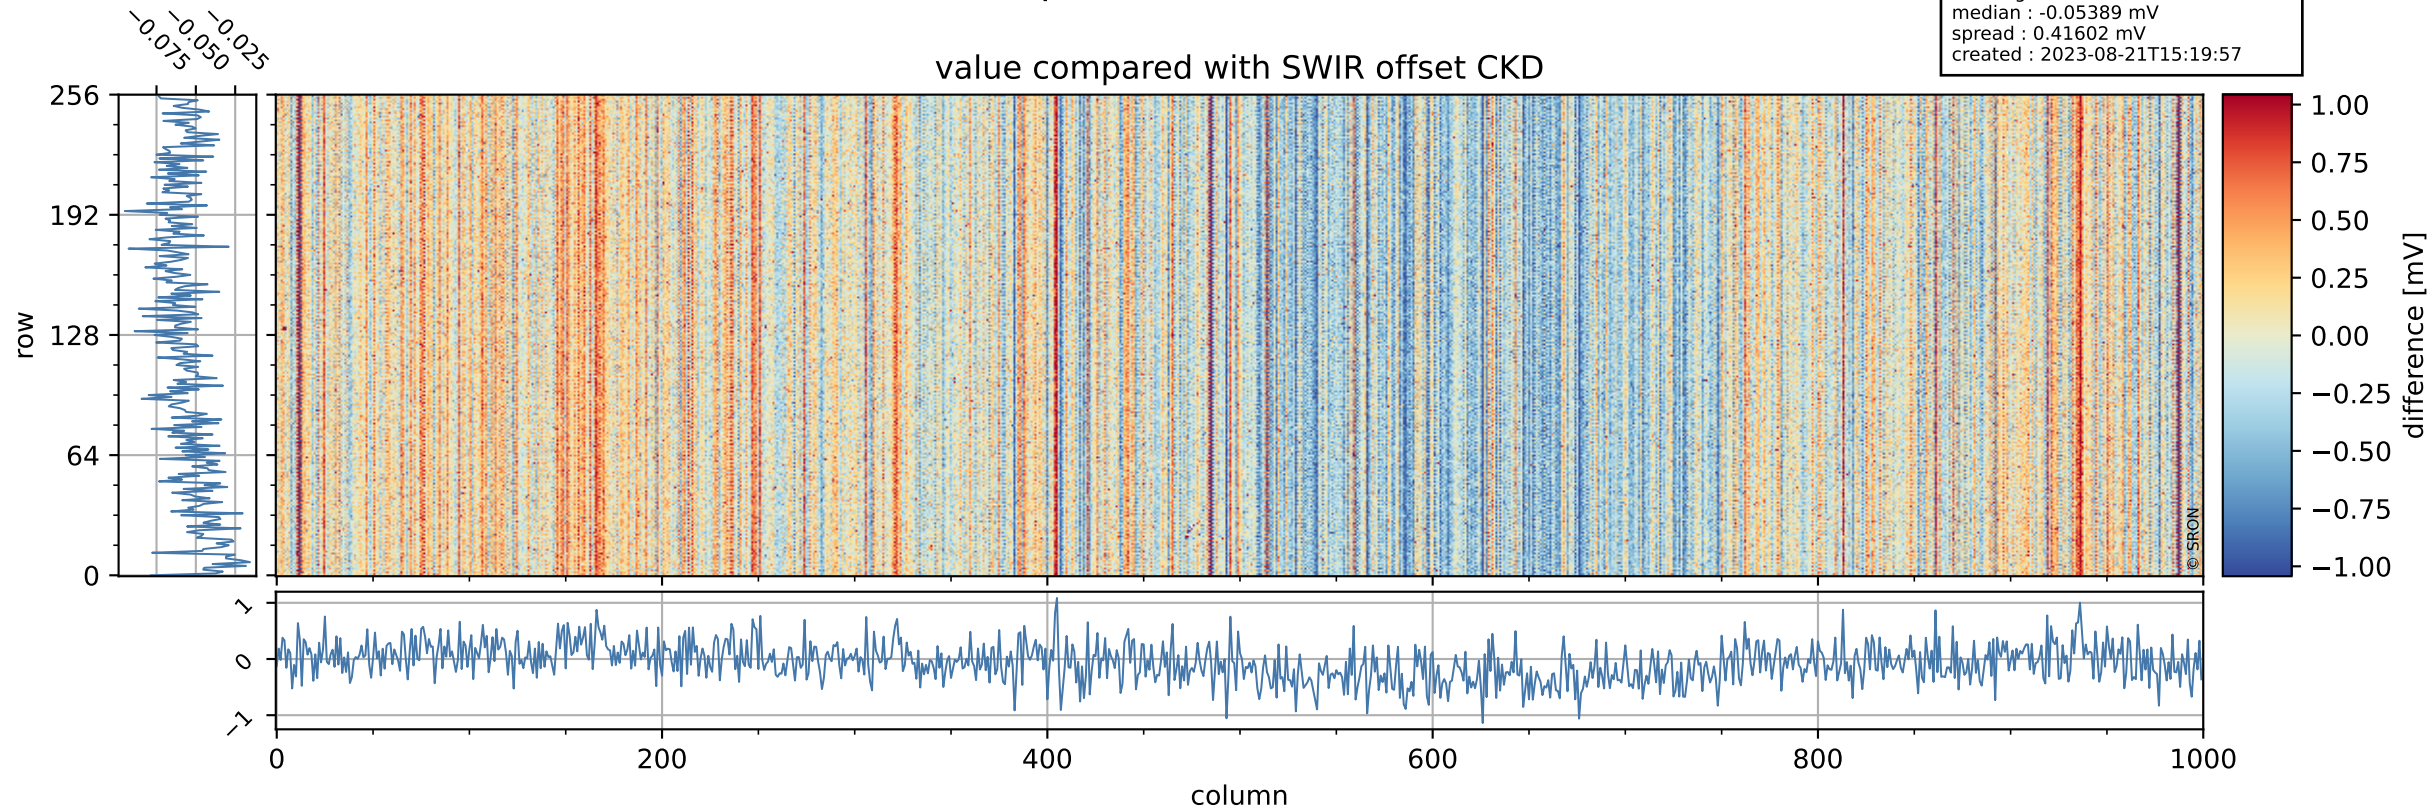

Tropomi SWIR offset (official)

orbits : 20 in [24712, 24757]
coverage : 2022-07-21 / 2022-07-24
median : 0.52596 V
spread : 0.035907 V
created : 2023-08-21T15:19:57

value detector map

Tropomi SWIR offset (official)

orbits : 20 in [24712, 24757]
coverage : 2022-07-21 / 2022-07-24
median : 31.198 μV
spread : 15.315 μV
created : 2023-08-21T15:19:57

Tropomi SWIR offset (official)

orbits : 20 in [24712, 24757]
coverage : 2022-07-21 / 2022-07-24
median : -0.05389 mV
spread : 0.41602 mV
created : 2023-08-21T15:19:57

value compared with SWIR offset CKD

Tropomi SWIR offset (official) ground-tracks of Sentinel-5P

orbits : 20 in [24712, 24757]
coverage : 2022-07-21 / 2022-07-24
created : 2023-08-21T15:19:58

Tropomi SWIR offset (official)

orbits : [2827, 24757]
coverage : 2018-04-30 / 2022-07-24
created : 2023-08-21T15:19:58

trend of detector median & temperatures