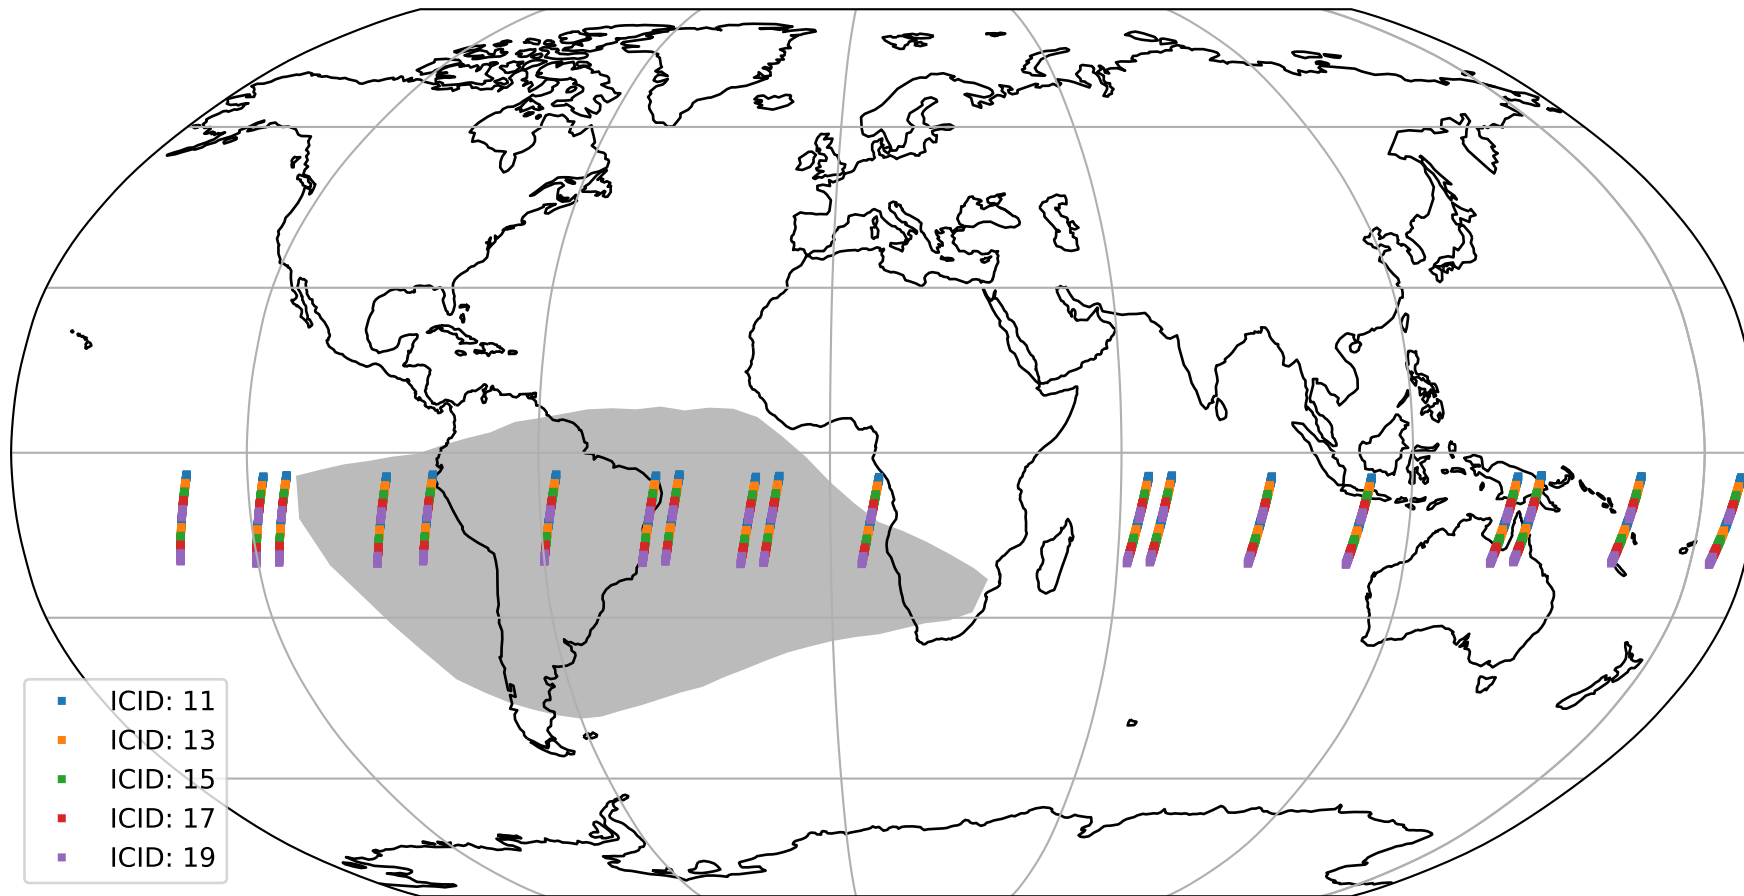

# Tropomi SWIR offset (official)

orbits : 19 in [24727, 24772]  
coverage : 2022-07-22 / 2022-07-25  
median : 31.342  $\mu\text{V}$   
spread : 15.317  $\mu\text{V}$   
created : 2023-08-21T15:20:00

# Tropomi SWIR offset (official)

orbits : 19 in [24727, 24772]  
coverage : 2022-07-22 / 2022-07-25  
median : -0.057338 mV  
spread : 0.41373 mV  
created : 2023-08-21T15:20:00

value compared with SWIR offset CKD

# Tropomi SWIR offset (official) ground-tracks of Sentinel-5P

orbits : 19 in [24727, 24772]  
coverage : 2022-07-22 / 2022-07-25  
created : 2023-08-21T15:20:00

# Tropomi SWIR offset (official)

orbits : [2827, 24772]  
coverage : 2018-04-30 / 2022-07-25  
created : 2023-08-21T15:20:01