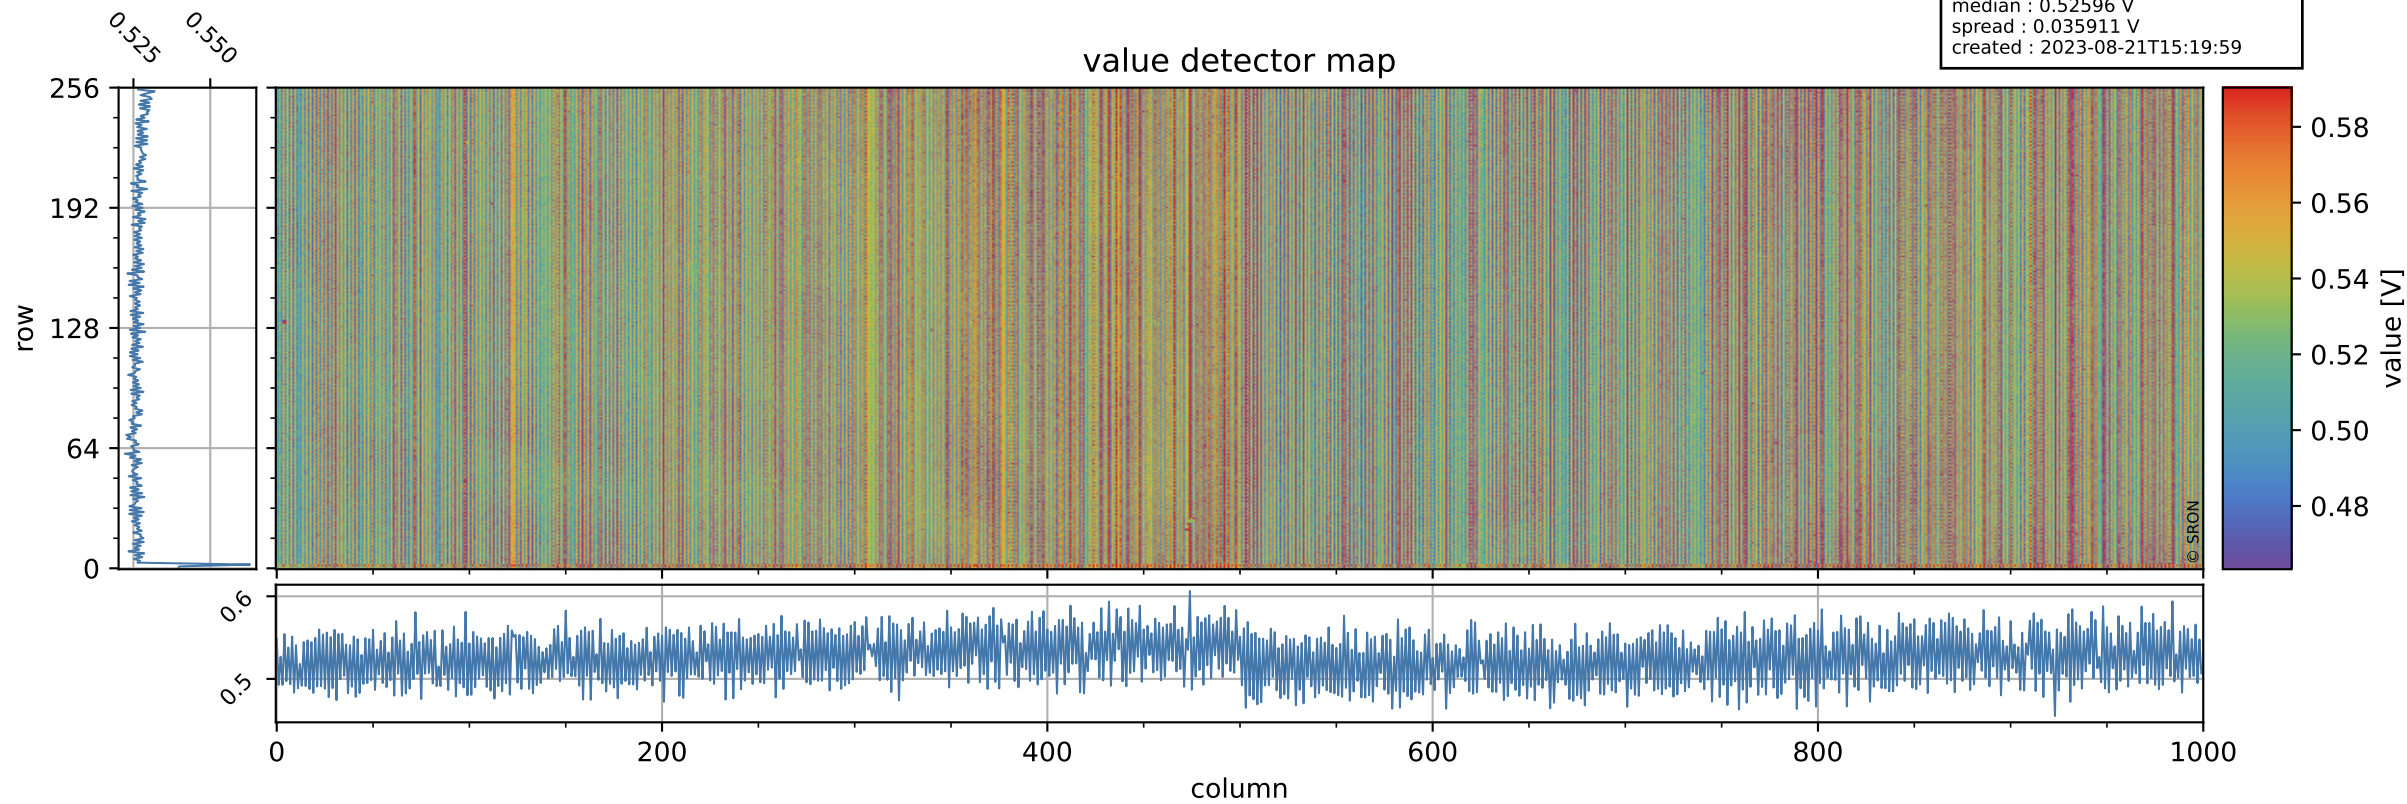

# Tropomi SWIR offset (official)

orbits : 19 in [24727, 24772]  
coverage : 2022-07-22 / 2022-07-25  
median : 0.52596 V  
spread : 0.035911 V  
created : 2023-08-21T15:19:59

## value detector map

# Tropomi SWIR offset (official)

orbits : 19 in [24727, 24772]  
coverage : 2022-07-22 / 2022-07-25  
median : 31.342  $\mu\text{V}$   
spread : 15.317  $\mu\text{V}$   
created : 2023-08-21T15:20:00

# Tropomi SWIR offset (official) ground-tracks of Sentinel-5P

orbits : 19 in [24727, 24772]  
coverage : 2022-07-22 / 2022-07-25  
created : 2023-08-21T15:20:00