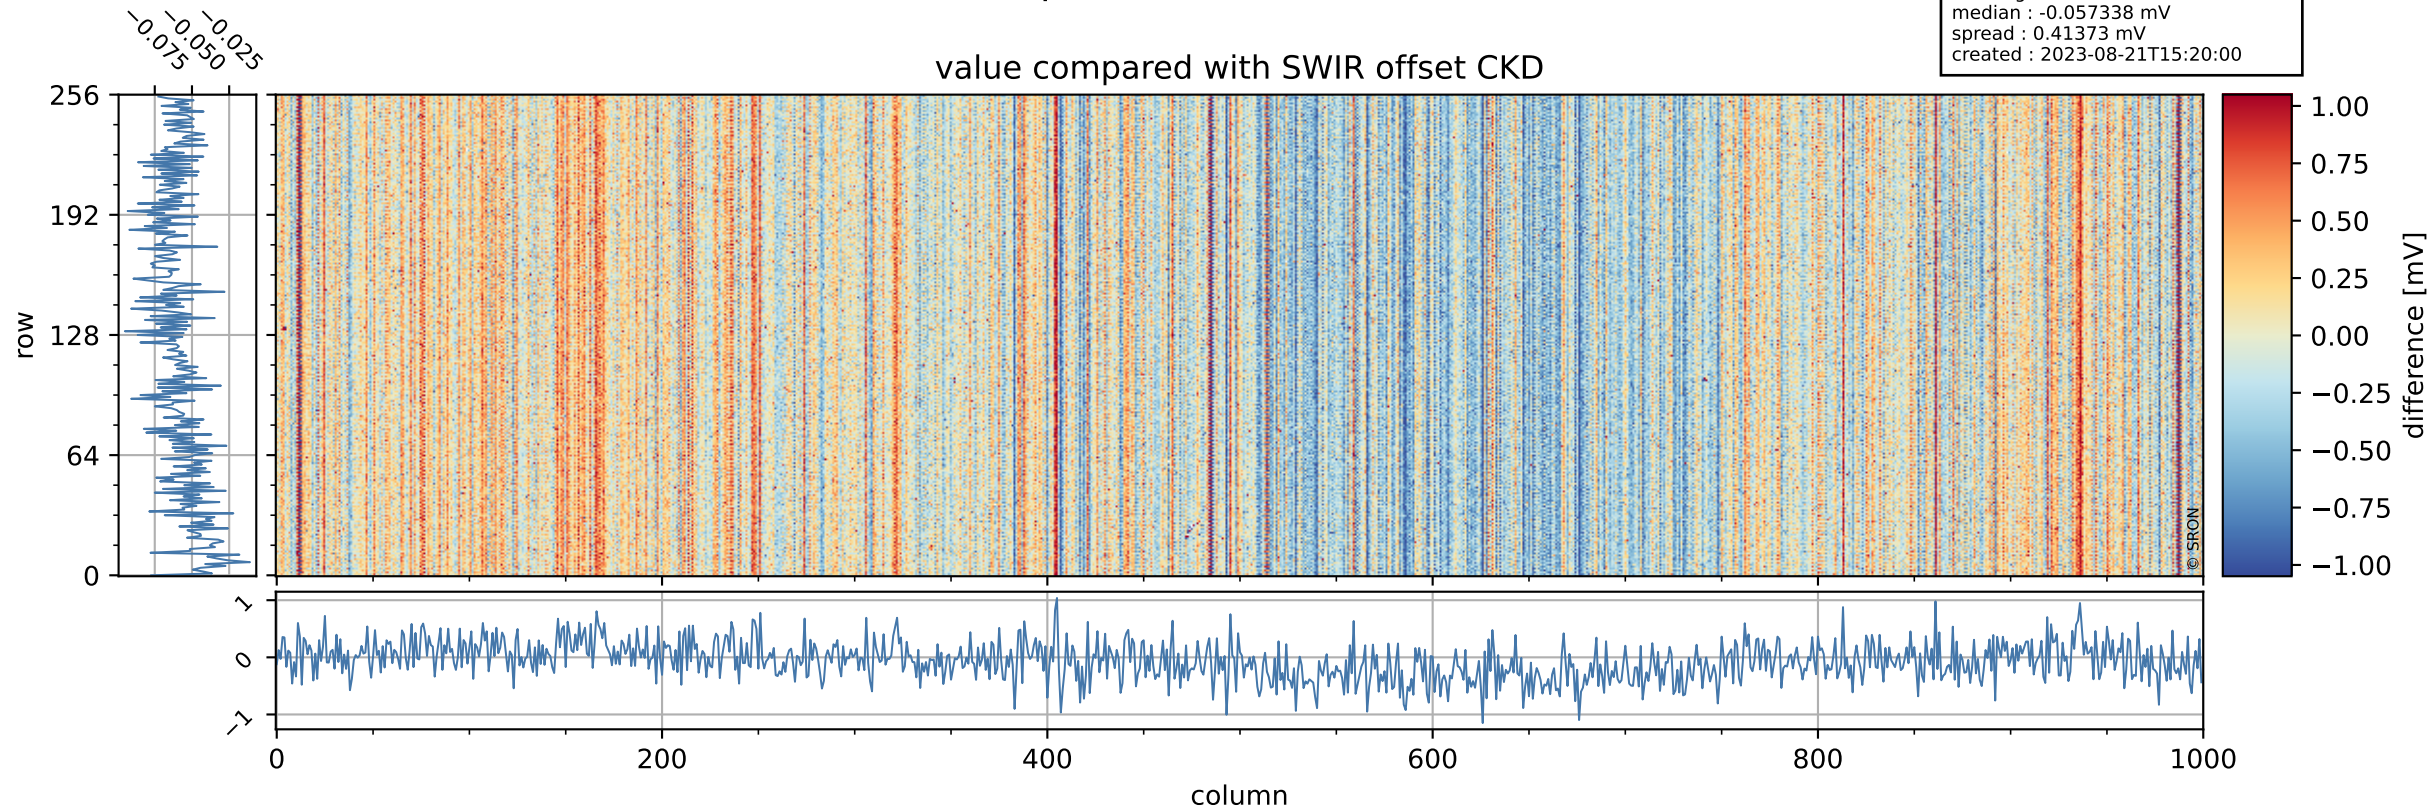

## value detector map

# Tropomi SWIR offset (official)

orbits : 19 in [24727, 24772]  
coverage : 2022-07-22 / 2022-07-25  
median : 31.342  $\mu\text{V}$   
spread : 15.317  $\mu\text{V}$   
created : 2023-08-21T15:20:00

# Tropomi SWIR offset (official)

orbits : 19 in [24727, 24772]  
coverage : 2022-07-22 / 2022-07-25  
median : -0.057338 mV  
spread : 0.41373 mV  
created : 2023-08-21T15:20:00

value compared with SWIR offset CKD

# Tropomi SWIR offset (official) ground-tracks of Sentinel-5P

orbits : 19 in [24727, 24772]  
coverage : 2022-07-22 / 2022-07-25  
created : 2023-08-21T15:20:00