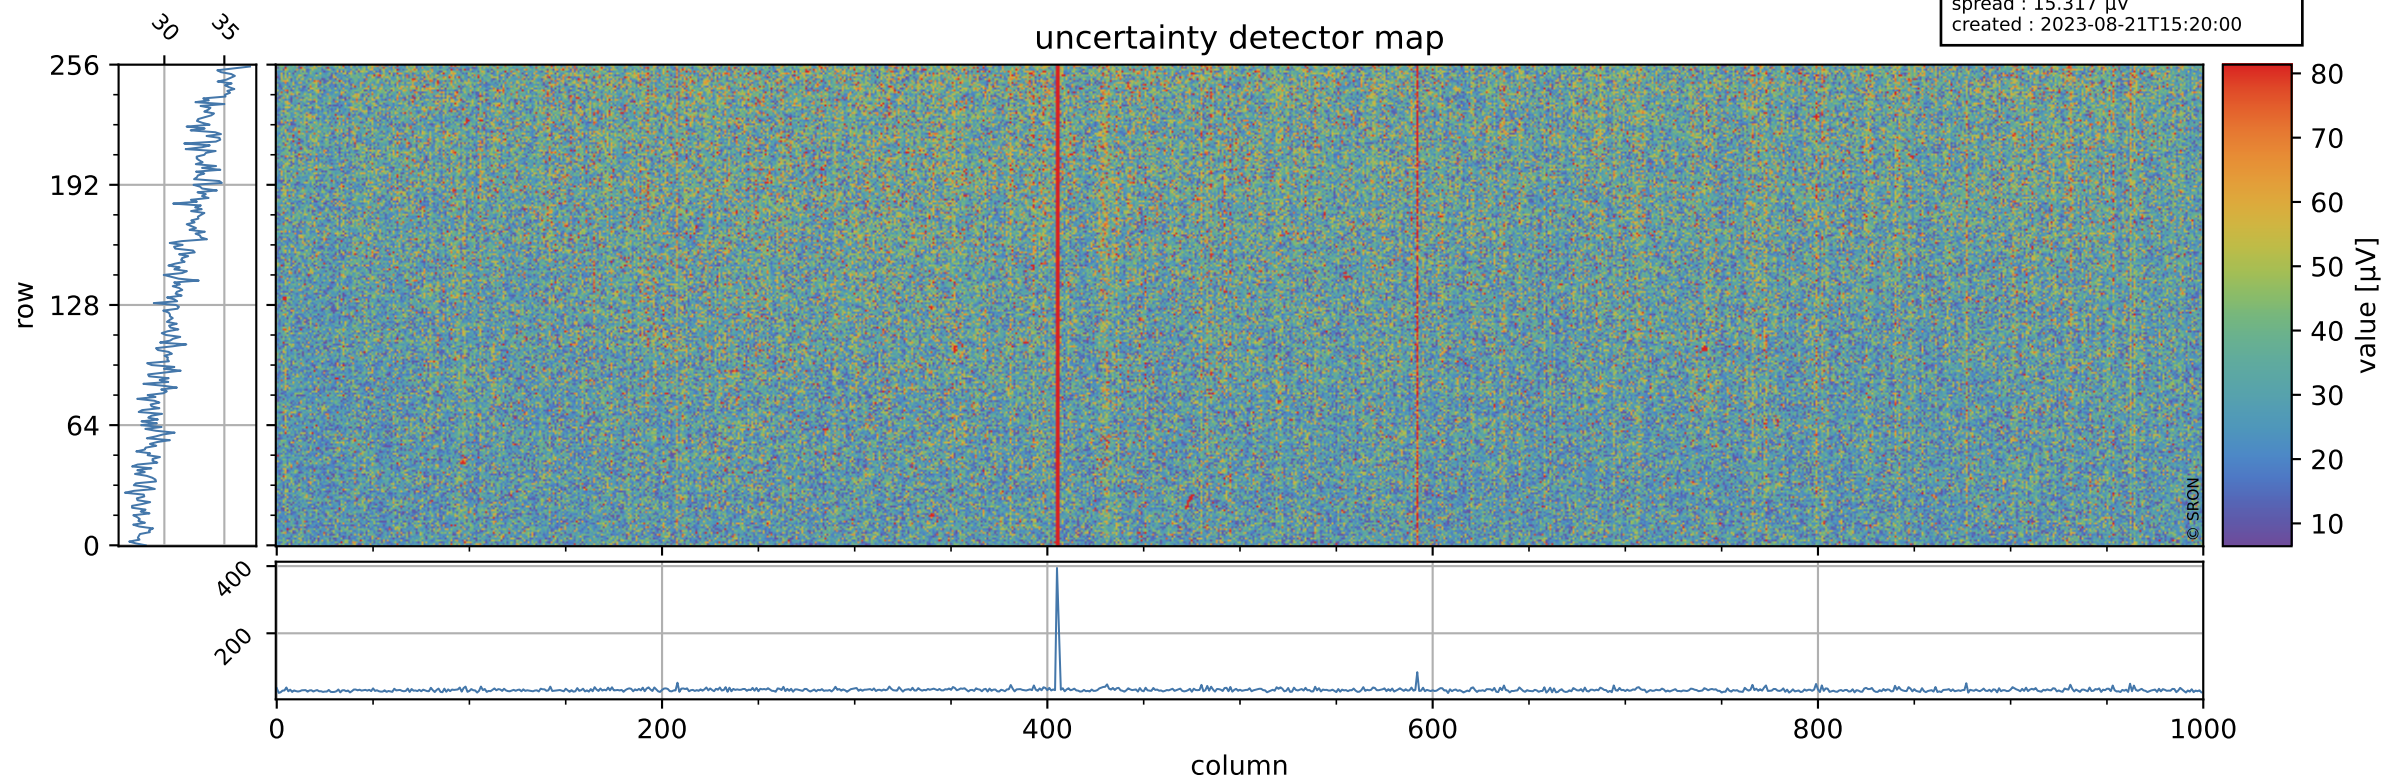

# Tropomi SWIR offset (official)

orbits : 19 in [24727, 24772]  
coverage : 2022-07-22 / 2022-07-25  
median : 0.52596 V  
spread : 0.035911 V  
created : 2023-08-21T15:19:59

## value detector map

# Tropomi SWIR offset (official)

orbits : 19 in [24727, 24772]  
coverage : 2022-07-22 / 2022-07-25  
median : 31.342  $\mu\text{V}$   
spread : 15.317  $\mu\text{V}$   
created : 2023-08-21T15:20:00

# Tropomi SWIR offset (official) ground-tracks of Sentinel-5P

orbits : 19 in [24727, 24772]  
coverage : 2022-07-22 / 2022-07-25  
created : 2023-08-21T15:20:00