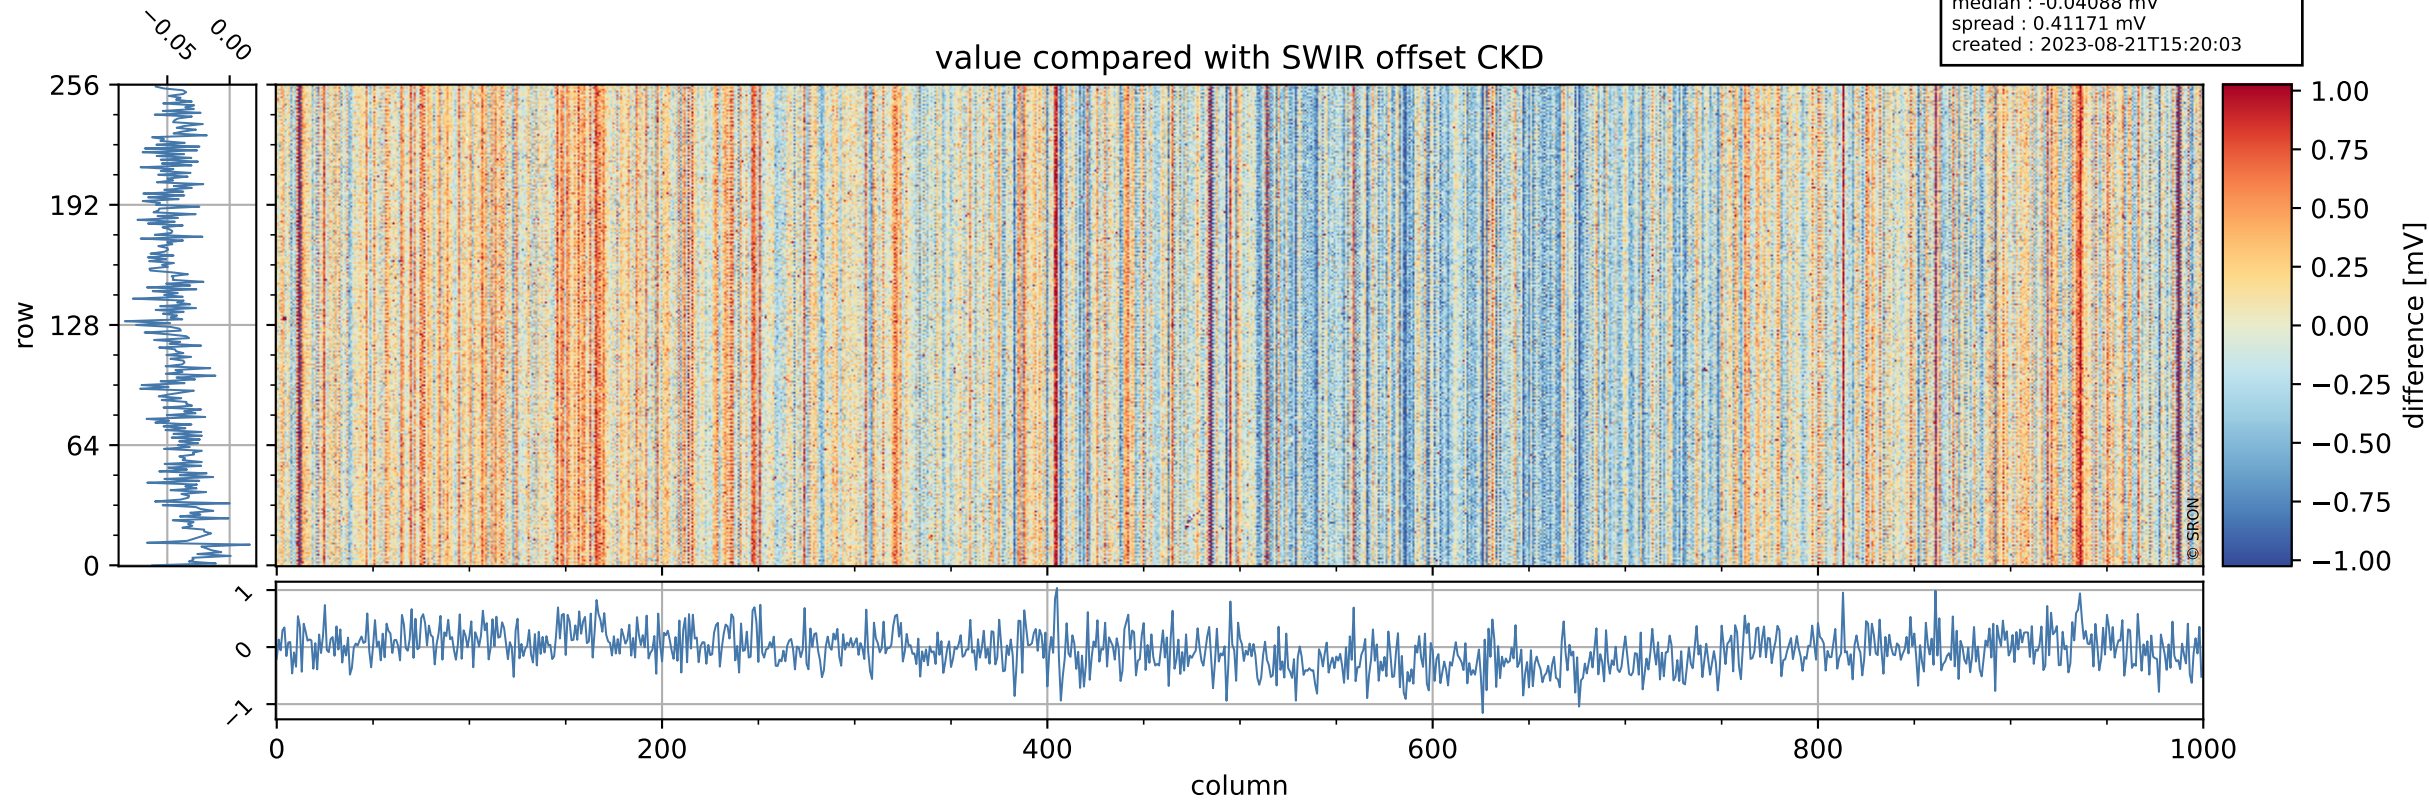

## value detector map

# Tropomi SWIR offset (official)

orbits : 20 in [24742, 24787]  
coverage : 2022-07-23 / 2022-07-26  
median : 30.649  $\mu\text{V}$   
spread : 15.052  $\mu\text{V}$   
created : 2023-08-21T15:20:02

# Tropomi SWIR offset (official)

orbits : 20 in [24742, 24787]  
coverage : 2022-07-23 / 2022-07-26  
median : -0.04088 mV  
spread : 0.41171 mV  
created : 2023-08-21T15:20:03

value compared with SWIR offset CKD

# Tropomi SWIR offset (official) ground-tracks of Sentinel-5P

orbits : 20 in [24742, 24787]  
coverage : 2022-07-23 / 2022-07-26  
created : 2023-08-21T15:20:03