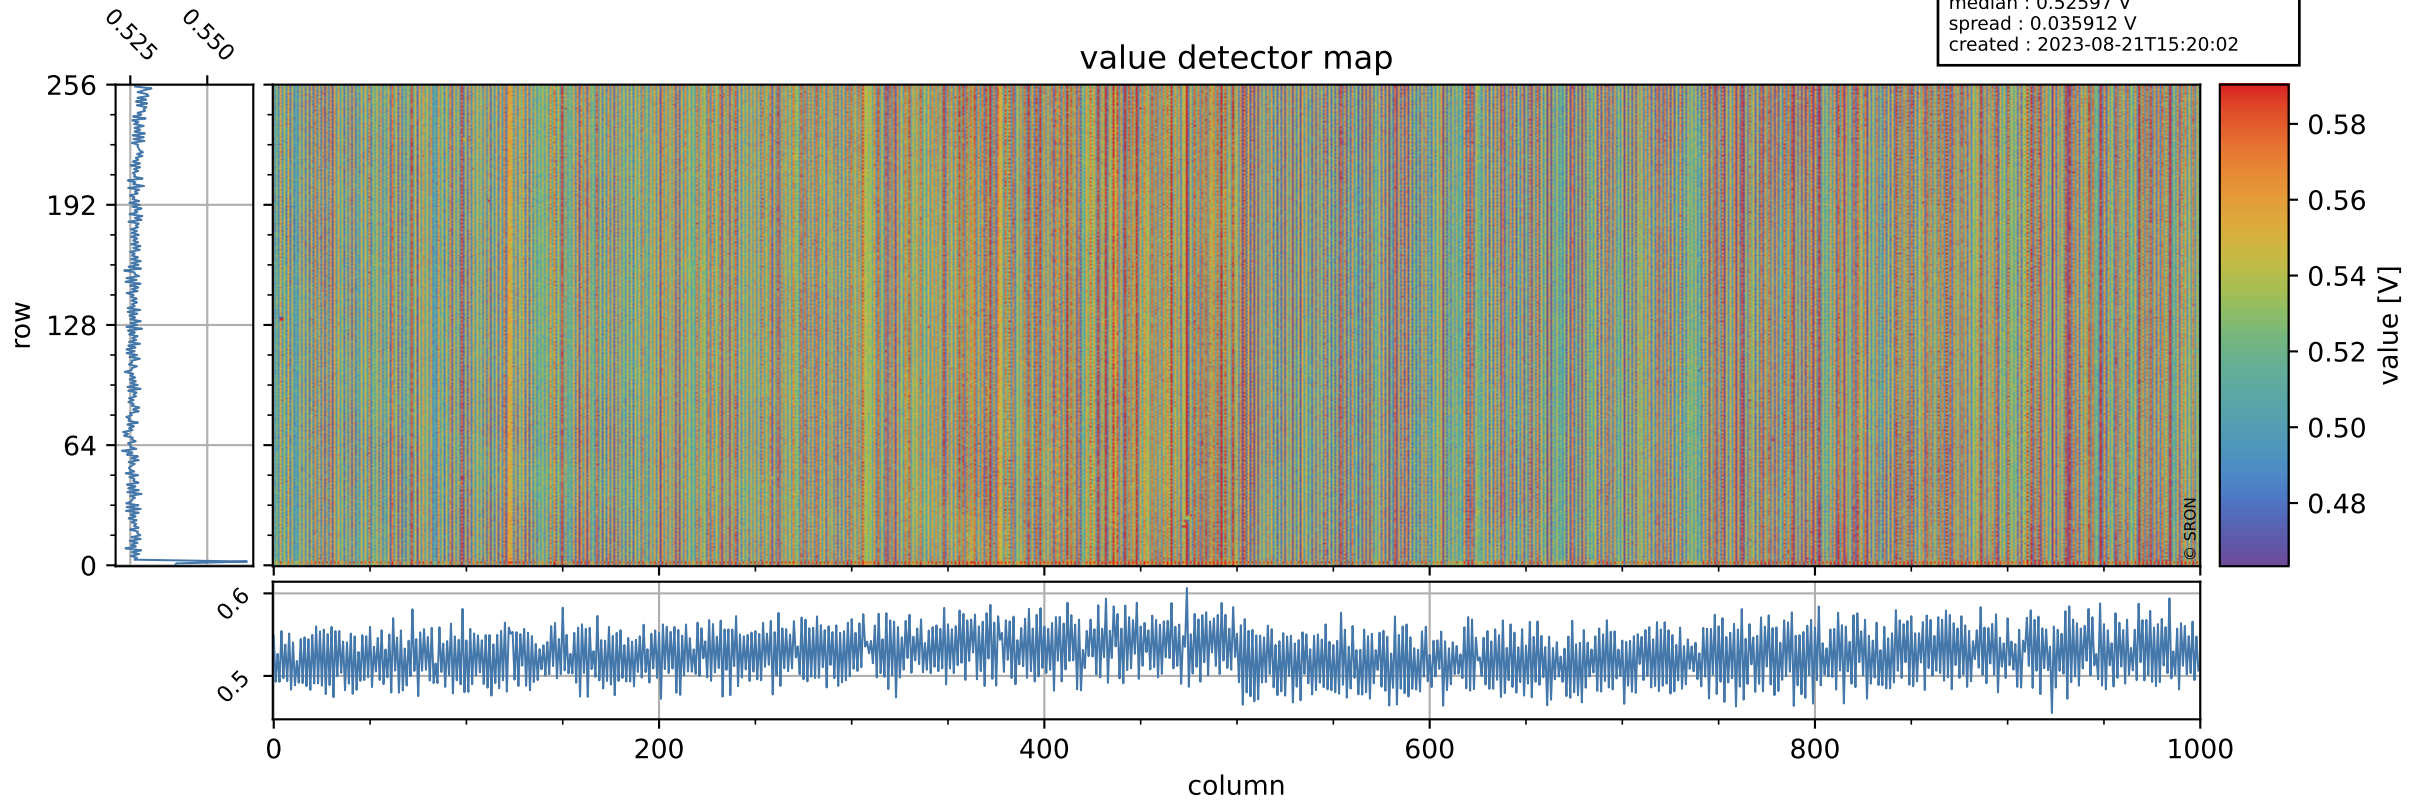

# Tropomi SWIR offset (official)

orbits : 20 in [24742, 24787]  
coverage : 2022-07-23 / 2022-07-26  
median : 0.52597 V  
spread : 0.035912 V  
created : 2023-08-21T15:20:02

## value detector map

# Tropomi SWIR offset (official)

orbits : 20 in [24742, 24787]  
coverage : 2022-07-23 / 2022-07-26  
median : 30.649  $\mu\text{V}$   
spread : 15.052  $\mu\text{V}$   
created : 2023-08-21T15:20:02

# Tropomi SWIR offset (official) ground-tracks of Sentinel-5P

orbits : 20 in [24742, 24787]  
coverage : 2022-07-23 / 2022-07-26  
created : 2023-08-21T15:20:03