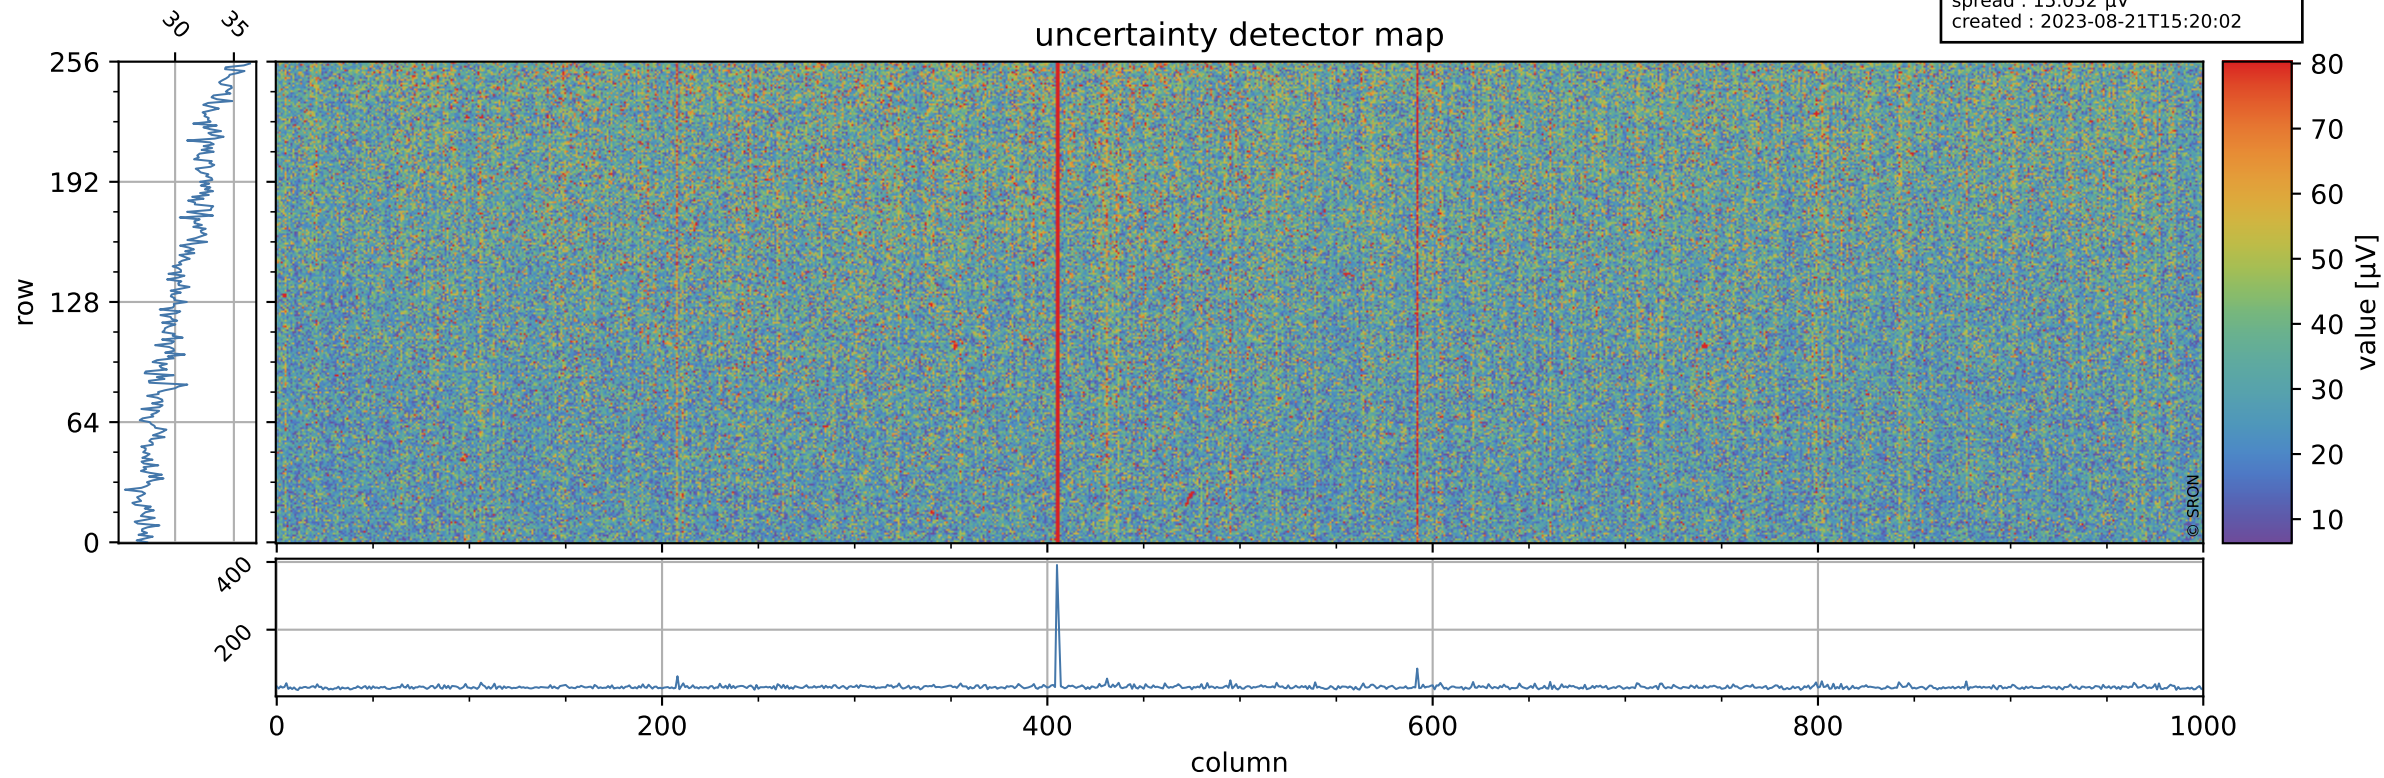

# Tropomi SWIR offset (official)

orbits : 20 in [24742, 24787]  
coverage : 2022-07-23 / 2022-07-26  
median : 0.52597 V  
spread : 0.035912 V  
created : 2023-08-21T15:20:02

## value detector map

# Tropomi SWIR offset (official)

orbits : 20 in [24742, 24787]  
coverage : 2022-07-23 / 2022-07-26  
median : 30.649  $\mu\text{V}$   
spread : 15.052  $\mu\text{V}$   
created : 2023-08-21T15:20:02

# Tropomi SWIR offset (official) ground-tracks of Sentinel-5P

orbits : 20 in [24742, 24787]  
coverage : 2022-07-23 / 2022-07-26  
created : 2023-08-21T15:20:03