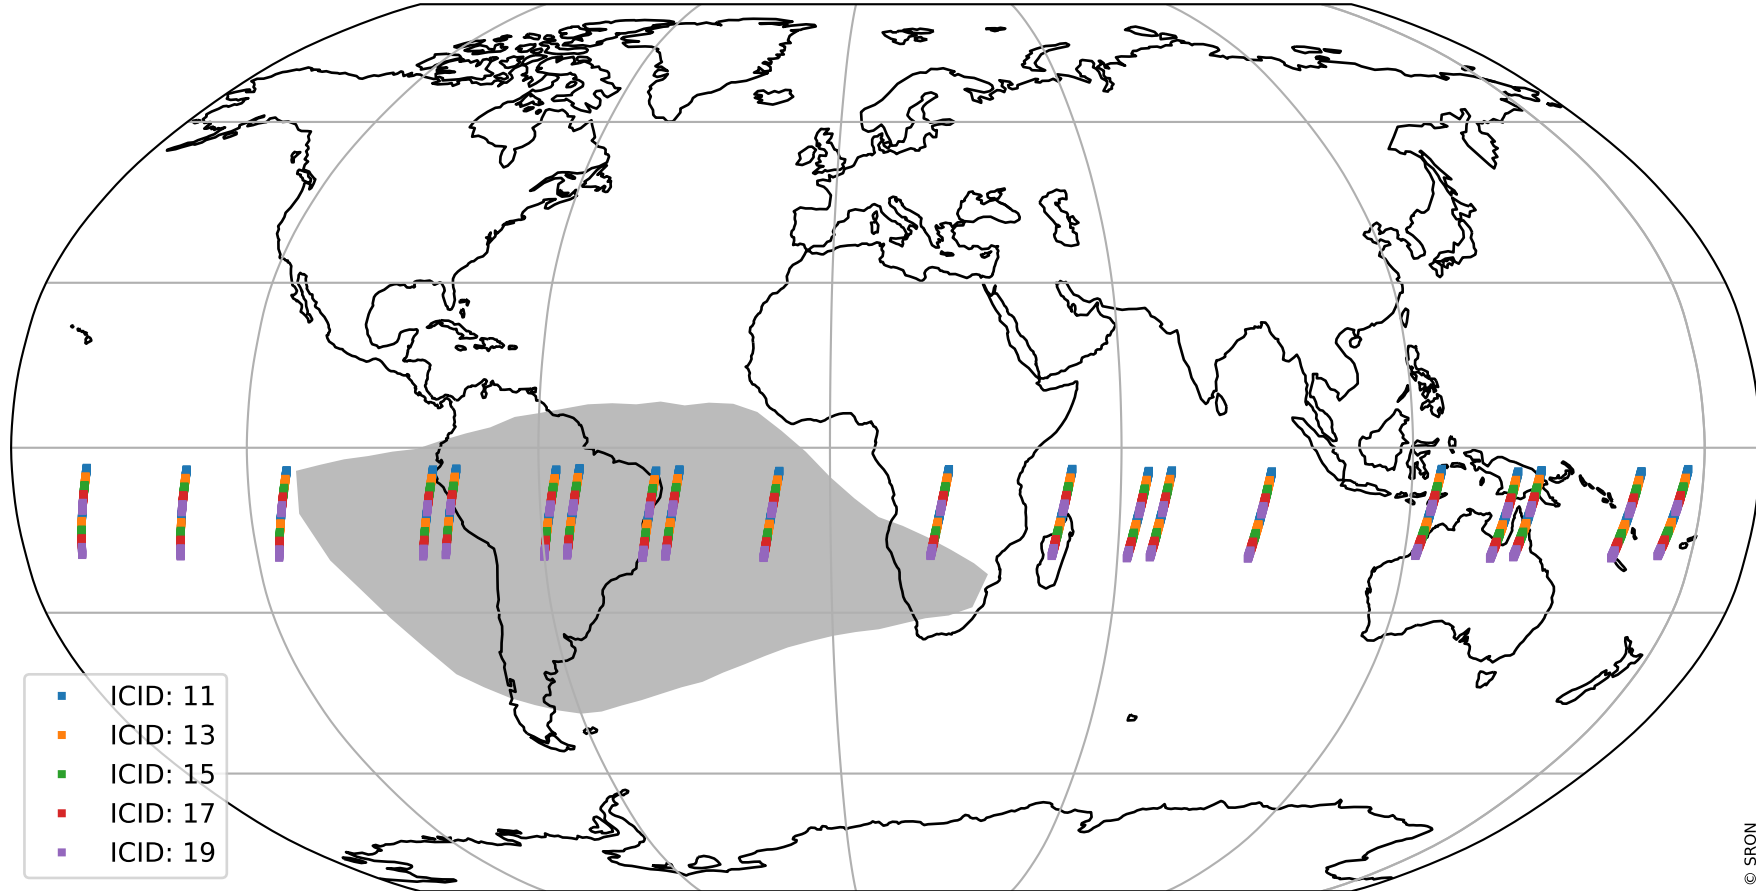

# Tropomi SWIR offset (official)

orbits : 20 in [24742, 24787]  
coverage : 2022-07-23 / 2022-07-26  
median : 30.649  $\mu\text{V}$   
spread : 15.052  $\mu\text{V}$   
created : 2023-08-21T15:20:02

# Tropomi SWIR offset (official)

orbits : 20 in [24742, 24787]  
coverage : 2022-07-23 / 2022-07-26  
median : -0.04088 mV  
spread : 0.41171 mV  
created : 2023-08-21T15:20:03

value compared with SWIR offset CKD

# Tropomi SWIR offset (official) ground-tracks of Sentinel-5P

orbits : 20 in [24742, 24787]  
coverage : 2022-07-23 / 2022-07-26  
created : 2023-08-21T15:20:03

# Tropomi SWIR offset (official)

orbits : [2827, 24787]  
coverage : 2018-04-30 / 2022-07-26  
created : 2023-08-21T15:20:04