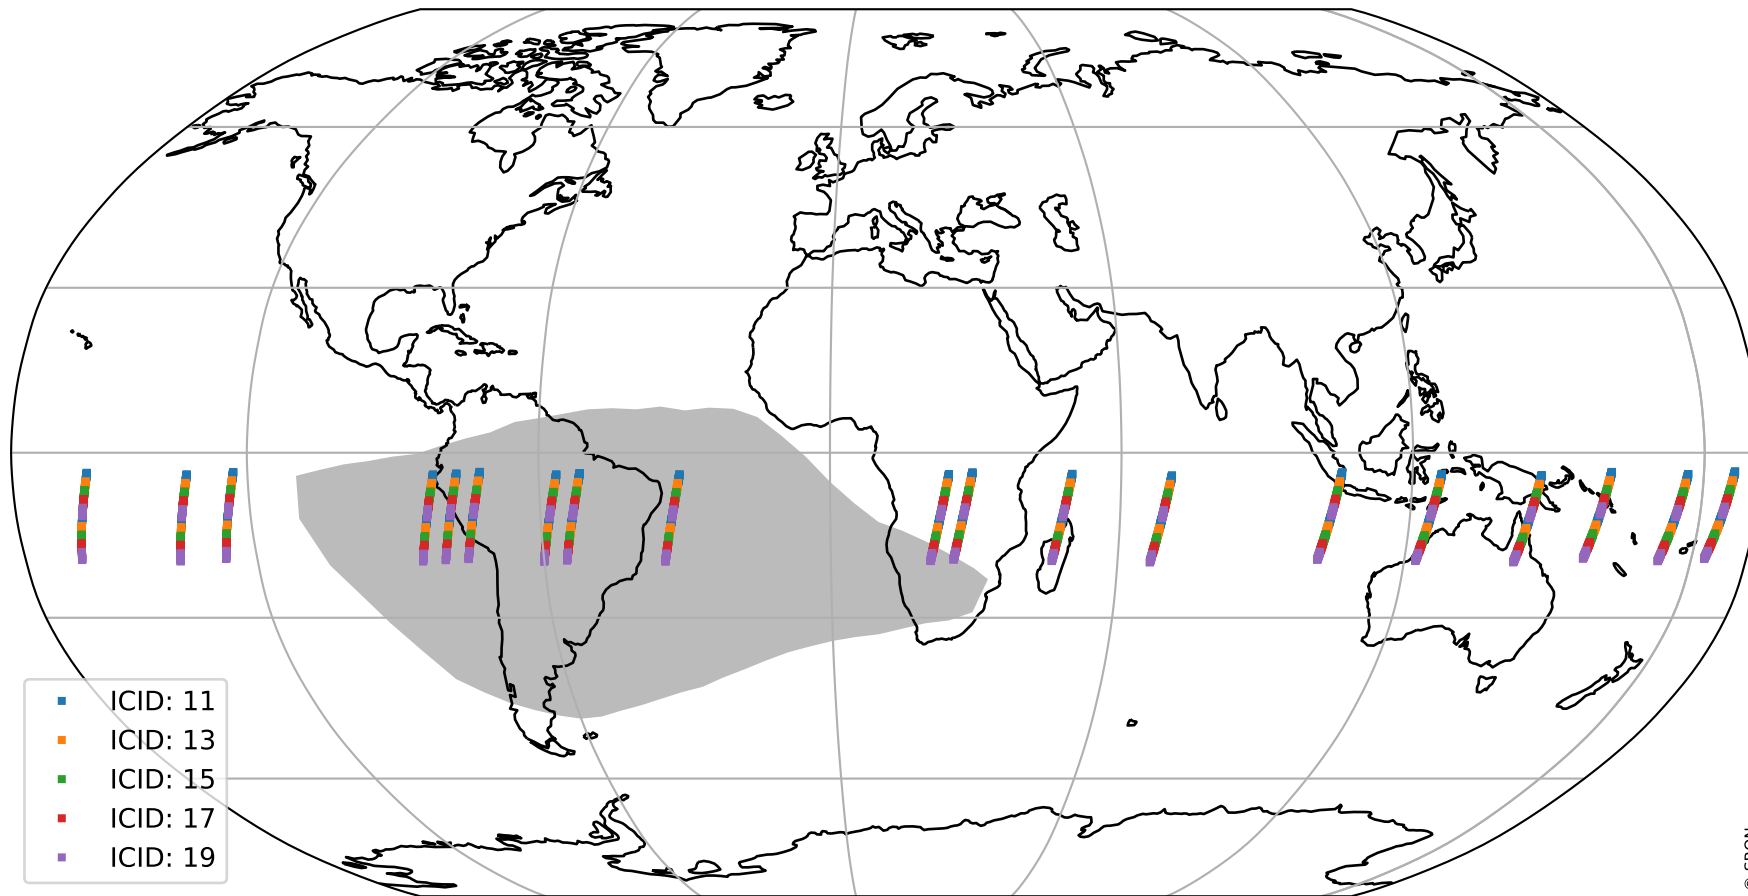

Tropomi SWIR offset (official)

orbits : 19 in [24757, 24802]
coverage : 2022-07-24 / 2022-07-27
median : 0.52598 V
spread : 0.03591 V
created : 2023-08-21T15:20:05

value detector map

Tropomi SWIR offset (official)

orbits : 19 in [24757, 24802]
coverage : 2022-07-24 / 2022-07-27
median : 30.228 μV
spread : 14.951 μV
created : 2023-08-21T15:20:05

Tropomi SWIR offset (official)

orbits : 19 in [24757, 24802]
coverage : 2022-07-24 / 2022-07-27
median : -0.027838 mV
spread : 0.41214 mV
created : 2023-08-21T15:20:06

value compared with SWIR offset CKD

Tropomi SWIR offset (official) ground-tracks of Sentinel-5P

orbits : 19 in [24757, 24802]
coverage : 2022-07-24 / 2022-07-27
created : 2023-08-21T15:20:06

Tropomi SWIR offset (official)

orbits : [2827, 24802]
coverage : 2018-04-30 / 2022-07-27
created : 2023-08-21T15:20:06

trend of detector median & temperatures