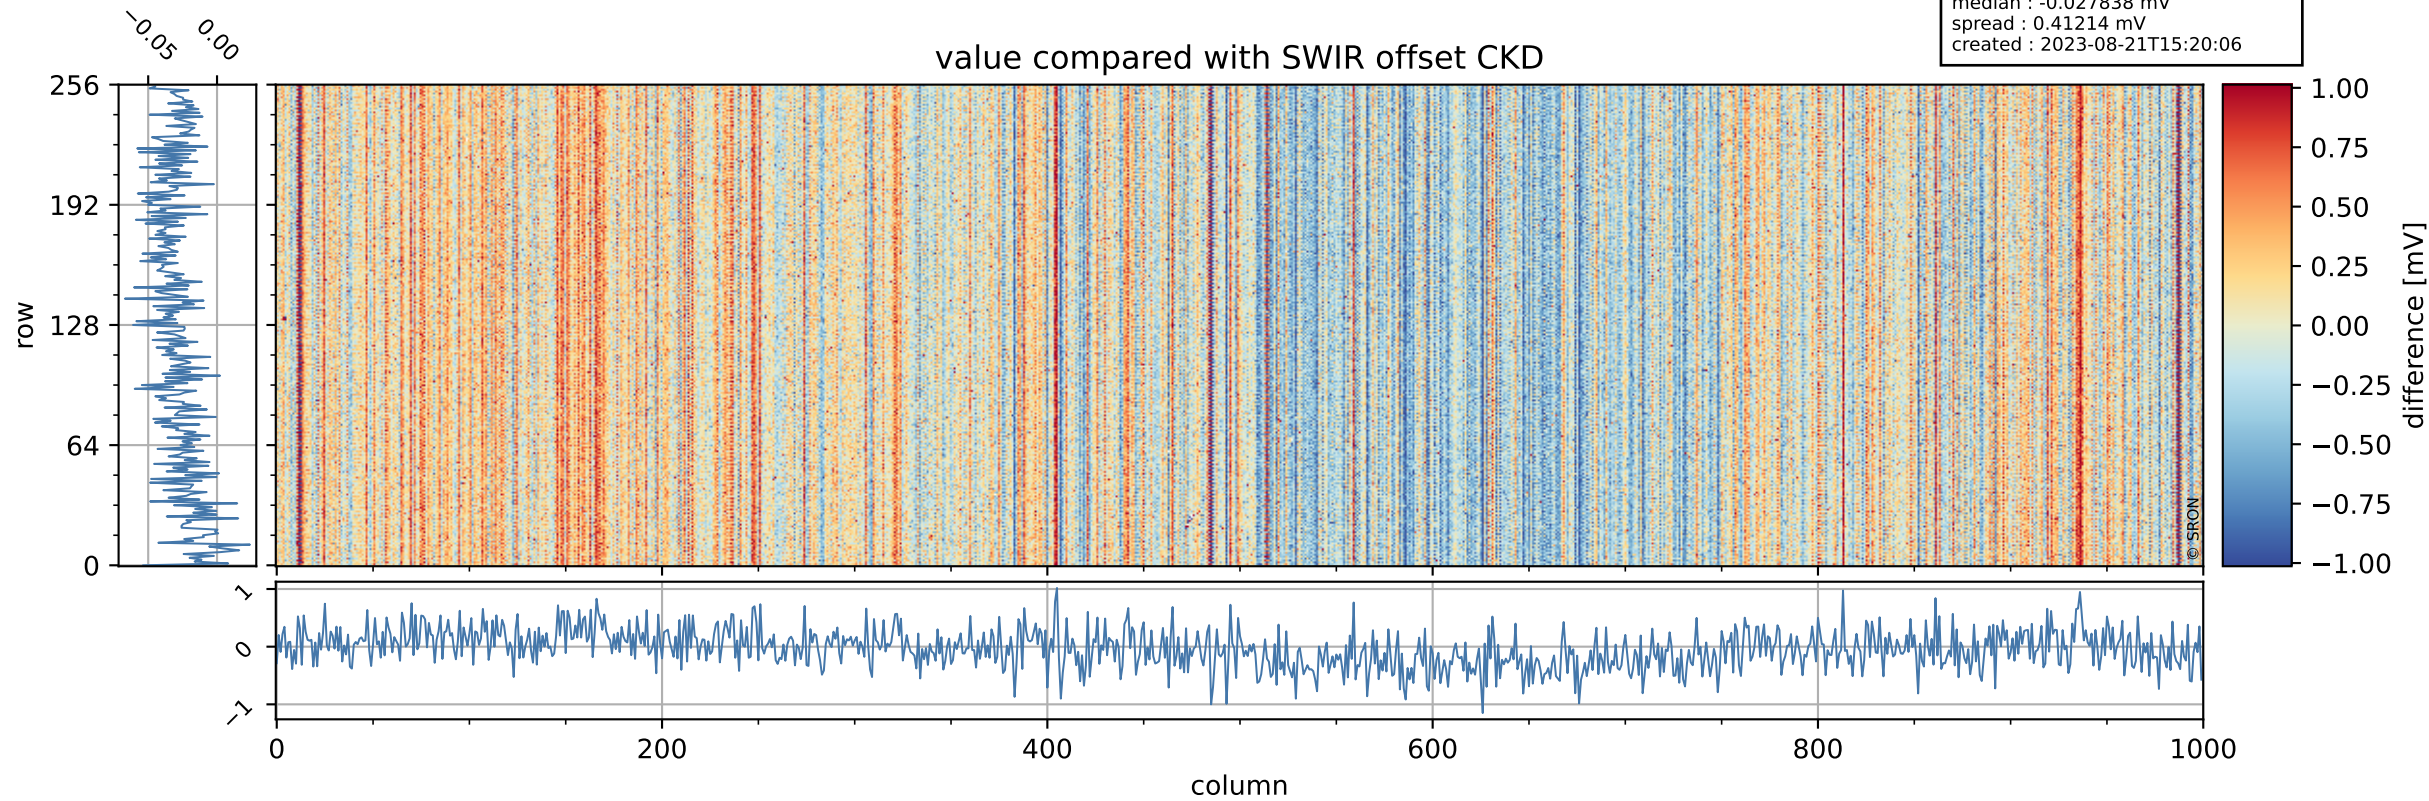

Tropomi SWIR offset (official)

orbits : 19 in [24757, 24802]
coverage : 2022-07-24 / 2022-07-27
median : 0.52598 V
spread : 0.03591 V
created : 2023-08-21T15:20:05

value detector map

Tropomi SWIR offset (official)

orbits : 19 in [24757, 24802]
coverage : 2022-07-24 / 2022-07-27
median : 30.228 μV
spread : 14.951 μV
created : 2023-08-21T15:20:05

Tropomi SWIR offset (official)

orbits : 19 in [24757, 24802]
coverage : 2022-07-24 / 2022-07-27
median : -0.027838 mV
spread : 0.41214 mV
created : 2023-08-21T15:20:06

value compared with SWIR offset CKD

Tropomi SWIR offset (official) ground-tracks of Sentinel-5P

orbits : 19 in [24757, 24802]
coverage : 2022-07-24 / 2022-07-27
created : 2023-08-21T15:20:06

Tropomi SWIR offset (official)

orbits : [2827, 24802]
coverage : 2018-04-30 / 2022-07-27
created : 2023-08-21T15:20:06

trend of detector median & temperatures