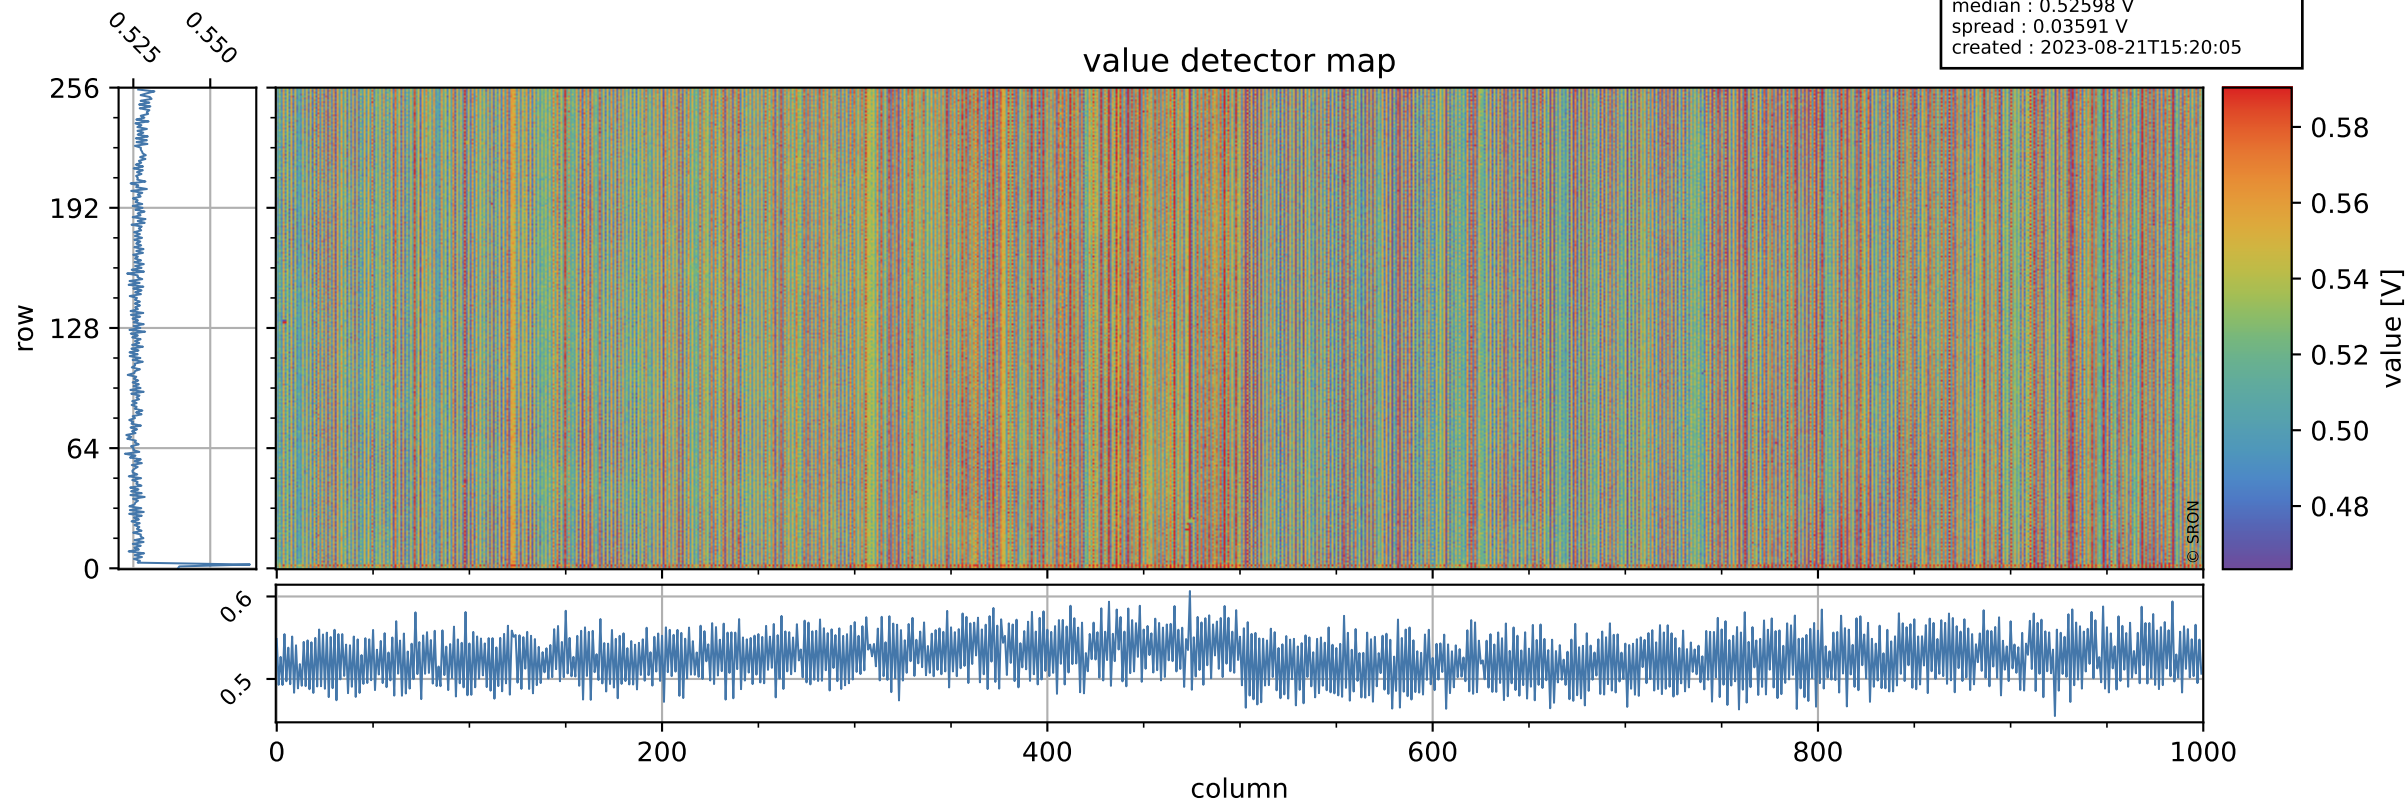

Tropomi SWIR offset (official)

orbits : 19 in [24757, 24802]
coverage : 2022-07-24 / 2022-07-27
median : 0.52598 V
spread : 0.03591 V
created : 2023-08-21T15:20:05

value detector map

Tropomi SWIR offset (official)

orbits : 19 in [24757, 24802]
coverage : 2022-07-24 / 2022-07-27
median : 30.228 μV
spread : 14.951 μV
created : 2023-08-21T15:20:05

Tropomi SWIR offset (official)

orbits : 19 in [24757, 24802]
coverage : 2022-07-24 / 2022-07-27
median : -0.027838 mV
spread : 0.41214 mV
created : 2023-08-21T15:20:06

value compared with SWIR offset CKD

Tropomi SWIR offset (official) ground-tracks of Sentinel-5P

orbits : 19 in [24757, 24802]
coverage : 2022-07-24 / 2022-07-27
created : 2023-08-21T15:20:06

Tropomi SWIR offset (official)

orbits : [2827, 24802]
coverage : 2018-04-30 / 2022-07-27
created : 2023-08-21T15:20:06

trend of detector median & temperatures