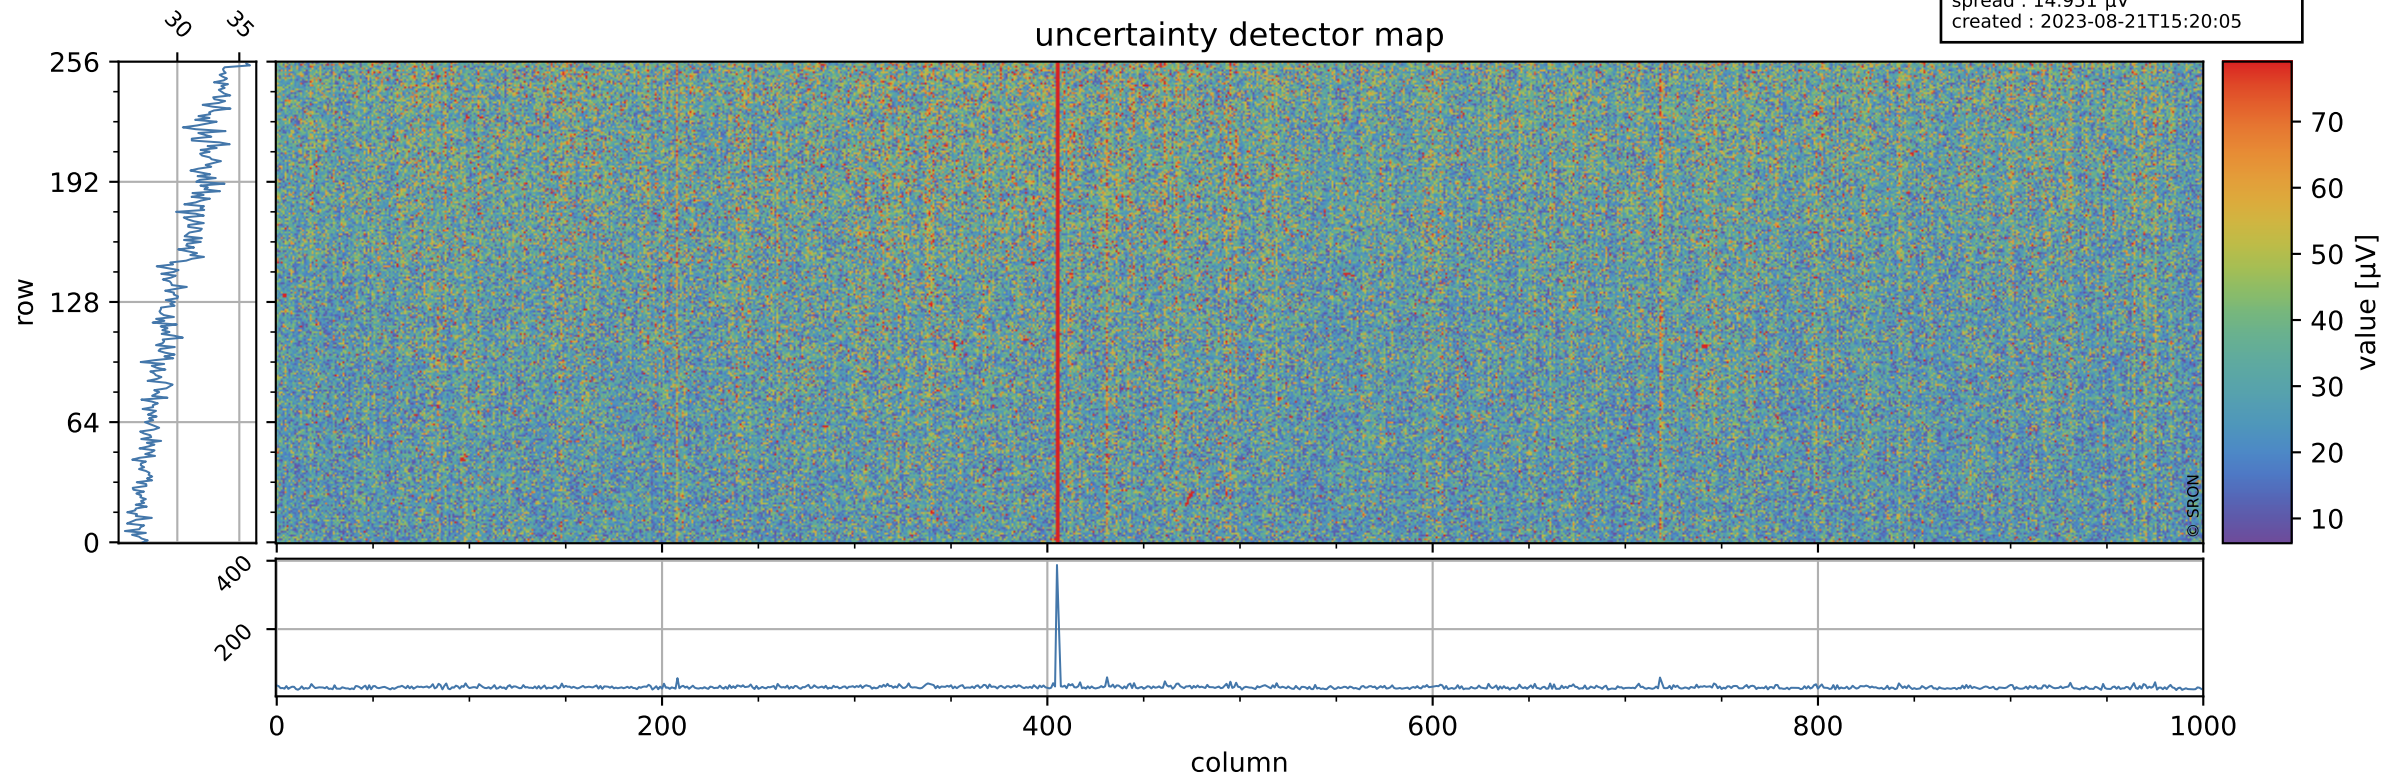

Tropomi SWIR offset (official)

orbits : 19 in [24757, 24802]
coverage : 2022-07-24 / 2022-07-27
median : 0.52598 V
spread : 0.03591 V
created : 2023-08-21T15:20:05

value detector map

Tropomi SWIR offset (official)

orbits : 19 in [24757, 24802]
coverage : 2022-07-24 / 2022-07-27
median : 30.228 μV
spread : 14.951 μV
created : 2023-08-21T15:20:05

Tropomi SWIR offset (official)

orbits : 19 in [24757, 24802]
coverage : 2022-07-24 / 2022-07-27
median : -0.027838 mV
spread : 0.41214 mV
created : 2023-08-21T15:20:06

value compared with SWIR offset CKD

Tropomi SWIR offset (official) ground-tracks of Sentinel-5P

orbits : 19 in [24757, 24802]
coverage : 2022-07-24 / 2022-07-27
created : 2023-08-21T15:20:06

Tropomi SWIR offset (official)

orbits : [2827, 24802]
coverage : 2018-04-30 / 2022-07-27
created : 2023-08-21T15:20:06

trend of detector median & temperatures