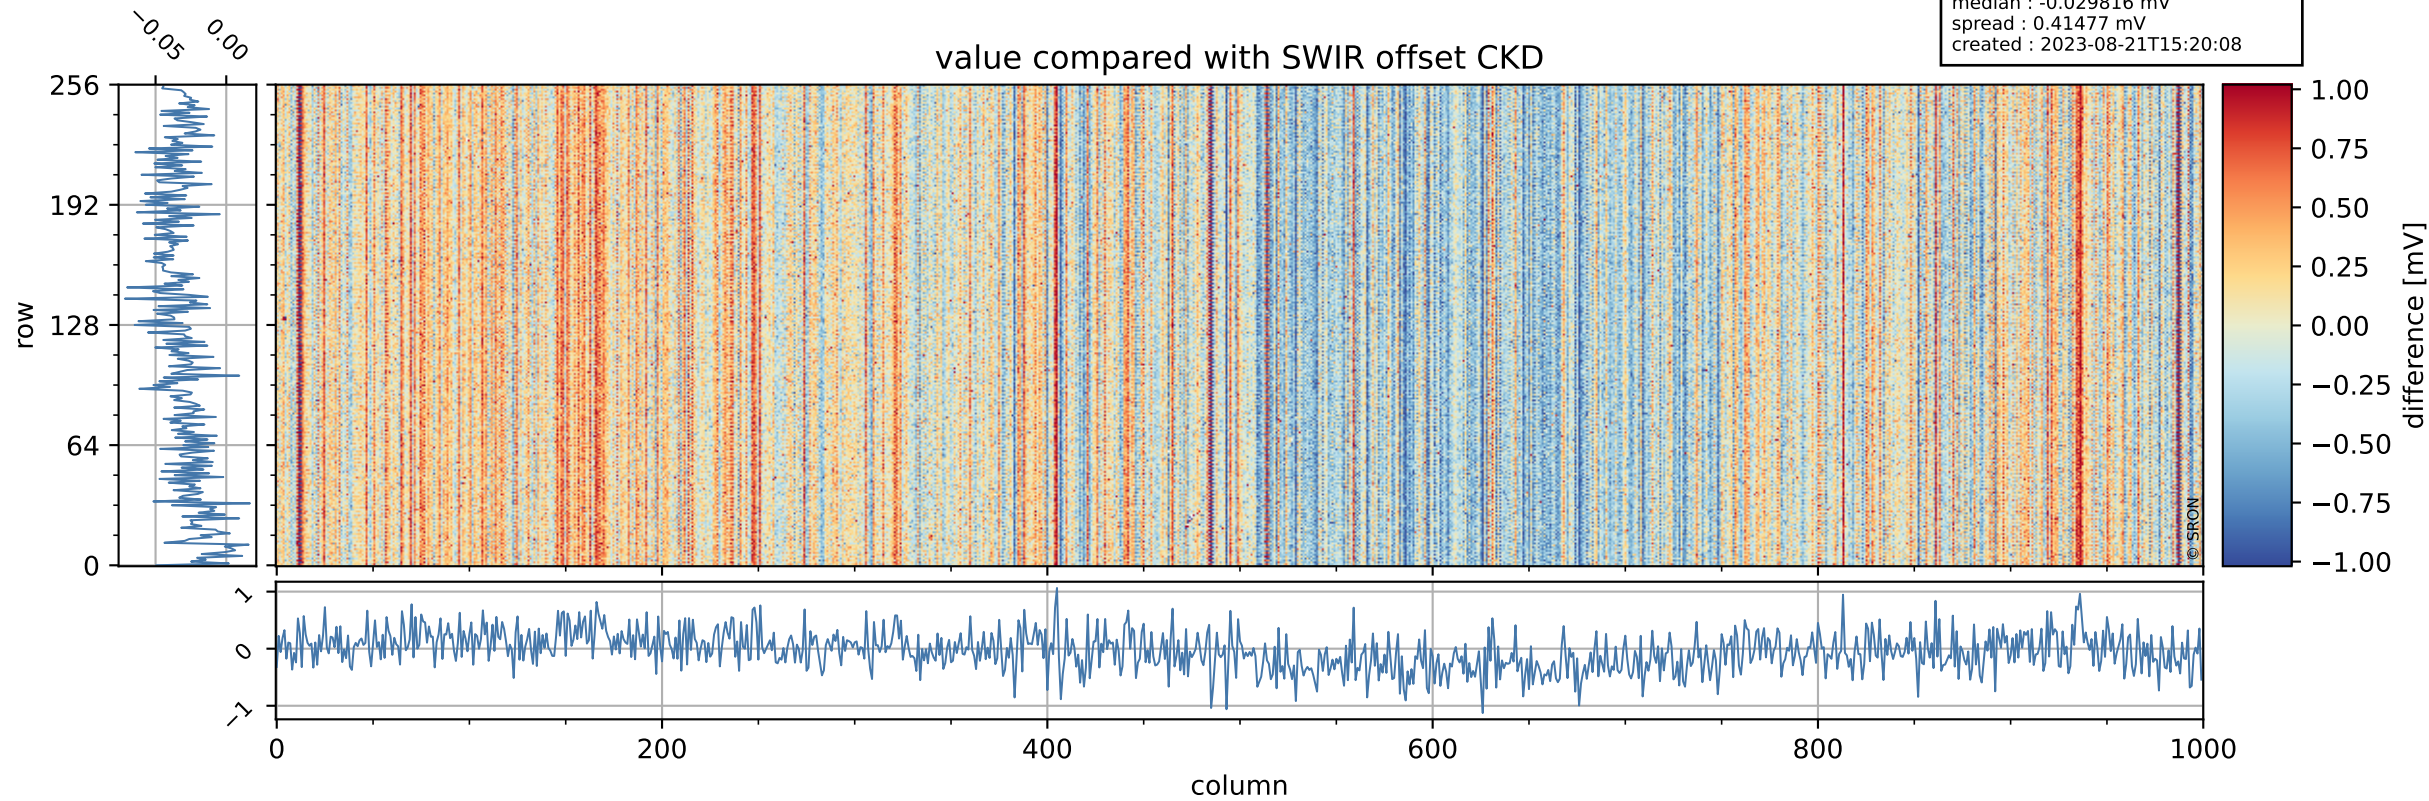

Tropomi SWIR offset (official)

orbits : 19 in [24772, 24817]
coverage : 2022-07-25 / 2022-07-28
median : 0.52598 V
spread : 0.03591 V
created : 2023-08-21T15:20:08

value detector map

Tropomi SWIR offset (official)

orbits : 19 in [24772, 24817]
coverage : 2022-07-25 / 2022-07-28
median : 29.867 μV
spread : 14.78 μV
created : 2023-08-21T15:20:08

Tropomi SWIR offset (official)

orbits : 19 in [24772, 24817]
coverage : 2022-07-25 / 2022-07-28
median : -0.029816 mV
spread : 0.41477 mV
created : 2023-08-21T15:20:08

value compared with SWIR offset CKD

Tropomi SWIR offset (official) ground-tracks of Sentinel-5P

orbits : 19 in [24772, 24817]
coverage : 2022-07-25 / 2022-07-28
created : 2023-08-21T15:20:09

Tropomi SWIR offset (official)

orbits : [2827, 24817]
coverage : 2018-04-30 / 2022-07-28
created : 2023-08-21T15:20:10

trend of detector median & temperatures