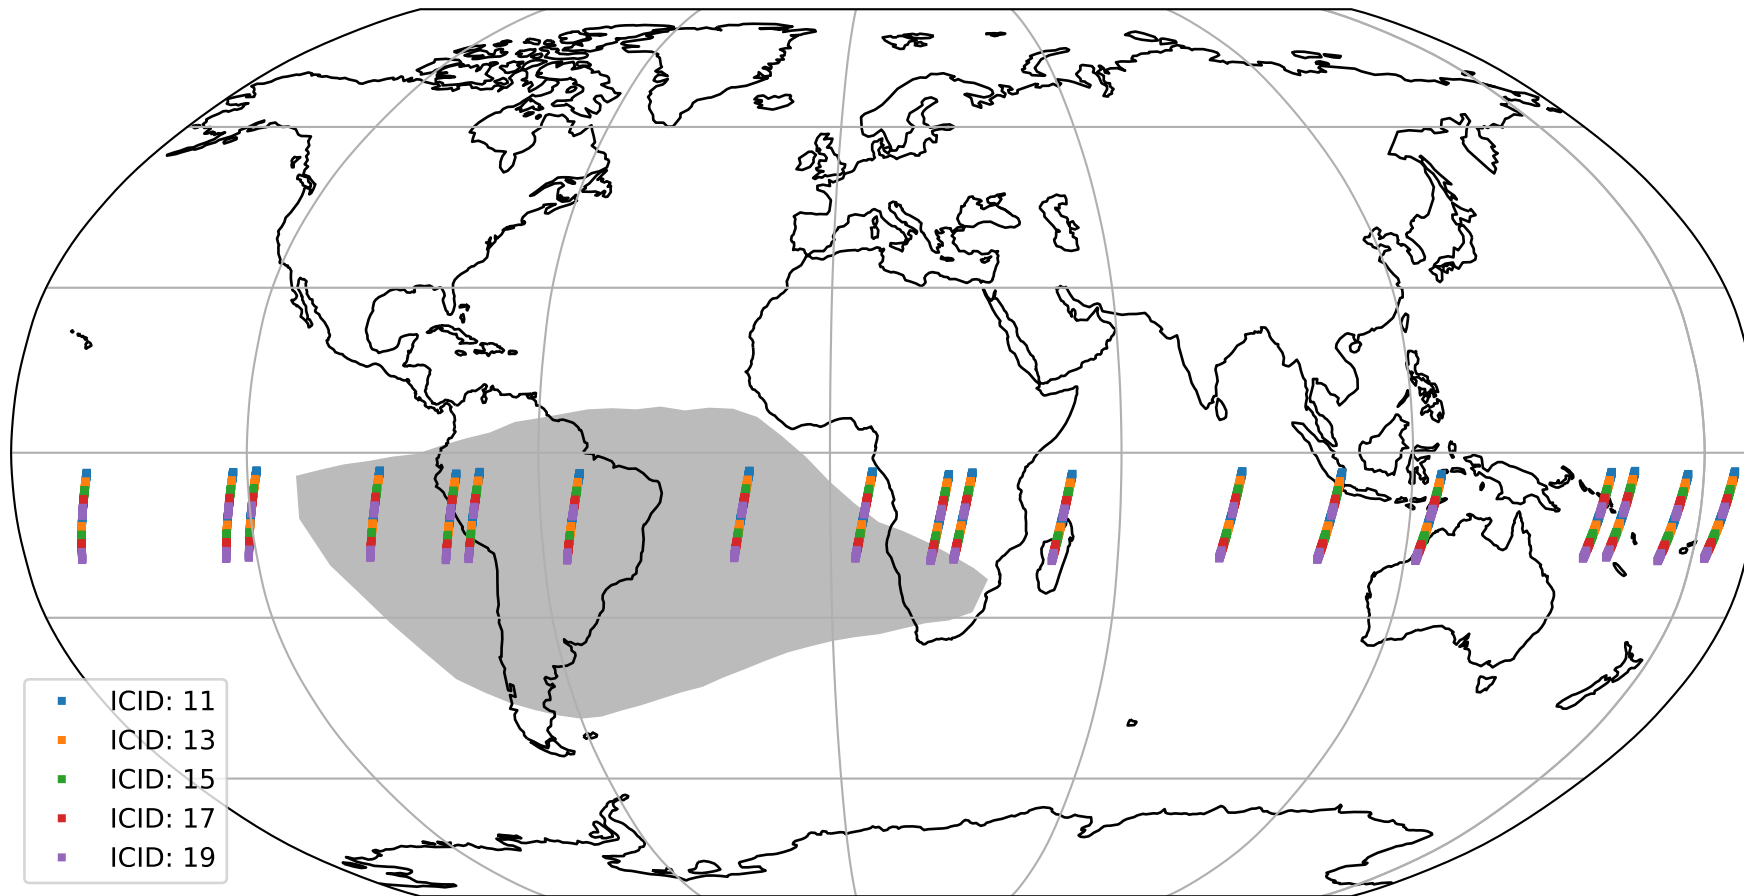

Tropomi SWIR offset (official)

orbits : 19 in [24772, 24817]
coverage : 2022-07-25 / 2022-07-28
median : 0.52598 V
spread : 0.03591 V
created : 2023-08-21T15:20:08

value detector map

Tropomi SWIR offset (official)

orbits : 19 in [24772, 24817]
coverage : 2022-07-25 / 2022-07-28
median : 29.867 μV
spread : 14.78 μV
created : 2023-08-21T15:20:08

Tropomi SWIR offset (official)

orbits : 19 in [24772, 24817]
coverage : 2022-07-25 / 2022-07-28
median : -0.029816 mV
spread : 0.41477 mV
created : 2023-08-21T15:20:08

value compared with SWIR offset CKD

Tropomi SWIR offset (official) ground-tracks of Sentinel-5P

orbits : 19 in [24772, 24817]
coverage : 2022-07-25 / 2022-07-28
created : 2023-08-21T15:20:09

Tropomi SWIR offset (official)

orbits : [2827, 24817]
coverage : 2018-04-30 / 2022-07-28
created : 2023-08-21T15:20:10

trend of detector median & temperatures