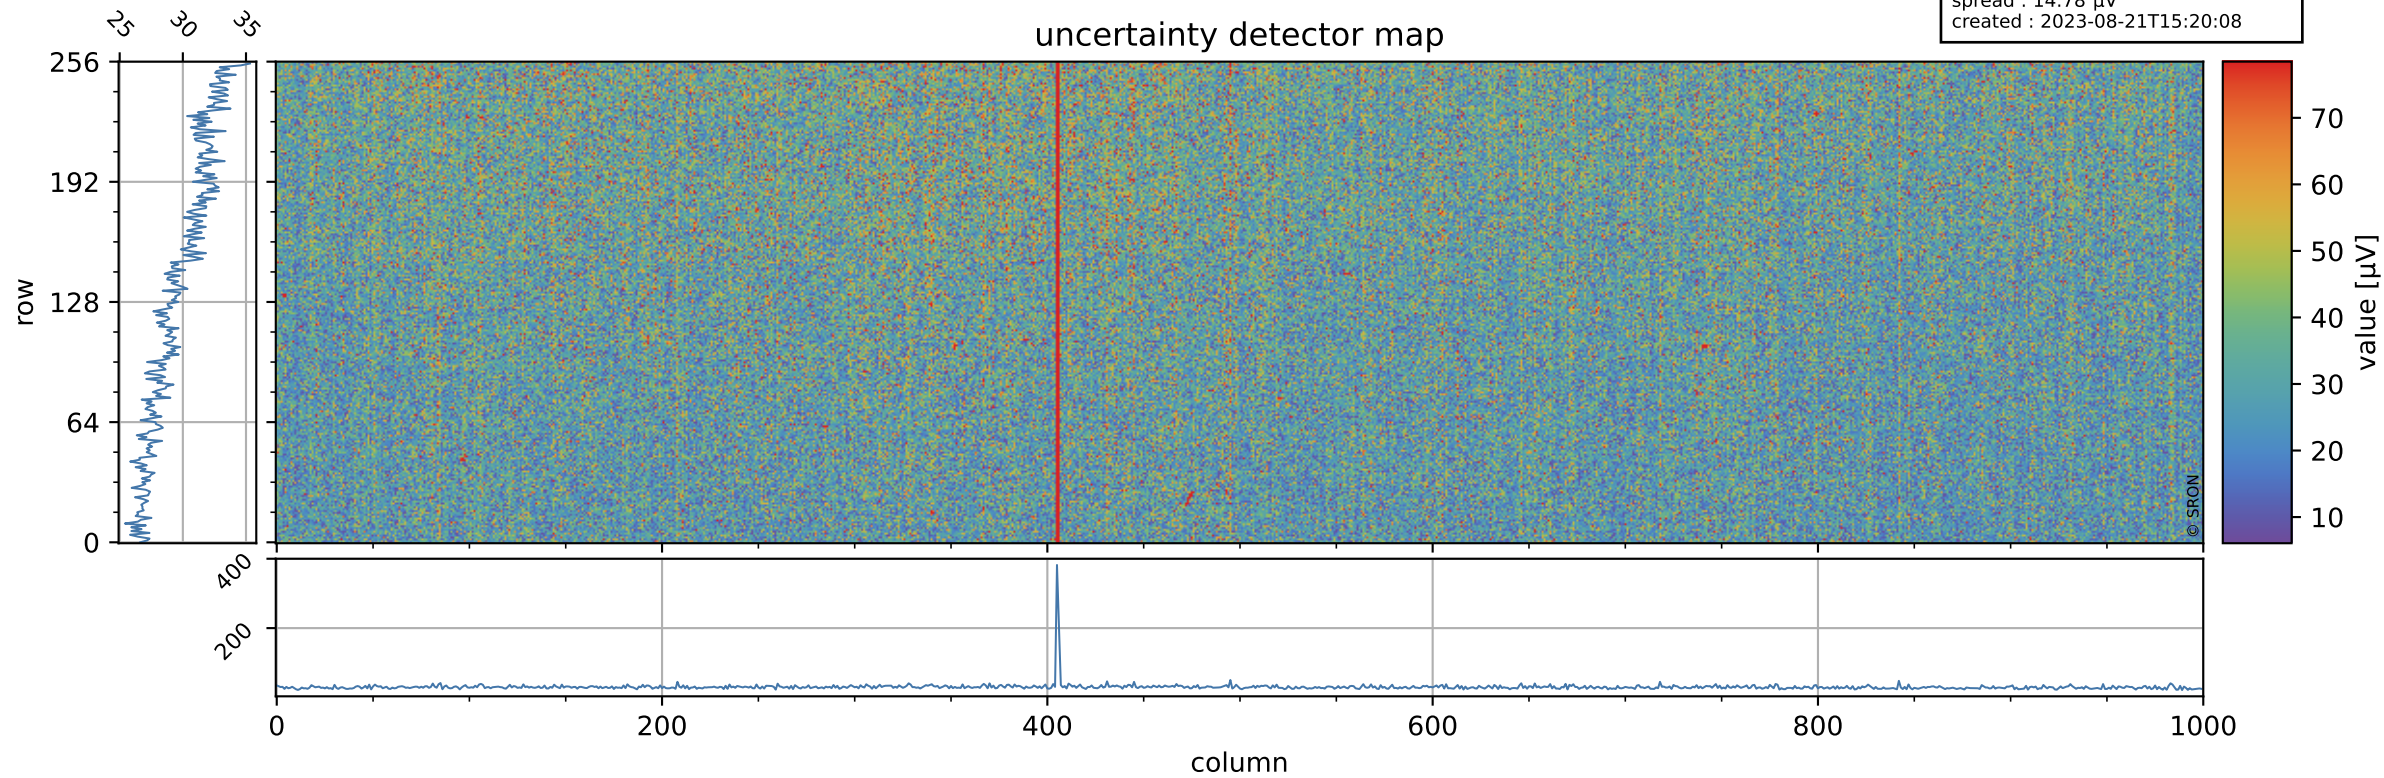

Tropomi SWIR offset (official)

orbits : 19 in [24772, 24817]
coverage : 2022-07-25 / 2022-07-28
median : 0.52598 V
spread : 0.03591 V
created : 2023-08-21T15:20:08

value detector map

Tropomi SWIR offset (official)

orbits : 19 in [24772, 24817]
coverage : 2022-07-25 / 2022-07-28
median : 29.867 μV
spread : 14.78 μV
created : 2023-08-21T15:20:08

Tropomi SWIR offset (official)

orbits : 19 in [24772, 24817]
coverage : 2022-07-25 / 2022-07-28
median : -0.029816 mV
spread : 0.41477 mV
created : 2023-08-21T15:20:08

value compared with SWIR offset CKD

Tropomi SWIR offset (official) ground-tracks of Sentinel-5P

orbits : 19 in [24772, 24817]
coverage : 2022-07-25 / 2022-07-28
created : 2023-08-21T15:20:09

Tropomi SWIR offset (official)

orbits : [2827, 24817]
coverage : 2018-04-30 / 2022-07-28
created : 2023-08-21T15:20:10

trend of detector median & temperatures