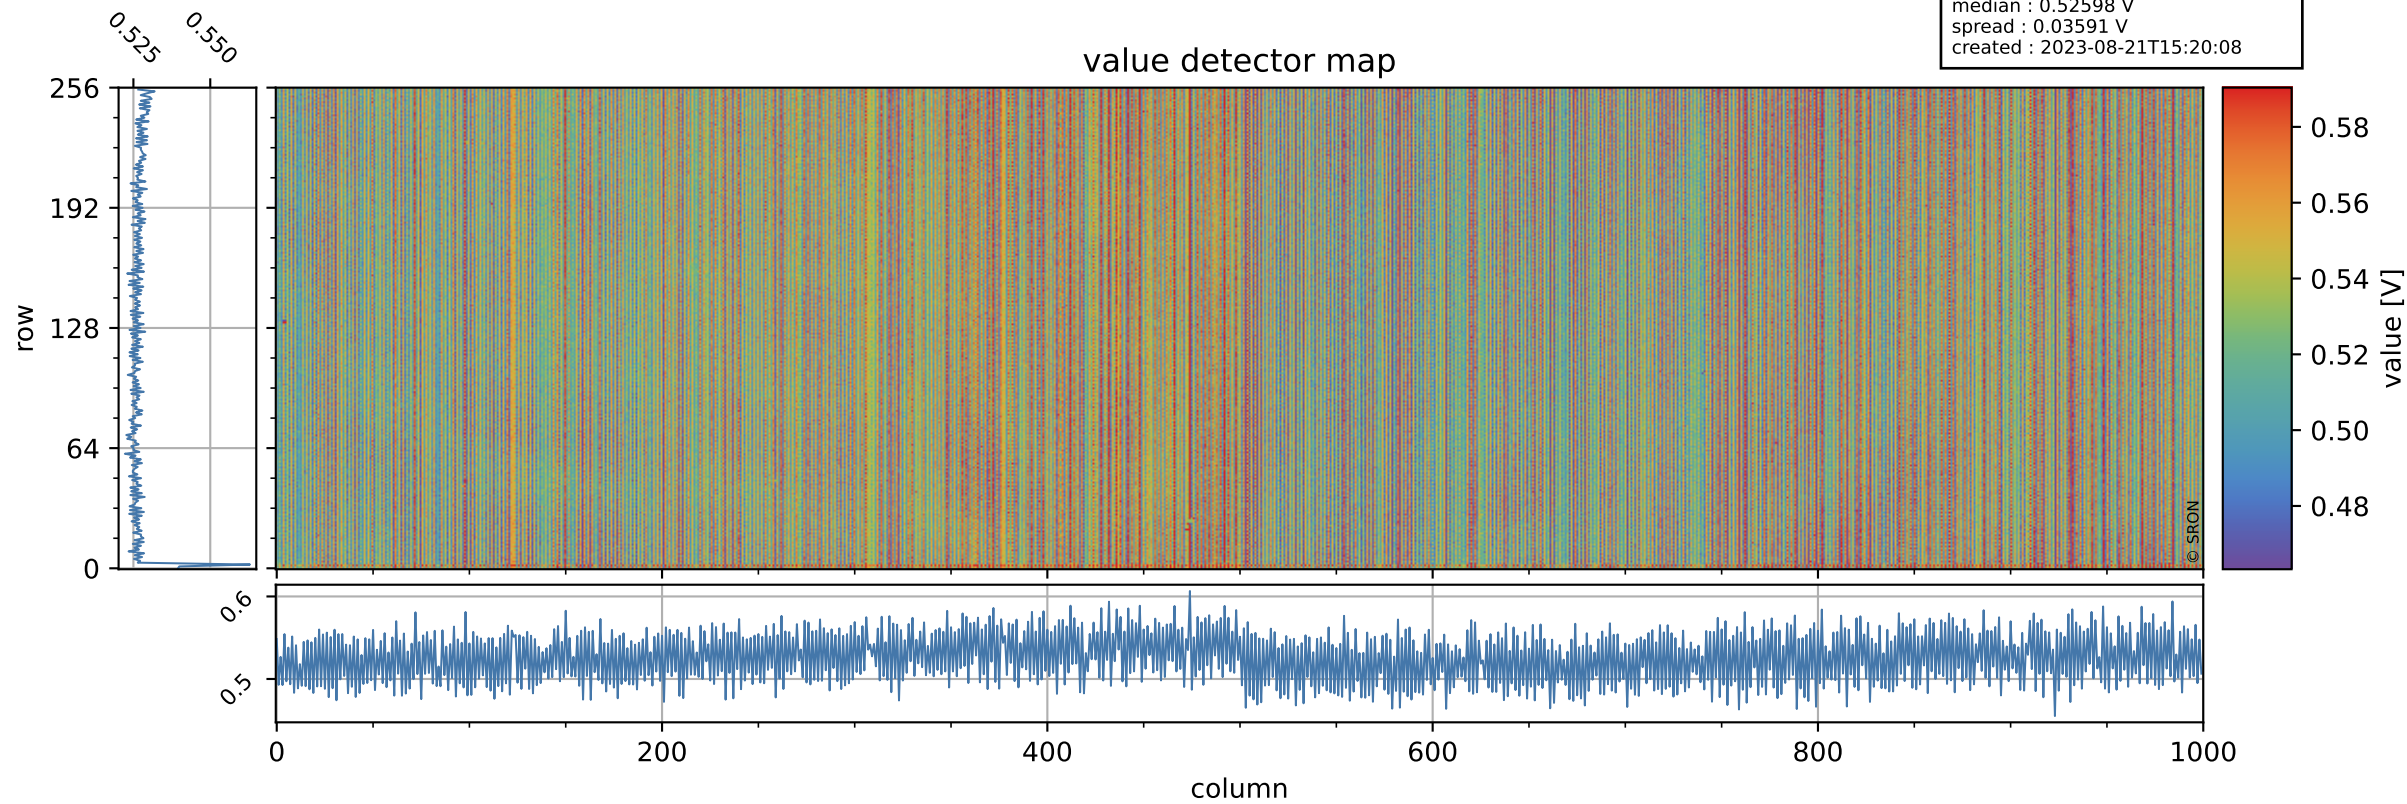

Tropomi SWIR offset (official)

orbits : 19 in [24772, 24817]
coverage : 2022-07-25 / 2022-07-28
median : 0.52598 V
spread : 0.03591 V
created : 2023-08-21T15:20:08

value detector map

Tropomi SWIR offset (official)

orbits : 19 in [24772, 24817]
coverage : 2022-07-25 / 2022-07-28
median : 29.867 μV
spread : 14.78 μV
created : 2023-08-21T15:20:08

Tropomi SWIR offset (official)

orbits : 19 in [24772, 24817]
coverage : 2022-07-25 / 2022-07-28
median : -0.029816 mV
spread : 0.41477 mV
created : 2023-08-21T15:20:08

value compared with SWIR offset CKD

Tropomi SWIR offset (official) ground-tracks of Sentinel-5P

orbits : 19 in [24772, 24817]
coverage : 2022-07-25 / 2022-07-28
created : 2023-08-21T15:20:09

Tropomi SWIR offset (official)

orbits : [2827, 24817]
coverage : 2018-04-30 / 2022-07-28
created : 2023-08-21T15:20:10

trend of detector median & temperatures