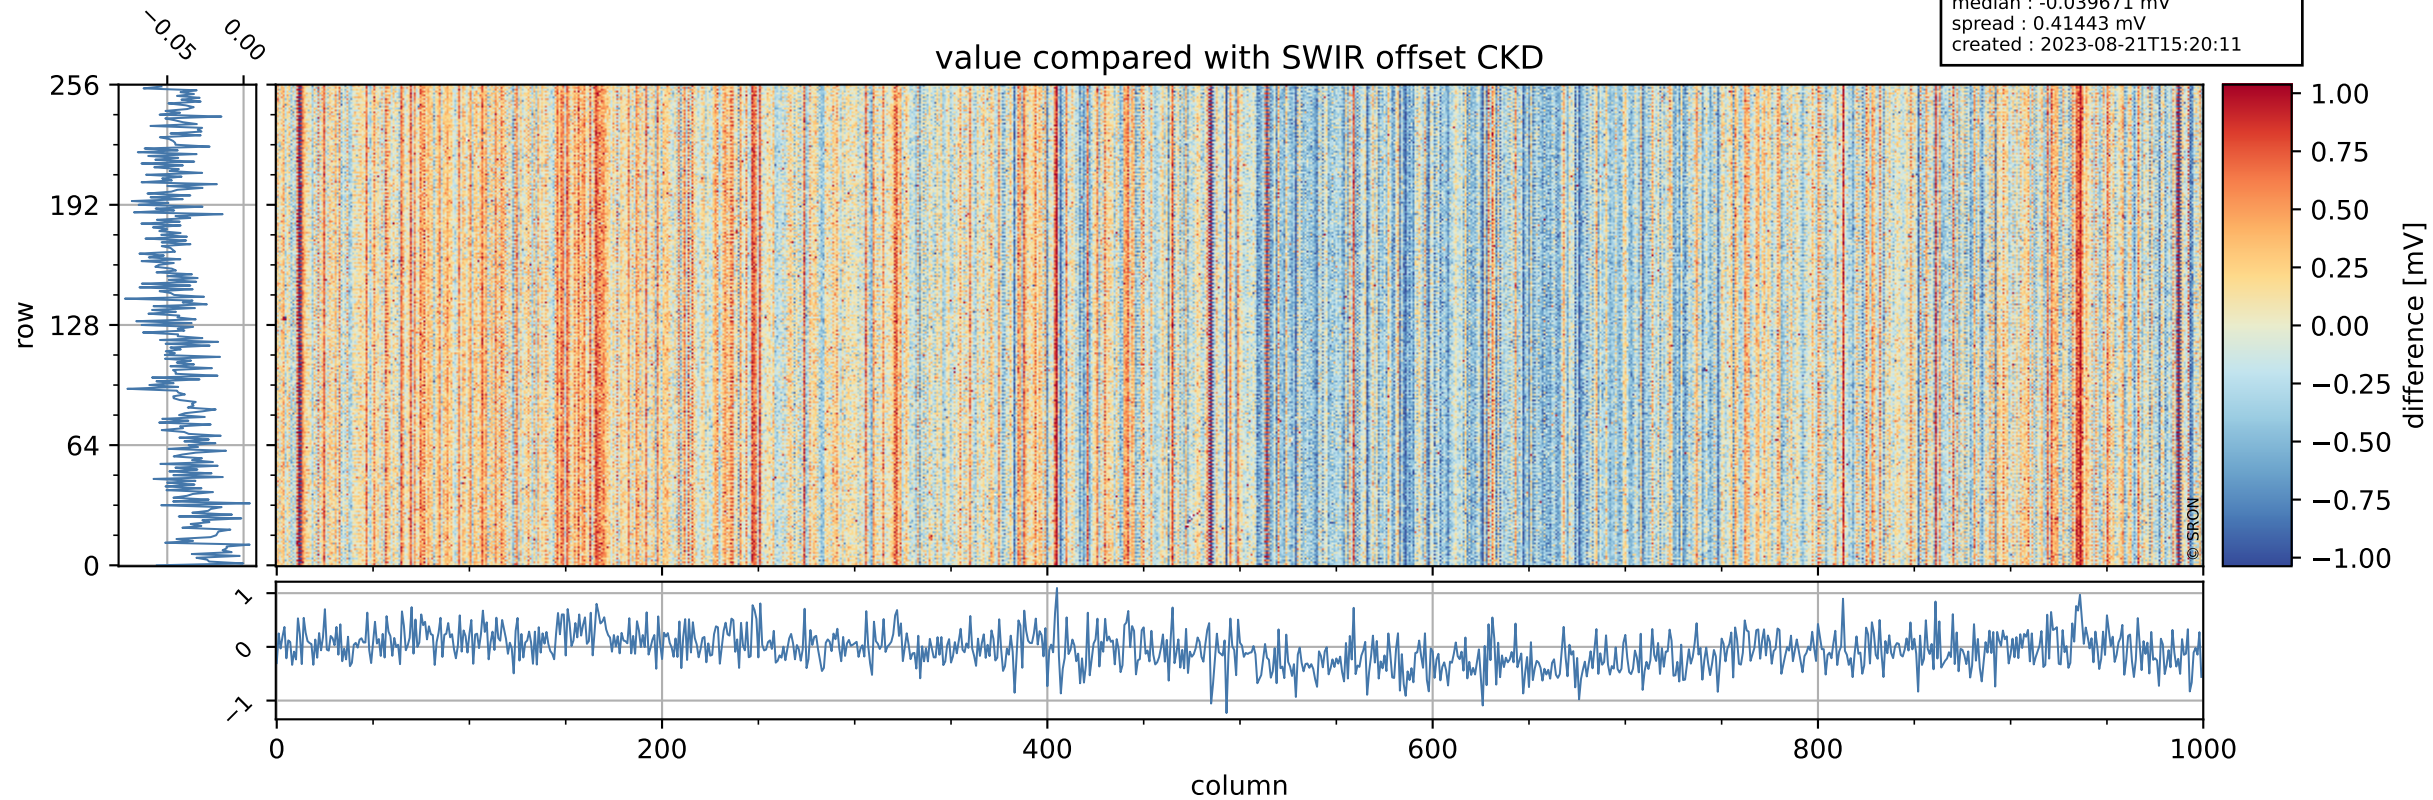

## value detector map

# Tropomi SWIR offset (official)

orbits : 18 in [24787, 24832]  
coverage : 2022-07-26 / 2022-07-29  
median : 29.965  $\mu\text{V}$   
spread : 14.885  $\mu\text{V}$   
created : 2023-08-21T15:20:11

# Tropomi SWIR offset (official)

orbits : 18 in [24787, 24832]  
coverage : 2022-07-26 / 2022-07-29  
median : -0.039671 mV  
spread : 0.41443 mV  
created : 2023-08-21T15:20:11

value compared with SWIR offset CKD

# Tropomi SWIR offset (official) ground-tracks of Sentinel-5P

orbits : 18 in [24787, 24832]  
coverage : 2022-07-26 / 2022-07-29  
created : 2023-08-21T15:20:12