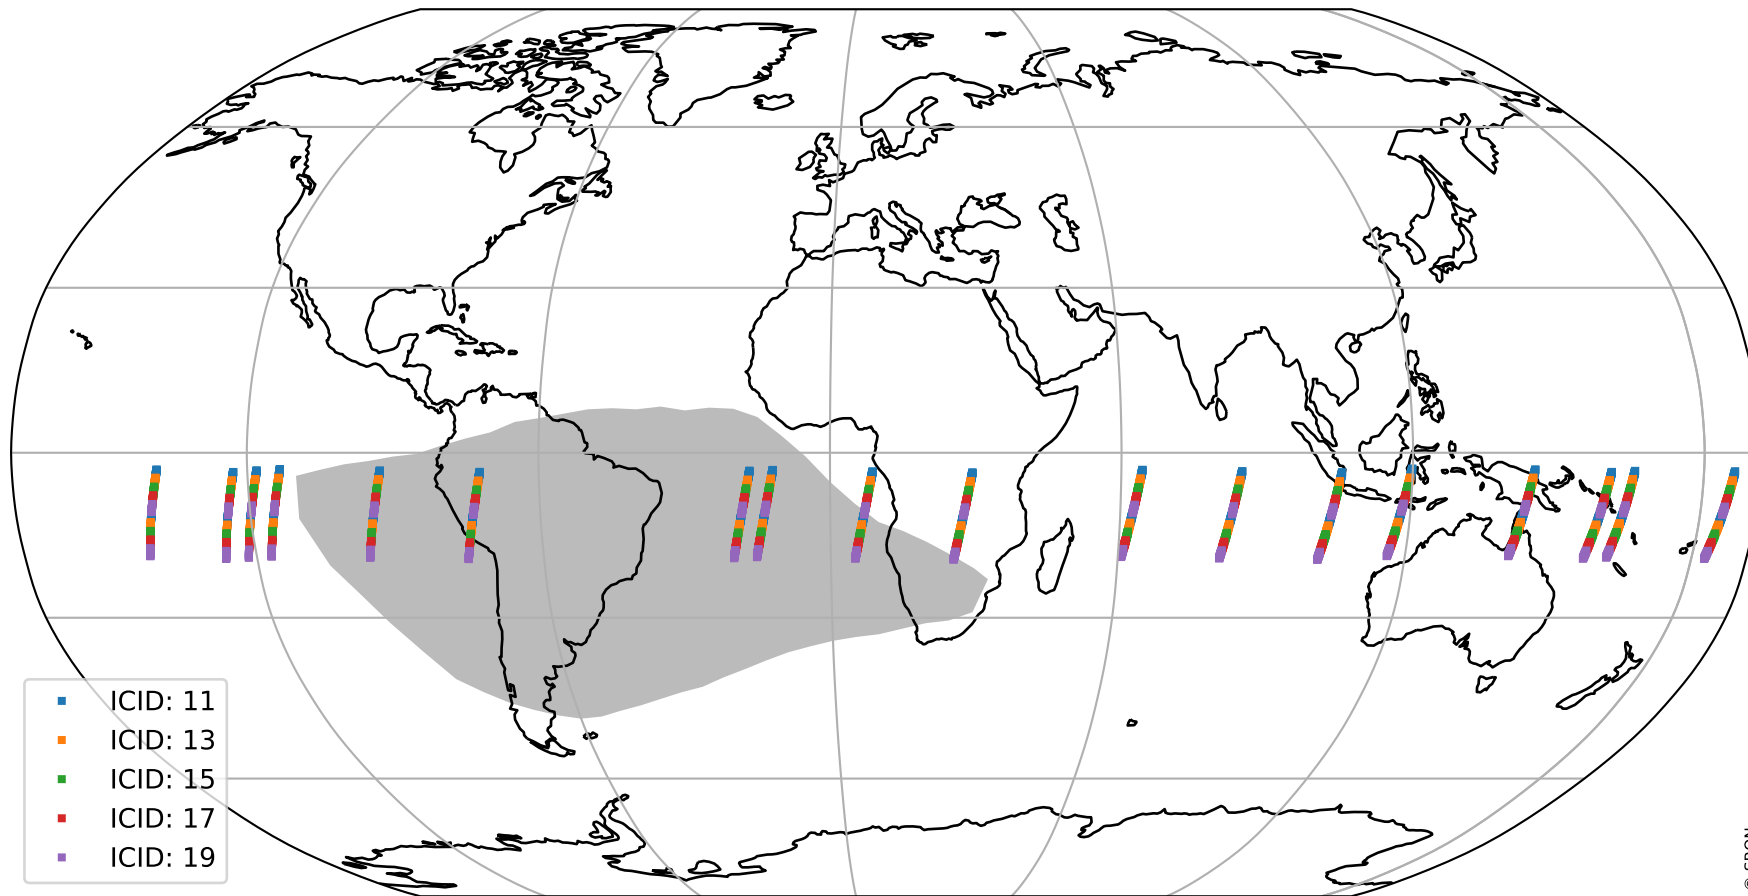

# Tropomi SWIR offset (official)

orbits : 18 in [24787, 24832]  
coverage : 2022-07-26 / 2022-07-29  
median : 29.965  $\mu\text{V}$   
spread : 14.885  $\mu\text{V}$   
created : 2023-08-21T15:20:11

# Tropomi SWIR offset (official)

orbits : 18 in [24787, 24832]  
coverage : 2022-07-26 / 2022-07-29  
median : -0.039671 mV  
spread : 0.41443 mV  
created : 2023-08-21T15:20:11

value compared with SWIR offset CKD

# Tropomi SWIR offset (official) ground-tracks of Sentinel-5P

orbits : 18 in [24787, 24832]  
coverage : 2022-07-26 / 2022-07-29  
created : 2023-08-21T15:20:12

# Tropomi SWIR offset (official)

orbits : [2827, 24832]  
coverage : 2018-04-30 / 2022-07-29  
created : 2023-08-21T15:20:12