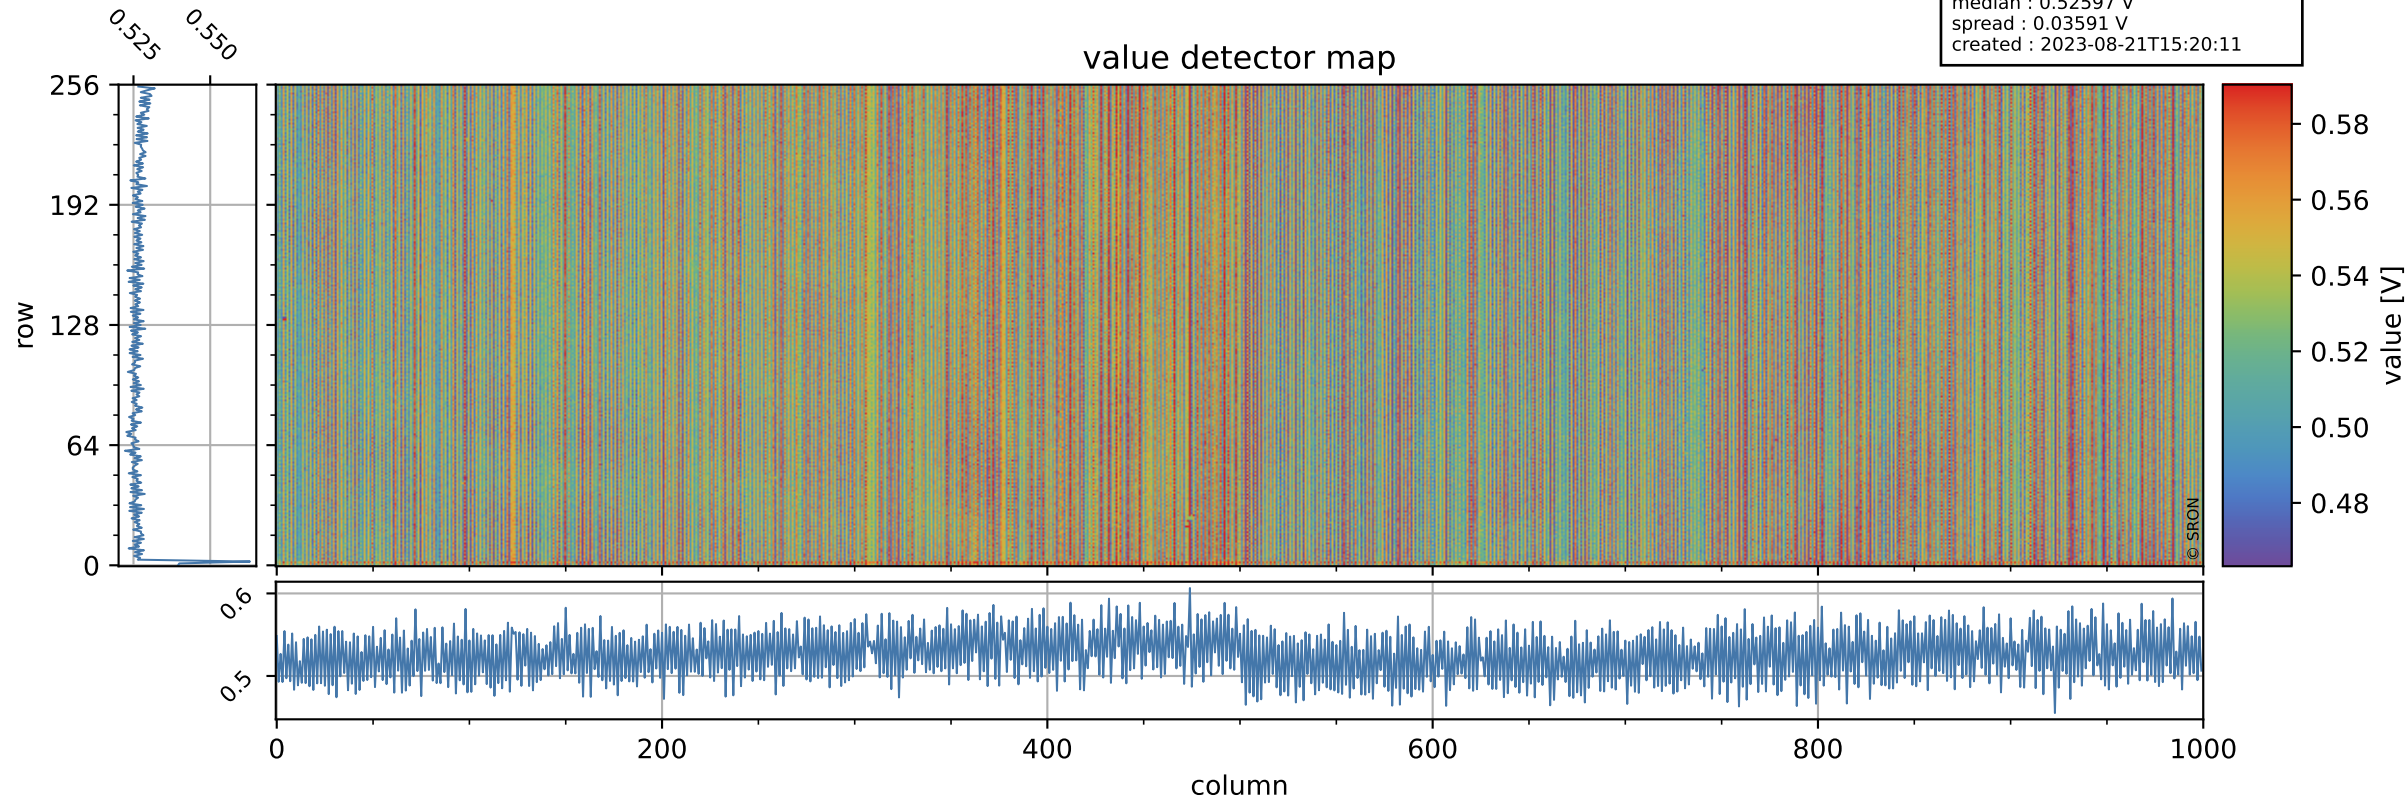

# Tropomi SWIR offset (official)

orbits : 18 in [24787, 24832]  
coverage : 2022-07-26 / 2022-07-29  
median : 0.52597 V  
spread : 0.03591 V  
created : 2023-08-21T15:20:11

## value detector map

# Tropomi SWIR offset (official)

orbits : 18 in [24787, 24832]  
coverage : 2022-07-26 / 2022-07-29  
median : 29.965  $\mu\text{V}$   
spread : 14.885  $\mu\text{V}$   
created : 2023-08-21T15:20:11

# Tropomi SWIR offset (official) ground-tracks of Sentinel-5P

orbits : 18 in [24787, 24832]  
coverage : 2022-07-26 / 2022-07-29  
created : 2023-08-21T15:20:12