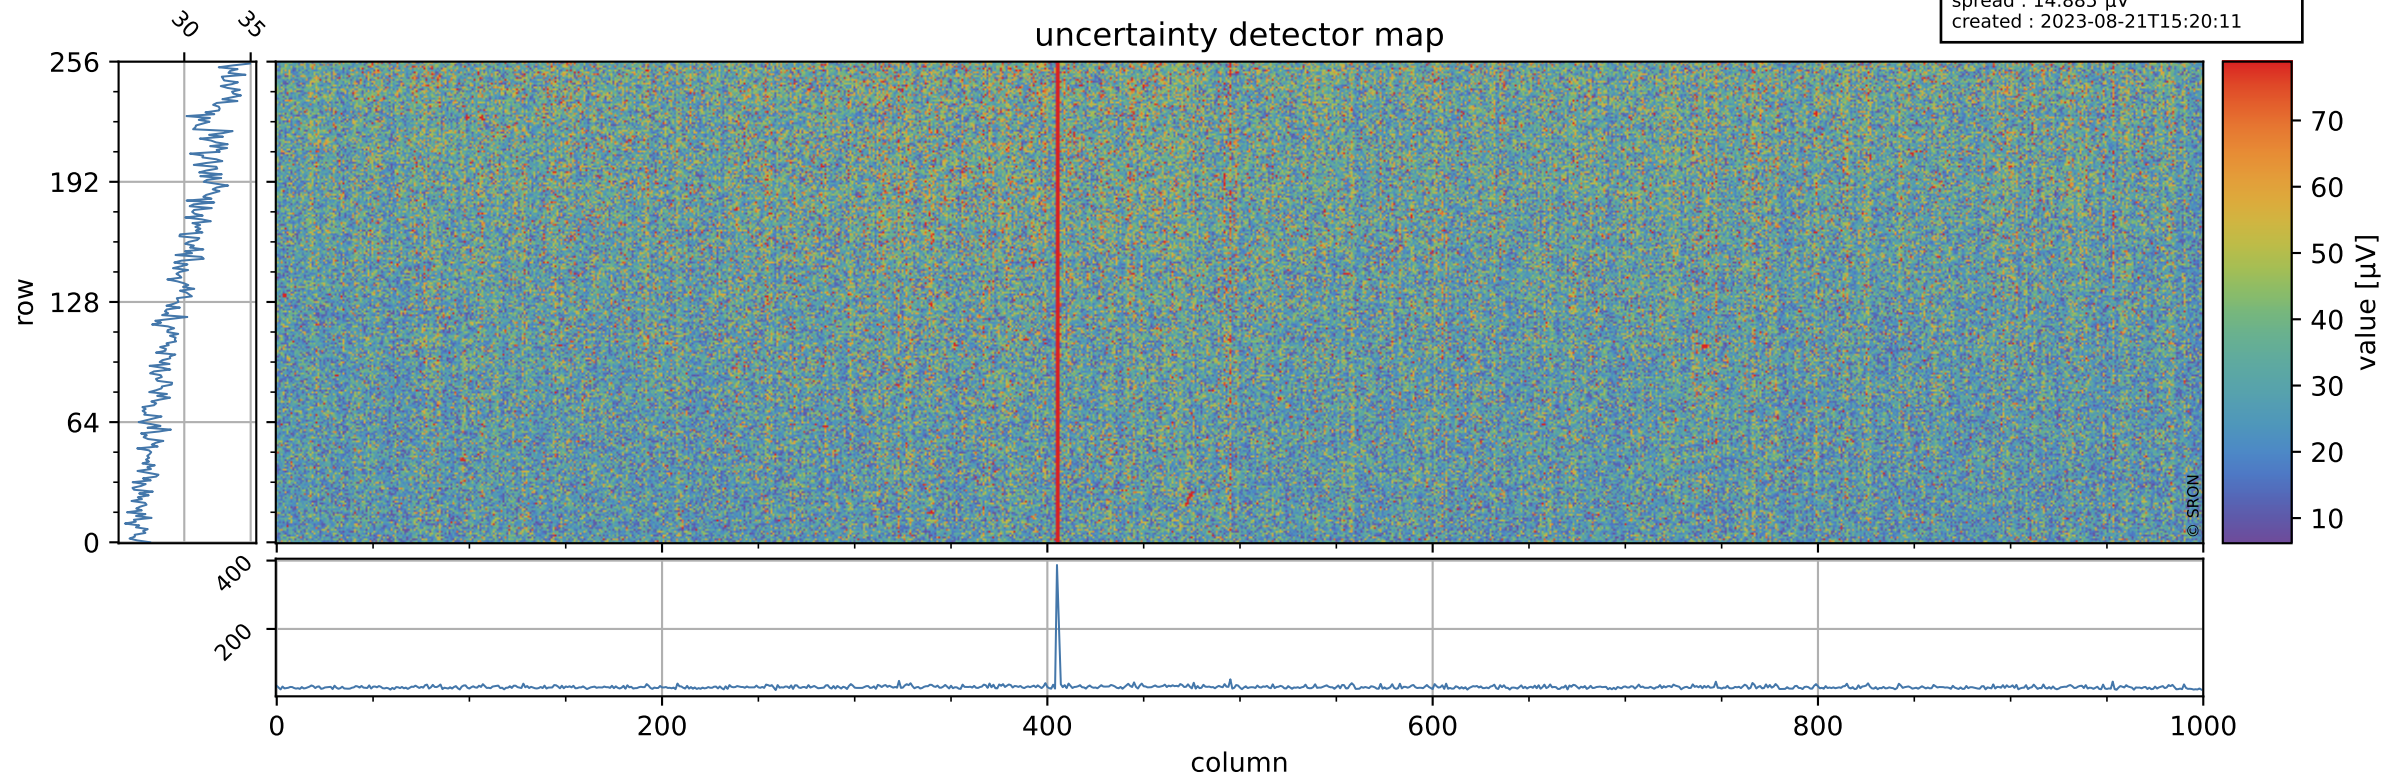

# Tropomi SWIR offset (official)

orbits : 18 in [24787, 24832]  
coverage : 2022-07-26 / 2022-07-29  
median : 0.52597 V  
spread : 0.03591 V  
created : 2023-08-21T15:20:11

## value detector map

# Tropomi SWIR offset (official)

orbits : 18 in [24787, 24832]  
coverage : 2022-07-26 / 2022-07-29  
median : 29.965  $\mu\text{V}$   
spread : 14.885  $\mu\text{V}$   
created : 2023-08-21T15:20:11

# Tropomi SWIR offset (official) ground-tracks of Sentinel-5P

orbits : 18 in [24787, 24832]  
coverage : 2022-07-26 / 2022-07-29  
created : 2023-08-21T15:20:12