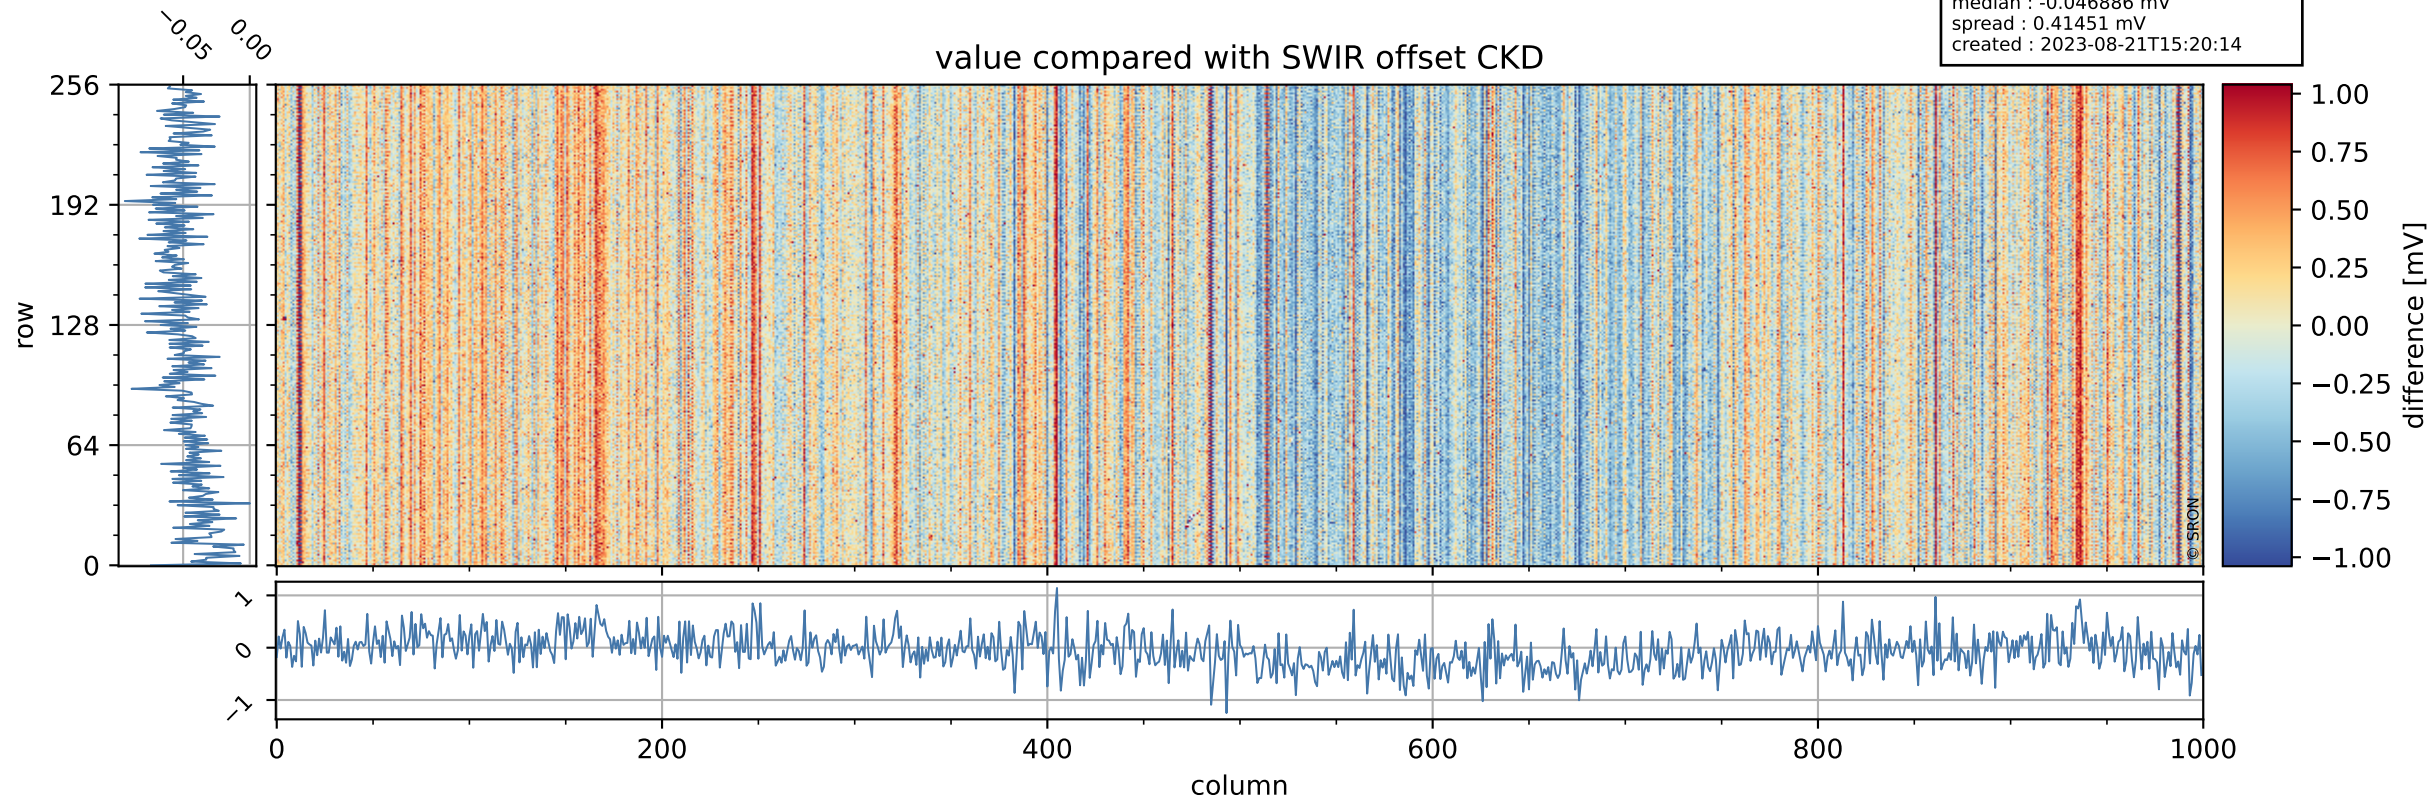

Tropomi SWIR offset (official)

orbits : 19 in [24802, 24847]
coverage : 2022-07-27 / 2022-07-30
median : 0.52596 V
spread : 0.03591 V
created : 2023-08-21T15:20:14

value detector map

Tropomi SWIR offset (official)

orbits : 19 in [24802, 24847]
coverage : 2022-07-27 / 2022-07-30
median : 30.158 μV
spread : 15.042 μV
created : 2023-08-21T15:20:14

Tropomi SWIR offset (official)

orbits : 19 in [24802, 24847]
coverage : 2022-07-27 / 2022-07-30
median : -0.046886 mV
spread : 0.41451 mV
created : 2023-08-21T15:20:14

value compared with SWIR offset CKD

Tropomi SWIR offset (official) ground-tracks of Sentinel-5P

orbits : 19 in [24802, 24847]
coverage : 2022-07-27 / 2022-07-30
created : 2023-08-21T15:20:15

Tropomi SWIR offset (official)

orbits : [2827, 24847]
coverage : 2018-04-30 / 2022-07-30
created : 2023-08-21T15:20:15

trend of detector median & temperatures