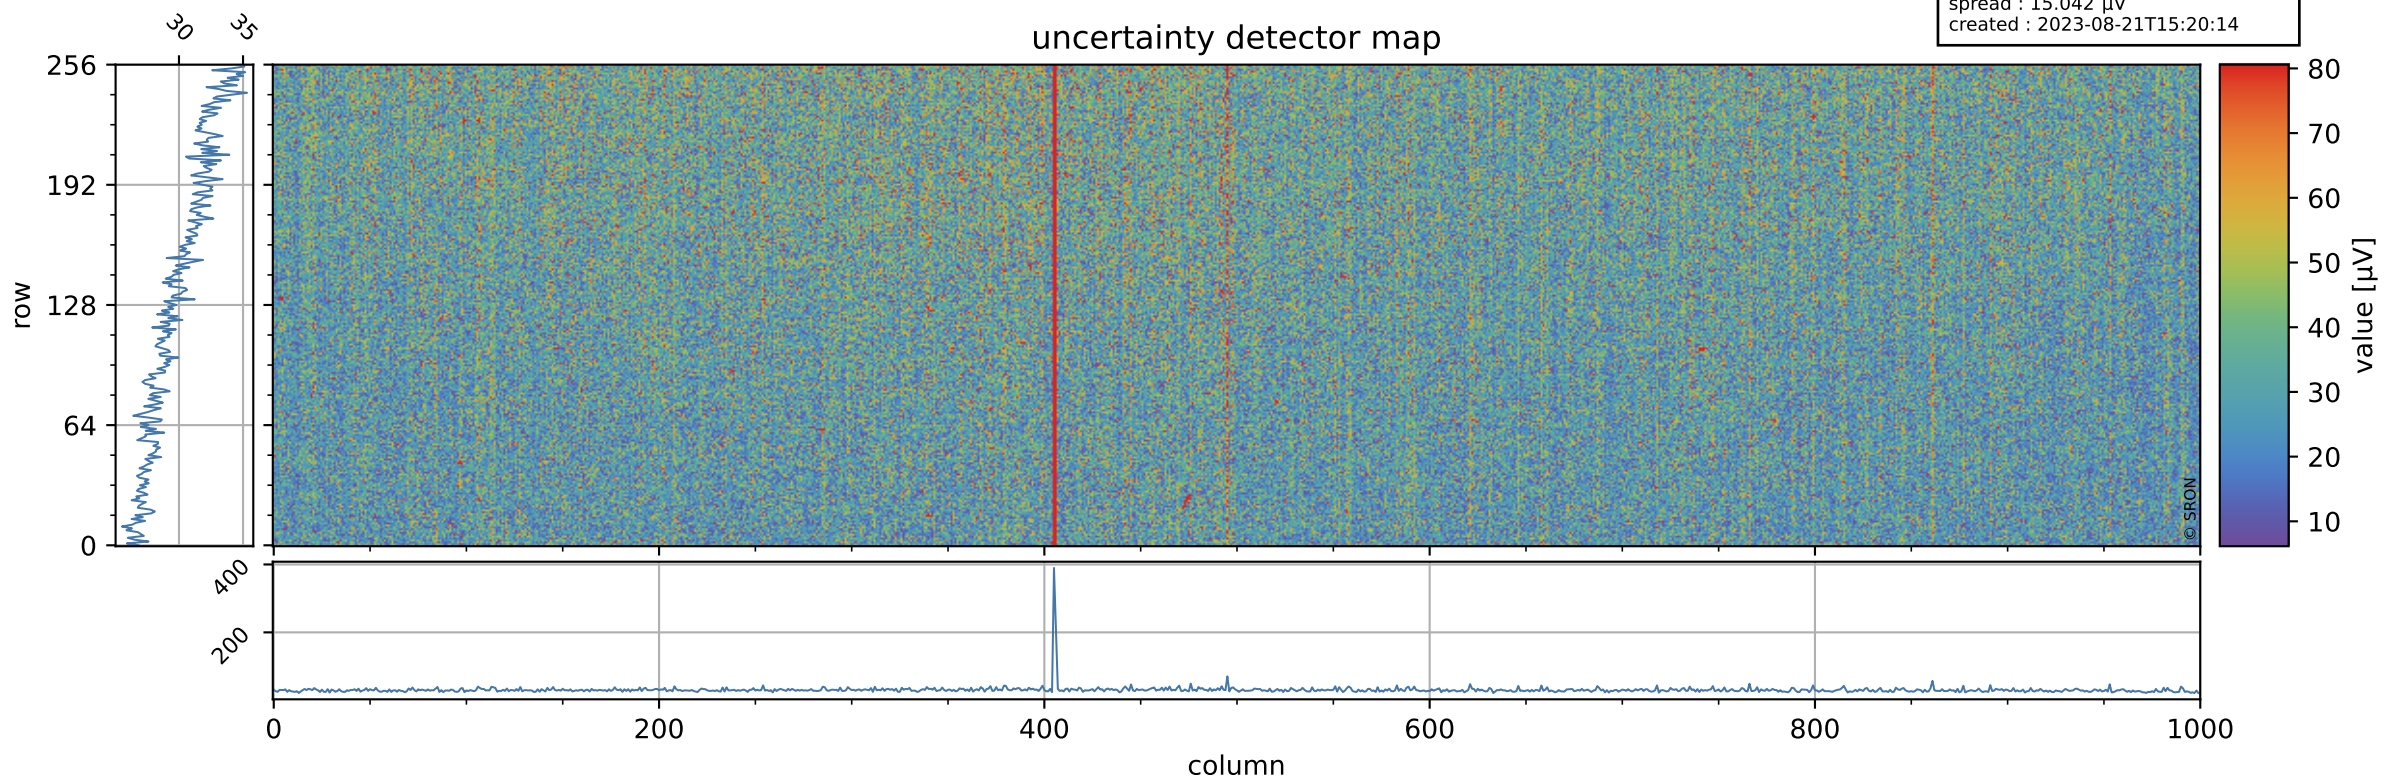

Tropomi SWIR offset (official)

orbits : 19 in [24802, 24847]
coverage : 2022-07-27 / 2022-07-30
median : 0.52596 V
spread : 0.03591 V
created : 2023-08-21T15:20:14

value detector map

Tropomi SWIR offset (official)

orbits : 19 in [24802, 24847]
coverage : 2022-07-27 / 2022-07-30
median : 30.158 μV
spread : 15.042 μV
created : 2023-08-21T15:20:14

Tropomi SWIR offset (official)

orbits : 19 in [24802, 24847]
coverage : 2022-07-27 / 2022-07-30
median : -0.046886 mV
spread : 0.41451 mV
created : 2023-08-21T15:20:14

value compared with SWIR offset CKD

Tropomi SWIR offset (official) ground-tracks of Sentinel-5P

orbits : 19 in [24802, 24847]
coverage : 2022-07-27 / 2022-07-30
created : 2023-08-21T15:20:15

Tropomi SWIR offset (official)

orbits : [2827, 24847]
coverage : 2018-04-30 / 2022-07-30
created : 2023-08-21T15:20:15

trend of detector median & temperatures