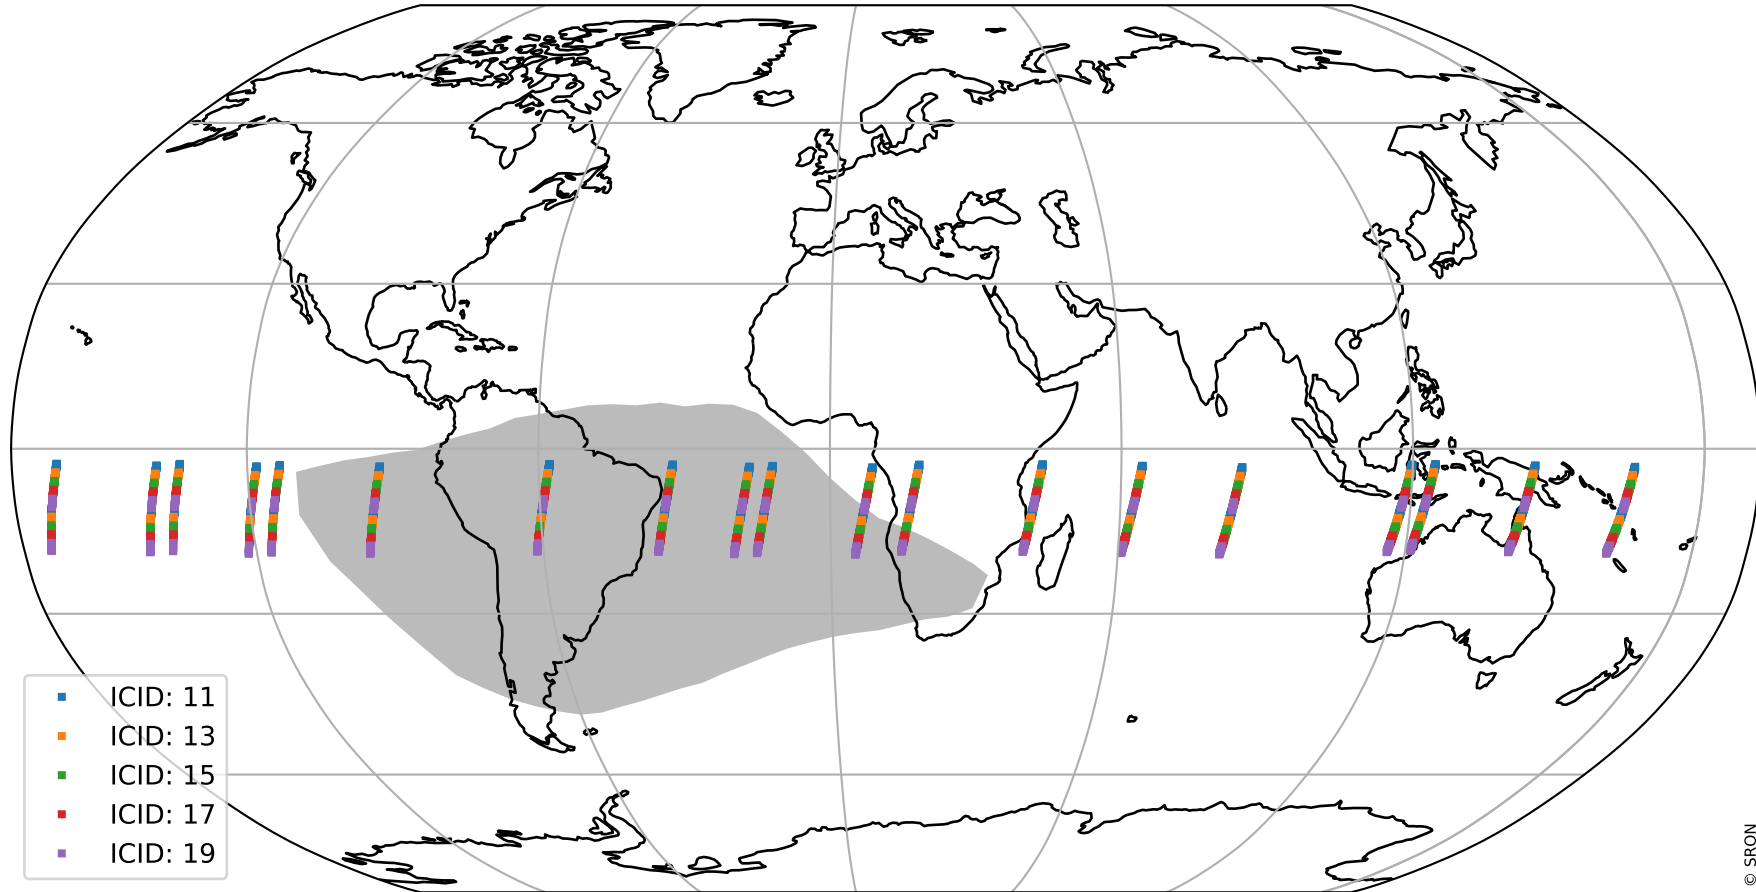

Tropomi SWIR offset (official)

orbits : 19 in [24802, 24847]
coverage : 2022-07-27 / 2022-07-30
median : 0.52596 V
spread : 0.03591 V
created : 2023-08-21T15:20:14

value detector map

Tropomi SWIR offset (official)

orbits : 19 in [24802, 24847]
coverage : 2022-07-27 / 2022-07-30
median : 30.158 μV
spread : 15.042 μV
created : 2023-08-21T15:20:14

Tropomi SWIR offset (official)

orbits : 19 in [24802, 24847]
coverage : 2022-07-27 / 2022-07-30
median : -0.046886 mV
spread : 0.41451 mV
created : 2023-08-21T15:20:14

value compared with SWIR offset CKD

Tropomi SWIR offset (official) ground-tracks of Sentinel-5P

orbits : 19 in [24802, 24847]
coverage : 2022-07-27 / 2022-07-30
created : 2023-08-21T15:20:15

Tropomi SWIR offset (official)

orbits : [2827, 24847]
coverage : 2018-04-30 / 2022-07-30
created : 2023-08-21T15:20:15

trend of detector median & temperatures