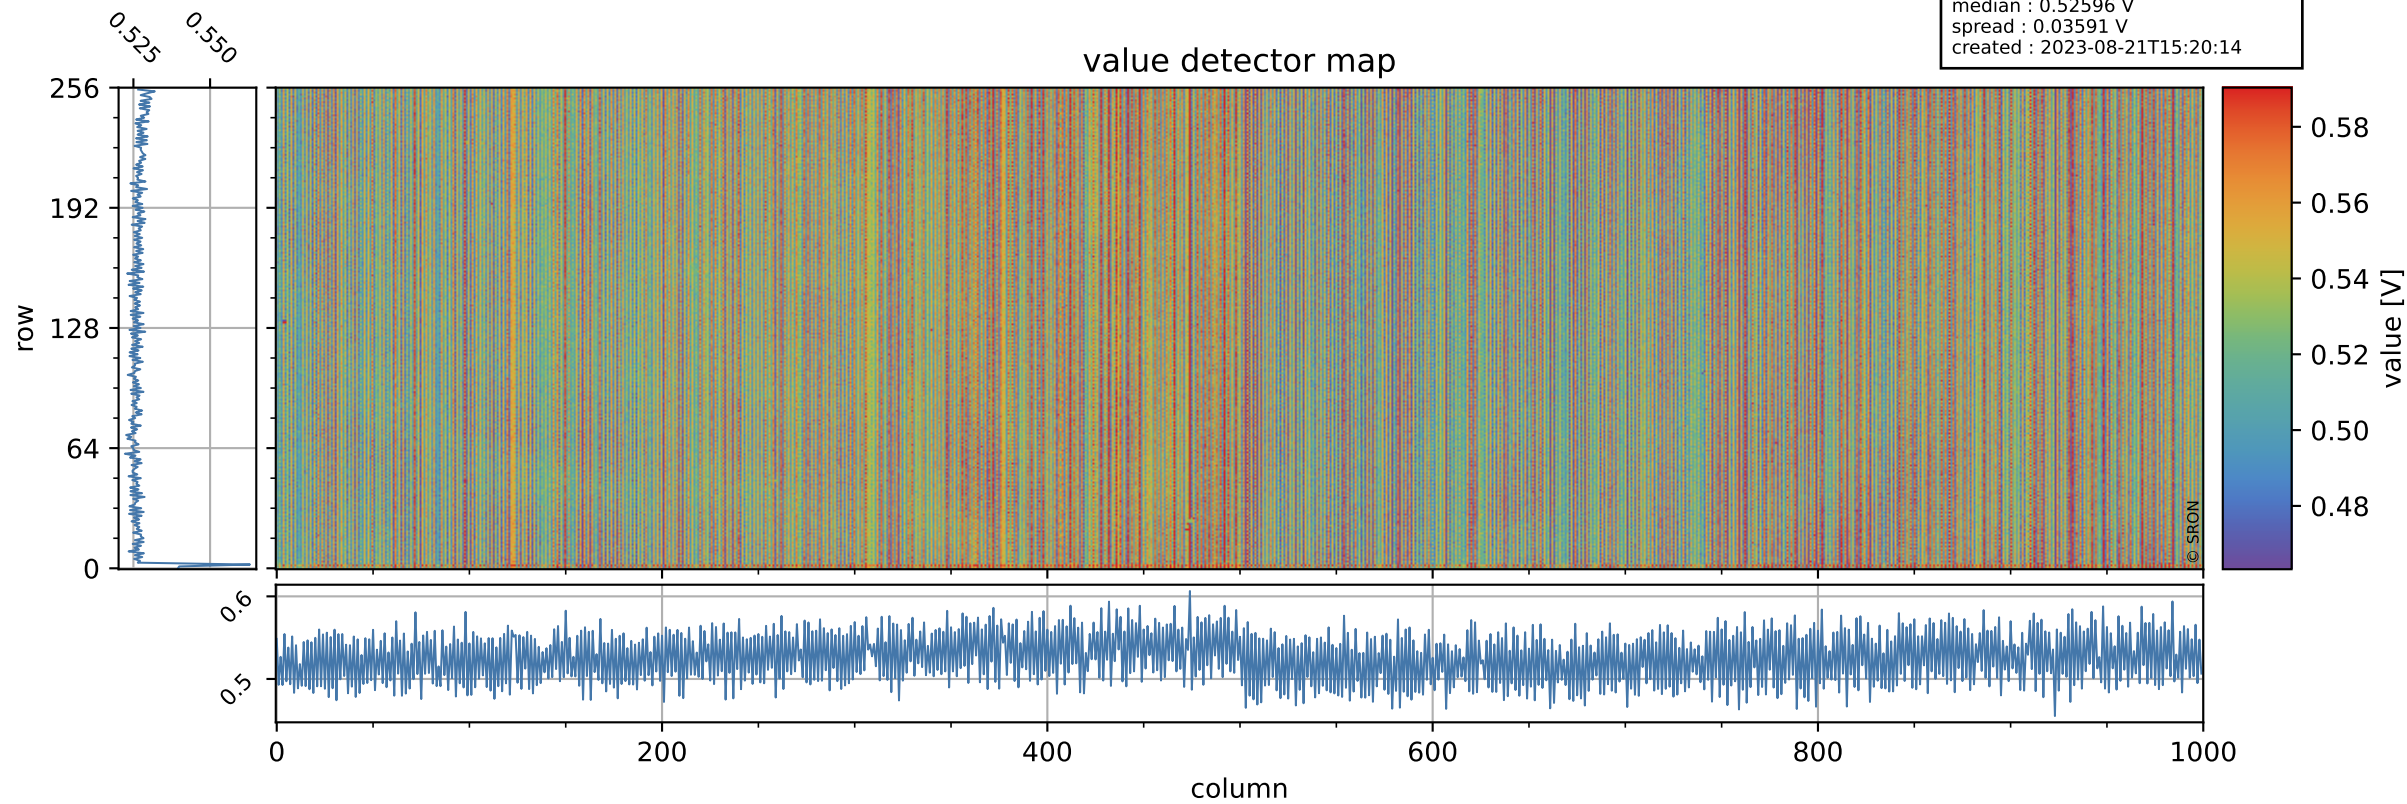

Tropomi SWIR offset (official)

orbits : 19 in [24802, 24847]
coverage : 2022-07-27 / 2022-07-30
median : 0.52596 V
spread : 0.03591 V
created : 2023-08-21T15:20:14

value detector map

Tropomi SWIR offset (official)

orbits : 19 in [24802, 24847]
coverage : 2022-07-27 / 2022-07-30
median : 30.158 μV
spread : 15.042 μV
created : 2023-08-21T15:20:14

Tropomi SWIR offset (official)

orbits : 19 in [24802, 24847]
coverage : 2022-07-27 / 2022-07-30
median : -0.046886 mV
spread : 0.41451 mV
created : 2023-08-21T15:20:14

value compared with SWIR offset CKD

Tropomi SWIR offset (official) ground-tracks of Sentinel-5P

orbits : 19 in [24802, 24847]
coverage : 2022-07-27 / 2022-07-30
created : 2023-08-21T15:20:15

Tropomi SWIR offset (official)

orbits : [2827, 24847]
coverage : 2018-04-30 / 2022-07-30
created : 2023-08-21T15:20:15

trend of detector median & temperatures