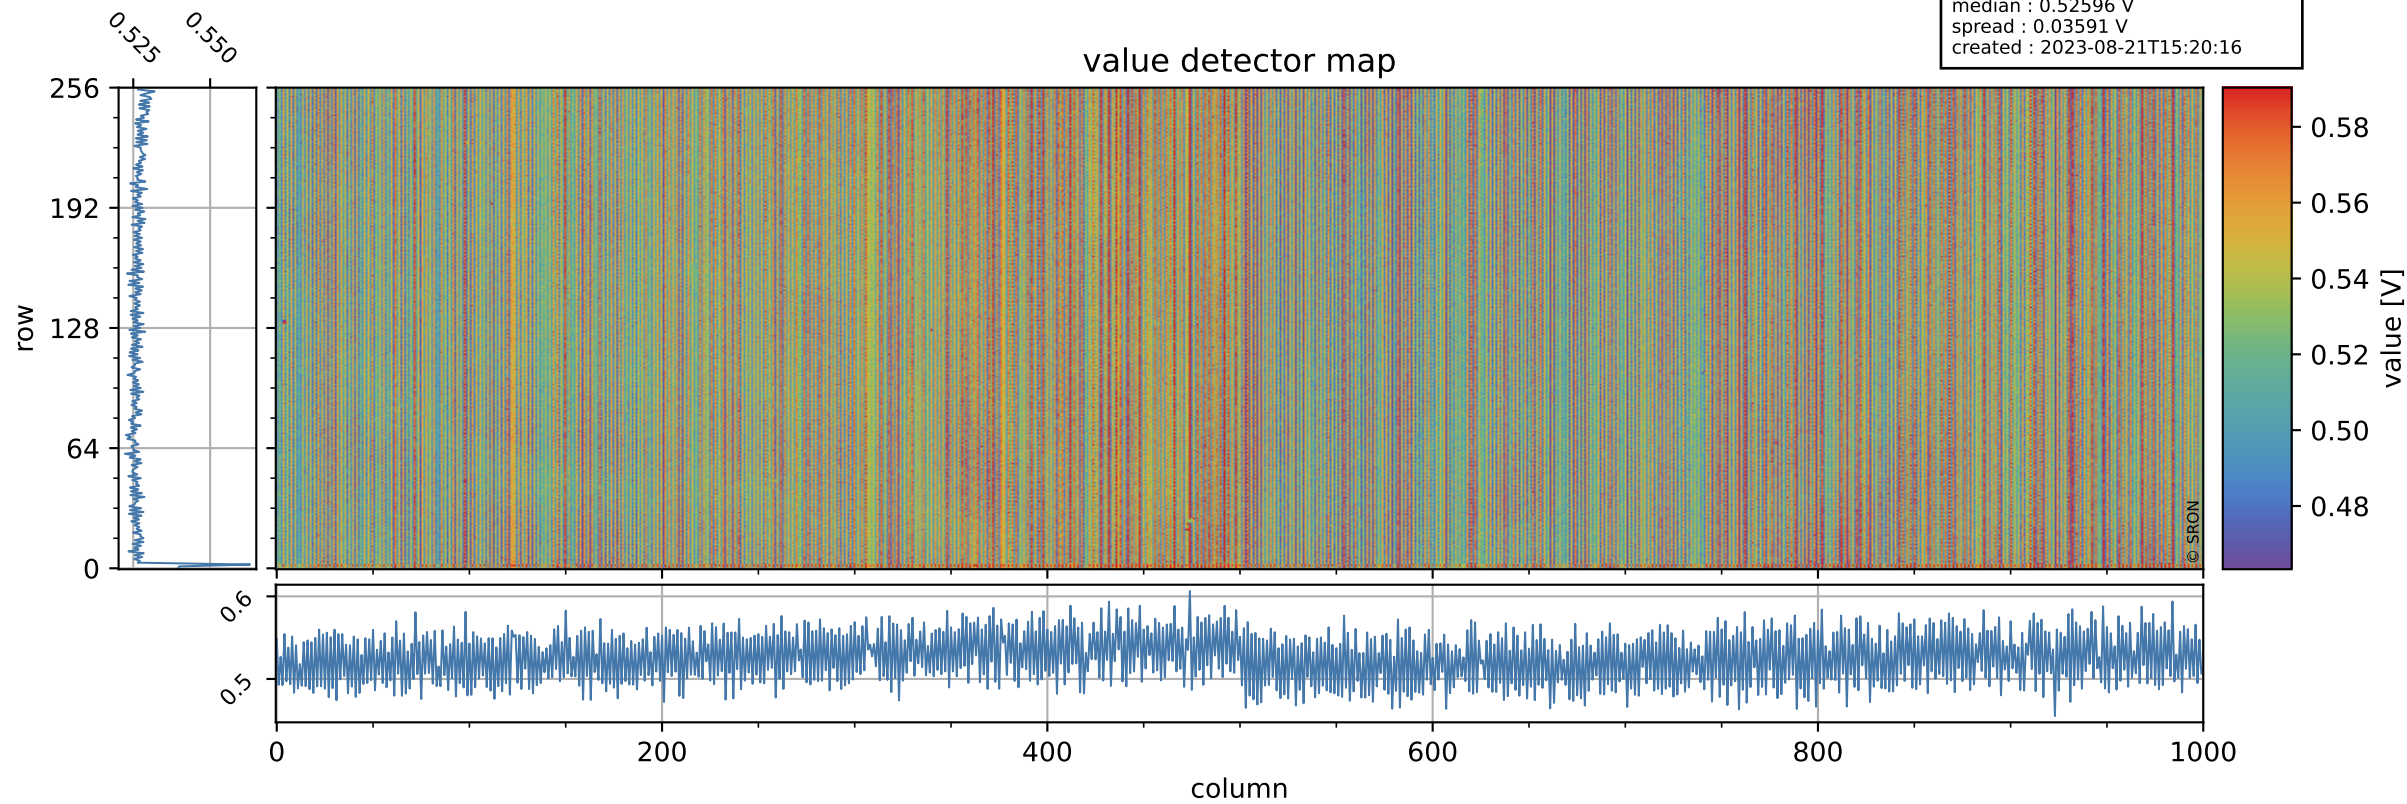

# Tropomi SWIR offset (official)

orbits : 19 in [24817, 24862]  
coverage : 2022-07-28 / 2022-07-31  
median : 0.52596 V  
spread : 0.03591 V  
created : 2023-08-21T15:20:16

## value detector map

# Tropomi SWIR offset (official)

orbits : 19 in [24817, 24862]  
coverage : 2022-07-28 / 2022-07-31  
median : 30.176  $\mu\text{V}$   
spread : 15.117  $\mu\text{V}$   
created : 2023-08-21T15:20:17

# Tropomi SWIR offset (official) ground-tracks of Sentinel-5P

orbits : 19 in [24817, 24862]  
coverage : 2022-07-28 / 2022-07-31  
created : 2023-08-21T15:20:17