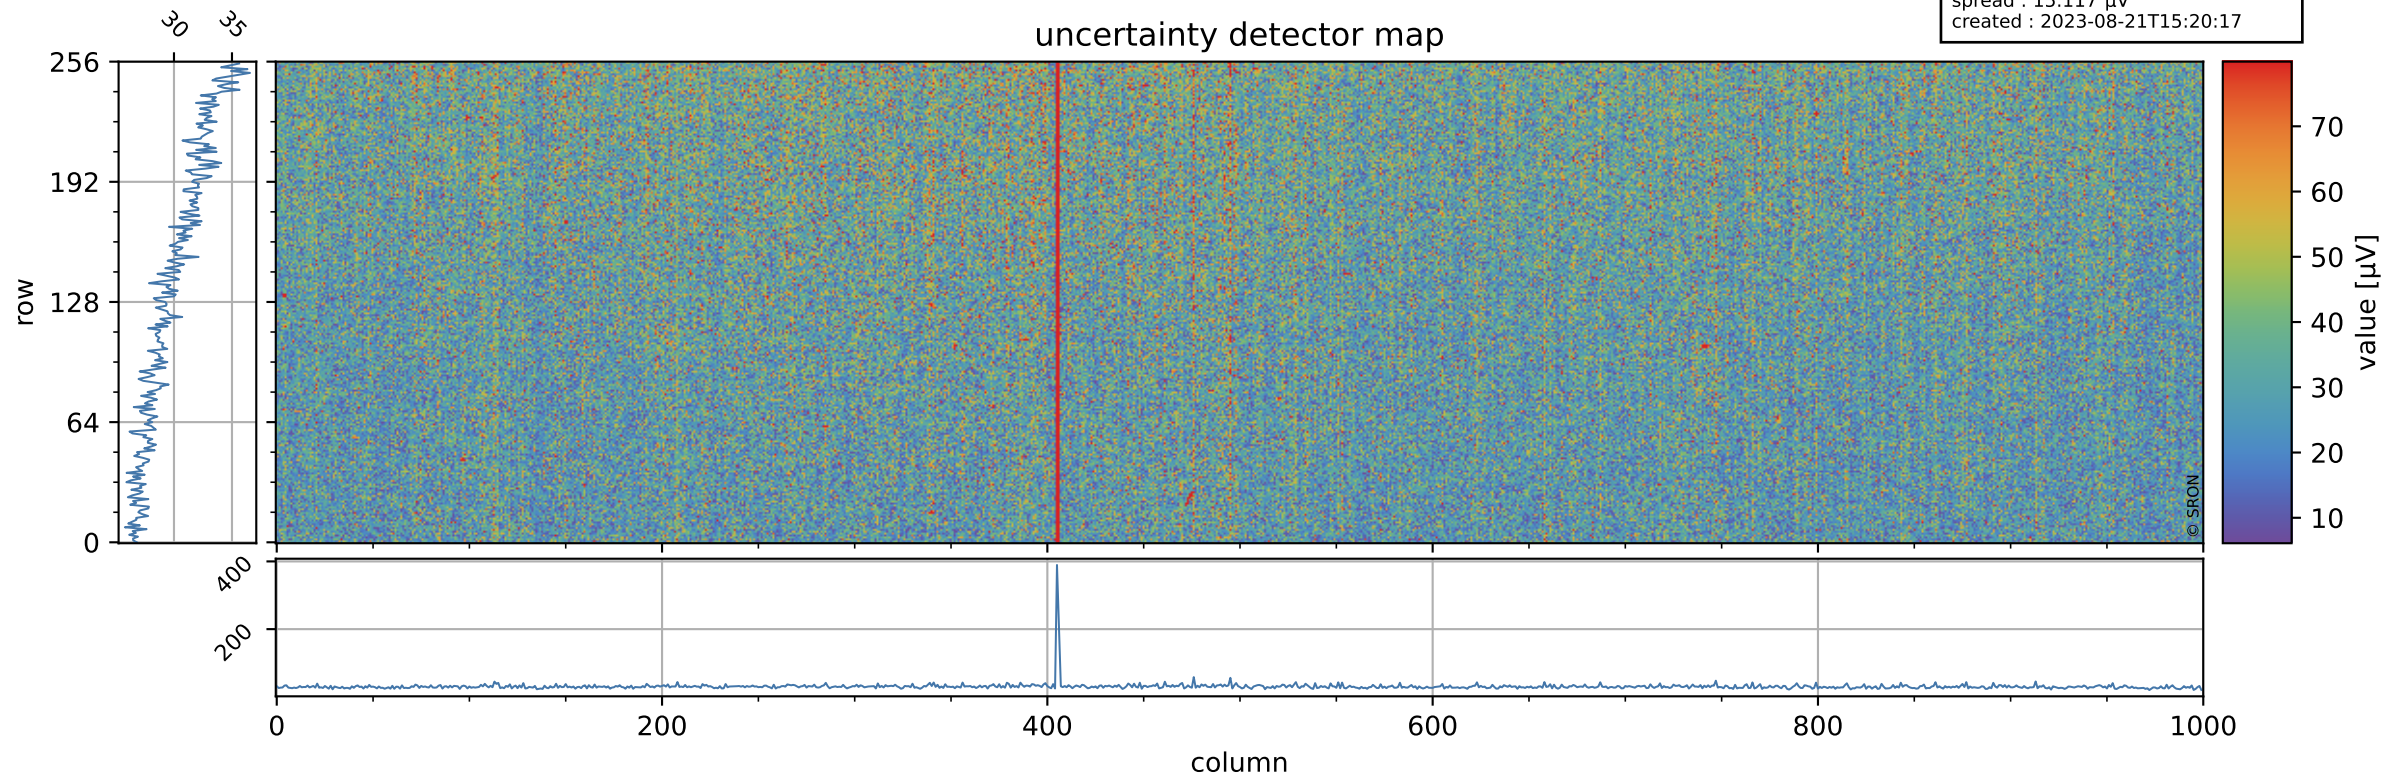

# Tropomi SWIR offset (official)

orbits : 19 in [24817, 24862]  
coverage : 2022-07-28 / 2022-07-31  
median : 0.52596 V  
spread : 0.03591 V  
created : 2023-08-21T15:20:16

## value detector map

# Tropomi SWIR offset (official)

orbits : 19 in [24817, 24862]  
coverage : 2022-07-28 / 2022-07-31  
median : 30.176  $\mu\text{V}$   
spread : 15.117  $\mu\text{V}$   
created : 2023-08-21T15:20:17

# Tropomi SWIR offset (official) ground-tracks of Sentinel-5P

orbits : 19 in [24817, 24862]  
coverage : 2022-07-28 / 2022-07-31  
created : 2023-08-21T15:20:17