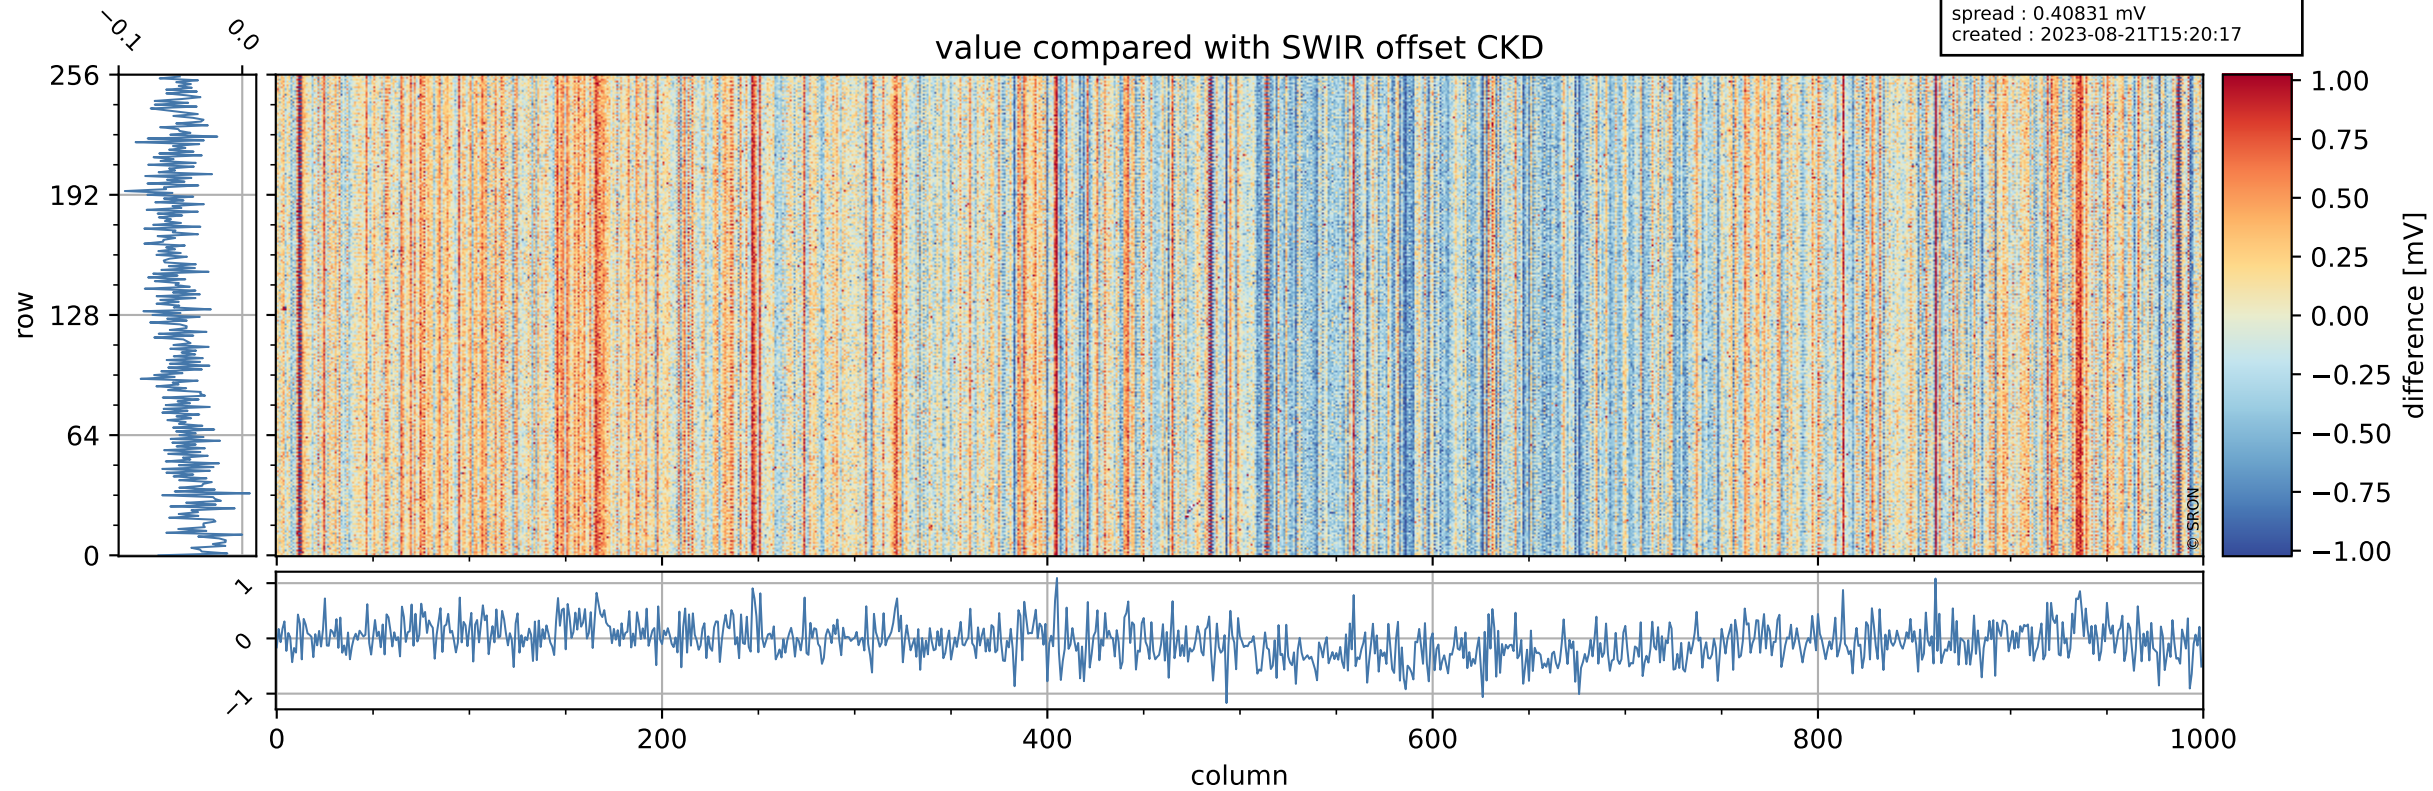

## value detector map

# Tropomi SWIR offset (official)

orbits : 19 in [24817, 24862]  
coverage : 2022-07-28 / 2022-07-31  
median : 30.176  $\mu\text{V}$   
spread : 15.117  $\mu\text{V}$   
created : 2023-08-21T15:20:17

# Tropomi SWIR offset (official)

orbits : 19 in [24817, 24862]  
coverage : 2022-07-28 / 2022-07-31  
median : -0.047157 mV  
spread : 0.40831 mV  
created : 2023-08-21T15:20:17

value compared with SWIR offset CKD

# Tropomi SWIR offset (official) ground-tracks of Sentinel-5P

orbits : 19 in [24817, 24862]  
coverage : 2022-07-28 / 2022-07-31  
created : 2023-08-21T15:20:17