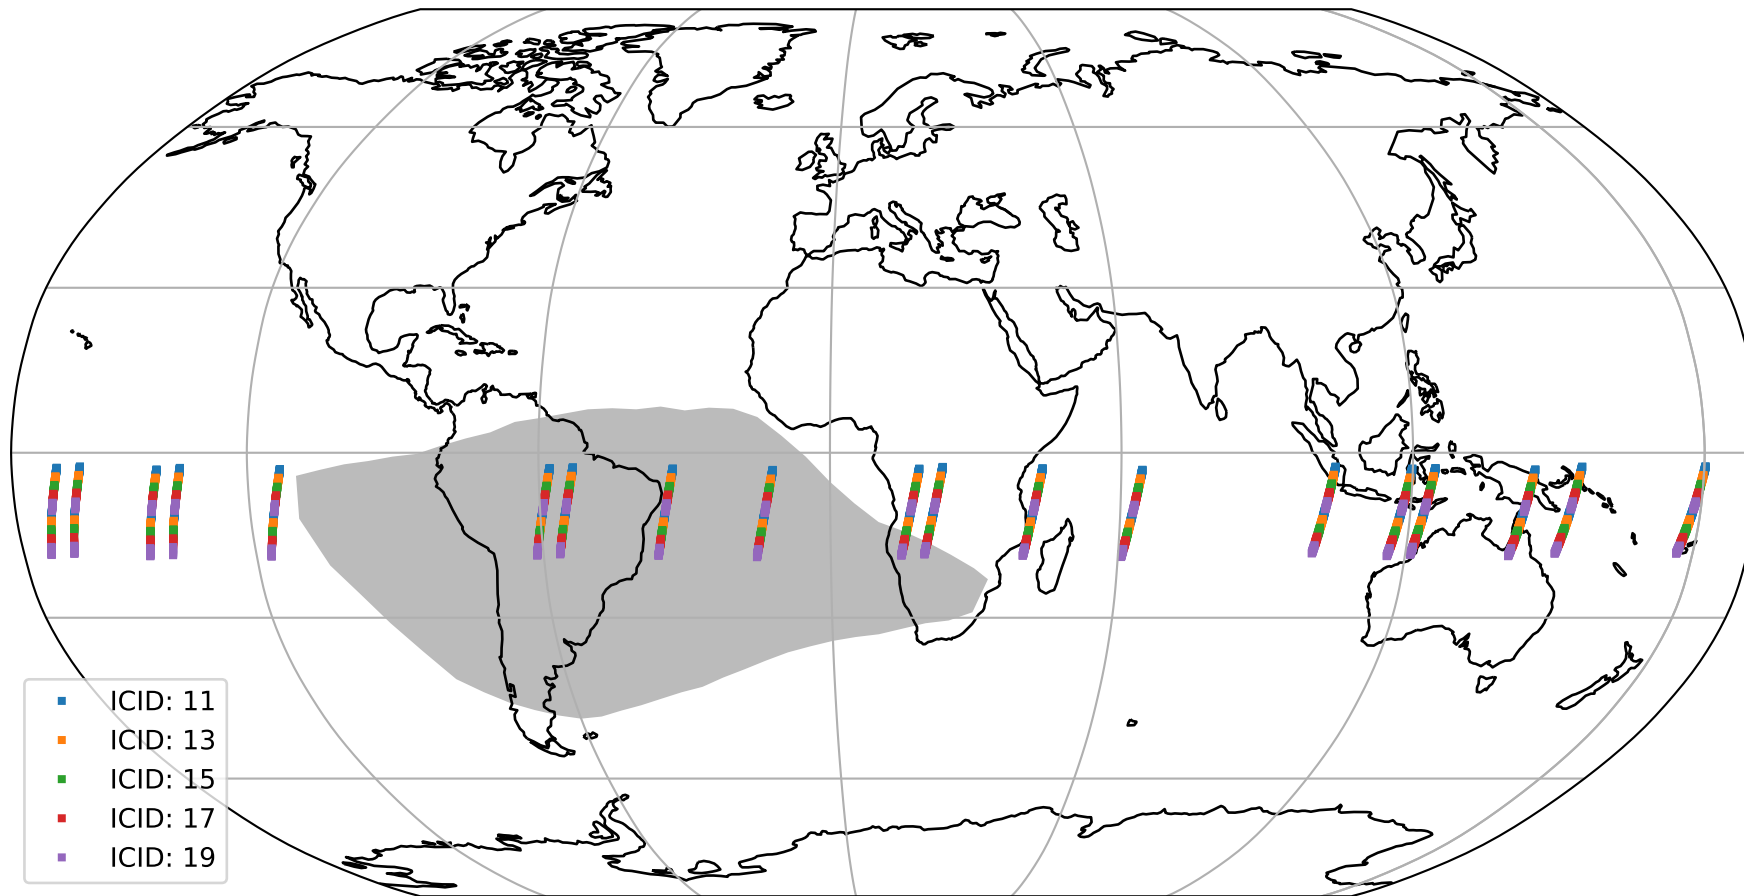

# Tropomi SWIR offset (official)

orbits : 19 in [24817, 24862]  
coverage : 2022-07-28 / 2022-07-31  
median : 30.176  $\mu\text{V}$   
spread : 15.117  $\mu\text{V}$   
created : 2023-08-21T15:20:17

# Tropomi SWIR offset (official)

orbits : 19 in [24817, 24862]  
coverage : 2022-07-28 / 2022-07-31  
median : -0.047157 mV  
spread : 0.40831 mV  
created : 2023-08-21T15:20:17

value compared with SWIR offset CKD

# Tropomi SWIR offset (official) ground-tracks of Sentinel-5P

orbits : 19 in [24817, 24862]  
coverage : 2022-07-28 / 2022-07-31  
created : 2023-08-21T15:20:17

# Tropomi SWIR offset (official)

orbits : [2827, 24862]  
coverage : 2018-04-30 / 2022-07-31  
created : 2023-08-21T15:20:18