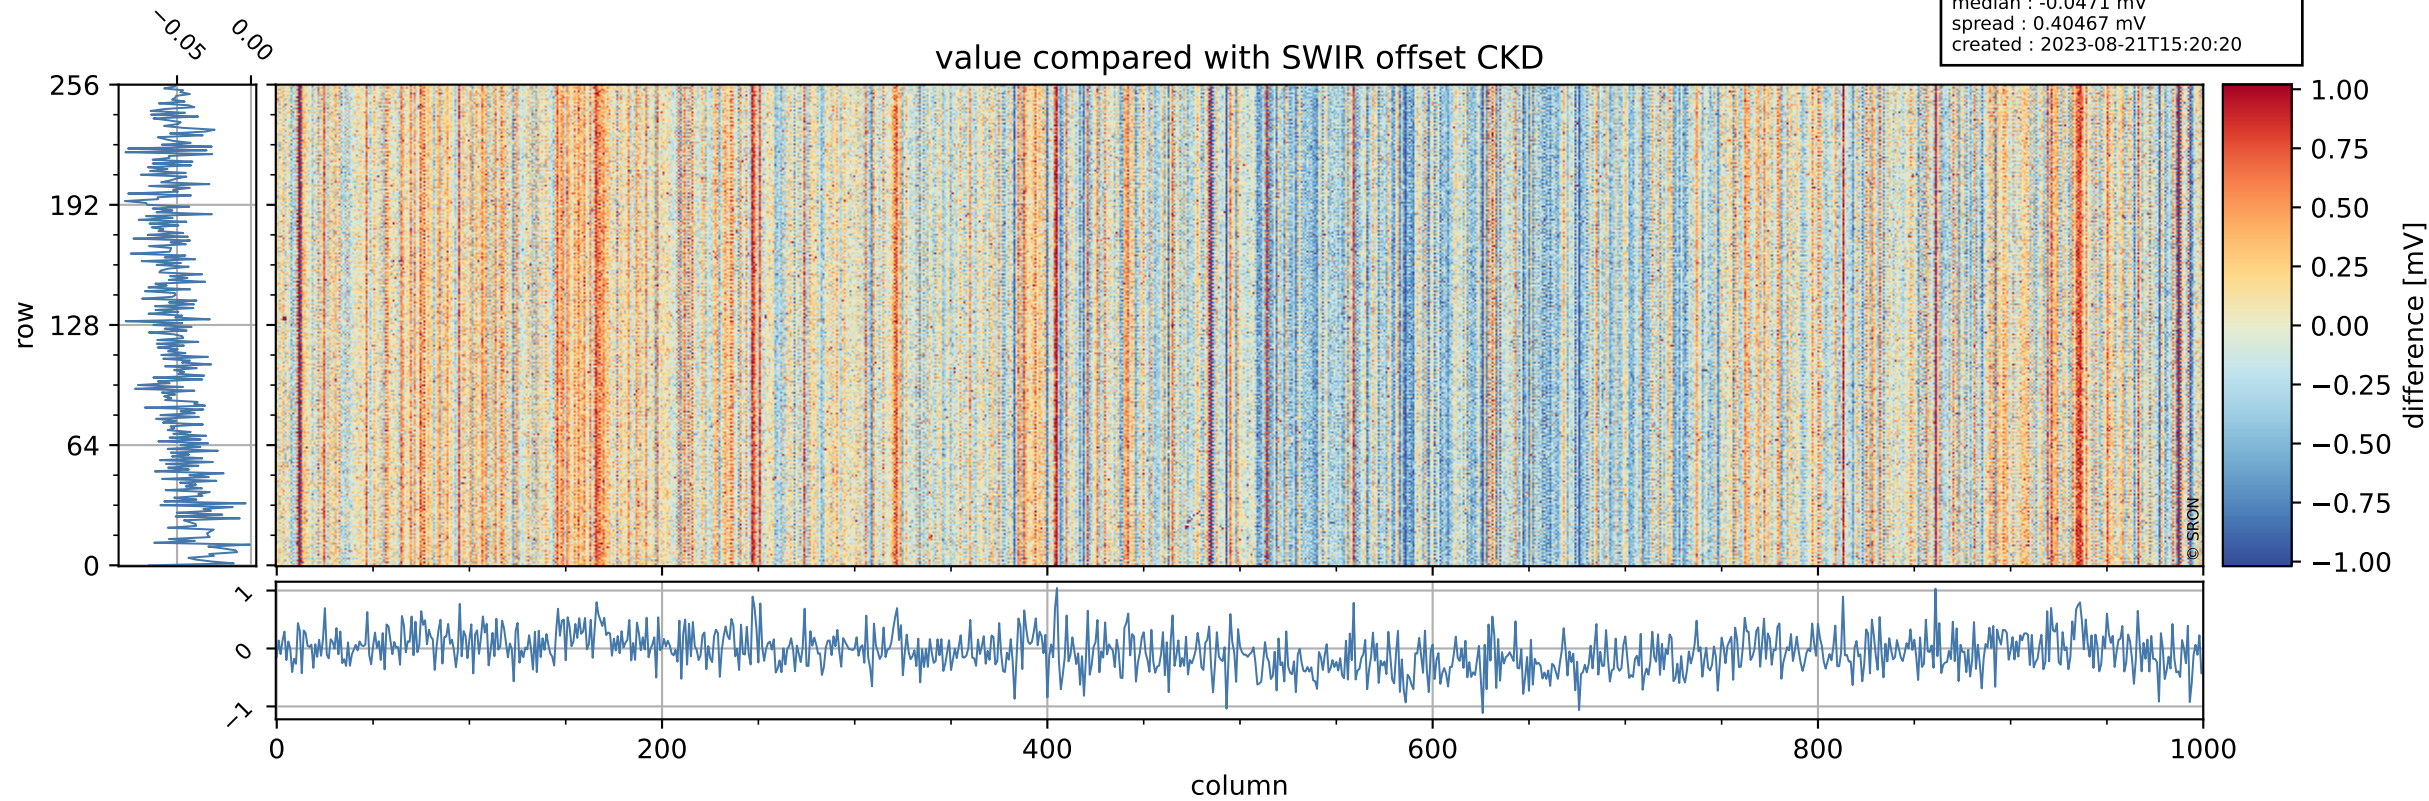

## value detector map

# Tropomi SWIR offset (official)

orbits : 20 in [24832, 24877]  
coverage : 2022-07-29 / 2022-08-01  
median : 30.391  $\mu\text{V}$   
spread : 15.166  $\mu\text{V}$   
created : 2023-08-21T15:20:19

# Tropomi SWIR offset (official)

orbits : 20 in [24832, 24877]  
coverage : 2022-07-29 / 2022-08-01  
median : -0.0471 mV  
spread : 0.40467 mV  
created : 2023-08-21T15:20:20

value compared with SWIR offset CKD

# Tropomi SWIR offset (official) ground-tracks of Sentinel-5P

orbits : 20 in [24832, 24877]  
coverage : 2022-07-29 / 2022-08-01  
created : 2023-08-21T15:20:20