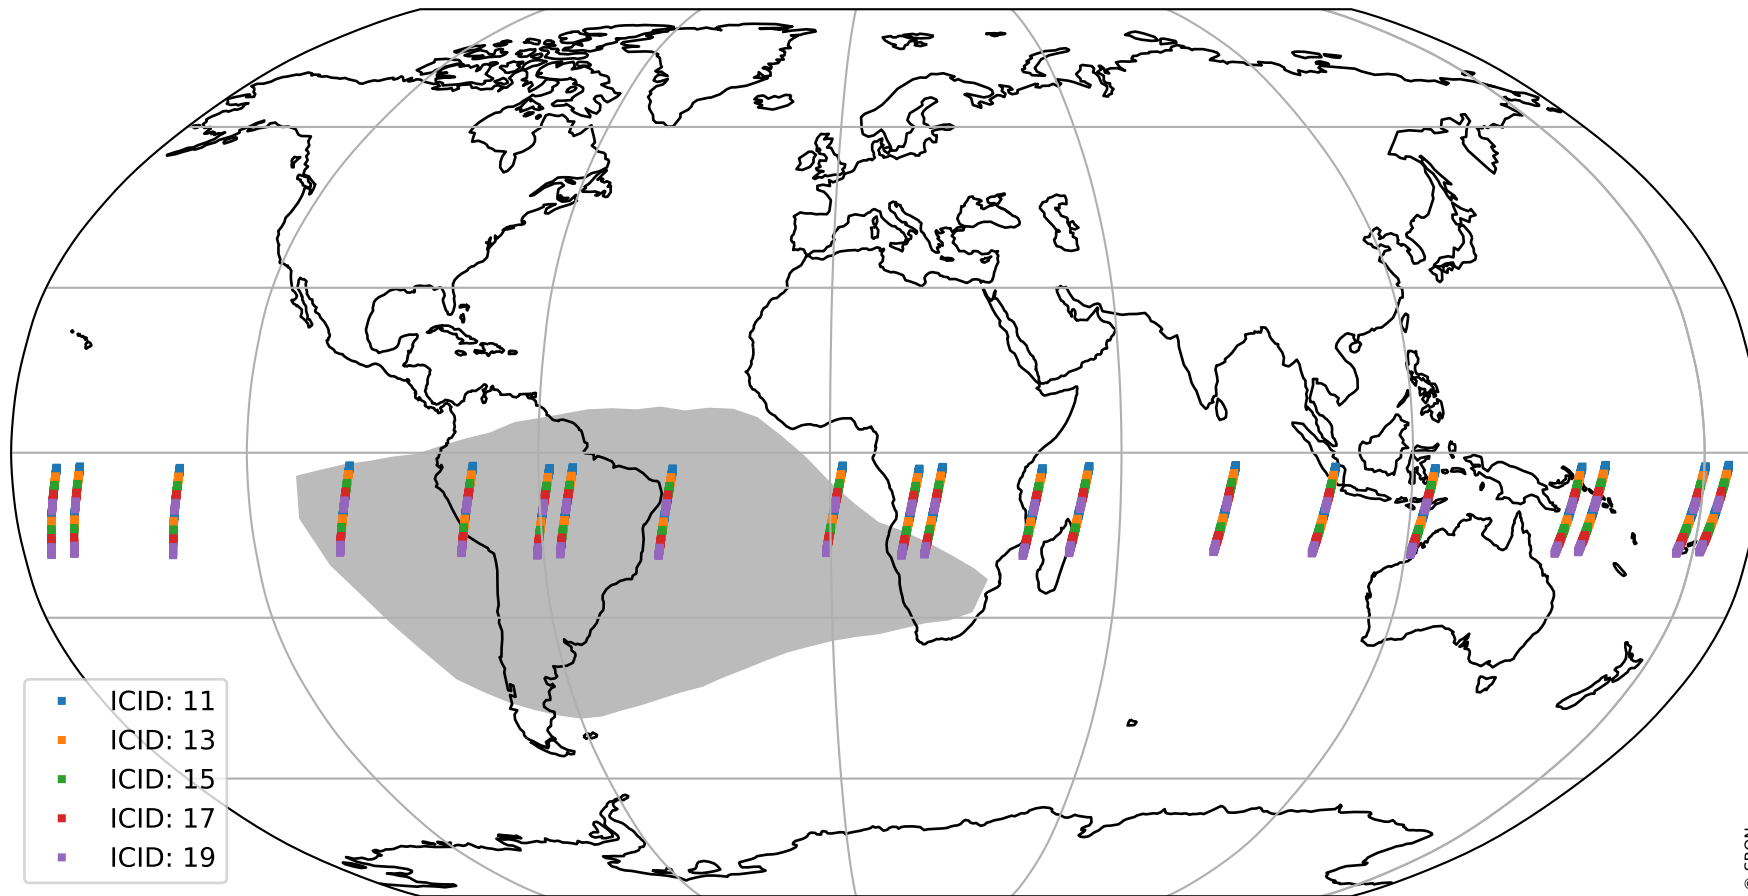

# Tropomi SWIR offset (official)

orbits : 20 in [24832, 24877]  
coverage : 2022-07-29 / 2022-08-01  
median : 30.391  $\mu\text{V}$   
spread : 15.166  $\mu\text{V}$   
created : 2023-08-21T15:20:19

# Tropomi SWIR offset (official)

orbits : 20 in [24832, 24877]  
coverage : 2022-07-29 / 2022-08-01  
median : -0.0471 mV  
spread : 0.40467 mV  
created : 2023-08-21T15:20:20

value compared with SWIR offset CKD

# Tropomi SWIR offset (official) ground-tracks of Sentinel-5P

orbits : 20 in [24832, 24877]  
coverage : 2022-07-29 / 2022-08-01  
created : 2023-08-21T15:20:20

# Tropomi SWIR offset (official)

orbits : [2827, 24877]  
coverage : 2018-04-30 / 2022-08-01  
created : 2023-08-21T15:20:21