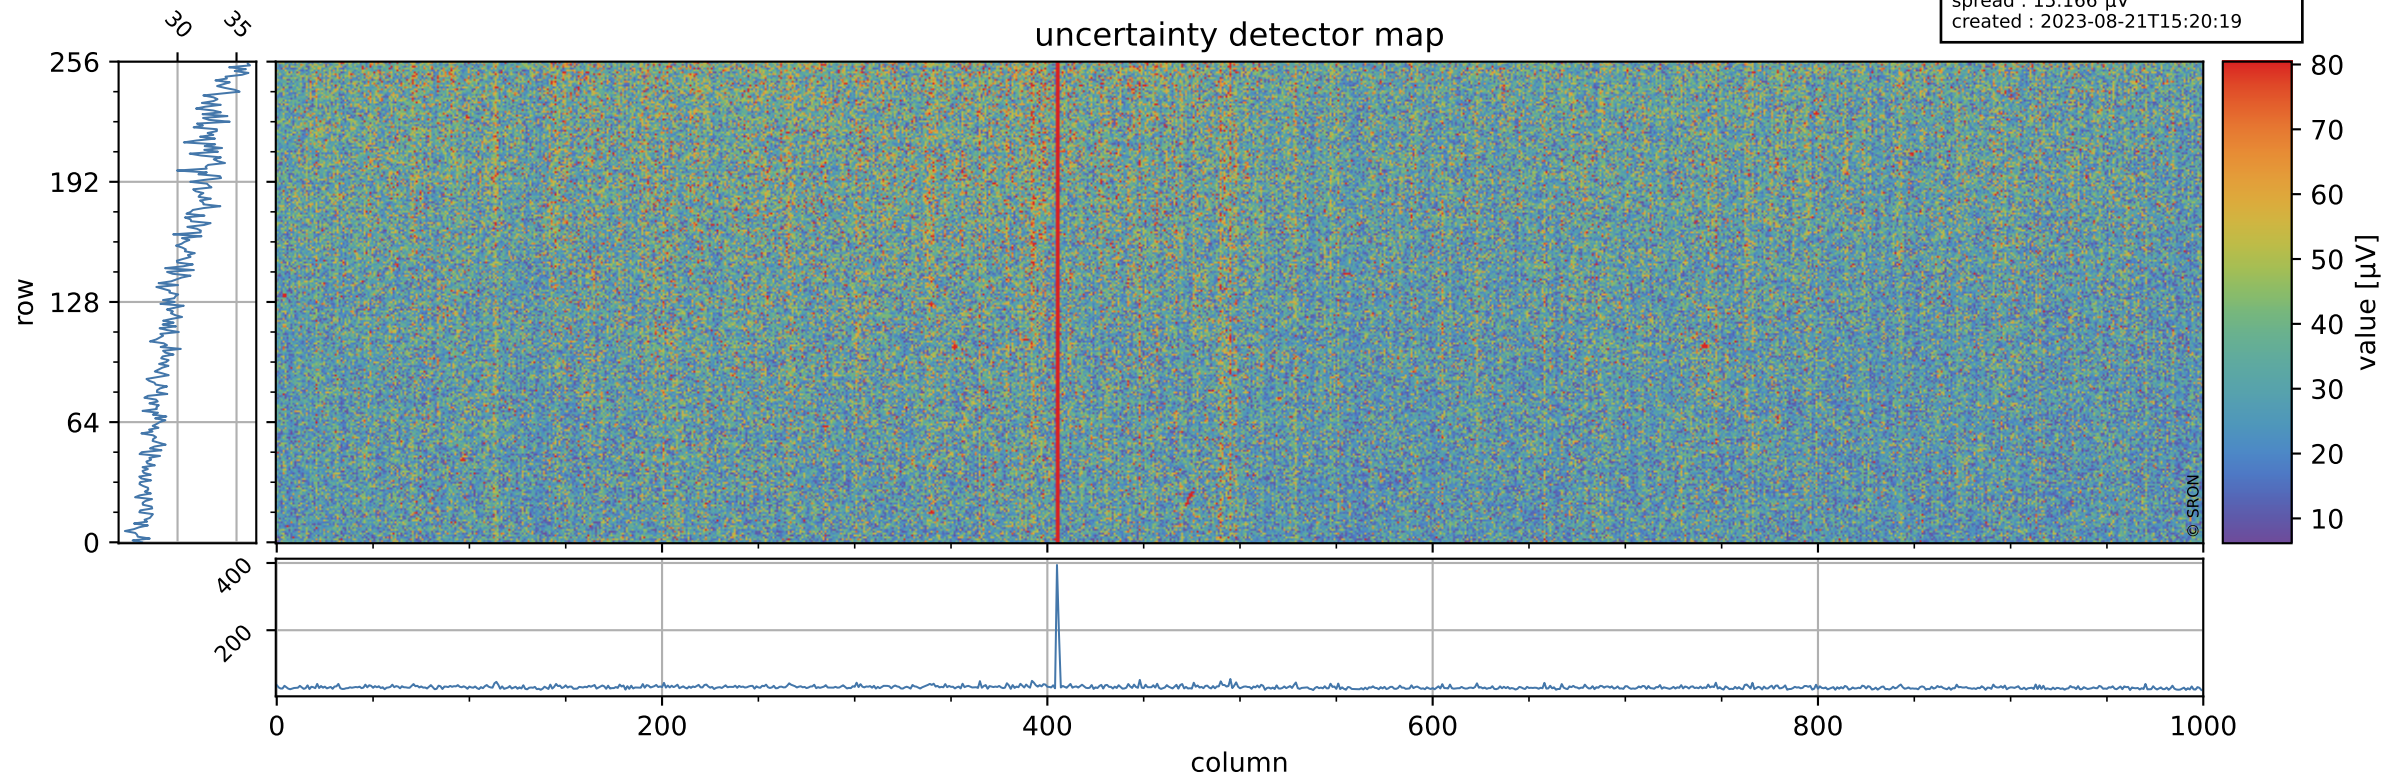

# Tropomi SWIR offset (official)

orbits : 20 in [24832, 24877]  
coverage : 2022-07-29 / 2022-08-01  
median : 0.52596 V  
spread : 0.035911 V  
created : 2023-08-21T15:20:19

## value detector map

# Tropomi SWIR offset (official)

orbits : 20 in [24832, 24877]  
coverage : 2022-07-29 / 2022-08-01  
median : 30.391  $\mu\text{V}$   
spread : 15.166  $\mu\text{V}$   
created : 2023-08-21T15:20:19

# Tropomi SWIR offset (official) ground-tracks of Sentinel-5P

orbits : 20 in [24832, 24877]  
coverage : 2022-07-29 / 2022-08-01  
created : 2023-08-21T15:20:20