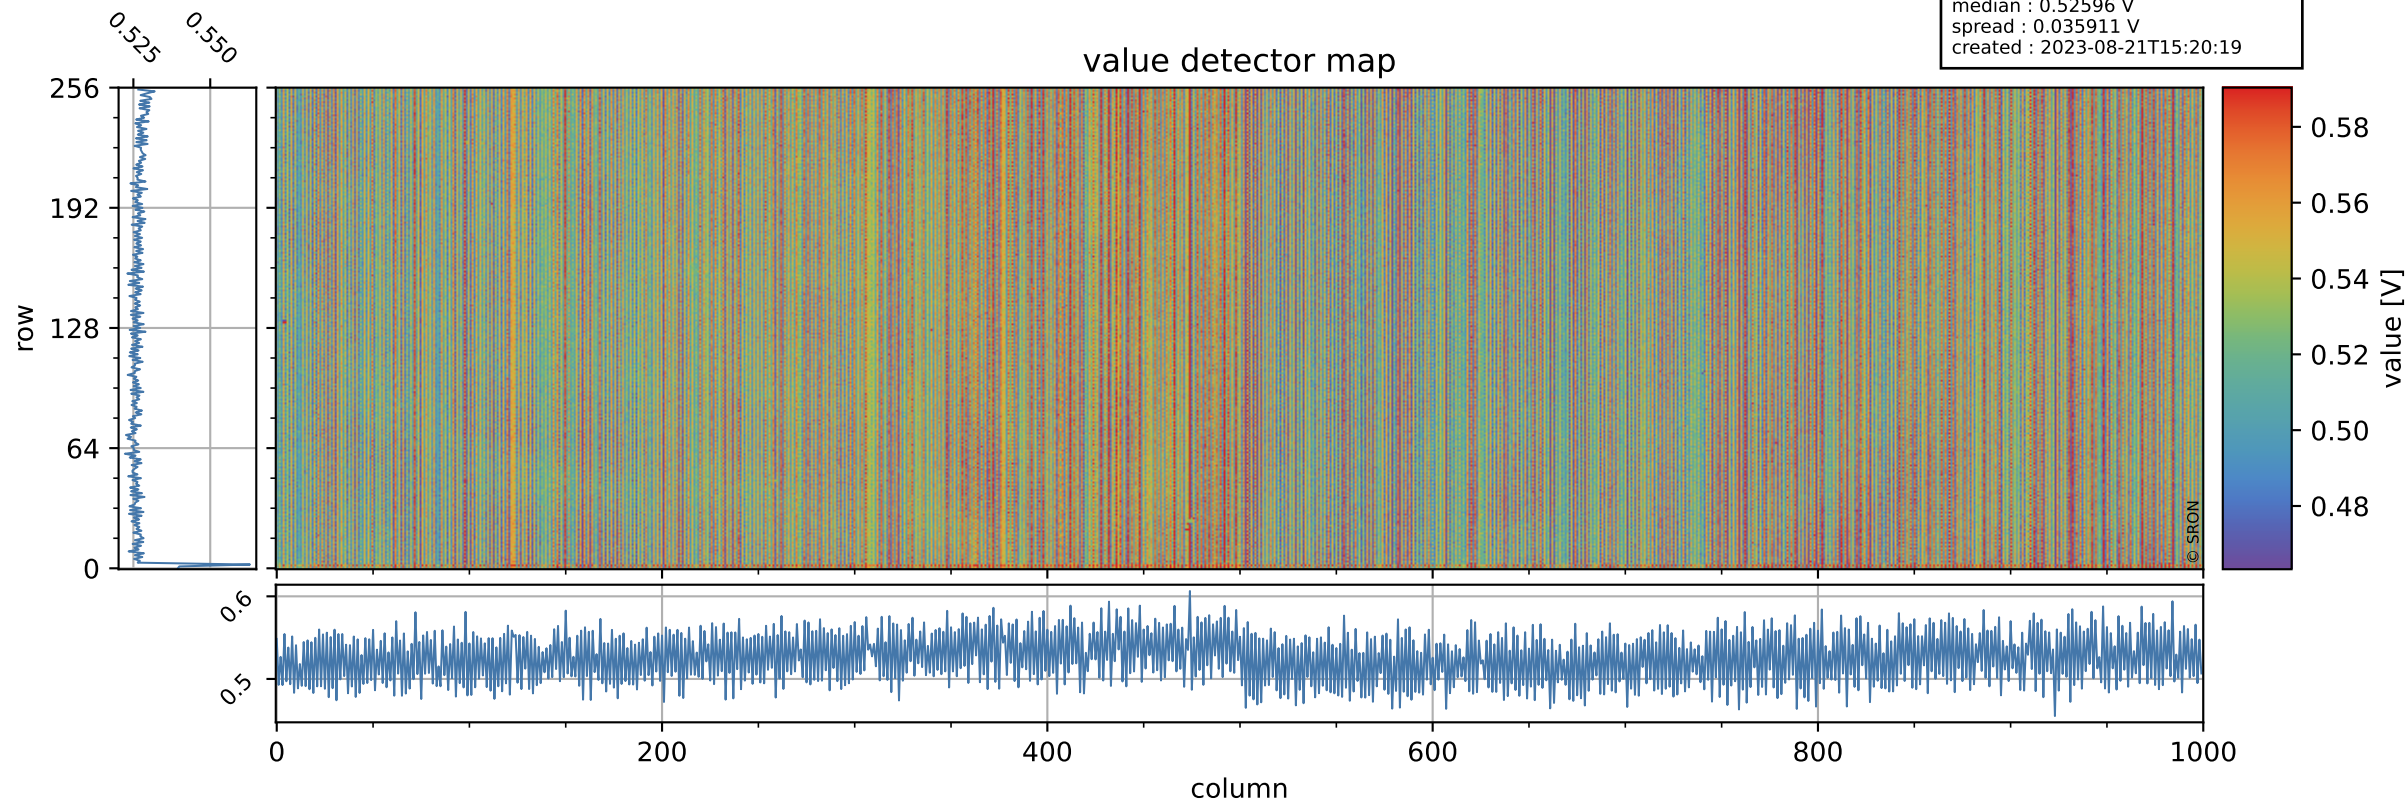

# Tropomi SWIR offset (official)

orbits : 20 in [24832, 24877]  
coverage : 2022-07-29 / 2022-08-01  
median : 0.52596 V  
spread : 0.035911 V  
created : 2023-08-21T15:20:19

## value detector map

# Tropomi SWIR offset (official)

orbits : 20 in [24832, 24877]  
coverage : 2022-07-29 / 2022-08-01  
median : 30.391  $\mu\text{V}$   
spread : 15.166  $\mu\text{V}$   
created : 2023-08-21T15:20:19

# Tropomi SWIR offset (official) ground-tracks of Sentinel-5P

orbits : 20 in [24832, 24877]  
coverage : 2022-07-29 / 2022-08-01  
created : 2023-08-21T15:20:20