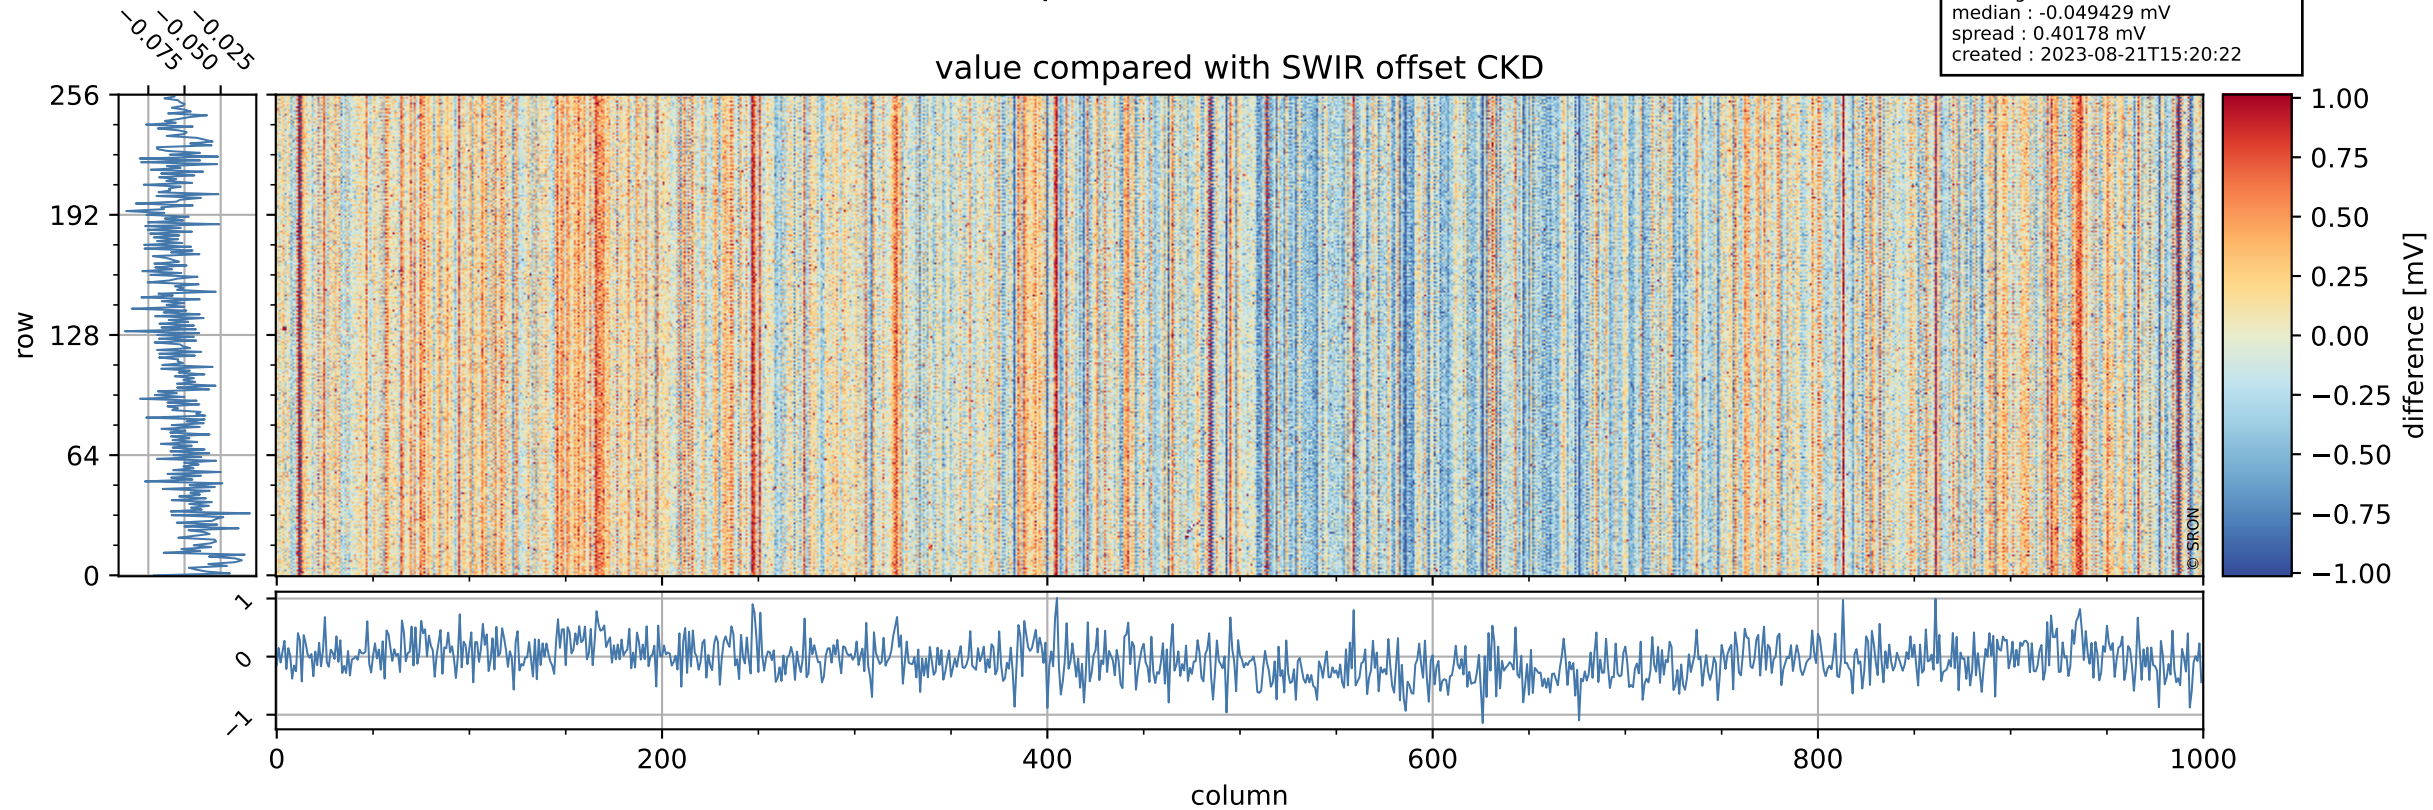

Tropomi SWIR offset (official)

orbits : 19 in [24847, 24892]
coverage : 2022-07-30 / 2022-08-02
median : 0.52596 V
spread : 0.035911 V
created : 2023-08-21T15:20:22

value detector map

Tropomi SWIR offset (official)

orbits : 19 in [24847, 24892]
coverage : 2022-07-30 / 2022-08-02
median : 31.44 μV
spread : 15.539 μV
created : 2023-08-21T15:20:22

Tropomi SWIR offset (official)

orbits : 19 in [24847, 24892]
coverage : 2022-07-30 / 2022-08-02
median : -0.049429 mV
spread : 0.40178 mV
created : 2023-08-21T15:20:22

value compared with SWIR offset CKD

Tropomi SWIR offset (official) ground-tracks of Sentinel-5P

orbits : 19 in [24847, 24892]
coverage : 2022-07-30 / 2022-08-02
created : 2023-08-21T15:20:23

Tropomi SWIR offset (official)

orbits : [2827, 24892]
coverage : 2018-04-30 / 2022-08-02
created : 2023-08-21T15:20:23

trend of detector median & temperatures