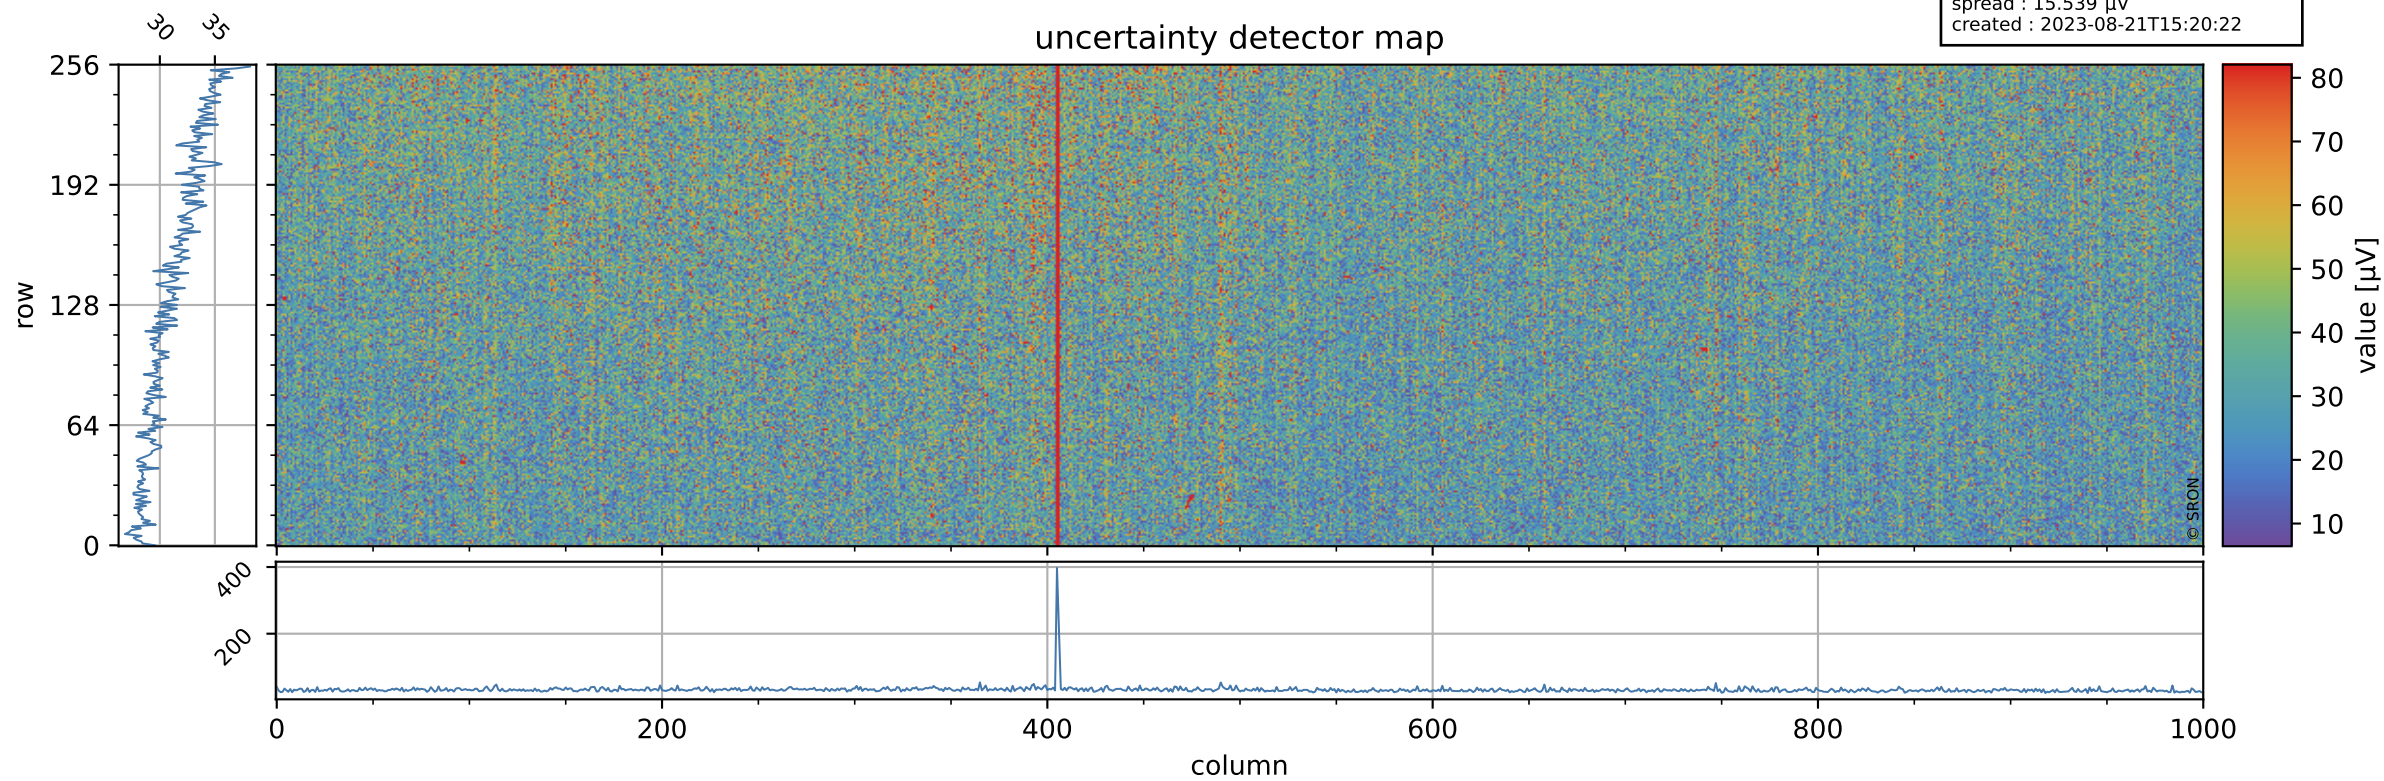

Tropomi SWIR offset (official)

orbits : 19 in [24847, 24892]
coverage : 2022-07-30 / 2022-08-02
median : 0.52596 V
spread : 0.035911 V
created : 2023-08-21T15:20:22

value detector map

Tropomi SWIR offset (official)

orbits : 19 in [24847, 24892]
coverage : 2022-07-30 / 2022-08-02
median : 31.44 μV
spread : 15.539 μV
created : 2023-08-21T15:20:22

Tropomi SWIR offset (official)

orbits : 19 in [24847, 24892]
coverage : 2022-07-30 / 2022-08-02
median : -0.049429 mV
spread : 0.40178 mV
created : 2023-08-21T15:20:22

value compared with SWIR offset CKD

Tropomi SWIR offset (official) ground-tracks of Sentinel-5P

orbits : 19 in [24847, 24892]
coverage : 2022-07-30 / 2022-08-02
created : 2023-08-21T15:20:23

Tropomi SWIR offset (official)

orbits : [2827, 24892]
coverage : 2018-04-30 / 2022-08-02
created : 2023-08-21T15:20:23

trend of detector median & temperatures