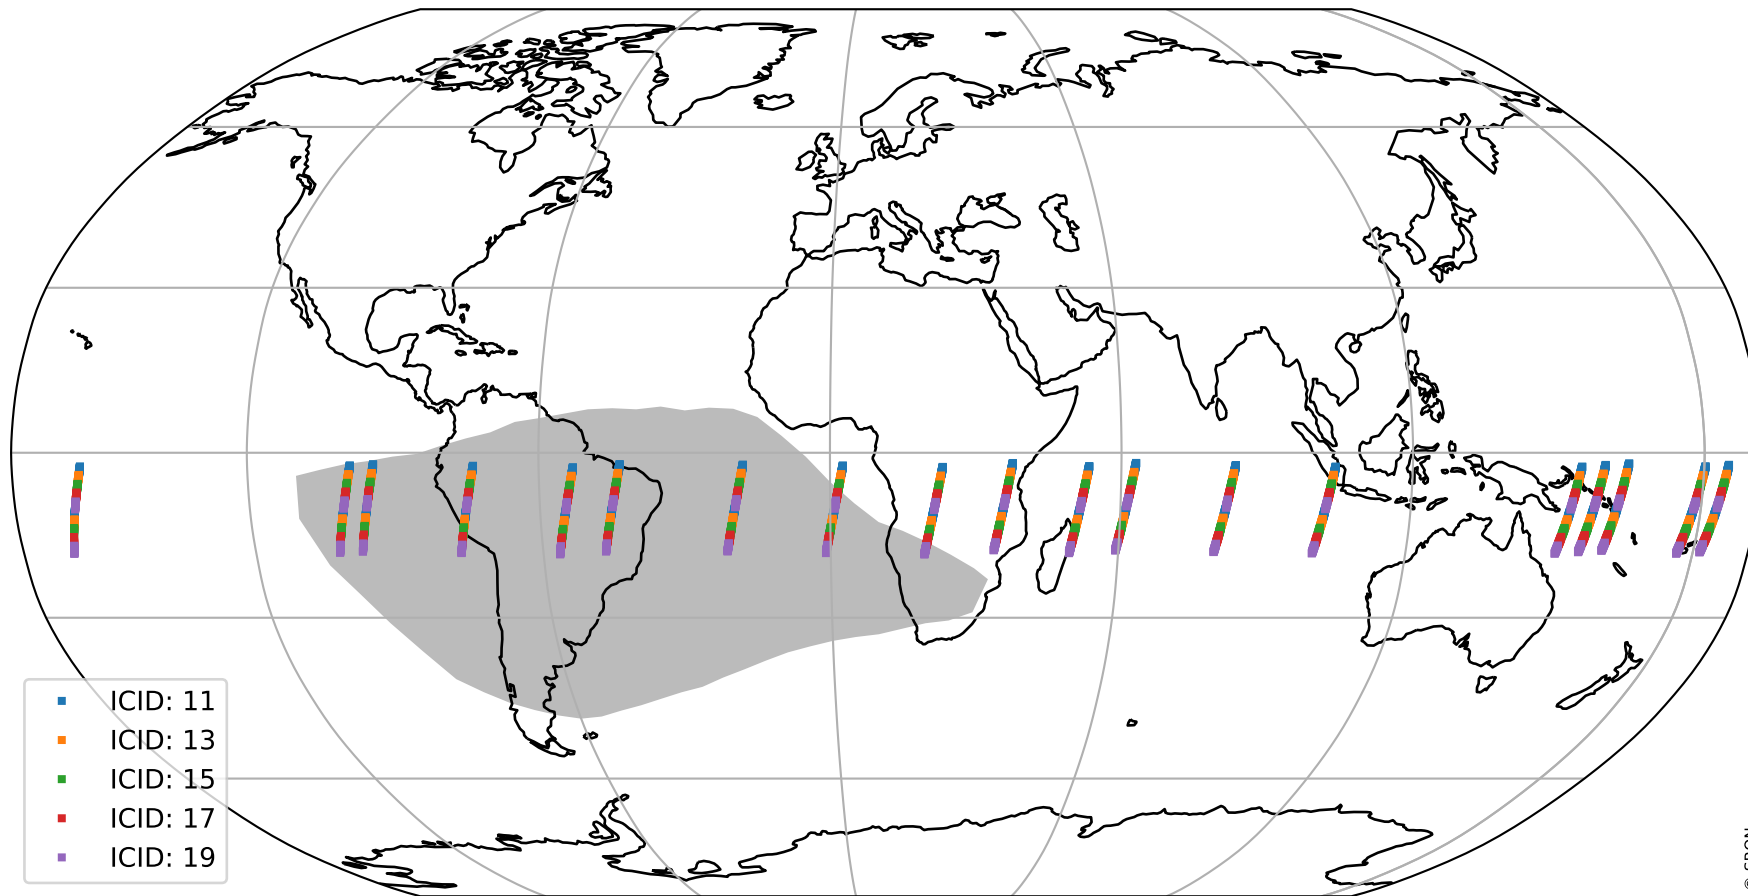

Tropomi SWIR offset (official)

orbits : 19 in [24847, 24892]
coverage : 2022-07-30 / 2022-08-02
median : 0.52596 V
spread : 0.035911 V
created : 2023-08-21T15:20:22

value detector map

Tropomi SWIR offset (official)

orbits : 19 in [24847, 24892]
coverage : 2022-07-30 / 2022-08-02
median : 31.44 μV
spread : 15.539 μV
created : 2023-08-21T15:20:22

Tropomi SWIR offset (official)

orbits : 19 in [24847, 24892]
coverage : 2022-07-30 / 2022-08-02
median : -0.049429 mV
spread : 0.40178 mV
created : 2023-08-21T15:20:22

value compared with SWIR offset CKD

Tropomi SWIR offset (official) ground-tracks of Sentinel-5P

orbits : 19 in [24847, 24892]
coverage : 2022-07-30 / 2022-08-02
created : 2023-08-21T15:20:23

Tropomi SWIR offset (official)

orbits : [2827, 24892]
coverage : 2018-04-30 / 2022-08-02
created : 2023-08-21T15:20:23

trend of detector median & temperatures