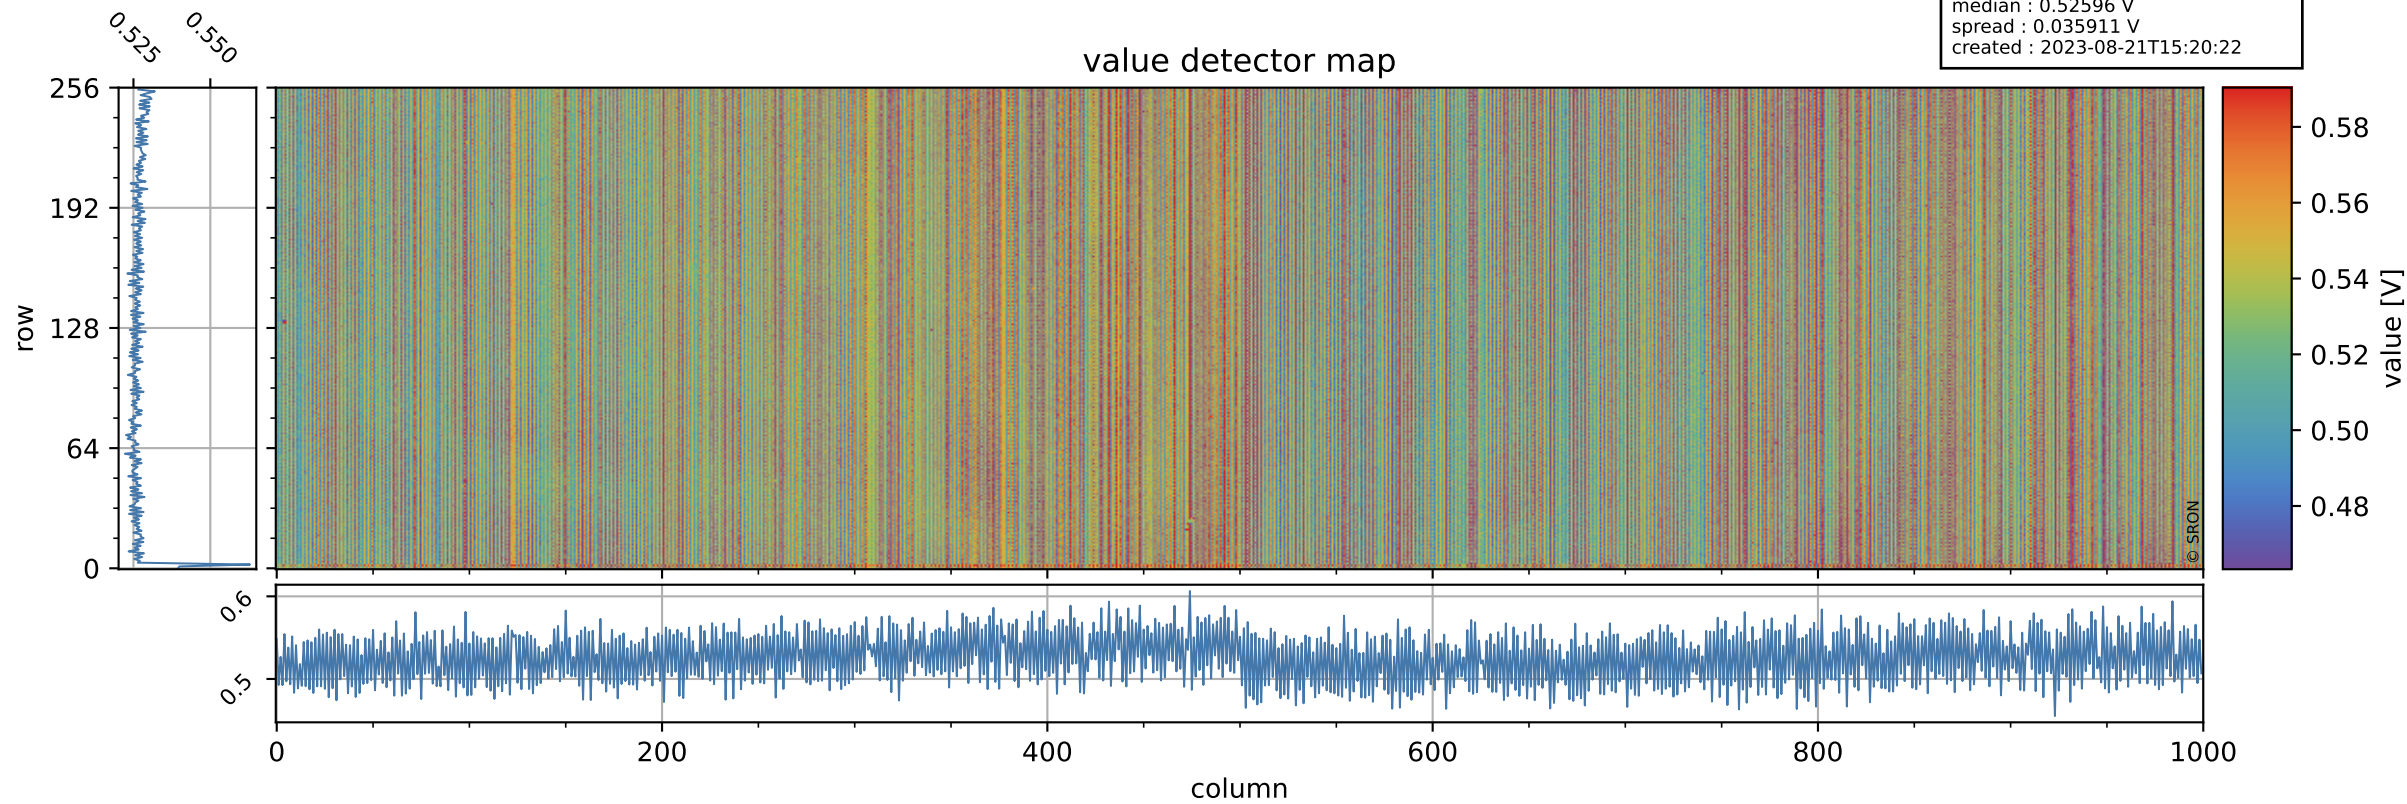

Tropomi SWIR offset (official)

orbits : 19 in [24847, 24892]
coverage : 2022-07-30 / 2022-08-02
median : 0.52596 V
spread : 0.035911 V
created : 2023-08-21T15:20:22

value detector map

Tropomi SWIR offset (official)

orbits : 19 in [24847, 24892]
coverage : 2022-07-30 / 2022-08-02
median : 31.44 μV
spread : 15.539 μV
created : 2023-08-21T15:20:22

Tropomi SWIR offset (official)

orbits : 19 in [24847, 24892]
coverage : 2022-07-30 / 2022-08-02
median : -0.049429 mV
spread : 0.40178 mV
created : 2023-08-21T15:20:22

value compared with SWIR offset CKD

Tropomi SWIR offset (official) ground-tracks of Sentinel-5P

orbits : 19 in [24847, 24892]
coverage : 2022-07-30 / 2022-08-02
created : 2023-08-21T15:20:23

Tropomi SWIR offset (official)

orbits : [2827, 24892]
coverage : 2018-04-30 / 2022-08-02
created : 2023-08-21T15:20:23

trend of detector median & temperatures