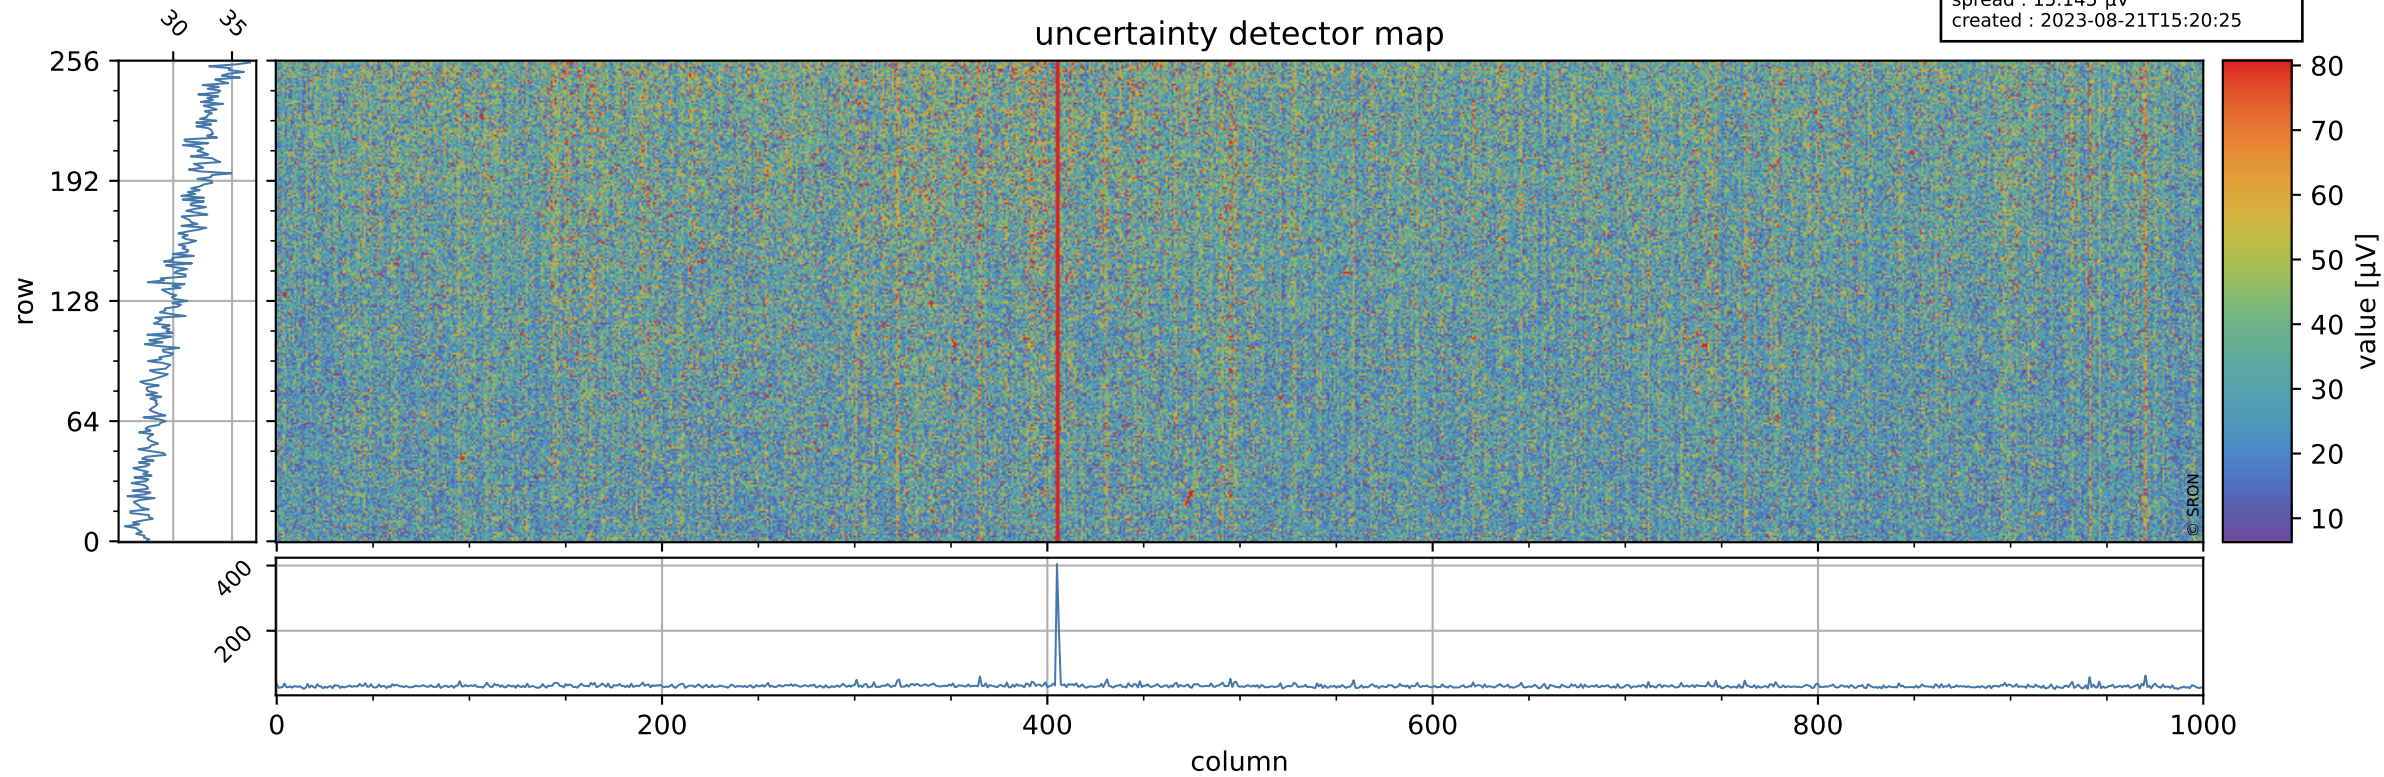

Tropomi SWIR offset (official)

orbits : 20 in [24862, 24907]
coverage : 2022-07-31 / 2022-08-03
median : 0.52596 V
spread : 0.03591 V
created : 2023-08-21T15:20:24

value detector map

Tropomi SWIR offset (official)

orbits : 20 in [24862, 24907]
coverage : 2022-07-31 / 2022-08-03
median : 30.504 μV
spread : 15.145 μV
created : 2023-08-21T15:20:25

Tropomi SWIR offset (official)

orbits : 20 in [24862, 24907]
coverage : 2022-07-31 / 2022-08-03
median : -0.050312 mV
spread : 0.40556 mV
created : 2023-08-21T15:20:25

value compared with SWIR offset CKD

Tropomi SWIR offset (official) ground-tracks of Sentinel-5P

orbits : 20 in [24862, 24907]
coverage : 2022-07-31 / 2022-08-03
created : 2023-08-21T15:20:26

Tropomi SWIR offset (official)

orbits : [2827, 24907]
coverage : 2018-04-30 / 2022-08-03
created : 2023-08-21T15:20:26

trend of detector median & temperatures