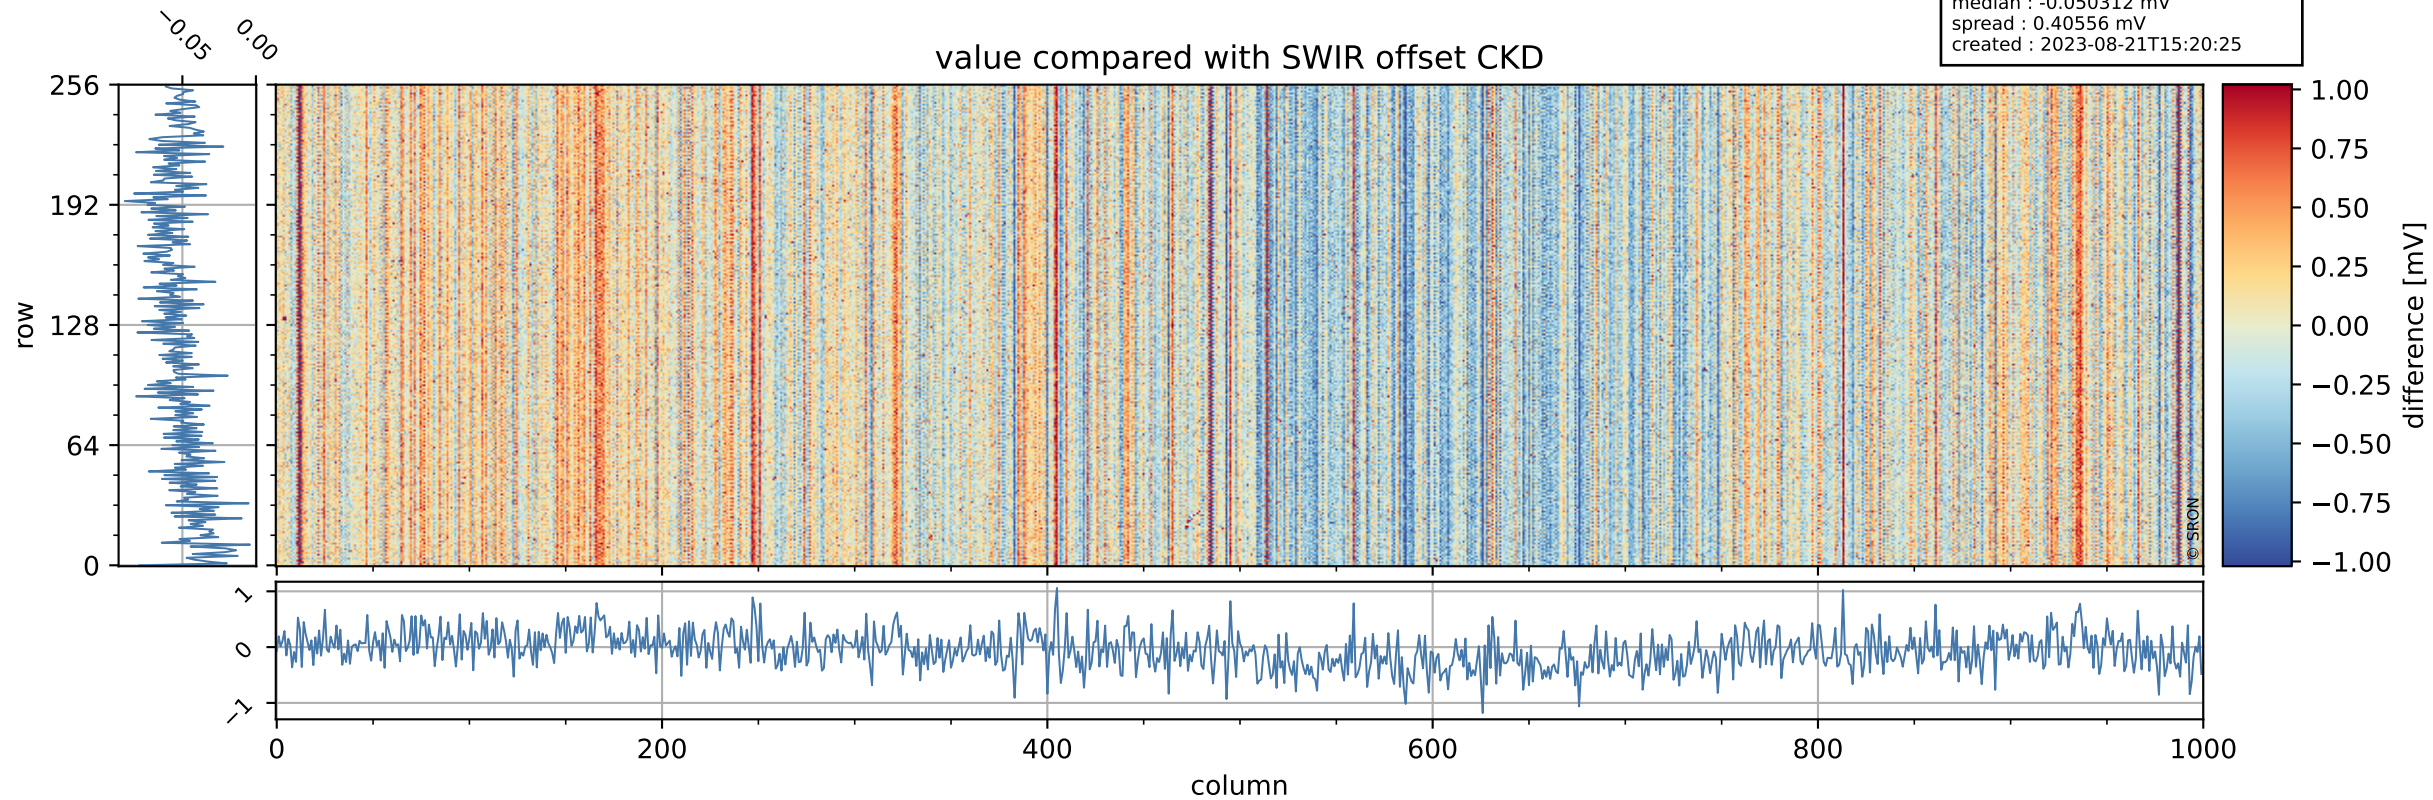

Tropomi SWIR offset (official)

orbits : 20 in [24862, 24907]
coverage : 2022-07-31 / 2022-08-03
median : 0.52596 V
spread : 0.03591 V
created : 2023-08-21T15:20:24

value detector map

Tropomi SWIR offset (official)

orbits : 20 in [24862, 24907]
coverage : 2022-07-31 / 2022-08-03
median : 30.504 μV
spread : 15.145 μV
created : 2023-08-21T15:20:25

Tropomi SWIR offset (official)

orbits : 20 in [24862, 24907]
coverage : 2022-07-31 / 2022-08-03
median : -0.050312 mV
spread : 0.40556 mV
created : 2023-08-21T15:20:25

value compared with SWIR offset CKD

Tropomi SWIR offset (official) ground-tracks of Sentinel-5P

orbits : 20 in [24862, 24907]
coverage : 2022-07-31 / 2022-08-03
created : 2023-08-21T15:20:26

Tropomi SWIR offset (official)

orbits : [2827, 24907]
coverage : 2018-04-30 / 2022-08-03
created : 2023-08-21T15:20:26

trend of detector median & temperatures