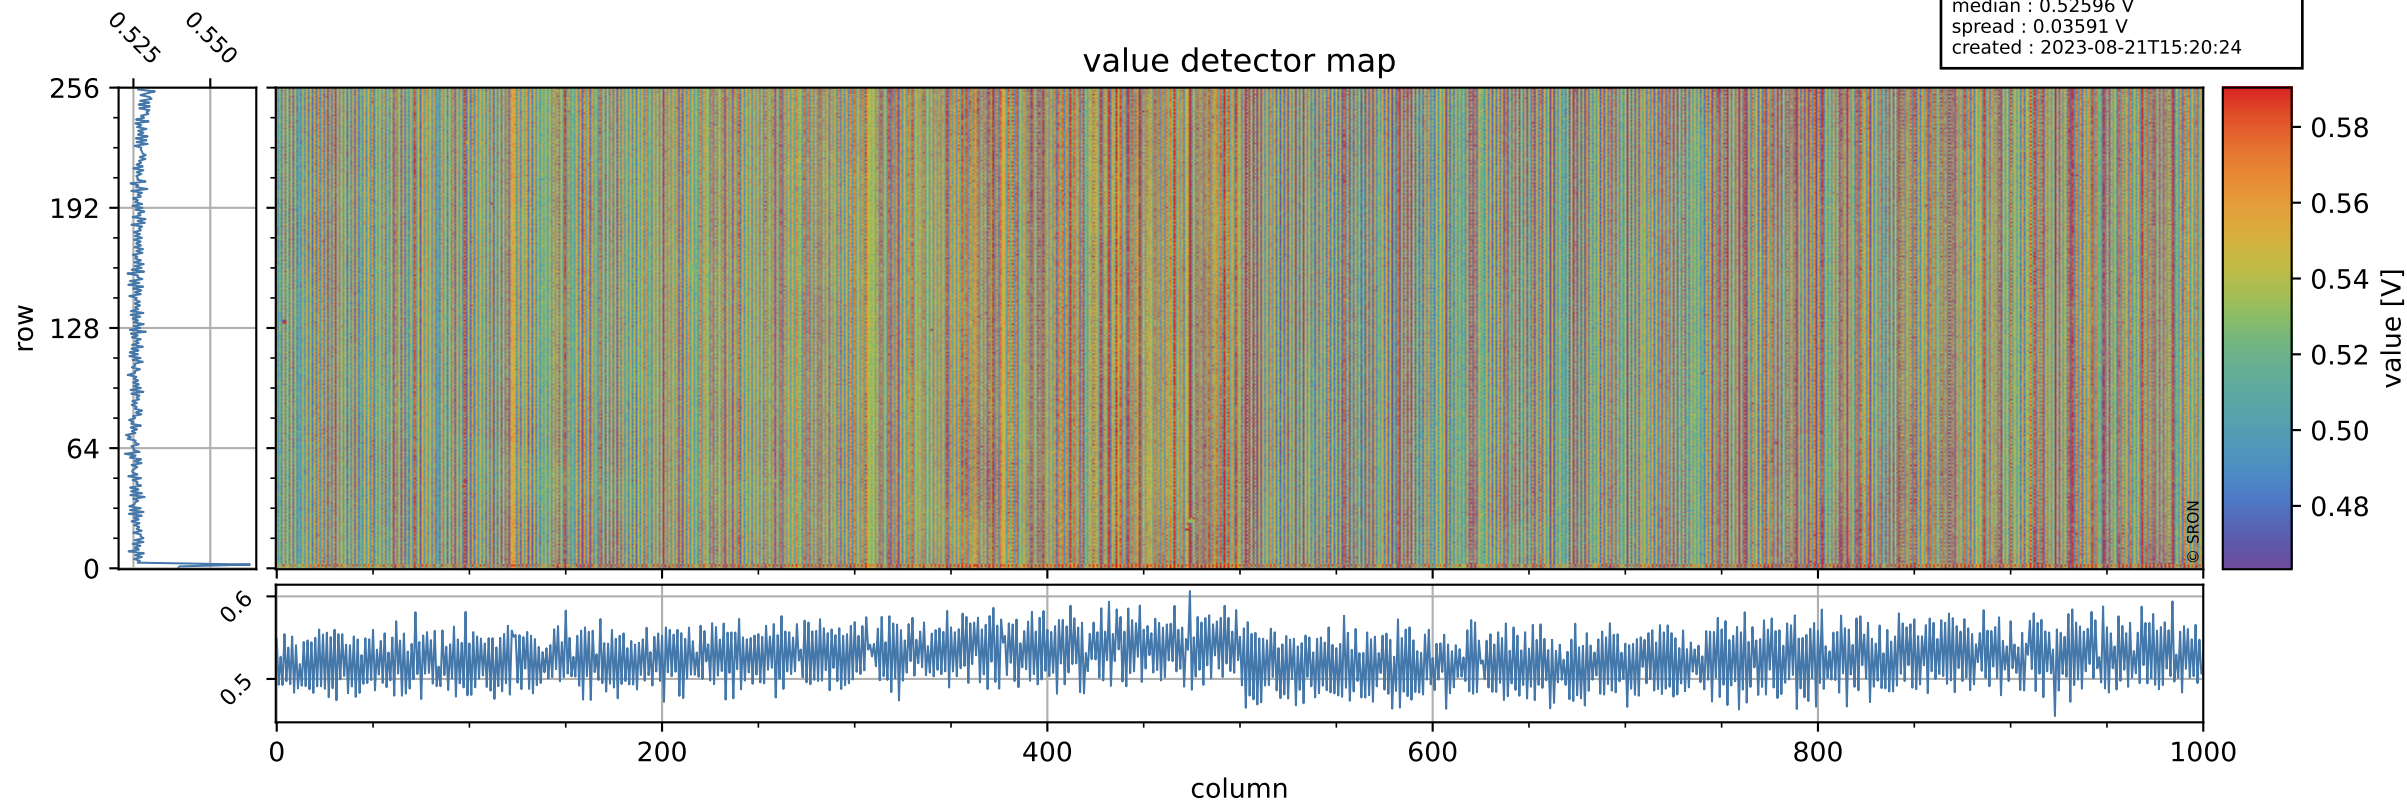

Tropomi SWIR offset (official)

orbits : 20 in [24862, 24907]
coverage : 2022-07-31 / 2022-08-03
median : 0.52596 V
spread : 0.03591 V
created : 2023-08-21T15:20:24

value detector map

Tropomi SWIR offset (official)

orbits : 20 in [24862, 24907]
coverage : 2022-07-31 / 2022-08-03
median : 30.504 μV
spread : 15.145 μV
created : 2023-08-21T15:20:25

Tropomi SWIR offset (official)

orbits : 20 in [24862, 24907]
coverage : 2022-07-31 / 2022-08-03
median : -0.050312 mV
spread : 0.40556 mV
created : 2023-08-21T15:20:25

value compared with SWIR offset CKD

Tropomi SWIR offset (official) ground-tracks of Sentinel-5P

orbits : 20 in [24862, 24907]
coverage : 2022-07-31 / 2022-08-03
created : 2023-08-21T15:20:26

Tropomi SWIR offset (official)

orbits : [2827, 24907]
coverage : 2018-04-30 / 2022-08-03
created : 2023-08-21T15:20:26

trend of detector median & temperatures