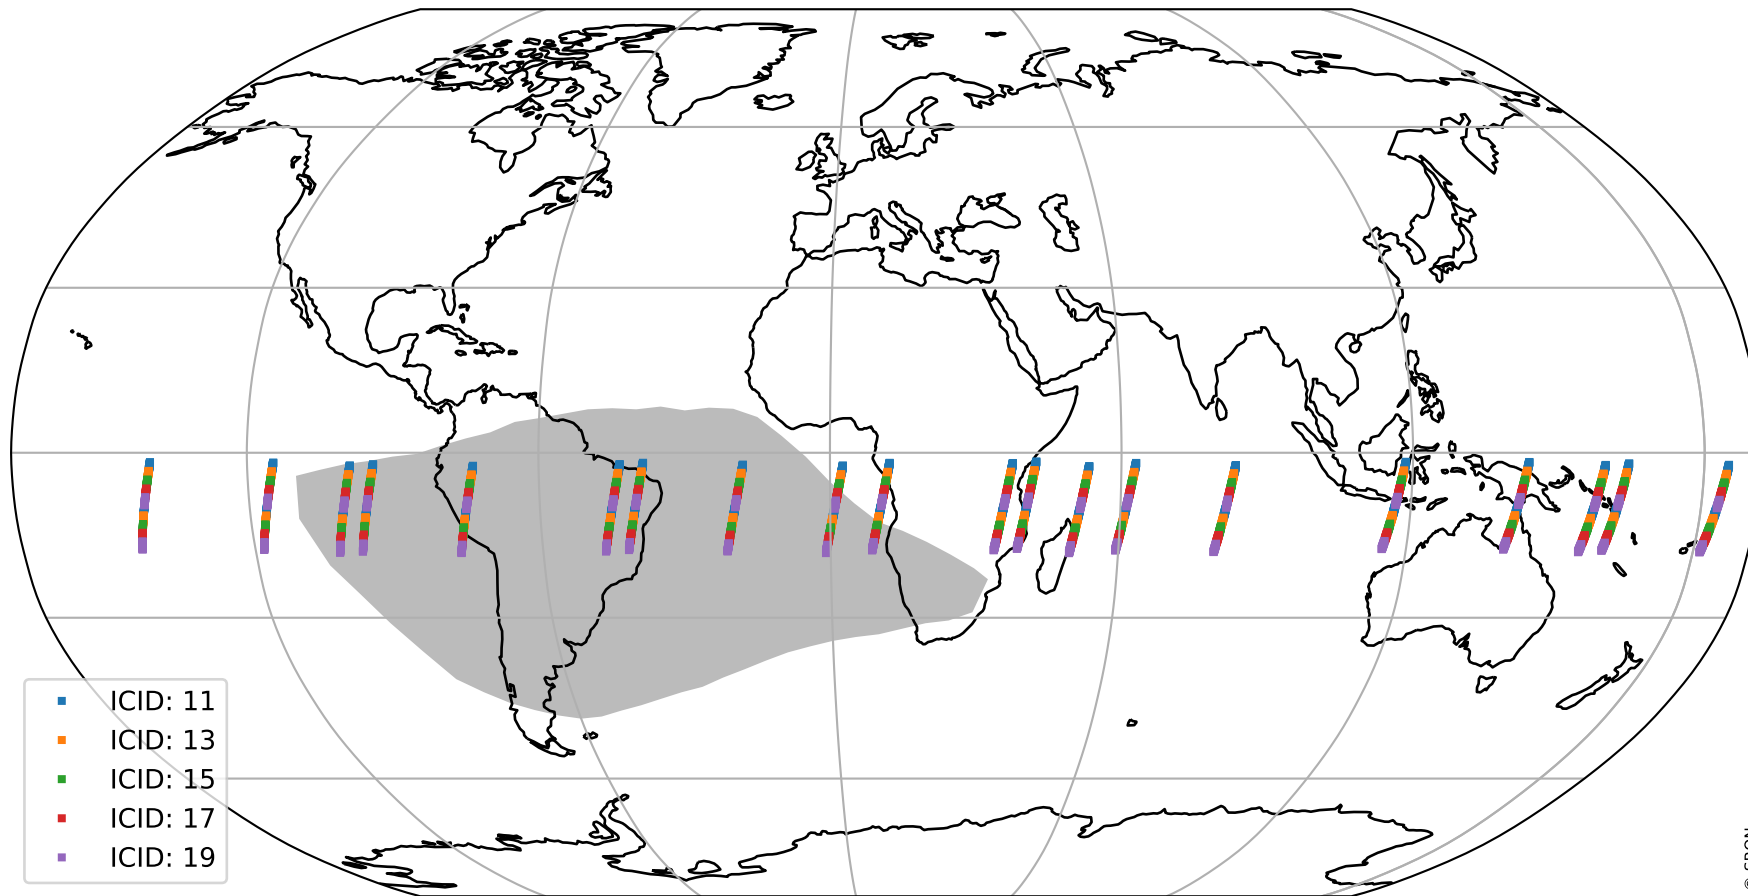

Tropomi SWIR offset (official)

orbits : 20 in [24862, 24907]
coverage : 2022-07-31 / 2022-08-03
median : 0.52596 V
spread : 0.03591 V
created : 2023-08-21T15:20:24

value detector map

Tropomi SWIR offset (official)

orbits : 20 in [24862, 24907]
coverage : 2022-07-31 / 2022-08-03
median : 30.504 μV
spread : 15.145 μV
created : 2023-08-21T15:20:25

Tropomi SWIR offset (official)

orbits : 20 in [24862, 24907]
coverage : 2022-07-31 / 2022-08-03
median : -0.050312 mV
spread : 0.40556 mV
created : 2023-08-21T15:20:25

value compared with SWIR offset CKD

Tropomi SWIR offset (official) ground-tracks of Sentinel-5P

orbits : 20 in [24862, 24907]
coverage : 2022-07-31 / 2022-08-03
created : 2023-08-21T15:20:26

Tropomi SWIR offset (official)

orbits : [2827, 24907]
coverage : 2018-04-30 / 2022-08-03
created : 2023-08-21T15:20:26

trend of detector median & temperatures