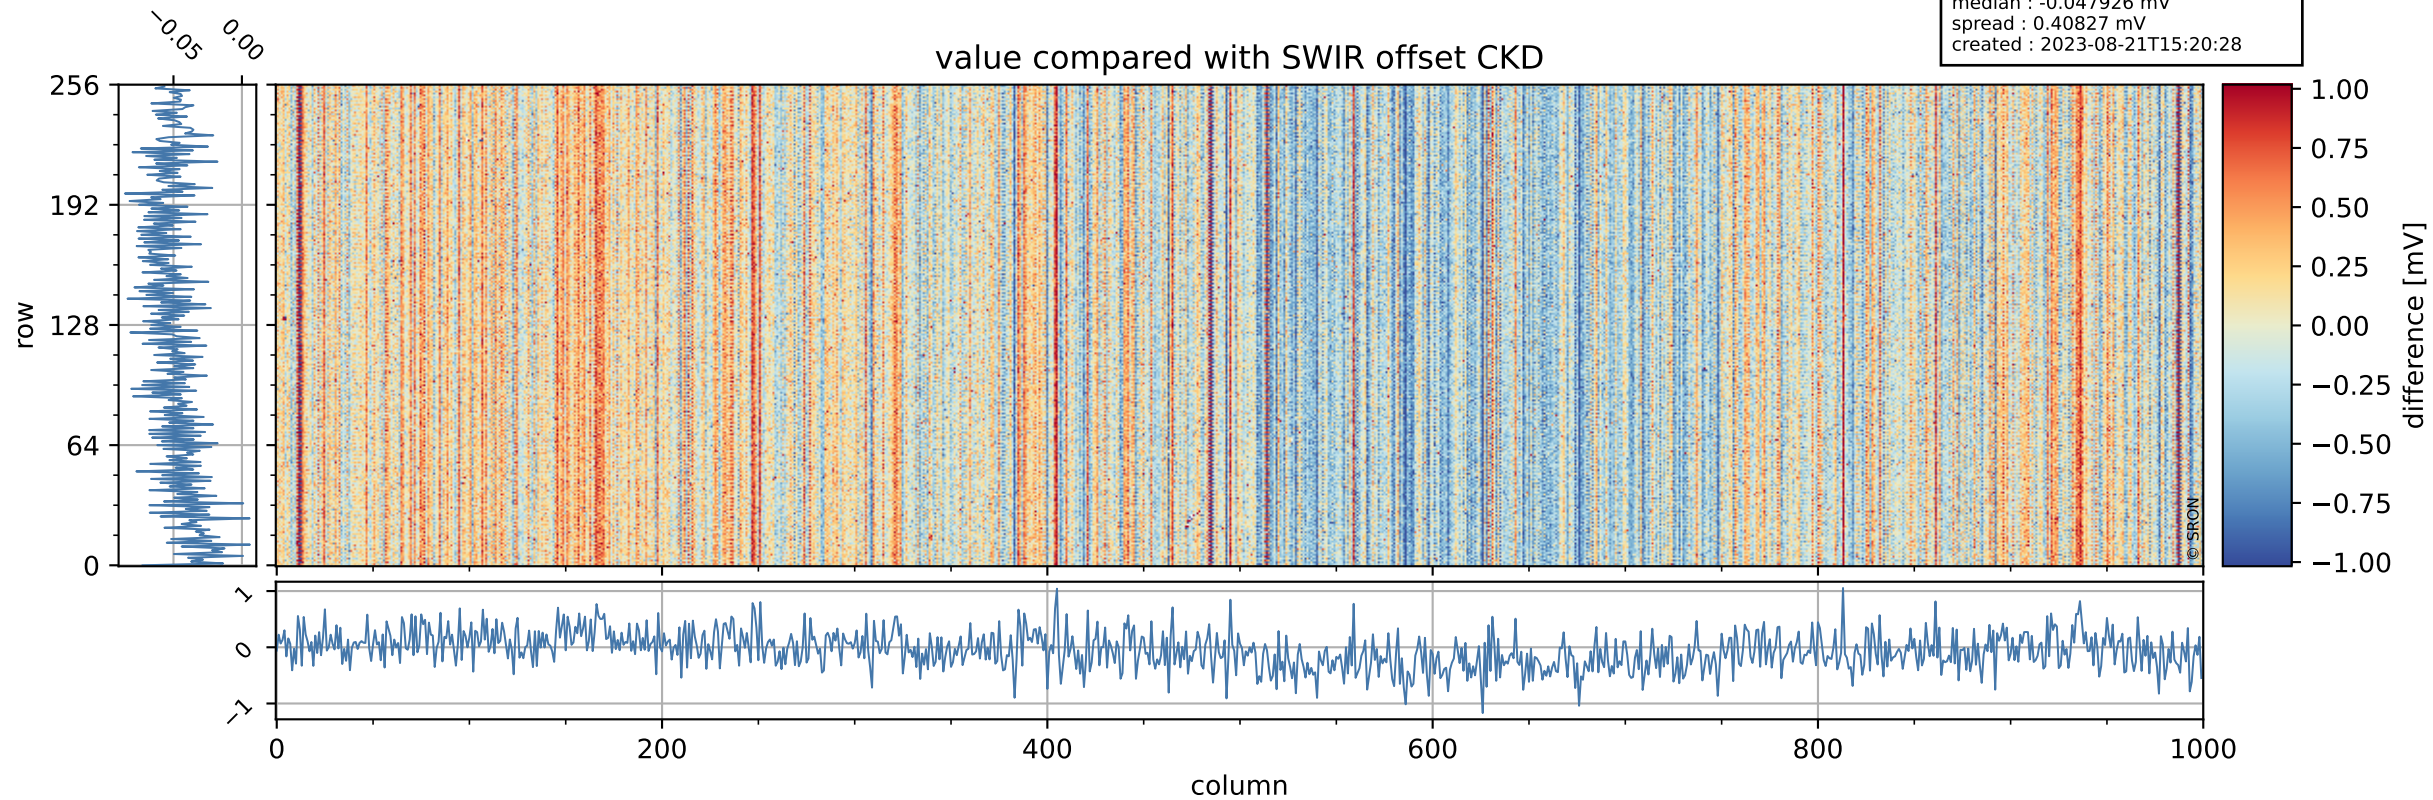

Tropomi SWIR offset (official)

orbits : 19 in [24877, 24922]
coverage : 2022-08-02 / 2022-08-05
median : 0.52596 V
spread : 0.035908 V
created : 2023-08-21T15:20:28

value detector map

Tropomi SWIR offset (official)

orbits : 19 in [24877, 24922]
coverage : 2022-08-02 / 2022-08-05
median : 30.811 μV
spread : 15.284 μV
created : 2023-08-21T15:20:28

Tropomi SWIR offset (official)

orbits : 19 in [24877, 24922]
coverage : 2022-08-02 / 2022-08-05
median : -0.047926 mV
spread : 0.40827 mV
created : 2023-08-21T15:20:28

value compared with SWIR offset CKD

Tropomi SWIR offset (official) ground-tracks of Sentinel-5P

orbits : 19 in [24877, 24922]
coverage : 2022-08-02 / 2022-08-05
created : 2023-08-21T15:20:28

Tropomi SWIR offset (official)

orbits : [2827, 24922]
coverage : 2018-04-30 / 2022-08-05
created : 2023-08-21T15:20:29

trend of detector median & temperatures