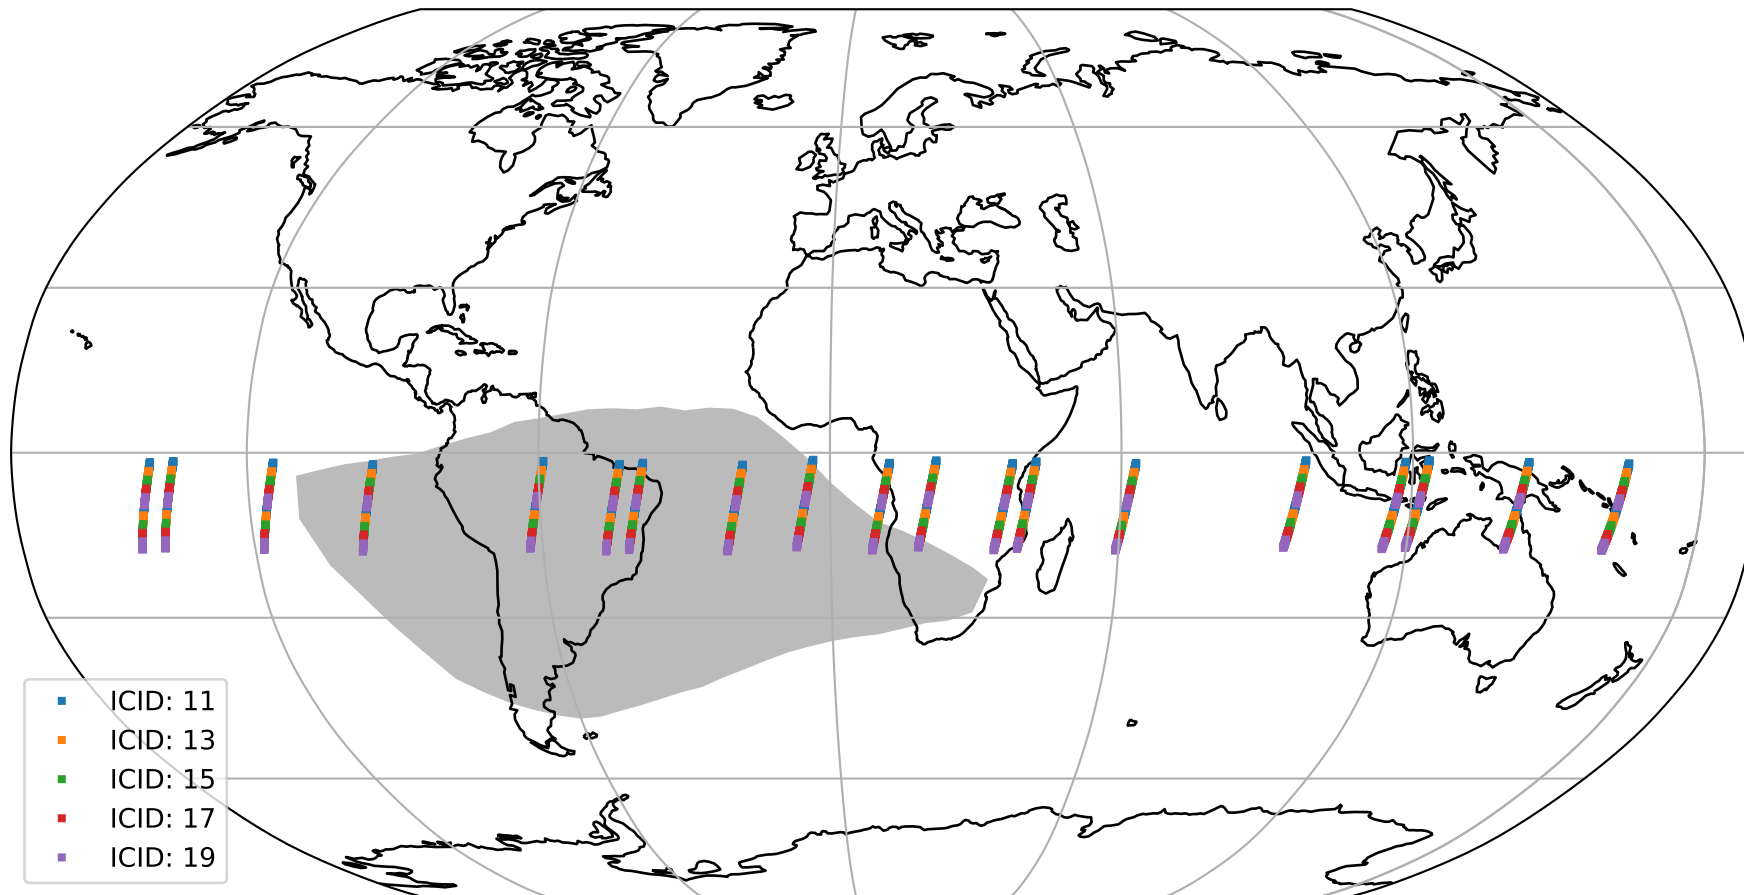

Tropomi SWIR offset (official)

orbits : 19 in [24877, 24922]
coverage : 2022-08-02 / 2022-08-05
median : 0.52596 V
spread : 0.035908 V
created : 2023-08-21T15:20:28

value detector map

Tropomi SWIR offset (official)

orbits : 19 in [24877, 24922]
coverage : 2022-08-02 / 2022-08-05
median : 30.811 μV
spread : 15.284 μV
created : 2023-08-21T15:20:28

Tropomi SWIR offset (official)

orbits : 19 in [24877, 24922]
coverage : 2022-08-02 / 2022-08-05
median : -0.047926 mV
spread : 0.40827 mV
created : 2023-08-21T15:20:28

value compared with SWIR offset CKD

Tropomi SWIR offset (official) ground-tracks of Sentinel-5P

orbits : 19 in [24877, 24922]
coverage : 2022-08-02 / 2022-08-05
created : 2023-08-21T15:20:28

Tropomi SWIR offset (official)

orbits : [2827, 24922]
coverage : 2018-04-30 / 2022-08-05
created : 2023-08-21T15:20:29

trend of detector median & temperatures