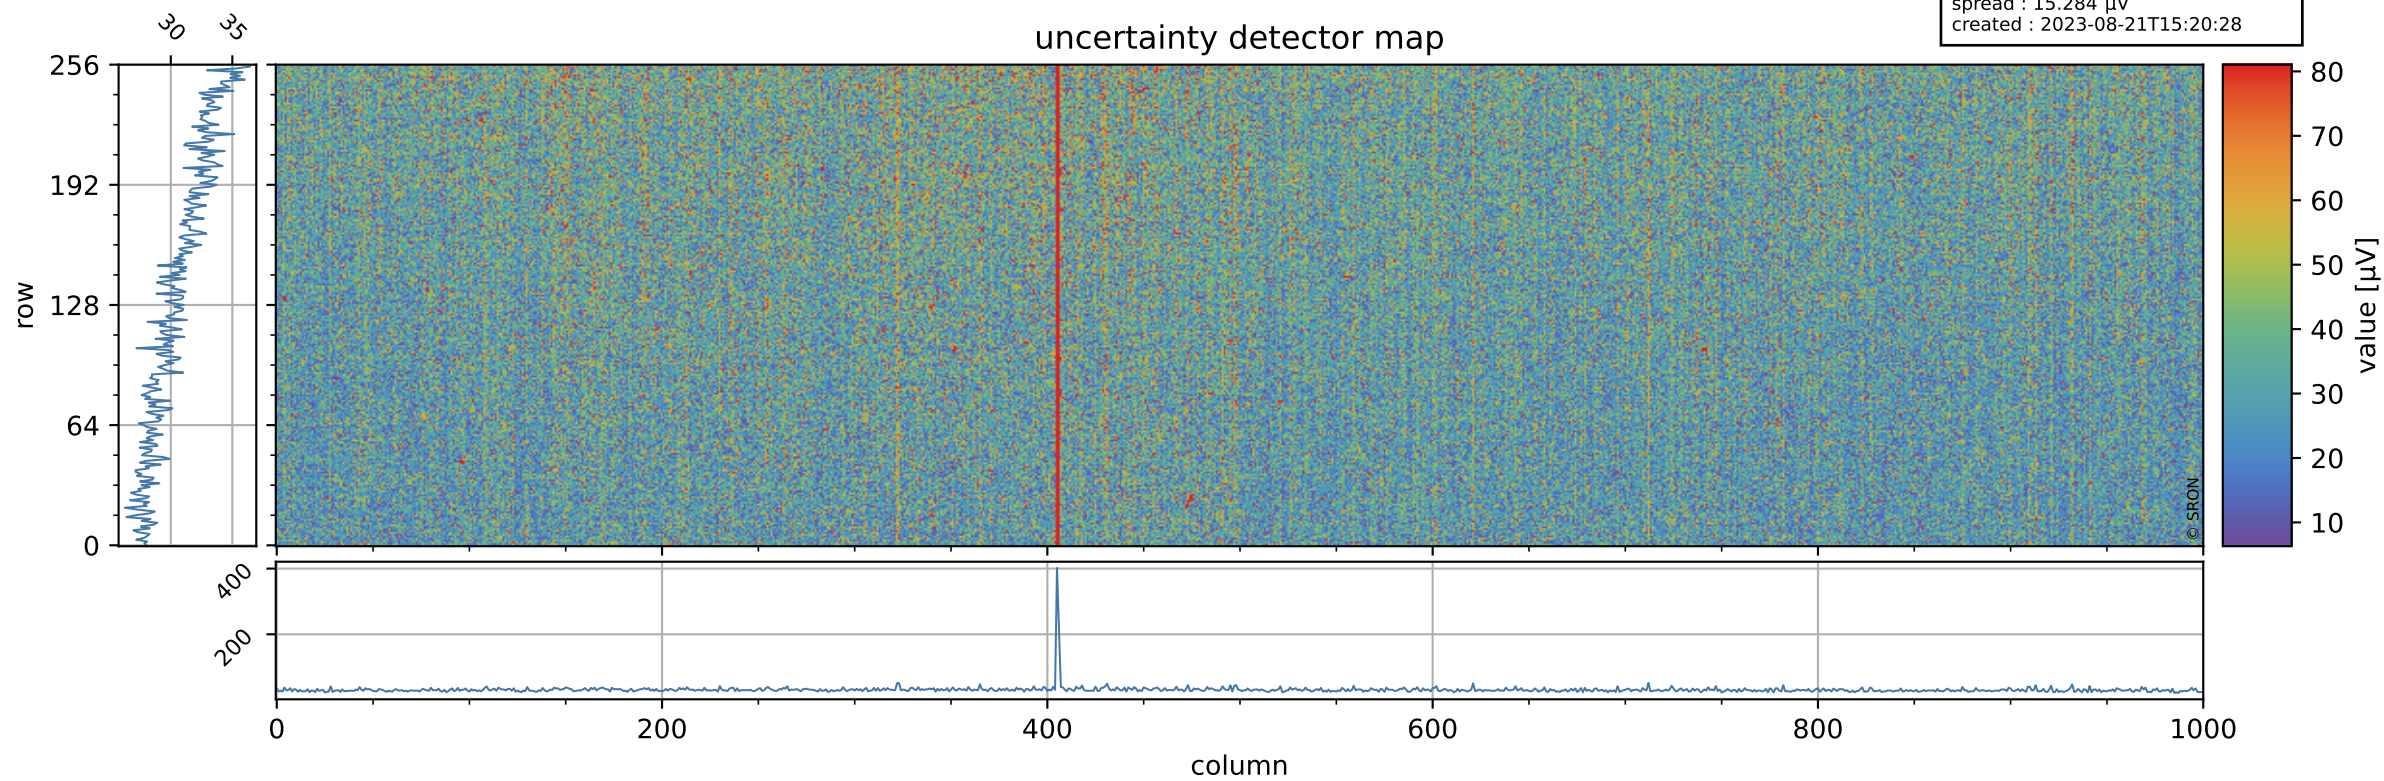

Tropomi SWIR offset (official)

orbits : 19 in [24877, 24922]
coverage : 2022-08-02 / 2022-08-05
median : 0.52596 V
spread : 0.035908 V
created : 2023-08-21T15:20:28

value detector map

Tropomi SWIR offset (official)

orbits : 19 in [24877, 24922]
coverage : 2022-08-02 / 2022-08-05
median : 30.811 μV
spread : 15.284 μV
created : 2023-08-21T15:20:28

Tropomi SWIR offset (official)

orbits : 19 in [24877, 24922]
coverage : 2022-08-02 / 2022-08-05
median : -0.047926 mV
spread : 0.40827 mV
created : 2023-08-21T15:20:28

value compared with SWIR offset CKD

Tropomi SWIR offset (official) ground-tracks of Sentinel-5P

orbits : 19 in [24877, 24922]
coverage : 2022-08-02 / 2022-08-05
created : 2023-08-21T15:20:28

Tropomi SWIR offset (official)

orbits : [2827, 24922]
coverage : 2018-04-30 / 2022-08-05
created : 2023-08-21T15:20:29

trend of detector median & temperatures