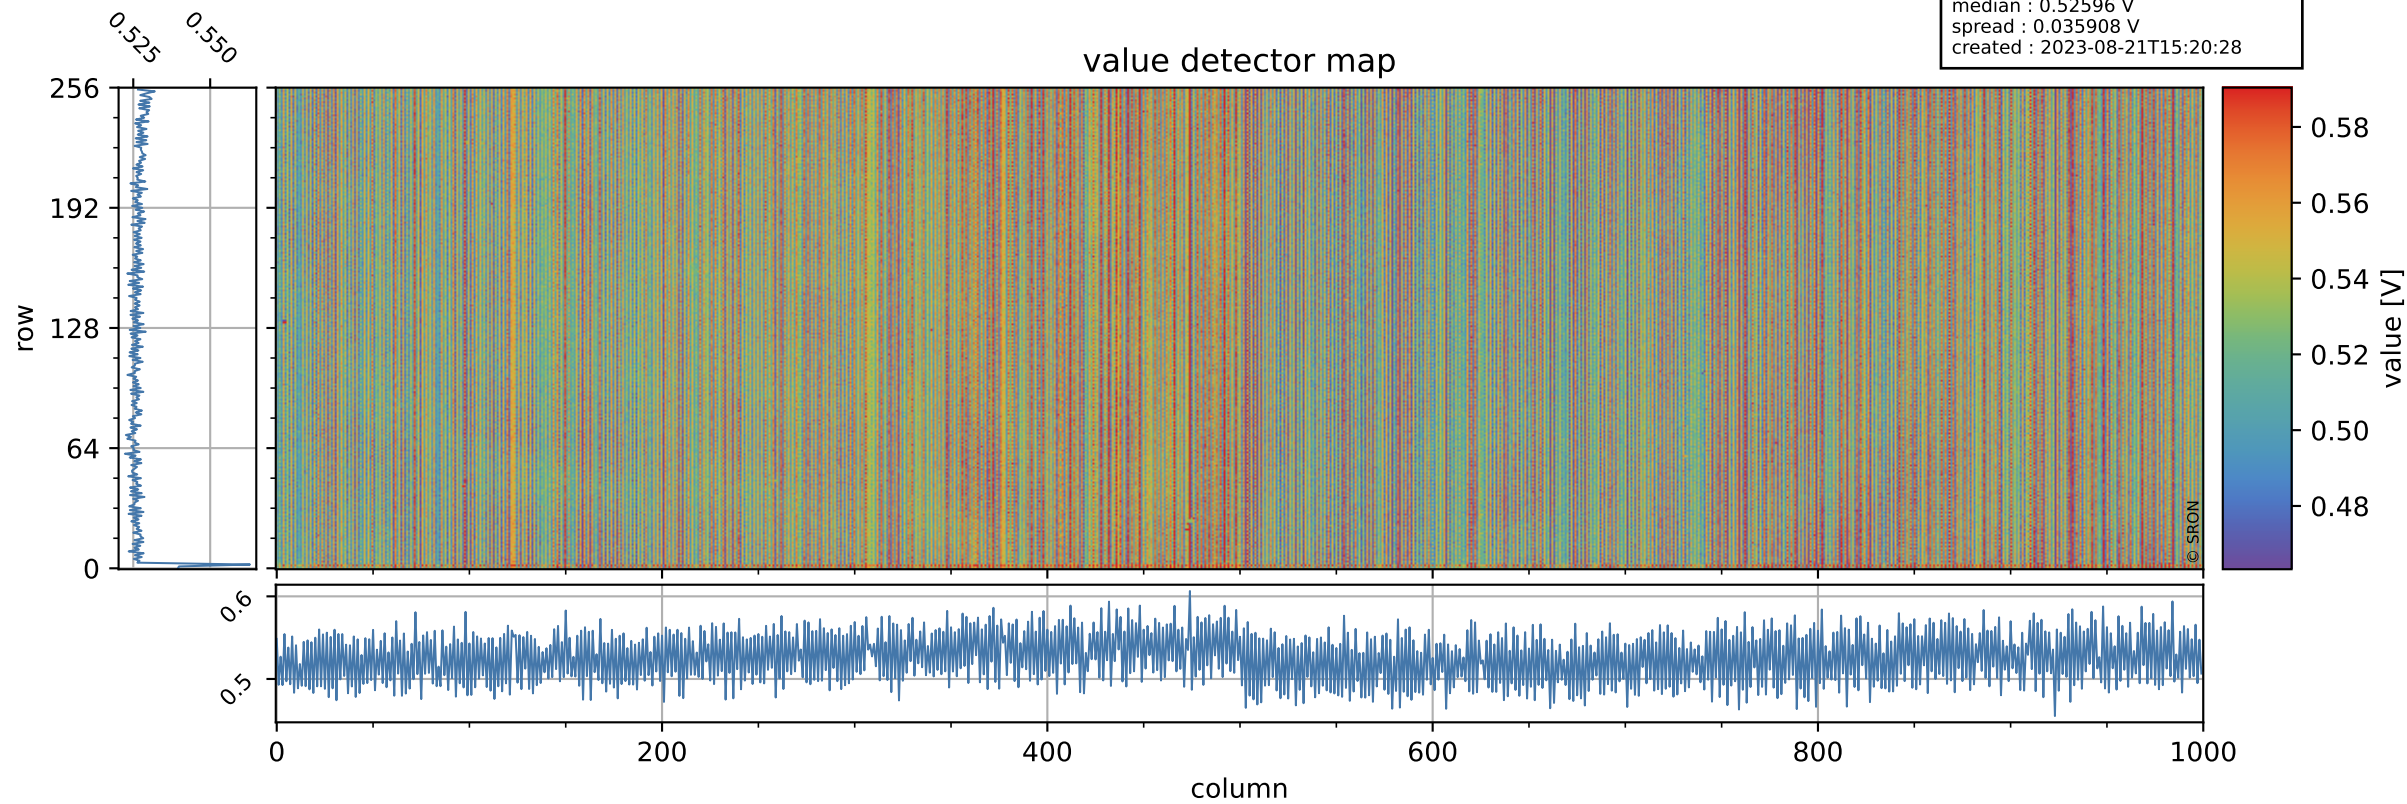

Tropomi SWIR offset (official)

orbits : 19 in [24877, 24922]
coverage : 2022-08-02 / 2022-08-05
median : 0.52596 V
spread : 0.035908 V
created : 2023-08-21T15:20:28

value detector map

Tropomi SWIR offset (official)

orbits : 19 in [24877, 24922]
coverage : 2022-08-02 / 2022-08-05
median : 30.811 μV
spread : 15.284 μV
created : 2023-08-21T15:20:28

Tropomi SWIR offset (official)

orbits : 19 in [24877, 24922]
coverage : 2022-08-02 / 2022-08-05
median : -0.047926 mV
spread : 0.40827 mV
created : 2023-08-21T15:20:28

value compared with SWIR offset CKD

Tropomi SWIR offset (official) ground-tracks of Sentinel-5P

orbits : 19 in [24877, 24922]
coverage : 2022-08-02 / 2022-08-05
created : 2023-08-21T15:20:28

Tropomi SWIR offset (official)

orbits : [2827, 24922]
coverage : 2018-04-30 / 2022-08-05
created : 2023-08-21T15:20:29

trend of detector median & temperatures