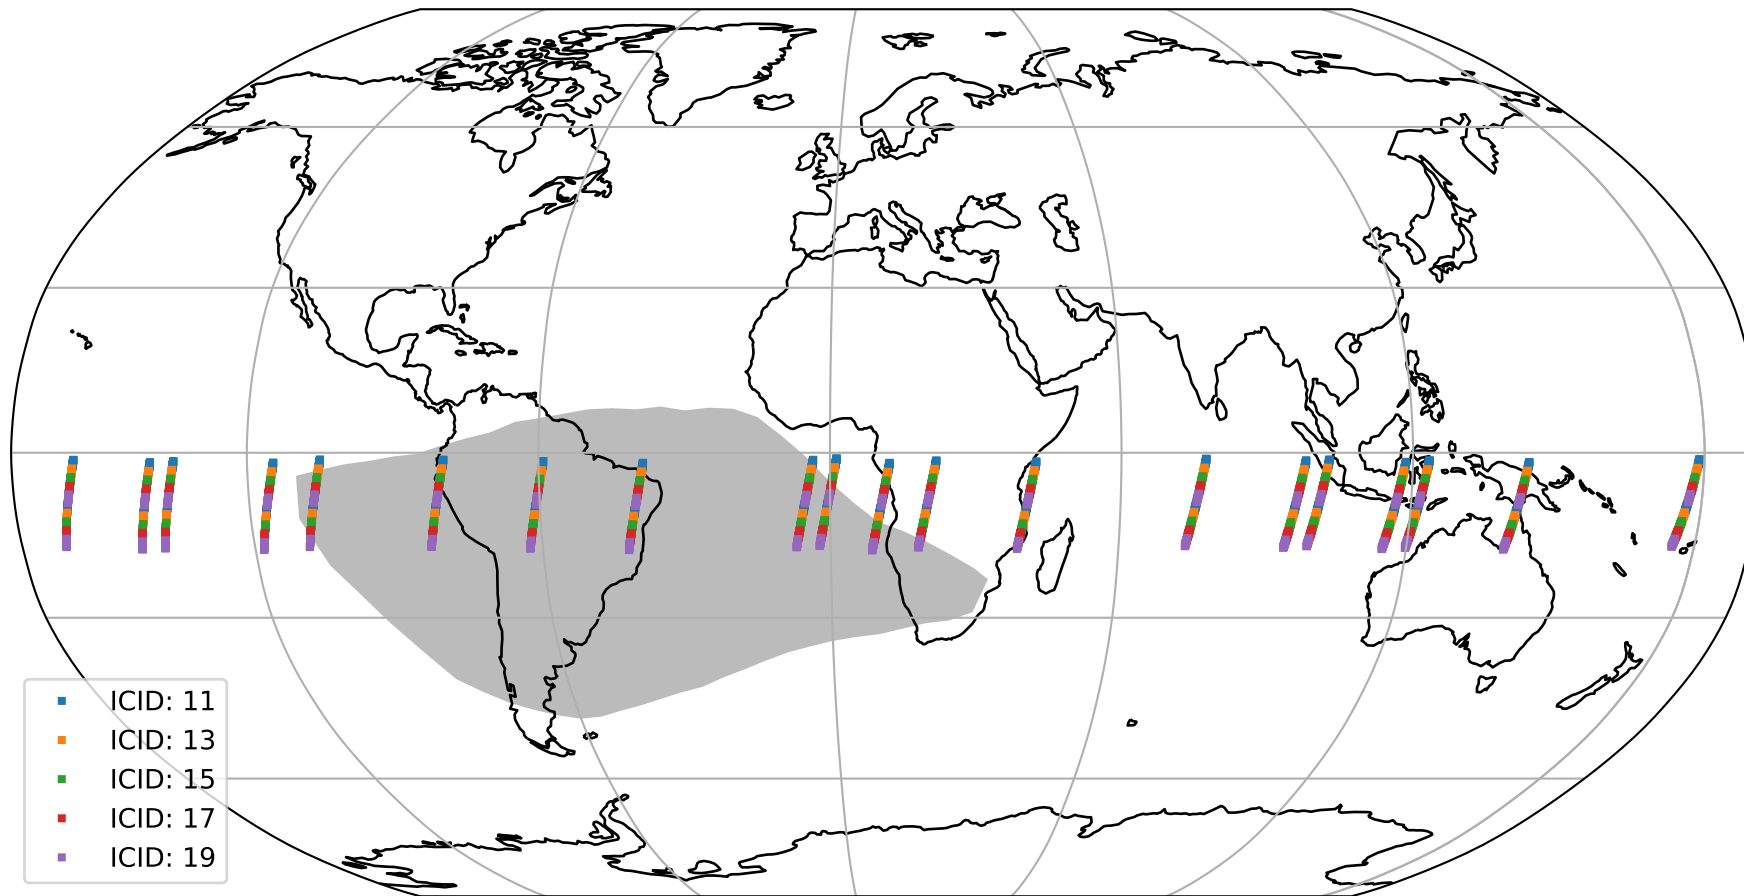

Tropomi SWIR offset (official)

orbits : 20 in [24892, 24937]
coverage : 2022-08-02 / 2022-08-06
median : 0.52596 V
spread : 0.035909 V
created : 2023-08-21T15:20:30

value detector map

Tropomi SWIR offset (official)

orbits : 20 in [24892, 24937]
coverage : 2022-08-02 / 2022-08-06
median : 31.562 μV
spread : 15.549 μV
created : 2023-08-21T15:20:31

Tropomi SWIR offset (official)

orbits : 20 in [24892, 24937]
coverage : 2022-08-02 / 2022-08-06
median : -0.045751 mV
spread : 0.40849 mV
created : 2023-08-21T15:20:31

value compared with SWIR offset CKD

Tropomi SWIR offset (official) ground-tracks of Sentinel-5P

orbits : 20 in [24892, 24937]
coverage : 2022-08-02 / 2022-08-06
created : 2023-08-21T15:20:32

Tropomi SWIR offset (official)

orbits : [2827, 24937]
coverage : 2018-04-30 / 2022-08-06
created : 2023-08-21T15:20:32

trend of detector median & temperatures