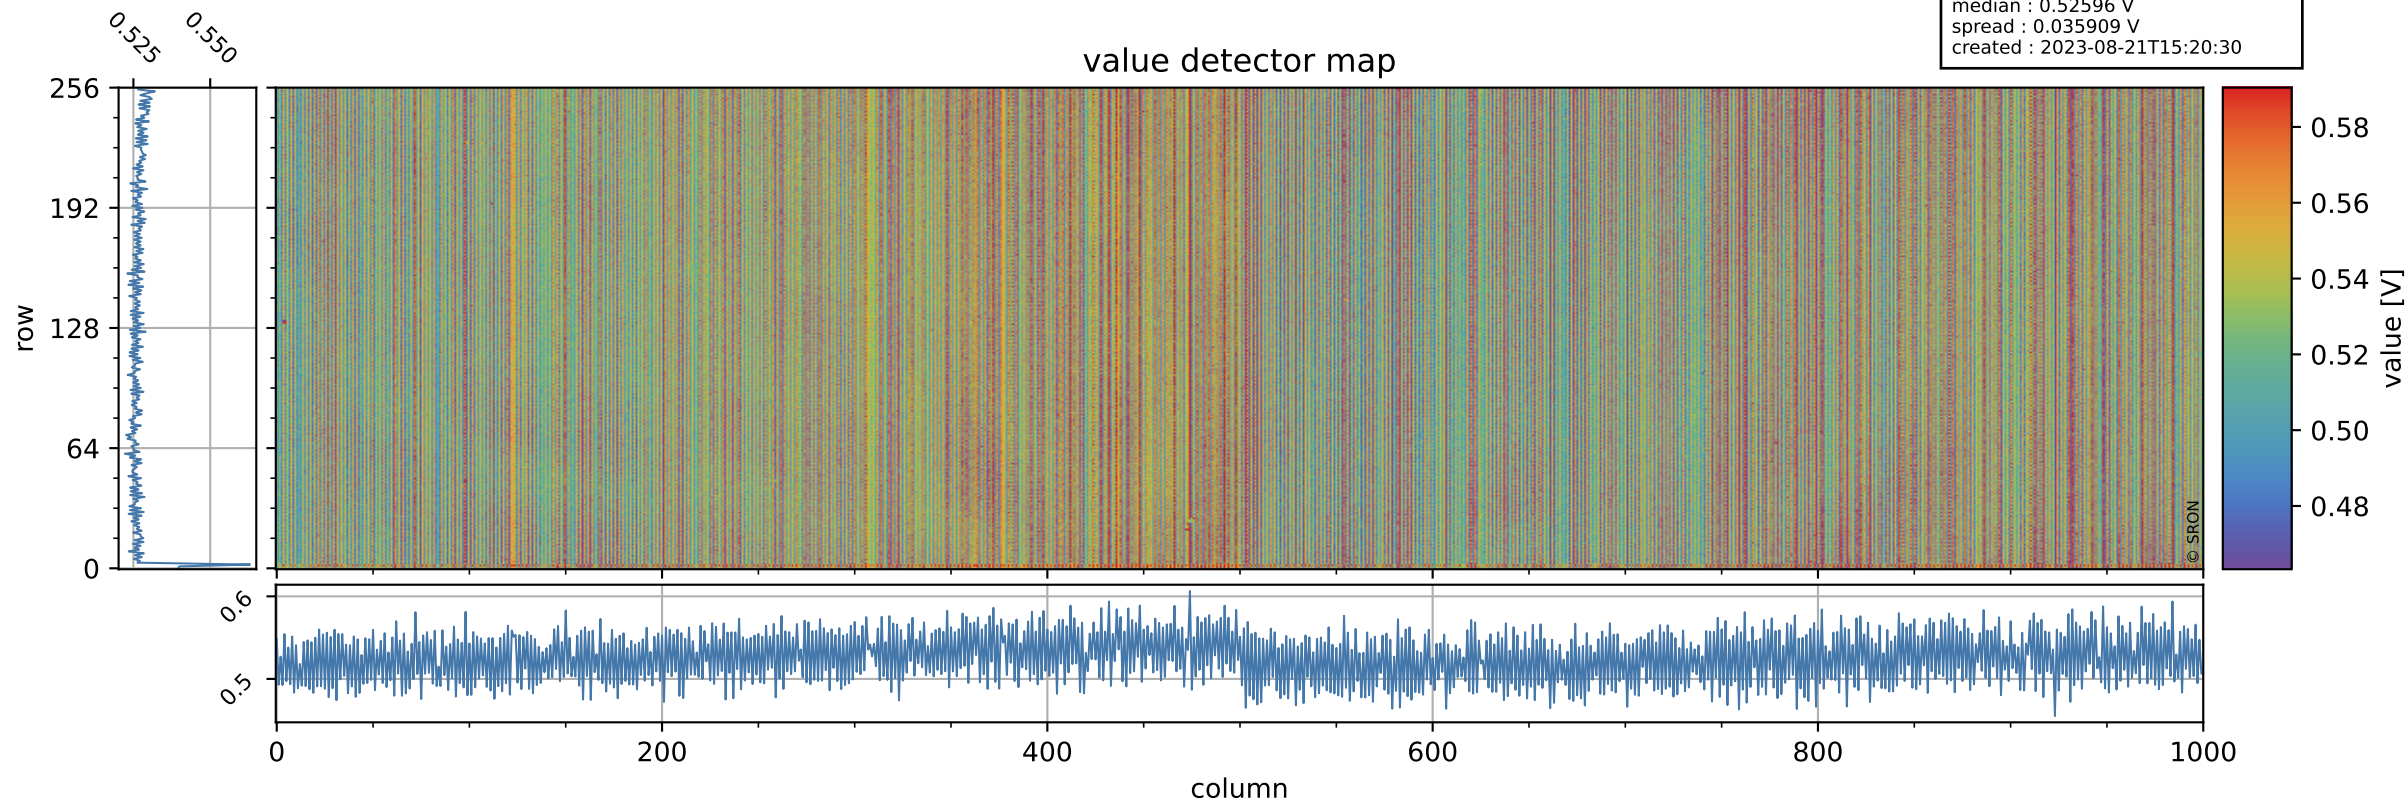

Tropomi SWIR offset (official)

orbits : 20 in [24892, 24937]
coverage : 2022-08-02 / 2022-08-06
median : 0.52596 V
spread : 0.035909 V
created : 2023-08-21T15:20:30

value detector map

Tropomi SWIR offset (official)

orbits : 20 in [24892, 24937]
coverage : 2022-08-02 / 2022-08-06
median : 31.562 μV
spread : 15.549 μV
created : 2023-08-21T15:20:31

Tropomi SWIR offset (official)

orbits : 20 in [24892, 24937]
coverage : 2022-08-02 / 2022-08-06
median : -0.045751 mV
spread : 0.40849 mV
created : 2023-08-21T15:20:31

value compared with SWIR offset CKD

Tropomi SWIR offset (official) ground-tracks of Sentinel-5P

orbits : 20 in [24892, 24937]
coverage : 2022-08-02 / 2022-08-06
created : 2023-08-21T15:20:32

Tropomi SWIR offset (official)

orbits : [2827, 24937]
coverage : 2018-04-30 / 2022-08-06
created : 2023-08-21T15:20:32

trend of detector median & temperatures