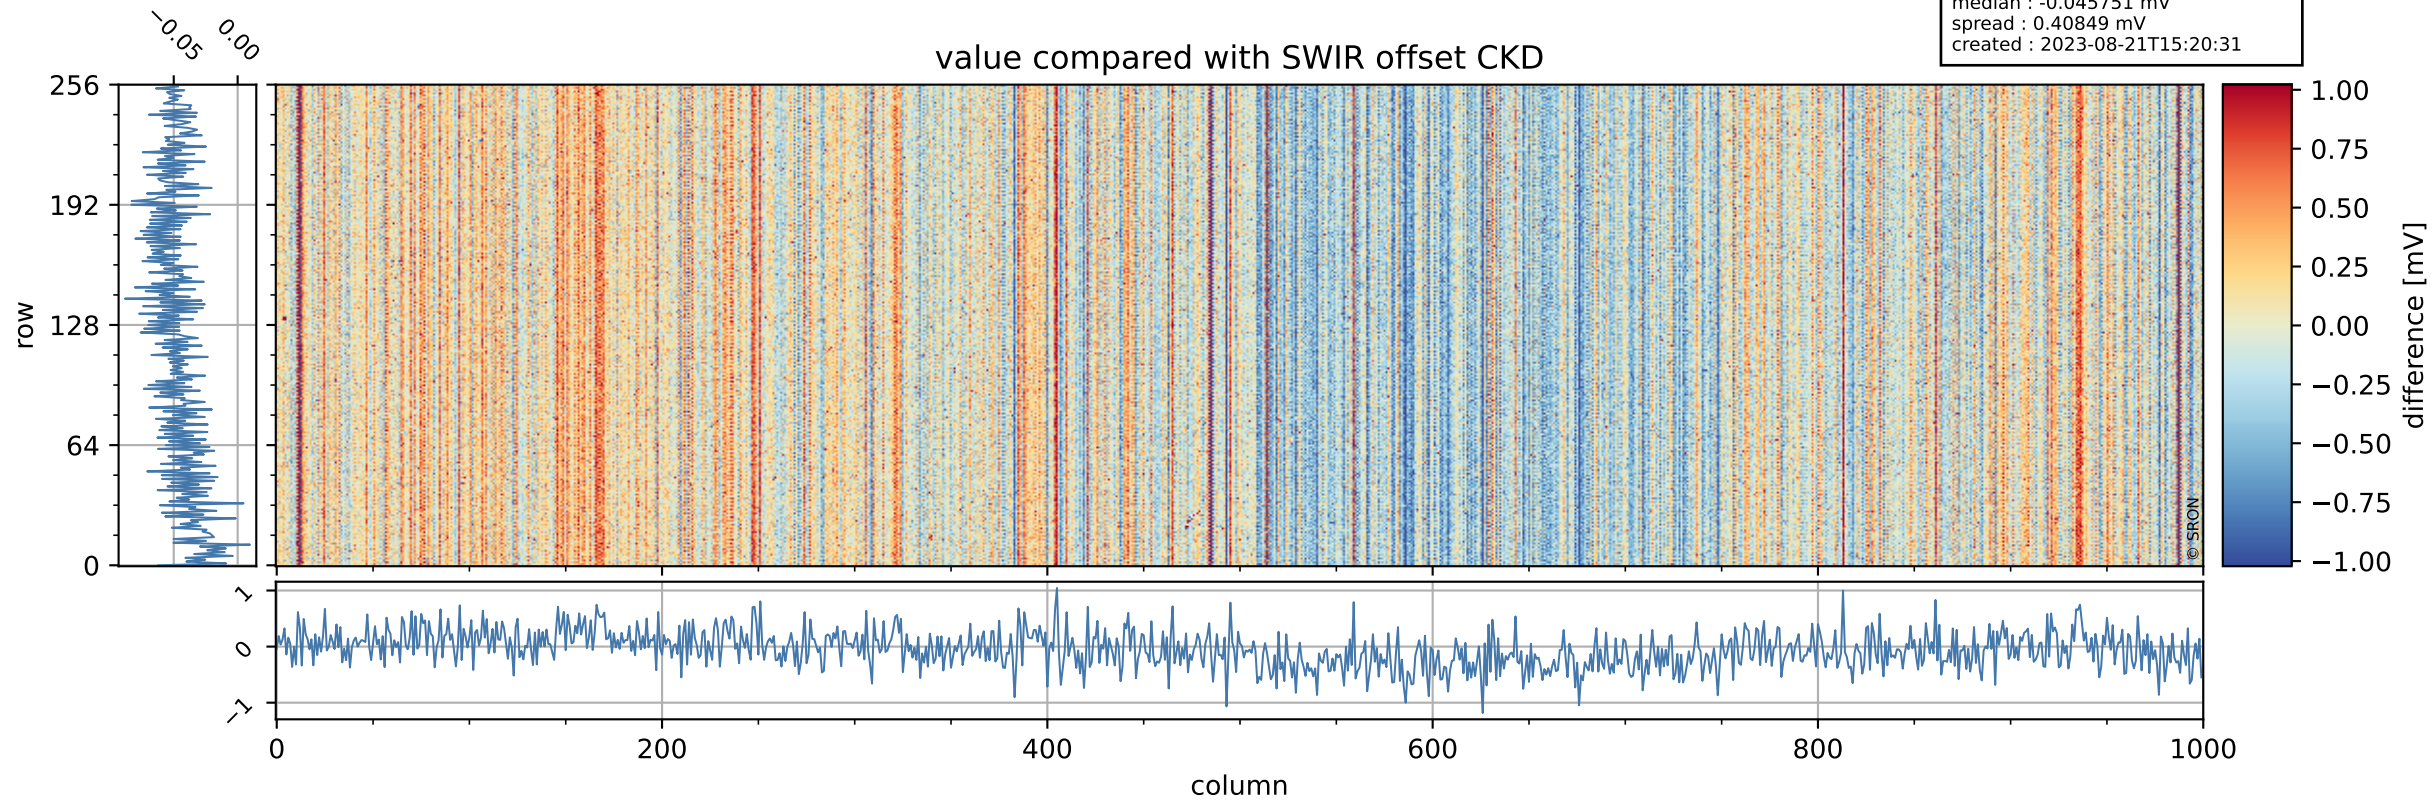

Tropomi SWIR offset (official)

orbits : 20 in [24892, 24937]
coverage : 2022-08-02 / 2022-08-06
median : 0.52596 V
spread : 0.035909 V
created : 2023-08-21T15:20:30

value detector map

Tropomi SWIR offset (official)

orbits : 20 in [24892, 24937]
coverage : 2022-08-02 / 2022-08-06
median : 31.562 μV
spread : 15.549 μV
created : 2023-08-21T15:20:31

Tropomi SWIR offset (official)

orbits : 20 in [24892, 24937]
coverage : 2022-08-02 / 2022-08-06
median : -0.045751 mV
spread : 0.40849 mV
created : 2023-08-21T15:20:31

value compared with SWIR offset CKD

Tropomi SWIR offset (official) ground-tracks of Sentinel-5P

orbits : 20 in [24892, 24937]
coverage : 2022-08-02 / 2022-08-06
created : 2023-08-21T15:20:32

Tropomi SWIR offset (official)

orbits : [2827, 24937]
coverage : 2018-04-30 / 2022-08-06
created : 2023-08-21T15:20:32

trend of detector median & temperatures