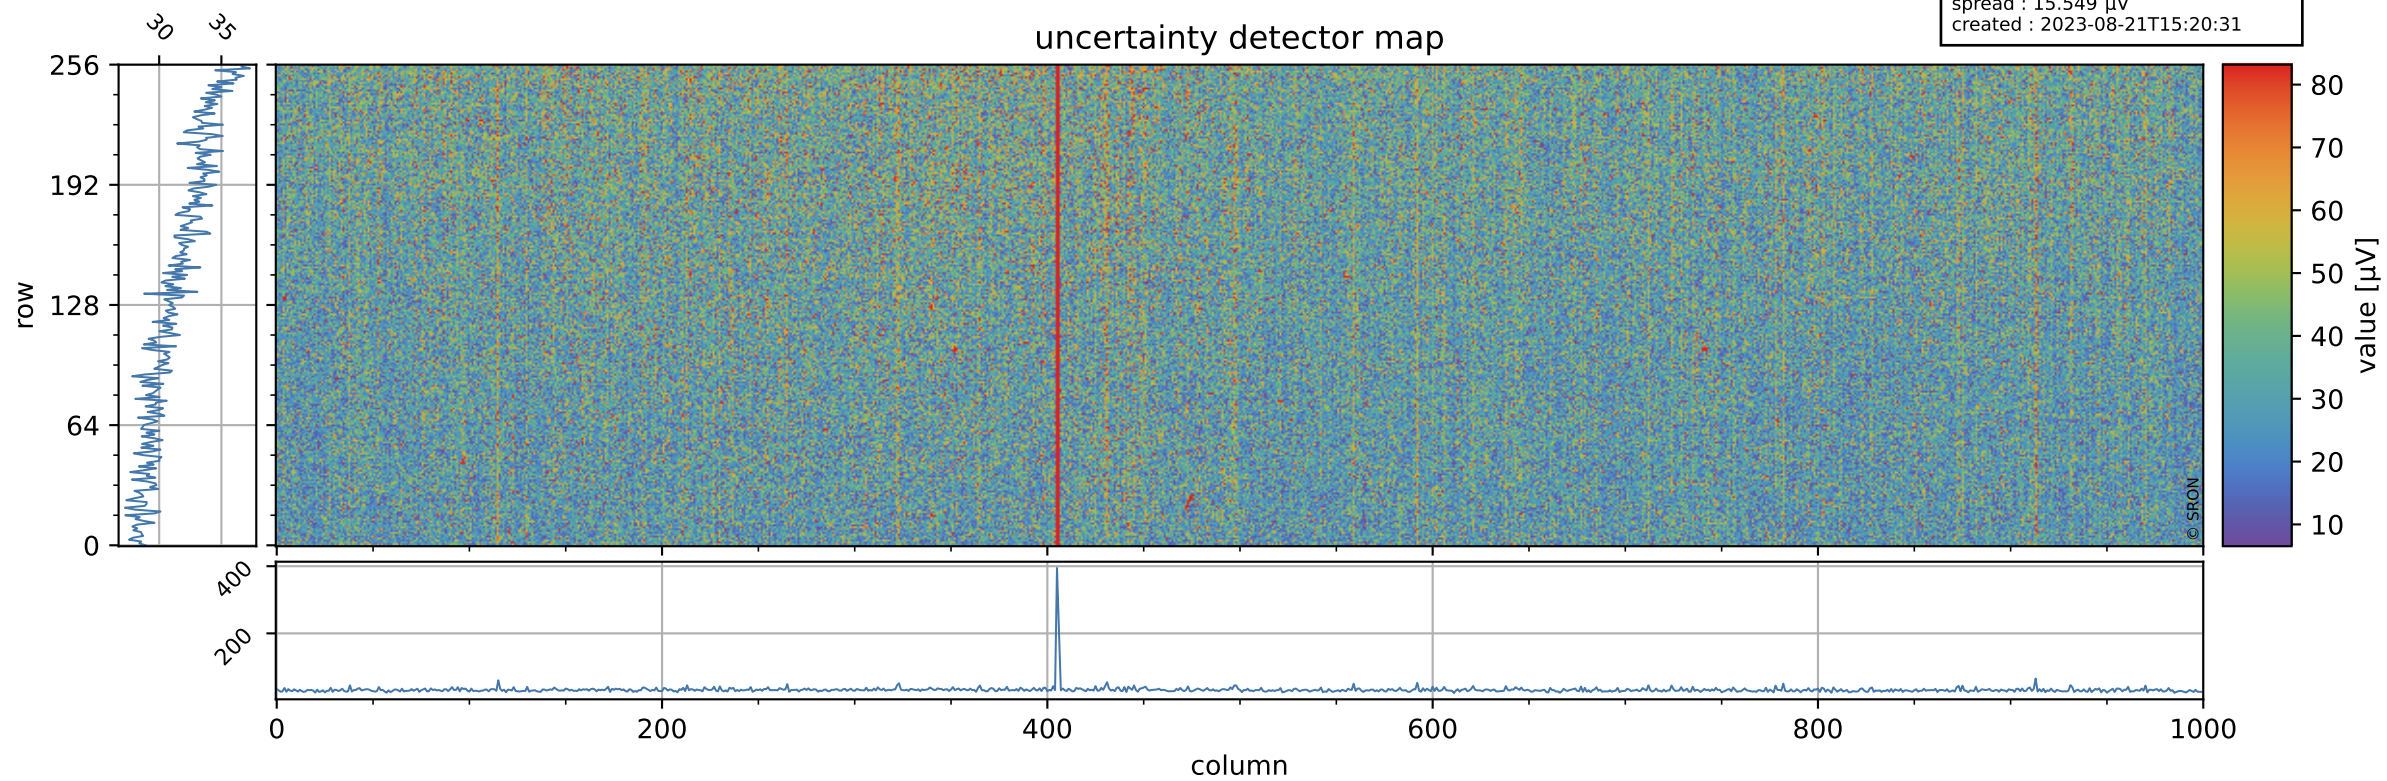

Tropomi SWIR offset (official)

orbits : 20 in [24892, 24937]
coverage : 2022-08-02 / 2022-08-06
median : 0.52596 V
spread : 0.035909 V
created : 2023-08-21T15:20:30

value detector map

Tropomi SWIR offset (official)

orbits : 20 in [24892, 24937]
coverage : 2022-08-02 / 2022-08-06
median : 31.562 μV
spread : 15.549 μV
created : 2023-08-21T15:20:31

Tropomi SWIR offset (official)

orbits : 20 in [24892, 24937]
coverage : 2022-08-02 / 2022-08-06
median : -0.045751 mV
spread : 0.40849 mV
created : 2023-08-21T15:20:31

value compared with SWIR offset CKD

Tropomi SWIR offset (official) ground-tracks of Sentinel-5P

orbits : 20 in [24892, 24937]
coverage : 2022-08-02 / 2022-08-06
created : 2023-08-21T15:20:32

Tropomi SWIR offset (official)

orbits : [2827, 24937]
coverage : 2018-04-30 / 2022-08-06
created : 2023-08-21T15:20:32

trend of detector median & temperatures