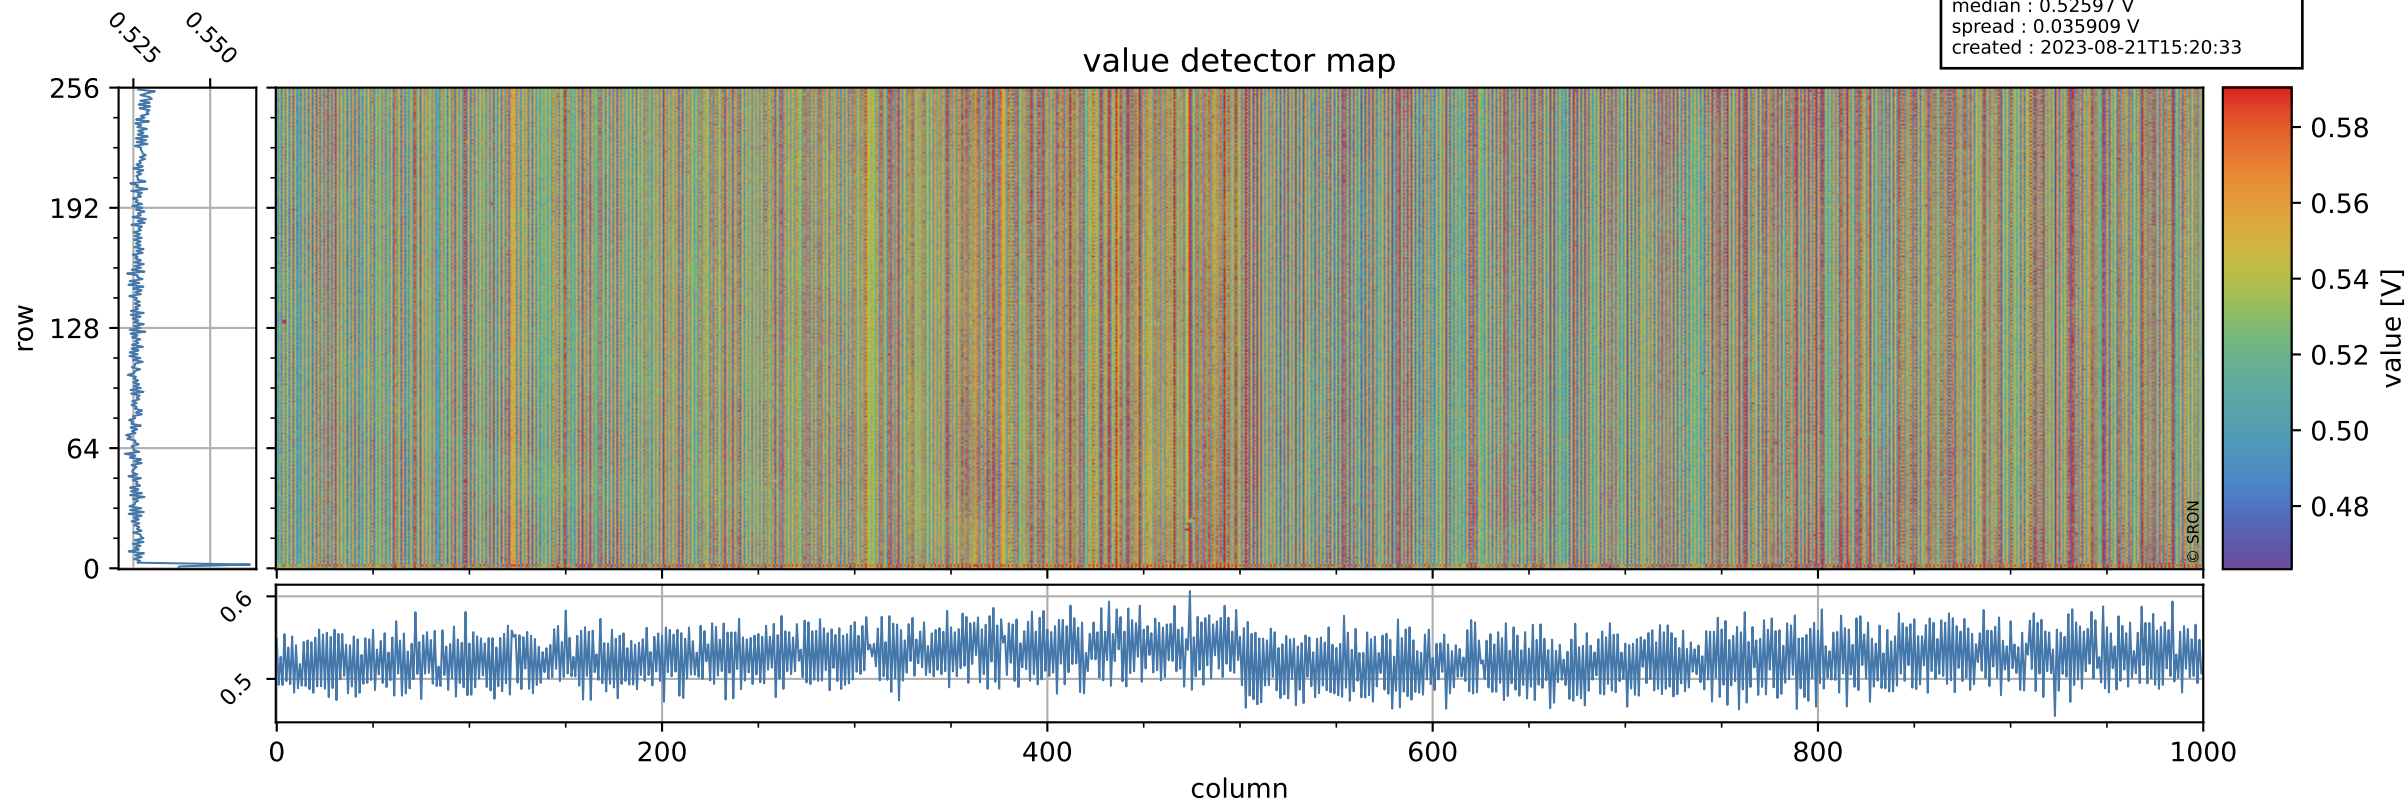

# Tropomi SWIR offset (official)

orbits : 19 in [24907, 24952]  
coverage : 2022-08-04 / 2022-08-07  
median : 0.52597 V  
spread : 0.035909 V  
created : 2023-08-21T15:20:33

## value detector map

# Tropomi SWIR offset (official)

orbits : 19 in [24907, 24952]  
coverage : 2022-08-04 / 2022-08-07  
median : 32.012  $\mu\text{V}$   
spread : 15.706  $\mu\text{V}$   
created : 2023-08-21T15:20:34

# Tropomi SWIR offset (official) ground-tracks of Sentinel-5P

orbits : 19 in [24907, 24952]  
coverage : 2022-08-04 / 2022-08-07  
created : 2023-08-21T15:20:34