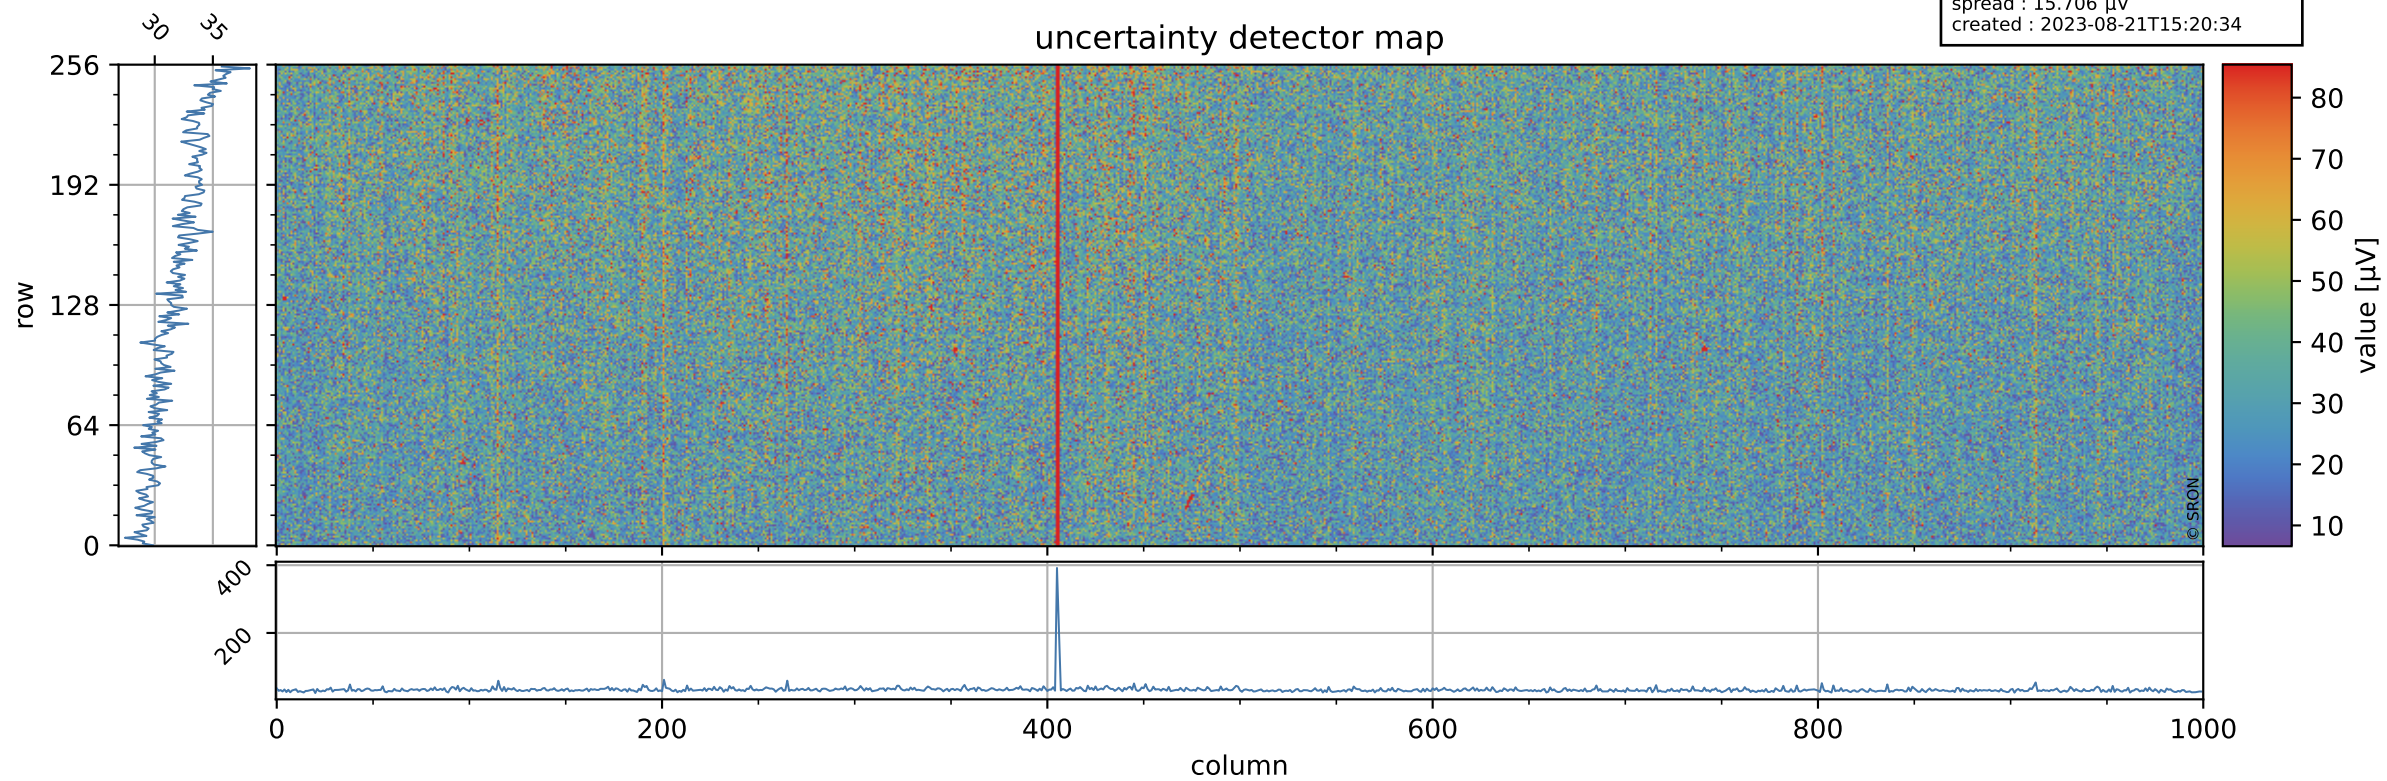

# Tropomi SWIR offset (official)

orbits : 19 in [24907, 24952]  
coverage : 2022-08-04 / 2022-08-07  
median : 0.52597 V  
spread : 0.035909 V  
created : 2023-08-21T15:20:33

## value detector map

# Tropomi SWIR offset (official)

orbits : 19 in [24907, 24952]  
coverage : 2022-08-04 / 2022-08-07  
median : 32.012  $\mu\text{V}$   
spread : 15.706  $\mu\text{V}$   
created : 2023-08-21T15:20:34

# Tropomi SWIR offset (official) ground-tracks of Sentinel-5P

orbits : 19 in [24907, 24952]  
coverage : 2022-08-04 / 2022-08-07  
created : 2023-08-21T15:20:34