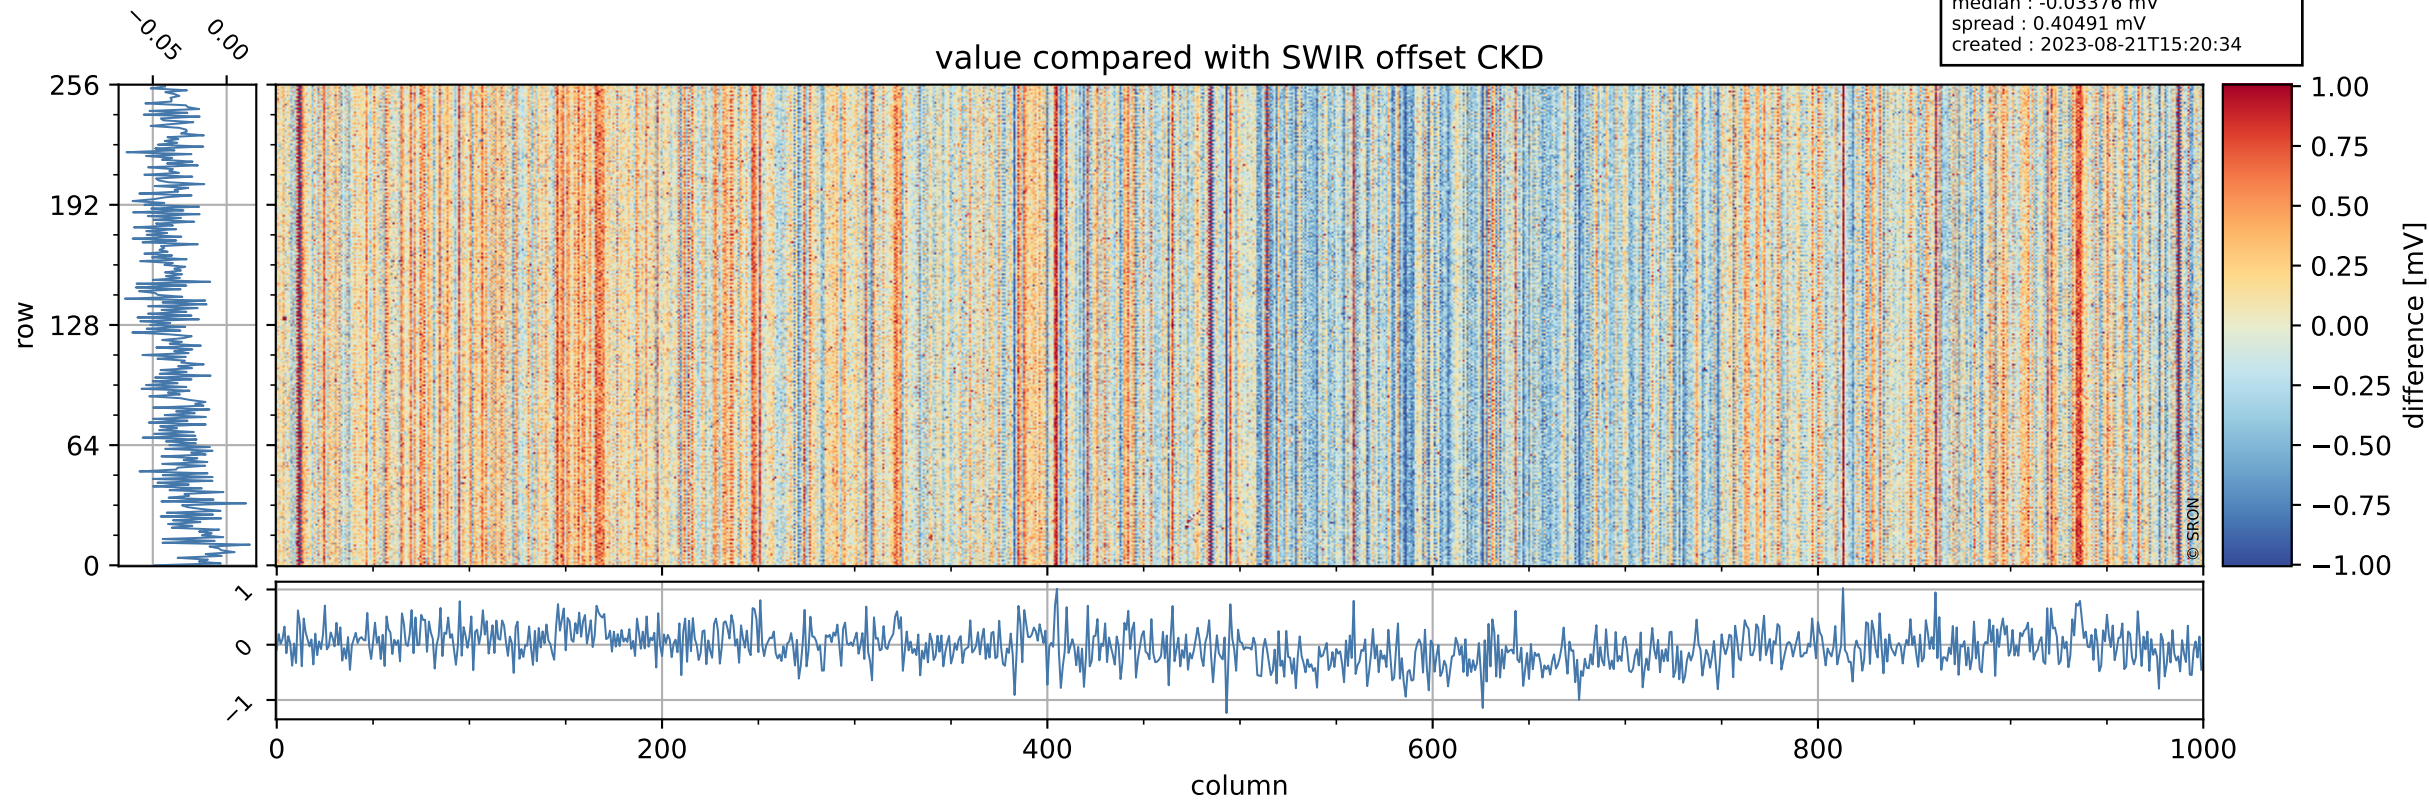

## value detector map

# Tropomi SWIR offset (official)

orbits : 19 in [24907, 24952]  
coverage : 2022-08-04 / 2022-08-07  
median : 32.012  $\mu\text{V}$   
spread : 15.706  $\mu\text{V}$   
created : 2023-08-21T15:20:34

# Tropomi SWIR offset (official)

orbits : 19 in [24907, 24952]  
coverage : 2022-08-04 / 2022-08-07  
median : -0.03376 mV  
spread : 0.40491 mV  
created : 2023-08-21T15:20:34

value compared with SWIR offset CKD

# Tropomi SWIR offset (official) ground-tracks of Sentinel-5P

orbits : 19 in [24907, 24952]  
coverage : 2022-08-04 / 2022-08-07  
created : 2023-08-21T15:20:34