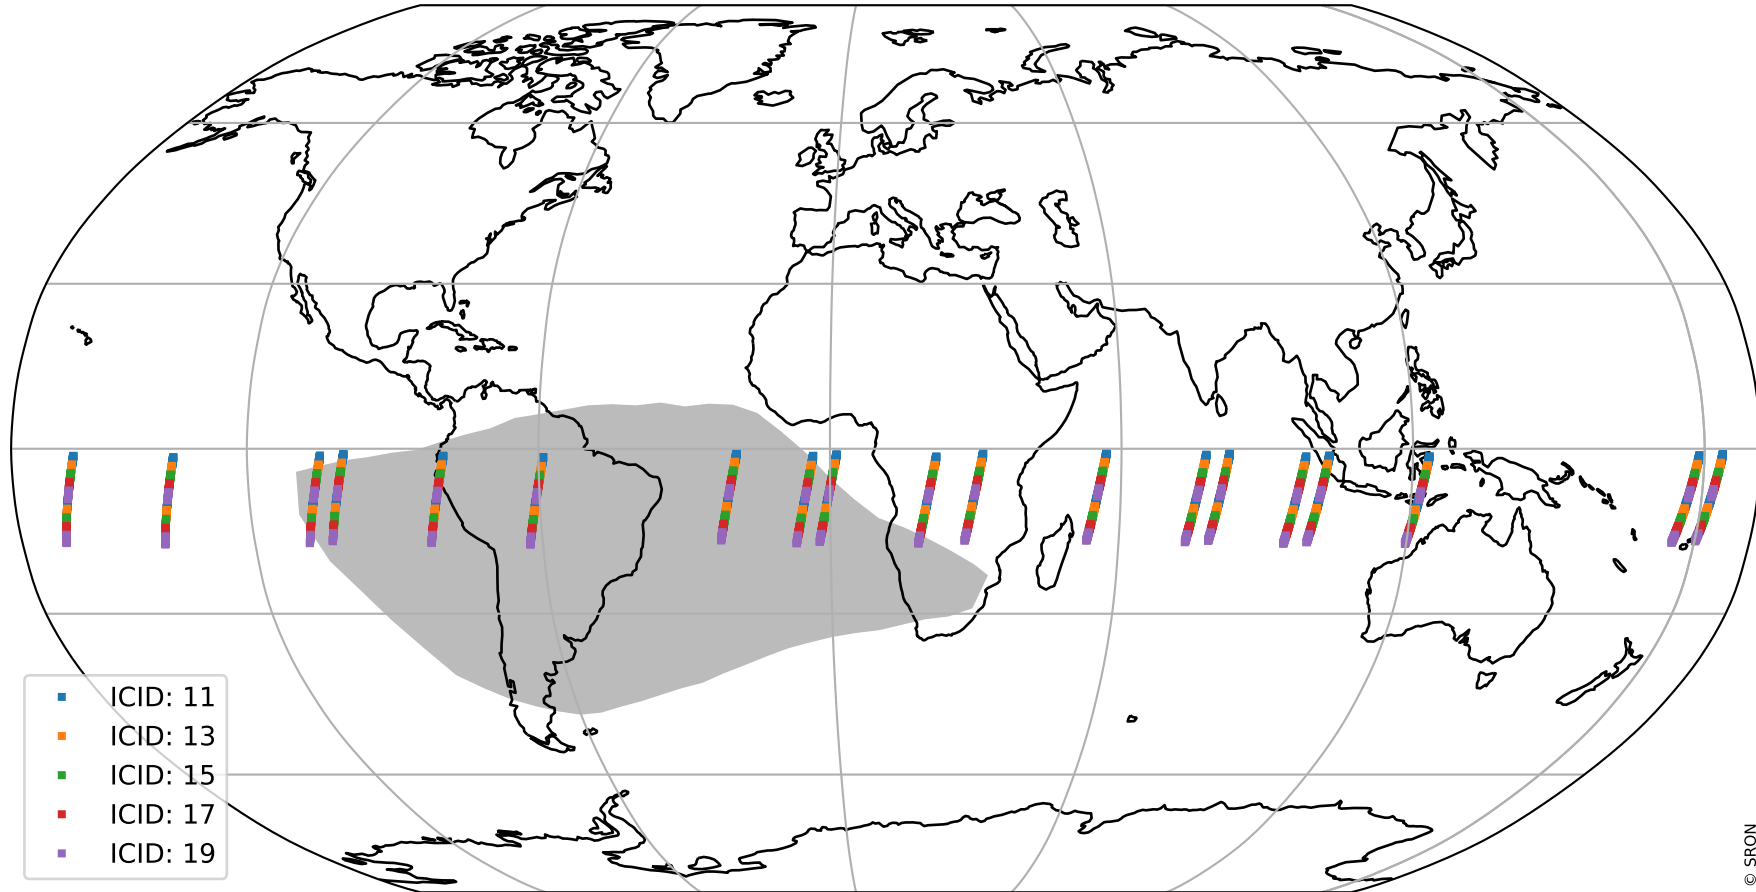

# Tropomi SWIR offset (official)

orbits : 19 in [24907, 24952]  
coverage : 2022-08-04 / 2022-08-07  
median : 32.012  $\mu\text{V}$   
spread : 15.706  $\mu\text{V}$   
created : 2023-08-21T15:20:34

# Tropomi SWIR offset (official)

orbits : 19 in [24907, 24952]  
coverage : 2022-08-04 / 2022-08-07  
median : -0.03376 mV  
spread : 0.40491 mV  
created : 2023-08-21T15:20:34

value compared with SWIR offset CKD

# Tropomi SWIR offset (official) ground-tracks of Sentinel-5P

orbits : 19 in [24907, 24952]  
coverage : 2022-08-04 / 2022-08-07  
created : 2023-08-21T15:20:34

# Tropomi SWIR offset (official)

orbits : [2827, 24952]  
coverage : 2018-04-30 / 2022-08-07  
created : 2023-08-21T15:20:35