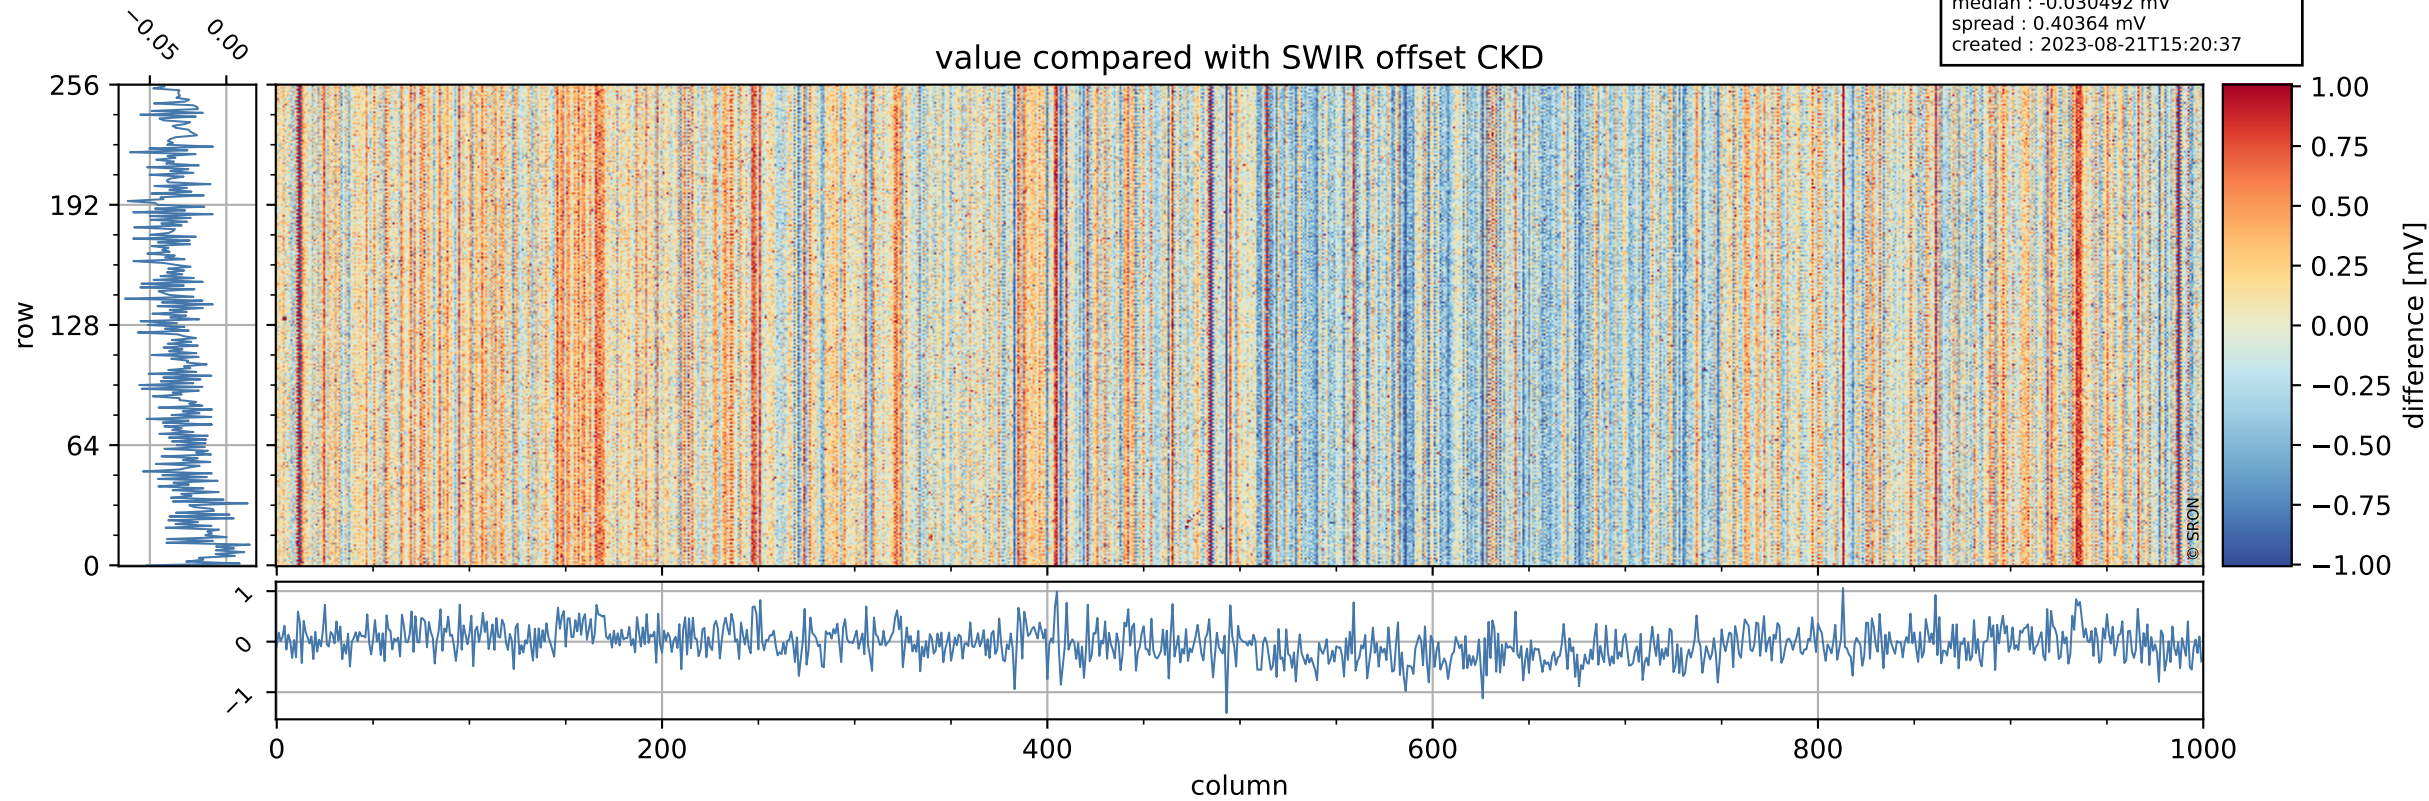

Tropomi SWIR offset (official)

orbits : 20 in [24922, 24967]
coverage : 2022-08-05 / 2022-08-08
median : 0.52598 V
spread : 0.035911 V
created : 2023-08-21T15:20:36

value detector map

Tropomi SWIR offset (official)

orbits : 20 in [24922, 24967]
coverage : 2022-08-05 / 2022-08-08
median : 31.063 μV
spread : 15.28 μV
created : 2023-08-21T15:20:37

Tropomi SWIR offset (official)

orbits : 20 in [24922, 24967]
coverage : 2022-08-05 / 2022-08-08
median : -0.030492 mV
spread : 0.40364 mV
created : 2023-08-21T15:20:37

value compared with SWIR offset CKD

Tropomi SWIR offset (official) ground-tracks of Sentinel-5P

orbits : 20 in [24922, 24967]
coverage : 2022-08-05 / 2022-08-08
created : 2023-08-21T15:20:37

Tropomi SWIR offset (official)

orbits : [2827, 24967]
coverage : 2018-04-30 / 2022-08-08
created : 2023-08-21T15:20:38

trend of detector median & temperatures