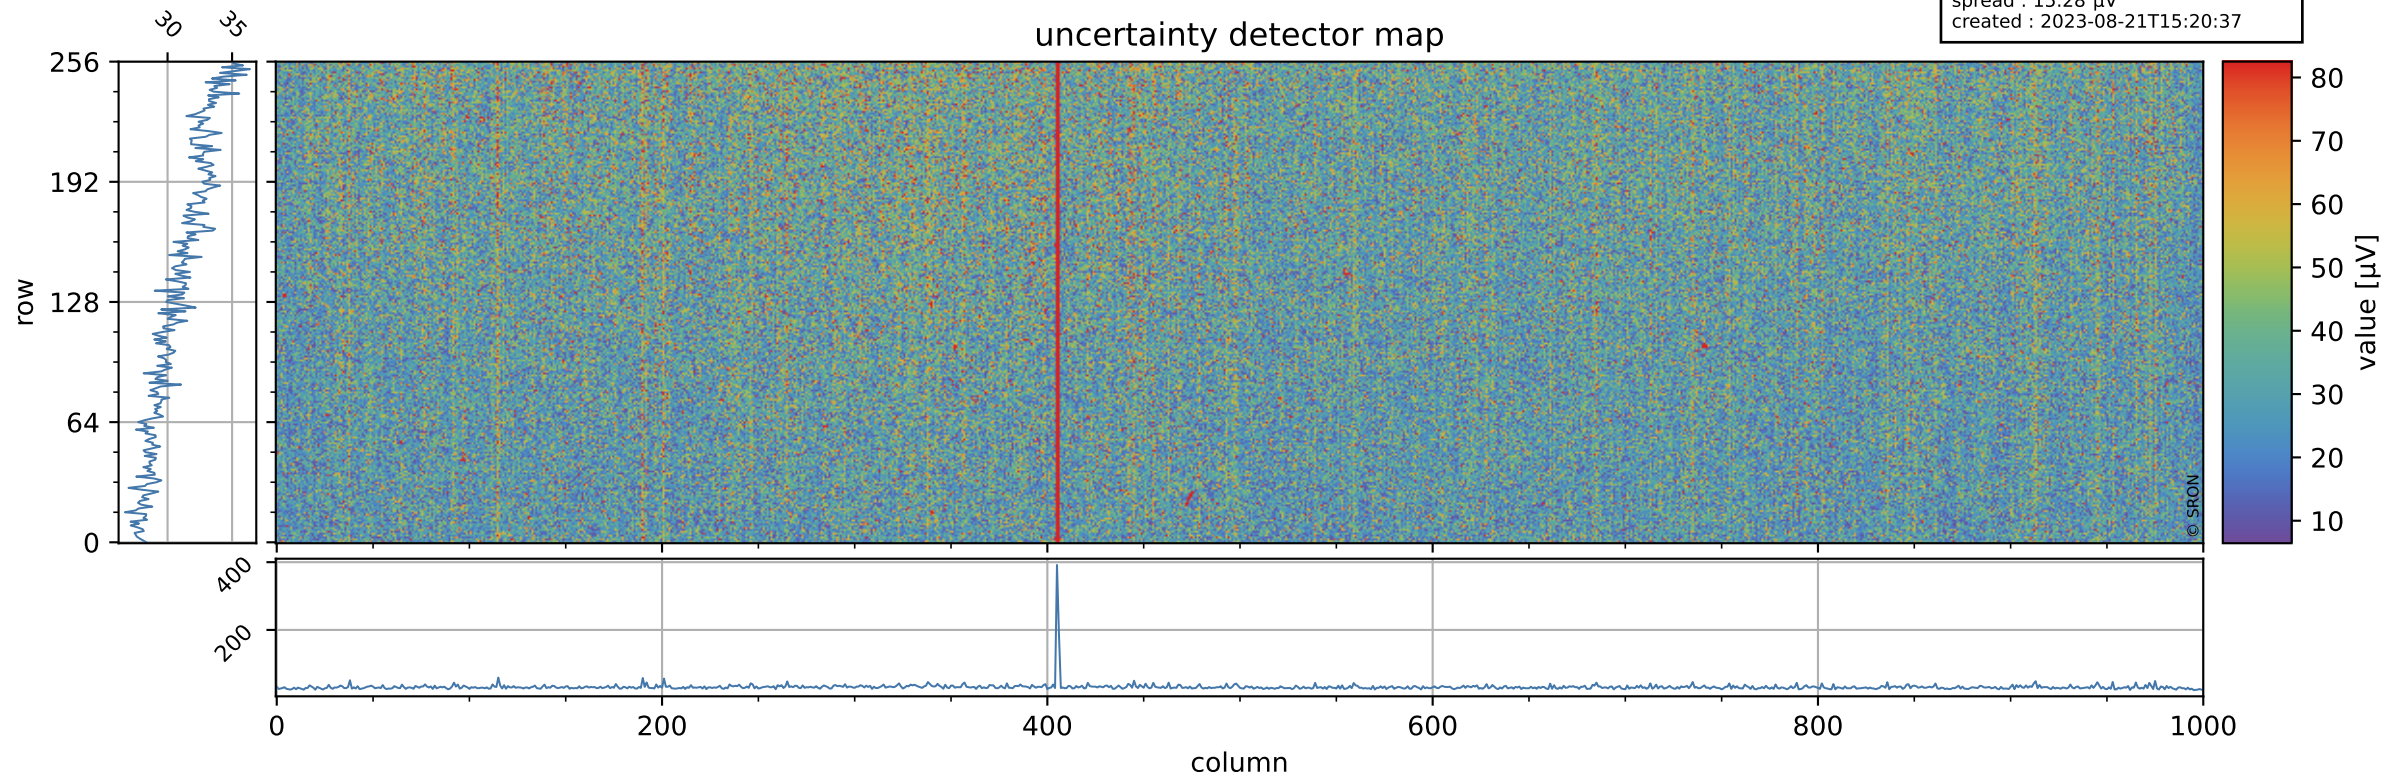

Tropomi SWIR offset (official)

orbits : 20 in [24922, 24967]
coverage : 2022-08-05 / 2022-08-08
median : 0.52598 V
spread : 0.035911 V
created : 2023-08-21T15:20:36

value detector map

Tropomi SWIR offset (official)

orbits : 20 in [24922, 24967]
coverage : 2022-08-05 / 2022-08-08
median : 31.063 μV
spread : 15.28 μV
created : 2023-08-21T15:20:37

Tropomi SWIR offset (official)

orbits : 20 in [24922, 24967]
coverage : 2022-08-05 / 2022-08-08
median : -0.030492 mV
spread : 0.40364 mV
created : 2023-08-21T15:20:37

value compared with SWIR offset CKD

Tropomi SWIR offset (official) ground-tracks of Sentinel-5P

orbits : 20 in [24922, 24967]
coverage : 2022-08-05 / 2022-08-08
created : 2023-08-21T15:20:37

Tropomi SWIR offset (official)

orbits : [2827, 24967]
coverage : 2018-04-30 / 2022-08-08
created : 2023-08-21T15:20:38

trend of detector median & temperatures