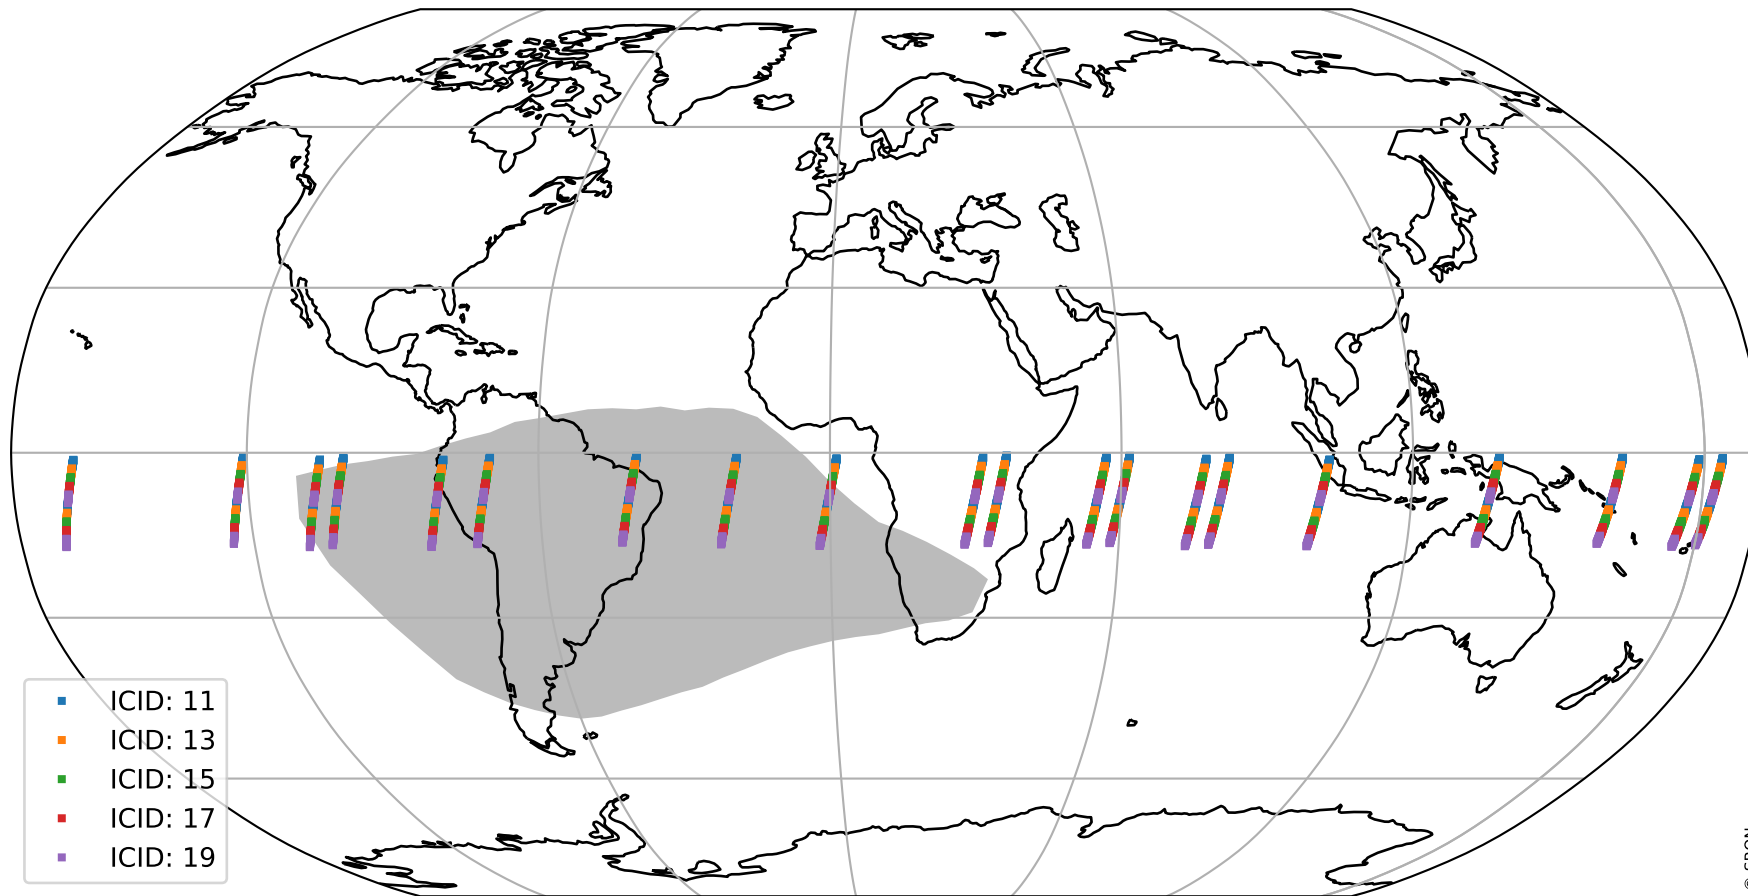

Tropomi SWIR offset (official)

orbits : 20 in [24922, 24967]
coverage : 2022-08-05 / 2022-08-08
median : 0.52598 V
spread : 0.035911 V
created : 2023-08-21T15:20:36

value detector map

Tropomi SWIR offset (official)

orbits : 20 in [24922, 24967]
coverage : 2022-08-05 / 2022-08-08
median : 31.063 μV
spread : 15.28 μV
created : 2023-08-21T15:20:37

Tropomi SWIR offset (official)

orbits : 20 in [24922, 24967]
coverage : 2022-08-05 / 2022-08-08
median : -0.030492 mV
spread : 0.40364 mV
created : 2023-08-21T15:20:37

value compared with SWIR offset CKD

Tropomi SWIR offset (official) ground-tracks of Sentinel-5P

orbits : 20 in [24922, 24967]
coverage : 2022-08-05 / 2022-08-08
created : 2023-08-21T15:20:37

Tropomi SWIR offset (official)

orbits : [2827, 24967]
coverage : 2018-04-30 / 2022-08-08
created : 2023-08-21T15:20:38

trend of detector median & temperatures