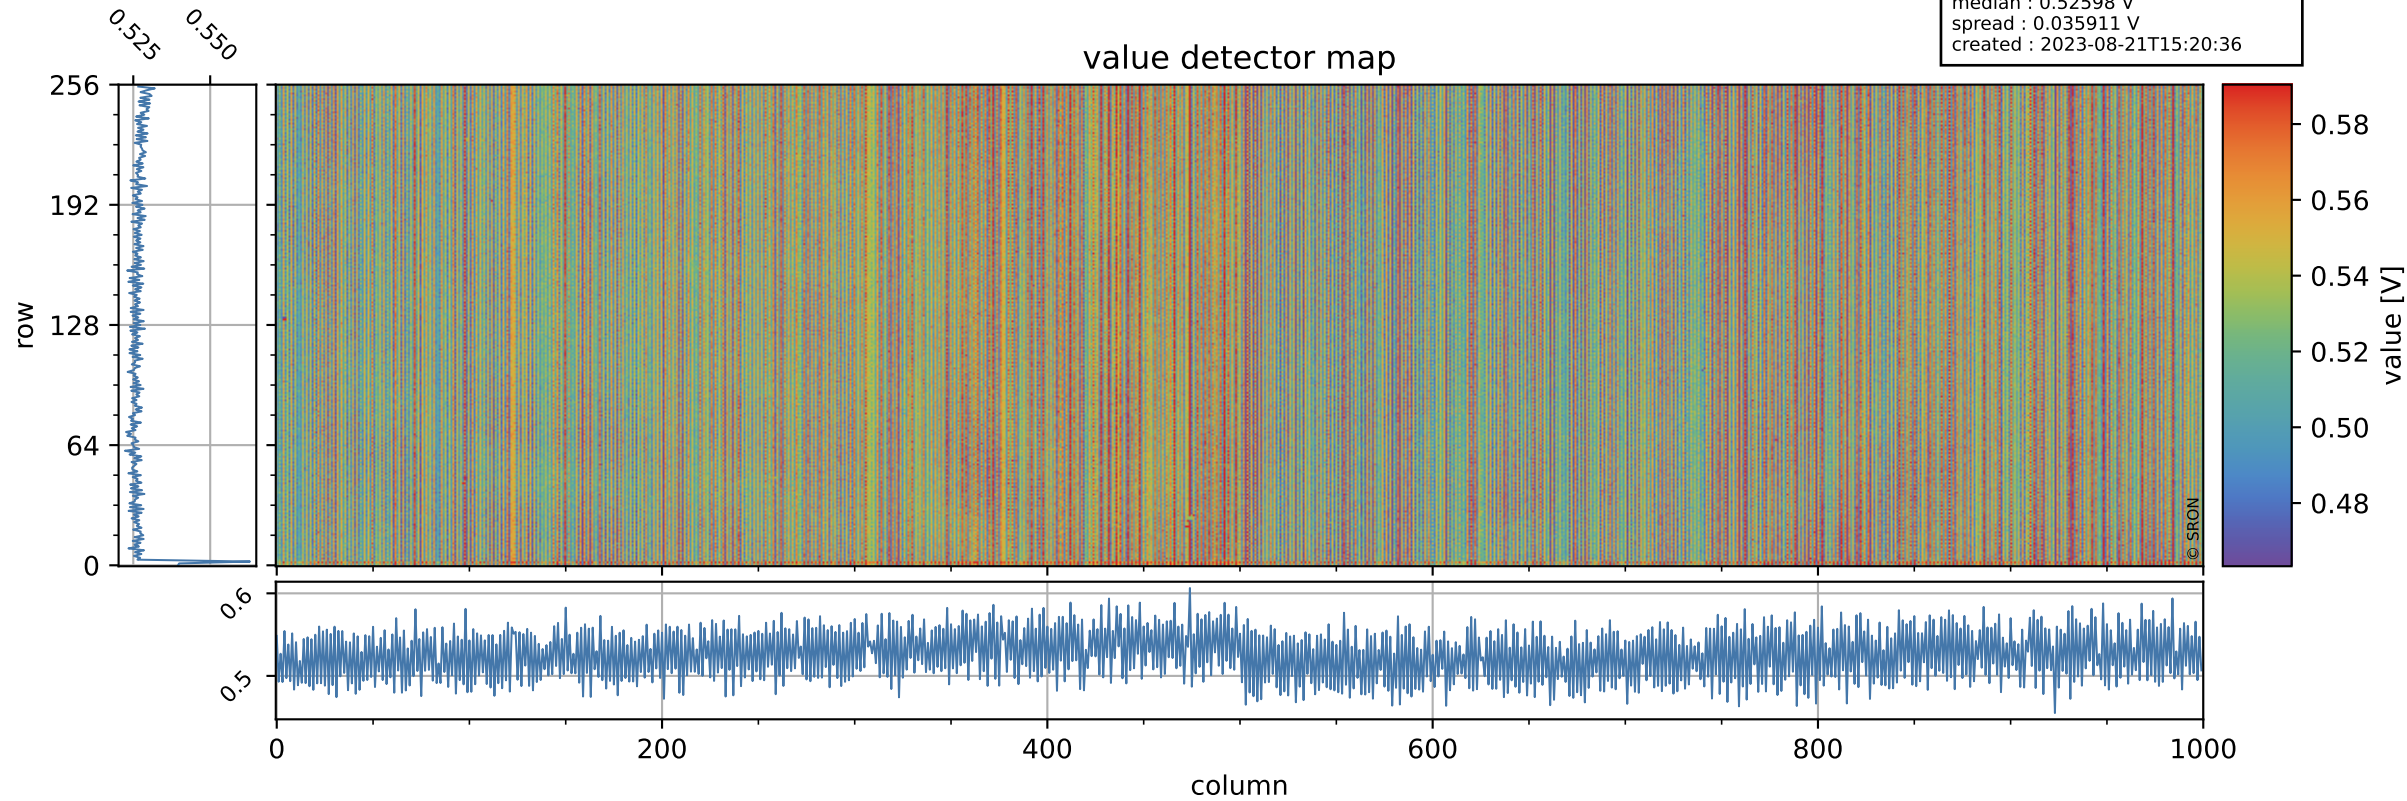

Tropomi SWIR offset (official)

orbits : 20 in [24922, 24967]
coverage : 2022-08-05 / 2022-08-08
median : 0.52598 V
spread : 0.035911 V
created : 2023-08-21T15:20:36

value detector map

Tropomi SWIR offset (official)

orbits : 20 in [24922, 24967]
coverage : 2022-08-05 / 2022-08-08
median : 31.063 μV
spread : 15.28 μV
created : 2023-08-21T15:20:37

Tropomi SWIR offset (official)

orbits : 20 in [24922, 24967]
coverage : 2022-08-05 / 2022-08-08
median : -0.030492 mV
spread : 0.40364 mV
created : 2023-08-21T15:20:37

value compared with SWIR offset CKD

Tropomi SWIR offset (official) ground-tracks of Sentinel-5P

orbits : 20 in [24922, 24967]
coverage : 2022-08-05 / 2022-08-08
created : 2023-08-21T15:20:37

Tropomi SWIR offset (official)

orbits : [2827, 24967]
coverage : 2018-04-30 / 2022-08-08
created : 2023-08-21T15:20:38

trend of detector median & temperatures