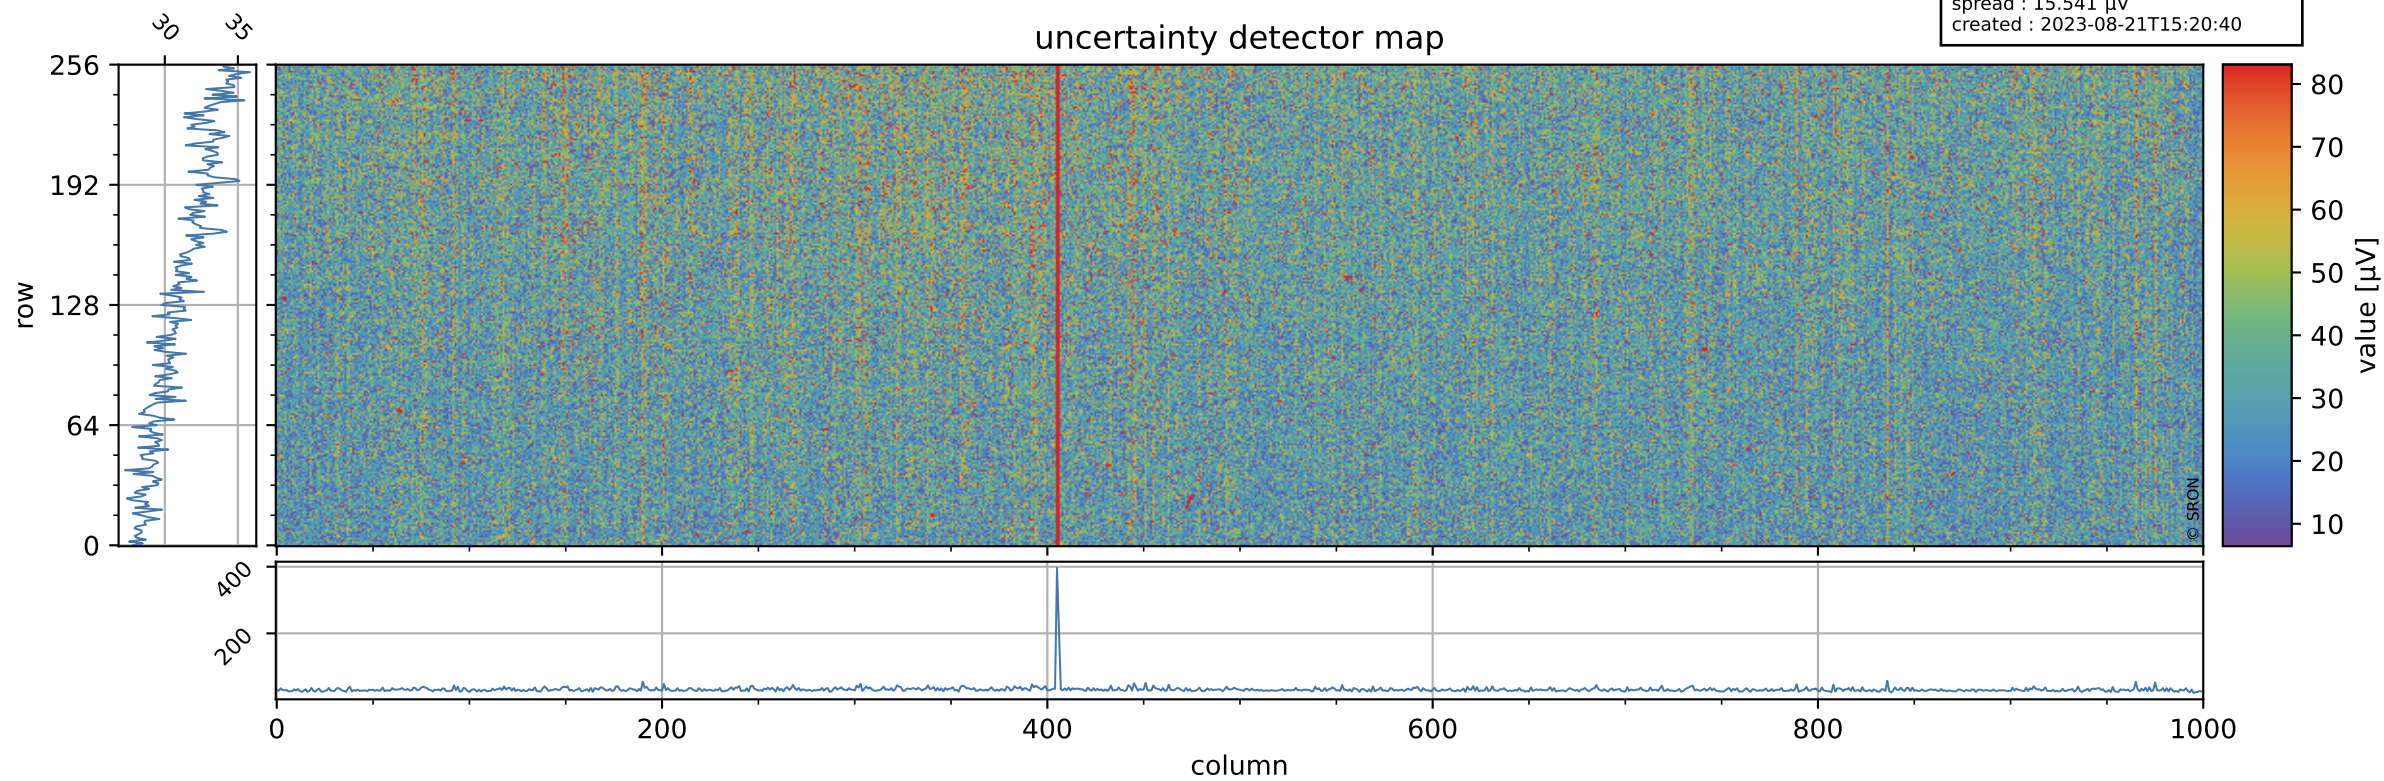

Tropomi SWIR offset (official)

orbits : 19 in [24937, 24982]
coverage : 2022-08-06 / 2022-08-09
median : 0.52597 V
spread : 0.035909 V
created : 2023-08-21T15:20:39

value detector map

Tropomi SWIR offset (official)

orbits : 19 in [24937, 24982]
coverage : 2022-08-06 / 2022-08-09
median : 31.355 μV
spread : 15.541 μV
created : 2023-08-21T15:20:40

Tropomi SWIR offset (official)

orbits : 19 in [24937, 24982]
coverage : 2022-08-06 / 2022-08-09
median : -0.032603 mV
spread : 0.40103 mV
created : 2023-08-21T15:20:40

value compared with SWIR offset CKD

Tropomi SWIR offset (official) ground-tracks of Sentinel-5P

orbits : 19 in [24937, 24982]
coverage : 2022-08-06 / 2022-08-09
created : 2023-08-21T15:20:40

Tropomi SWIR offset (official)

orbits : [2827, 24982]
coverage : 2018-04-30 / 2022-08-09
created : 2023-08-21T15:20:41

trend of detector median & temperatures