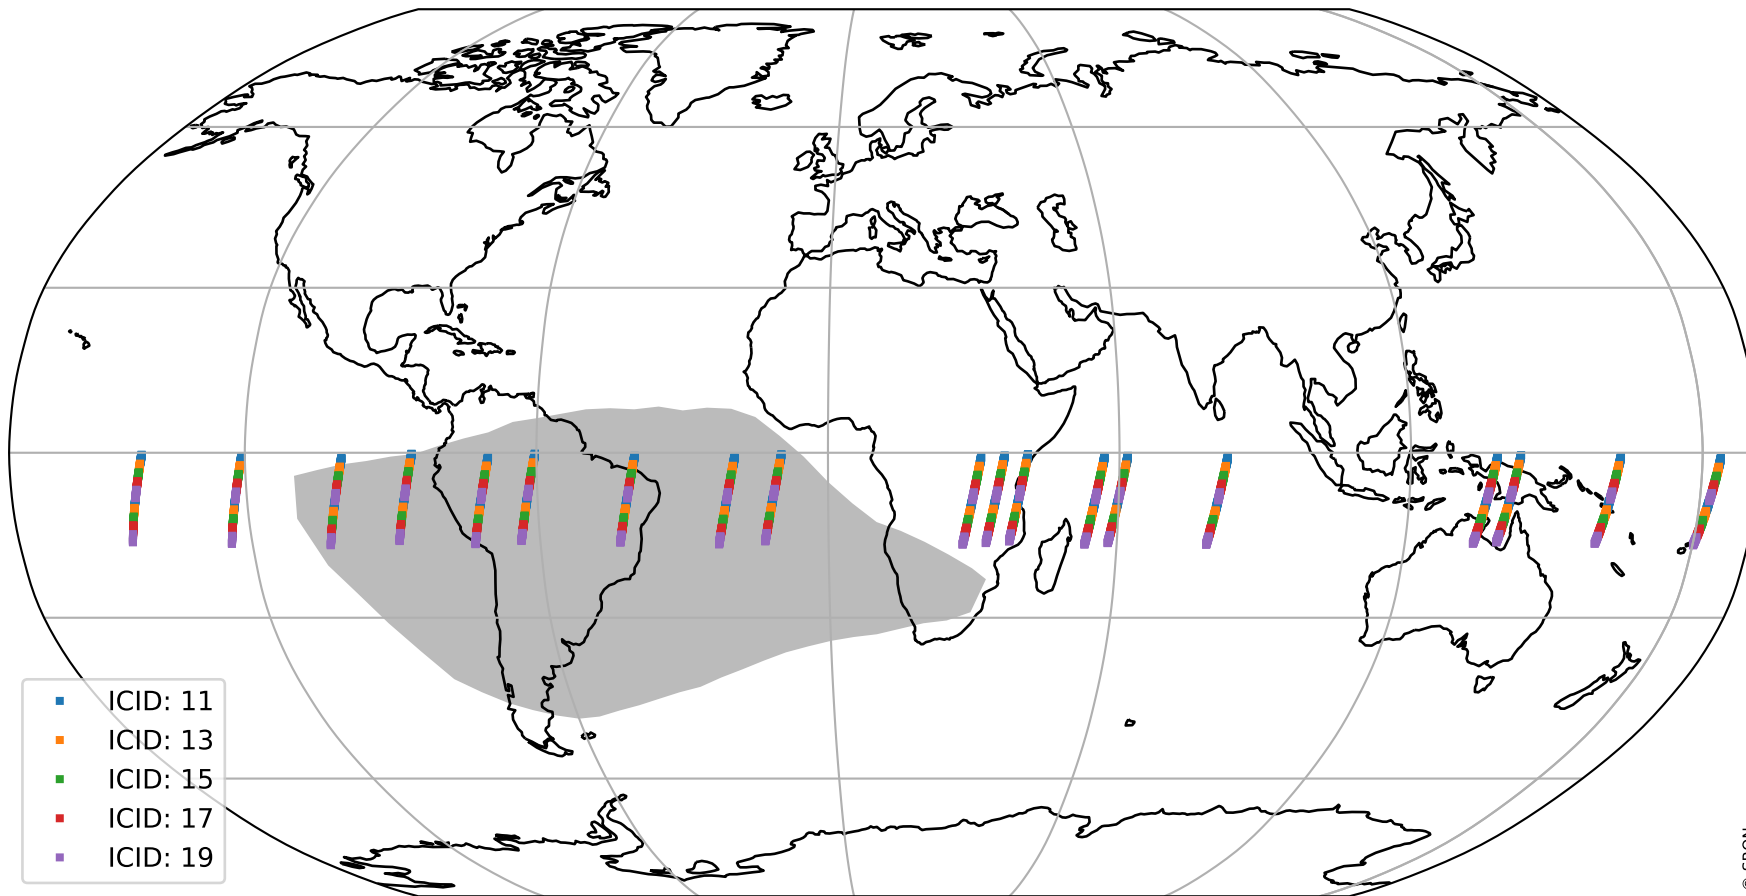

Tropomi SWIR offset (official)

orbits : 19 in [24937, 24982]
coverage : 2022-08-06 / 2022-08-09
median : 0.52597 V
spread : 0.035909 V
created : 2023-08-21T15:20:39

value detector map

Tropomi SWIR offset (official)

orbits : 19 in [24937, 24982]
coverage : 2022-08-06 / 2022-08-09
median : 31.355 μV
spread : 15.541 μV
created : 2023-08-21T15:20:40

Tropomi SWIR offset (official)

orbits : 19 in [24937, 24982]
coverage : 2022-08-06 / 2022-08-09
median : -0.032603 mV
spread : 0.40103 mV
created : 2023-08-21T15:20:40

value compared with SWIR offset CKD

Tropomi SWIR offset (official) ground-tracks of Sentinel-5P

orbits : 19 in [24937, 24982]
coverage : 2022-08-06 / 2022-08-09
created : 2023-08-21T15:20:40

Tropomi SWIR offset (official)

orbits : [2827, 24982]
coverage : 2018-04-30 / 2022-08-09
created : 2023-08-21T15:20:41

trend of detector median & temperatures