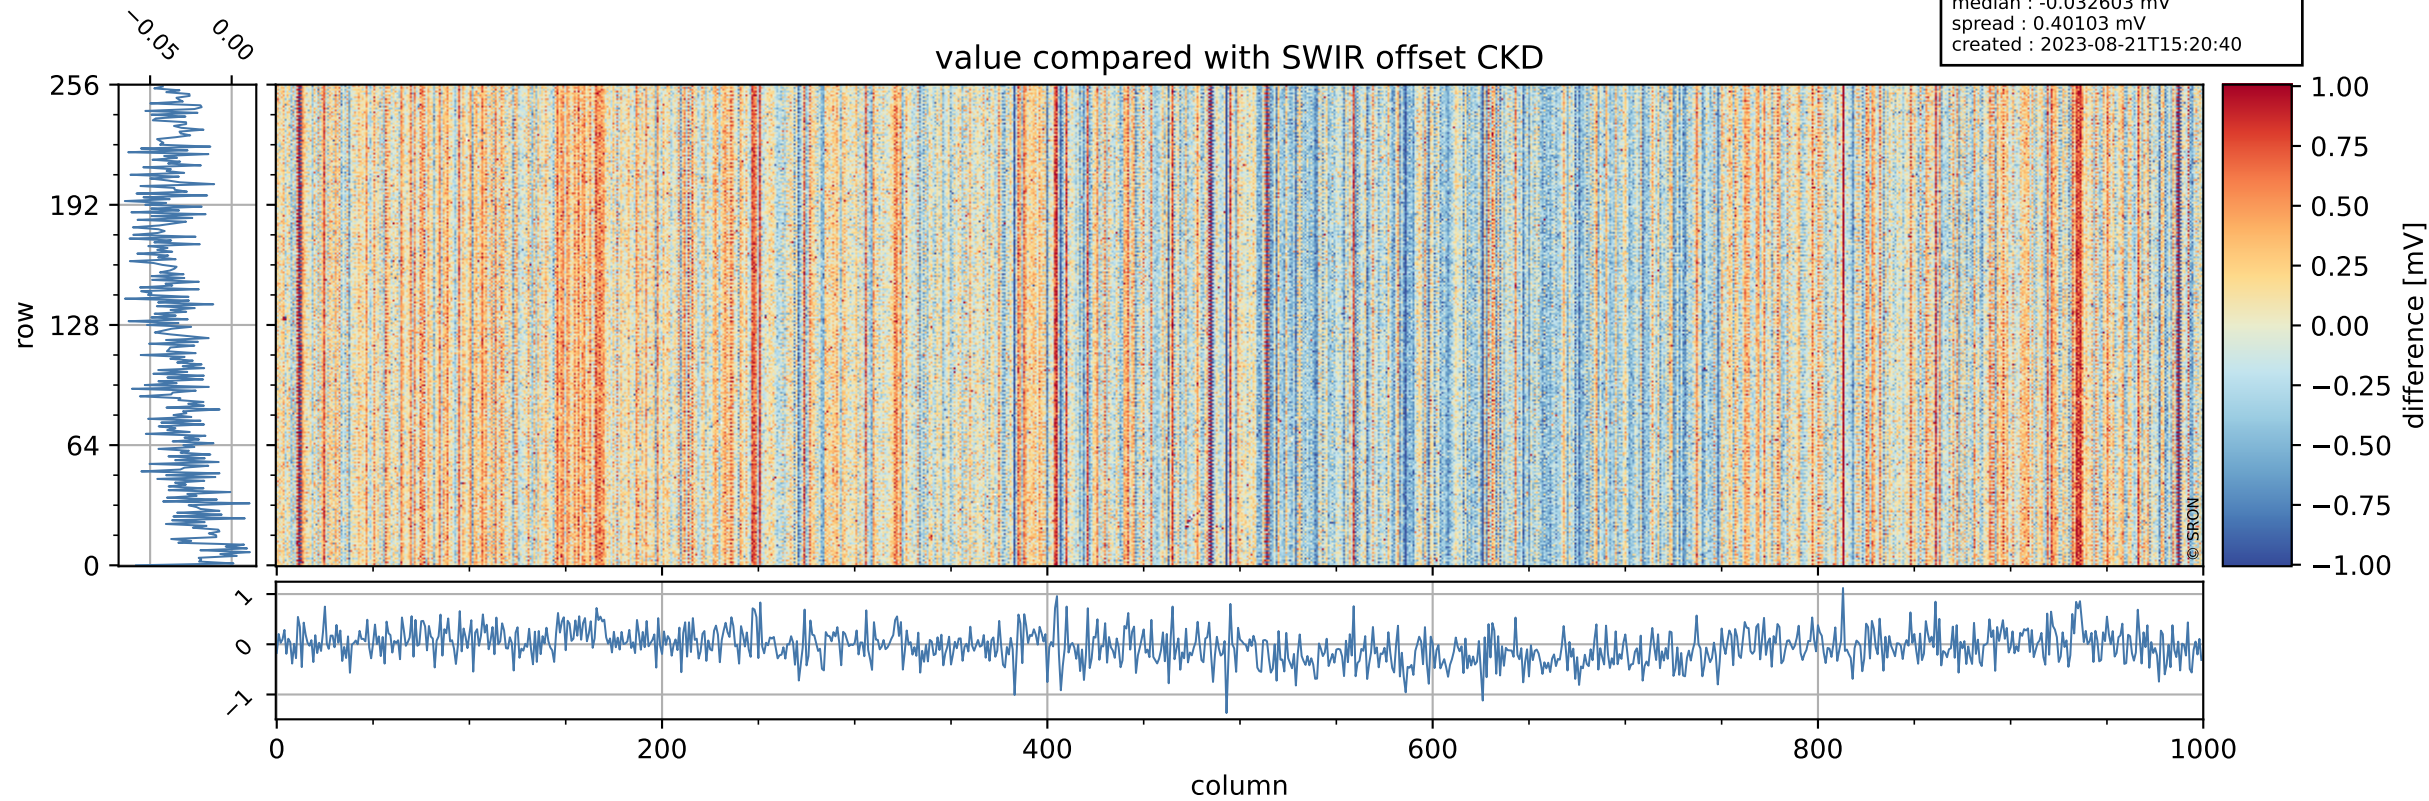

Tropomi SWIR offset (official)

orbits : 19 in [24937, 24982]
coverage : 2022-08-06 / 2022-08-09
median : 0.52597 V
spread : 0.035909 V
created : 2023-08-21T15:20:39

value detector map

Tropomi SWIR offset (official)

orbits : 19 in [24937, 24982]
coverage : 2022-08-06 / 2022-08-09
median : 31.355 μV
spread : 15.541 μV
created : 2023-08-21T15:20:40

Tropomi SWIR offset (official)

orbits : 19 in [24937, 24982]
coverage : 2022-08-06 / 2022-08-09
median : -0.032603 mV
spread : 0.40103 mV
created : 2023-08-21T15:20:40

value compared with SWIR offset CKD

Tropomi SWIR offset (official) ground-tracks of Sentinel-5P

orbits : 19 in [24937, 24982]
coverage : 2022-08-06 / 2022-08-09
created : 2023-08-21T15:20:40

Tropomi SWIR offset (official)

orbits : [2827, 24982]
coverage : 2018-04-30 / 2022-08-09
created : 2023-08-21T15:20:41

trend of detector median & temperatures