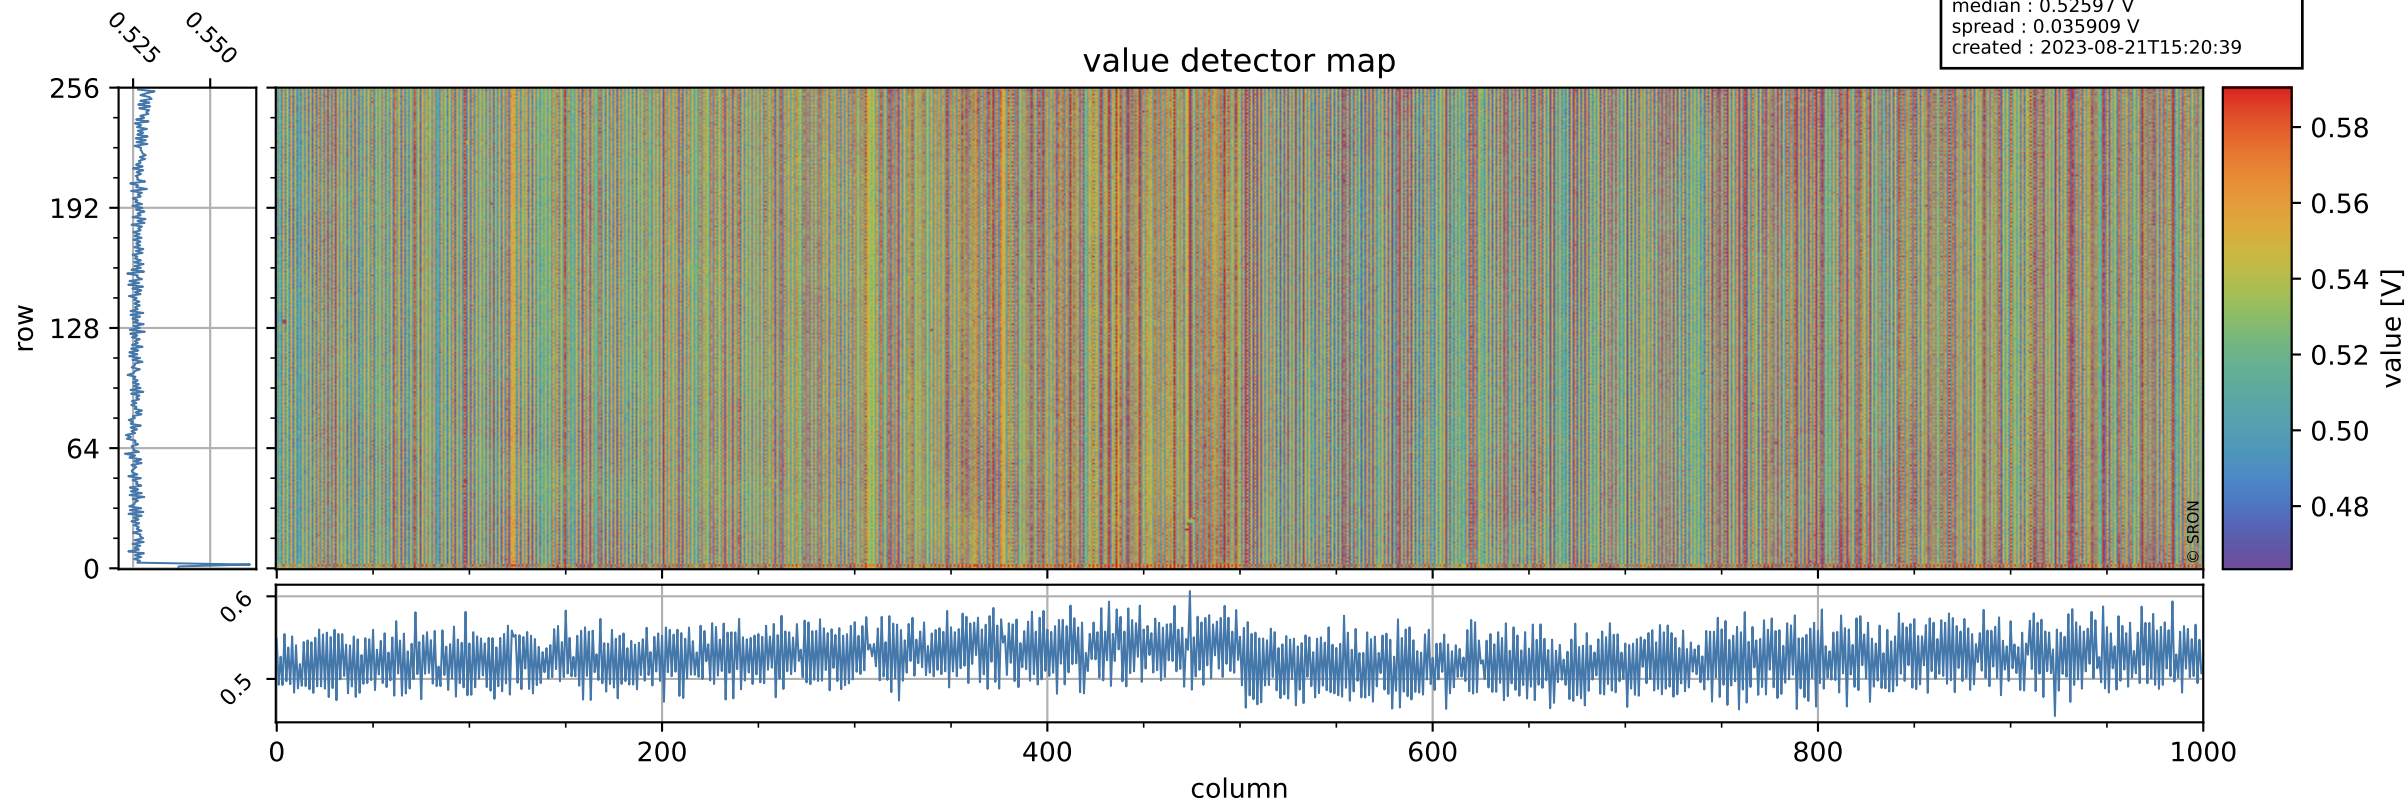

Tropomi SWIR offset (official)

orbits : 19 in [24937, 24982]
coverage : 2022-08-06 / 2022-08-09
median : 0.52597 V
spread : 0.035909 V
created : 2023-08-21T15:20:39

value detector map

Tropomi SWIR offset (official)

orbits : 19 in [24937, 24982]
coverage : 2022-08-06 / 2022-08-09
median : 31.355 μV
spread : 15.541 μV
created : 2023-08-21T15:20:40

Tropomi SWIR offset (official)

orbits : 19 in [24937, 24982]
coverage : 2022-08-06 / 2022-08-09
median : -0.032603 mV
spread : 0.40103 mV
created : 2023-08-21T15:20:40

value compared with SWIR offset CKD

Tropomi SWIR offset (official) ground-tracks of Sentinel-5P

orbits : 19 in [24937, 24982]
coverage : 2022-08-06 / 2022-08-09
created : 2023-08-21T15:20:40

Tropomi SWIR offset (official)

orbits : [2827, 24982]
coverage : 2018-04-30 / 2022-08-09
created : 2023-08-21T15:20:41

trend of detector median & temperatures