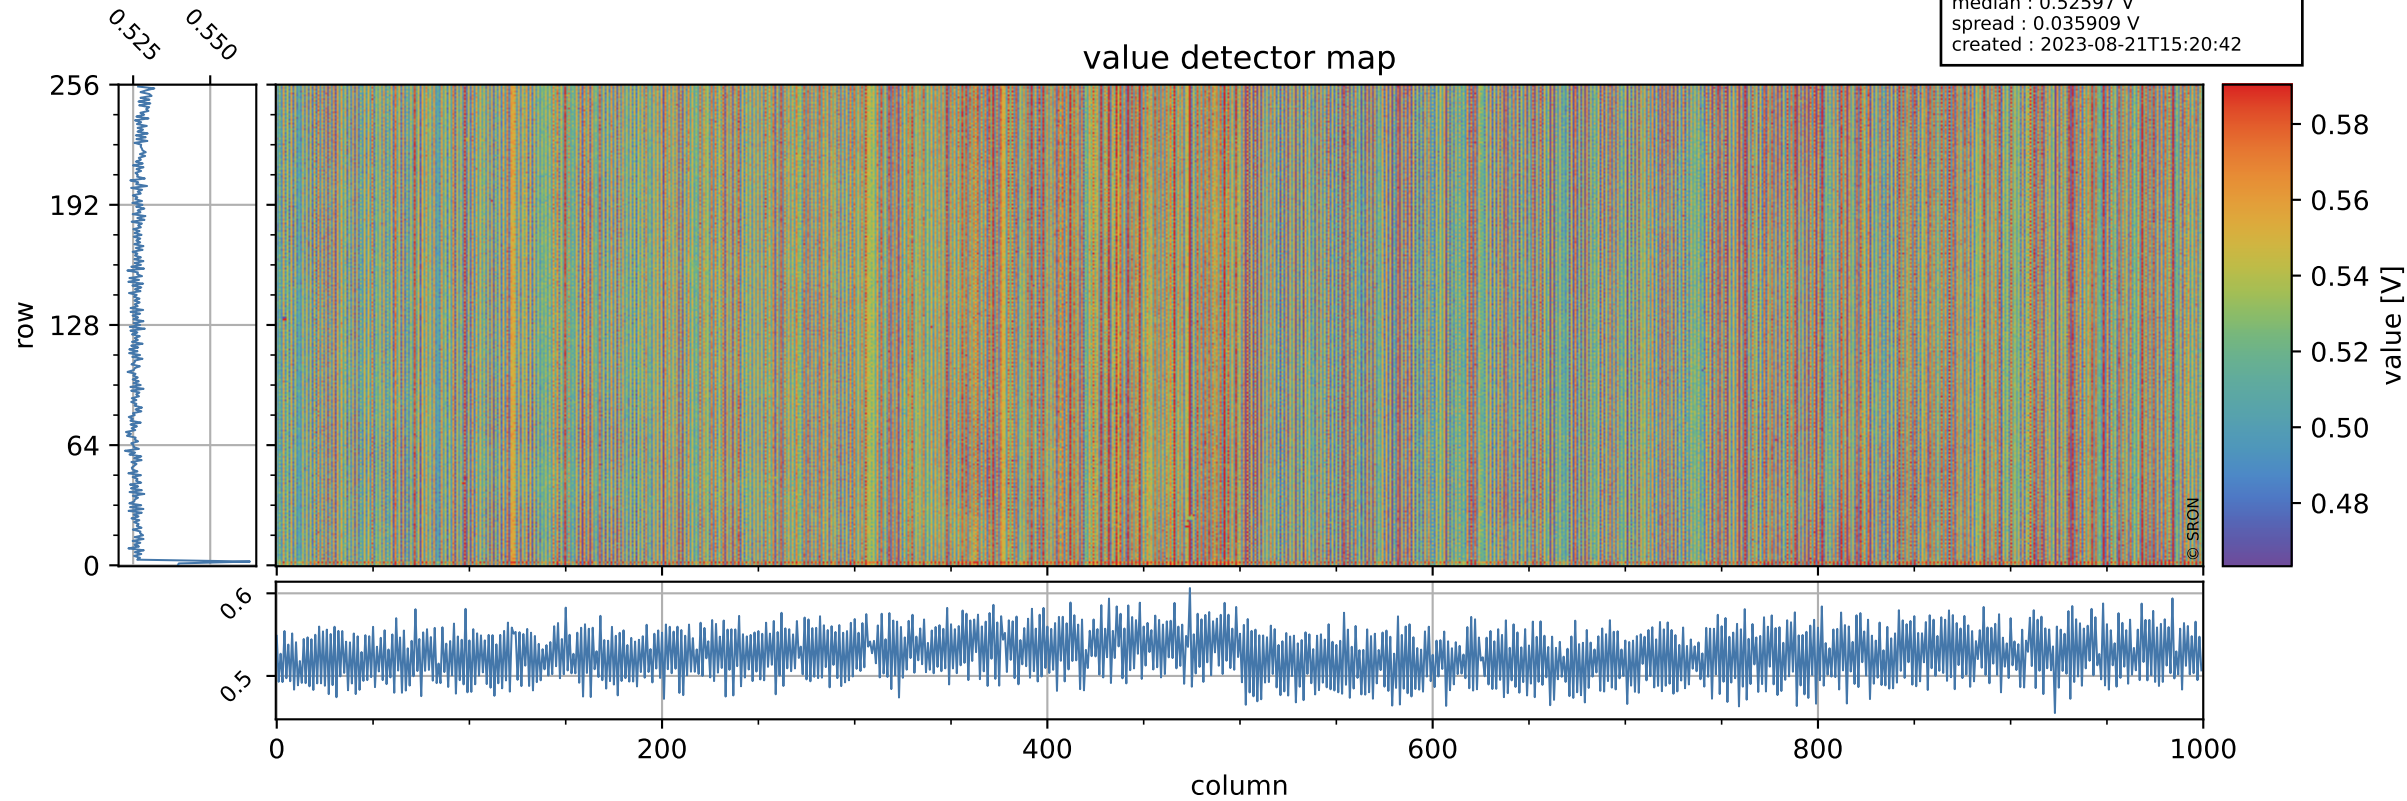

Tropomi SWIR offset (official)

orbits : 19 in [24952, 24997]
coverage : 2022-08-07 / 2022-08-10
median : 0.52597 V
spread : 0.035909 V
created : 2023-08-21T15:20:42

value detector map

Tropomi SWIR offset (official)

orbits : 19 in [24952, 24997]
coverage : 2022-08-07 / 2022-08-10
median : 32.083 μV
spread : 15.898 μV
created : 2023-08-21T15:20:42

Tropomi SWIR offset (official)

orbits : 19 in [24952, 24997]
coverage : 2022-08-07 / 2022-08-10
median : -0.043328 mV
spread : 0.40083 mV
created : 2023-08-21T15:20:42

value compared with SWIR offset CKD

Tropomi SWIR offset (official) ground-tracks of Sentinel-5P

orbits : 19 in [24952, 24997]
coverage : 2022-08-07 / 2022-08-10
created : 2023-08-21T15:20:43

Tropomi SWIR offset (official)

orbits : [2827, 24997]
coverage : 2018-04-30 / 2022-08-10
created : 2023-08-21T15:20:44

trend of detector median & temperatures