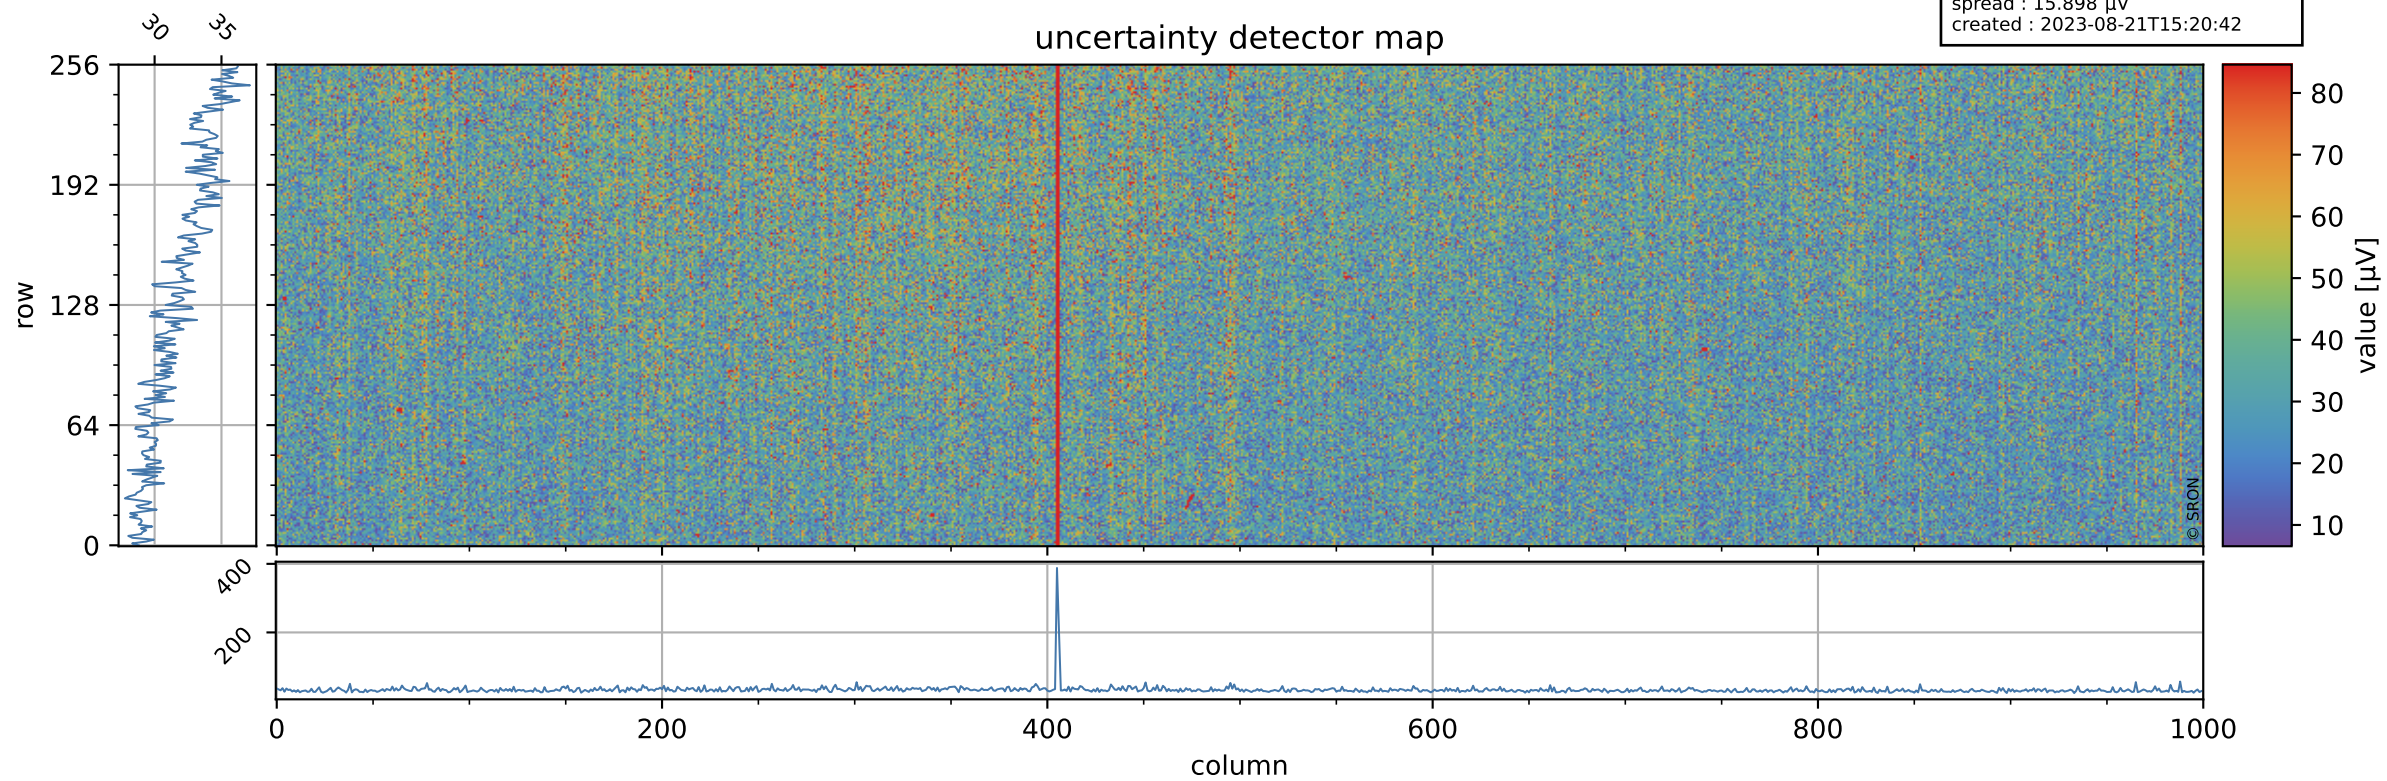

Tropomi SWIR offset (official)

orbits : 19 in [24952, 24997]
coverage : 2022-08-07 / 2022-08-10
median : 0.52597 V
spread : 0.035909 V
created : 2023-08-21T15:20:42

value detector map

Tropomi SWIR offset (official)

orbits : 19 in [24952, 24997]
coverage : 2022-08-07 / 2022-08-10
median : 32.083 μV
spread : 15.898 μV
created : 2023-08-21T15:20:42

Tropomi SWIR offset (official)

orbits : 19 in [24952, 24997]
coverage : 2022-08-07 / 2022-08-10
median : -0.043328 mV
spread : 0.40083 mV
created : 2023-08-21T15:20:42

value compared with SWIR offset CKD

Tropomi SWIR offset (official) ground-tracks of Sentinel-5P

orbits : 19 in [24952, 24997]
coverage : 2022-08-07 / 2022-08-10
created : 2023-08-21T15:20:43

Tropomi SWIR offset (official)

orbits : [2827, 24997]
coverage : 2018-04-30 / 2022-08-10
created : 2023-08-21T15:20:44

trend of detector median & temperatures