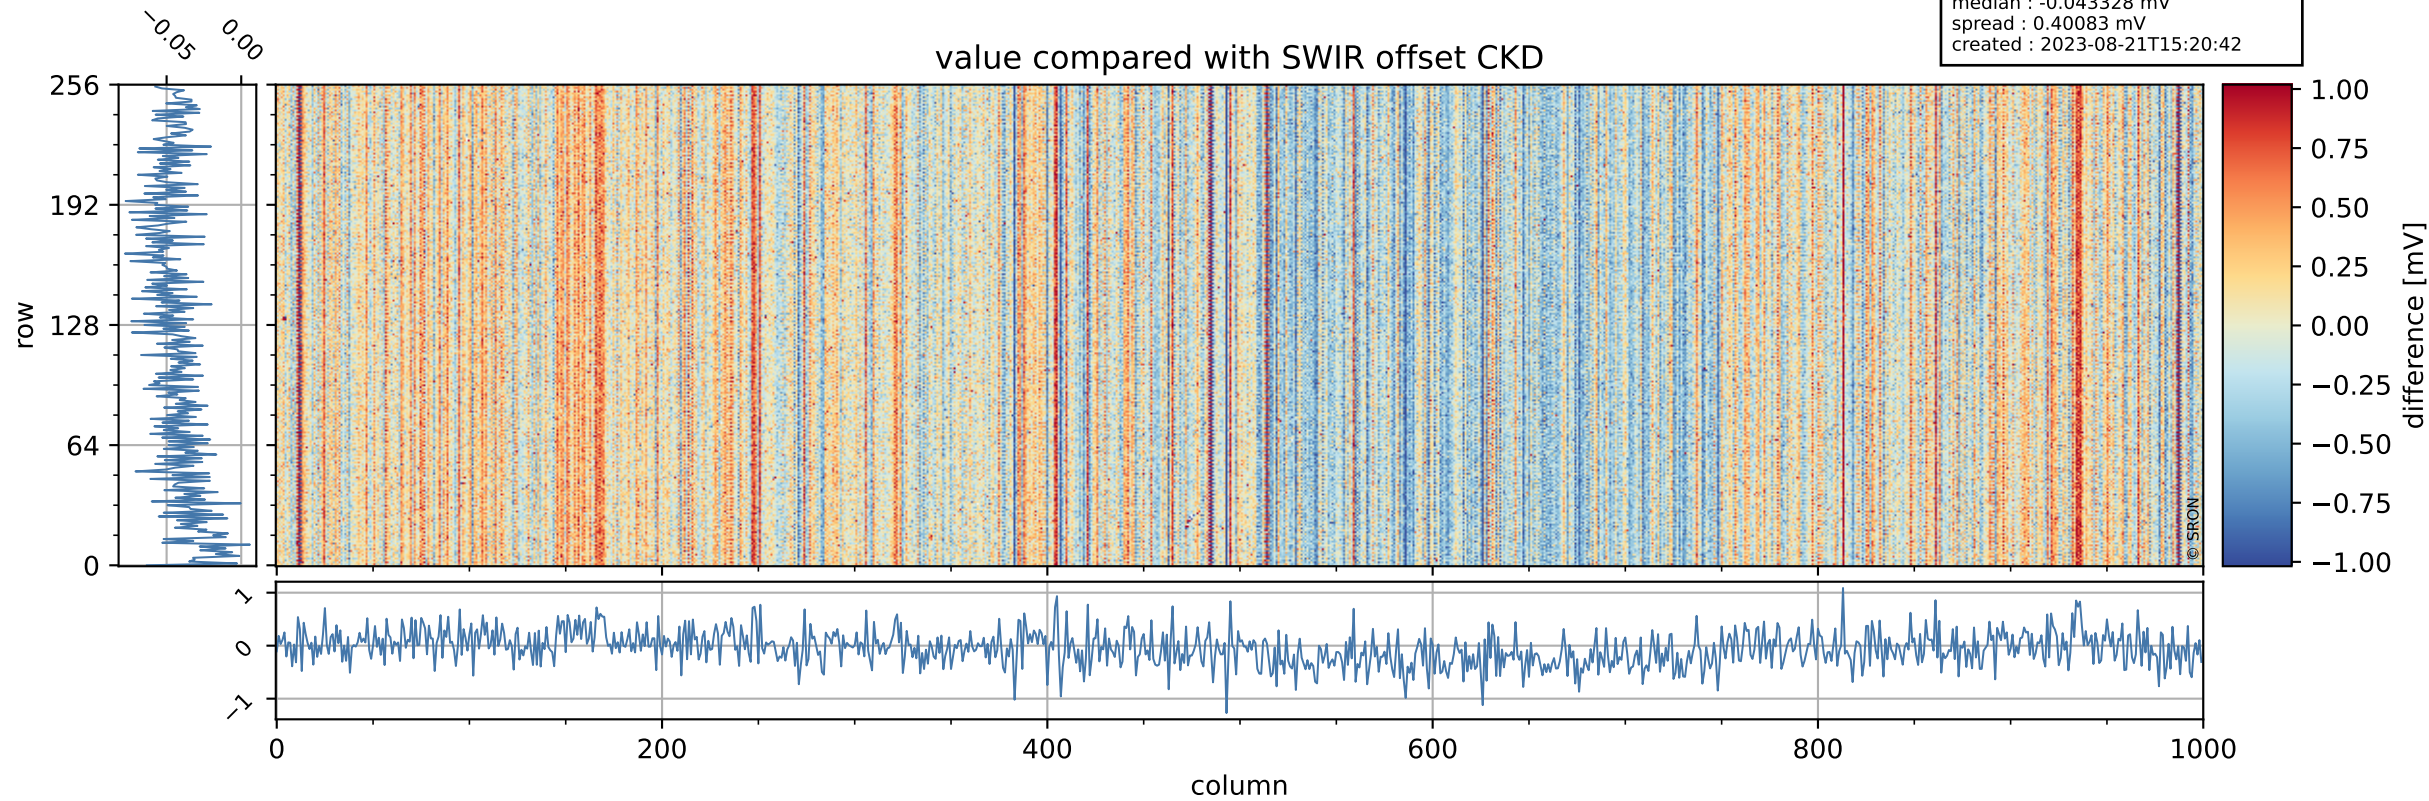

Tropomi SWIR offset (official)

orbits : 19 in [24952, 24997]
coverage : 2022-08-07 / 2022-08-10
median : 0.52597 V
spread : 0.035909 V
created : 2023-08-21T15:20:42

value detector map

Tropomi SWIR offset (official)

orbits : 19 in [24952, 24997]
coverage : 2022-08-07 / 2022-08-10
median : 32.083 μV
spread : 15.898 μV
created : 2023-08-21T15:20:42

Tropomi SWIR offset (official)

orbits : 19 in [24952, 24997]
coverage : 2022-08-07 / 2022-08-10
median : -0.043328 mV
spread : 0.40083 mV
created : 2023-08-21T15:20:42

value compared with SWIR offset CKD

Tropomi SWIR offset (official) ground-tracks of Sentinel-5P

orbits : 19 in [24952, 24997]
coverage : 2022-08-07 / 2022-08-10
created : 2023-08-21T15:20:43

Tropomi SWIR offset (official)

orbits : [2827, 24997]
coverage : 2018-04-30 / 2022-08-10
created : 2023-08-21T15:20:44

trend of detector median & temperatures