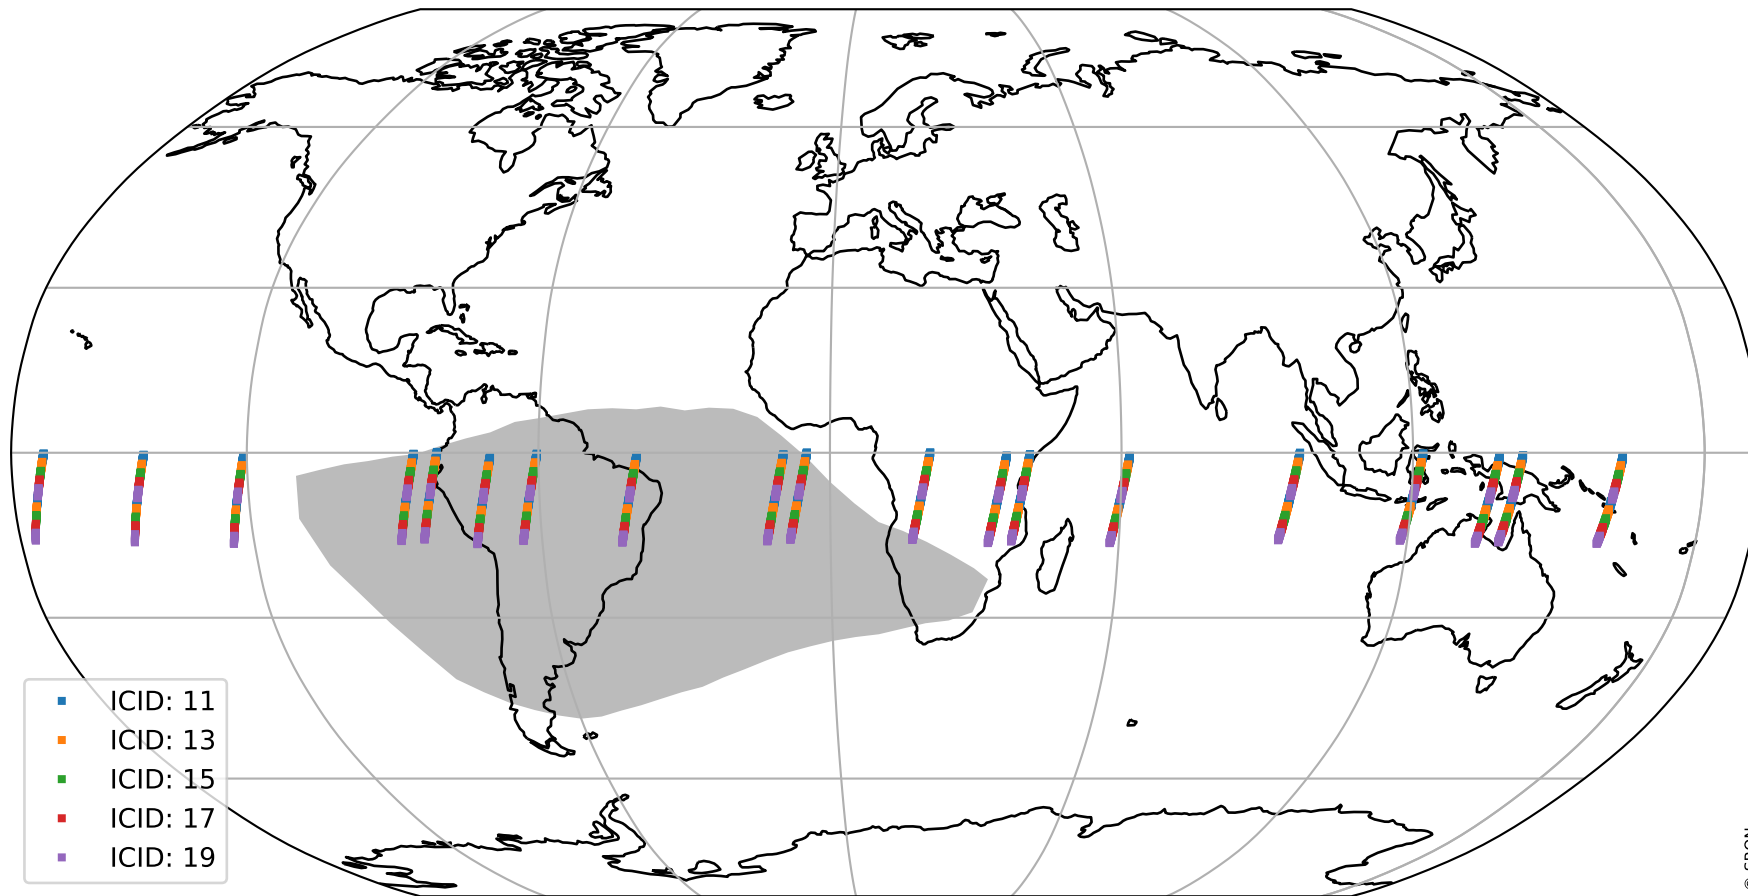

Tropomi SWIR offset (official)

orbits : 19 in [24952, 24997]
coverage : 2022-08-07 / 2022-08-10
median : 0.52597 V
spread : 0.035909 V
created : 2023-08-21T15:20:42

value detector map

Tropomi SWIR offset (official)

orbits : 19 in [24952, 24997]
coverage : 2022-08-07 / 2022-08-10
median : 32.083 μV
spread : 15.898 μV
created : 2023-08-21T15:20:42

Tropomi SWIR offset (official)

orbits : 19 in [24952, 24997]
coverage : 2022-08-07 / 2022-08-10
median : -0.043328 mV
spread : 0.40083 mV
created : 2023-08-21T15:20:42

value compared with SWIR offset CKD

Tropomi SWIR offset (official) ground-tracks of Sentinel-5P

orbits : 19 in [24952, 24997]
coverage : 2022-08-07 / 2022-08-10
created : 2023-08-21T15:20:43

Tropomi SWIR offset (official)

orbits : [2827, 24997]
coverage : 2018-04-30 / 2022-08-10
created : 2023-08-21T15:20:44

trend of detector median & temperatures