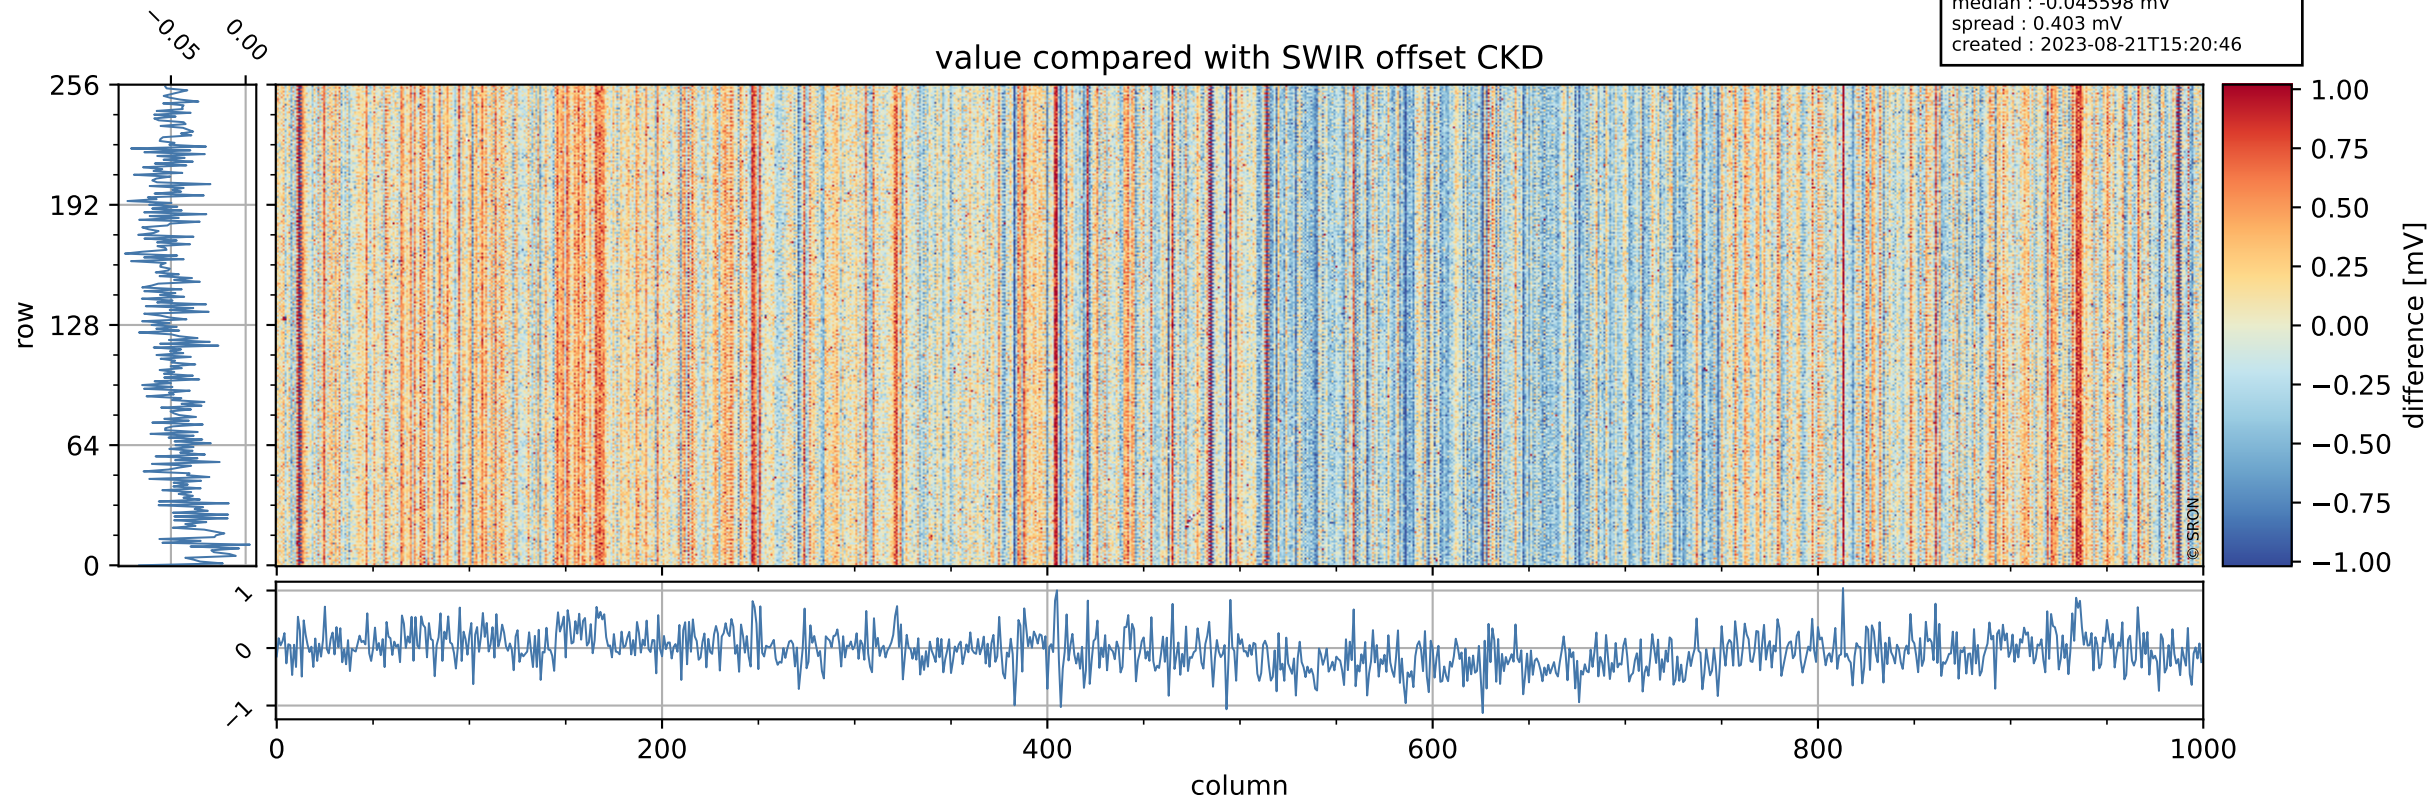

Tropomi SWIR offset (official)

orbits : 18 in [24967, 25012]
coverage : 2022-08-08 / 2022-08-11
median : 0.52596 V
spread : 0.035909 V
created : 2023-08-21T15:20:45

value detector map

Tropomi SWIR offset (official)

orbits : 18 in [24967, 25012]
coverage : 2022-08-08 / 2022-08-11
median : 34.003 μV
spread : 16.76 μV
created : 2023-08-21T15:20:45

Tropomi SWIR offset (official)

orbits : 18 in [24967, 25012]
coverage : 2022-08-08 / 2022-08-11
median : -0.045598 mV
spread : 0.403 mV
created : 2023-08-21T15:20:46

value compared with SWIR offset CKD

Tropomi SWIR offset (official) ground-tracks of Sentinel-5P

orbits : 18 in [24967, 25012]
coverage : 2022-08-08 / 2022-08-11
created : 2023-08-21T15:20:46

Tropomi SWIR offset (official)

orbits : [2827, 25012]
coverage : 2018-04-30 / 2022-08-11
created : 2023-08-21T15:20:46

trend of detector median & temperatures