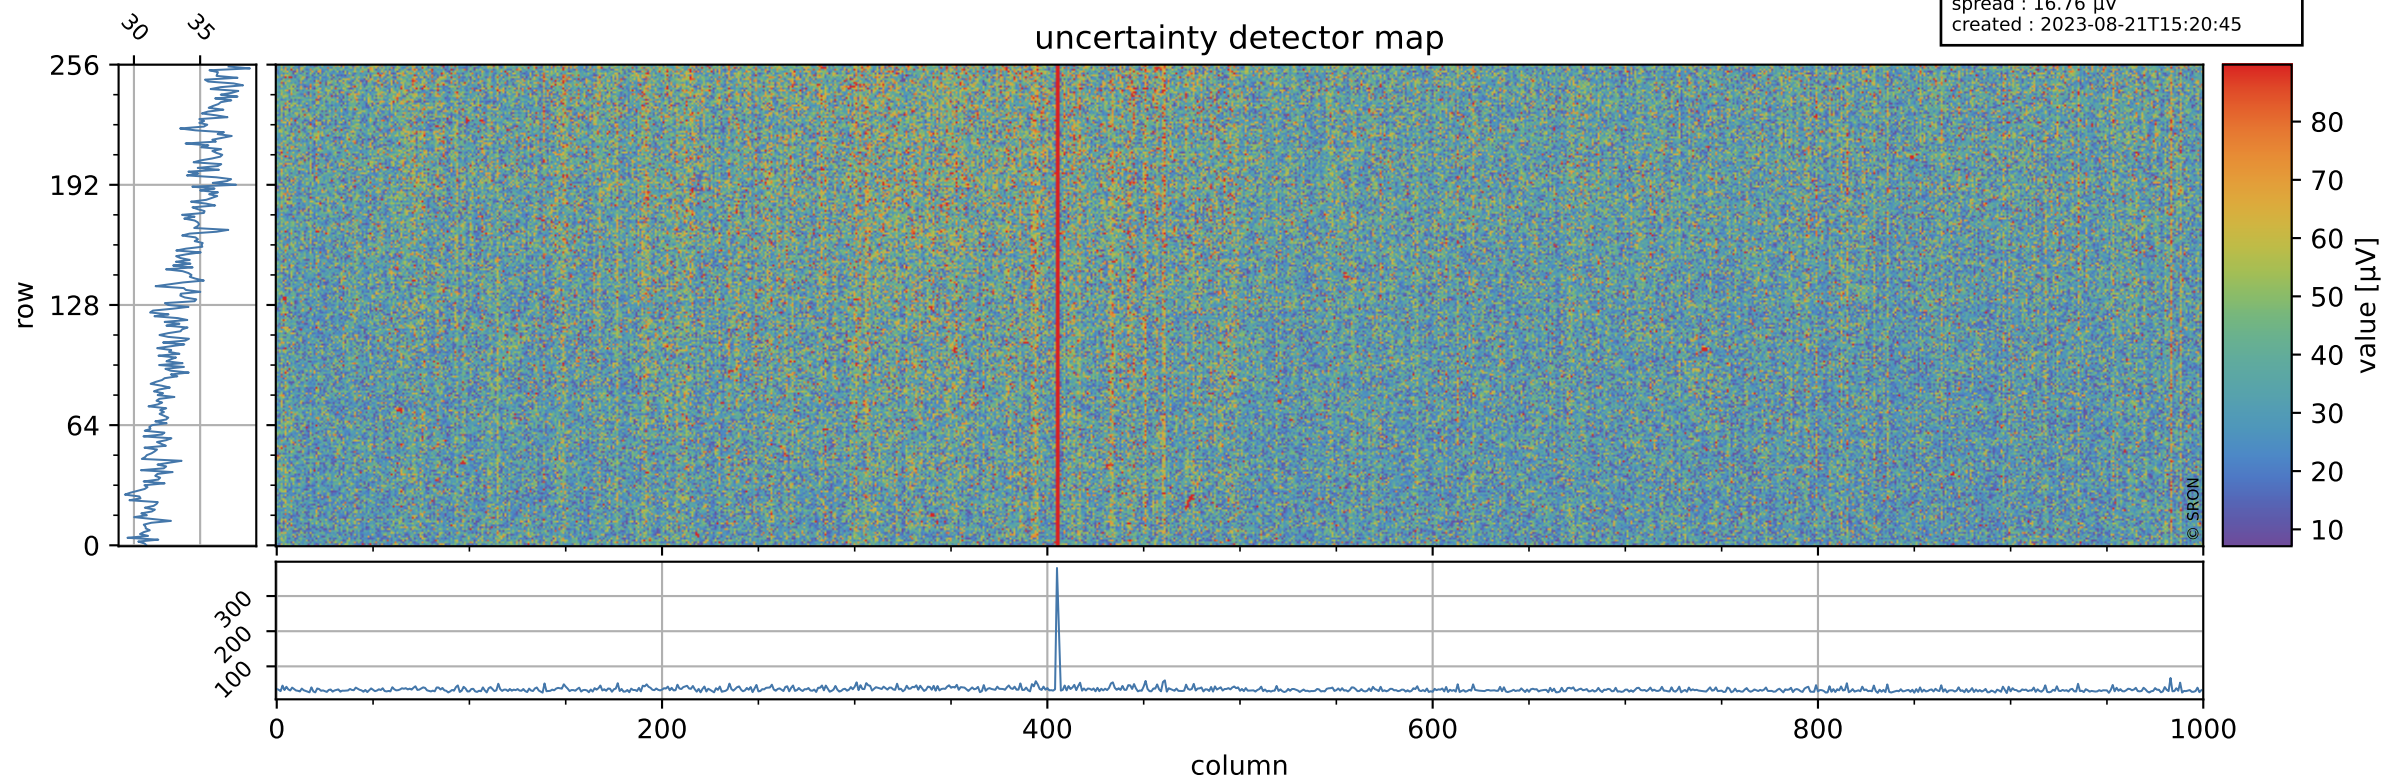

Tropomi SWIR offset (official)

orbits : 18 in [24967, 25012]
coverage : 2022-08-08 / 2022-08-11
median : 0.52596 V
spread : 0.035909 V
created : 2023-08-21T15:20:45

value detector map

Tropomi SWIR offset (official)

orbits : 18 in [24967, 25012]
coverage : 2022-08-08 / 2022-08-11
median : 34.003 μV
spread : 16.76 μV
created : 2023-08-21T15:20:45

Tropomi SWIR offset (official)

orbits : 18 in [24967, 25012]
coverage : 2022-08-08 / 2022-08-11
median : -0.045598 mV
spread : 0.403 mV
created : 2023-08-21T15:20:46

value compared with SWIR offset CKD

Tropomi SWIR offset (official) ground-tracks of Sentinel-5P

orbits : 18 in [24967, 25012]
coverage : 2022-08-08 / 2022-08-11
created : 2023-08-21T15:20:46

Tropomi SWIR offset (official)

orbits : [2827, 25012]
coverage : 2018-04-30 / 2022-08-11
created : 2023-08-21T15:20:46

trend of detector median & temperatures