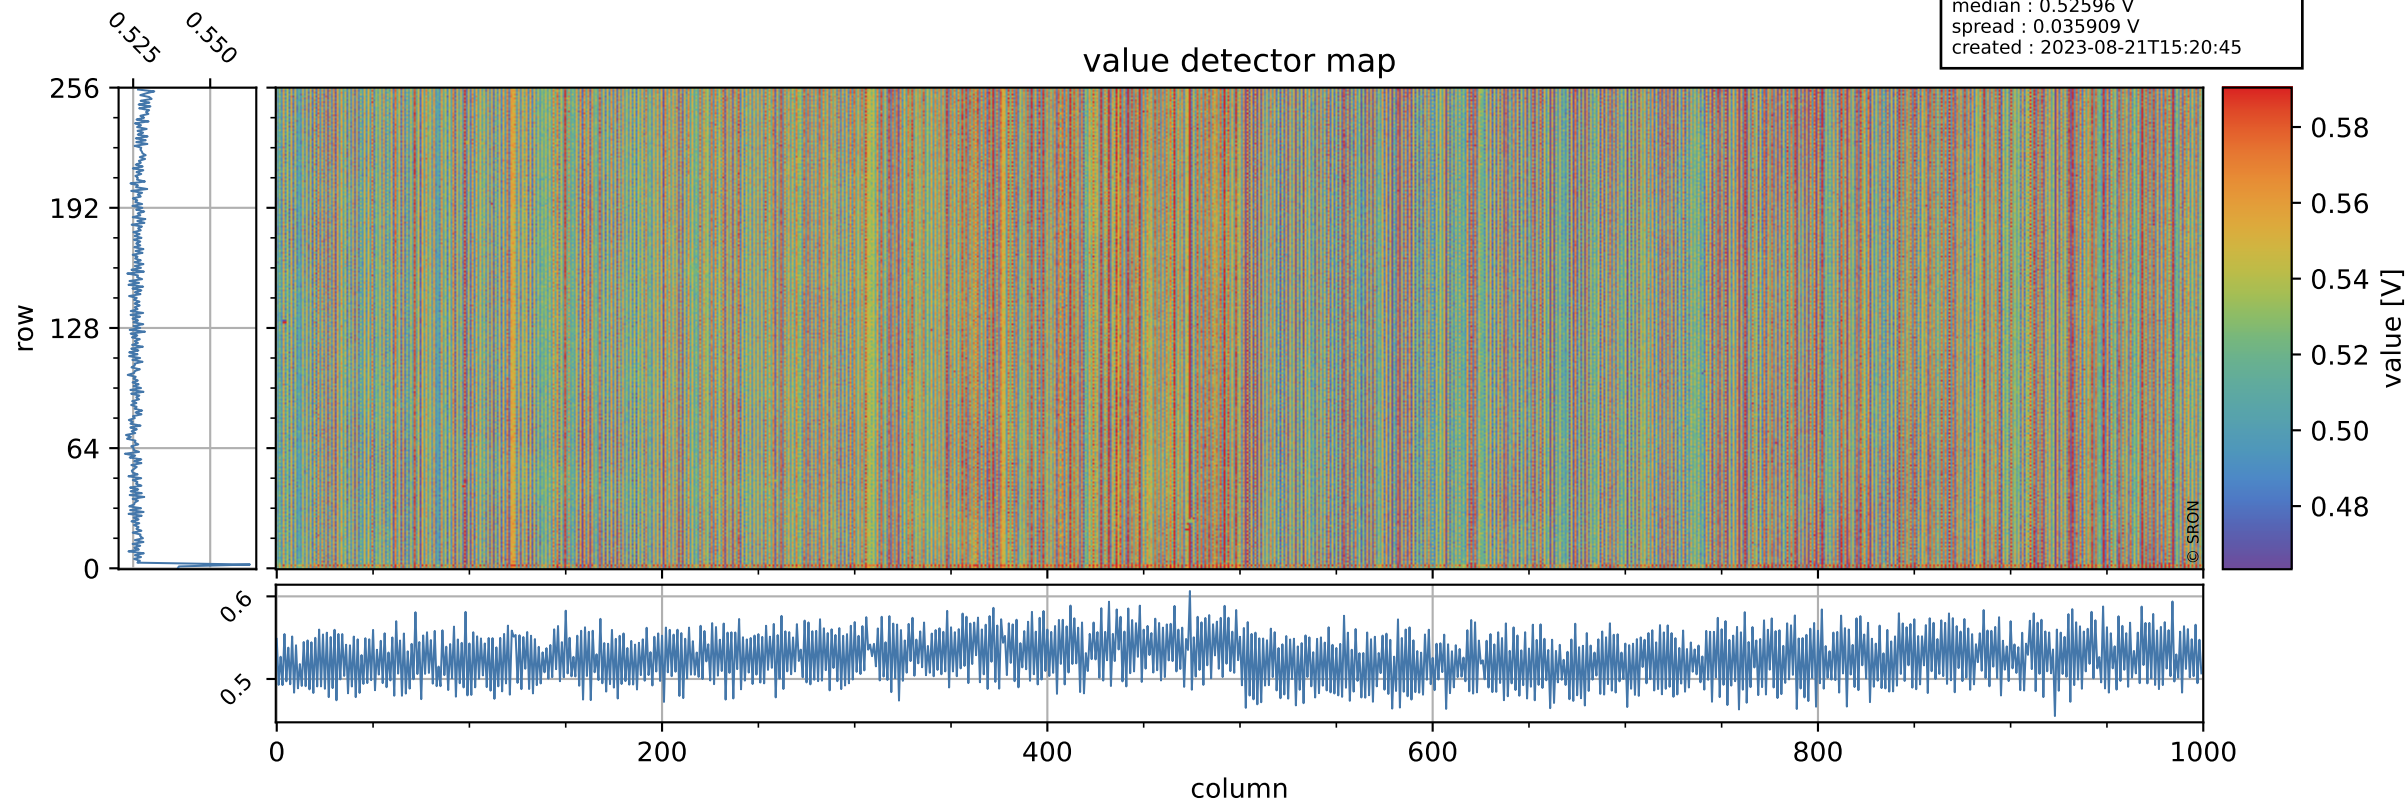

Tropomi SWIR offset (official)

orbits : 18 in [24967, 25012]
coverage : 2022-08-08 / 2022-08-11
median : 0.52596 V
spread : 0.035909 V
created : 2023-08-21T15:20:45

value detector map

Tropomi SWIR offset (official)

orbits : 18 in [24967, 25012]
coverage : 2022-08-08 / 2022-08-11
median : 34.003 μV
spread : 16.76 μV
created : 2023-08-21T15:20:45

Tropomi SWIR offset (official)

orbits : 18 in [24967, 25012]
coverage : 2022-08-08 / 2022-08-11
median : -0.045598 mV
spread : 0.403 mV
created : 2023-08-21T15:20:46

value compared with SWIR offset CKD

Tropomi SWIR offset (official) ground-tracks of Sentinel-5P

orbits : 18 in [24967, 25012]
coverage : 2022-08-08 / 2022-08-11
created : 2023-08-21T15:20:46

Tropomi SWIR offset (official)

orbits : [2827, 25012]
coverage : 2018-04-30 / 2022-08-11
created : 2023-08-21T15:20:46

trend of detector median & temperatures