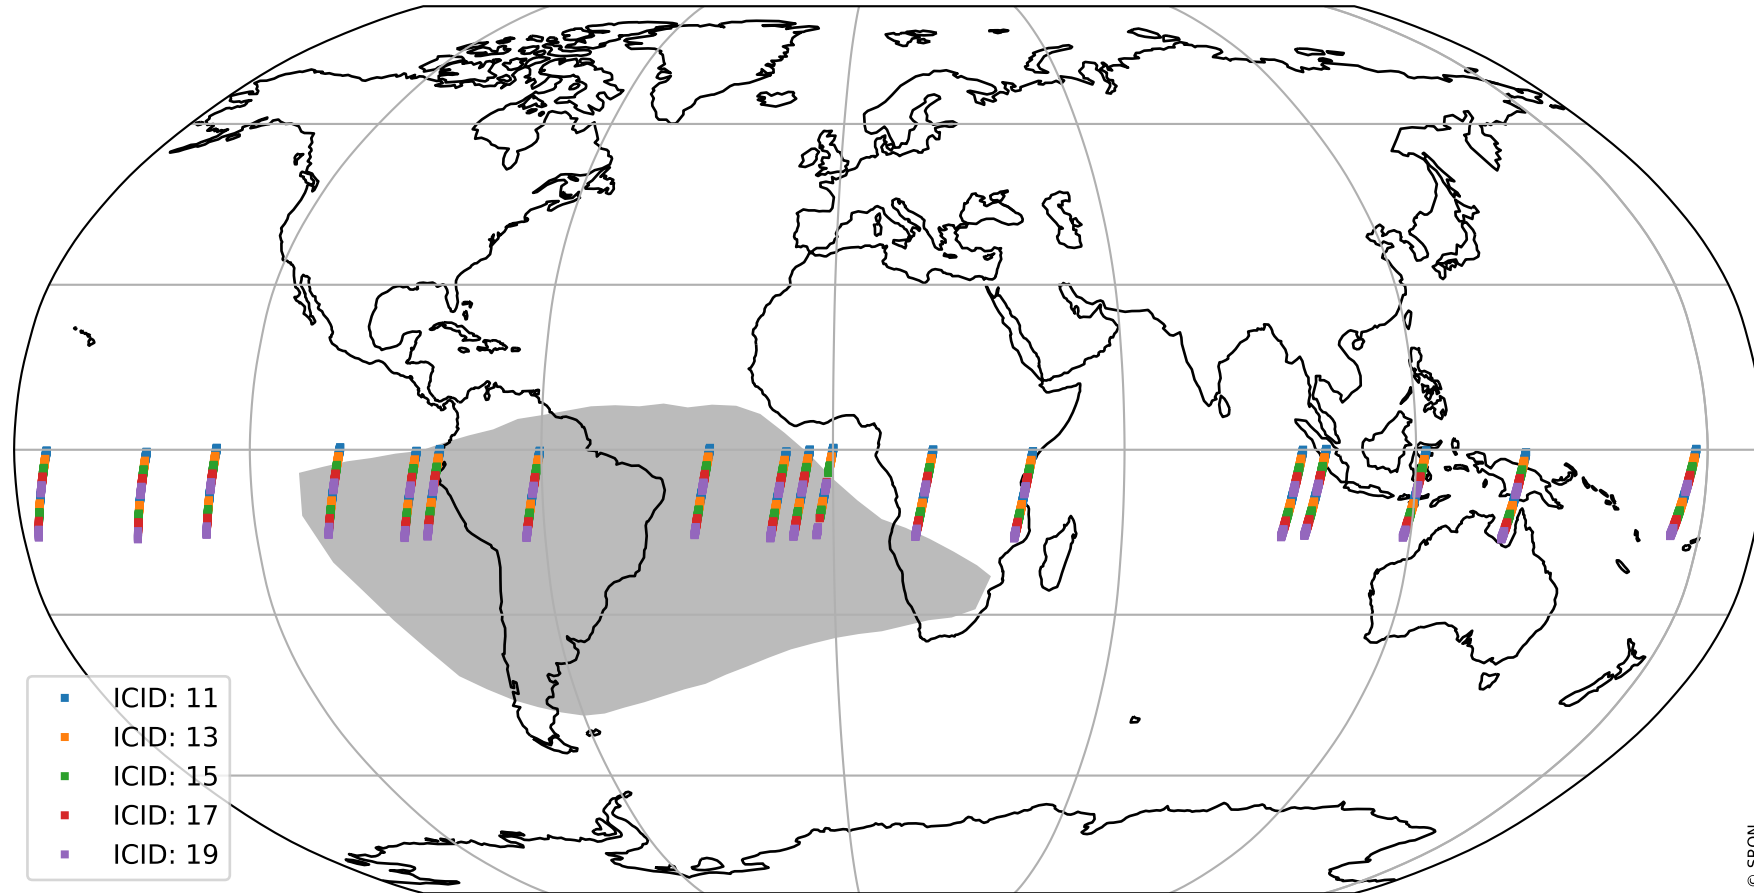

Tropomi SWIR offset (official)

orbits : 18 in [24967, 25012]
coverage : 2022-08-08 / 2022-08-11
median : 0.52596 V
spread : 0.035909 V
created : 2023-08-21T15:20:45

value detector map

Tropomi SWIR offset (official)

orbits : 18 in [24967, 25012]
coverage : 2022-08-08 / 2022-08-11
median : 34.003 μV
spread : 16.76 μV
created : 2023-08-21T15:20:45

Tropomi SWIR offset (official)

orbits : 18 in [24967, 25012]
coverage : 2022-08-08 / 2022-08-11
median : -0.045598 mV
spread : 0.403 mV
created : 2023-08-21T15:20:46

value compared with SWIR offset CKD

Tropomi SWIR offset (official) ground-tracks of Sentinel-5P

orbits : 18 in [24967, 25012]
coverage : 2022-08-08 / 2022-08-11
created : 2023-08-21T15:20:46

Tropomi SWIR offset (official)

orbits : [2827, 25012]
coverage : 2018-04-30 / 2022-08-11
created : 2023-08-21T15:20:46

trend of detector median & temperatures