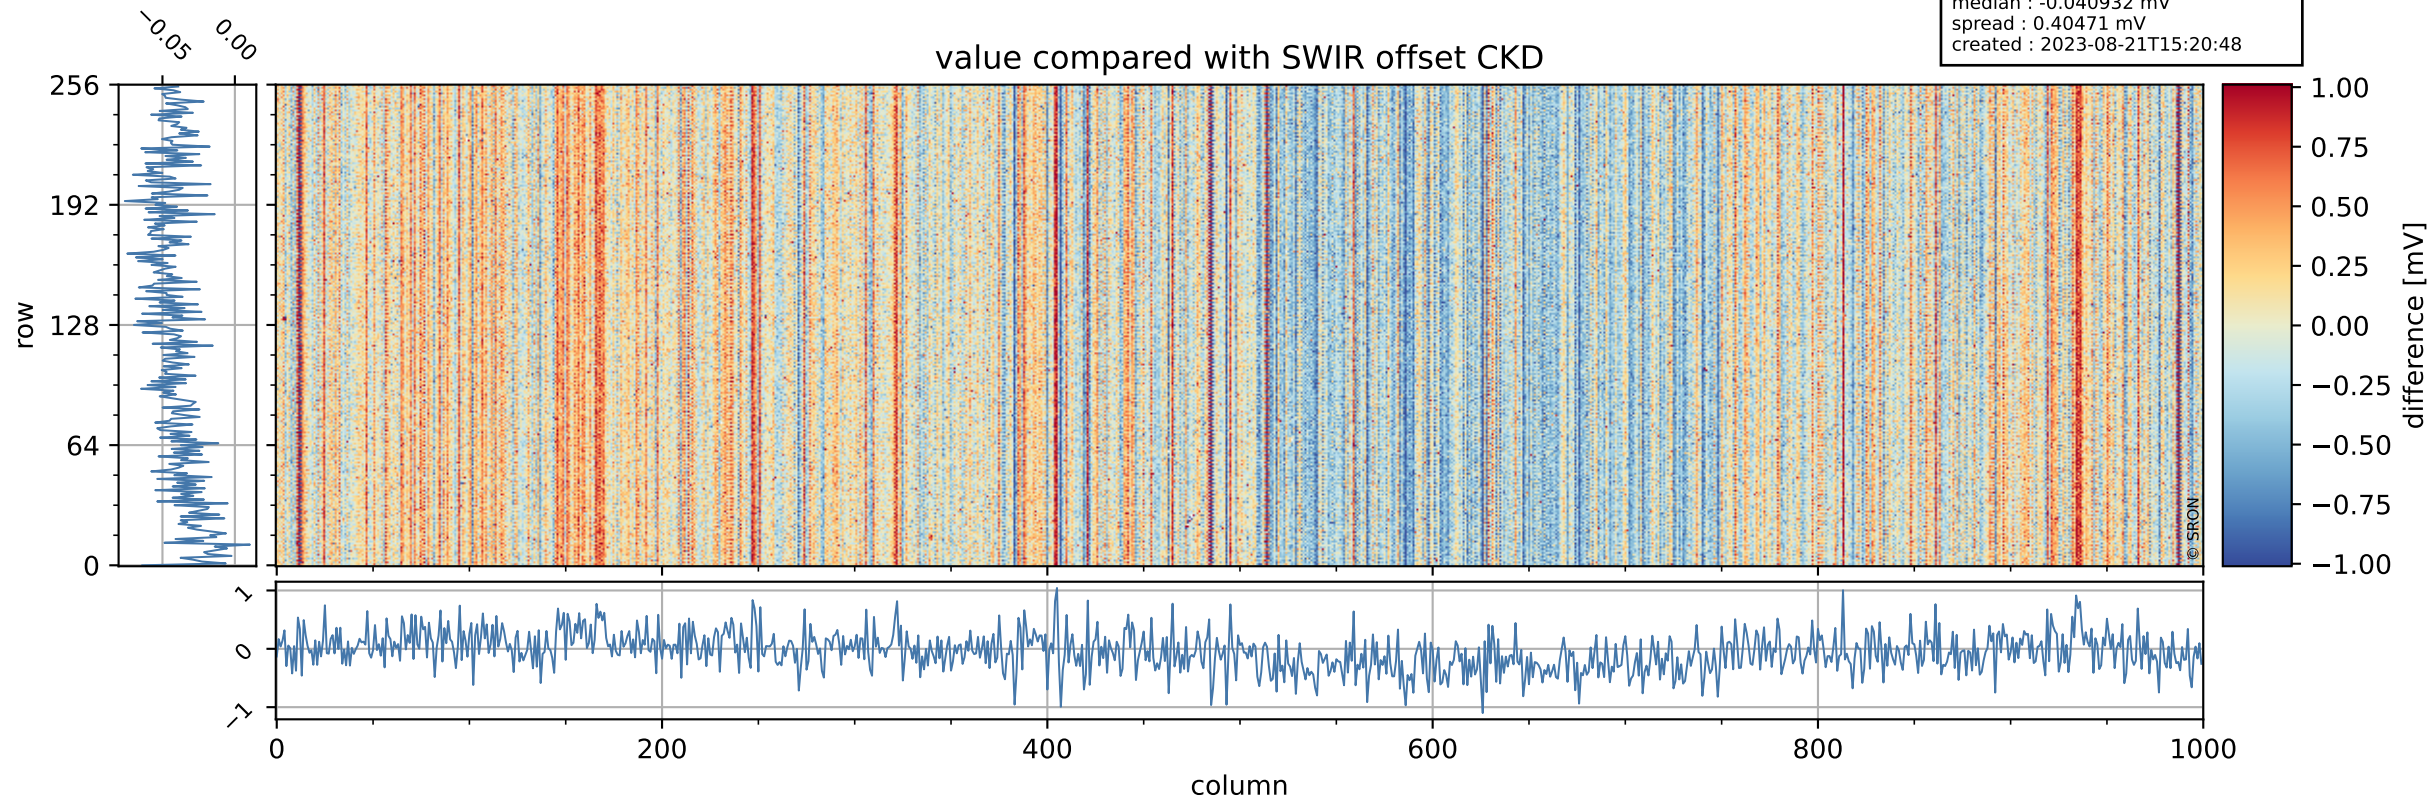

Tropomi SWIR offset (official)

orbits : 19 in [24982, 25027]
coverage : 2022-08-09 / 2022-08-12
median : 0.52597 V
spread : 0.03591 V
created : 2023-08-21T15:20:47

value detector map

Tropomi SWIR offset (official)

orbits : 19 in [24982, 25027]
coverage : 2022-08-09 / 2022-08-12
median : 31.58 μV
spread : 15.585 μV
created : 2023-08-21T15:20:48

Tropomi SWIR offset (official)

orbits : 19 in [24982, 25027]
coverage : 2022-08-09 / 2022-08-12
median : -0.040932 mV
spread : 0.40471 mV
created : 2023-08-21T15:20:48

value compared with SWIR offset CKD

Tropomi SWIR offset (official) ground-tracks of Sentinel-5P

orbits : 19 in [24982, 25027]
coverage : 2022-08-09 / 2022-08-12
created : 2023-08-21T15:20:48

Tropomi SWIR offset (official)

orbits : [2827, 25027]
coverage : 2018-04-30 / 2022-08-12
created : 2023-08-21T15:20:49

trend of detector median & temperatures