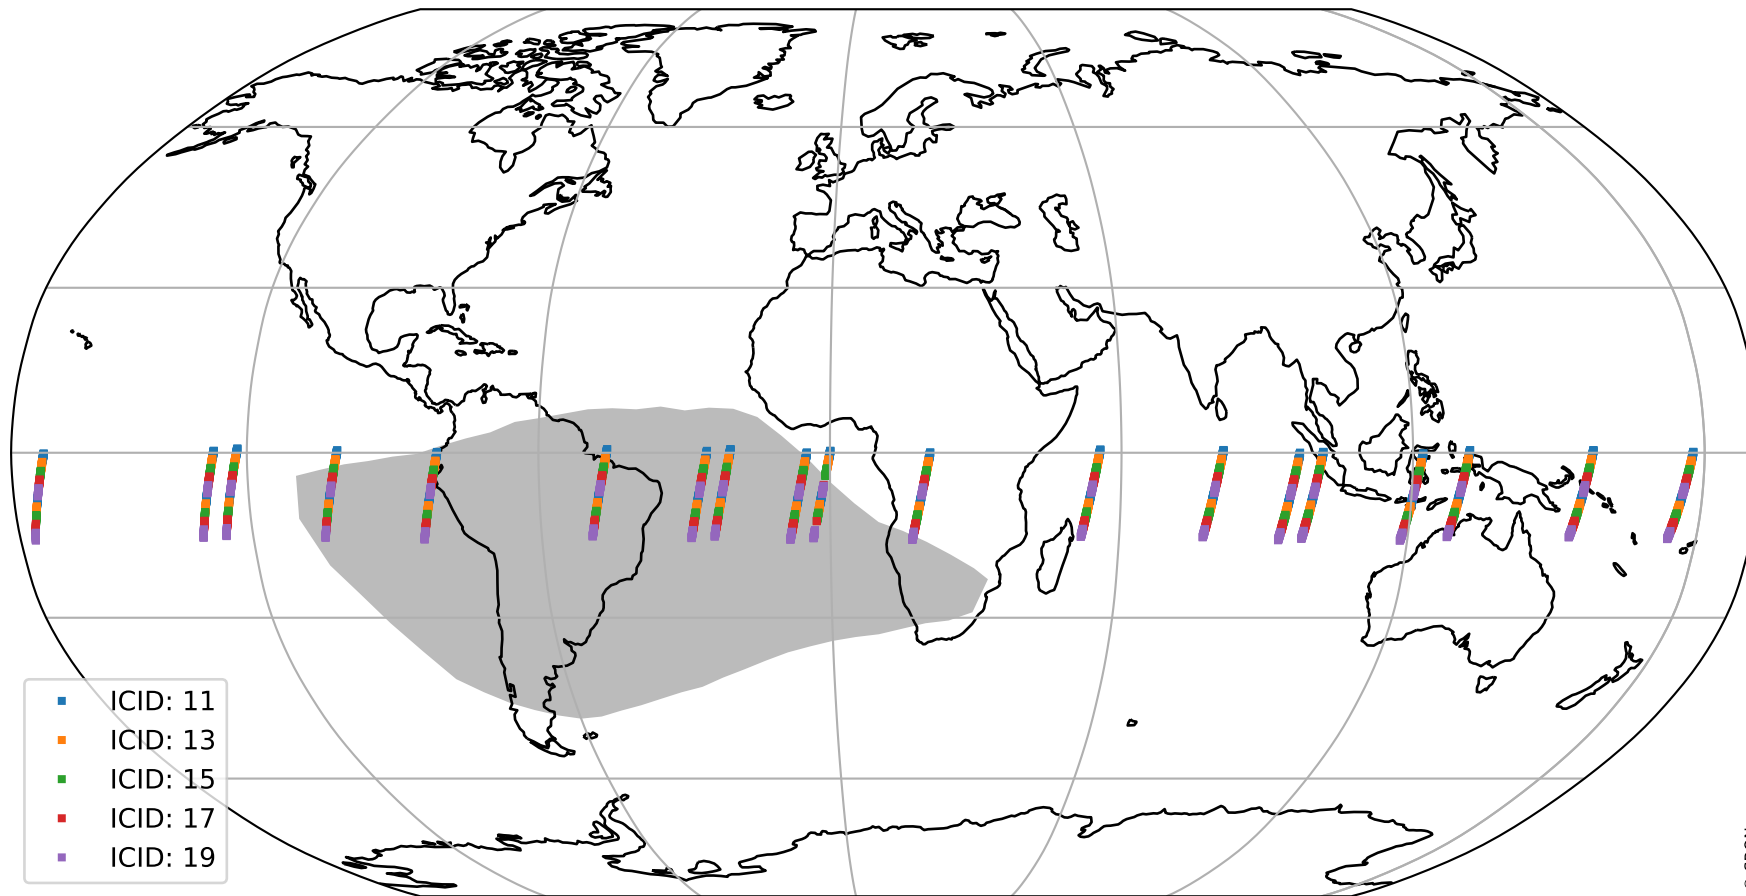

Tropomi SWIR offset (official)

orbits : 19 in [24982, 25027]
coverage : 2022-08-09 / 2022-08-12
median : 0.52597 V
spread : 0.03591 V
created : 2023-08-21T15:20:47

value detector map

Tropomi SWIR offset (official)

orbits : 19 in [24982, 25027]
coverage : 2022-08-09 / 2022-08-12
median : 31.58 μV
spread : 15.585 μV
created : 2023-08-21T15:20:48

Tropomi SWIR offset (official)

orbits : 19 in [24982, 25027]
coverage : 2022-08-09 / 2022-08-12
median : -0.040932 mV
spread : 0.40471 mV
created : 2023-08-21T15:20:48

value compared with SWIR offset CKD

Tropomi SWIR offset (official) ground-tracks of Sentinel-5P

orbits : 19 in [24982, 25027]
coverage : 2022-08-09 / 2022-08-12
created : 2023-08-21T15:20:48

Tropomi SWIR offset (official)

orbits : [2827, 25027]
coverage : 2018-04-30 / 2022-08-12
created : 2023-08-21T15:20:49

trend of detector median & temperatures