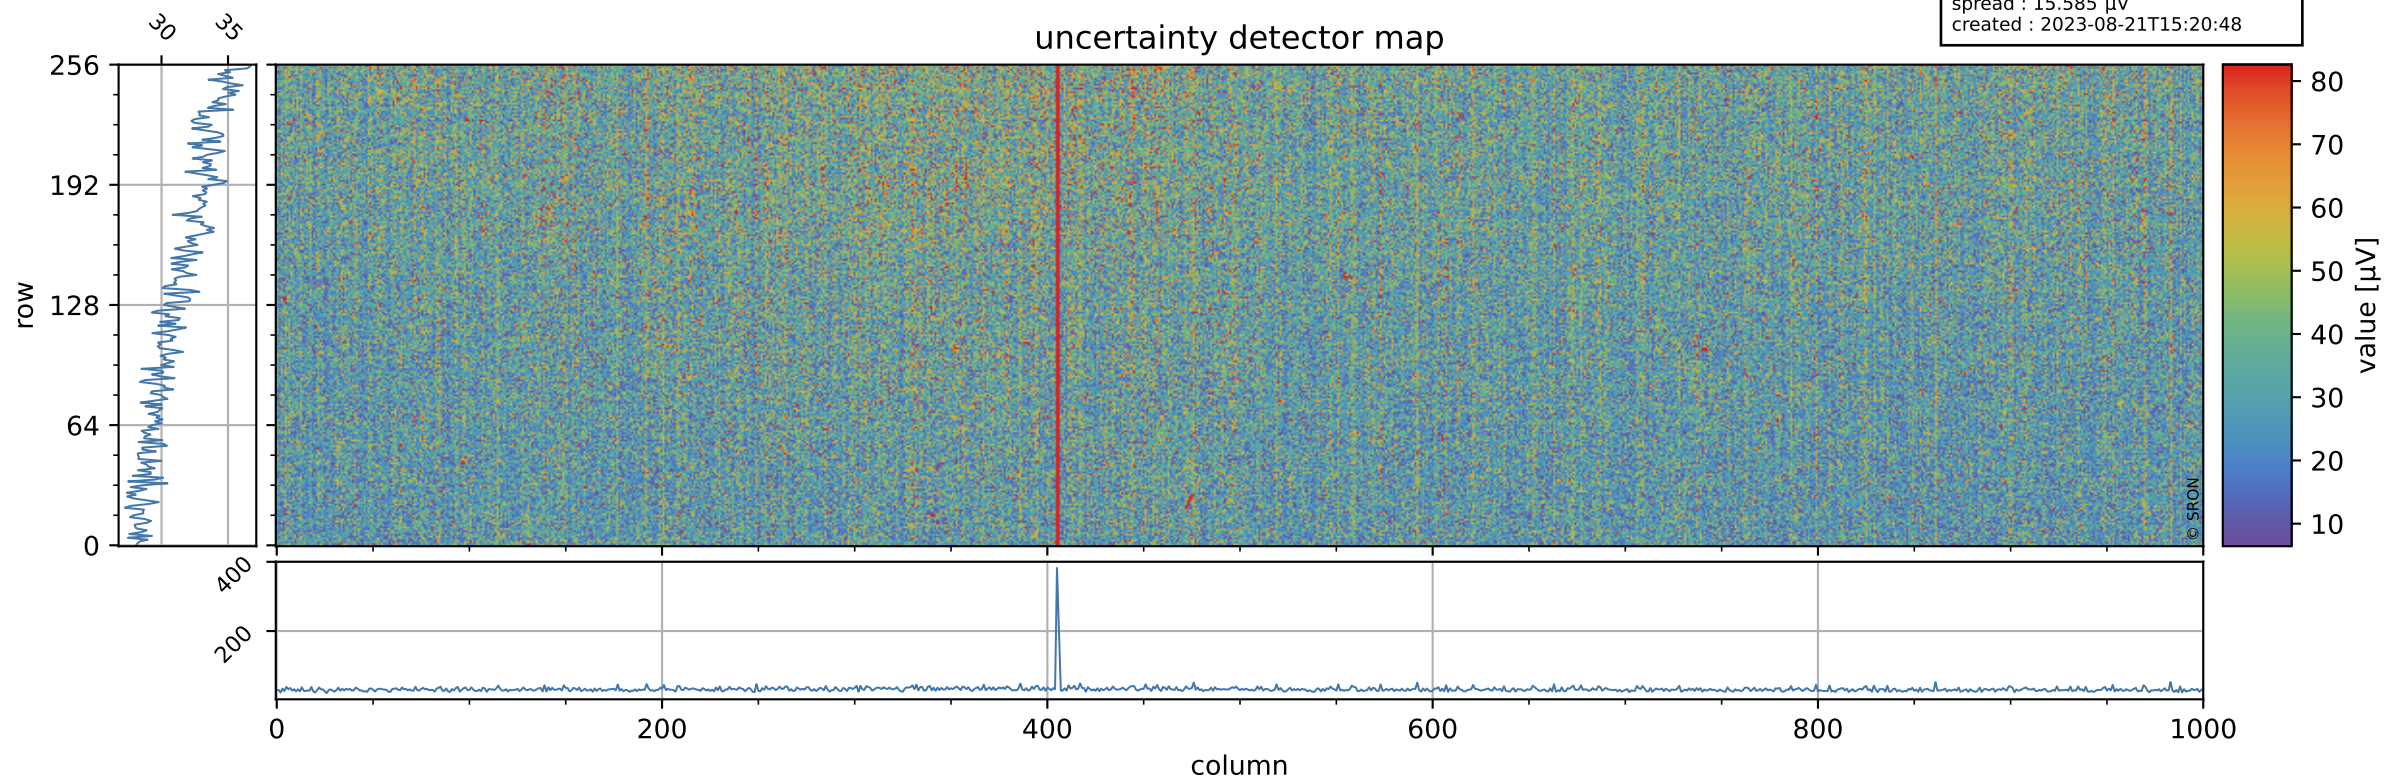

Tropomi SWIR offset (official)

orbits : 19 in [24982, 25027]
coverage : 2022-08-09 / 2022-08-12
median : 0.52597 V
spread : 0.03591 V
created : 2023-08-21T15:20:47

value detector map

Tropomi SWIR offset (official)

orbits : 19 in [24982, 25027]
coverage : 2022-08-09 / 2022-08-12
median : 31.58 μV
spread : 15.585 μV
created : 2023-08-21T15:20:48

Tropomi SWIR offset (official)

orbits : 19 in [24982, 25027]
coverage : 2022-08-09 / 2022-08-12
median : -0.040932 mV
spread : 0.40471 mV
created : 2023-08-21T15:20:48

value compared with SWIR offset CKD

Tropomi SWIR offset (official) ground-tracks of Sentinel-5P

orbits : 19 in [24982, 25027]
coverage : 2022-08-09 / 2022-08-12
created : 2023-08-21T15:20:48

Tropomi SWIR offset (official)

orbits : [2827, 25027]
coverage : 2018-04-30 / 2022-08-12
created : 2023-08-21T15:20:49

trend of detector median & temperatures