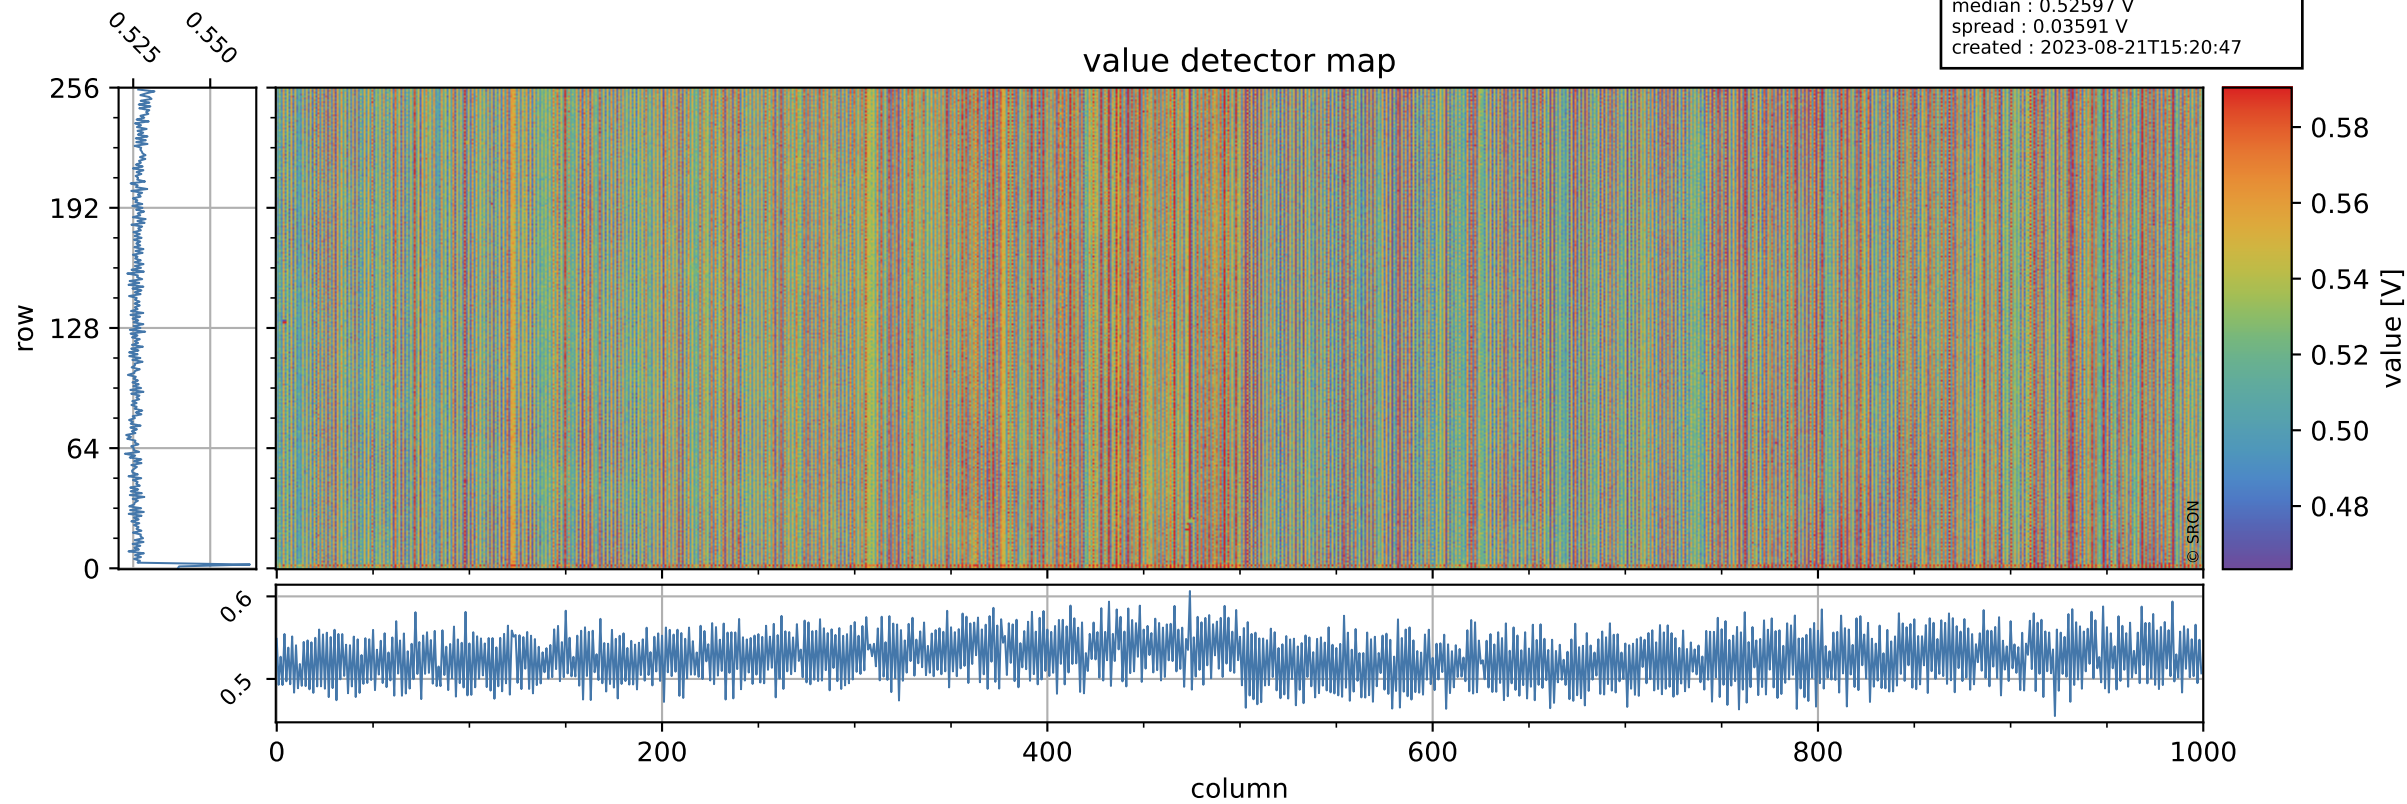

Tropomi SWIR offset (official)

orbits : 19 in [24982, 25027]
coverage : 2022-08-09 / 2022-08-12
median : 0.52597 V
spread : 0.03591 V
created : 2023-08-21T15:20:47

value detector map

Tropomi SWIR offset (official)

orbits : 19 in [24982, 25027]
coverage : 2022-08-09 / 2022-08-12
median : 31.58 μV
spread : 15.585 μV
created : 2023-08-21T15:20:48

Tropomi SWIR offset (official)

orbits : 19 in [24982, 25027]
coverage : 2022-08-09 / 2022-08-12
median : -0.040932 mV
spread : 0.40471 mV
created : 2023-08-21T15:20:48

value compared with SWIR offset CKD

Tropomi SWIR offset (official) ground-tracks of Sentinel-5P

orbits : 19 in [24982, 25027]
coverage : 2022-08-09 / 2022-08-12
created : 2023-08-21T15:20:48

Tropomi SWIR offset (official)

orbits : [2827, 25027]
coverage : 2018-04-30 / 2022-08-12
created : 2023-08-21T15:20:49

trend of detector median & temperatures