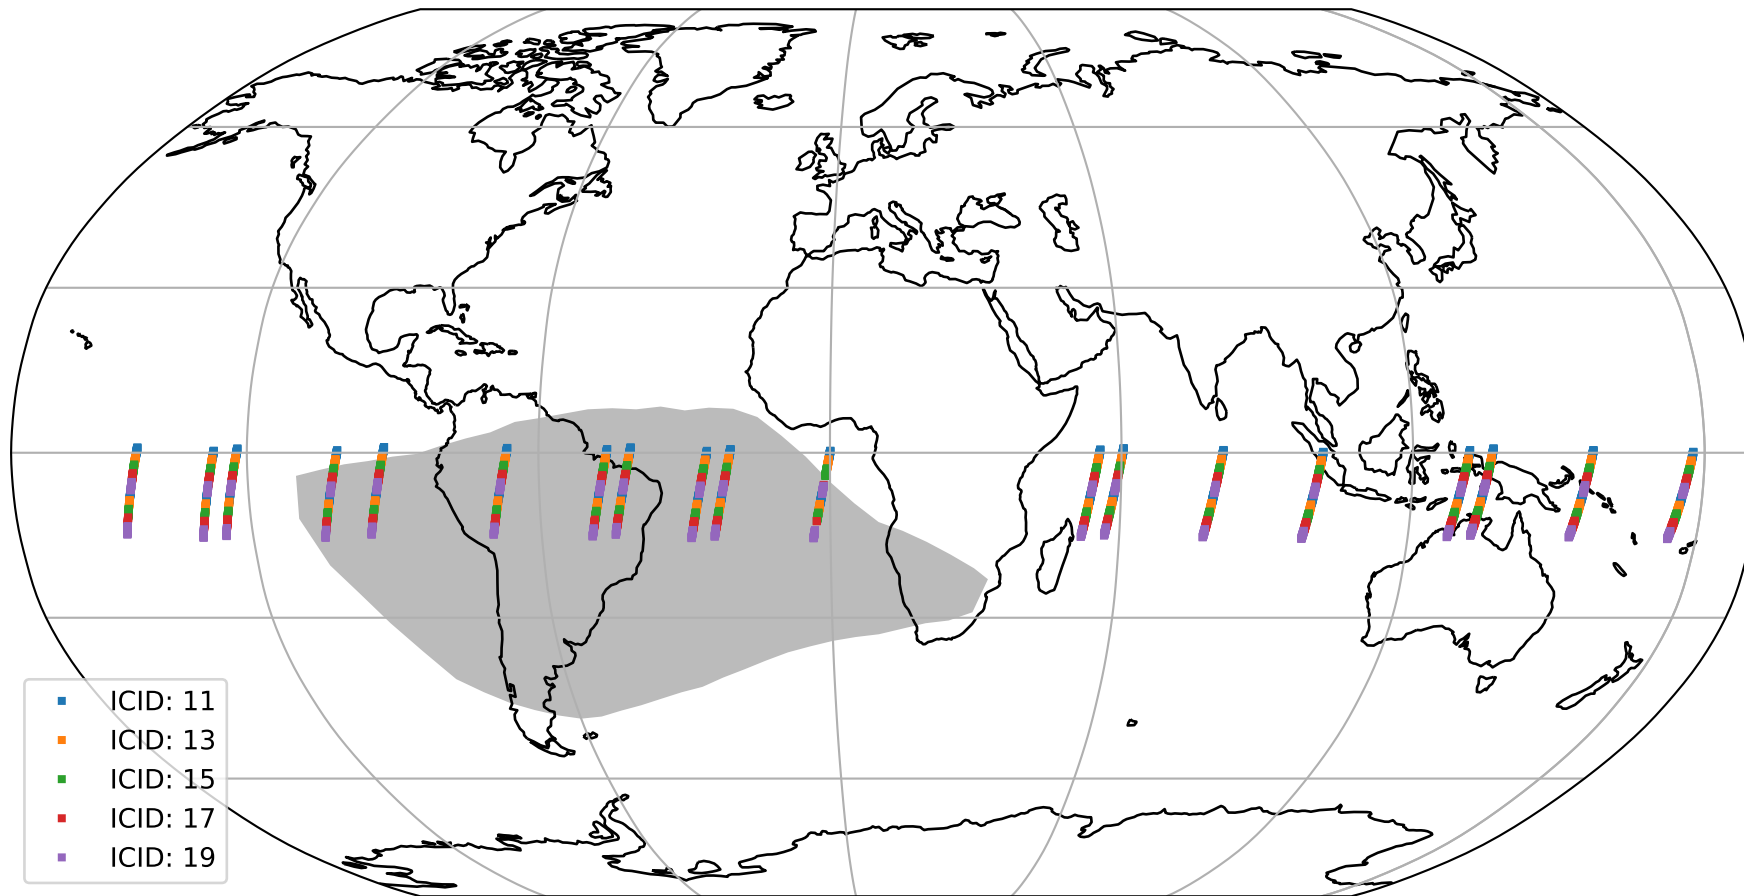

Tropomi SWIR offset (official)

orbits : 19 in [24997, 25042]
coverage : 2022-08-10 / 2022-08-13
median : 0.52597 V
spread : 0.03591 V
created : 2023-08-21T15:20:50

value detector map

Tropomi SWIR offset (official)

orbits : 19 in [24997, 25042]
coverage : 2022-08-10 / 2022-08-13
median : 31.829 μV
spread : 15.557 μV
created : 2023-08-21T15:20:51

Tropomi SWIR offset (official)

orbits : 19 in [24997, 25042]
coverage : 2022-08-10 / 2022-08-13
median : -0.041868 mV
spread : 0.40846 mV
created : 2023-08-21T15:20:51

value compared with SWIR offset CKD

Tropomi SWIR offset (official) ground-tracks of Sentinel-5P

orbits : 19 in [24997, 25042]
coverage : 2022-08-10 / 2022-08-13
created : 2023-08-21T15:20:51

Tropomi SWIR offset (official)

orbits : [2827, 25042]
coverage : 2018-04-30 / 2022-08-13
created : 2023-08-21T15:20:52

trend of detector median & temperatures