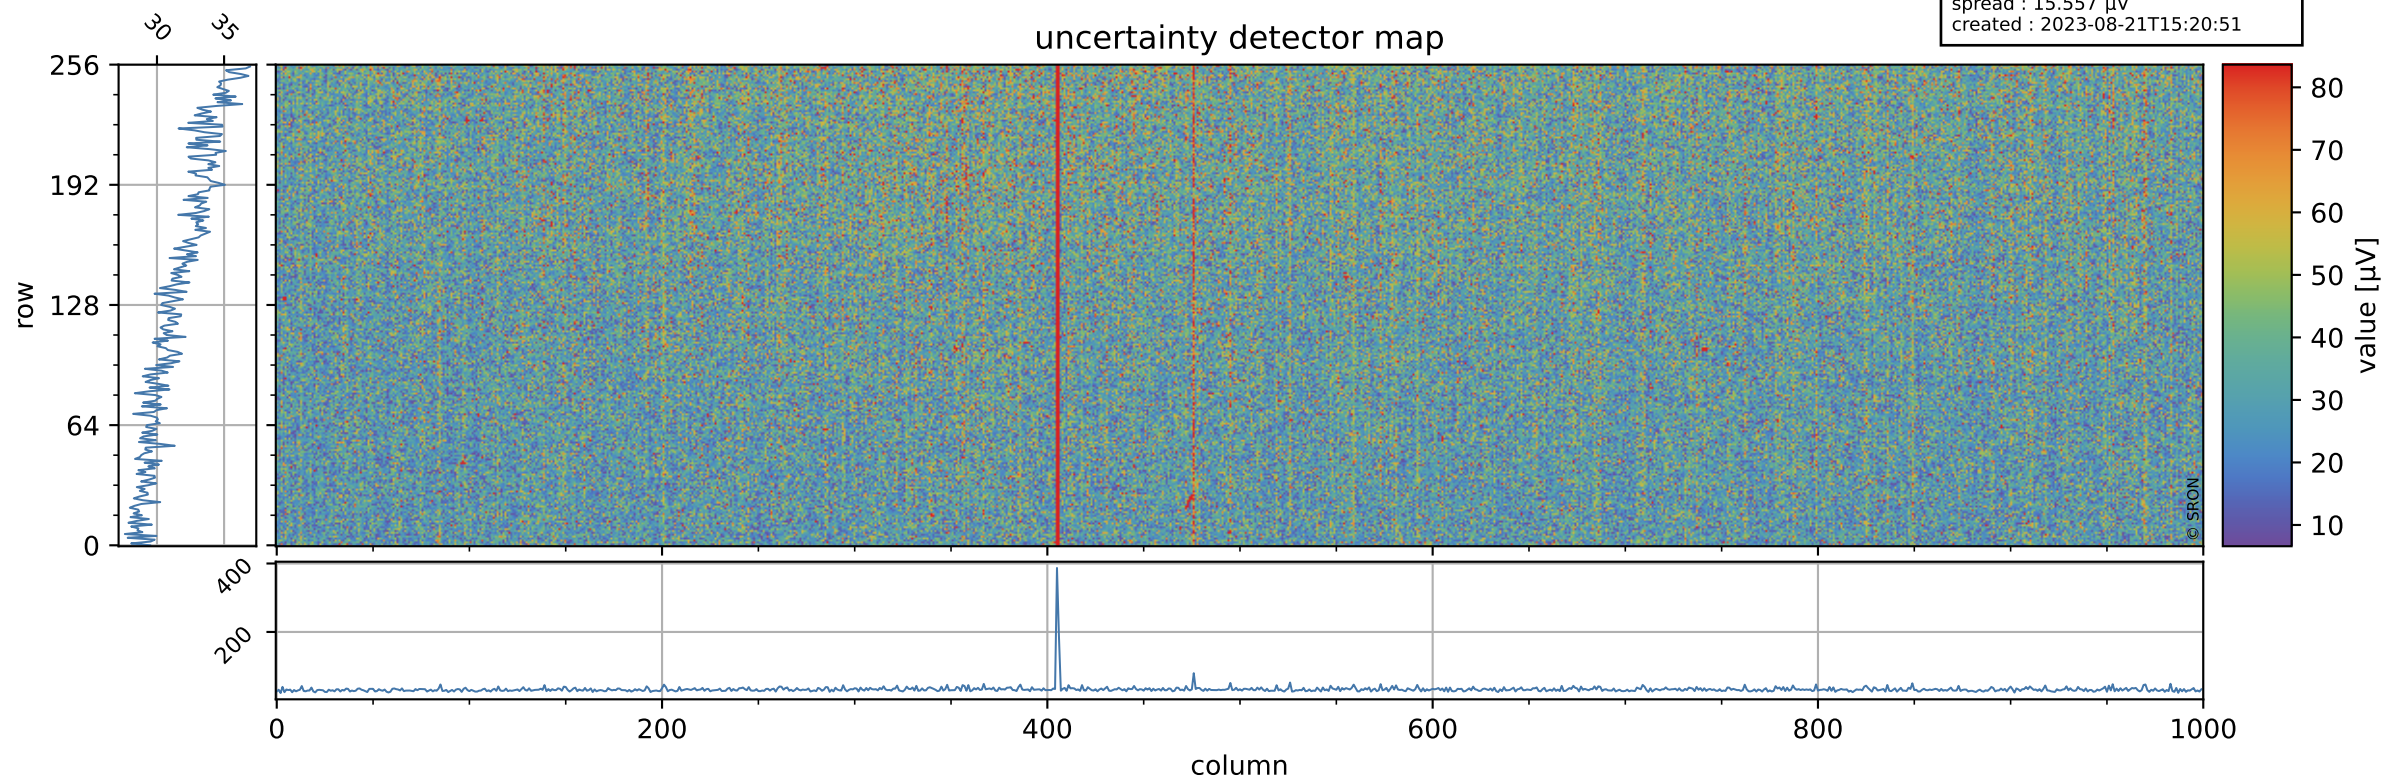

Tropomi SWIR offset (official)

orbits : 19 in [24997, 25042]
coverage : 2022-08-10 / 2022-08-13
median : 0.52597 V
spread : 0.03591 V
created : 2023-08-21T15:20:50

value detector map

Tropomi SWIR offset (official)

orbits : 19 in [24997, 25042]
coverage : 2022-08-10 / 2022-08-13
median : 31.829 μV
spread : 15.557 μV
created : 2023-08-21T15:20:51

Tropomi SWIR offset (official)

orbits : 19 in [24997, 25042]
coverage : 2022-08-10 / 2022-08-13
median : -0.041868 mV
spread : 0.40846 mV
created : 2023-08-21T15:20:51

value compared with SWIR offset CKD

Tropomi SWIR offset (official) ground-tracks of Sentinel-5P

orbits : 19 in [24997, 25042]
coverage : 2022-08-10 / 2022-08-13
created : 2023-08-21T15:20:51

Tropomi SWIR offset (official)

orbits : [2827, 25042]
coverage : 2018-04-30 / 2022-08-13
created : 2023-08-21T15:20:52

trend of detector median & temperatures