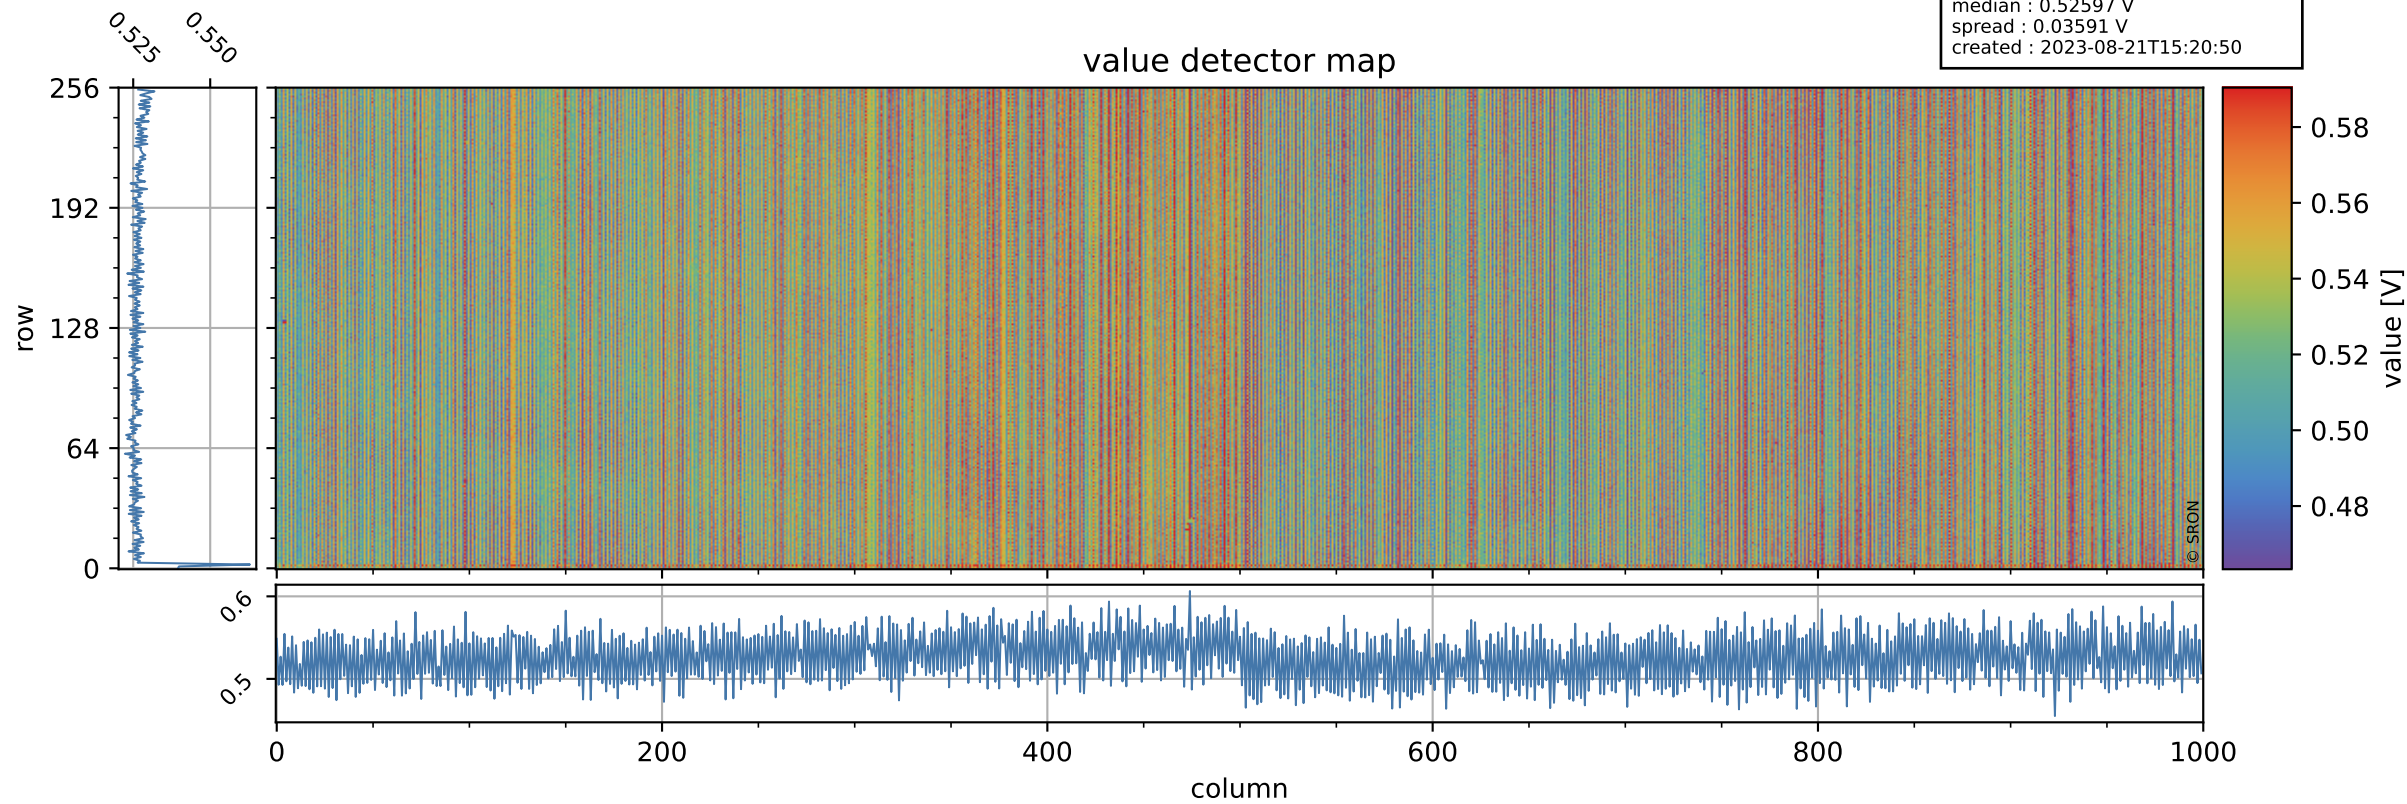

Tropomi SWIR offset (official)

orbits : 19 in [24997, 25042]
coverage : 2022-08-10 / 2022-08-13
median : 0.52597 V
spread : 0.03591 V
created : 2023-08-21T15:20:50

value detector map

Tropomi SWIR offset (official)

orbits : 19 in [24997, 25042]
coverage : 2022-08-10 / 2022-08-13
median : 31.829 μV
spread : 15.557 μV
created : 2023-08-21T15:20:51

Tropomi SWIR offset (official)

orbits : 19 in [24997, 25042]
coverage : 2022-08-10 / 2022-08-13
median : -0.041868 mV
spread : 0.40846 mV
created : 2023-08-21T15:20:51

value compared with SWIR offset CKD

Tropomi SWIR offset (official) ground-tracks of Sentinel-5P

orbits : 19 in [24997, 25042]
coverage : 2022-08-10 / 2022-08-13
created : 2023-08-21T15:20:51

Tropomi SWIR offset (official)

orbits : [2827, 25042]
coverage : 2018-04-30 / 2022-08-13
created : 2023-08-21T15:20:52

trend of detector median & temperatures