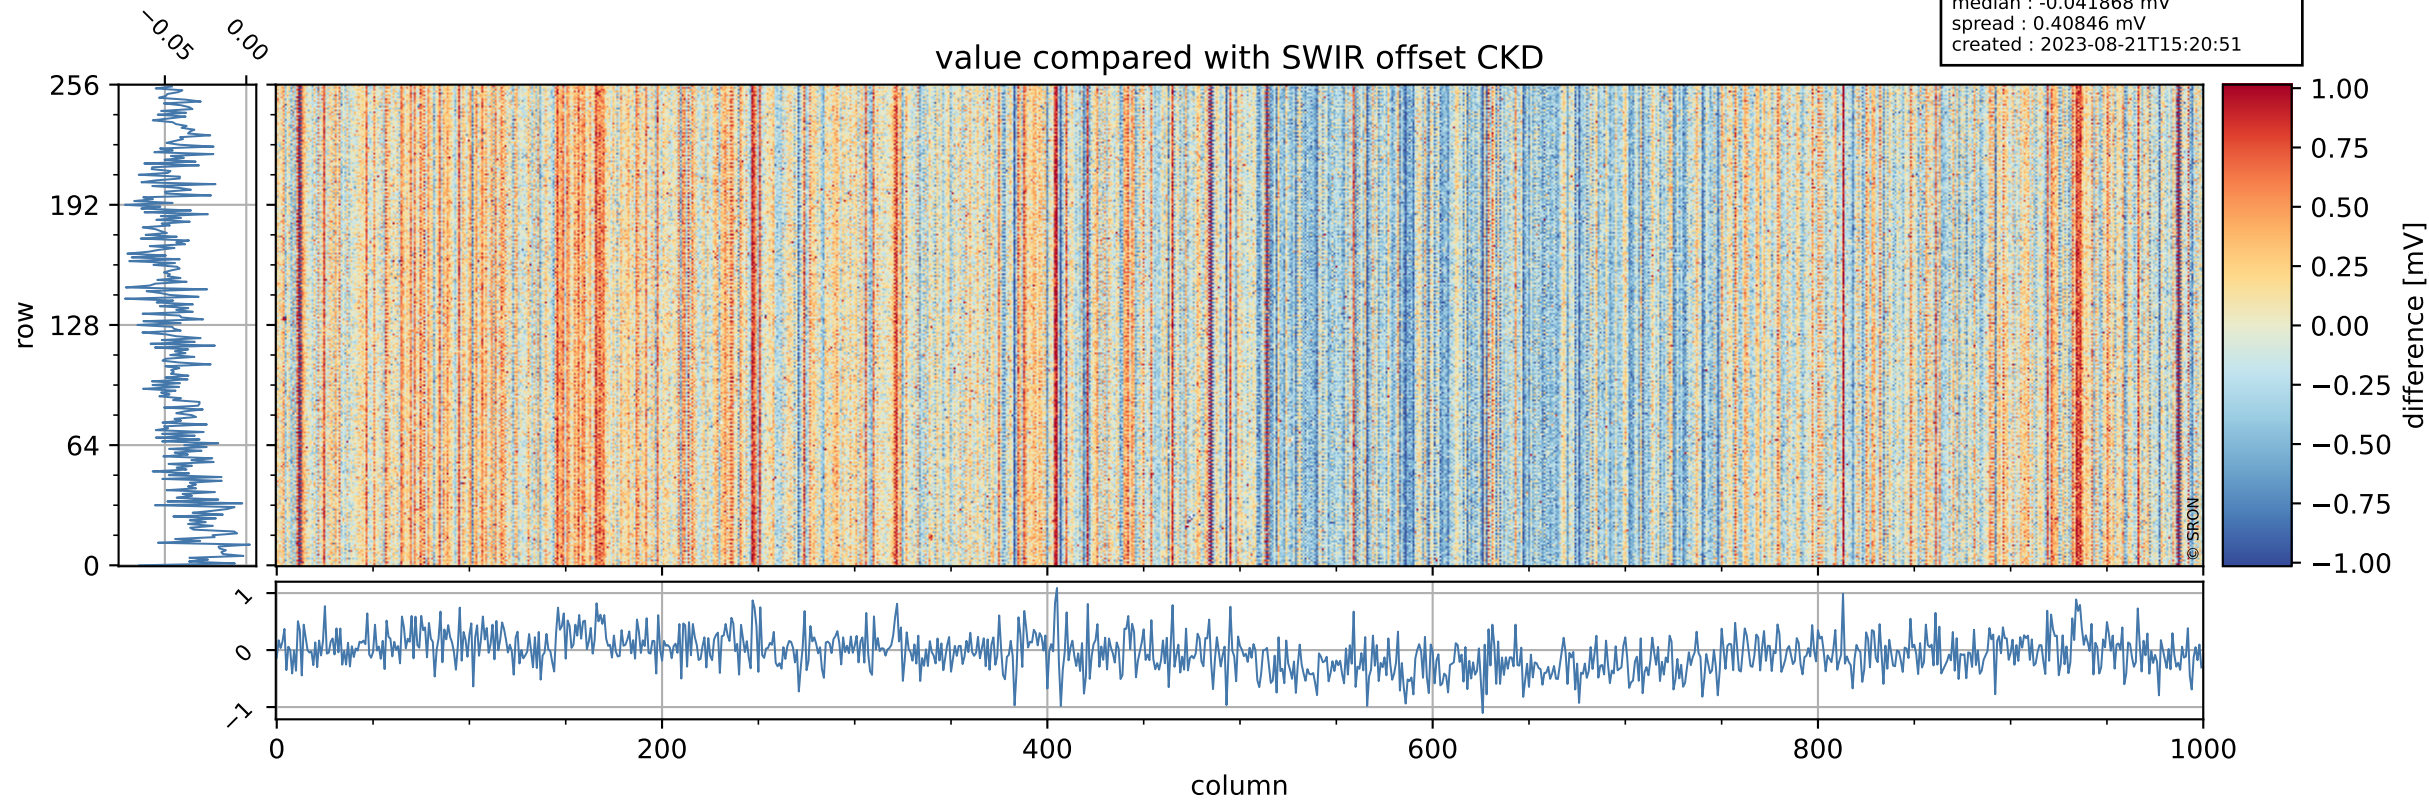

Tropomi SWIR offset (official)

orbits : 19 in [24997, 25042]
coverage : 2022-08-10 / 2022-08-13
median : 0.52597 V
spread : 0.03591 V
created : 2023-08-21T15:20:50

value detector map

Tropomi SWIR offset (official)

orbits : 19 in [24997, 25042]
coverage : 2022-08-10 / 2022-08-13
median : 31.829 μV
spread : 15.557 μV
created : 2023-08-21T15:20:51

Tropomi SWIR offset (official)

orbits : 19 in [24997, 25042]
coverage : 2022-08-10 / 2022-08-13
median : -0.041868 mV
spread : 0.40846 mV
created : 2023-08-21T15:20:51

value compared with SWIR offset CKD

Tropomi SWIR offset (official) ground-tracks of Sentinel-5P

orbits : 19 in [24997, 25042]
coverage : 2022-08-10 / 2022-08-13
created : 2023-08-21T15:20:51

Tropomi SWIR offset (official)

orbits : [2827, 25042]
coverage : 2018-04-30 / 2022-08-13
created : 2023-08-21T15:20:52

trend of detector median & temperatures