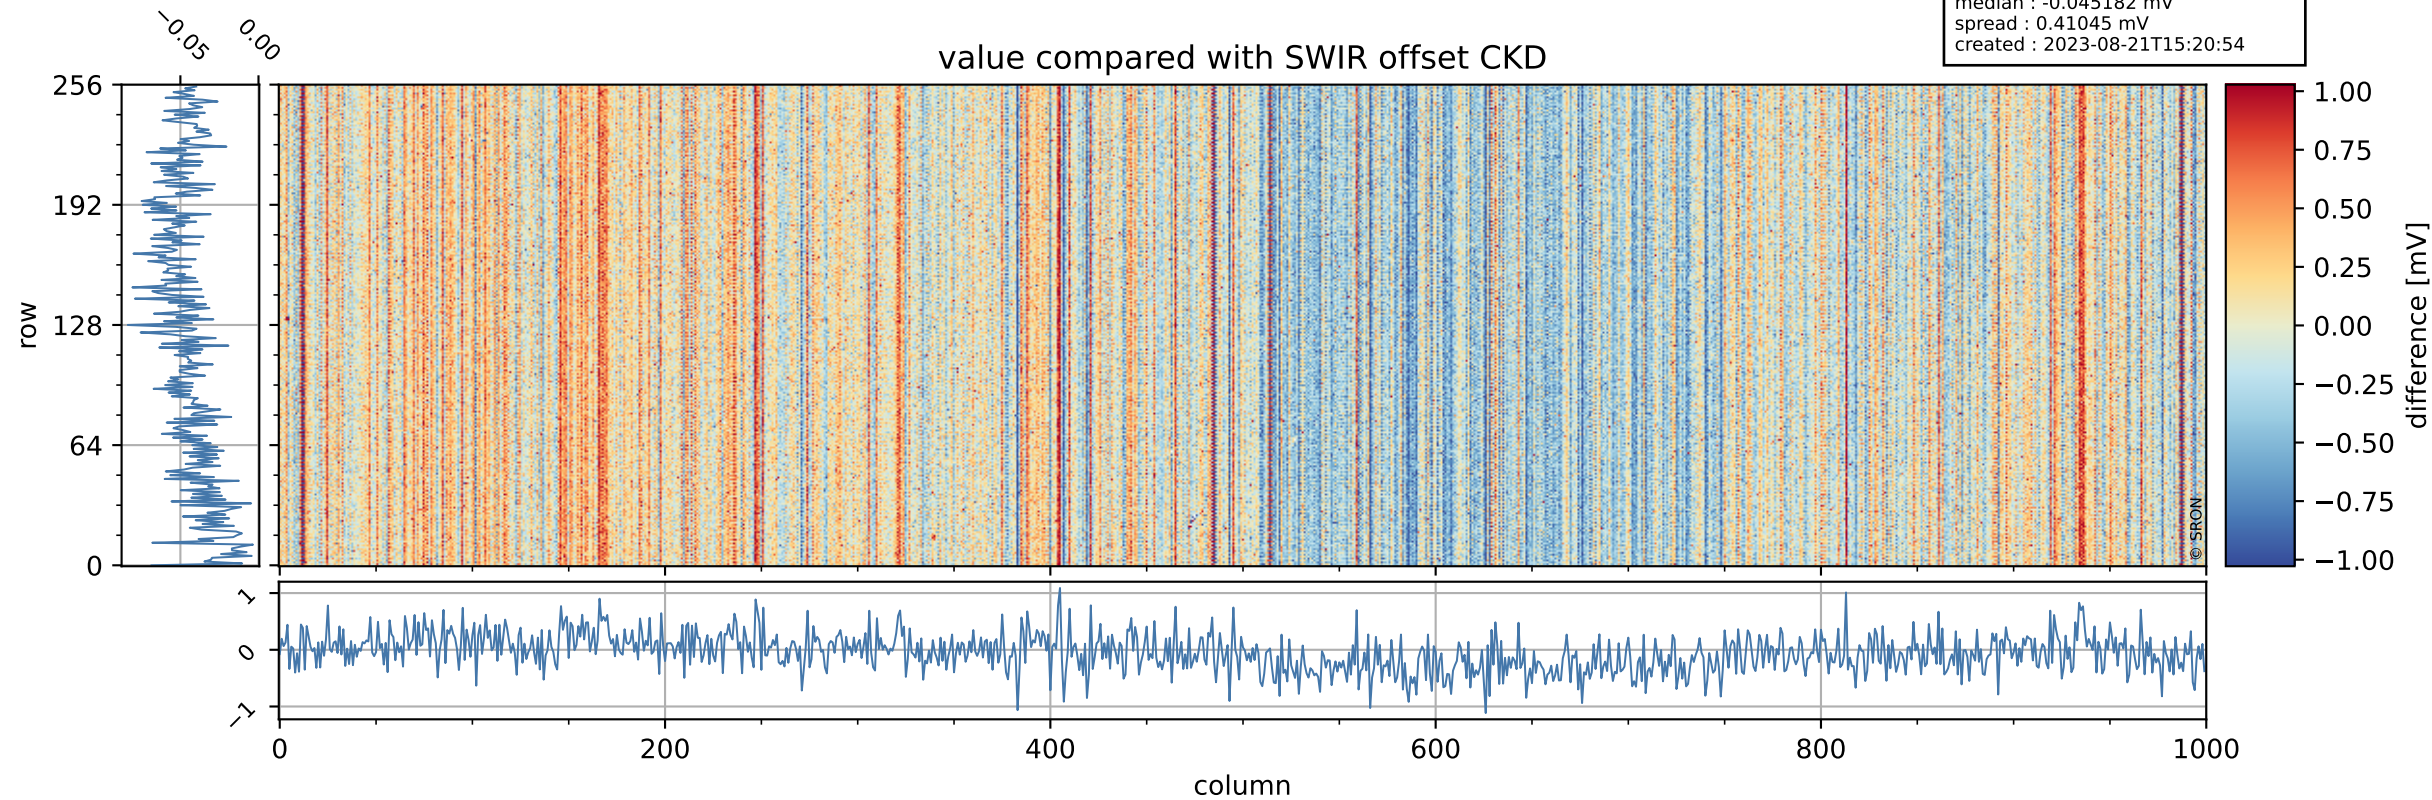

Tropomi SWIR offset (official)

orbits : 20 in [25012, 25057]
coverage : 2022-08-11 / 2022-08-14
median : 0.52596 V
spread : 0.035913 V
created : 2023-08-21T15:20:53

value detector map

Tropomi SWIR offset (official)

orbits : 20 in [25012, 25057]
coverage : 2022-08-11 / 2022-08-14
median : 30.882 μV
spread : 14.969 μV
created : 2023-08-21T15:20:53

Tropomi SWIR offset (official)

orbits : 20 in [25012, 25057]
coverage : 2022-08-11 / 2022-08-14
median : -0.045182 mV
spread : 0.41045 mV
created : 2023-08-21T15:20:54

value compared with SWIR offset CKD

Tropomi SWIR offset (official) ground-tracks of Sentinel-5P

orbits : 20 in [25012, 25057]
coverage : 2022-08-11 / 2022-08-14
created : 2023-08-21T15:20:54

Tropomi SWIR offset (official)

orbits : [2827, 25057]
coverage : 2018-04-30 / 2022-08-14
created : 2023-08-21T15:20:55

trend of detector median & temperatures