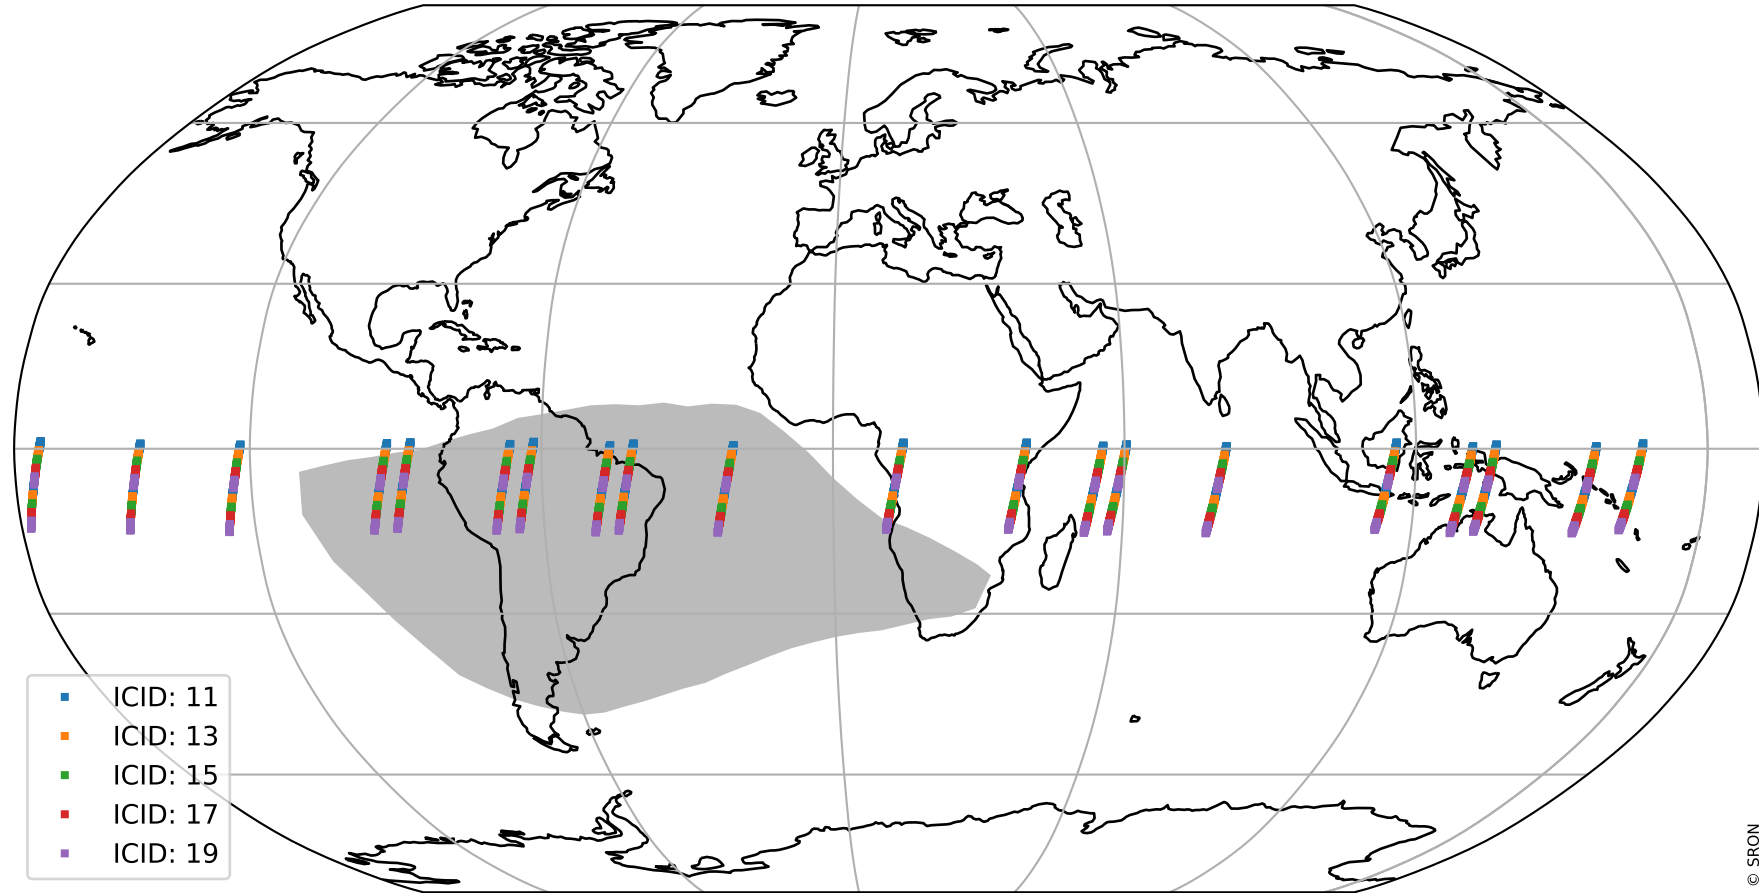

Tropomi SWIR offset (official)

orbits : 20 in [25012, 25057]
coverage : 2022-08-11 / 2022-08-14
median : 0.52596 V
spread : 0.035913 V
created : 2023-08-21T15:20:53

value detector map

Tropomi SWIR offset (official)

orbits : 20 in [25012, 25057]
coverage : 2022-08-11 / 2022-08-14
median : 30.882 μV
spread : 14.969 μV
created : 2023-08-21T15:20:53

Tropomi SWIR offset (official)

orbits : 20 in [25012, 25057]
coverage : 2022-08-11 / 2022-08-14
median : -0.045182 mV
spread : 0.41045 mV
created : 2023-08-21T15:20:54

value compared with SWIR offset CKD

Tropomi SWIR offset (official) ground-tracks of Sentinel-5P

orbits : 20 in [25012, 25057]
coverage : 2022-08-11 / 2022-08-14
created : 2023-08-21T15:20:54

Tropomi SWIR offset (official)

orbits : [2827, 25057]
coverage : 2018-04-30 / 2022-08-14
created : 2023-08-21T15:20:55

trend of detector median & temperatures