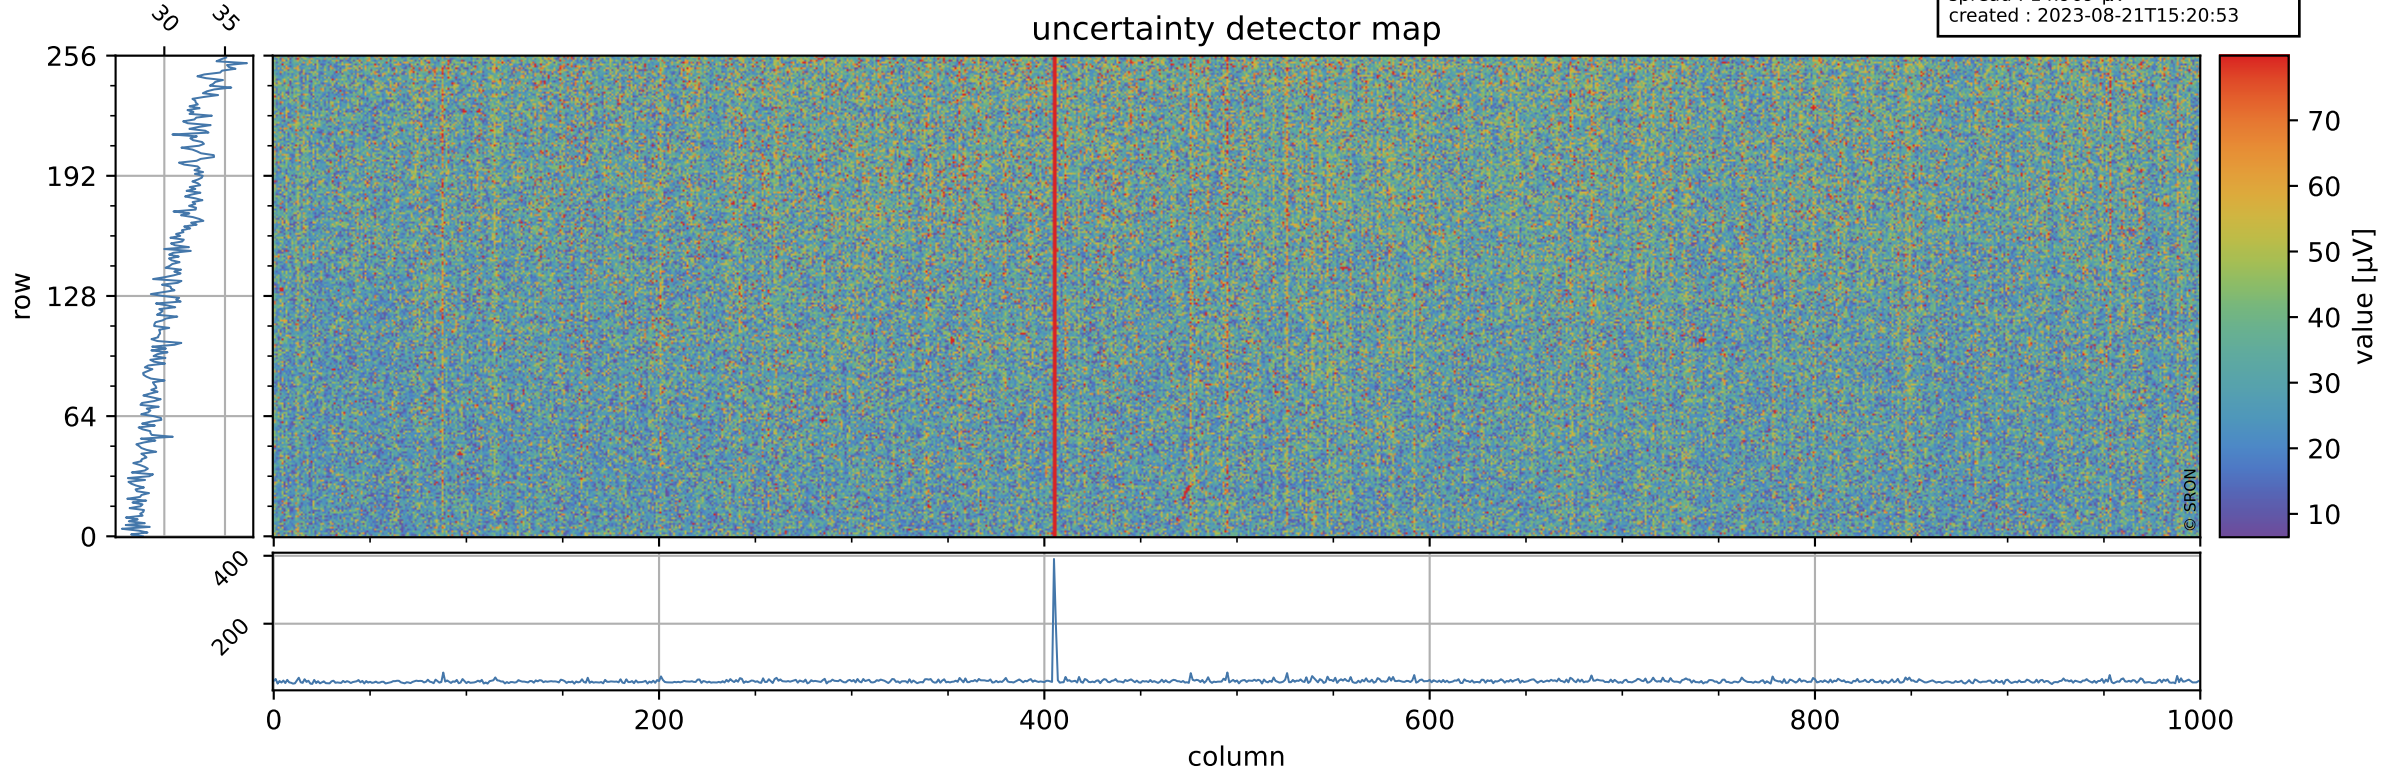

Tropomi SWIR offset (official)

orbits : 20 in [25012, 25057]
coverage : 2022-08-11 / 2022-08-14
median : 0.52596 V
spread : 0.035913 V
created : 2023-08-21T15:20:53

value detector map

Tropomi SWIR offset (official)

orbits : 20 in [25012, 25057]
coverage : 2022-08-11 / 2022-08-14
median : 30.882 μV
spread : 14.969 μV
created : 2023-08-21T15:20:53

Tropomi SWIR offset (official)

orbits : 20 in [25012, 25057]
coverage : 2022-08-11 / 2022-08-14
median : -0.045182 mV
spread : 0.41045 mV
created : 2023-08-21T15:20:54

value compared with SWIR offset CKD

Tropomi SWIR offset (official) ground-tracks of Sentinel-5P

orbits : 20 in [25012, 25057]
coverage : 2022-08-11 / 2022-08-14
created : 2023-08-21T15:20:54

Tropomi SWIR offset (official)

orbits : [2827, 25057]
coverage : 2018-04-30 / 2022-08-14
created : 2023-08-21T15:20:55

trend of detector median & temperatures