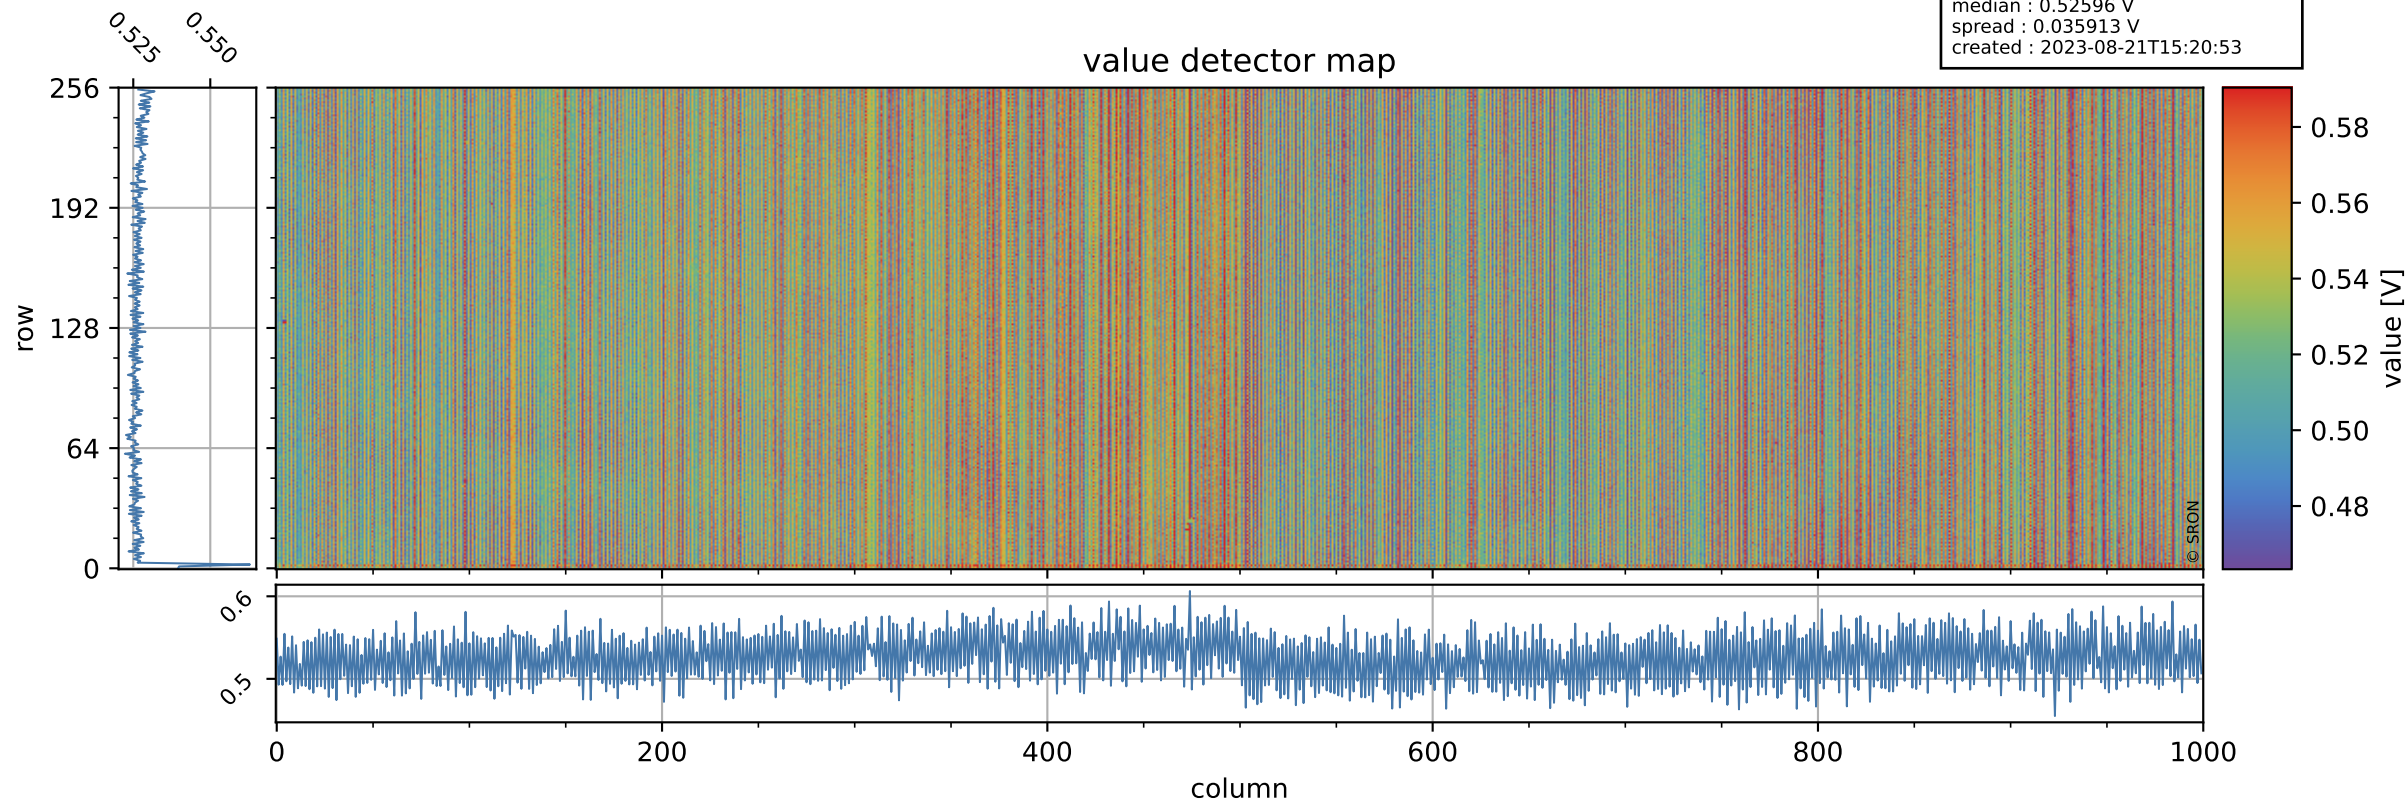

Tropomi SWIR offset (official)

orbits : 20 in [25012, 25057]
coverage : 2022-08-11 / 2022-08-14
median : 0.52596 V
spread : 0.035913 V
created : 2023-08-21T15:20:53

value detector map

Tropomi SWIR offset (official)

orbits : 20 in [25012, 25057]
coverage : 2022-08-11 / 2022-08-14
median : 30.882 μV
spread : 14.969 μV
created : 2023-08-21T15:20:53

Tropomi SWIR offset (official)

orbits : 20 in [25012, 25057]
coverage : 2022-08-11 / 2022-08-14
median : -0.045182 mV
spread : 0.41045 mV
created : 2023-08-21T15:20:54

value compared with SWIR offset CKD

Tropomi SWIR offset (official) ground-tracks of Sentinel-5P

orbits : 20 in [25012, 25057]
coverage : 2022-08-11 / 2022-08-14
created : 2023-08-21T15:20:54

Tropomi SWIR offset (official)

orbits : [2827, 25057]
coverage : 2018-04-30 / 2022-08-14
created : 2023-08-21T15:20:55

trend of detector median & temperatures