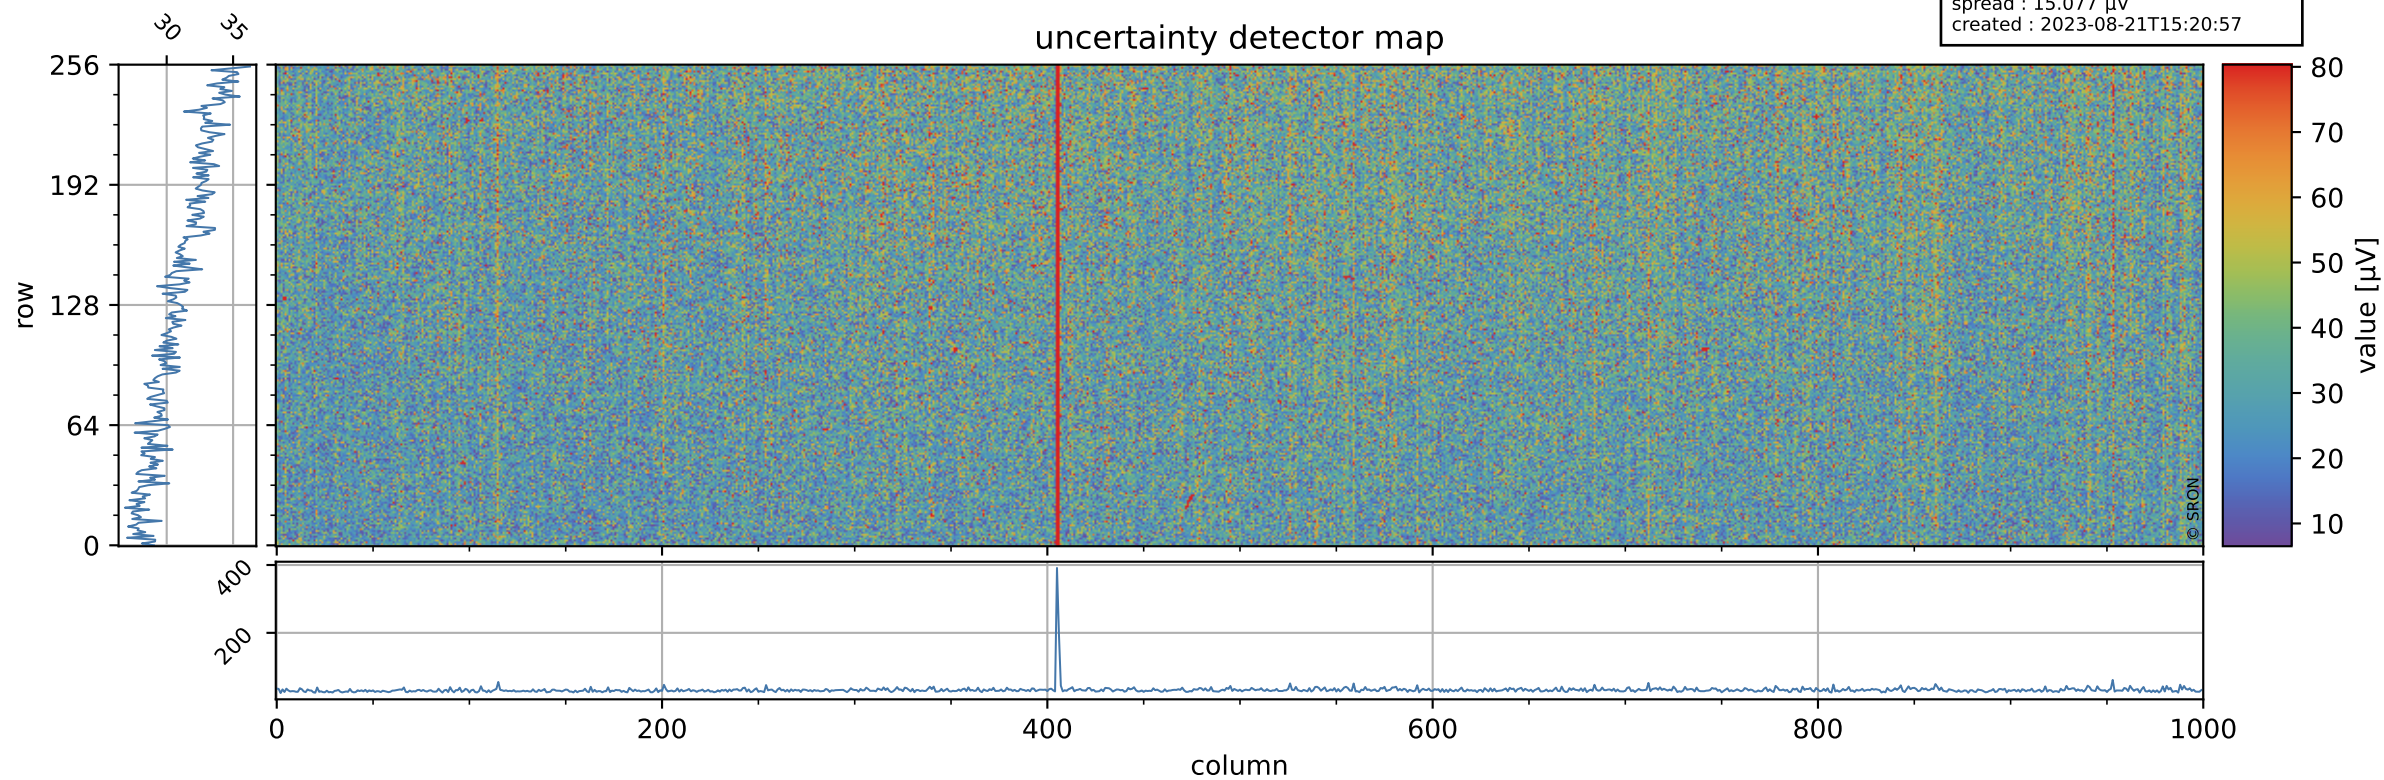

Tropomi SWIR offset (official)

orbits : 19 in [25027, 25072]
coverage : 2022-08-12 / 2022-08-15
median : 0.52597 V
spread : 0.035912 V
created : 2023-08-21T15:20:56

value detector map

Tropomi SWIR offset (official)

orbits : 19 in [25027, 25072]
coverage : 2022-08-12 / 2022-08-15
median : 31.167 μV
spread : 15.077 μV
created : 2023-08-21T15:20:57

Tropomi SWIR offset (official)

orbits : 19 in [25027, 25072]
coverage : 2022-08-12 / 2022-08-15
median : -0.035877 mV
spread : 0.41041 mV
created : 2023-08-21T15:20:57

value compared with SWIR offset CKD

Tropomi SWIR offset (official) ground-tracks of Sentinel-5P

orbits : 19 in [25027, 25072]
coverage : 2022-08-12 / 2022-08-15
created : 2023-08-21T15:20:57

Tropomi SWIR offset (official)

orbits : [2827, 25072]
coverage : 2018-04-30 / 2022-08-15
created : 2023-08-21T15:20:58

trend of detector median & temperatures