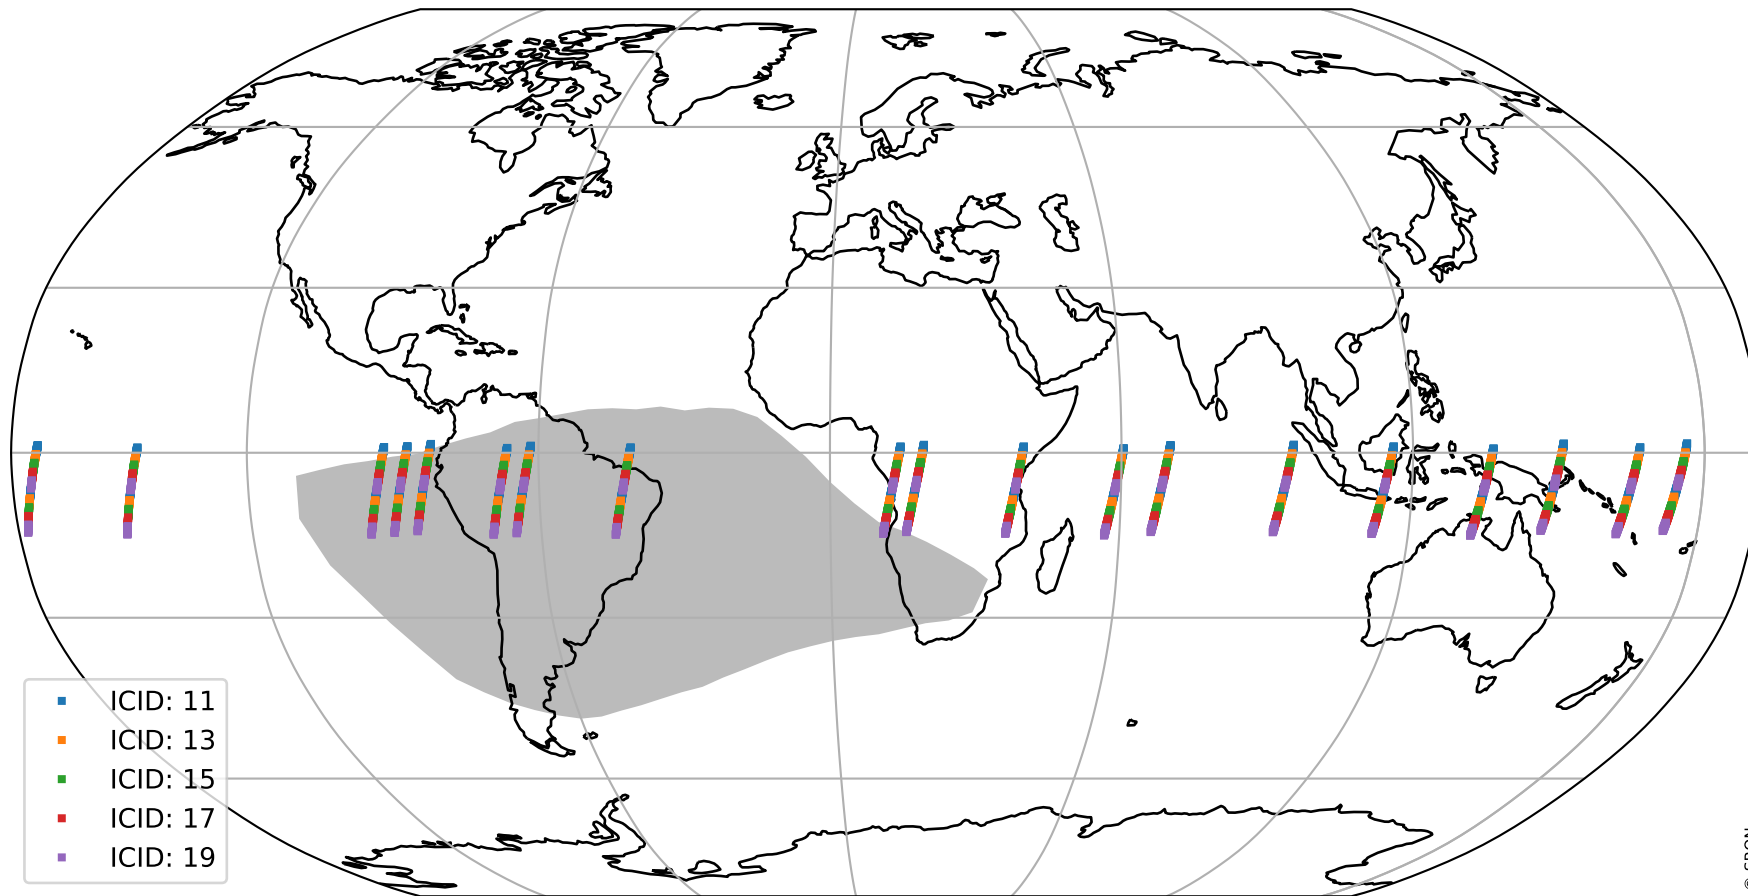

Tropomi SWIR offset (official)

orbits : 19 in [25027, 25072]
coverage : 2022-08-12 / 2022-08-15
median : 0.52597 V
spread : 0.035912 V
created : 2023-08-21T15:20:56

value detector map

Tropomi SWIR offset (official)

orbits : 19 in [25027, 25072]
coverage : 2022-08-12 / 2022-08-15
median : 31.167 μV
spread : 15.077 μV
created : 2023-08-21T15:20:57

Tropomi SWIR offset (official)

orbits : 19 in [25027, 25072]
coverage : 2022-08-12 / 2022-08-15
median : -0.035877 mV
spread : 0.41041 mV
created : 2023-08-21T15:20:57

value compared with SWIR offset CKD

Tropomi SWIR offset (official) ground-tracks of Sentinel-5P

orbits : 19 in [25027, 25072]
coverage : 2022-08-12 / 2022-08-15
created : 2023-08-21T15:20:57

Tropomi SWIR offset (official)

orbits : [2827, 25072]
coverage : 2018-04-30 / 2022-08-15
created : 2023-08-21T15:20:58

trend of detector median & temperatures