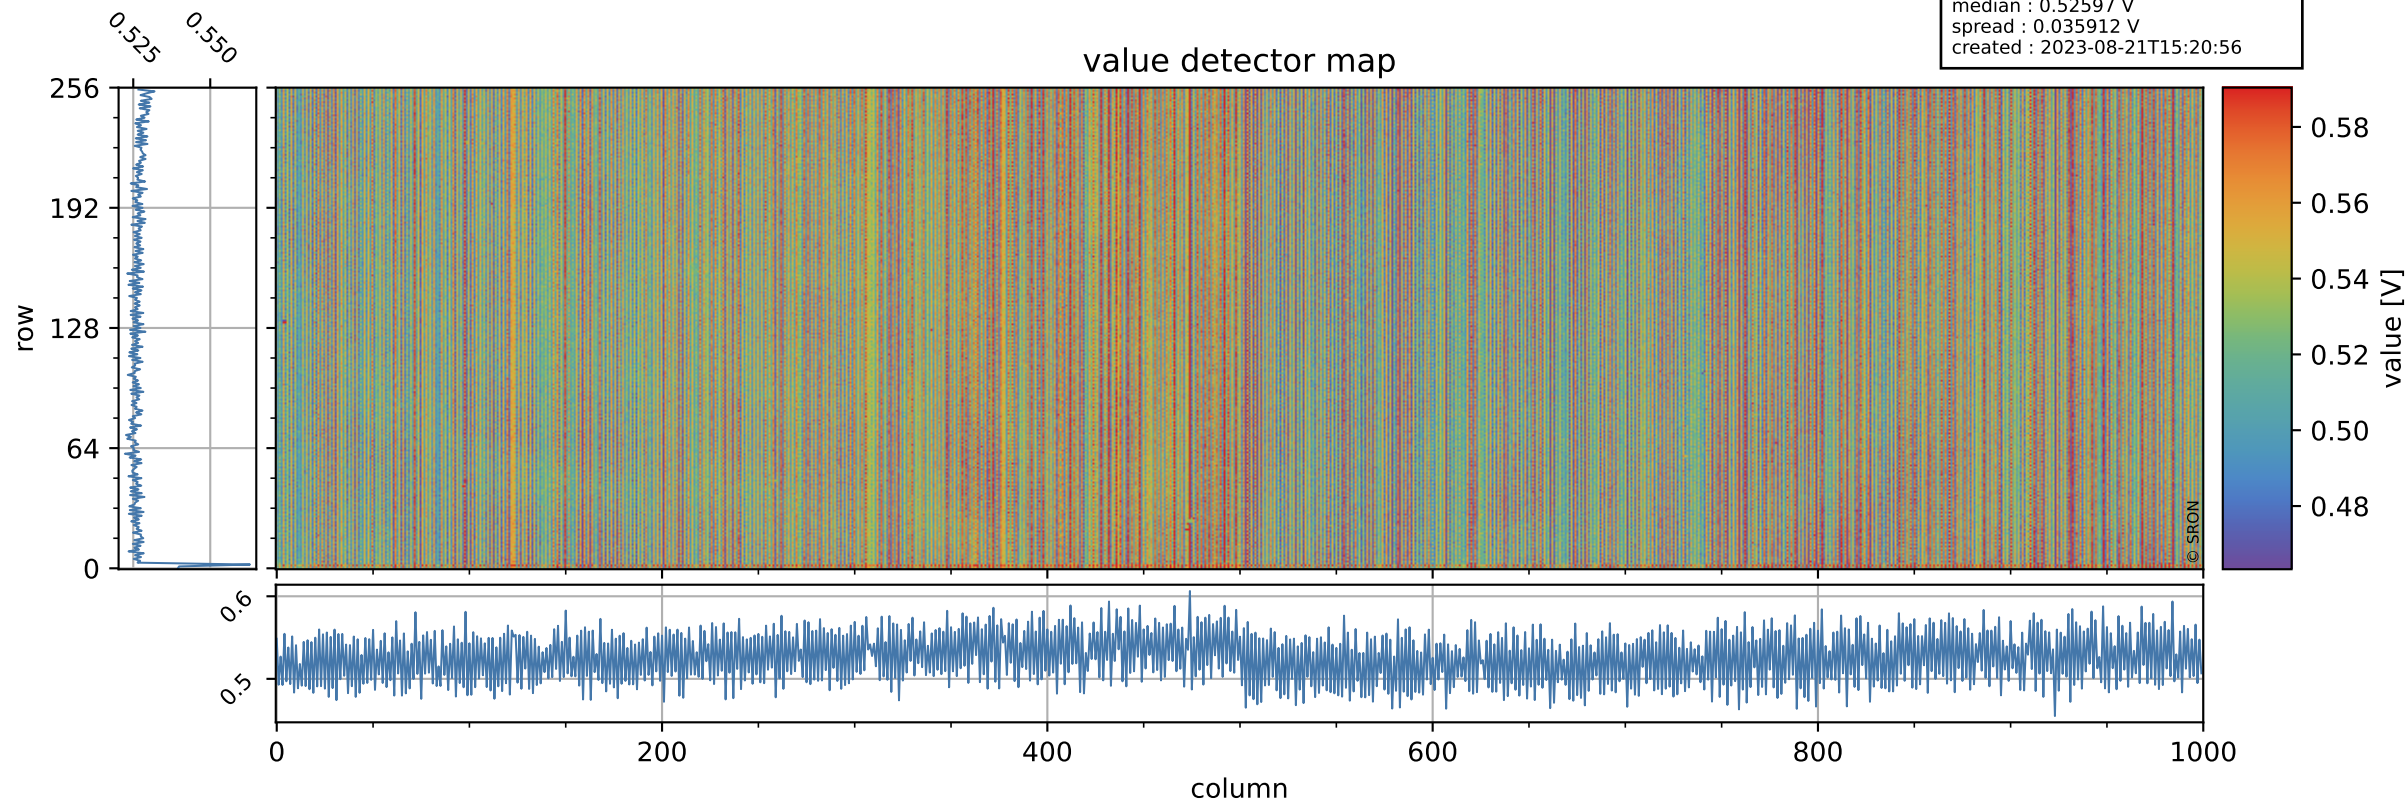

Tropomi SWIR offset (official)

orbits : 19 in [25027, 25072]
coverage : 2022-08-12 / 2022-08-15
median : 0.52597 V
spread : 0.035912 V
created : 2023-08-21T15:20:56

value detector map

Tropomi SWIR offset (official)

orbits : 19 in [25027, 25072]
coverage : 2022-08-12 / 2022-08-15
median : 31.167 μV
spread : 15.077 μV
created : 2023-08-21T15:20:57

Tropomi SWIR offset (official)

orbits : 19 in [25027, 25072]
coverage : 2022-08-12 / 2022-08-15
median : -0.035877 mV
spread : 0.41041 mV
created : 2023-08-21T15:20:57

value compared with SWIR offset CKD

Tropomi SWIR offset (official) ground-tracks of Sentinel-5P

orbits : 19 in [25027, 25072]
coverage : 2022-08-12 / 2022-08-15
created : 2023-08-21T15:20:57

Tropomi SWIR offset (official)

orbits : [2827, 25072]
coverage : 2018-04-30 / 2022-08-15
created : 2023-08-21T15:20:58

trend of detector median & temperatures