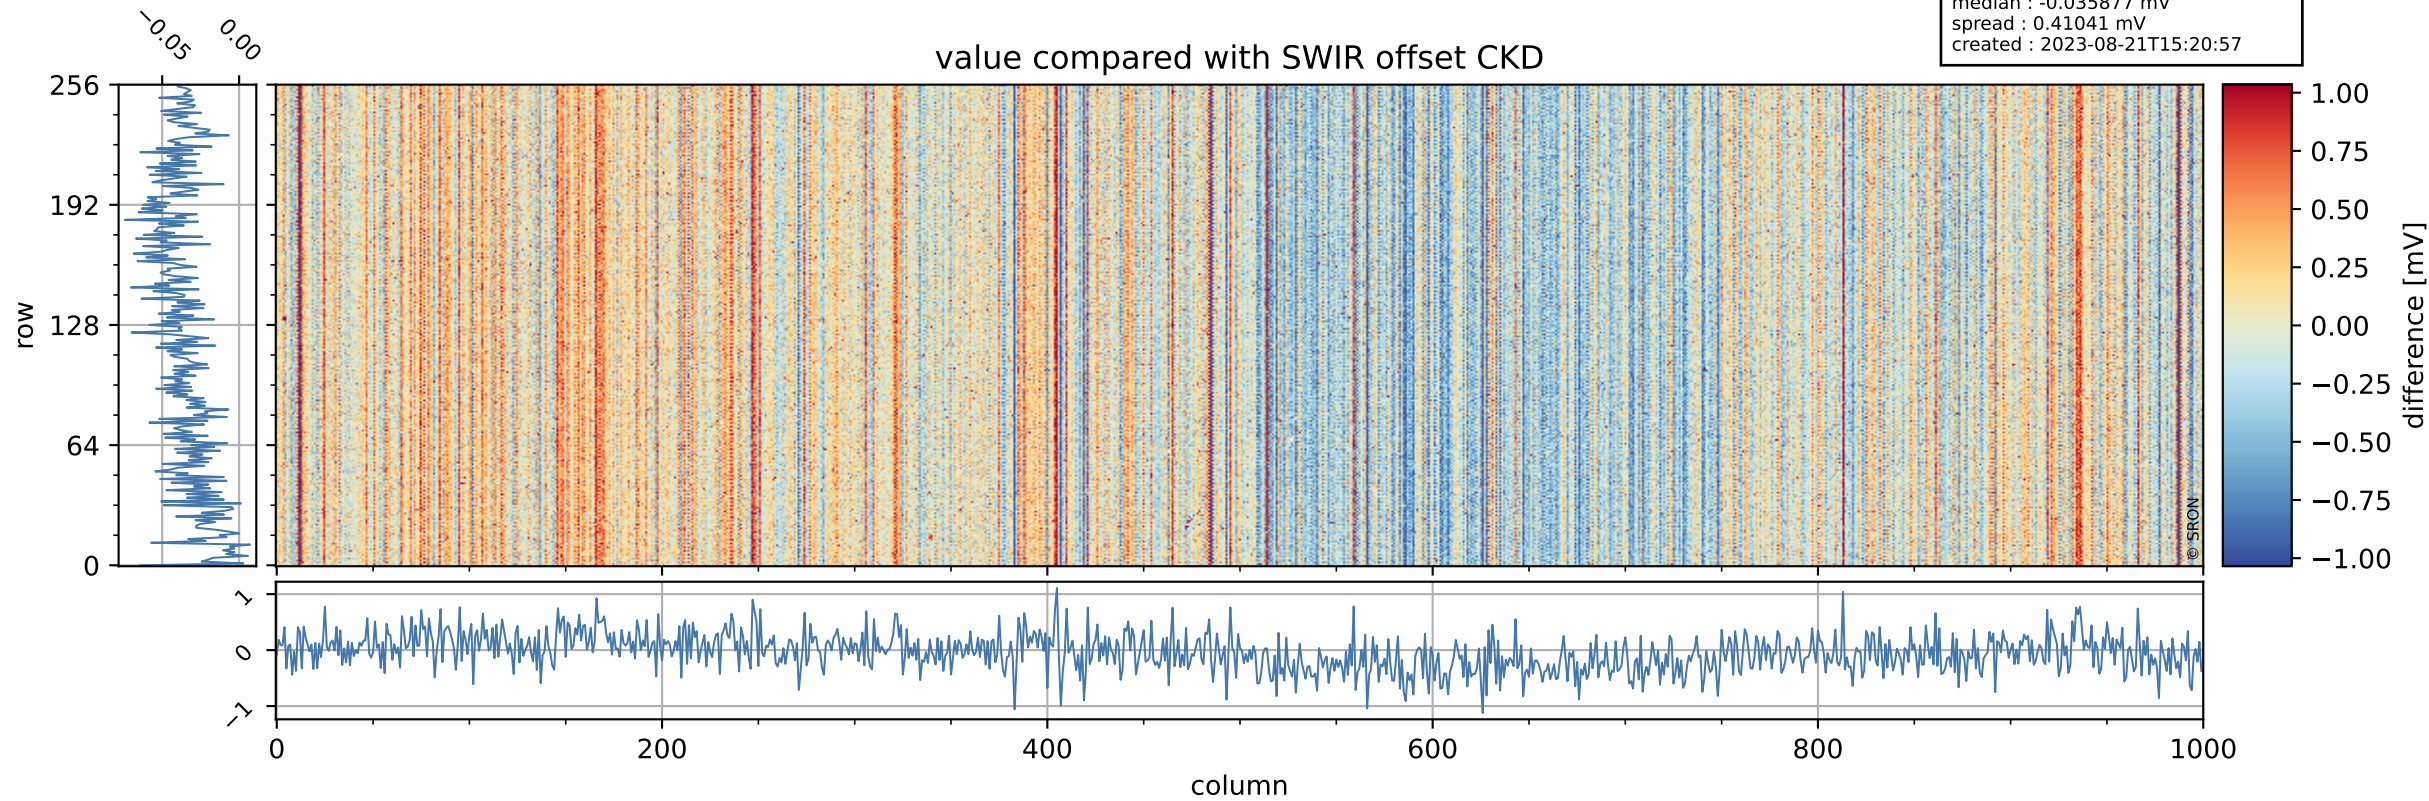

Tropomi SWIR offset (official)

orbits : 19 in [25027, 25072]
coverage : 2022-08-12 / 2022-08-15
median : 0.52597 V
spread : 0.035912 V
created : 2023-08-21T15:20:56

value detector map

Tropomi SWIR offset (official)

orbits : 19 in [25027, 25072]
coverage : 2022-08-12 / 2022-08-15
median : 31.167 μV
spread : 15.077 μV
created : 2023-08-21T15:20:57

Tropomi SWIR offset (official)

orbits : 19 in [25027, 25072]
coverage : 2022-08-12 / 2022-08-15
median : -0.035877 mV
spread : 0.41041 mV
created : 2023-08-21T15:20:57

value compared with SWIR offset CKD

Tropomi SWIR offset (official) ground-tracks of Sentinel-5P

orbits : 19 in [25027, 25072]
coverage : 2022-08-12 / 2022-08-15
created : 2023-08-21T15:20:57

Tropomi SWIR offset (official)

orbits : [2827, 25072]
coverage : 2018-04-30 / 2022-08-15
created : 2023-08-21T15:20:58

trend of detector median & temperatures