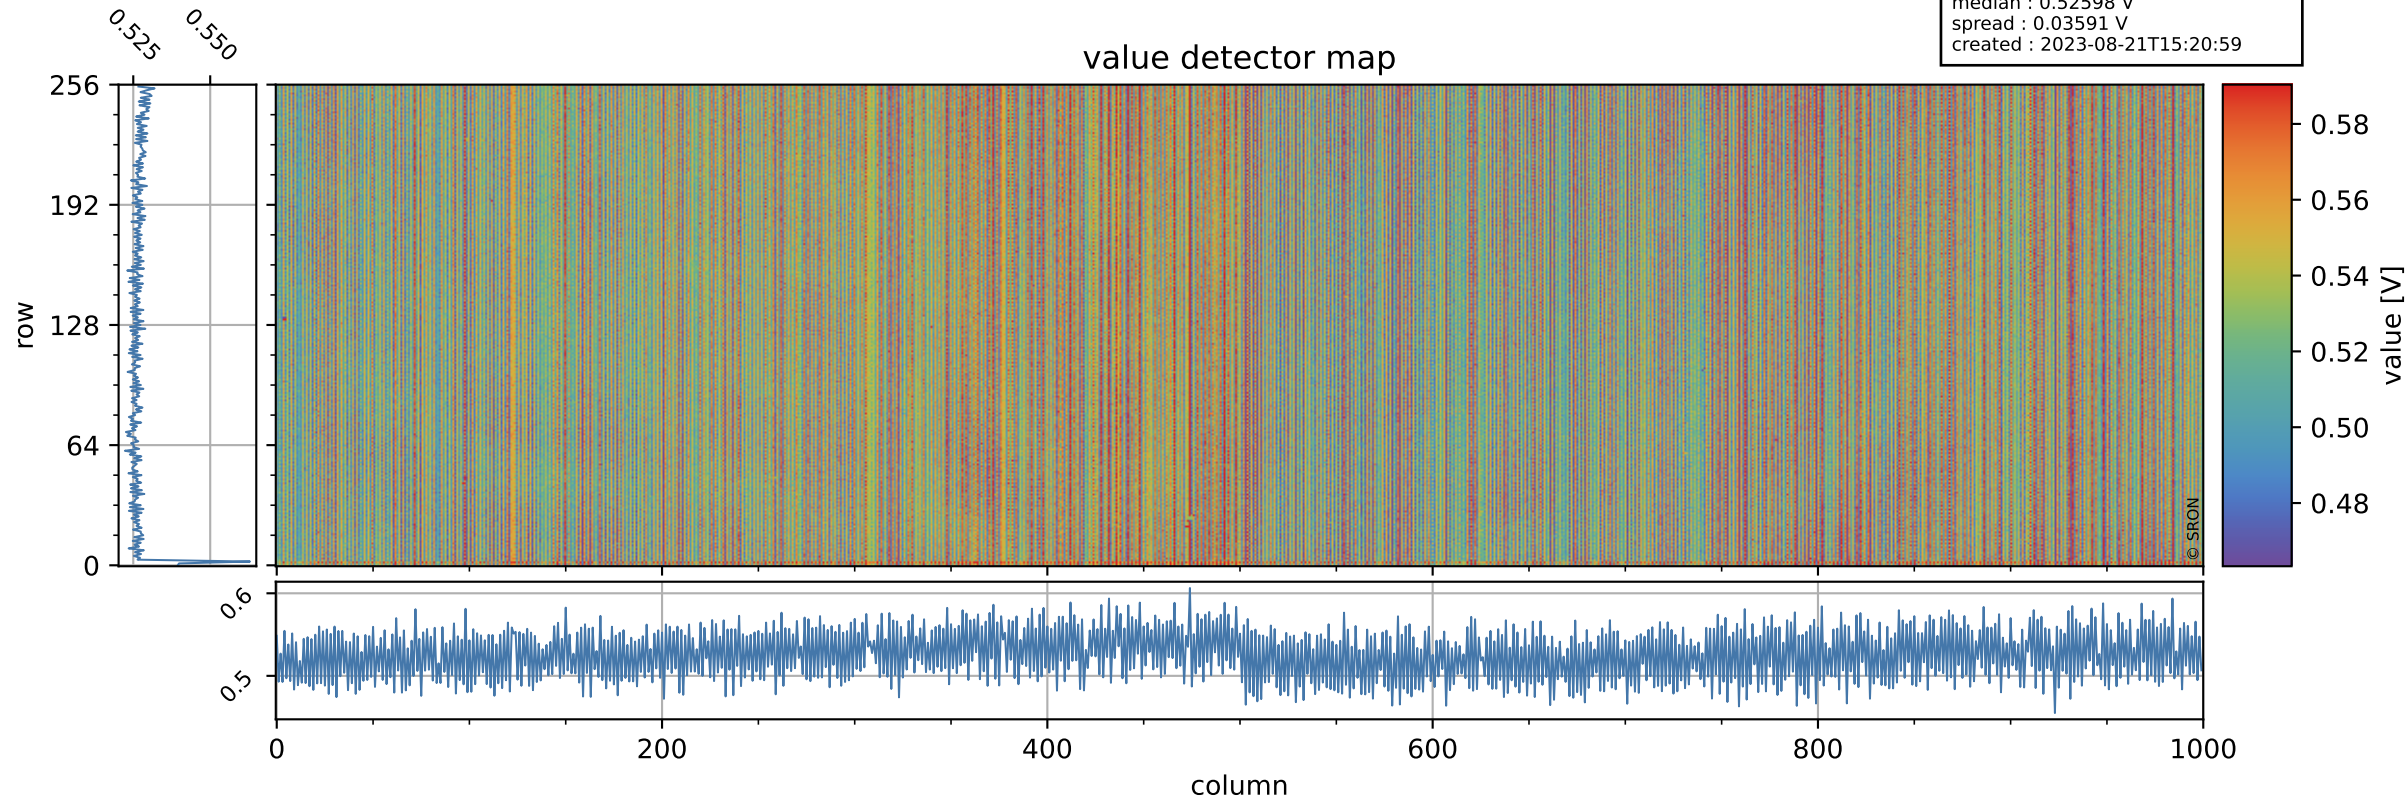

Tropomi SWIR offset (official)

orbits : 20 in [25042, 25087]
coverage : 2022-08-13 / 2022-08-16
median : 0.52598 V
spread : 0.03591 V
created : 2023-08-21T15:20:59

value detector map

Tropomi SWIR offset (official)

orbits : 20 in [25042, 25087]
coverage : 2022-08-13 / 2022-08-16
median : 34.588 μV
spread : 17.348 μV
created : 2023-08-21T15:20:59

Tropomi SWIR offset (official)

orbits : 20 in [25042, 25087]
coverage : 2022-08-13 / 2022-08-16
median : -0.031883 mV
spread : 0.40973 mV
created : 2023-08-21T15:21:00

value compared with SWIR offset CKD

Tropomi SWIR offset (official) ground-tracks of Sentinel-5P

orbits : 20 in [25042, 25087]
coverage : 2022-08-13 / 2022-08-16
created : 2023-08-21T15:21:00

Tropomi SWIR offset (official)

orbits : [2827, 25087]
coverage : 2018-04-30 / 2022-08-16
created : 2023-08-21T15:21:01

trend of detector median & temperatures