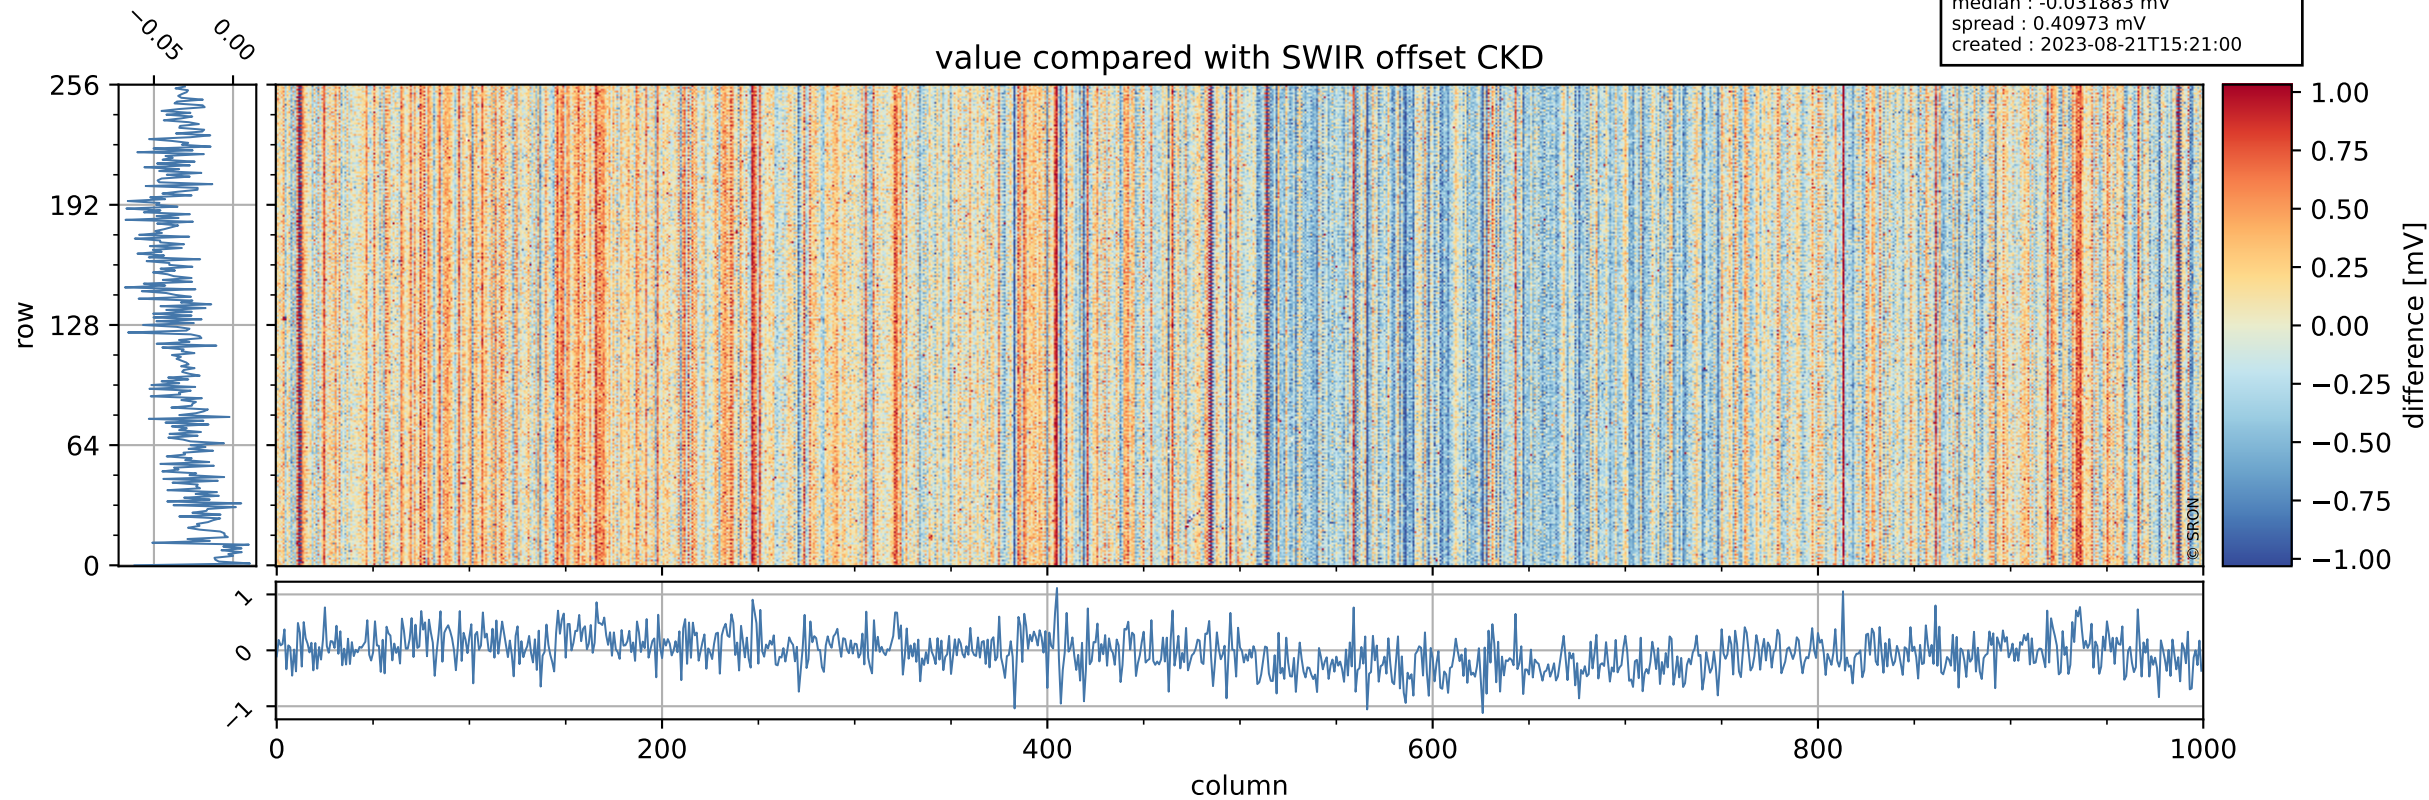

Tropomi SWIR offset (official)

orbits : 20 in [25042, 25087]
coverage : 2022-08-13 / 2022-08-16
median : 0.52598 V
spread : 0.03591 V
created : 2023-08-21T15:20:59

value detector map

Tropomi SWIR offset (official)

orbits : 20 in [25042, 25087]
coverage : 2022-08-13 / 2022-08-16
median : 34.588 μV
spread : 17.348 μV
created : 2023-08-21T15:20:59

Tropomi SWIR offset (official)

orbits : 20 in [25042, 25087]
coverage : 2022-08-13 / 2022-08-16
median : -0.031883 mV
spread : 0.40973 mV
created : 2023-08-21T15:21:00

value compared with SWIR offset CKD

Tropomi SWIR offset (official) ground-tracks of Sentinel-5P

orbits : 20 in [25042, 25087]
coverage : 2022-08-13 / 2022-08-16
created : 2023-08-21T15:21:00

Tropomi SWIR offset (official)

orbits : [2827, 25087]
coverage : 2018-04-30 / 2022-08-16
created : 2023-08-21T15:21:01

trend of detector median & temperatures