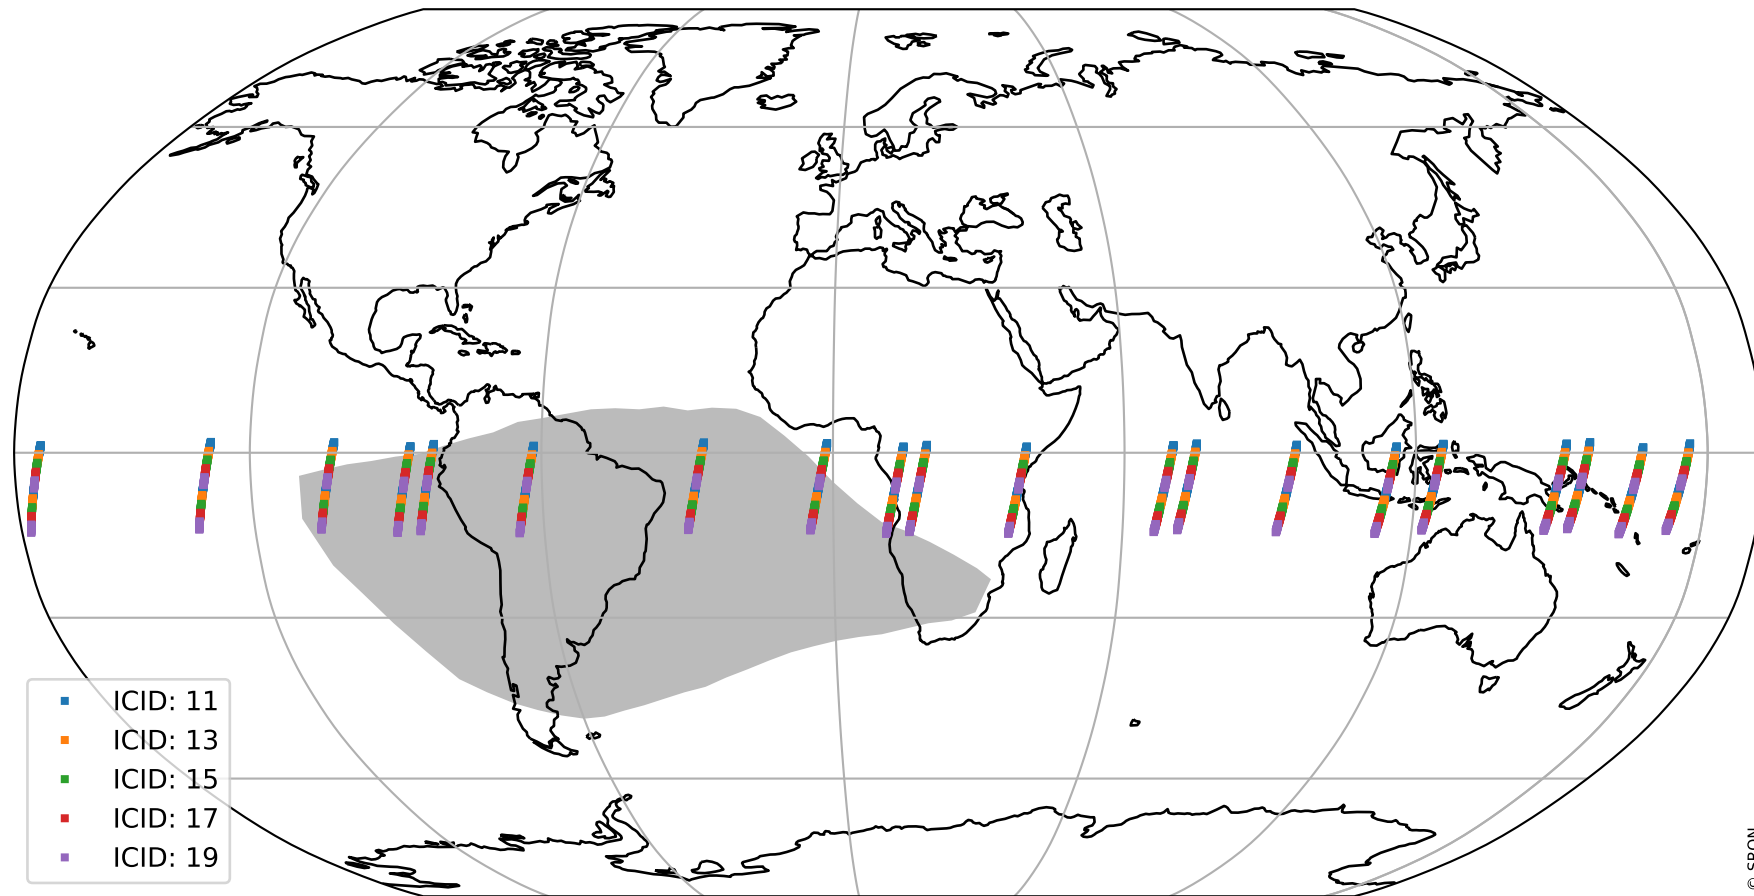

Tropomi SWIR offset (official)

orbits : 20 in [25042, 25087]
coverage : 2022-08-13 / 2022-08-16
median : 0.52598 V
spread : 0.03591 V
created : 2023-08-21T15:20:59

value detector map

Tropomi SWIR offset (official)

orbits : 20 in [25042, 25087]
coverage : 2022-08-13 / 2022-08-16
median : 34.588 μV
spread : 17.348 μV
created : 2023-08-21T15:20:59

Tropomi SWIR offset (official)

orbits : 20 in [25042, 25087]
coverage : 2022-08-13 / 2022-08-16
median : -0.031883 mV
spread : 0.40973 mV
created : 2023-08-21T15:21:00

value compared with SWIR offset CKD

Tropomi SWIR offset (official) ground-tracks of Sentinel-5P

orbits : 20 in [25042, 25087]
coverage : 2022-08-13 / 2022-08-16
created : 2023-08-21T15:21:00

Tropomi SWIR offset (official)

orbits : [2827, 25087]
coverage : 2018-04-30 / 2022-08-16
created : 2023-08-21T15:21:01

trend of detector median & temperatures