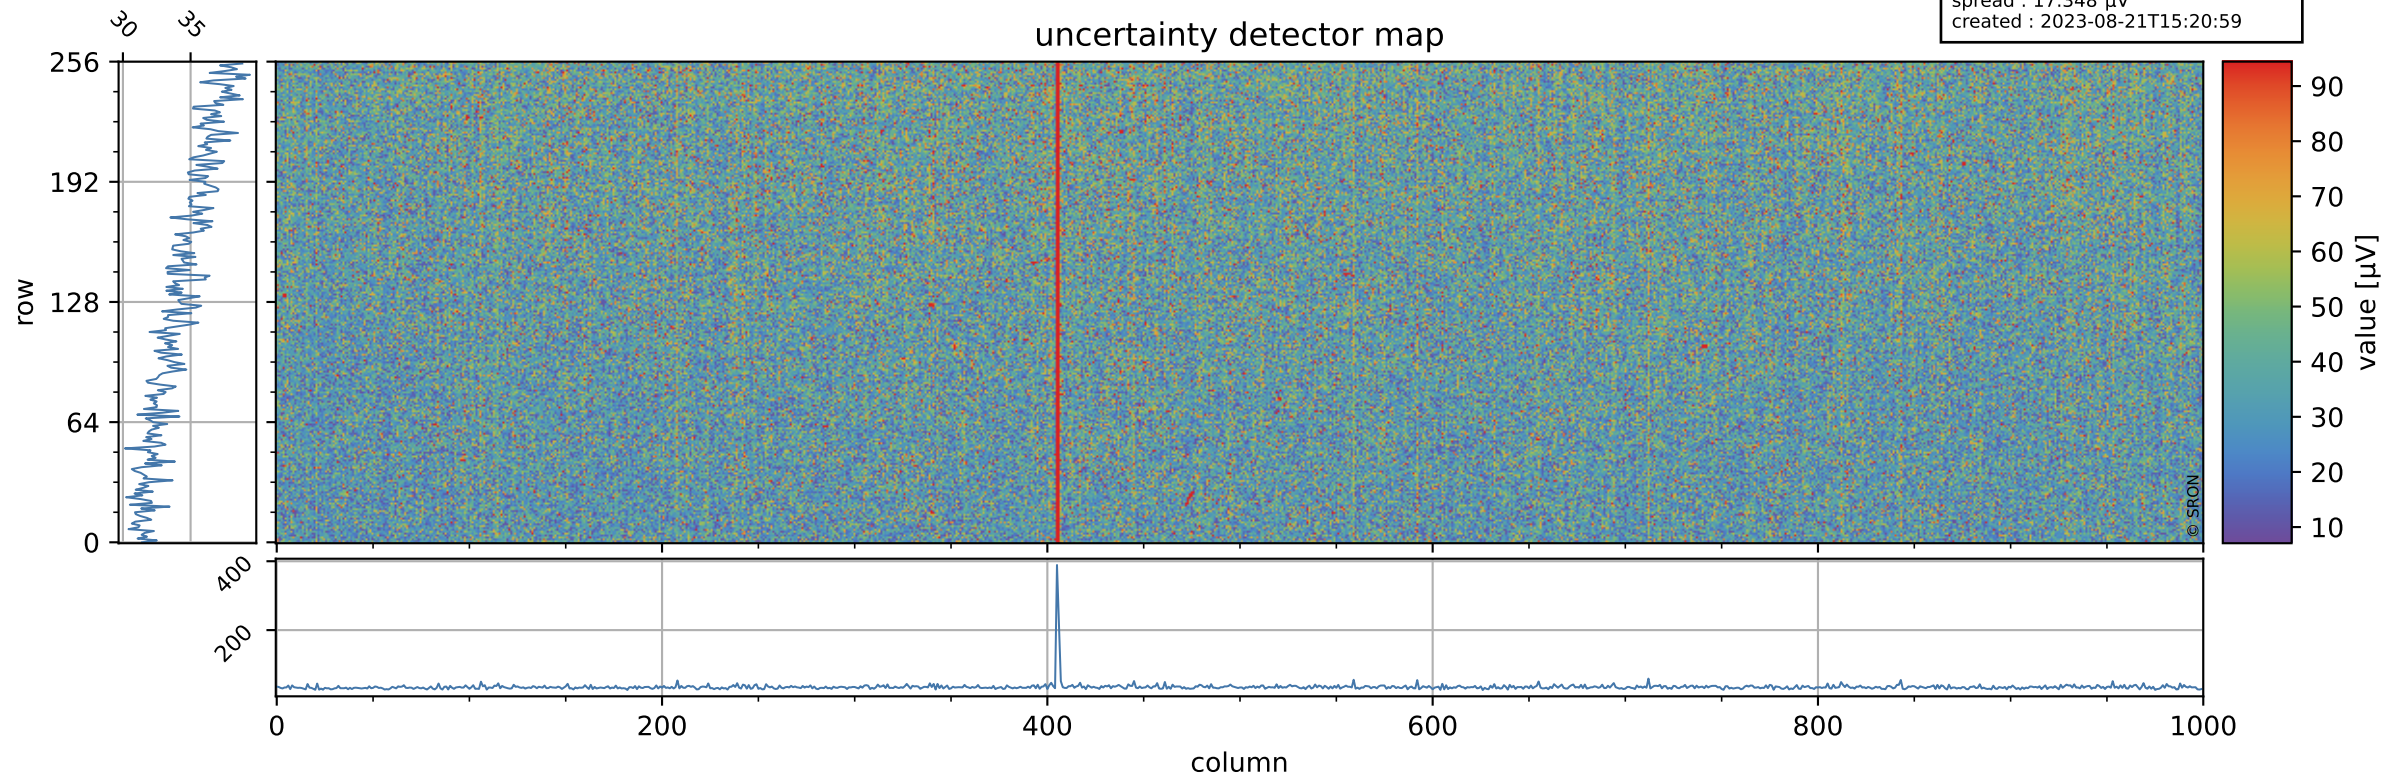

Tropomi SWIR offset (official)

orbits : 20 in [25042, 25087]
coverage : 2022-08-13 / 2022-08-16
median : 0.52598 V
spread : 0.03591 V
created : 2023-08-21T15:20:59

value detector map

Tropomi SWIR offset (official)

orbits : 20 in [25042, 25087]
coverage : 2022-08-13 / 2022-08-16
median : 34.588 μV
spread : 17.348 μV
created : 2023-08-21T15:20:59

Tropomi SWIR offset (official)

orbits : 20 in [25042, 25087]
coverage : 2022-08-13 / 2022-08-16
median : -0.031883 mV
spread : 0.40973 mV
created : 2023-08-21T15:21:00

value compared with SWIR offset CKD

Tropomi SWIR offset (official) ground-tracks of Sentinel-5P

orbits : 20 in [25042, 25087]
coverage : 2022-08-13 / 2022-08-16
created : 2023-08-21T15:21:00

Tropomi SWIR offset (official)

orbits : [2827, 25087]
coverage : 2018-04-30 / 2022-08-16
created : 2023-08-21T15:21:01

trend of detector median & temperatures