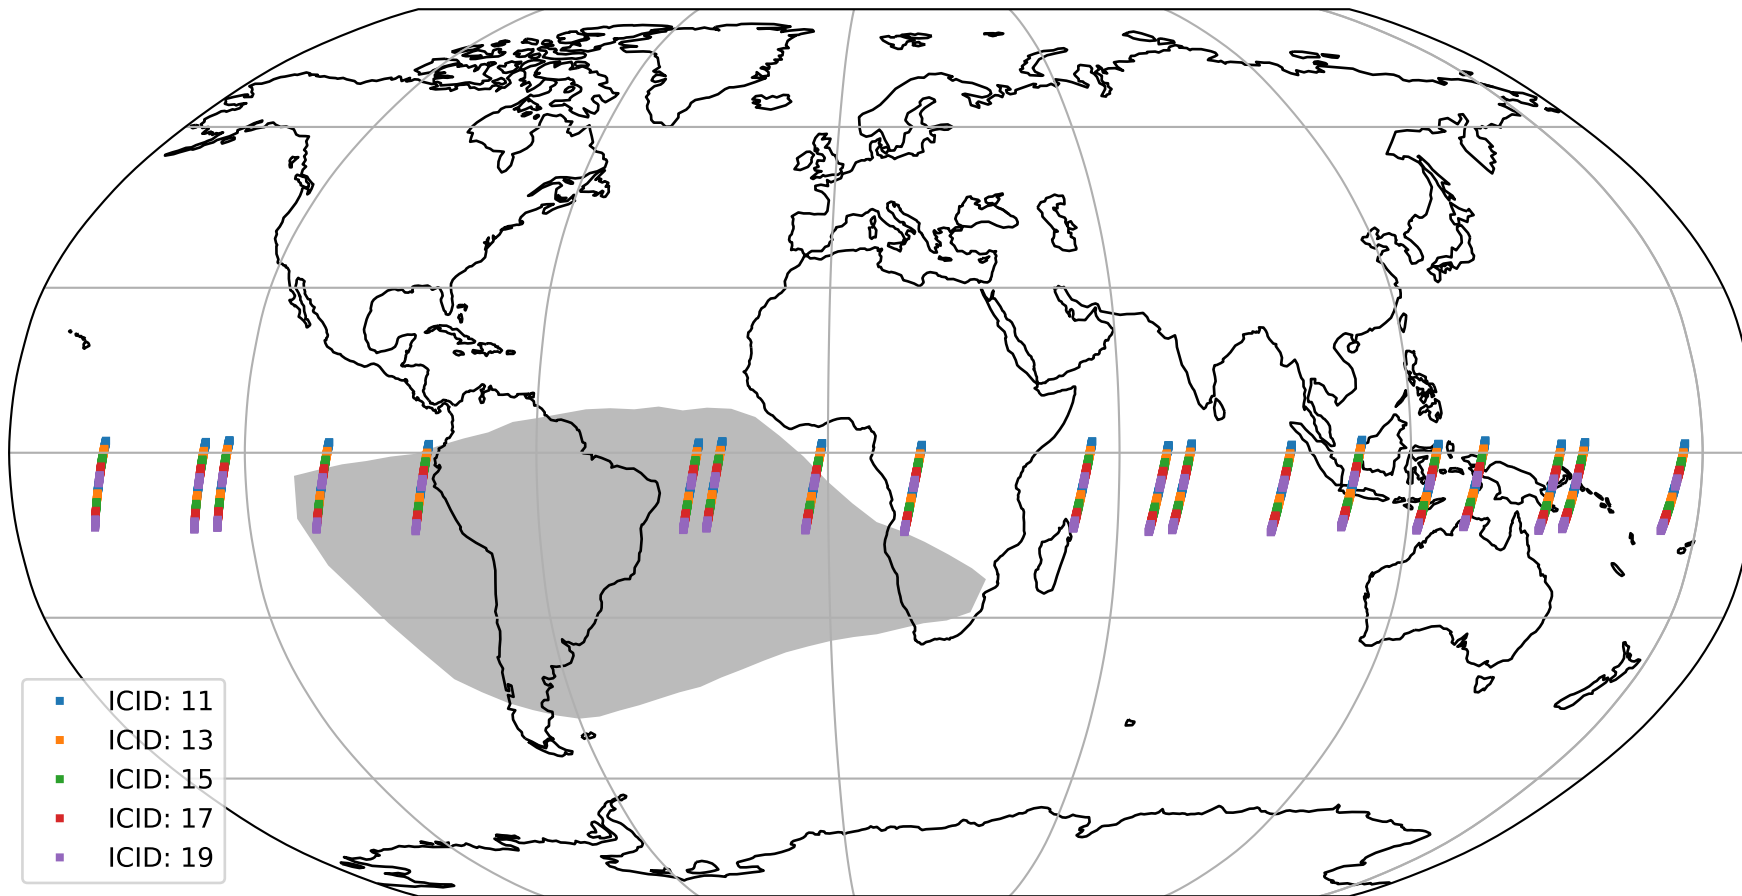

Tropomi SWIR offset (official)

orbits : 19 in [25057, 25102]
coverage : 2022-08-14 / 2022-08-17
median : 0.52598 V
spread : 0.035909 V
created : 2023-08-21T15:21:02

value detector map

Tropomi SWIR offset (official)

orbits : 19 in [25057, 25102]
coverage : 2022-08-14 / 2022-08-17
median : 33.878 μV
spread : 17.185 μV
created : 2023-08-21T15:21:02

Tropomi SWIR offset (official)

orbits : 19 in [25057, 25102]
coverage : 2022-08-14 / 2022-08-17
median : -0.03072 mV
spread : 0.41043 mV
created : 2023-08-21T15:21:03

value compared with SWIR offset CKD

Tropomi SWIR offset (official) ground-tracks of Sentinel-5P

orbits : 19 in [25057, 25102]
coverage : 2022-08-14 / 2022-08-17
created : 2023-08-21T15:21:03

Tropomi SWIR offset (official)

orbits : [2827, 25102]
coverage : 2018-04-30 / 2022-08-17
created : 2023-08-21T15:21:03

trend of detector median & temperatures