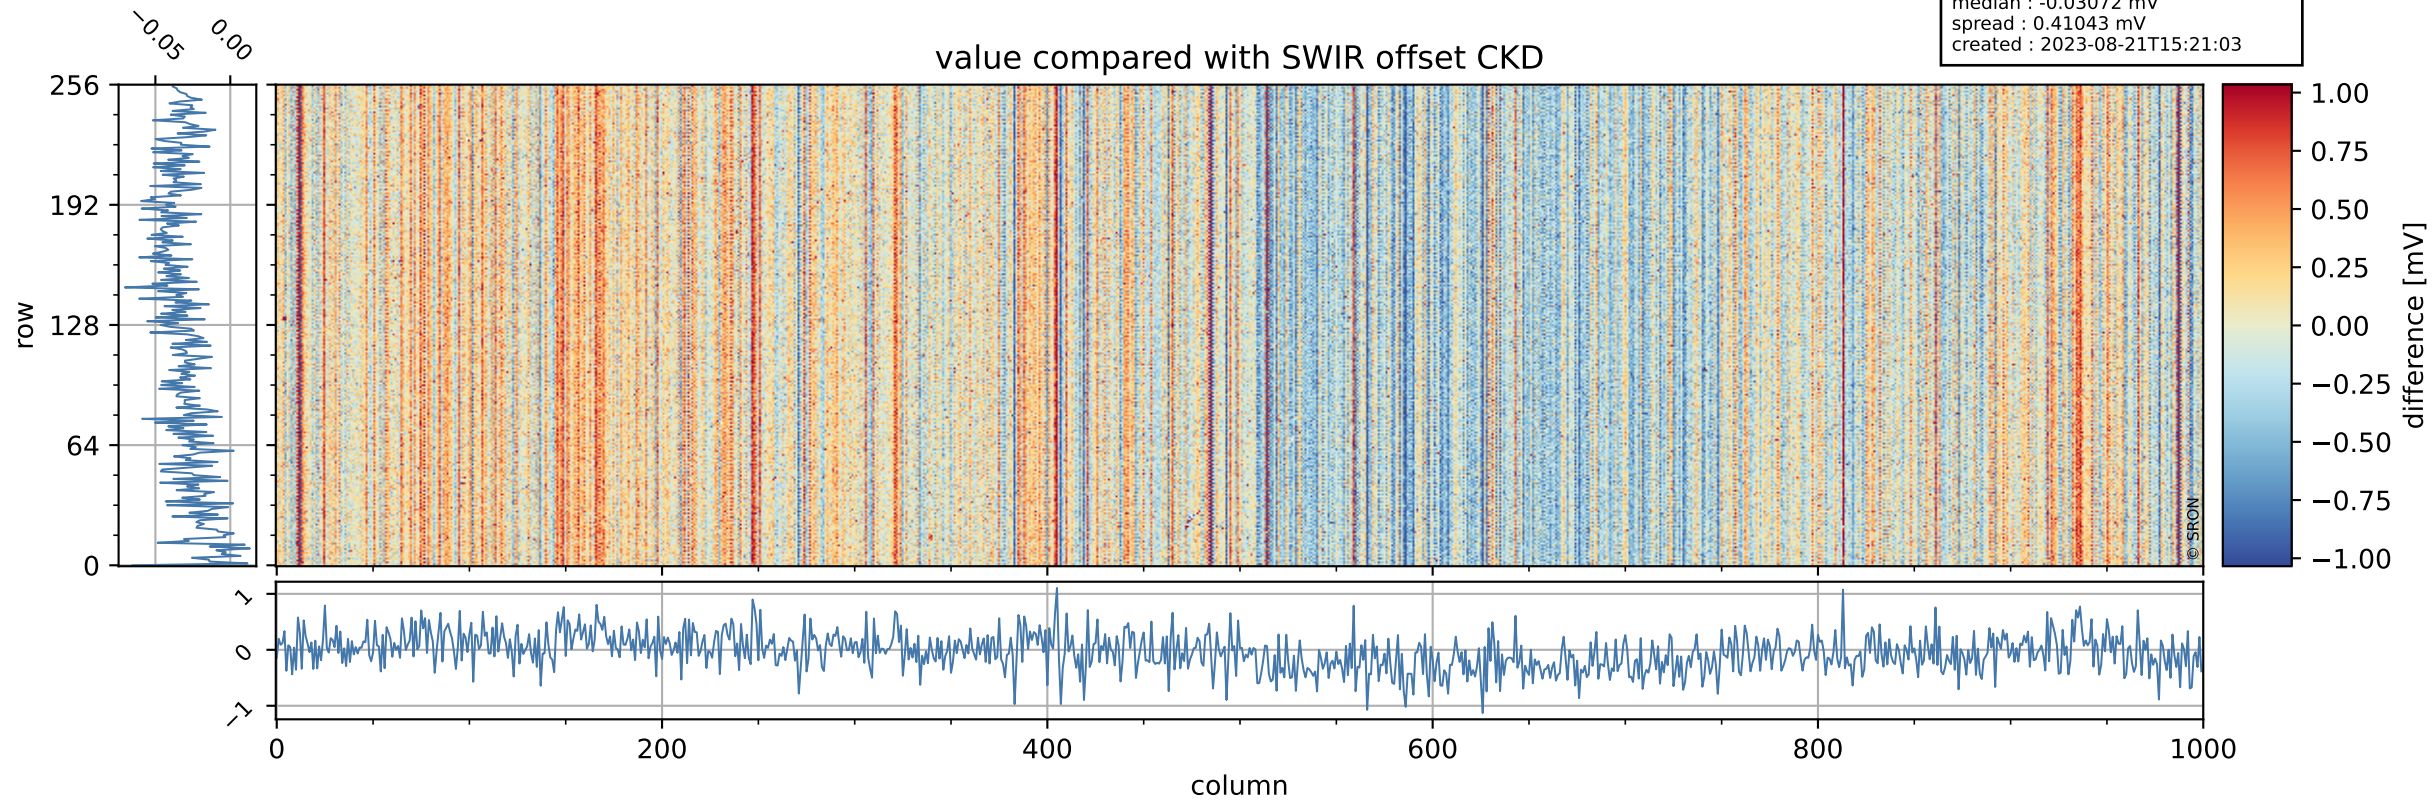

Tropomi SWIR offset (official)

orbits : 19 in [25057, 25102]
coverage : 2022-08-14 / 2022-08-17
median : 0.52598 V
spread : 0.035909 V
created : 2023-08-21T15:21:02

value detector map

Tropomi SWIR offset (official)

orbits : 19 in [25057, 25102]
coverage : 2022-08-14 / 2022-08-17
median : 33.878 μV
spread : 17.185 μV
created : 2023-08-21T15:21:02

Tropomi SWIR offset (official)

orbits : 19 in [25057, 25102]
coverage : 2022-08-14 / 2022-08-17
median : -0.03072 mV
spread : 0.41043 mV
created : 2023-08-21T15:21:03

value compared with SWIR offset CKD

Tropomi SWIR offset (official) ground-tracks of Sentinel-5P

orbits : 19 in [25057, 25102]
coverage : 2022-08-14 / 2022-08-17
created : 2023-08-21T15:21:03

Tropomi SWIR offset (official)

orbits : [2827, 25102]
coverage : 2018-04-30 / 2022-08-17
created : 2023-08-21T15:21:03

trend of detector median & temperatures