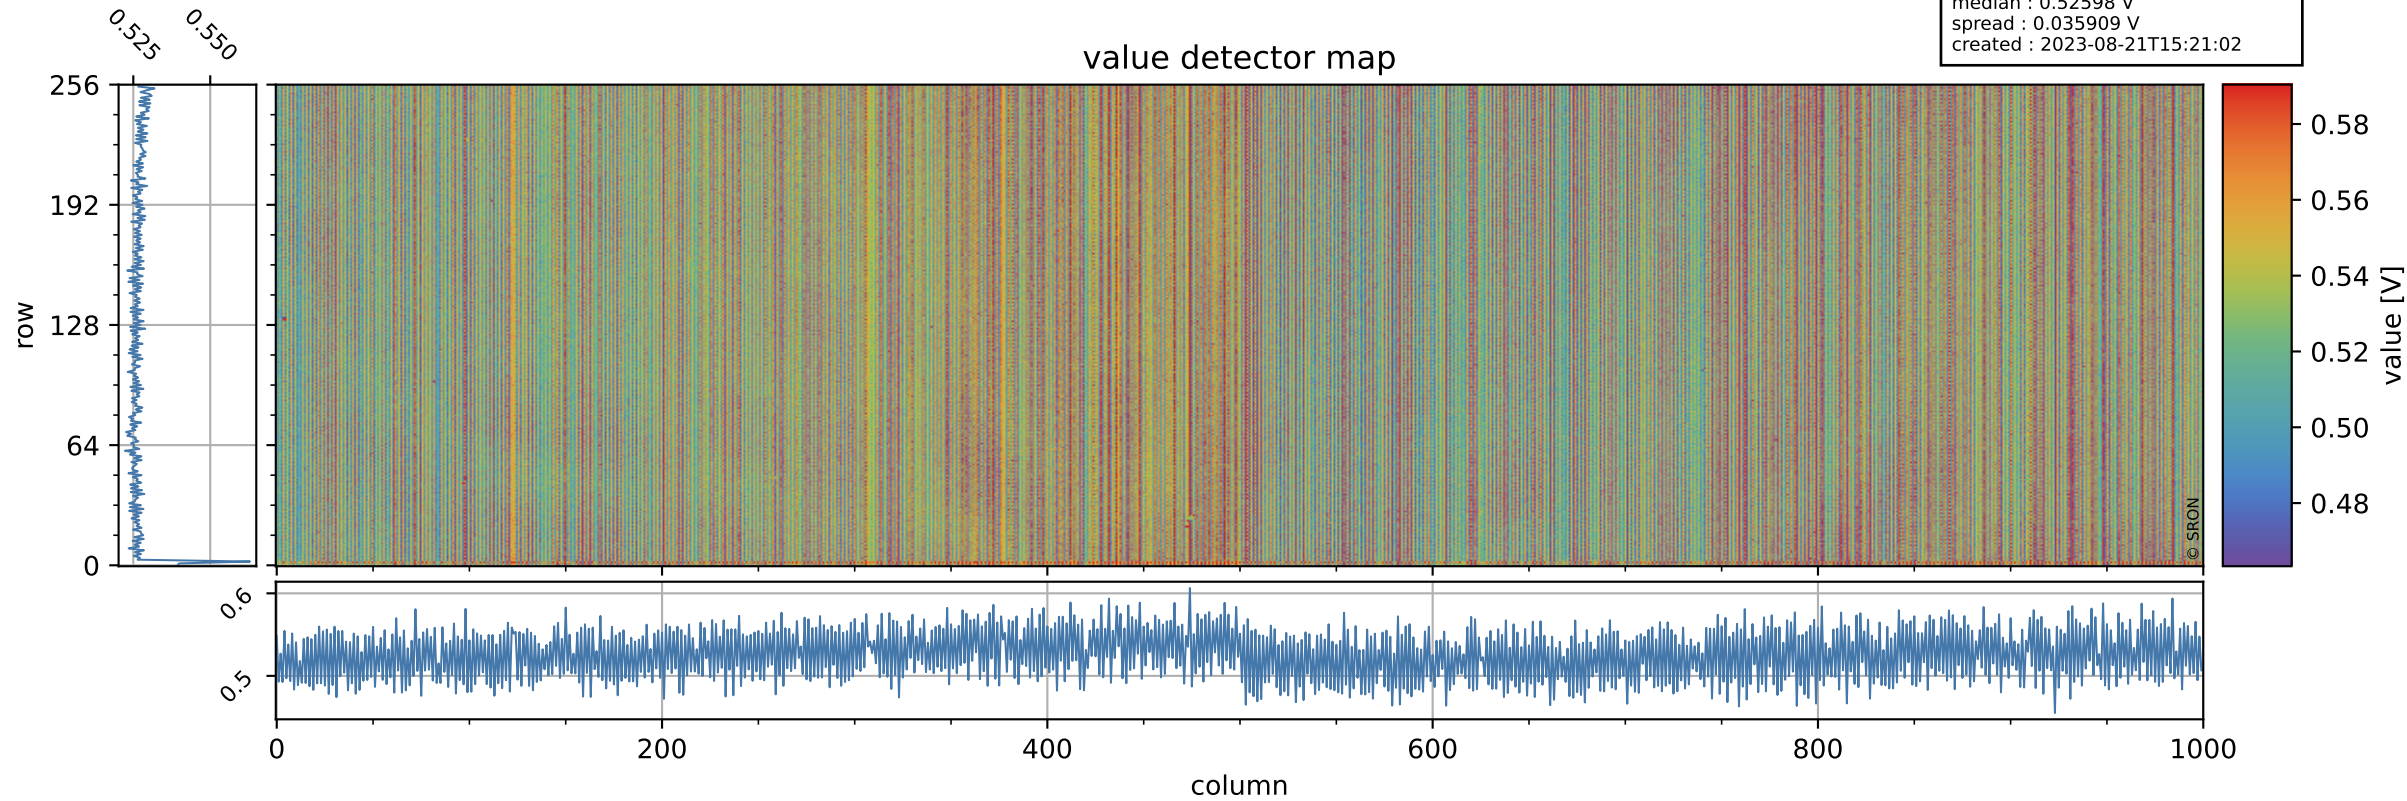

Tropomi SWIR offset (official)

orbits : 19 in [25057, 25102]
coverage : 2022-08-14 / 2022-08-17
median : 0.52598 V
spread : 0.035909 V
created : 2023-08-21T15:21:02

value detector map

Tropomi SWIR offset (official)

orbits : 19 in [25057, 25102]
coverage : 2022-08-14 / 2022-08-17
median : 33.878 μV
spread : 17.185 μV
created : 2023-08-21T15:21:02

Tropomi SWIR offset (official)

orbits : 19 in [25057, 25102]
coverage : 2022-08-14 / 2022-08-17
median : -0.03072 mV
spread : 0.41043 mV
created : 2023-08-21T15:21:03

value compared with SWIR offset CKD

Tropomi SWIR offset (official) ground-tracks of Sentinel-5P

orbits : 19 in [25057, 25102]
coverage : 2022-08-14 / 2022-08-17
created : 2023-08-21T15:21:03

Tropomi SWIR offset (official)

orbits : [2827, 25102]
coverage : 2018-04-30 / 2022-08-17
created : 2023-08-21T15:21:03

trend of detector median & temperatures