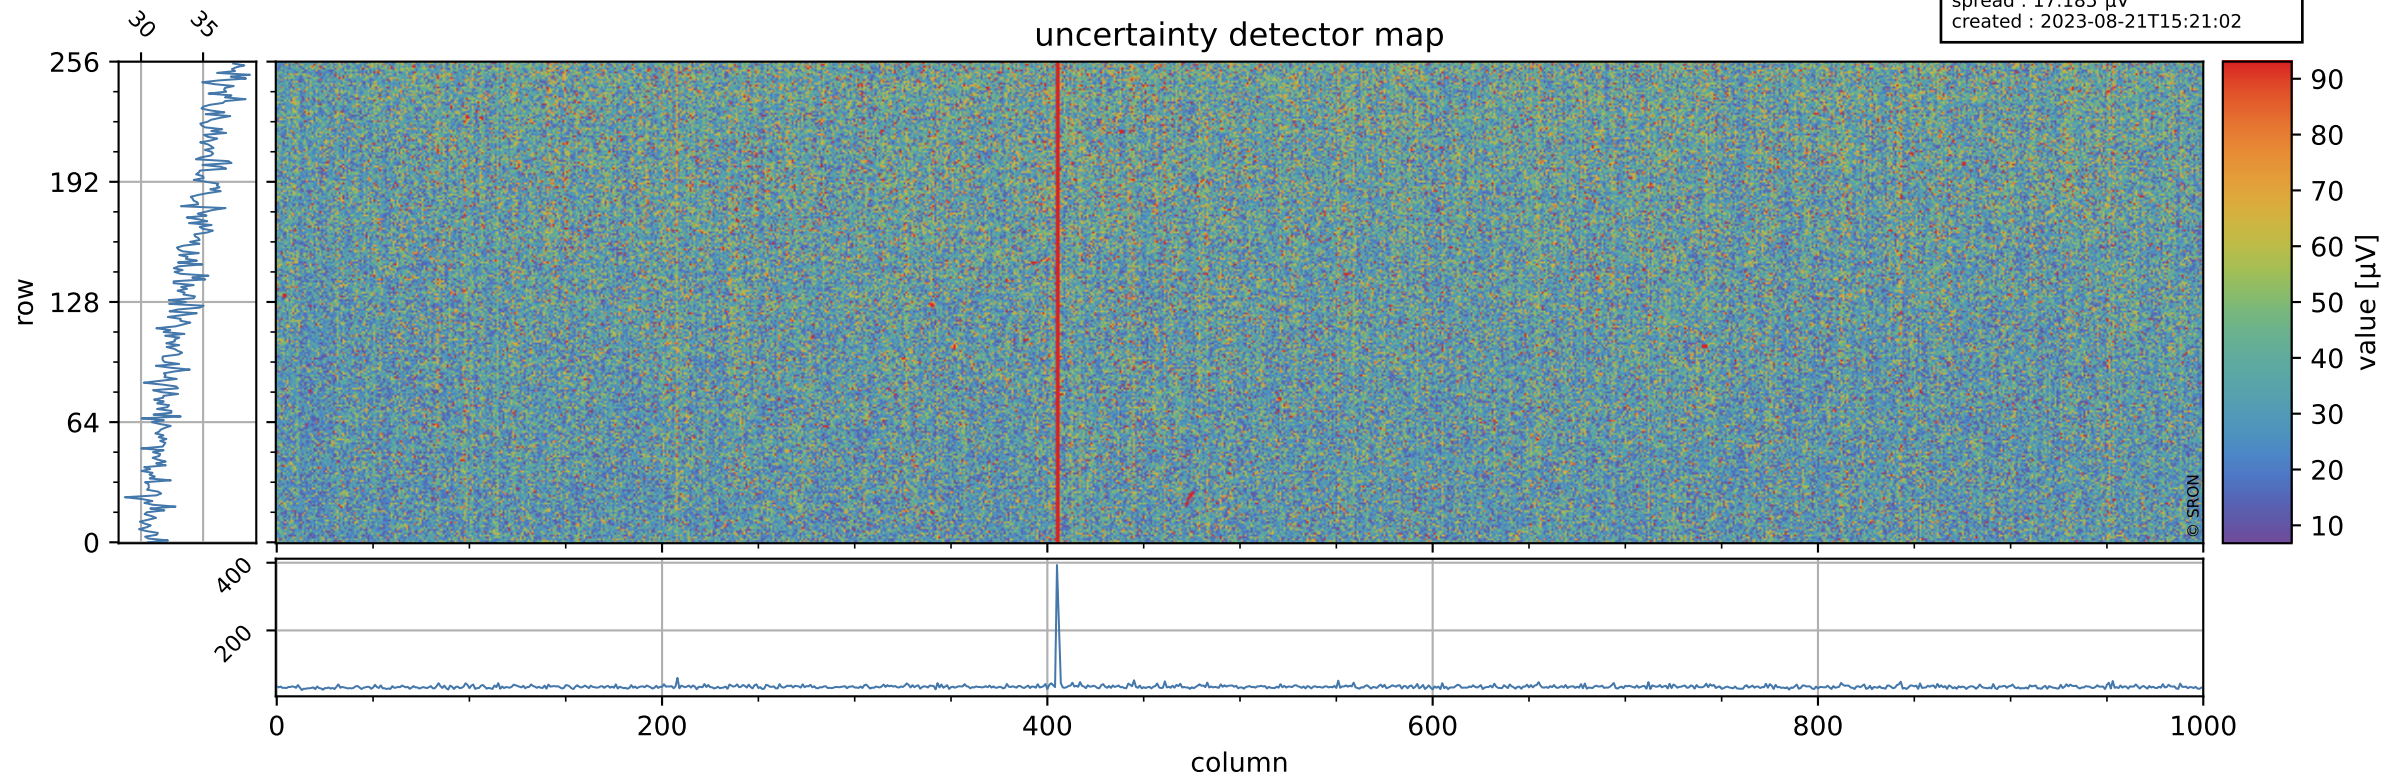

Tropomi SWIR offset (official)

orbits : 19 in [25057, 25102]
coverage : 2022-08-14 / 2022-08-17
median : 0.52598 V
spread : 0.035909 V
created : 2023-08-21T15:21:02

value detector map

Tropomi SWIR offset (official)

orbits : 19 in [25057, 25102]
coverage : 2022-08-14 / 2022-08-17
median : 33.878 μV
spread : 17.185 μV
created : 2023-08-21T15:21:02

Tropomi SWIR offset (official)

orbits : 19 in [25057, 25102]
coverage : 2022-08-14 / 2022-08-17
median : -0.03072 mV
spread : 0.41043 mV
created : 2023-08-21T15:21:03

value compared with SWIR offset CKD

Tropomi SWIR offset (official) ground-tracks of Sentinel-5P

orbits : 19 in [25057, 25102]
coverage : 2022-08-14 / 2022-08-17
created : 2023-08-21T15:21:03

Tropomi SWIR offset (official)

orbits : [2827, 25102]
coverage : 2018-04-30 / 2022-08-17
created : 2023-08-21T15:21:03

trend of detector median & temperatures