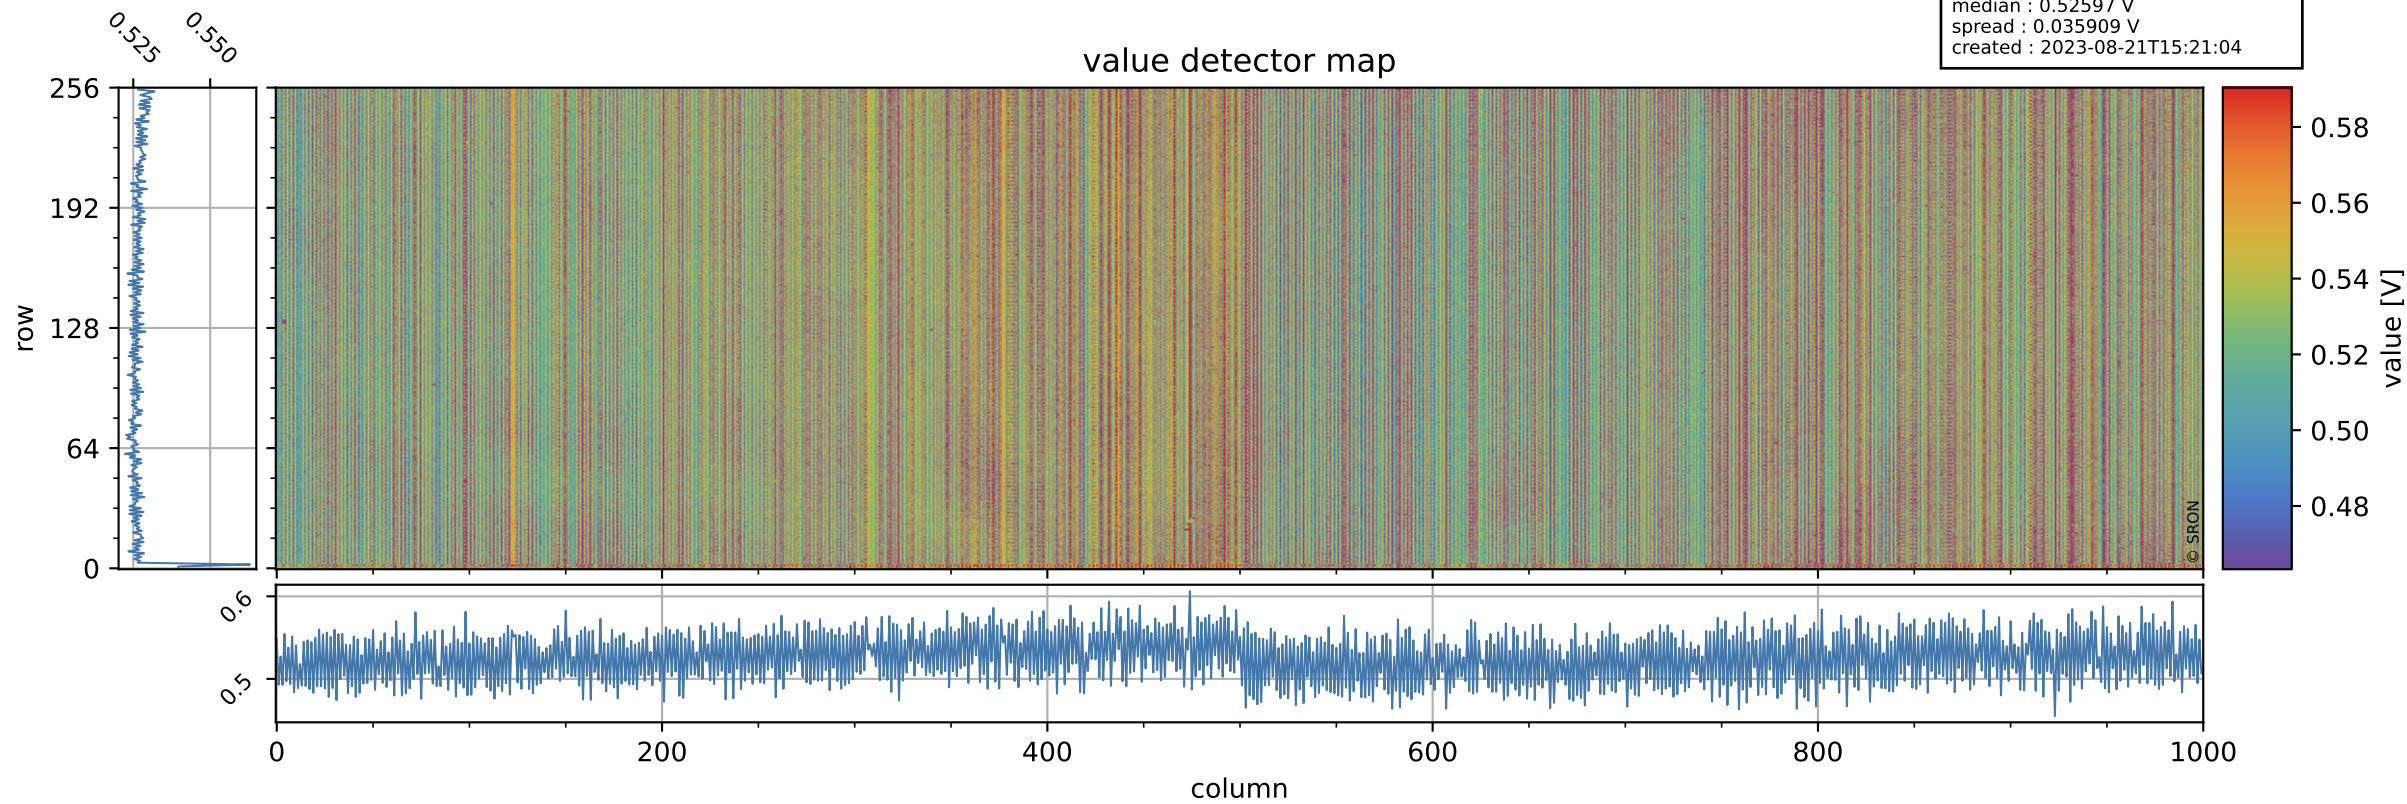

Tropomi SWIR offset (official)

orbits : 20 in [25072, 25117]
coverage : 2022-08-15 / 2022-08-18
median : 0.52597 V
spread : 0.035909 V
created : 2023-08-21T15:21:04

value detector map

Tropomi SWIR offset (official)

orbits : 20 in [25072, 25117]
coverage : 2022-08-15 / 2022-08-18
median : 33.641 μV
spread : 17.16 μV
created : 2023-08-21T15:21:05

Tropomi SWIR offset (official)

orbits : 20 in [25072, 25117]
coverage : 2022-08-15 / 2022-08-18
median : -0.036164 mV
spread : 0.41098 mV
created : 2023-08-21T15:21:05

value compared with SWIR offset CKD

Tropomi SWIR offset (official) ground-tracks of Sentinel-5P

orbits : 20 in [25072, 25117]
coverage : 2022-08-15 / 2022-08-18
created : 2023-08-21T15:21:05

Tropomi SWIR offset (official)

orbits : [2827, 25117]
coverage : 2018-04-30 / 2022-08-18
created : 2023-08-21T15:21:06

trend of detector median & temperatures