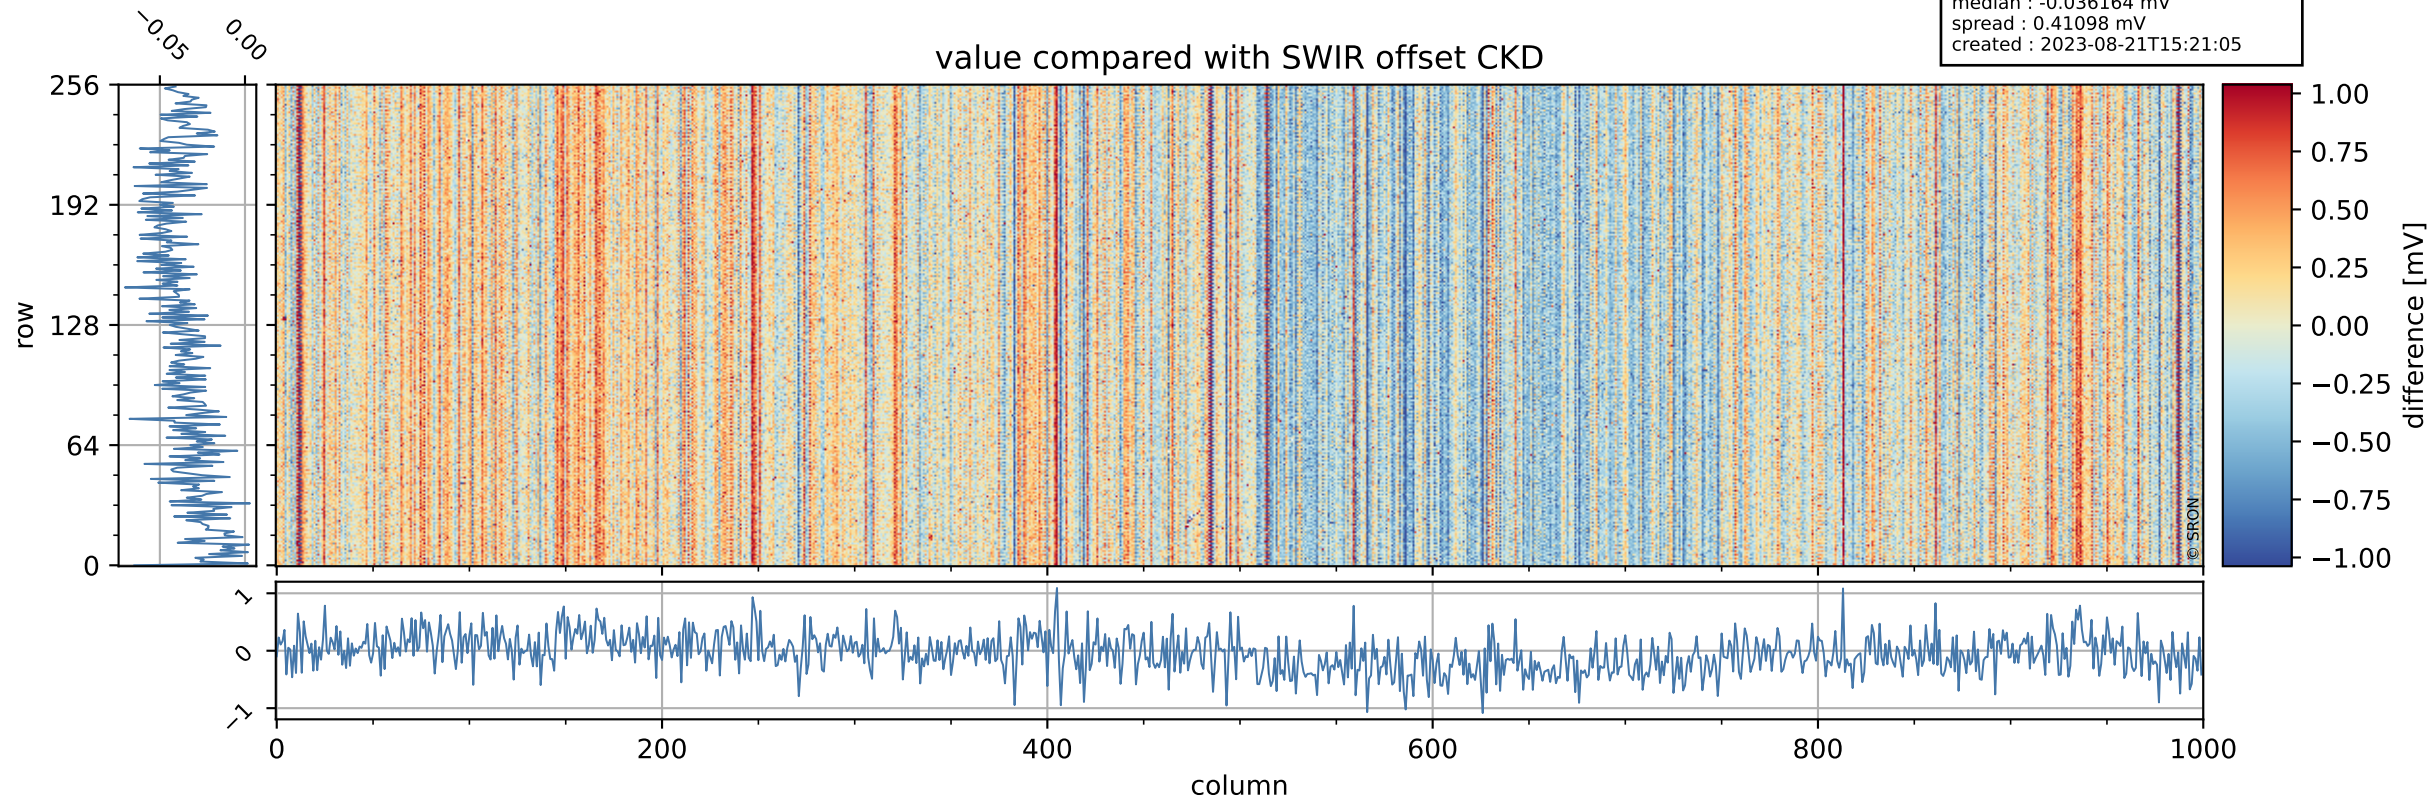

Tropomi SWIR offset (official)

orbits : 20 in [25072, 25117]
coverage : 2022-08-15 / 2022-08-18
median : 0.52597 V
spread : 0.035909 V
created : 2023-08-21T15:21:04

value detector map

Tropomi SWIR offset (official)

orbits : 20 in [25072, 25117]
coverage : 2022-08-15 / 2022-08-18
median : 33.641 μV
spread : 17.16 μV
created : 2023-08-21T15:21:05

Tropomi SWIR offset (official)

orbits : 20 in [25072, 25117]
coverage : 2022-08-15 / 2022-08-18
median : -0.036164 mV
spread : 0.41098 mV
created : 2023-08-21T15:21:05

value compared with SWIR offset CKD

Tropomi SWIR offset (official) ground-tracks of Sentinel-5P

orbits : 20 in [25072, 25117]
coverage : 2022-08-15 / 2022-08-18
created : 2023-08-21T15:21:05

Tropomi SWIR offset (official)

orbits : [2827, 25117]
coverage : 2018-04-30 / 2022-08-18
created : 2023-08-21T15:21:06

trend of detector median & temperatures