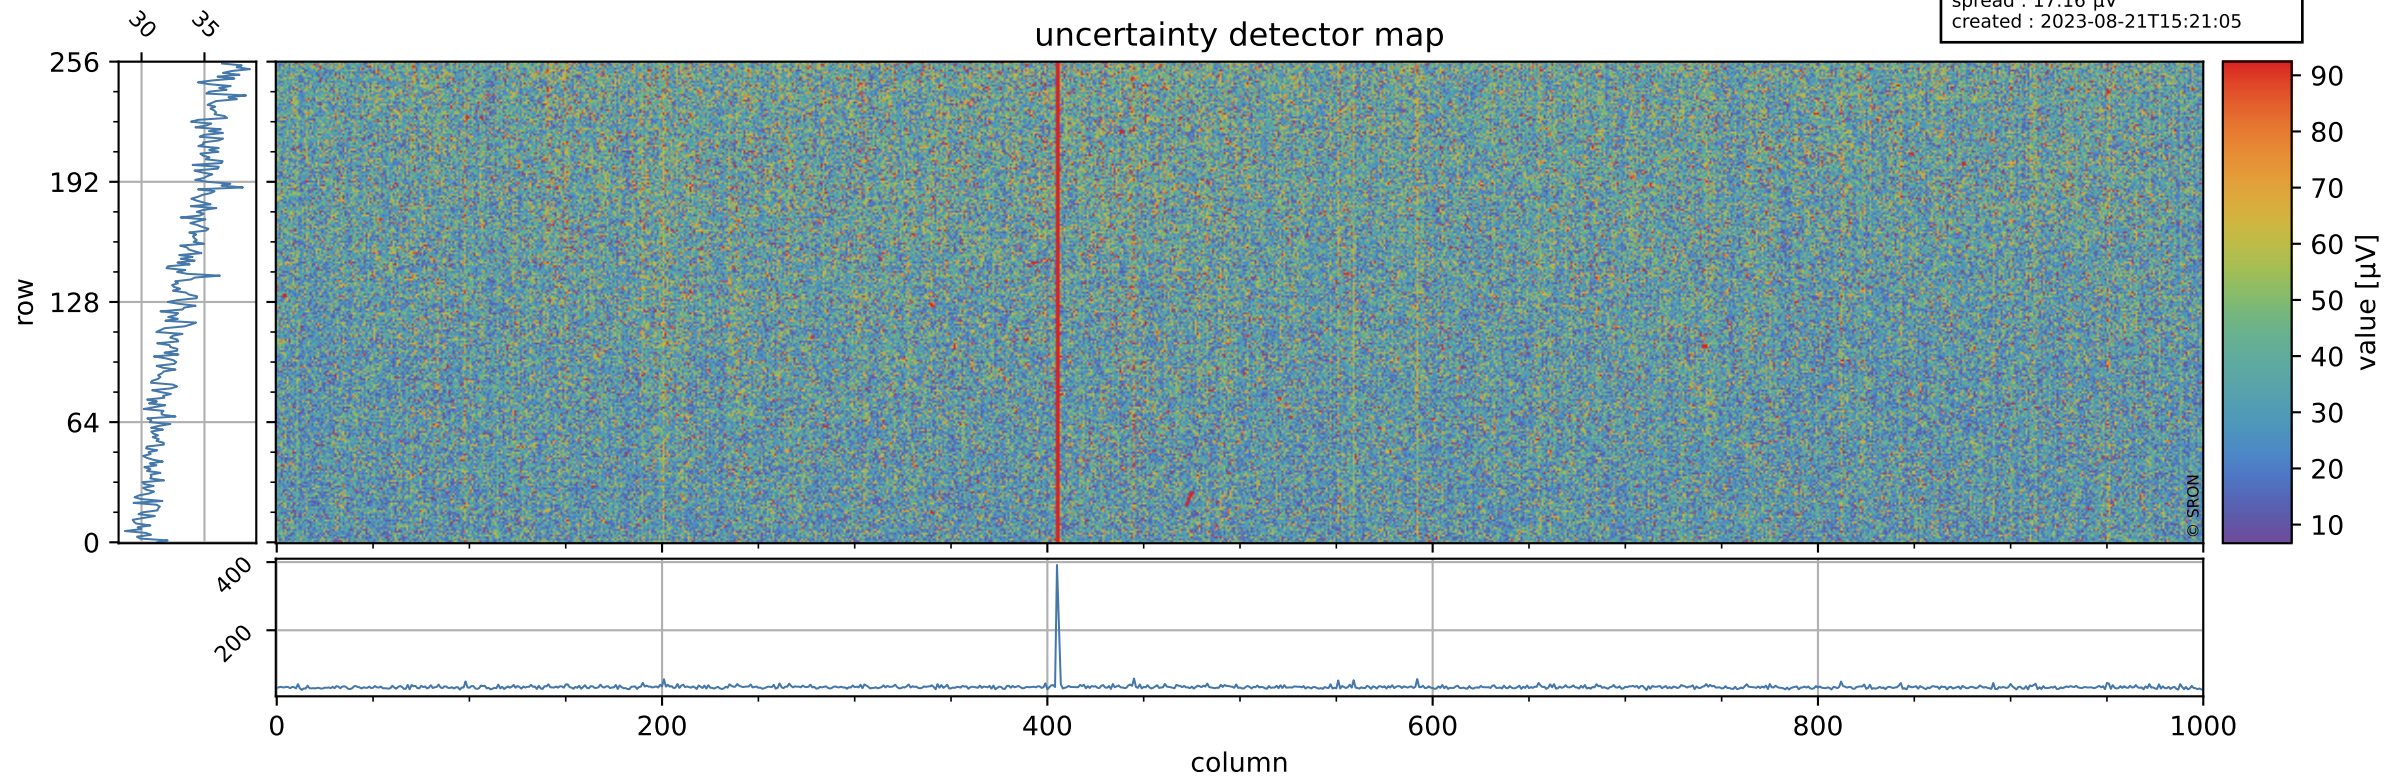

Tropomi SWIR offset (official)

orbits : 20 in [25072, 25117]
coverage : 2022-08-15 / 2022-08-18
median : 0.52597 V
spread : 0.035909 V
created : 2023-08-21T15:21:04

value detector map

Tropomi SWIR offset (official)

orbits : 20 in [25072, 25117]
coverage : 2022-08-15 / 2022-08-18
median : 33.641 μV
spread : 17.16 μV
created : 2023-08-21T15:21:05

Tropomi SWIR offset (official)

orbits : 20 in [25072, 25117]
coverage : 2022-08-15 / 2022-08-18
median : -0.036164 mV
spread : 0.41098 mV
created : 2023-08-21T15:21:05

value compared with SWIR offset CKD

Tropomi SWIR offset (official) ground-tracks of Sentinel-5P

orbits : 20 in [25072, 25117]
coverage : 2022-08-15 / 2022-08-18
created : 2023-08-21T15:21:05

Tropomi SWIR offset (official)

orbits : [2827, 25117]
coverage : 2018-04-30 / 2022-08-18
created : 2023-08-21T15:21:06

trend of detector median & temperatures