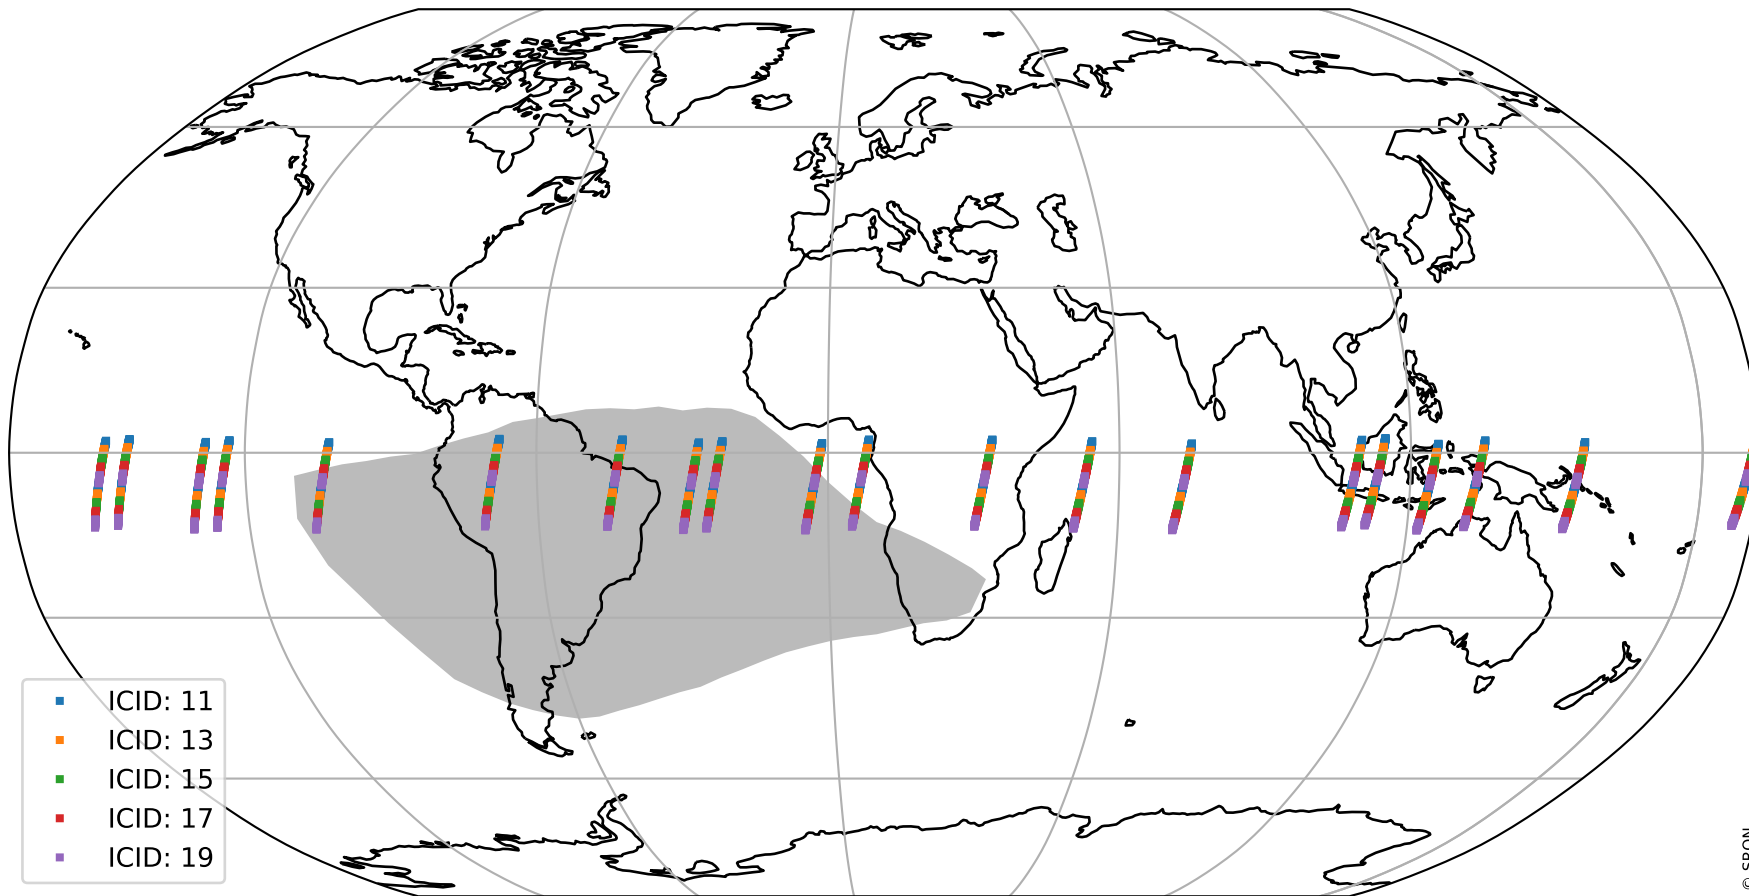

Tropomi SWIR offset (official)

orbits : 20 in [25072, 25117]
coverage : 2022-08-15 / 2022-08-18
median : 0.52597 V
spread : 0.035909 V
created : 2023-08-21T15:21:04

value detector map

Tropomi SWIR offset (official)

orbits : 20 in [25072, 25117]
coverage : 2022-08-15 / 2022-08-18
median : 33.641 μV
spread : 17.16 μV
created : 2023-08-21T15:21:05

Tropomi SWIR offset (official)

orbits : 20 in [25072, 25117]
coverage : 2022-08-15 / 2022-08-18
median : -0.036164 mV
spread : 0.41098 mV
created : 2023-08-21T15:21:05

value compared with SWIR offset CKD

Tropomi SWIR offset (official) ground-tracks of Sentinel-5P

orbits : 20 in [25072, 25117]
coverage : 2022-08-15 / 2022-08-18
created : 2023-08-21T15:21:05

Tropomi SWIR offset (official)

orbits : [2827, 25117]
coverage : 2018-04-30 / 2022-08-18
created : 2023-08-21T15:21:06

trend of detector median & temperatures