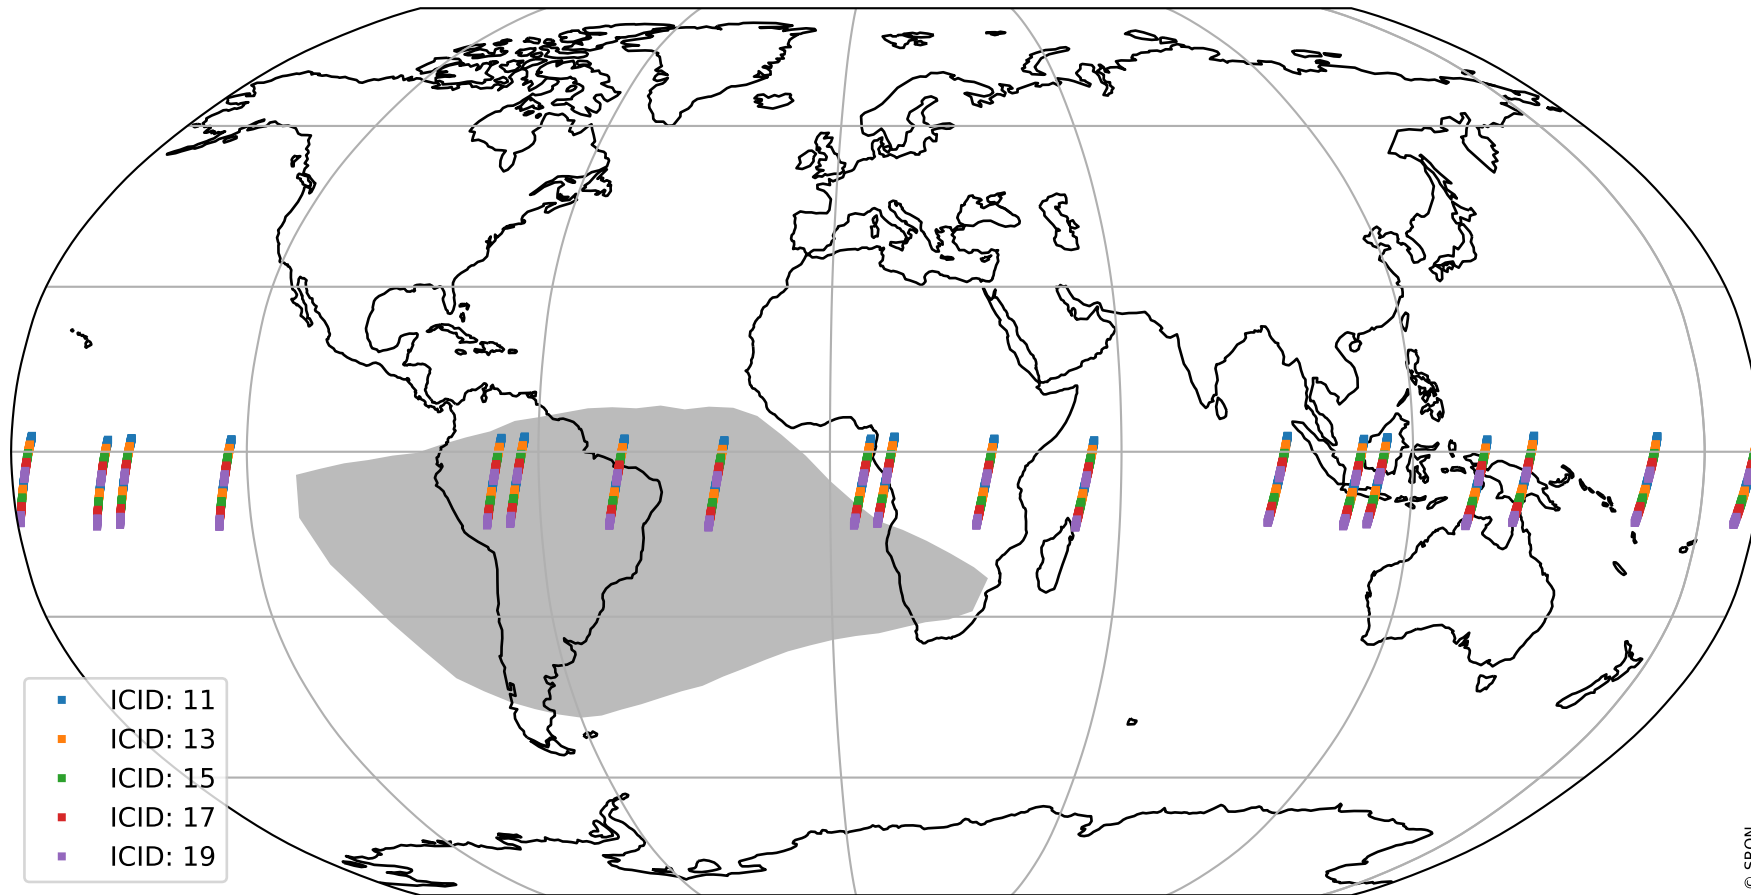

Tropomi SWIR offset (official)

orbits : 19 in [25087, 25132]
coverage : 2022-08-16 / 2022-08-19
median : 0.52597 V
spread : 0.035911 V
created : 2023-08-21T15:21:07

value detector map

Tropomi SWIR offset (official)

orbits : 19 in [25087, 25132]
coverage : 2022-08-16 / 2022-08-19
median : 28.989 μV
spread : 14.598 μV
created : 2023-08-21T15:21:08

Tropomi SWIR offset (official)

orbits : 19 in [25087, 25132]
coverage : 2022-08-16 / 2022-08-19
median : -0.04171 mV
spread : 0.41075 mV
created : 2023-08-21T15:21:08

value compared with SWIR offset CKD

Tropomi SWIR offset (official) ground-tracks of Sentinel-5P

orbits : 19 in [25087, 25132]
coverage : 2022-08-16 / 2022-08-19
created : 2023-08-21T15:21:08

Tropomi SWIR offset (official)

orbits : [2827, 25132]
coverage : 2018-04-30 / 2022-08-19
created : 2023-08-21T15:21:09

trend of detector median & temperatures