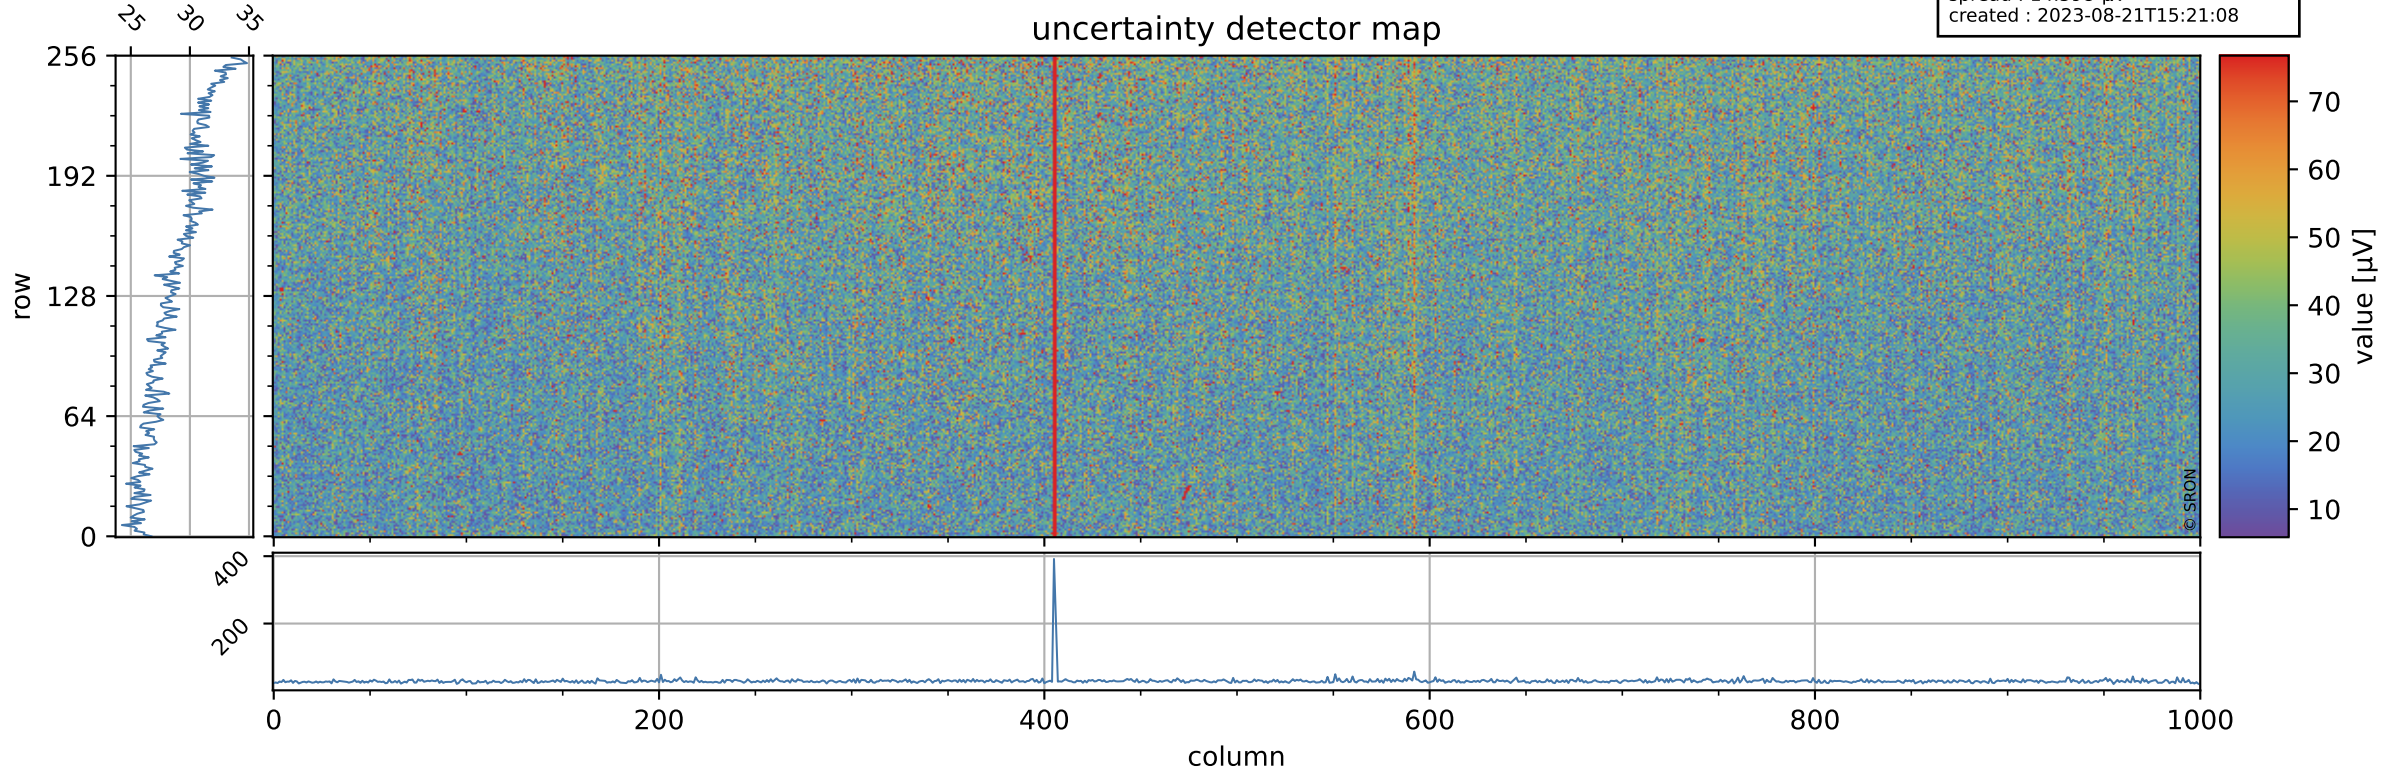

Tropomi SWIR offset (official)

orbits : 19 in [25087, 25132]
coverage : 2022-08-16 / 2022-08-19
median : 0.52597 V
spread : 0.035911 V
created : 2023-08-21T15:21:07

value detector map

Tropomi SWIR offset (official)

orbits : 19 in [25087, 25132]
coverage : 2022-08-16 / 2022-08-19
median : 28.989 μV
spread : 14.598 μV
created : 2023-08-21T15:21:08

Tropomi SWIR offset (official)

orbits : 19 in [25087, 25132]
coverage : 2022-08-16 / 2022-08-19
median : -0.04171 mV
spread : 0.41075 mV
created : 2023-08-21T15:21:08

value compared with SWIR offset CKD

Tropomi SWIR offset (official) ground-tracks of Sentinel-5P

orbits : 19 in [25087, 25132]
coverage : 2022-08-16 / 2022-08-19
created : 2023-08-21T15:21:08

Tropomi SWIR offset (official)

orbits : [2827, 25132]
coverage : 2018-04-30 / 2022-08-19
created : 2023-08-21T15:21:09

trend of detector median & temperatures