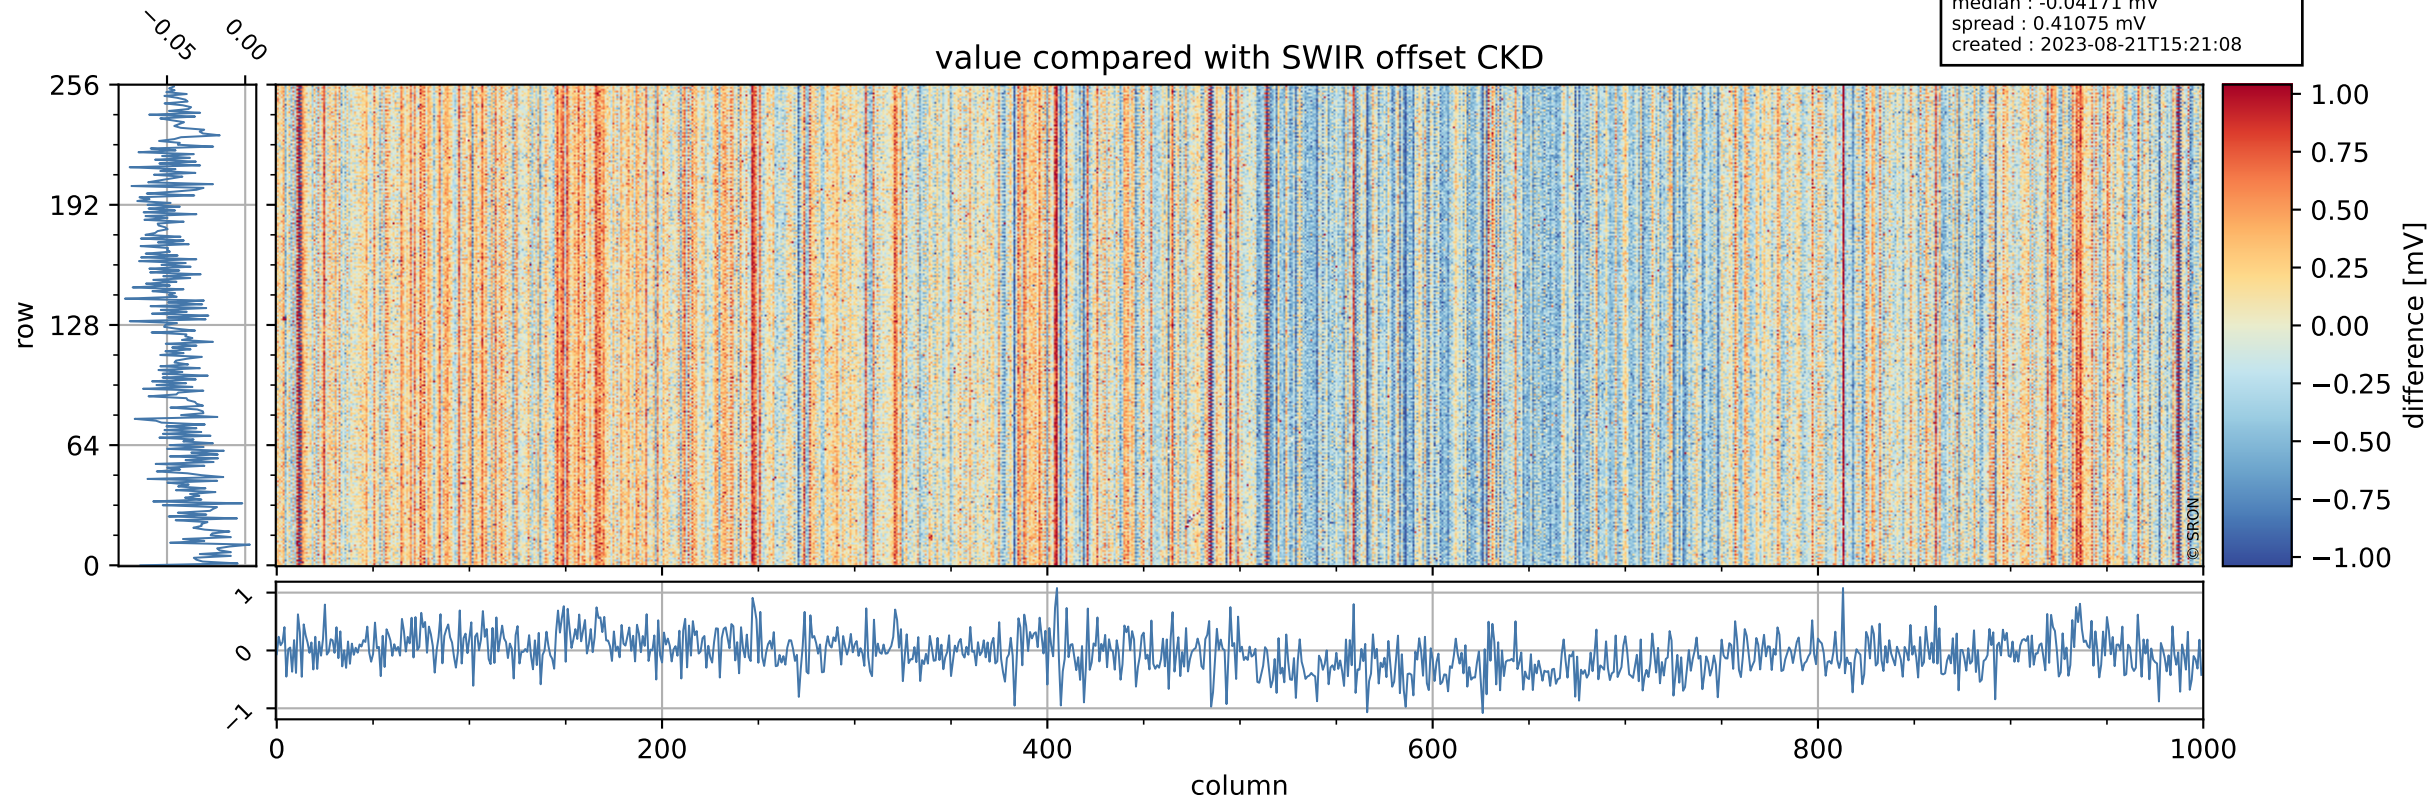

Tropomi SWIR offset (official)

orbits : 19 in [25087, 25132]
coverage : 2022-08-16 / 2022-08-19
median : 0.52597 V
spread : 0.035911 V
created : 2023-08-21T15:21:07

value detector map

Tropomi SWIR offset (official)

orbits : 19 in [25087, 25132]
coverage : 2022-08-16 / 2022-08-19
median : 28.989 μV
spread : 14.598 μV
created : 2023-08-21T15:21:08

Tropomi SWIR offset (official)

orbits : 19 in [25087, 25132]
coverage : 2022-08-16 / 2022-08-19
median : -0.04171 mV
spread : 0.41075 mV
created : 2023-08-21T15:21:08

value compared with SWIR offset CKD

Tropomi SWIR offset (official) ground-tracks of Sentinel-5P

orbits : 19 in [25087, 25132]
coverage : 2022-08-16 / 2022-08-19
created : 2023-08-21T15:21:08

Tropomi SWIR offset (official)

orbits : [2827, 25132]
coverage : 2018-04-30 / 2022-08-19
created : 2023-08-21T15:21:09

trend of detector median & temperatures