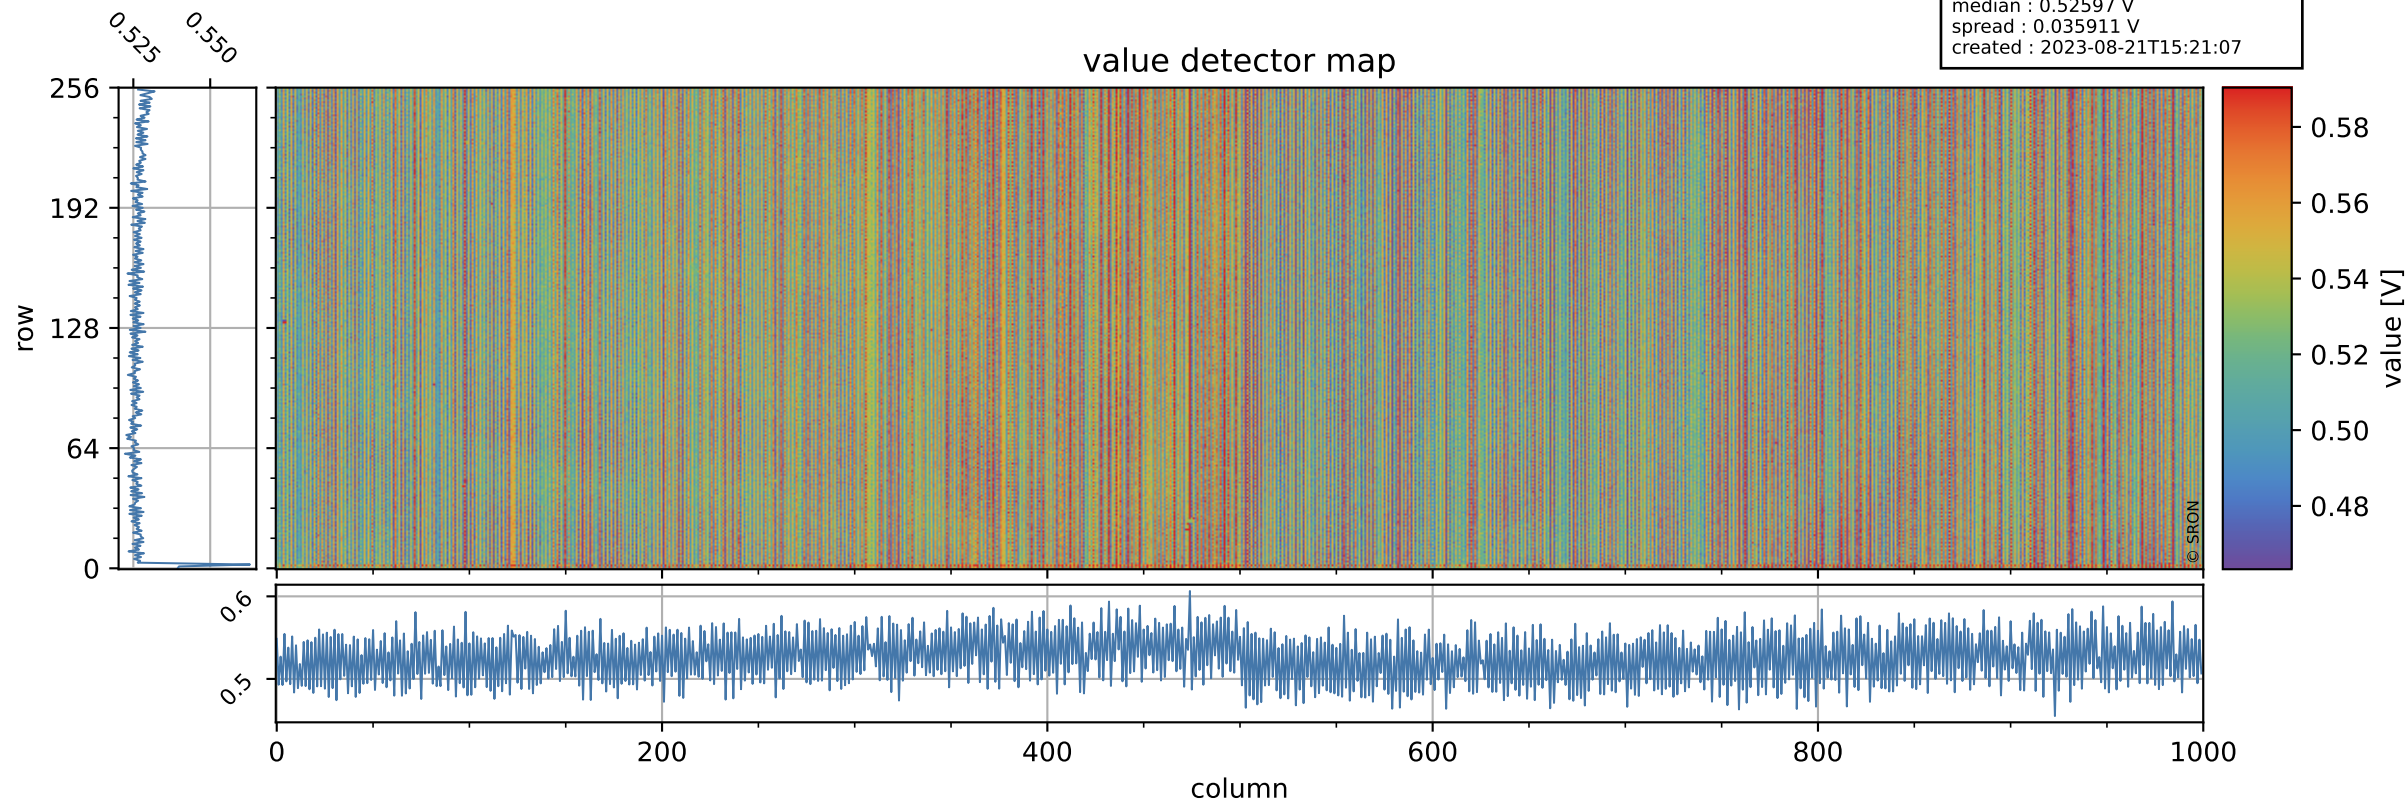

Tropomi SWIR offset (official)

orbits : 19 in [25087, 25132]
coverage : 2022-08-16 / 2022-08-19
median : 0.52597 V
spread : 0.035911 V
created : 2023-08-21T15:21:07

value detector map

Tropomi SWIR offset (official)

orbits : 19 in [25087, 25132]
coverage : 2022-08-16 / 2022-08-19
median : 28.989 μV
spread : 14.598 μV
created : 2023-08-21T15:21:08

Tropomi SWIR offset (official)

orbits : 19 in [25087, 25132]
coverage : 2022-08-16 / 2022-08-19
median : -0.04171 mV
spread : 0.41075 mV
created : 2023-08-21T15:21:08

value compared with SWIR offset CKD

Tropomi SWIR offset (official) ground-tracks of Sentinel-5P

orbits : 19 in [25087, 25132]
coverage : 2022-08-16 / 2022-08-19
created : 2023-08-21T15:21:08

Tropomi SWIR offset (official)

orbits : [2827, 25132]
coverage : 2018-04-30 / 2022-08-19
created : 2023-08-21T15:21:09

trend of detector median & temperatures