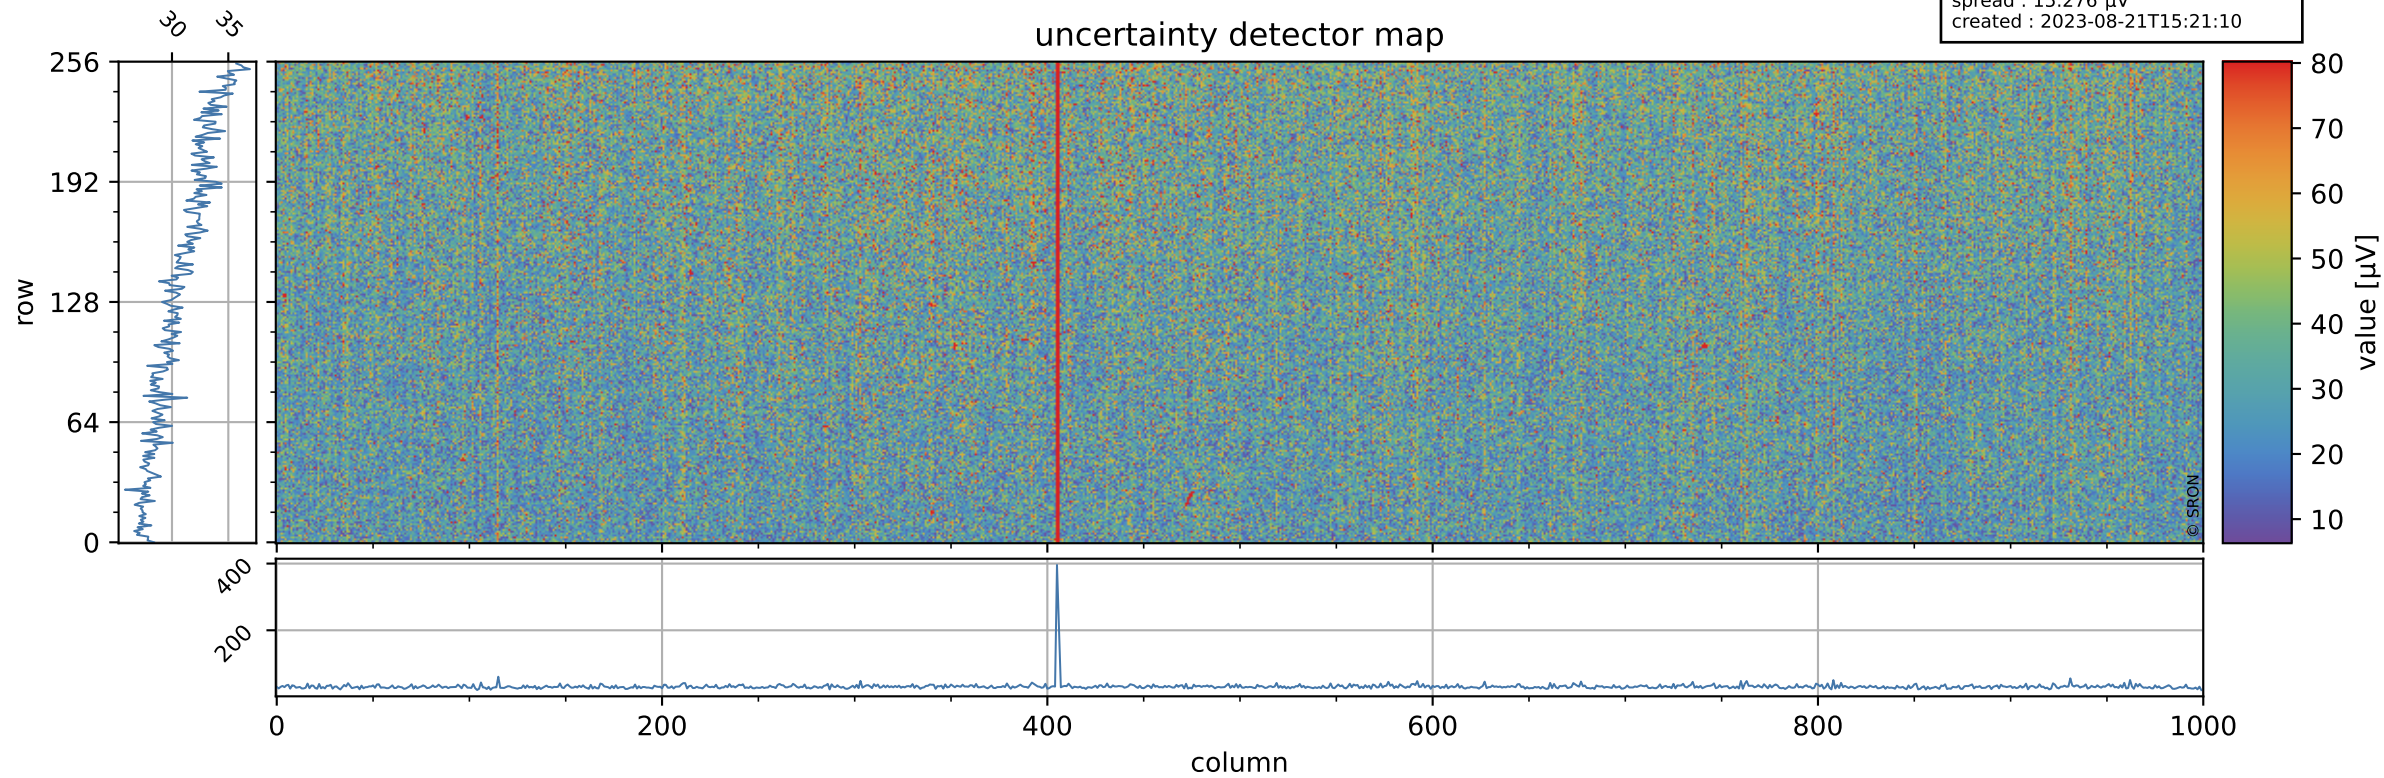

# Tropomi SWIR offset (official)

orbits : 20 in [25102, 25147]  
coverage : 2022-08-17 / 2022-08-20  
median : 0.52597 V  
spread : 0.035912 V  
created : 2023-08-21T15:21:10

## value detector map

# Tropomi SWIR offset (official)

orbits : 20 in [25102, 25147]  
coverage : 2022-08-17 / 2022-08-20  
median : 30.949  $\mu\text{V}$   
spread : 15.276  $\mu\text{V}$   
created : 2023-08-21T15:21:10

# Tropomi SWIR offset (official) ground-tracks of Sentinel-5P

orbits : 20 in [25102, 25147]  
coverage : 2022-08-17 / 2022-08-20  
created : 2023-08-21T15:21:11