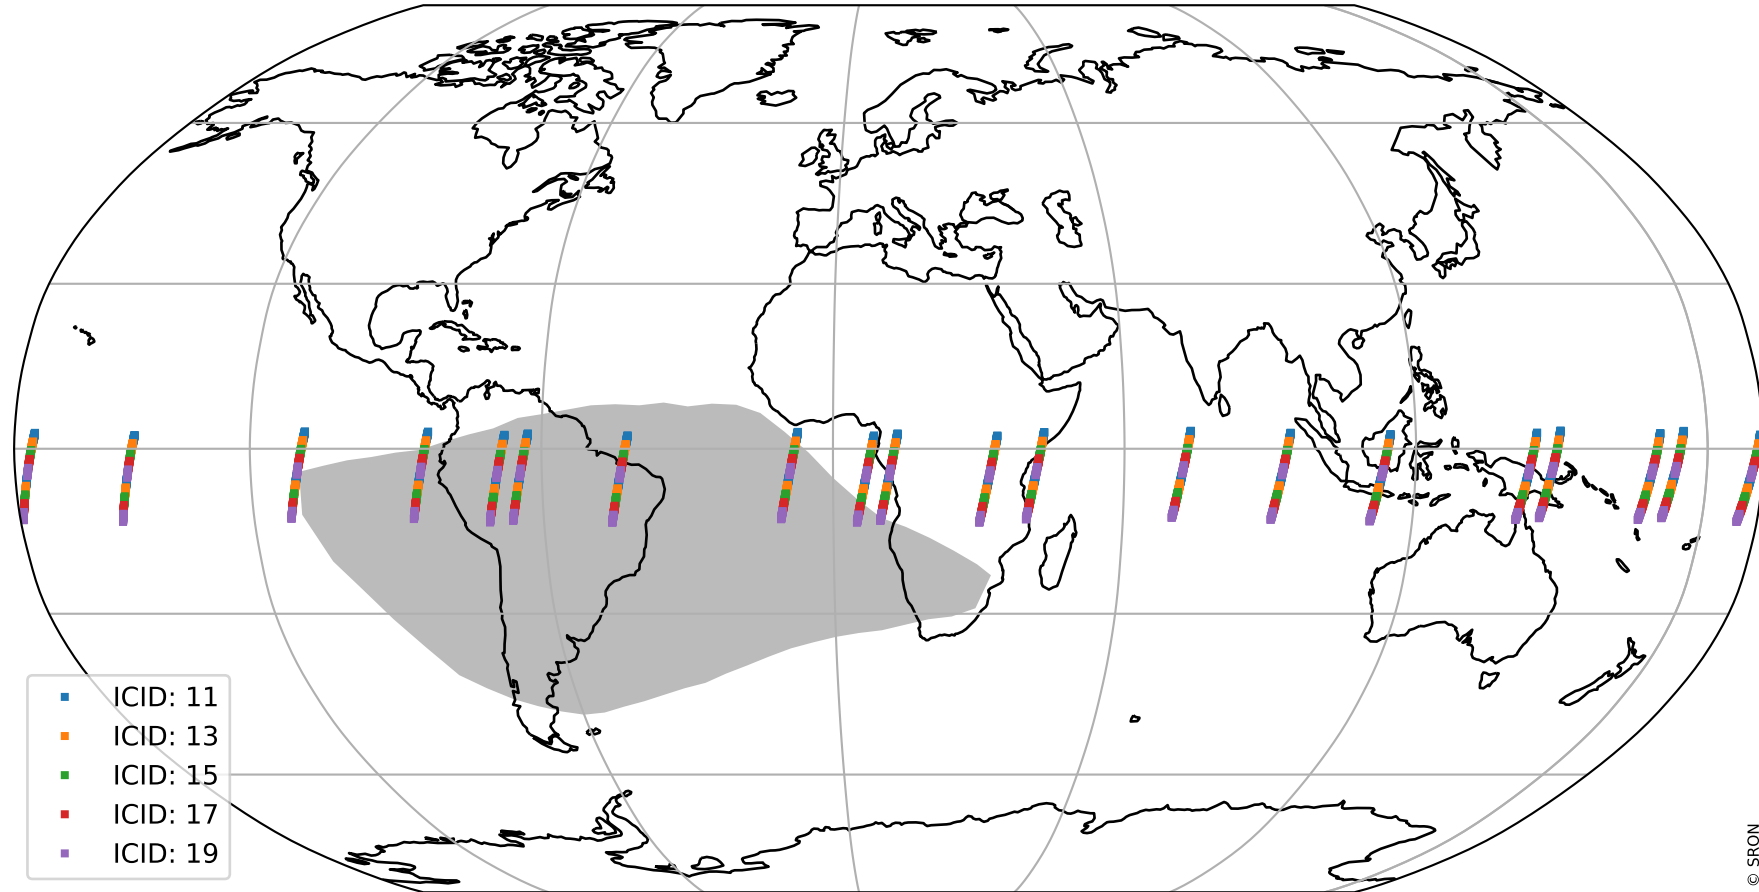

# Tropomi SWIR offset (official)

orbits : 20 in [25102, 25147]  
coverage : 2022-08-17 / 2022-08-20  
median : 30.949  $\mu\text{V}$   
spread : 15.276  $\mu\text{V}$   
created : 2023-08-21T15:21:10

# Tropomi SWIR offset (official)

orbits : 20 in [25102, 25147]  
coverage : 2022-08-17 / 2022-08-20  
median : -0.037895 mV  
spread : 0.40958 mV  
created : 2023-08-21T15:21:11

value compared with SWIR offset CKD

# Tropomi SWIR offset (official) ground-tracks of Sentinel-5P

orbits : 20 in [25102, 25147]  
coverage : 2022-08-17 / 2022-08-20  
created : 2023-08-21T15:21:11

# Tropomi SWIR offset (official)

orbits : [2827, 25147]  
coverage : 2018-04-30 / 2022-08-20  
created : 2023-08-21T15:21:11