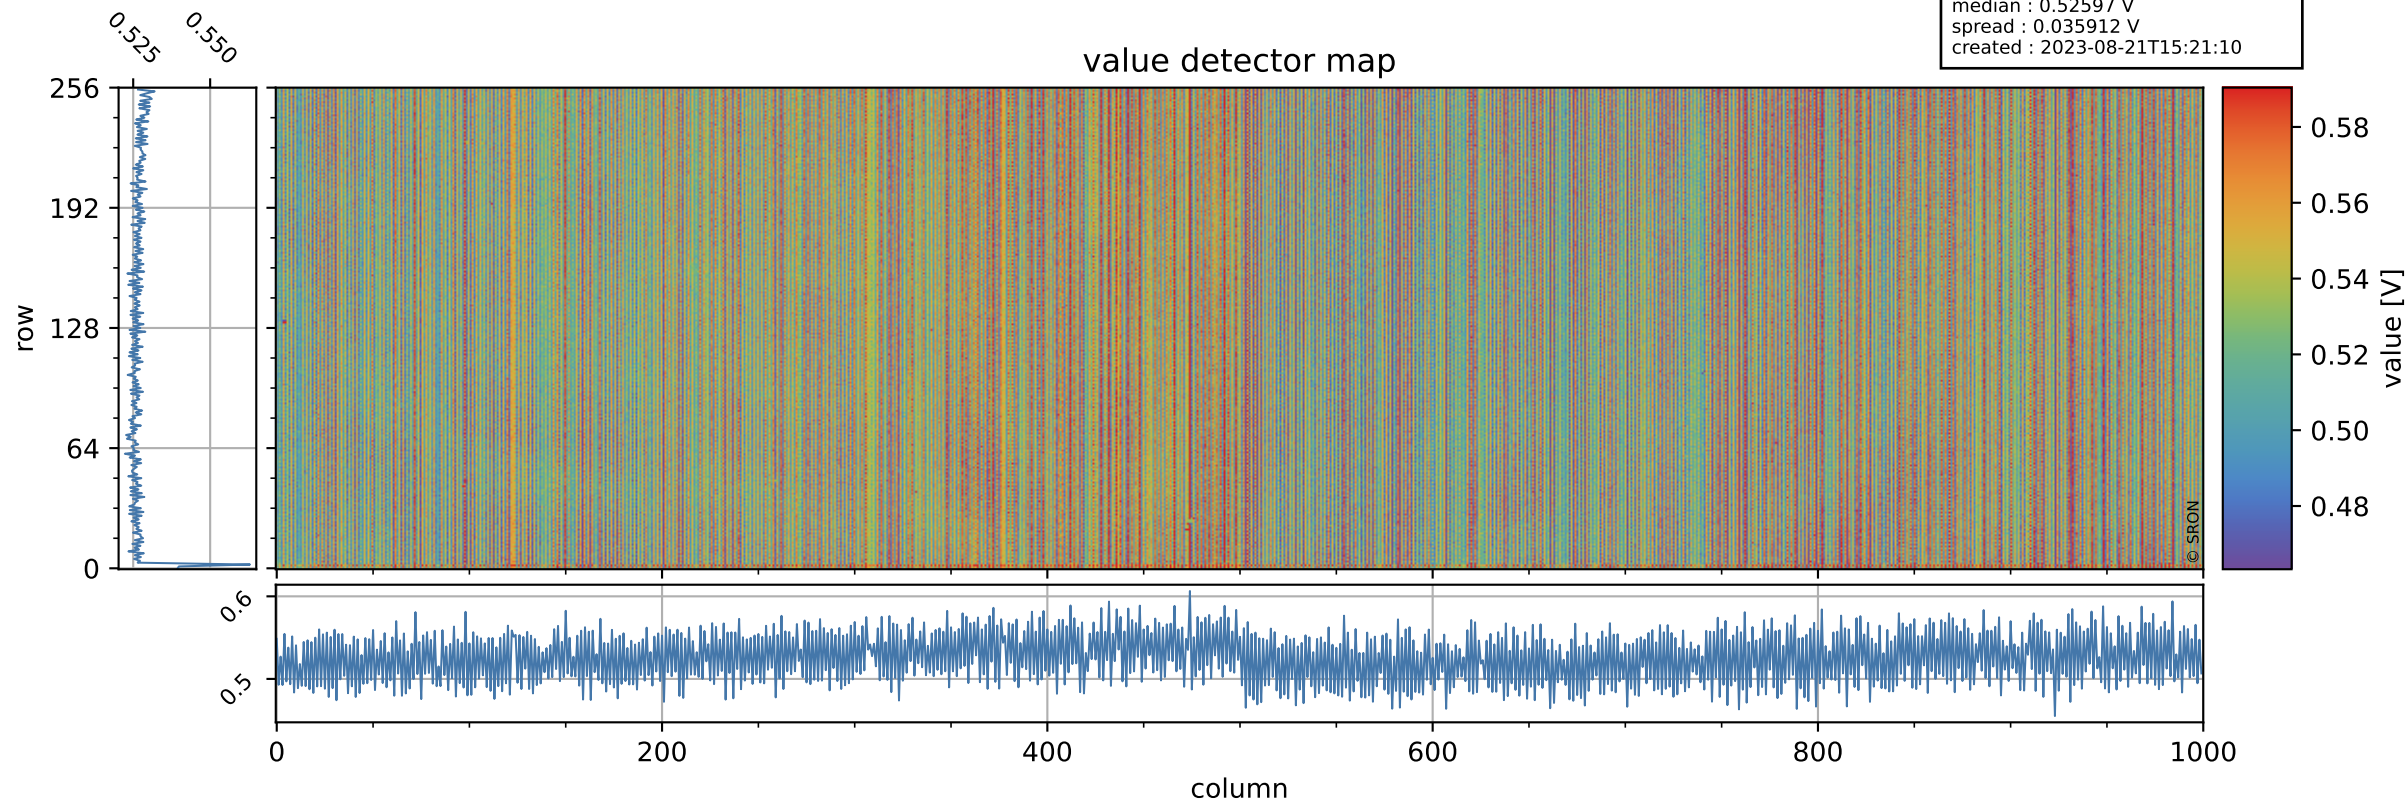

# Tropomi SWIR offset (official)

orbits : 20 in [25102, 25147]  
coverage : 2022-08-17 / 2022-08-20  
median : 0.52597 V  
spread : 0.035912 V  
created : 2023-08-21T15:21:10

## value detector map

# Tropomi SWIR offset (official)

orbits : 20 in [25102, 25147]  
coverage : 2022-08-17 / 2022-08-20  
median : 30.949  $\mu\text{V}$   
spread : 15.276  $\mu\text{V}$   
created : 2023-08-21T15:21:10

# Tropomi SWIR offset (official) ground-tracks of Sentinel-5P

orbits : 20 in [25102, 25147]  
coverage : 2022-08-17 / 2022-08-20  
created : 2023-08-21T15:21:11