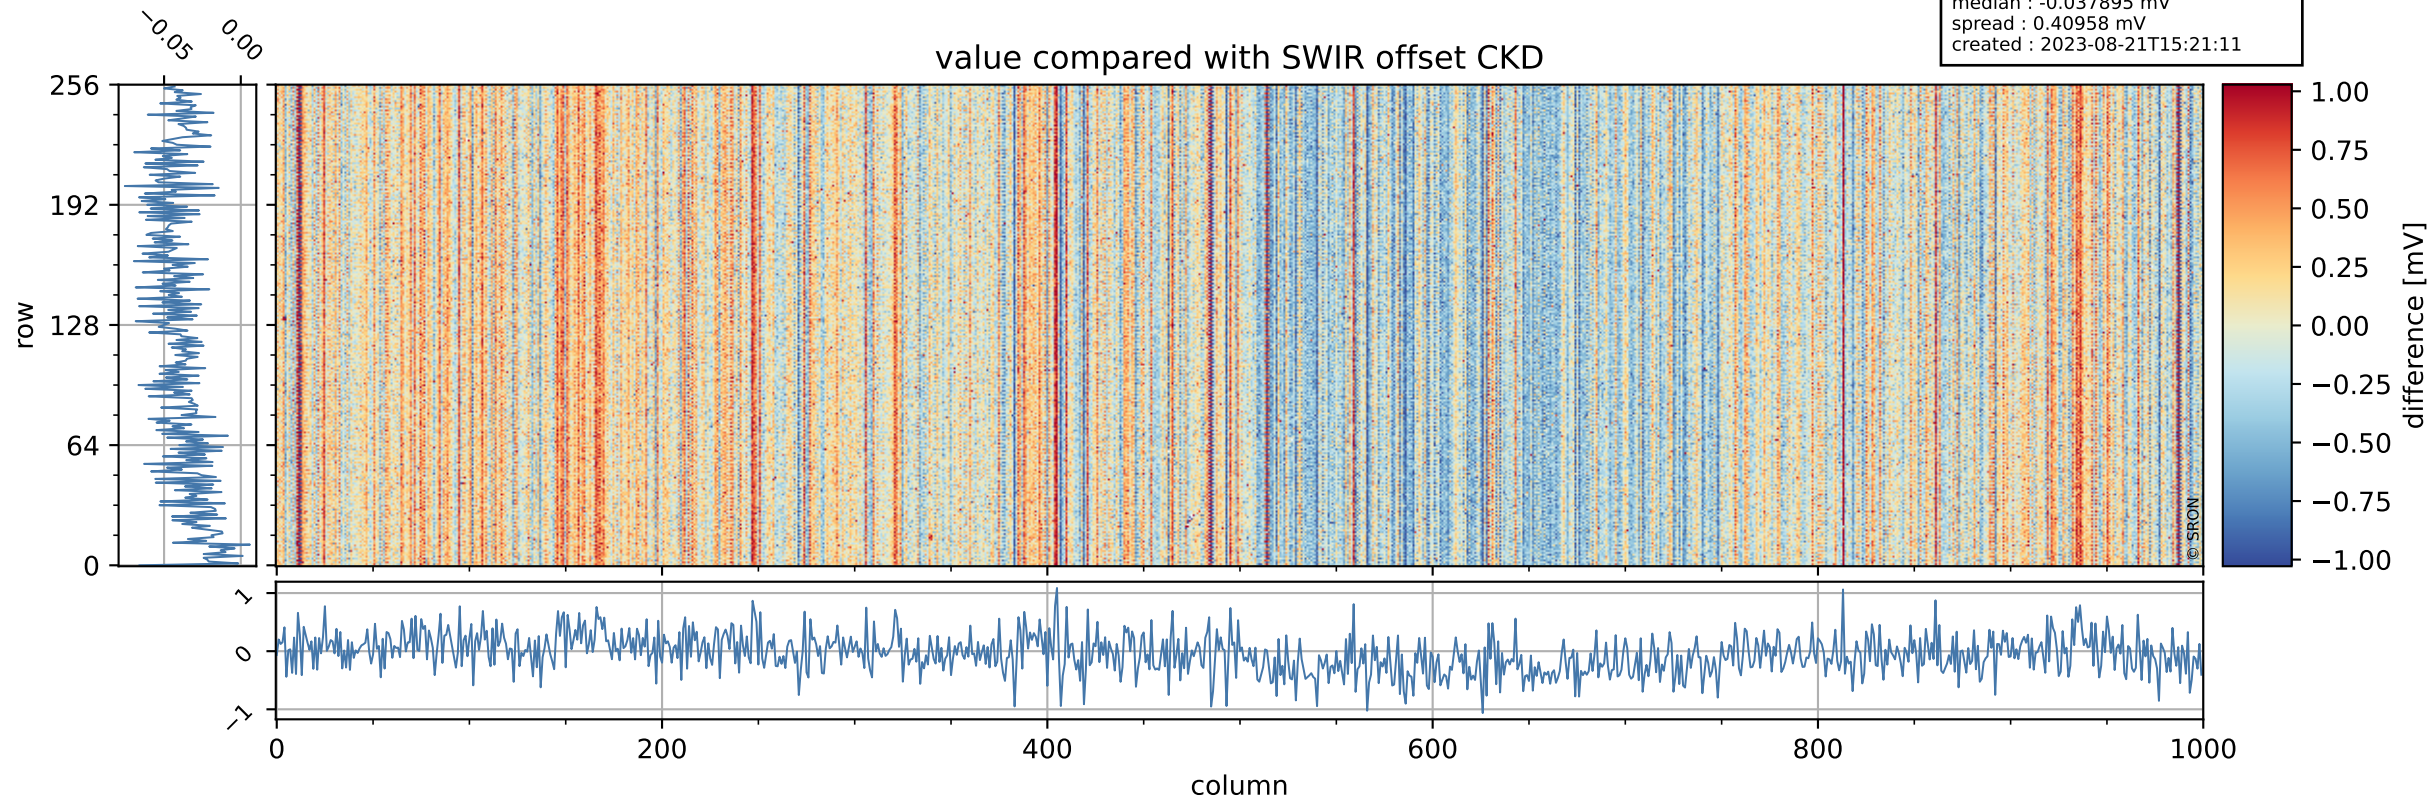

## value detector map

# Tropomi SWIR offset (official)

orbits : 20 in [25102, 25147]  
coverage : 2022-08-17 / 2022-08-20  
median : 30.949  $\mu\text{V}$   
spread : 15.276  $\mu\text{V}$   
created : 2023-08-21T15:21:10

# Tropomi SWIR offset (official)

orbits : 20 in [25102, 25147]  
coverage : 2022-08-17 / 2022-08-20  
median : -0.037895 mV  
spread : 0.40958 mV  
created : 2023-08-21T15:21:11

value compared with SWIR offset CKD

# Tropomi SWIR offset (official) ground-tracks of Sentinel-5P

orbits : 20 in [25102, 25147]  
coverage : 2022-08-17 / 2022-08-20  
created : 2023-08-21T15:21:11