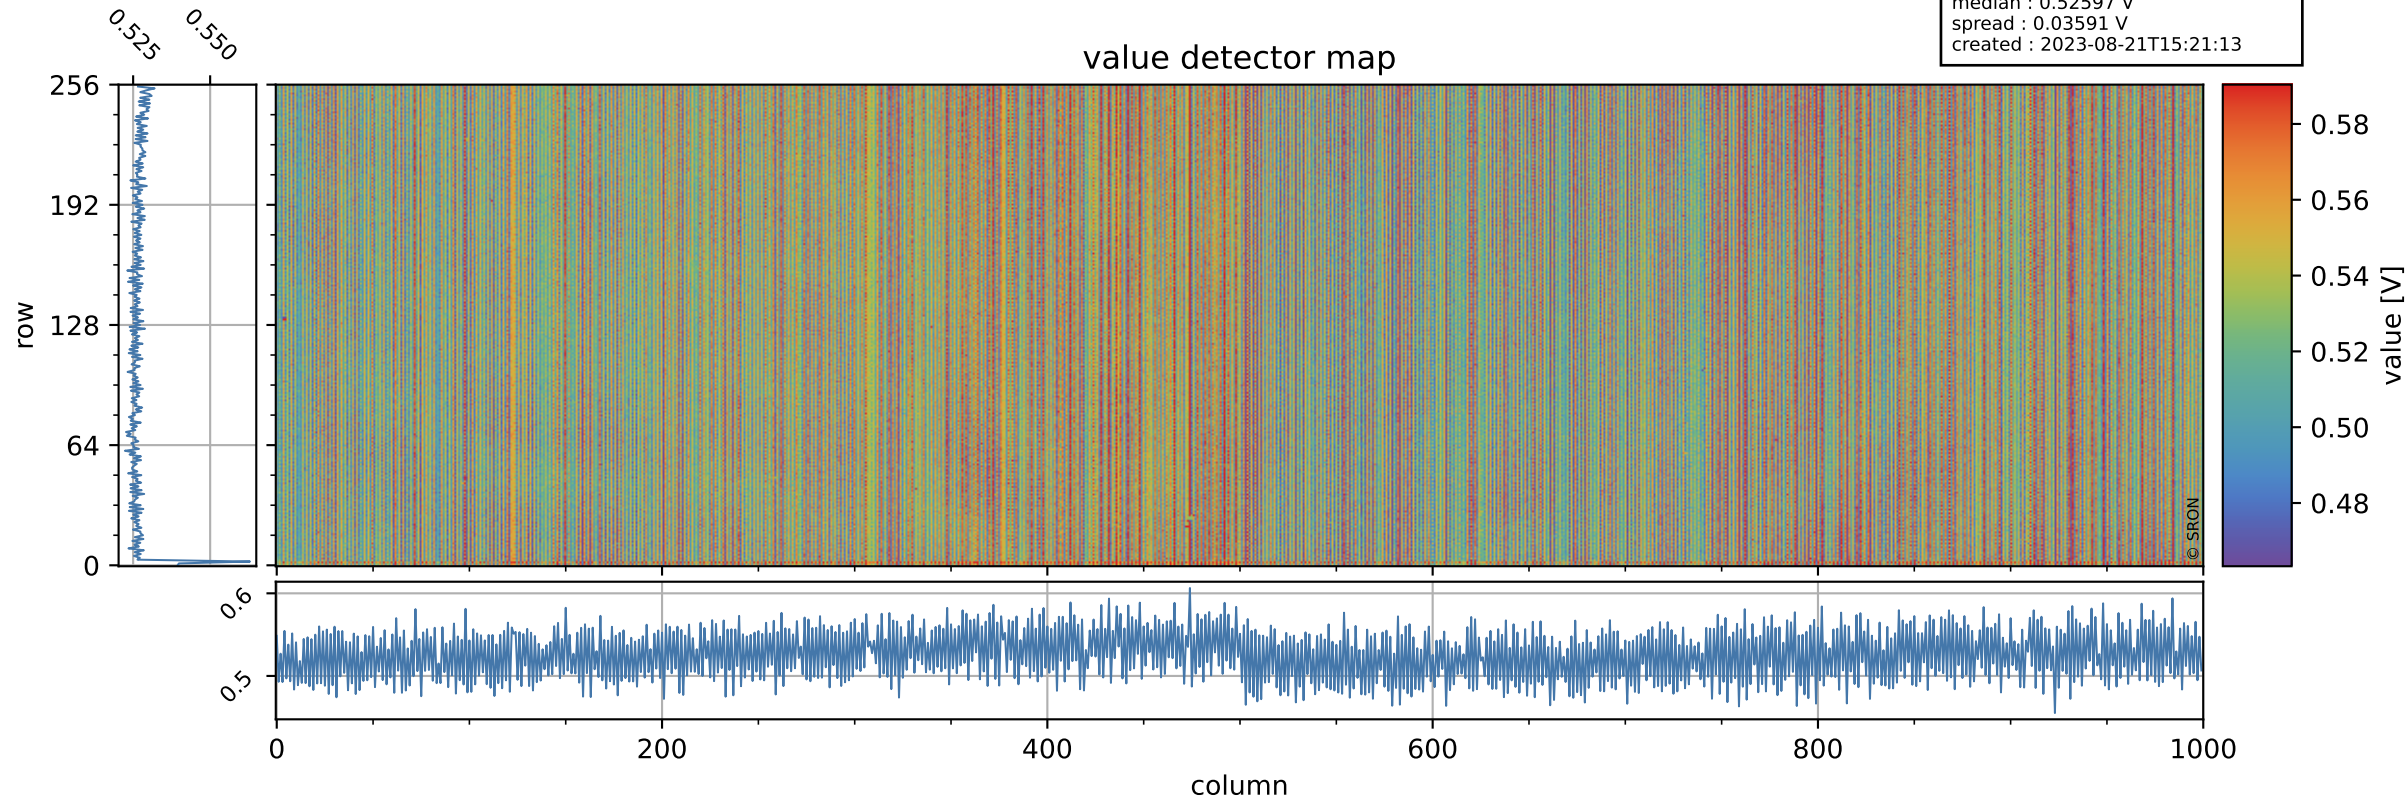

Tropomi SWIR offset (official)

orbits : 19 in [25117, 25162]
coverage : 2022-08-18 / 2022-08-21
median : 0.52597 V
spread : 0.03591 V
created : 2023-08-21T15:21:13

value detector map

Tropomi SWIR offset (official)

orbits : 19 in [25117, 25162]
coverage : 2022-08-18 / 2022-08-21
median : 31.579 μV
spread : 15.595 μV
created : 2023-08-21T15:21:13

Tropomi SWIR offset (official)

orbits : 19 in [25117, 25162]
coverage : 2022-08-18 / 2022-08-21
median : -0.041853 mV
spread : 0.4082 mV
created : 2023-08-21T15:21:14

value compared with SWIR offset CKD

Tropomi SWIR offset (official) ground-tracks of Sentinel-5P

orbits : 19 in [25117, 25162]
coverage : 2022-08-18 / 2022-08-21
created : 2023-08-21T15:21:14

Tropomi SWIR offset (official)

orbits : [2827, 25162]
coverage : 2018-04-30 / 2022-08-21
created : 2023-08-21T15:21:15

trend of detector median & temperatures