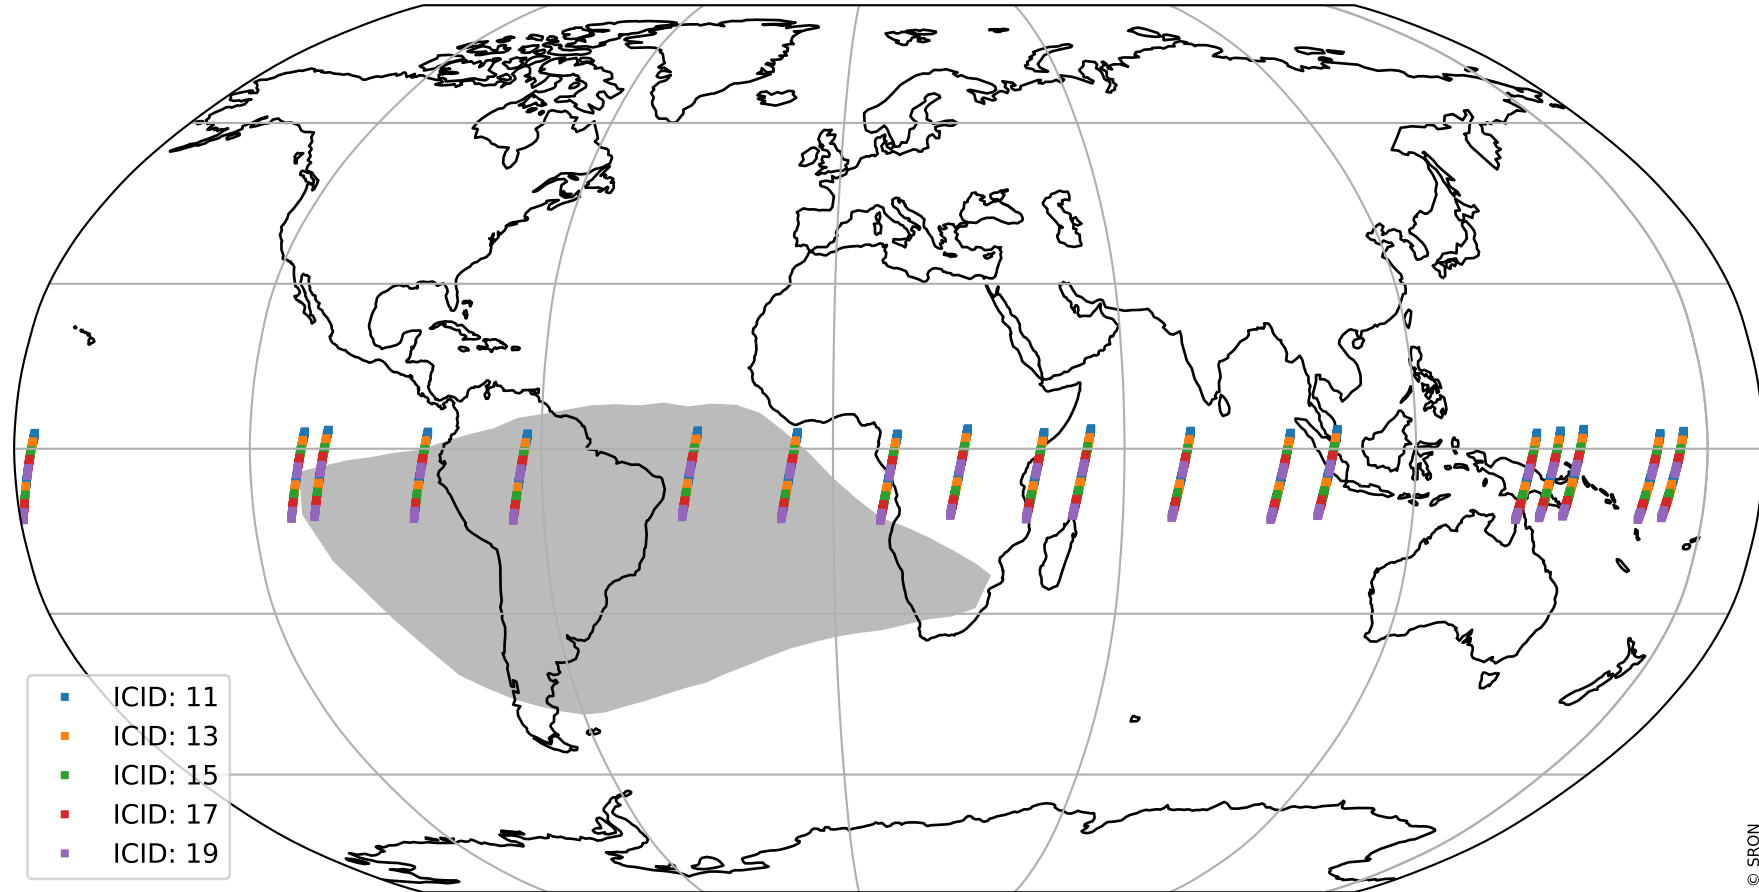

Tropomi SWIR offset (official)

orbits : 19 in [25117, 25162]
coverage : 2022-08-18 / 2022-08-21
median : 0.52597 V
spread : 0.03591 V
created : 2023-08-21T15:21:13

value detector map

Tropomi SWIR offset (official)

orbits : 19 in [25117, 25162]
coverage : 2022-08-18 / 2022-08-21
median : 31.579 μV
spread : 15.595 μV
created : 2023-08-21T15:21:13

Tropomi SWIR offset (official)

orbits : 19 in [25117, 25162]
coverage : 2022-08-18 / 2022-08-21
median : -0.041853 mV
spread : 0.4082 mV
created : 2023-08-21T15:21:14

value compared with SWIR offset CKD

Tropomi SWIR offset (official) ground-tracks of Sentinel-5P

orbits : 19 in [25117, 25162]
coverage : 2022-08-18 / 2022-08-21
created : 2023-08-21T15:21:14

Tropomi SWIR offset (official)

orbits : [2827, 25162]
coverage : 2018-04-30 / 2022-08-21
created : 2023-08-21T15:21:15

trend of detector median & temperatures