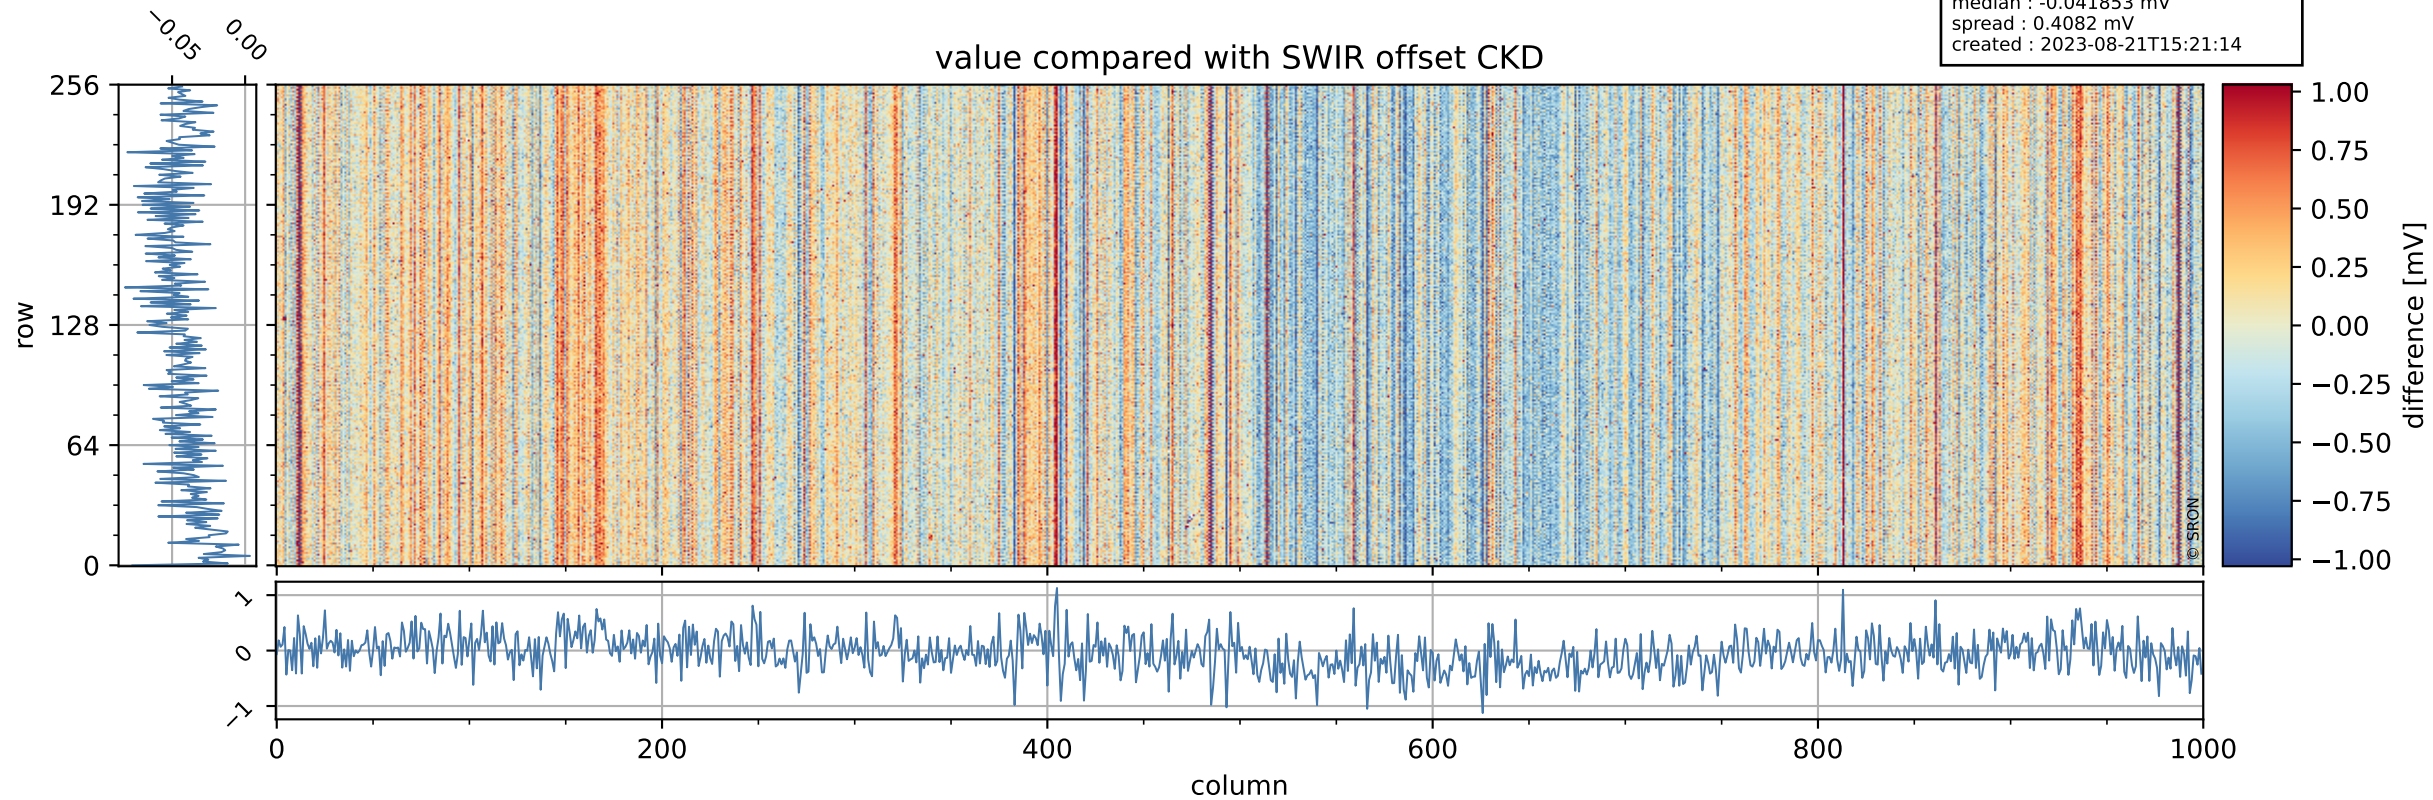

Tropomi SWIR offset (official)

orbits : 19 in [25117, 25162]
coverage : 2022-08-18 / 2022-08-21
median : 0.52597 V
spread : 0.03591 V
created : 2023-08-21T15:21:13

value detector map

Tropomi SWIR offset (official)

orbits : 19 in [25117, 25162]
coverage : 2022-08-18 / 2022-08-21
median : 31.579 μV
spread : 15.595 μV
created : 2023-08-21T15:21:13

Tropomi SWIR offset (official)

orbits : 19 in [25117, 25162]
coverage : 2022-08-18 / 2022-08-21
median : -0.041853 mV
spread : 0.4082 mV
created : 2023-08-21T15:21:14

value compared with SWIR offset CKD

Tropomi SWIR offset (official) ground-tracks of Sentinel-5P

orbits : 19 in [25117, 25162]
coverage : 2022-08-18 / 2022-08-21
created : 2023-08-21T15:21:14

Tropomi SWIR offset (official)

orbits : [2827, 25162]
coverage : 2018-04-30 / 2022-08-21
created : 2023-08-21T15:21:15

trend of detector median & temperatures