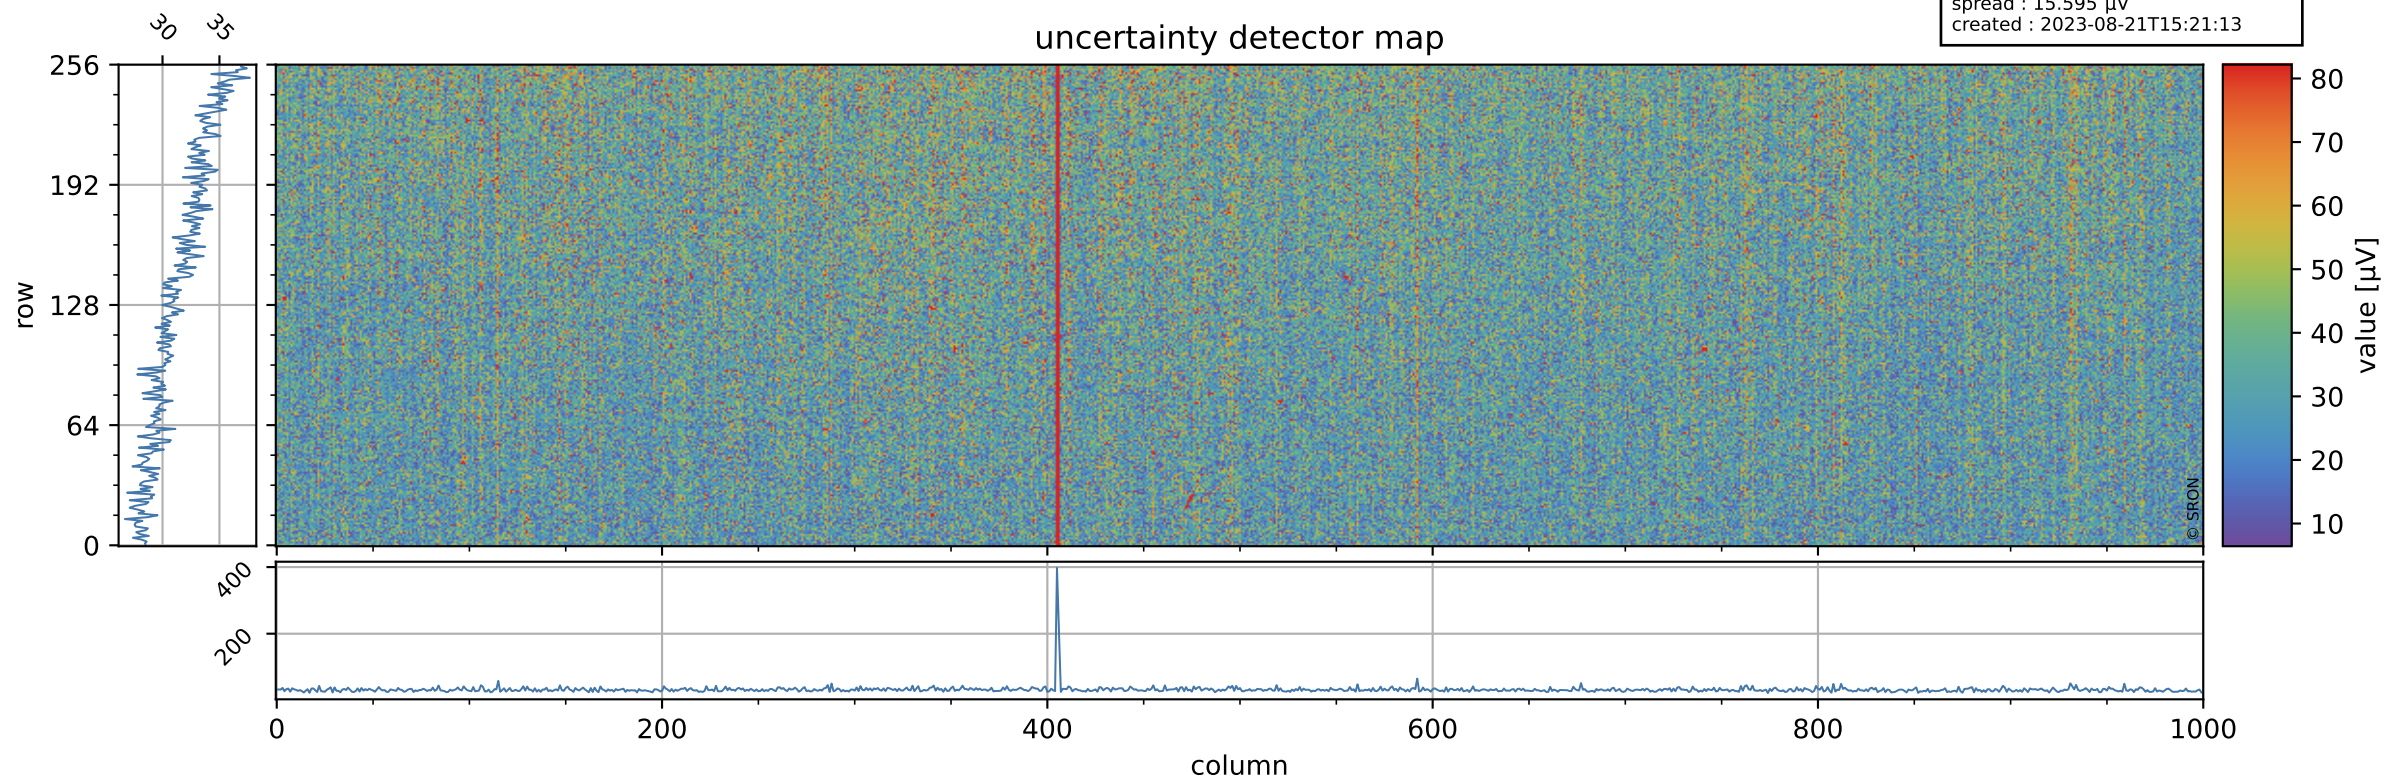

Tropomi SWIR offset (official)

orbits : 19 in [25117, 25162]
coverage : 2022-08-18 / 2022-08-21
median : 0.52597 V
spread : 0.03591 V
created : 2023-08-21T15:21:13

value detector map

Tropomi SWIR offset (official)

orbits : 19 in [25117, 25162]
coverage : 2022-08-18 / 2022-08-21
median : 31.579 μV
spread : 15.595 μV
created : 2023-08-21T15:21:13

Tropomi SWIR offset (official)

orbits : 19 in [25117, 25162]
coverage : 2022-08-18 / 2022-08-21
median : -0.041853 mV
spread : 0.4082 mV
created : 2023-08-21T15:21:14

value compared with SWIR offset CKD

Tropomi SWIR offset (official) ground-tracks of Sentinel-5P

orbits : 19 in [25117, 25162]
coverage : 2022-08-18 / 2022-08-21
created : 2023-08-21T15:21:14

Tropomi SWIR offset (official)

orbits : [2827, 25162]
coverage : 2018-04-30 / 2022-08-21
created : 2023-08-21T15:21:15

trend of detector median & temperatures