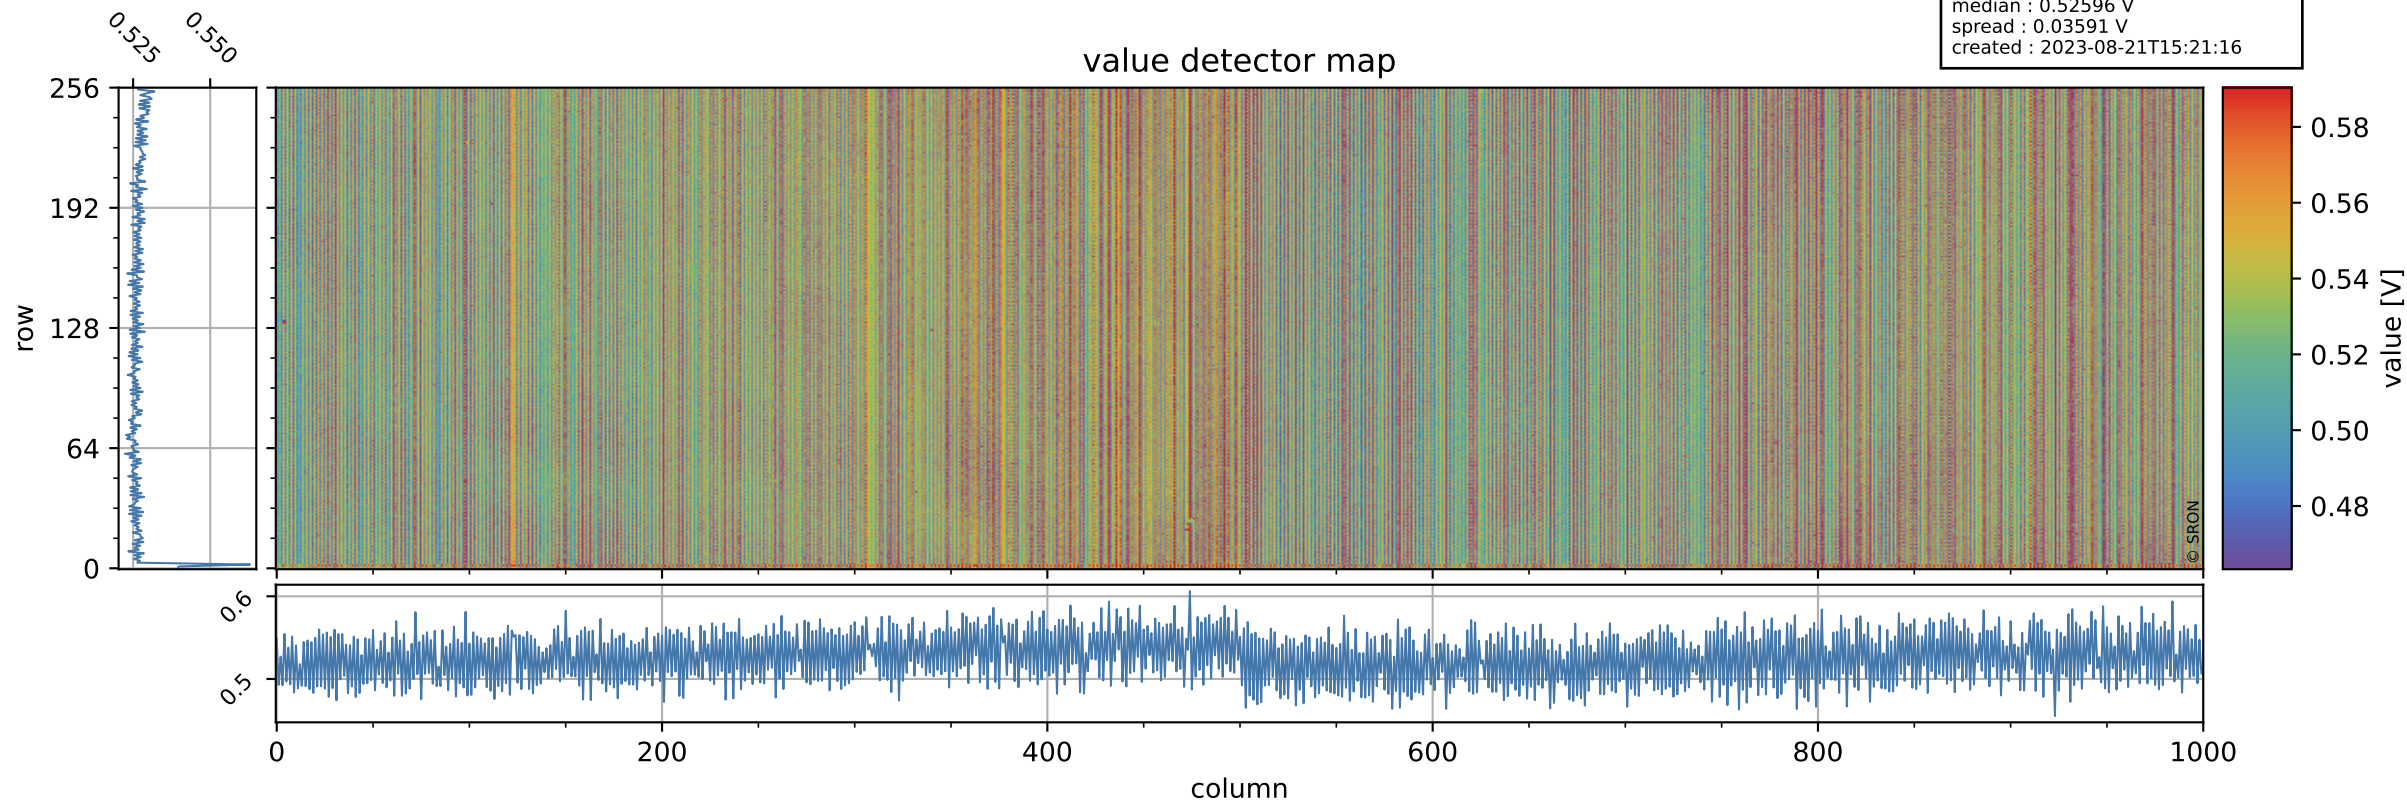

Tropomi SWIR offset (official)

orbits : 19 in [25132, 25177]
coverage : 2022-08-19 / 2022-08-22
median : 0.52596 V
spread : 0.03591 V
created : 2023-08-21T15:21:16

value detector map

Tropomi SWIR offset (official)

orbits : 19 in [25132, 25177]
coverage : 2022-08-19 / 2022-08-22
median : 32.156 μV
spread : 15.799 μV
created : 2023-08-21T15:21:16

Tropomi SWIR offset (official)

orbits : 19 in [25132, 25177]
coverage : 2022-08-19 / 2022-08-22
median : -0.048965 mV
spread : 0.40765 mV
created : 2023-08-21T15:21:16

value compared with SWIR offset CKD

Tropomi SWIR offset (official) ground-tracks of Sentinel-5P

orbits : 19 in [25132, 25177]
coverage : 2022-08-19 / 2022-08-22
created : 2023-08-21T15:21:17

Tropomi SWIR offset (official)

orbits : [2827, 25177]
coverage : 2018-04-30 / 2022-08-22
created : 2023-08-21T15:21:17

trend of detector median & temperatures