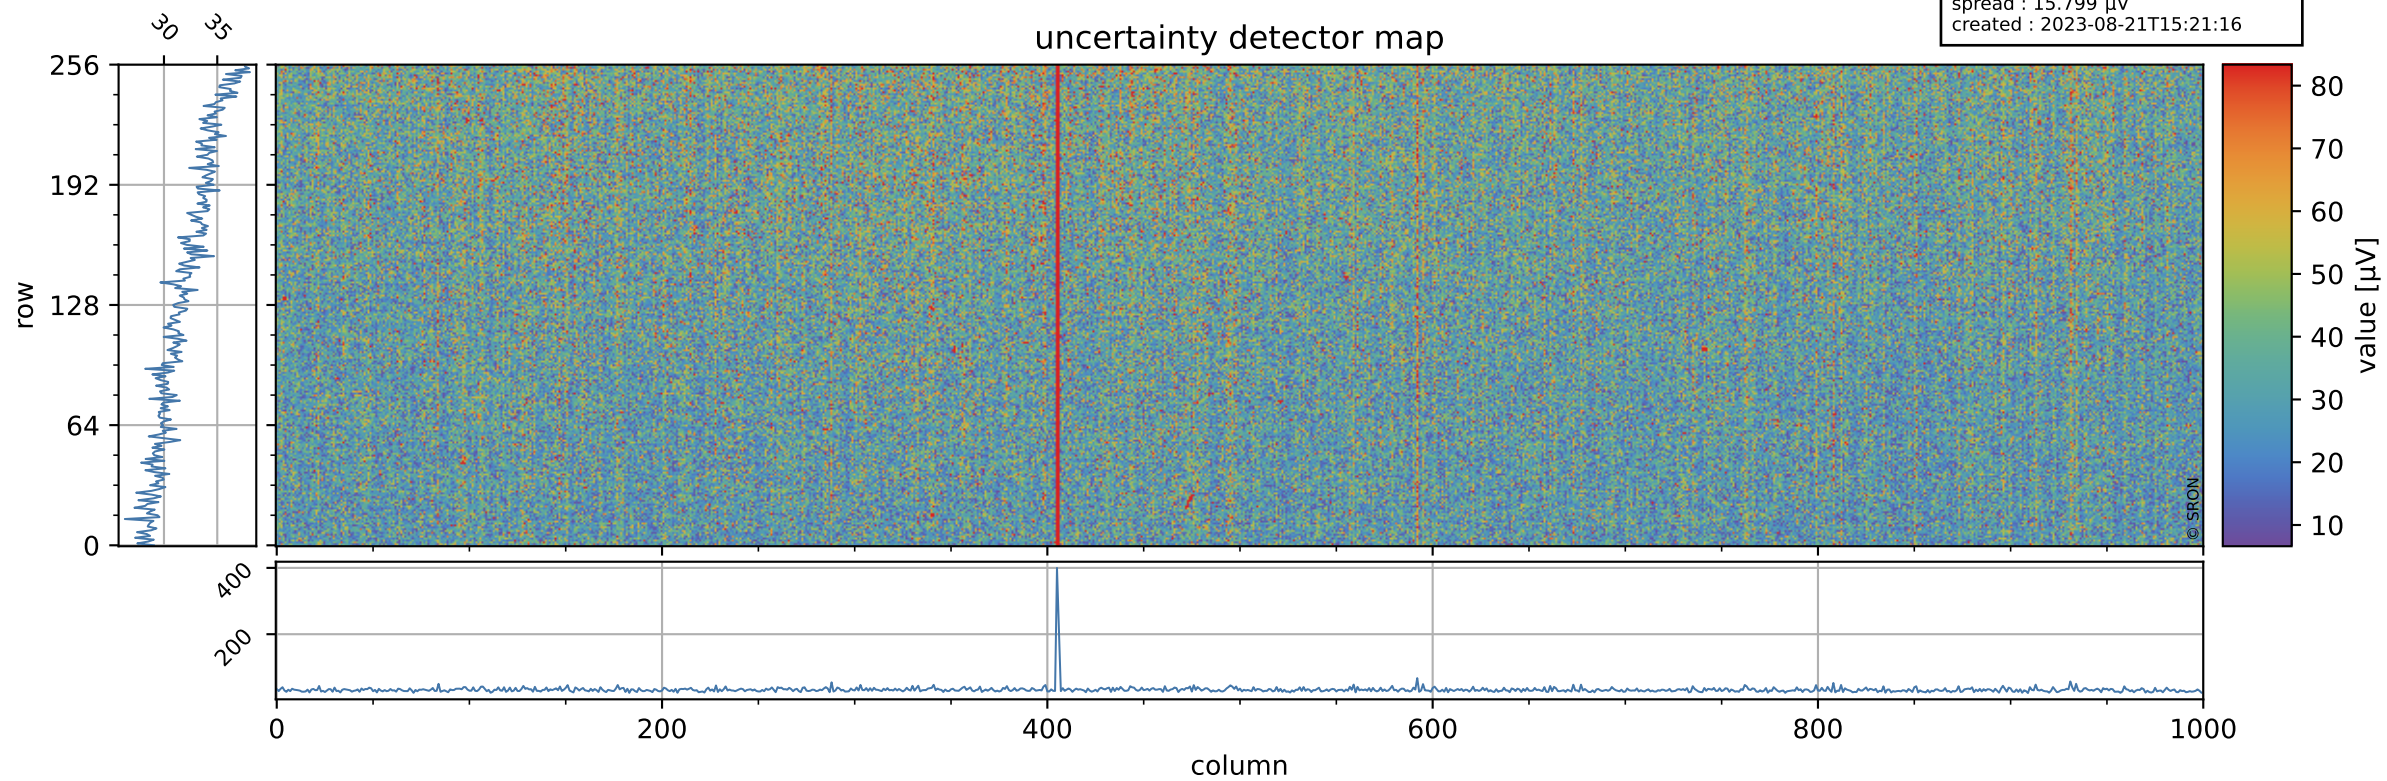

Tropomi SWIR offset (official)

orbits : 19 in [25132, 25177]
coverage : 2022-08-19 / 2022-08-22
median : 0.52596 V
spread : 0.03591 V
created : 2023-08-21T15:21:16

value detector map

Tropomi SWIR offset (official)

orbits : 19 in [25132, 25177]
coverage : 2022-08-19 / 2022-08-22
median : 32.156 μV
spread : 15.799 μV
created : 2023-08-21T15:21:16

Tropomi SWIR offset (official)

orbits : 19 in [25132, 25177]
coverage : 2022-08-19 / 2022-08-22
median : -0.048965 mV
spread : 0.40765 mV
created : 2023-08-21T15:21:16

value compared with SWIR offset CKD

Tropomi SWIR offset (official) ground-tracks of Sentinel-5P

orbits : 19 in [25132, 25177]
coverage : 2022-08-19 / 2022-08-22
created : 2023-08-21T15:21:17

Tropomi SWIR offset (official)

orbits : [2827, 25177]
coverage : 2018-04-30 / 2022-08-22
created : 2023-08-21T15:21:17

trend of detector median & temperatures