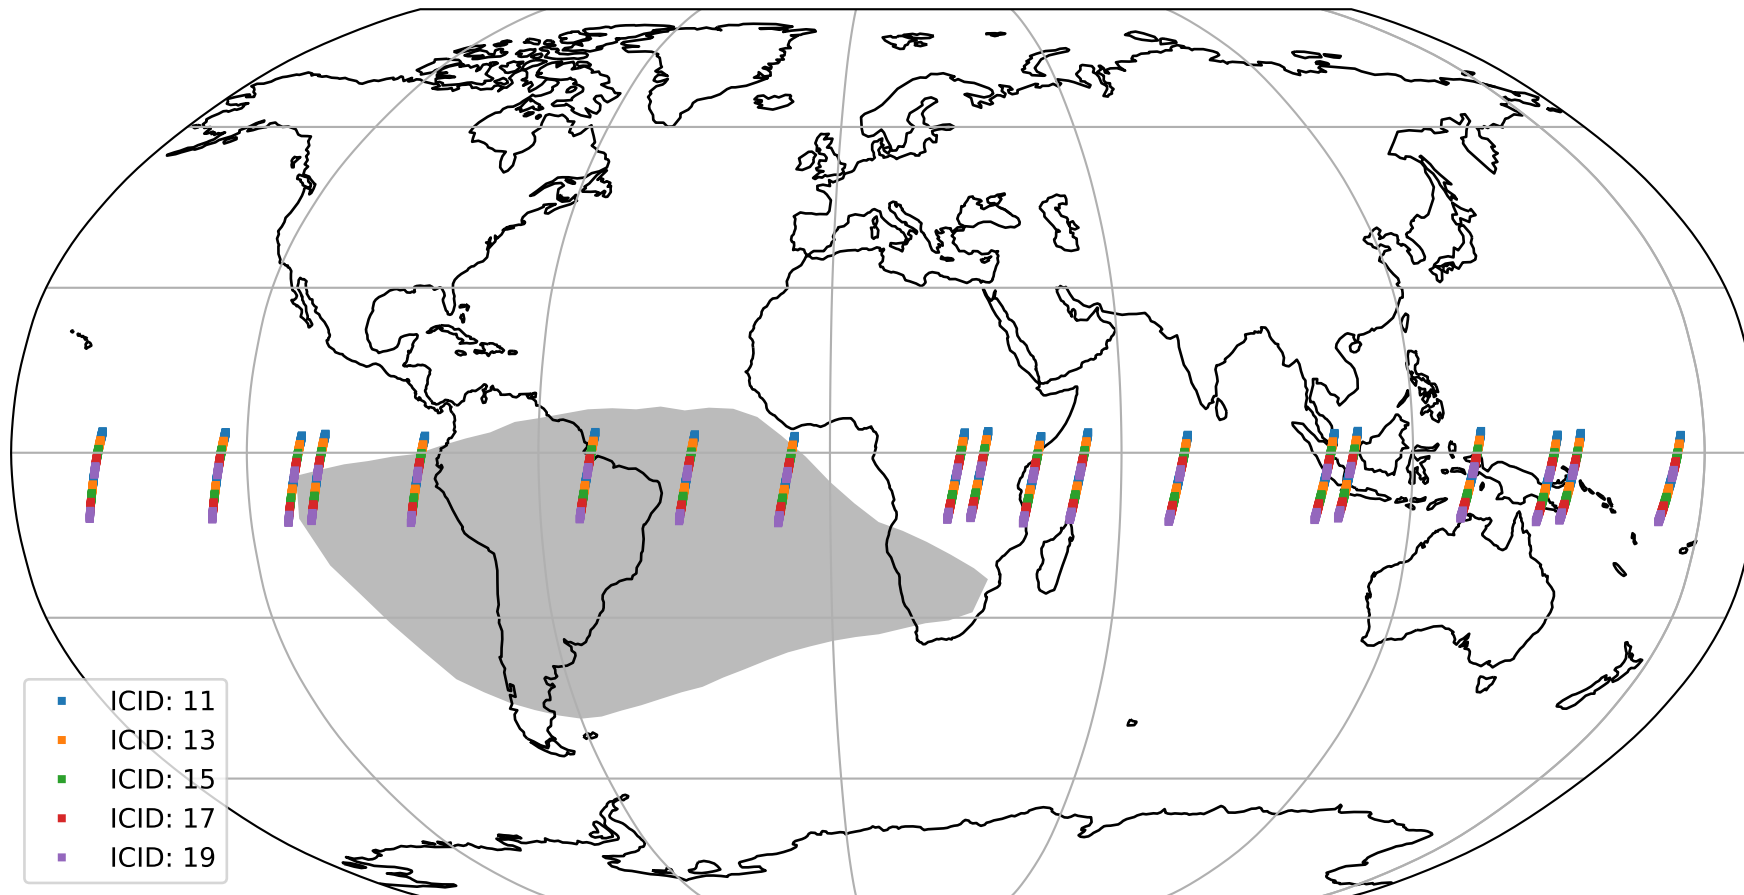

Tropomi SWIR offset (official)

orbits : 19 in [25132, 25177]
coverage : 2022-08-19 / 2022-08-22
median : 0.52596 V
spread : 0.03591 V
created : 2023-08-21T15:21:16

value detector map

Tropomi SWIR offset (official)

orbits : 19 in [25132, 25177]
coverage : 2022-08-19 / 2022-08-22
median : 32.156 μV
spread : 15.799 μV
created : 2023-08-21T15:21:16

Tropomi SWIR offset (official)

orbits : 19 in [25132, 25177]
coverage : 2022-08-19 / 2022-08-22
median : -0.048965 mV
spread : 0.40765 mV
created : 2023-08-21T15:21:16

value compared with SWIR offset CKD

Tropomi SWIR offset (official) ground-tracks of Sentinel-5P

orbits : 19 in [25132, 25177]
coverage : 2022-08-19 / 2022-08-22
created : 2023-08-21T15:21:17

Tropomi SWIR offset (official)

orbits : [2827, 25177]
coverage : 2018-04-30 / 2022-08-22
created : 2023-08-21T15:21:17

trend of detector median & temperatures