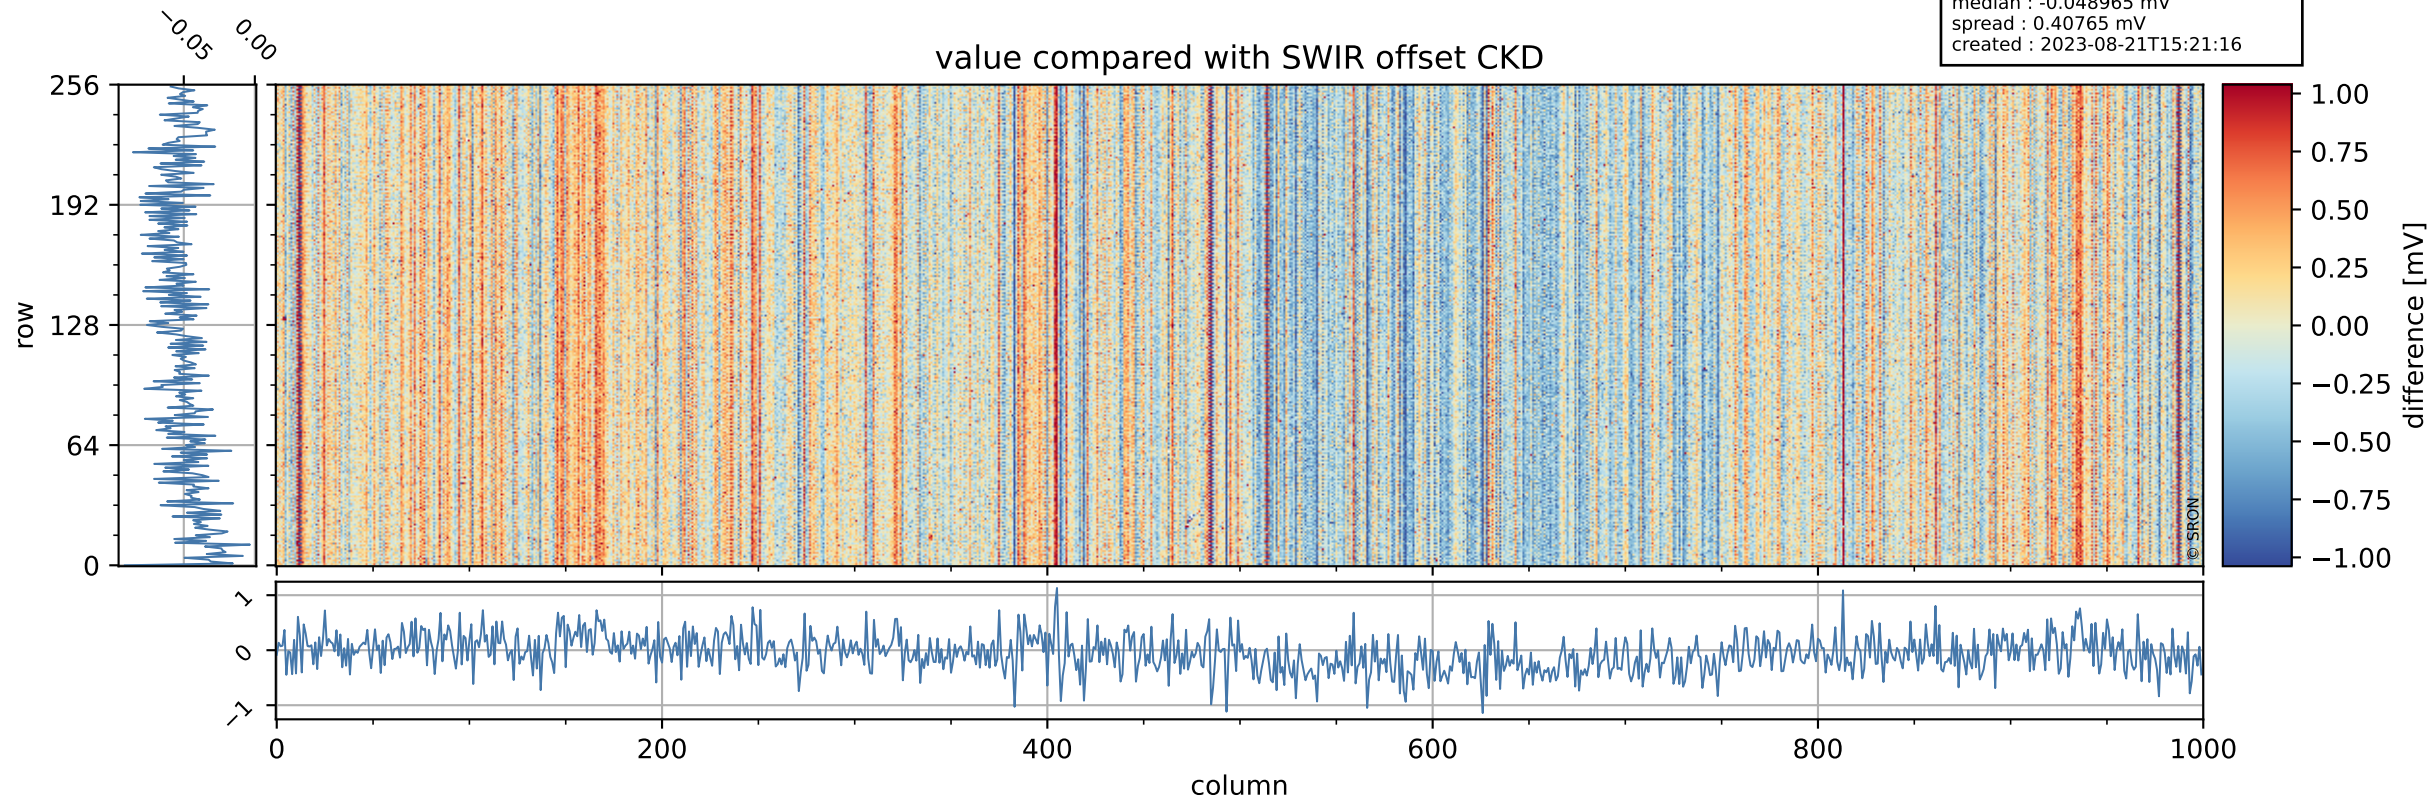

Tropomi SWIR offset (official)

orbits : 19 in [25132, 25177]
coverage : 2022-08-19 / 2022-08-22
median : 0.52596 V
spread : 0.03591 V
created : 2023-08-21T15:21:16

value detector map

Tropomi SWIR offset (official)

orbits : 19 in [25132, 25177]
coverage : 2022-08-19 / 2022-08-22
median : 32.156 μV
spread : 15.799 μV
created : 2023-08-21T15:21:16

Tropomi SWIR offset (official)

orbits : 19 in [25132, 25177]
coverage : 2022-08-19 / 2022-08-22
median : -0.048965 mV
spread : 0.40765 mV
created : 2023-08-21T15:21:16

value compared with SWIR offset CKD

Tropomi SWIR offset (official) ground-tracks of Sentinel-5P

orbits : 19 in [25132, 25177]
coverage : 2022-08-19 / 2022-08-22
created : 2023-08-21T15:21:17

Tropomi SWIR offset (official)

orbits : [2827, 25177]
coverage : 2018-04-30 / 2022-08-22
created : 2023-08-21T15:21:17

trend of detector median & temperatures