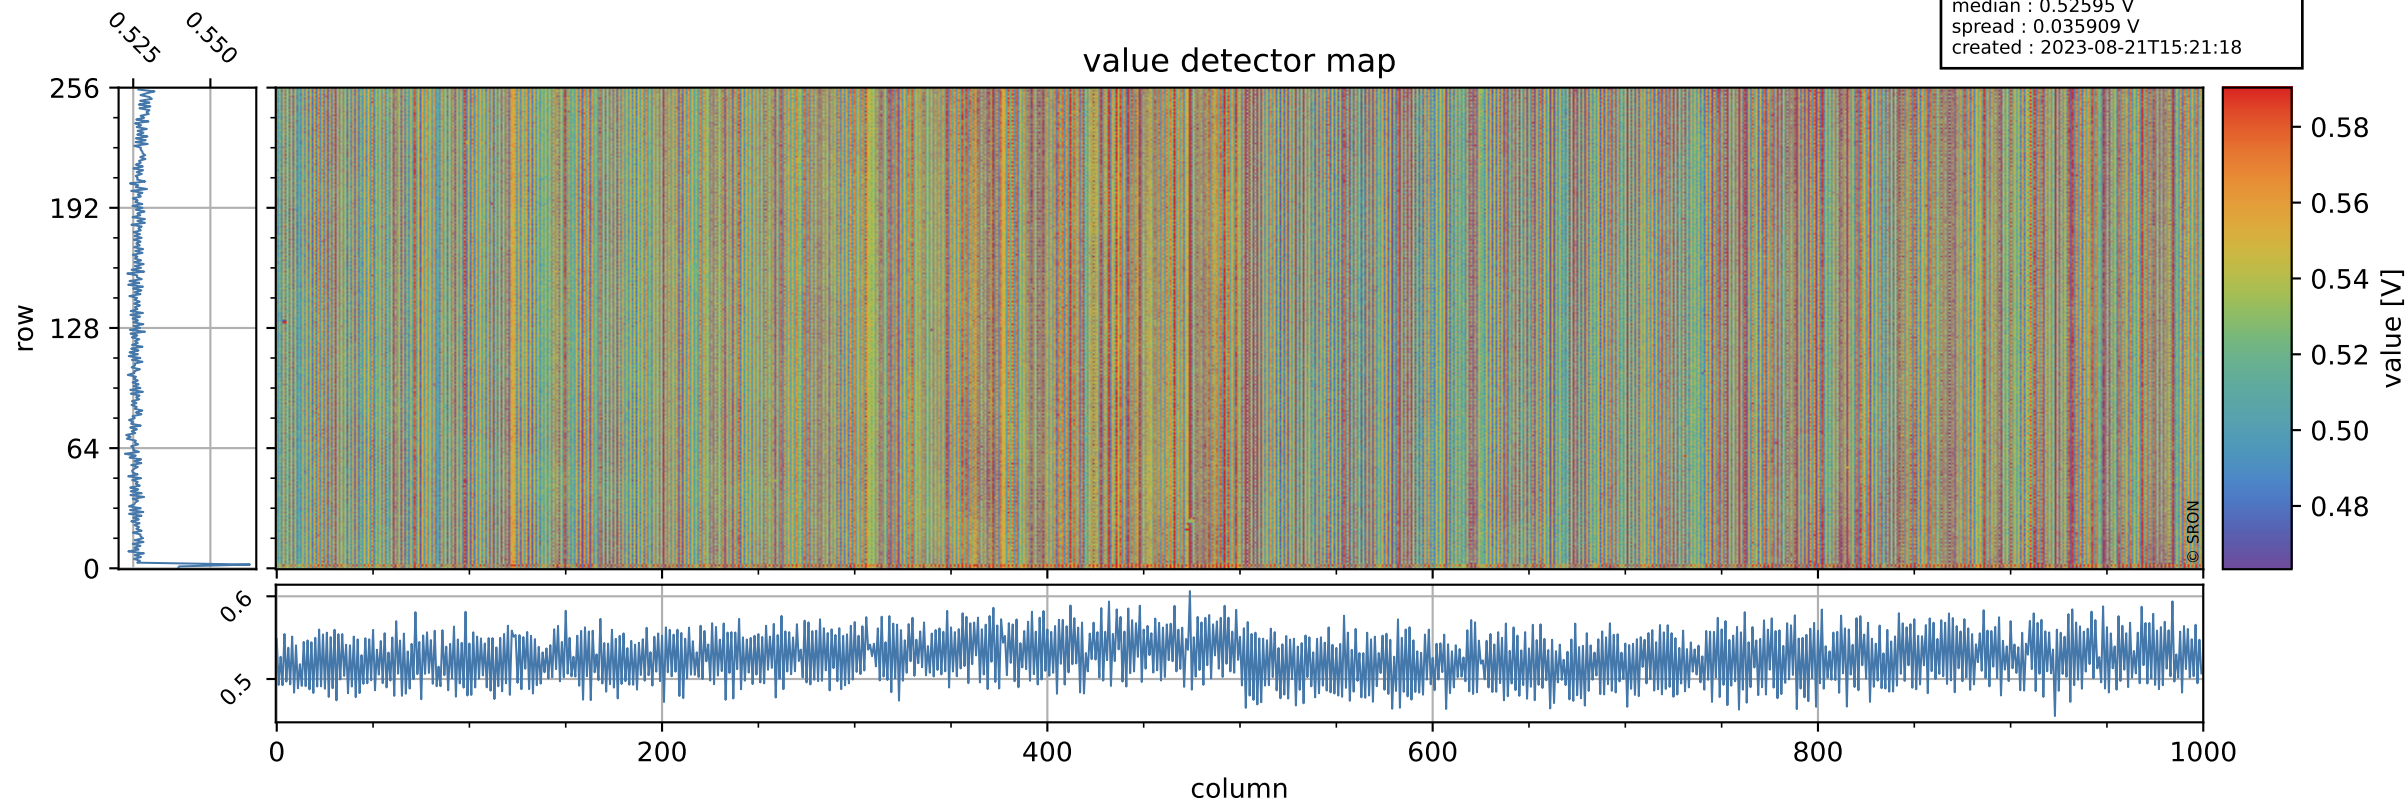

Tropomi SWIR offset (official)

orbits : 18 in [25147, 25192]
coverage : 2022-08-21 / 2022-08-24
median : 0.52595 V
spread : 0.035909 V
created : 2023-08-21T15:21:18

value detector map

Tropomi SWIR offset (official)

orbits : 18 in [25147, 25192]
coverage : 2022-08-21 / 2022-08-24
median : 33.082 μV
spread : 16.428 μV
created : 2023-08-21T15:21:19

Tropomi SWIR offset (official)

orbits : 18 in [25147, 25192]
coverage : 2022-08-21 / 2022-08-24
median : -0.062051 mV
spread : 0.4081 mV
created : 2023-08-21T15:21:19

value compared with SWIR offset CKD

Tropomi SWIR offset (official) ground-tracks of Sentinel-5P

orbits : 18 in [25147, 25192]
coverage : 2022-08-21 / 2022-08-24
created : 2023-08-21T15:21:19

Tropomi SWIR offset (official)

orbits : [2827, 25192]
coverage : 2018-04-30 / 2022-08-24
created : 2023-08-21T15:21:20

trend of detector median & temperatures