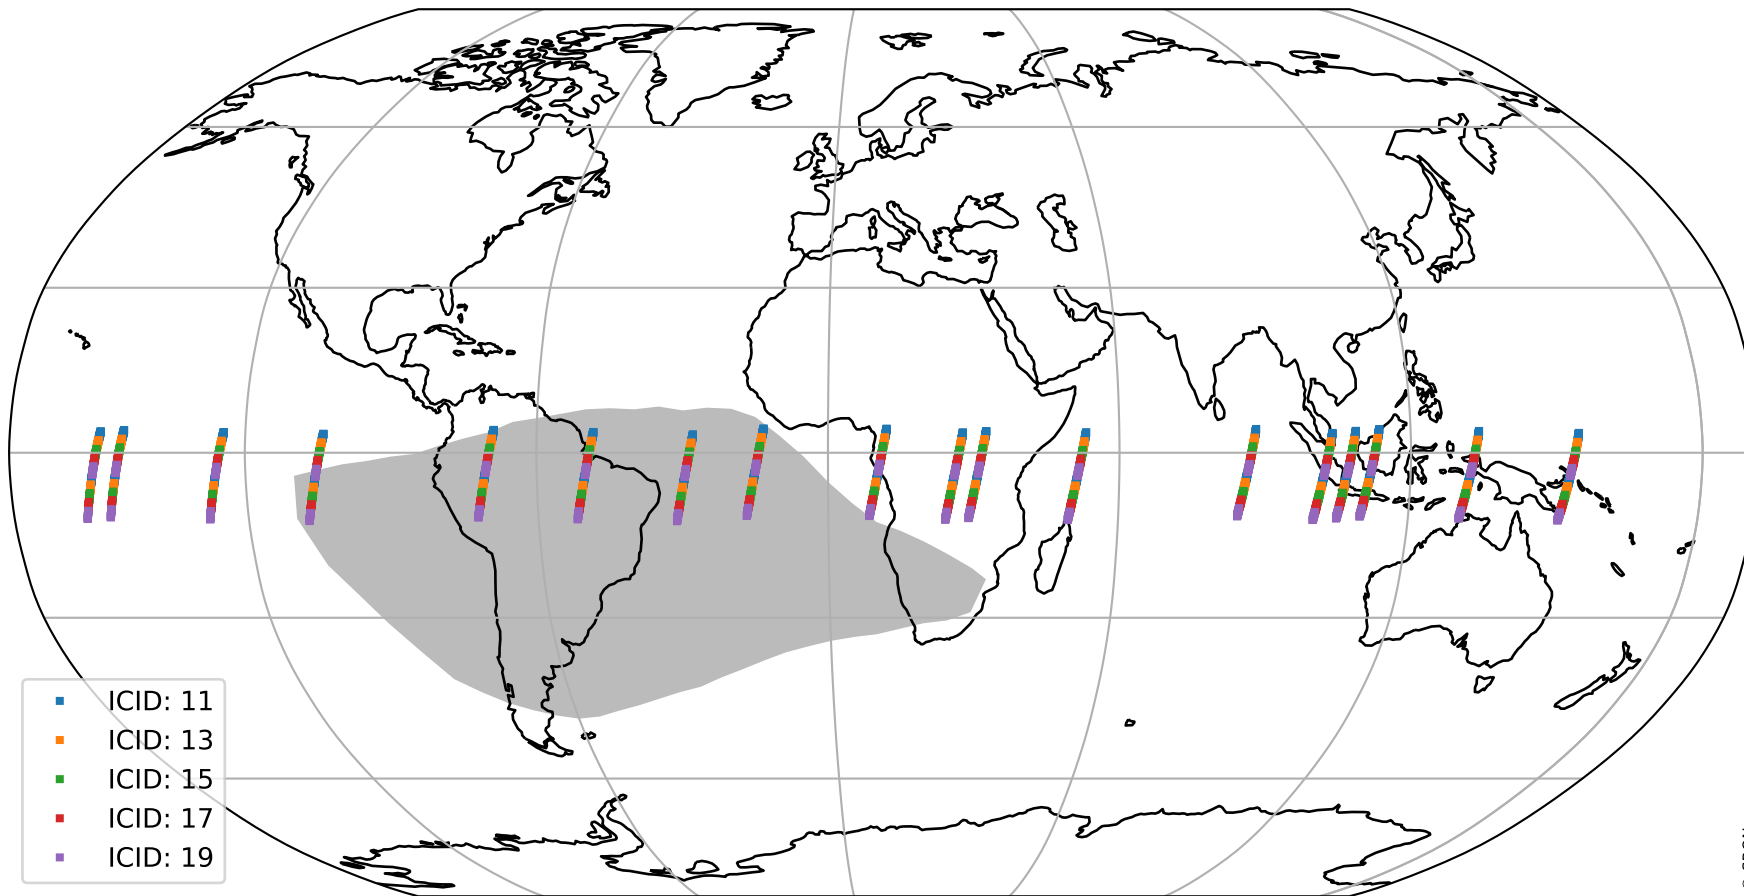

Tropomi SWIR offset (official)

orbits : 18 in [25147, 25192]
coverage : 2022-08-21 / 2022-08-24
median : 0.52595 V
spread : 0.035909 V
created : 2023-08-21T15:21:18

value detector map

Tropomi SWIR offset (official)

orbits : 18 in [25147, 25192]
coverage : 2022-08-21 / 2022-08-24
median : 33.082 μV
spread : 16.428 μV
created : 2023-08-21T15:21:19

Tropomi SWIR offset (official)

orbits : 18 in [25147, 25192]
coverage : 2022-08-21 / 2022-08-24
median : -0.062051 mV
spread : 0.4081 mV
created : 2023-08-21T15:21:19

value compared with SWIR offset CKD

Tropomi SWIR offset (official) ground-tracks of Sentinel-5P

orbits : 18 in [25147, 25192]
coverage : 2022-08-21 / 2022-08-24
created : 2023-08-21T15:21:19

Tropomi SWIR offset (official)

orbits : [2827, 25192]
coverage : 2018-04-30 / 2022-08-24
created : 2023-08-21T15:21:20

trend of detector median & temperatures