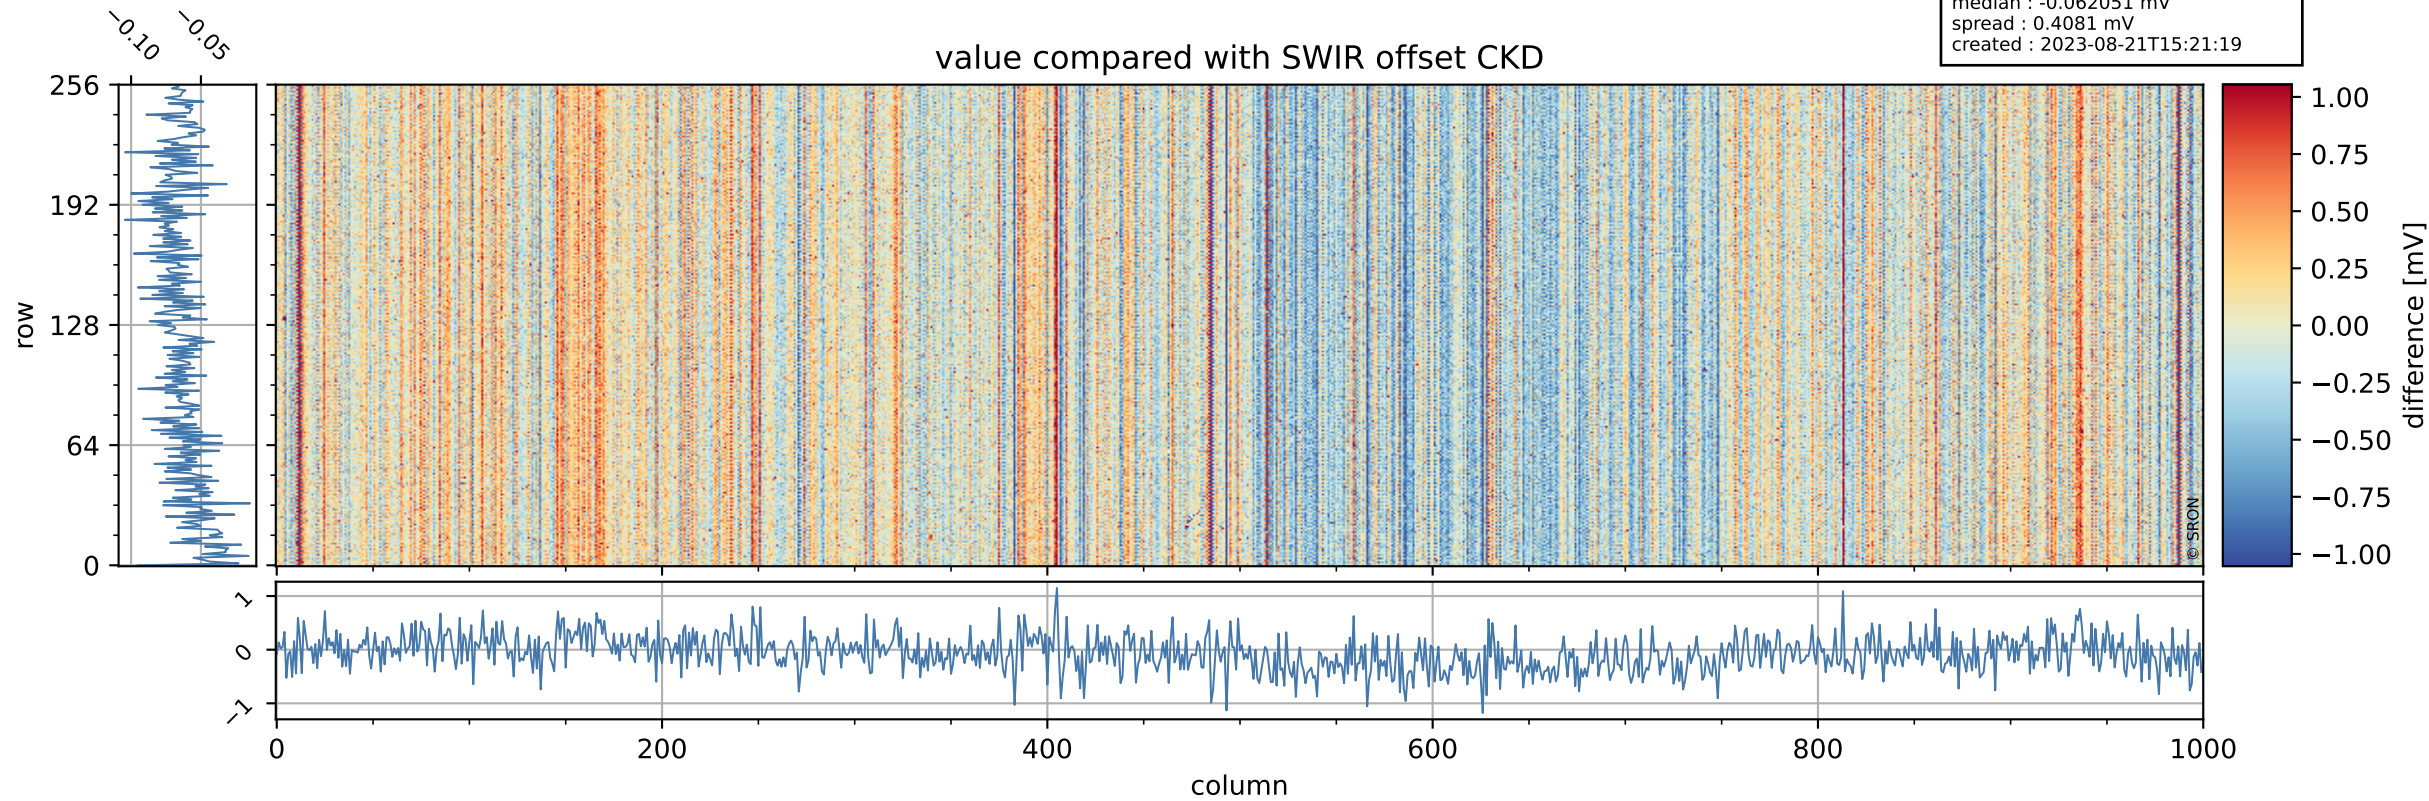

Tropomi SWIR offset (official)

orbits : 18 in [25147, 25192]
coverage : 2022-08-21 / 2022-08-24
median : 0.52595 V
spread : 0.035909 V
created : 2023-08-21T15:21:18

value detector map

Tropomi SWIR offset (official)

orbits : 18 in [25147, 25192]
coverage : 2022-08-21 / 2022-08-24
median : 33.082 μV
spread : 16.428 μV
created : 2023-08-21T15:21:19

Tropomi SWIR offset (official)

orbits : 18 in [25147, 25192]
coverage : 2022-08-21 / 2022-08-24
median : -0.062051 mV
spread : 0.4081 mV
created : 2023-08-21T15:21:19

value compared with SWIR offset CKD

Tropomi SWIR offset (official) ground-tracks of Sentinel-5P

orbits : 18 in [25147, 25192]
coverage : 2022-08-21 / 2022-08-24
created : 2023-08-21T15:21:19

Tropomi SWIR offset (official)

orbits : [2827, 25192]
coverage : 2018-04-30 / 2022-08-24
created : 2023-08-21T15:21:20

trend of detector median & temperatures