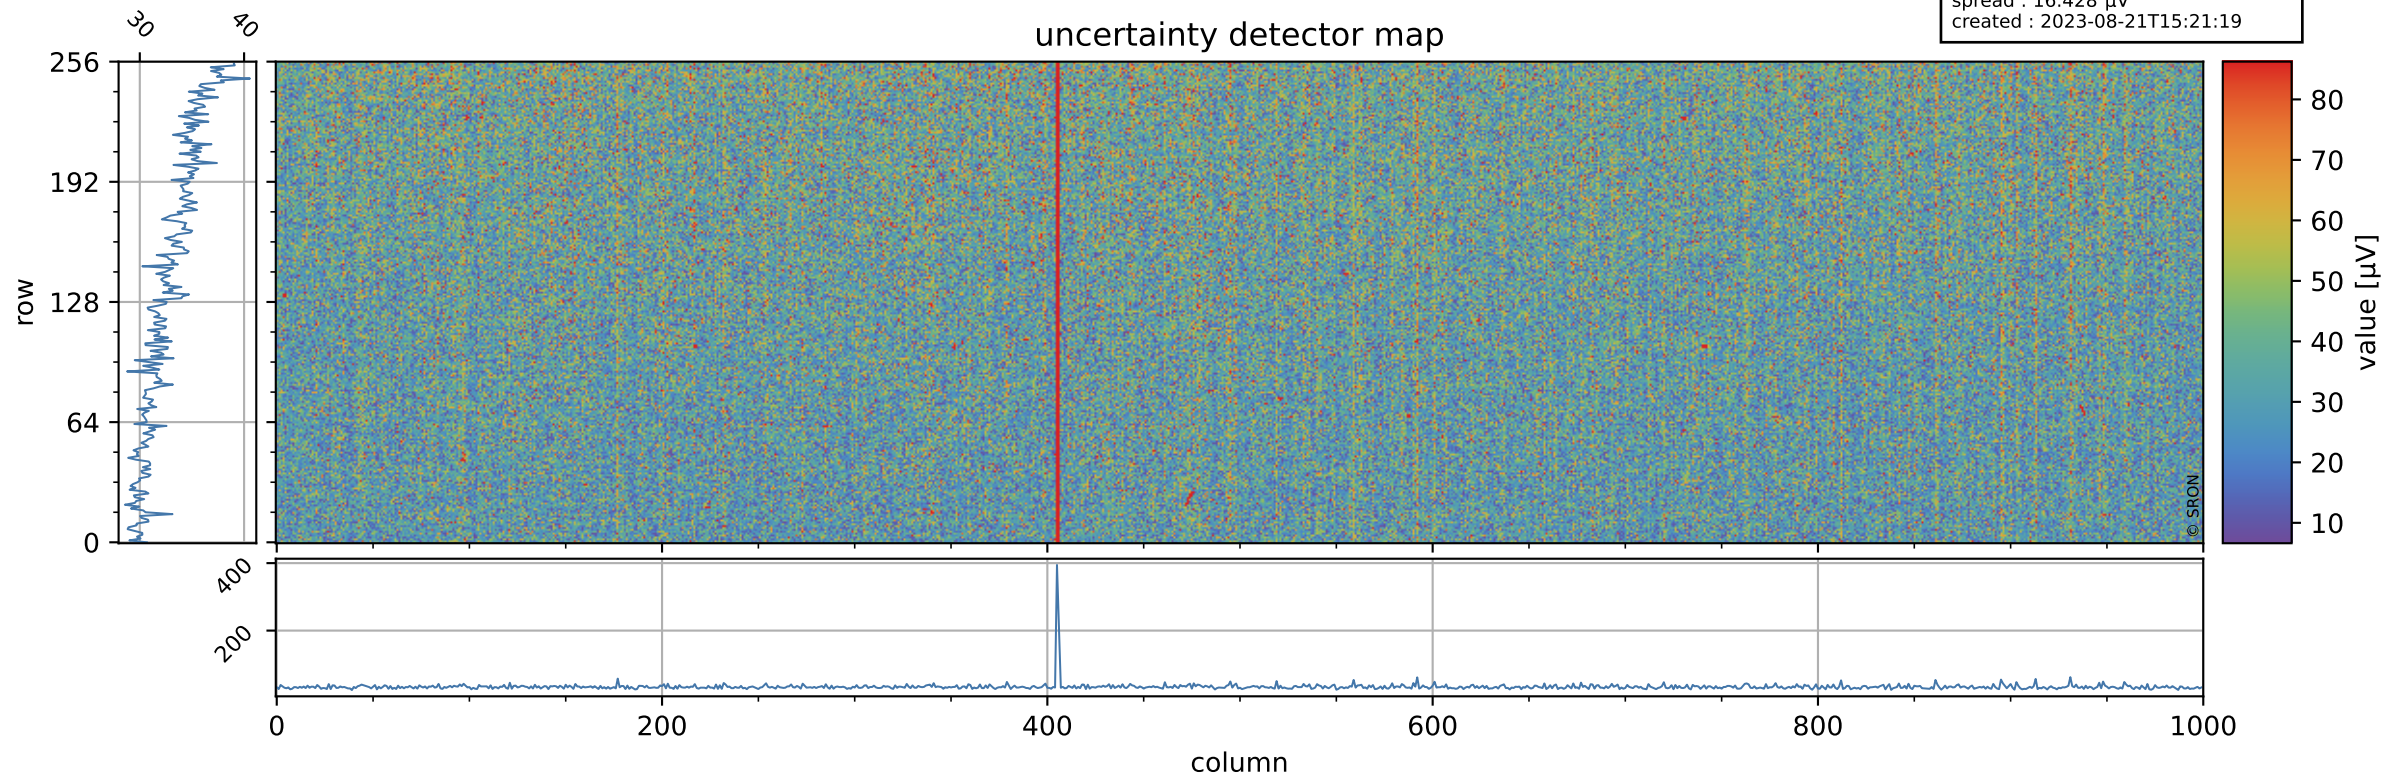

Tropomi SWIR offset (official)

orbits : 18 in [25147, 25192]
coverage : 2022-08-21 / 2022-08-24
median : 0.52595 V
spread : 0.035909 V
created : 2023-08-21T15:21:18

value detector map

Tropomi SWIR offset (official)

orbits : 18 in [25147, 25192]
coverage : 2022-08-21 / 2022-08-24
median : 33.082 μV
spread : 16.428 μV
created : 2023-08-21T15:21:19

Tropomi SWIR offset (official)

orbits : 18 in [25147, 25192]
coverage : 2022-08-21 / 2022-08-24
median : -0.062051 mV
spread : 0.4081 mV
created : 2023-08-21T15:21:19

value compared with SWIR offset CKD

Tropomi SWIR offset (official) ground-tracks of Sentinel-5P

orbits : 18 in [25147, 25192]
coverage : 2022-08-21 / 2022-08-24
created : 2023-08-21T15:21:19

Tropomi SWIR offset (official)

orbits : [2827, 25192]
coverage : 2018-04-30 / 2022-08-24
created : 2023-08-21T15:21:20

trend of detector median & temperatures