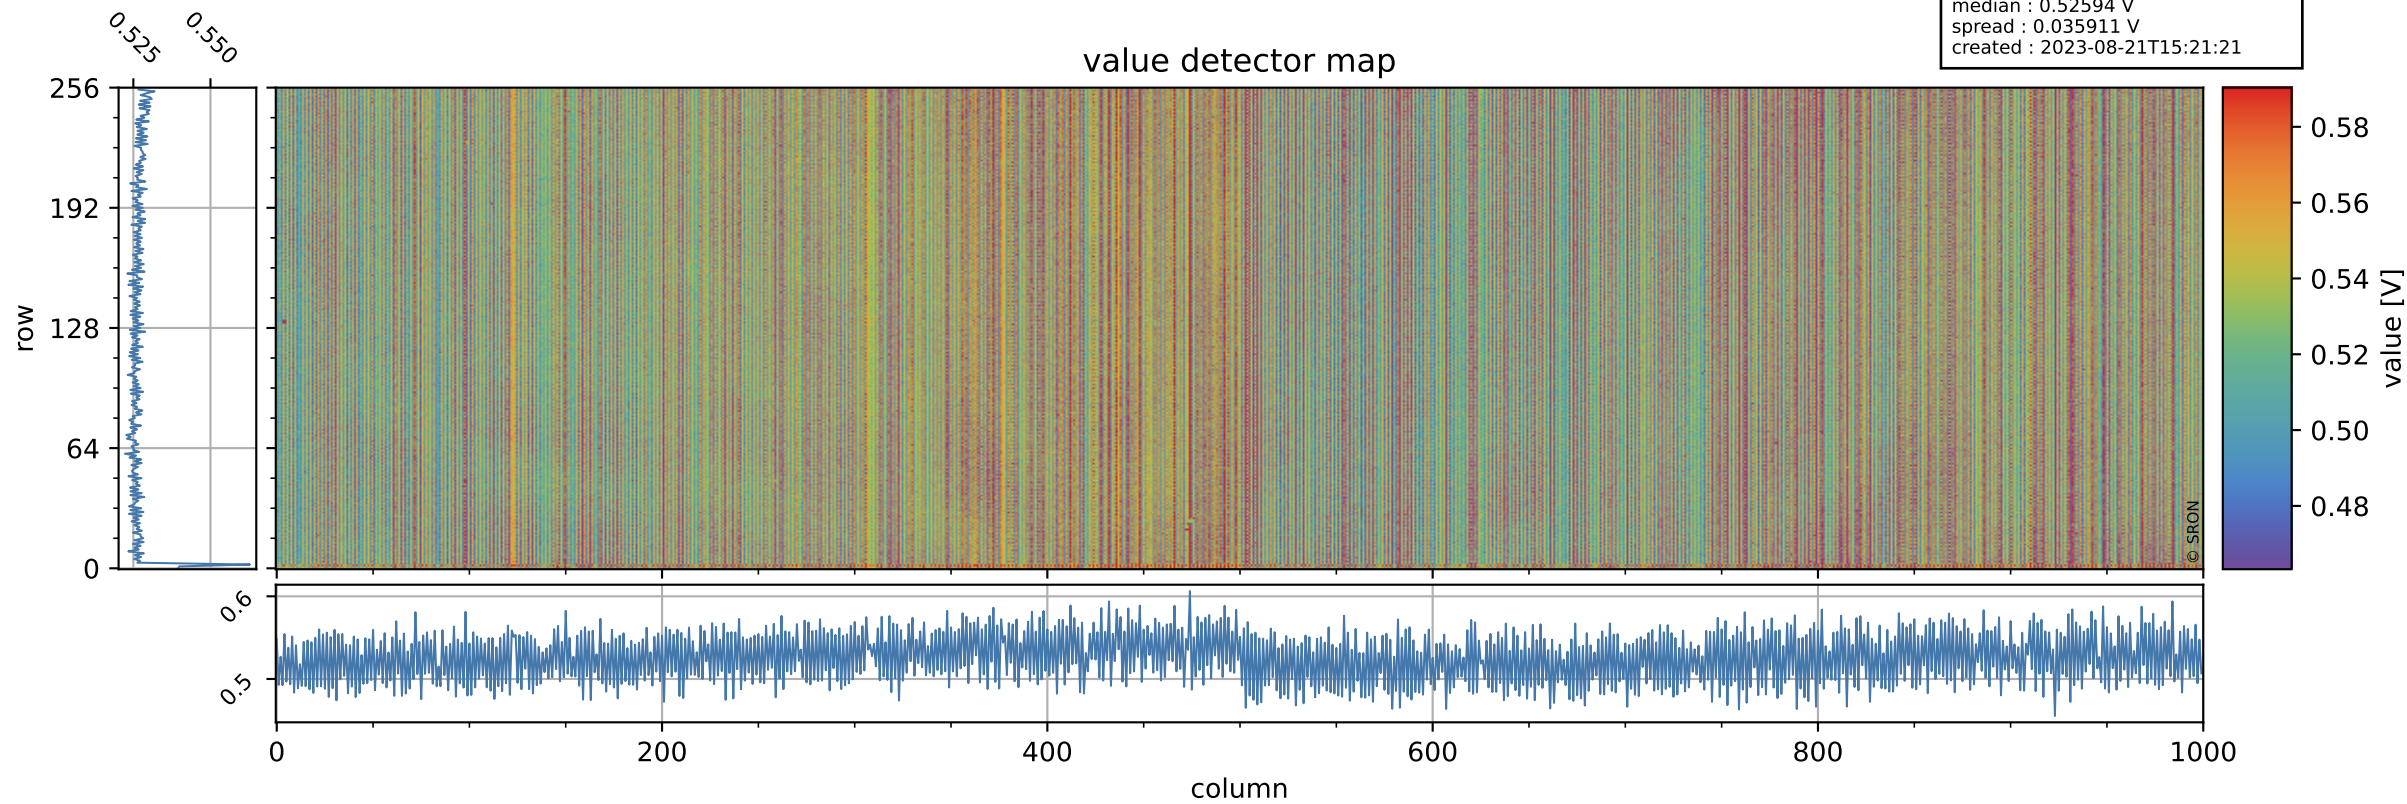

Tropomi SWIR offset (official)

orbits : 19 in [25162, 25207]
coverage : 2022-08-22 / 2022-08-25
median : 0.52594 V
spread : 0.035911 V
created : 2023-08-21T15:21:21

value detector map

Tropomi SWIR offset (official)

orbits : 19 in [25162, 25207]
coverage : 2022-08-22 / 2022-08-25
median : 33.083 μV
spread : 16.383 μV
created : 2023-08-21T15:21:21

Tropomi SWIR offset (official)

orbits : 19 in [25162, 25207]
coverage : 2022-08-22 / 2022-08-25
median : -0.068199 mV
spread : 0.40879 mV
created : 2023-08-21T15:21:22

value compared with SWIR offset CKD

Tropomi SWIR offset (official) ground-tracks of Sentinel-5P

orbits : 19 in [25162, 25207]
coverage : 2022-08-22 / 2022-08-25
created : 2023-08-21T15:21:22

Tropomi SWIR offset (official)

orbits : [2827, 25207]
coverage : 2018-04-30 / 2022-08-25
created : 2023-08-21T15:21:22

trend of detector median & temperatures