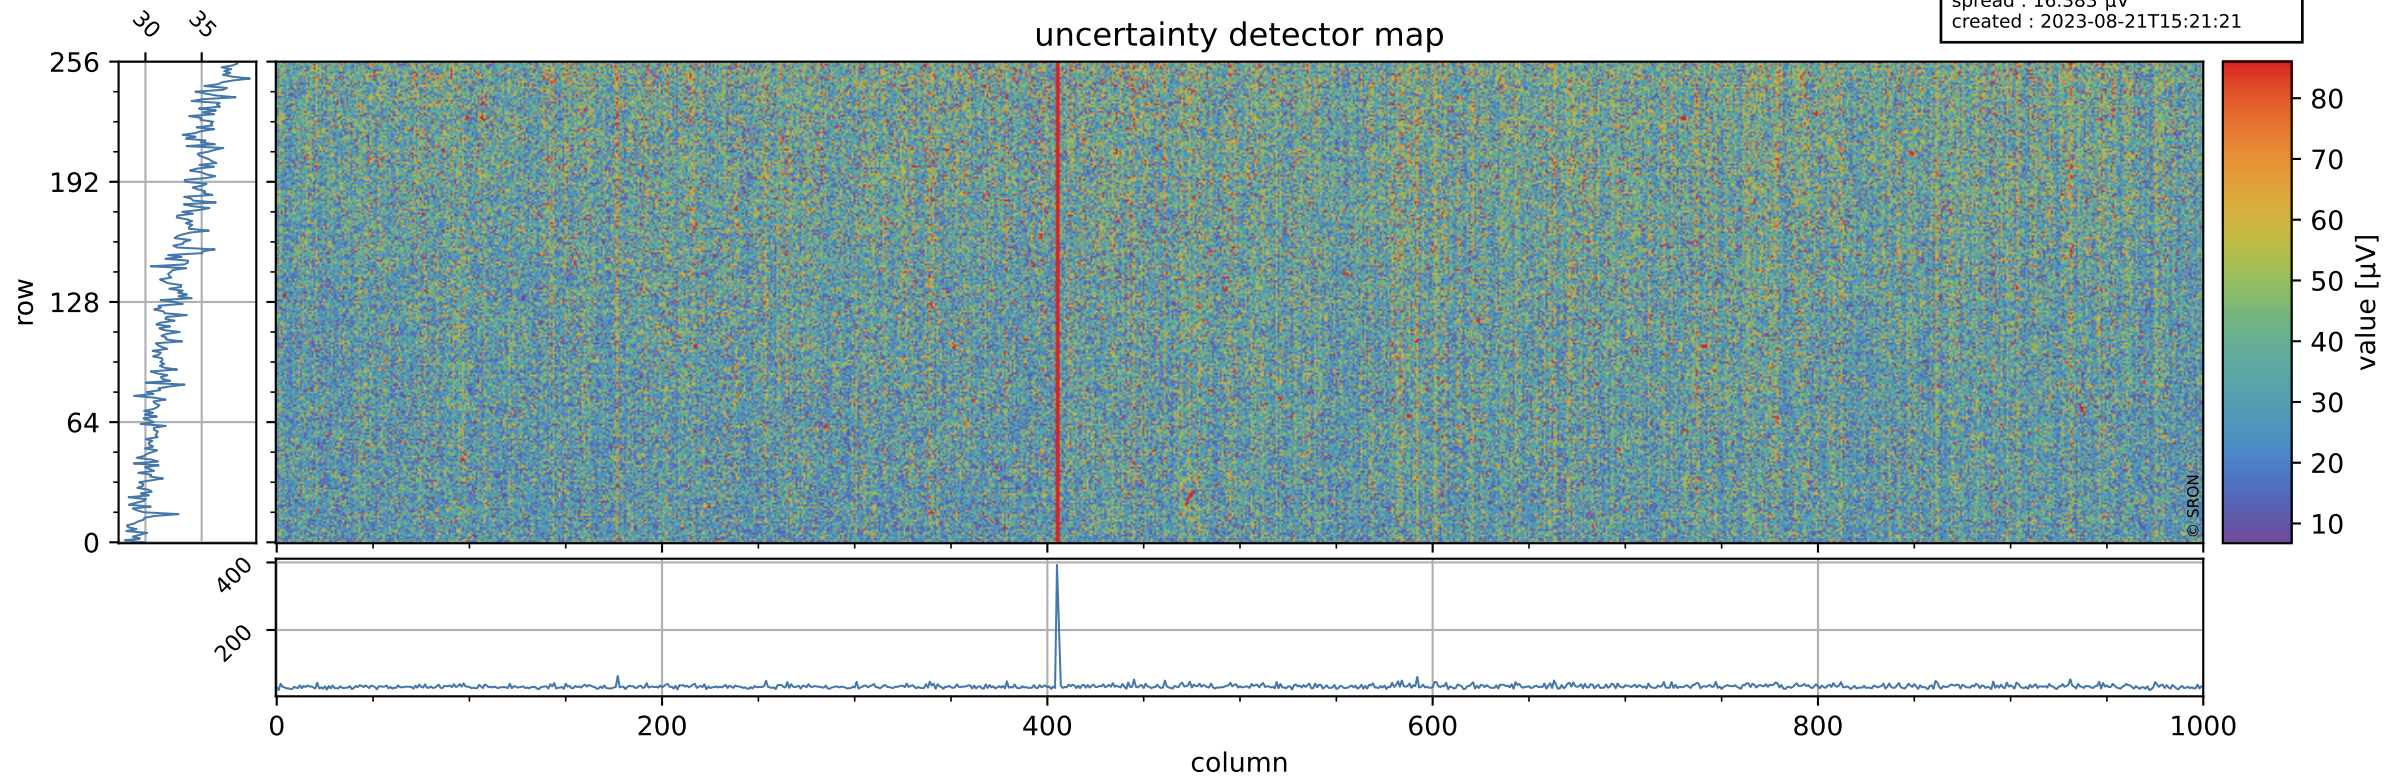

Tropomi SWIR offset (official)

orbits : 19 in [25162, 25207]
coverage : 2022-08-22 / 2022-08-25
median : 0.52594 V
spread : 0.035911 V
created : 2023-08-21T15:21:21

value detector map

Tropomi SWIR offset (official)

orbits : 19 in [25162, 25207]
coverage : 2022-08-22 / 2022-08-25
median : 33.083 μV
spread : 16.383 μV
created : 2023-08-21T15:21:21

Tropomi SWIR offset (official)

orbits : 19 in [25162, 25207]
coverage : 2022-08-22 / 2022-08-25
median : -0.068199 mV
spread : 0.40879 mV
created : 2023-08-21T15:21:22

value compared with SWIR offset CKD

Tropomi SWIR offset (official) ground-tracks of Sentinel-5P

orbits : 19 in [25162, 25207]
coverage : 2022-08-22 / 2022-08-25
created : 2023-08-21T15:21:22

Tropomi SWIR offset (official)

orbits : [2827, 25207]
coverage : 2018-04-30 / 2022-08-25
created : 2023-08-21T15:21:22

trend of detector median & temperatures