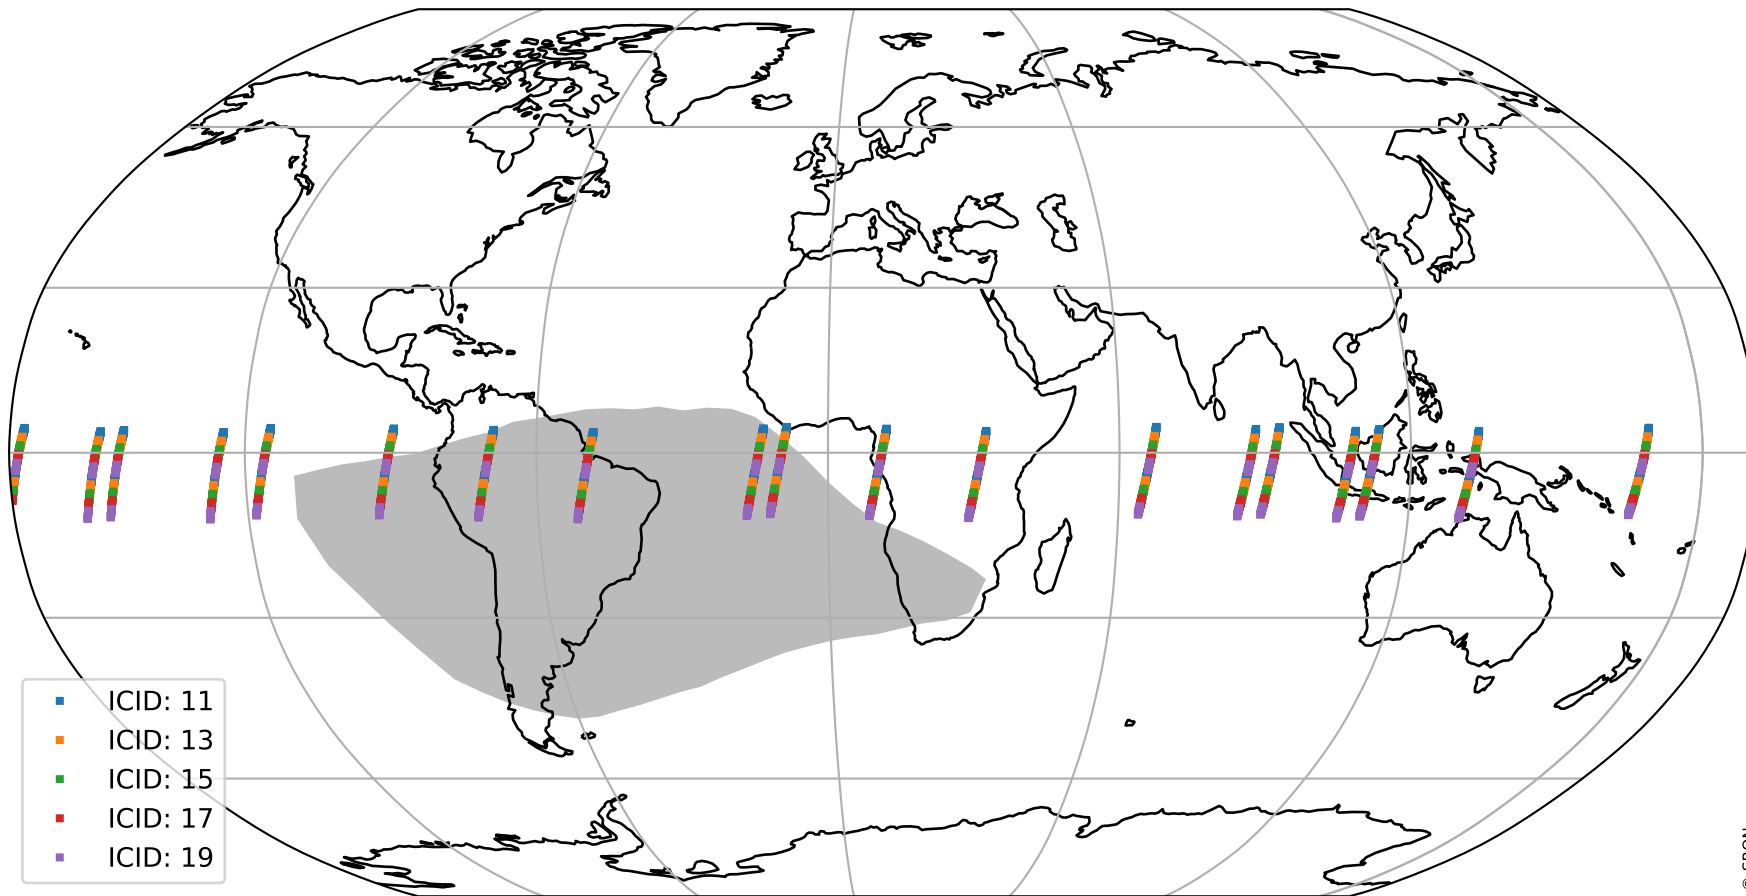

Tropomi SWIR offset (official)

orbits : 19 in [25162, 25207]
coverage : 2022-08-22 / 2022-08-25
median : 0.52594 V
spread : 0.035911 V
created : 2023-08-21T15:21:21

value detector map

Tropomi SWIR offset (official)

orbits : 19 in [25162, 25207]
coverage : 2022-08-22 / 2022-08-25
median : 33.083 μV
spread : 16.383 μV
created : 2023-08-21T15:21:21

Tropomi SWIR offset (official)

orbits : 19 in [25162, 25207]
coverage : 2022-08-22 / 2022-08-25
median : -0.068199 mV
spread : 0.40879 mV
created : 2023-08-21T15:21:22

value compared with SWIR offset CKD

Tropomi SWIR offset (official) ground-tracks of Sentinel-5P

orbits : 19 in [25162, 25207]
coverage : 2022-08-22 / 2022-08-25
created : 2023-08-21T15:21:22

Tropomi SWIR offset (official)

orbits : [2827, 25207]
coverage : 2018-04-30 / 2022-08-25
created : 2023-08-21T15:21:22

trend of detector median & temperatures