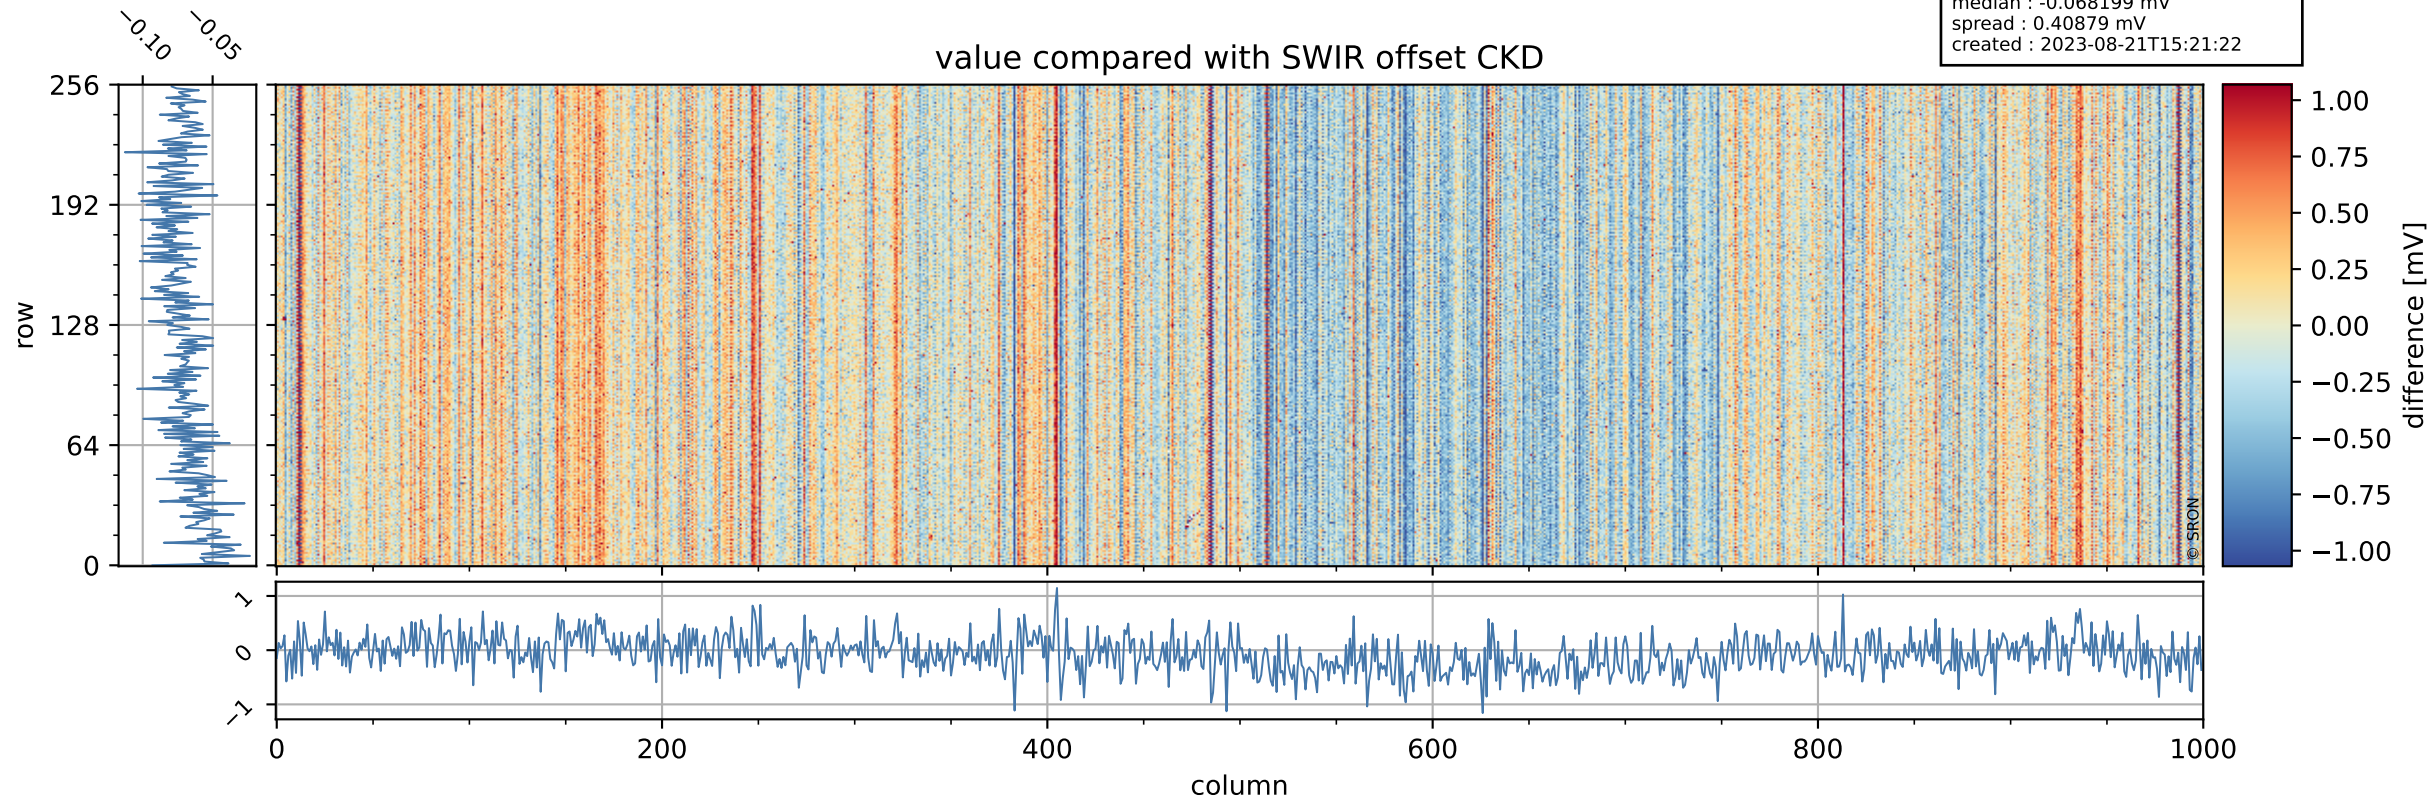

Tropomi SWIR offset (official)

orbits : 19 in [25162, 25207]
coverage : 2022-08-22 / 2022-08-25
median : 0.52594 V
spread : 0.035911 V
created : 2023-08-21T15:21:21

value detector map

Tropomi SWIR offset (official)

orbits : 19 in [25162, 25207]
coverage : 2022-08-22 / 2022-08-25
median : 33.083 μV
spread : 16.383 μV
created : 2023-08-21T15:21:21

Tropomi SWIR offset (official)

orbits : 19 in [25162, 25207]
coverage : 2022-08-22 / 2022-08-25
median : -0.068199 mV
spread : 0.40879 mV
created : 2023-08-21T15:21:22

value compared with SWIR offset CKD

Tropomi SWIR offset (official) ground-tracks of Sentinel-5P

orbits : 19 in [25162, 25207]
coverage : 2022-08-22 / 2022-08-25
created : 2023-08-21T15:21:22

Tropomi SWIR offset (official)

orbits : [2827, 25207]
coverage : 2018-04-30 / 2022-08-25
created : 2023-08-21T15:21:22

trend of detector median & temperatures