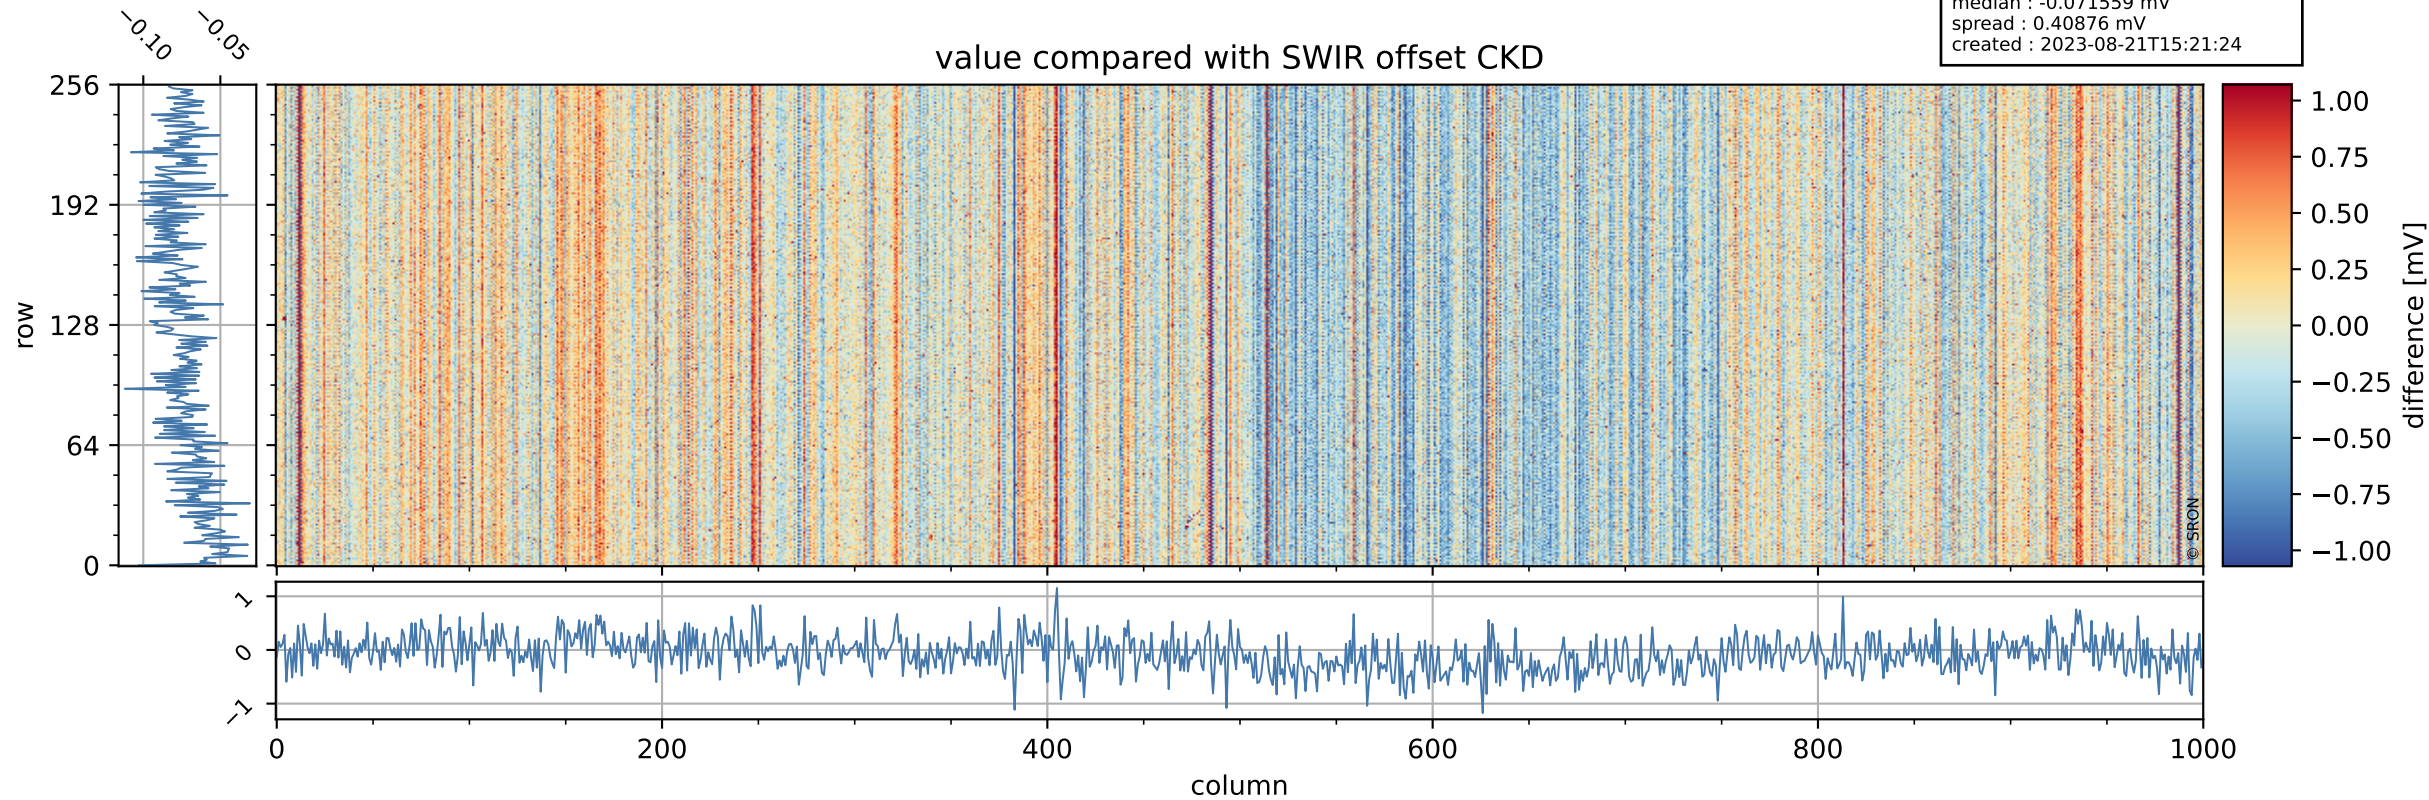

Tropomi SWIR offset (official)

orbits : 19 in [25177, 25222]
coverage : 2022-08-23 / 2022-08-26
median : 0.52594 V
spread : 0.035909 V
created : 2023-08-21T15:21:24

value detector map

Tropomi SWIR offset (official)

orbits : 19 in [25177, 25222]
coverage : 2022-08-23 / 2022-08-26
median : 33.007 μV
spread : 16.347 μV
created : 2023-08-21T15:21:24

Tropomi SWIR offset (official)

orbits : 19 in [25177, 25222]
coverage : 2022-08-23 / 2022-08-26
median : -0.071559 mV
spread : 0.40876 mV
created : 2023-08-21T15:21:24

value compared with SWIR offset CKD

Tropomi SWIR offset (official) ground-tracks of Sentinel-5P

orbits : 19 in [25177, 25222]
coverage : 2022-08-23 / 2022-08-26
created : 2023-08-21T15:21:25

Tropomi SWIR offset (official)

orbits : [2827, 25222]
coverage : 2018-04-30 / 2022-08-26
created : 2023-08-21T15:21:26

trend of detector median & temperatures