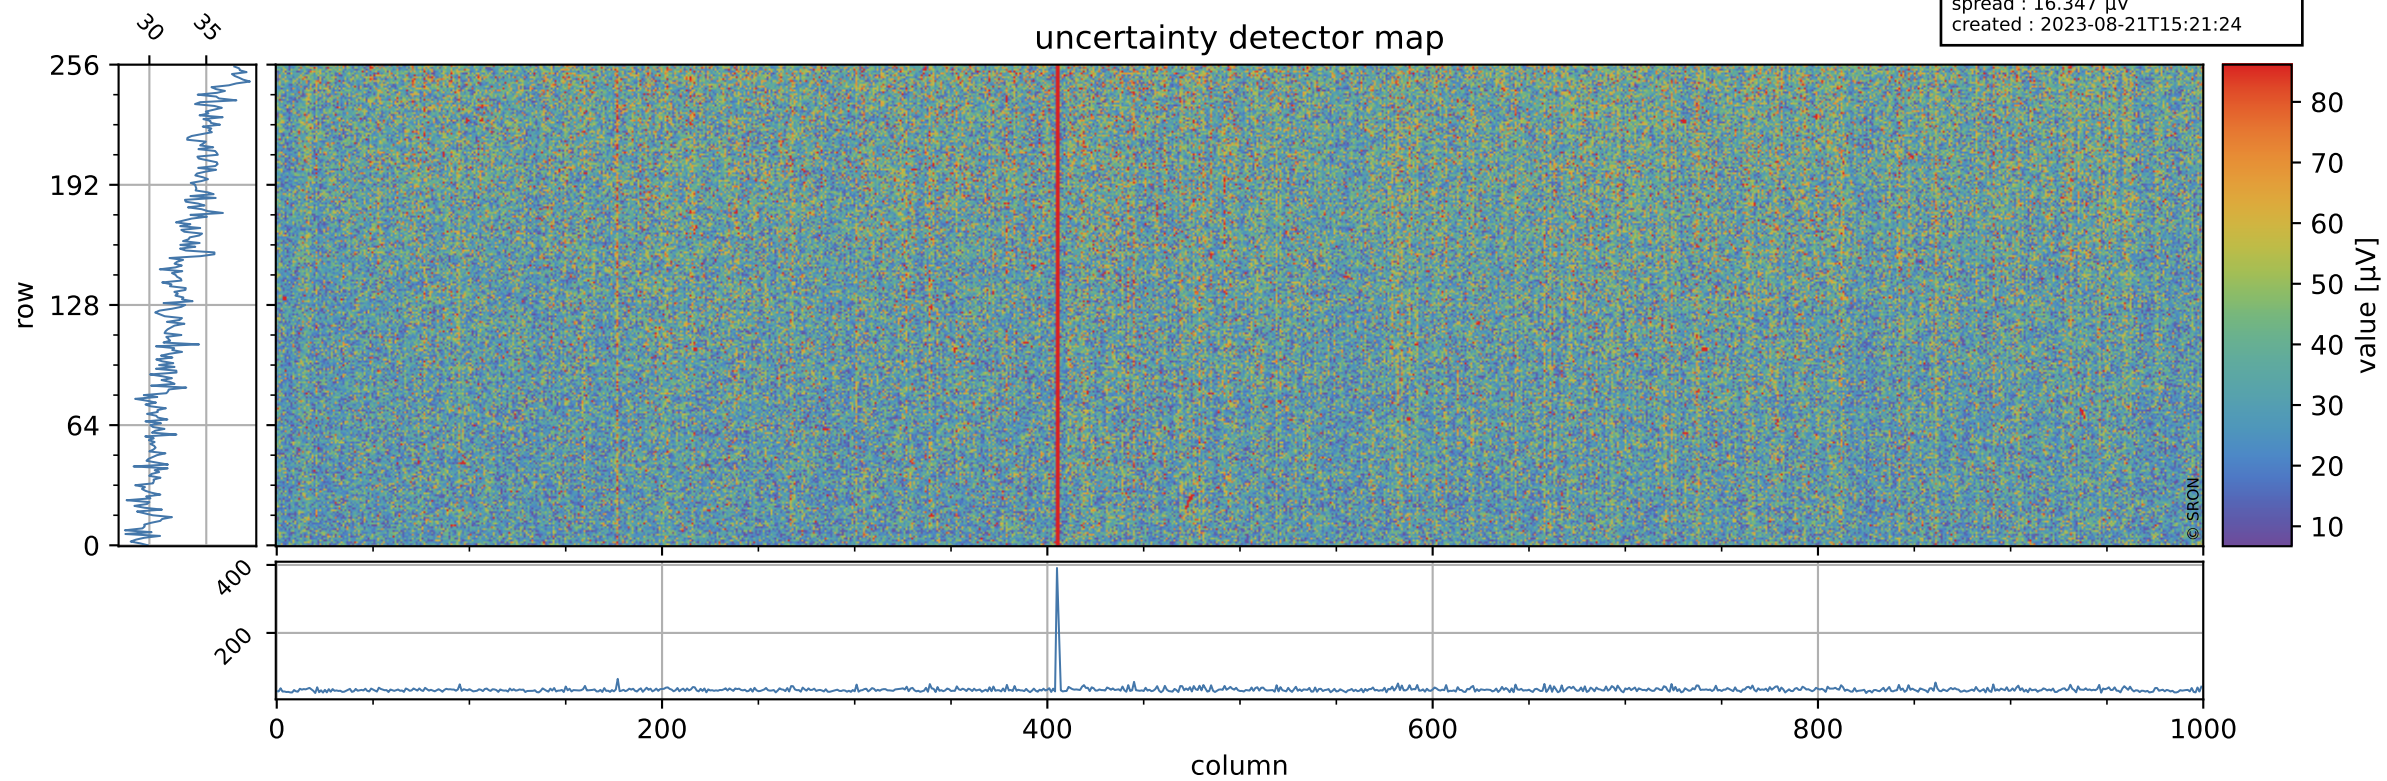

Tropomi SWIR offset (official)

orbits : 19 in [25177, 25222]
coverage : 2022-08-23 / 2022-08-26
median : 0.52594 V
spread : 0.035909 V
created : 2023-08-21T15:21:24

value detector map

Tropomi SWIR offset (official)

orbits : 19 in [25177, 25222]
coverage : 2022-08-23 / 2022-08-26
median : 33.007 μV
spread : 16.347 μV
created : 2023-08-21T15:21:24

Tropomi SWIR offset (official)

orbits : 19 in [25177, 25222]
coverage : 2022-08-23 / 2022-08-26
median : -0.071559 mV
spread : 0.40876 mV
created : 2023-08-21T15:21:24

value compared with SWIR offset CKD

Tropomi SWIR offset (official) ground-tracks of Sentinel-5P

orbits : 19 in [25177, 25222]
coverage : 2022-08-23 / 2022-08-26
created : 2023-08-21T15:21:25

Tropomi SWIR offset (official)

orbits : [2827, 25222]
coverage : 2018-04-30 / 2022-08-26
created : 2023-08-21T15:21:26

trend of detector median & temperatures