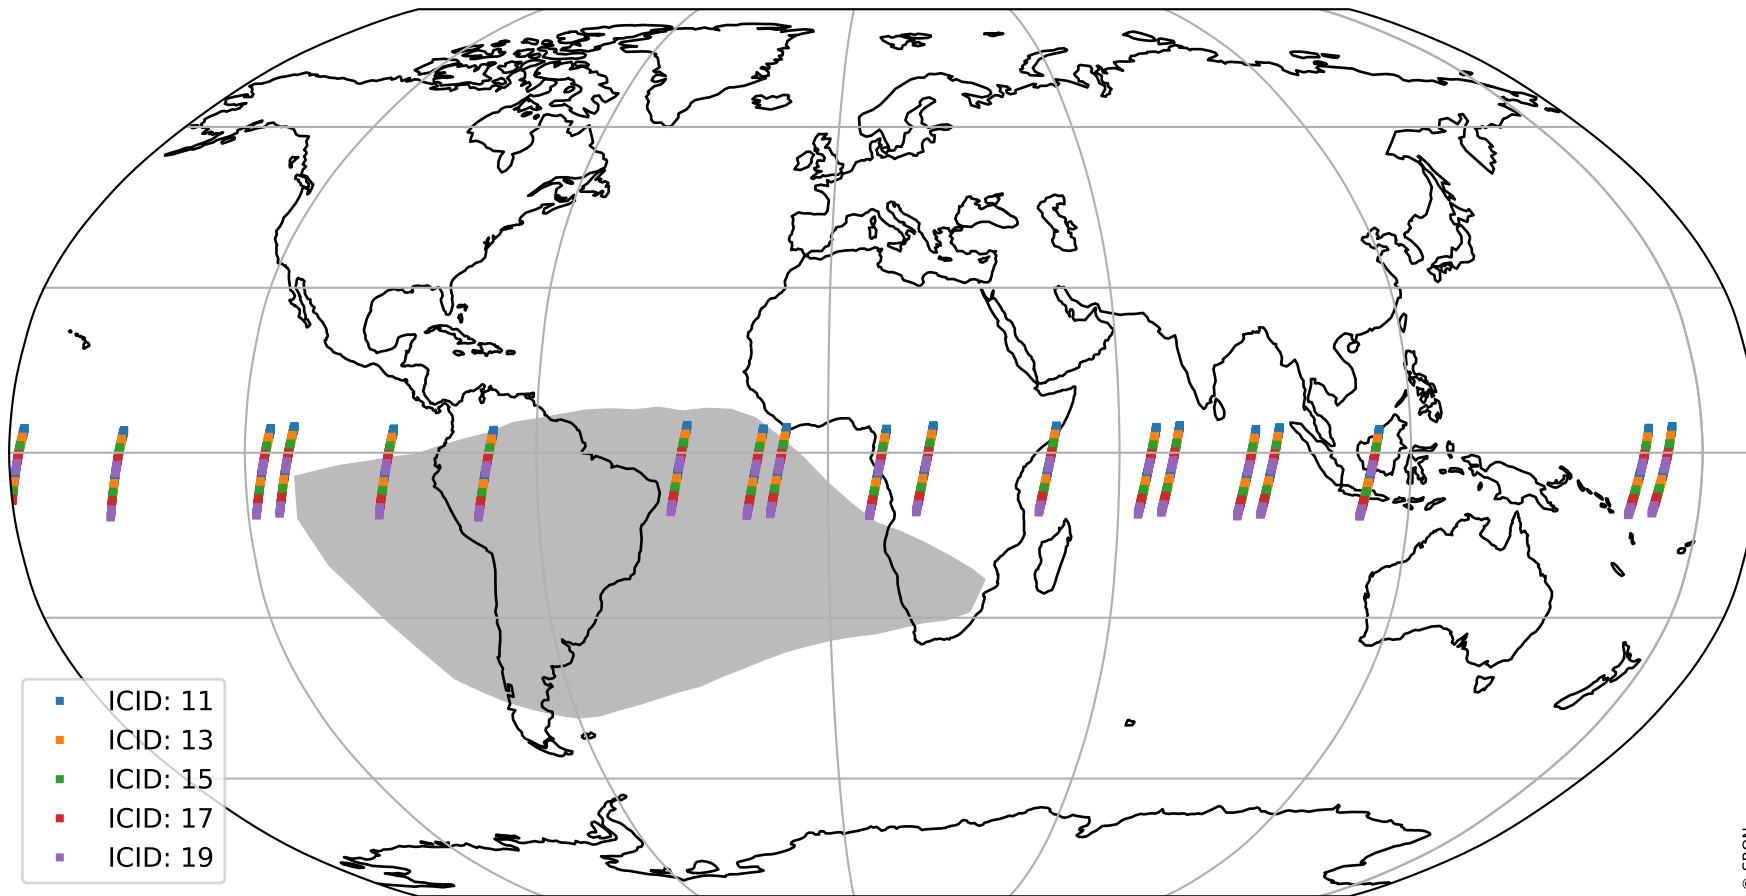

Tropomi SWIR offset (official)

orbits : 19 in [25177, 25222]
coverage : 2022-08-23 / 2022-08-26
median : 0.52594 V
spread : 0.035909 V
created : 2023-08-21T15:21:24

value detector map

Tropomi SWIR offset (official)

orbits : 19 in [25177, 25222]
coverage : 2022-08-23 / 2022-08-26
median : 33.007 μV
spread : 16.347 μV
created : 2023-08-21T15:21:24

Tropomi SWIR offset (official)

orbits : 19 in [25177, 25222]
coverage : 2022-08-23 / 2022-08-26
median : -0.071559 mV
spread : 0.40876 mV
created : 2023-08-21T15:21:24

value compared with SWIR offset CKD

Tropomi SWIR offset (official) ground-tracks of Sentinel-5P

orbits : 19 in [25177, 25222]
coverage : 2022-08-23 / 2022-08-26
created : 2023-08-21T15:21:25

Tropomi SWIR offset (official)

orbits : [2827, 25222]
coverage : 2018-04-30 / 2022-08-26
created : 2023-08-21T15:21:26

trend of detector median & temperatures