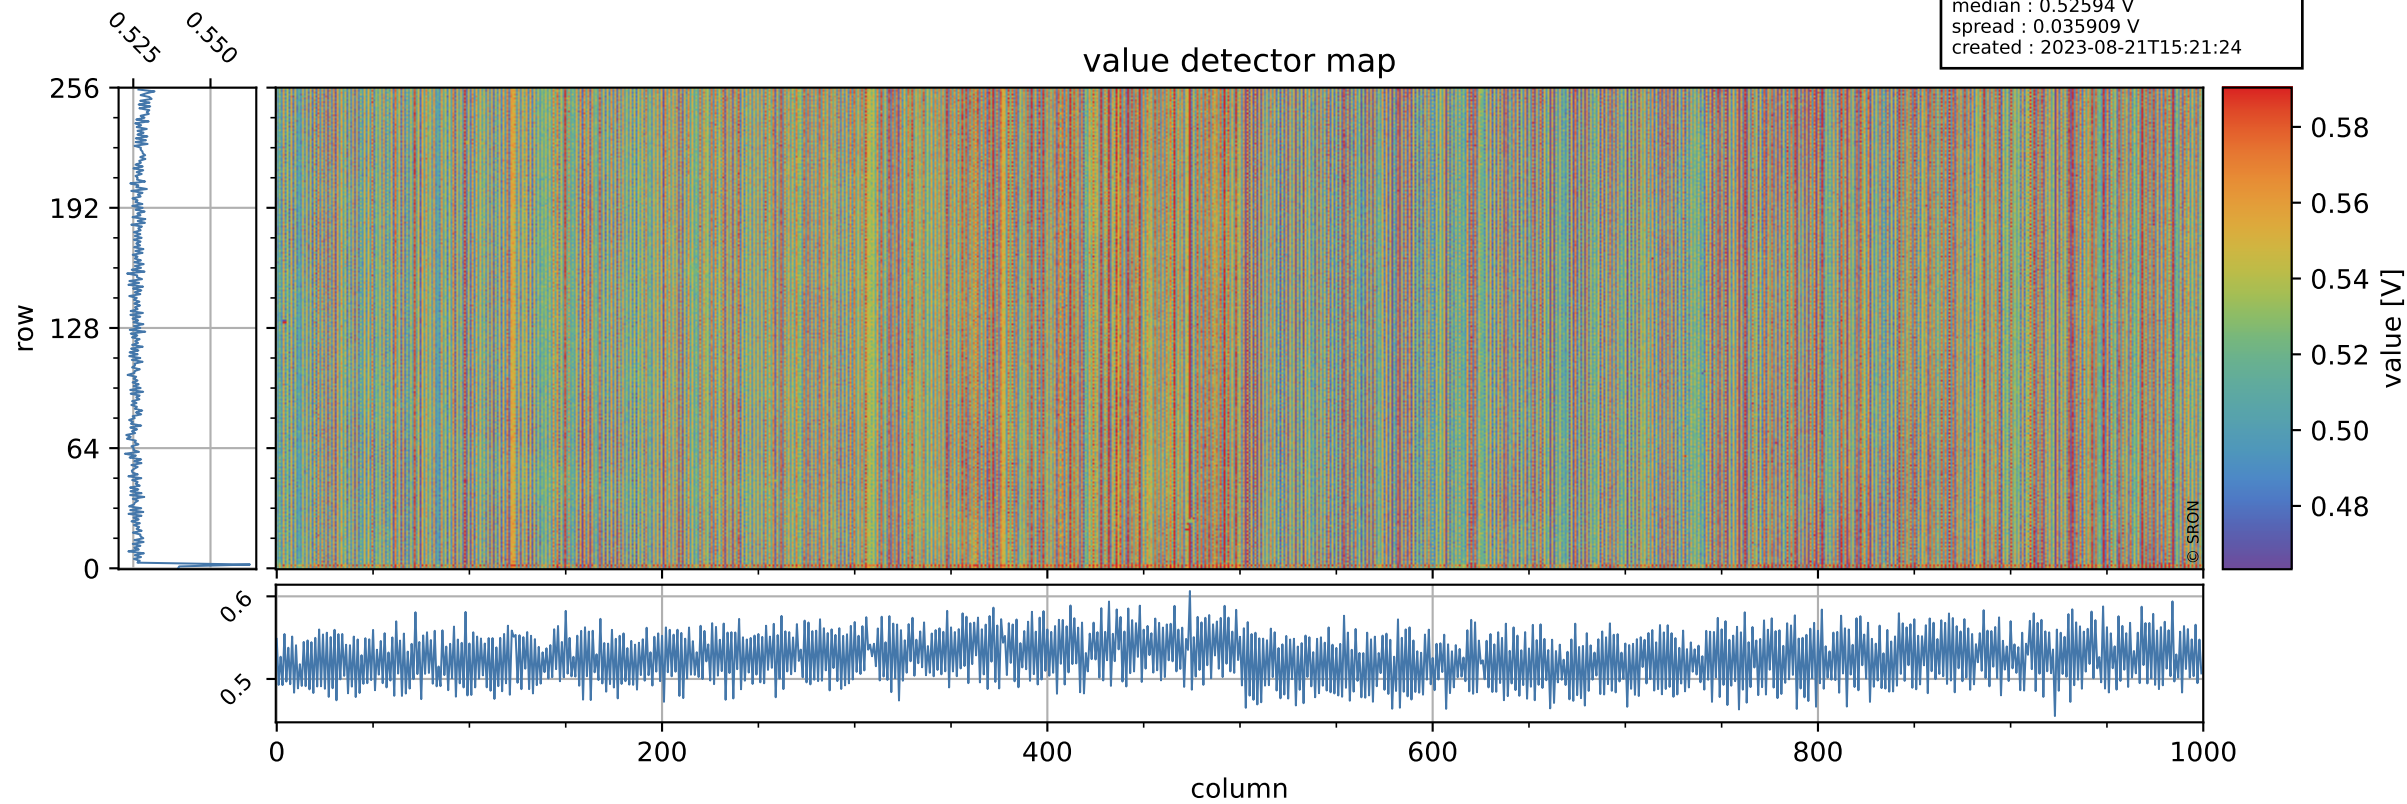

Tropomi SWIR offset (official)

orbits : 19 in [25177, 25222]
coverage : 2022-08-23 / 2022-08-26
median : 0.52594 V
spread : 0.035909 V
created : 2023-08-21T15:21:24

value detector map

Tropomi SWIR offset (official)

orbits : 19 in [25177, 25222]
coverage : 2022-08-23 / 2022-08-26
median : 33.007 μV
spread : 16.347 μV
created : 2023-08-21T15:21:24

Tropomi SWIR offset (official)

orbits : 19 in [25177, 25222]
coverage : 2022-08-23 / 2022-08-26
median : -0.071559 mV
spread : 0.40876 mV
created : 2023-08-21T15:21:24

value compared with SWIR offset CKD

Tropomi SWIR offset (official) ground-tracks of Sentinel-5P

orbits : 19 in [25177, 25222]
coverage : 2022-08-23 / 2022-08-26
created : 2023-08-21T15:21:25

Tropomi SWIR offset (official)

orbits : [2827, 25222]
coverage : 2018-04-30 / 2022-08-26
created : 2023-08-21T15:21:26

trend of detector median & temperatures