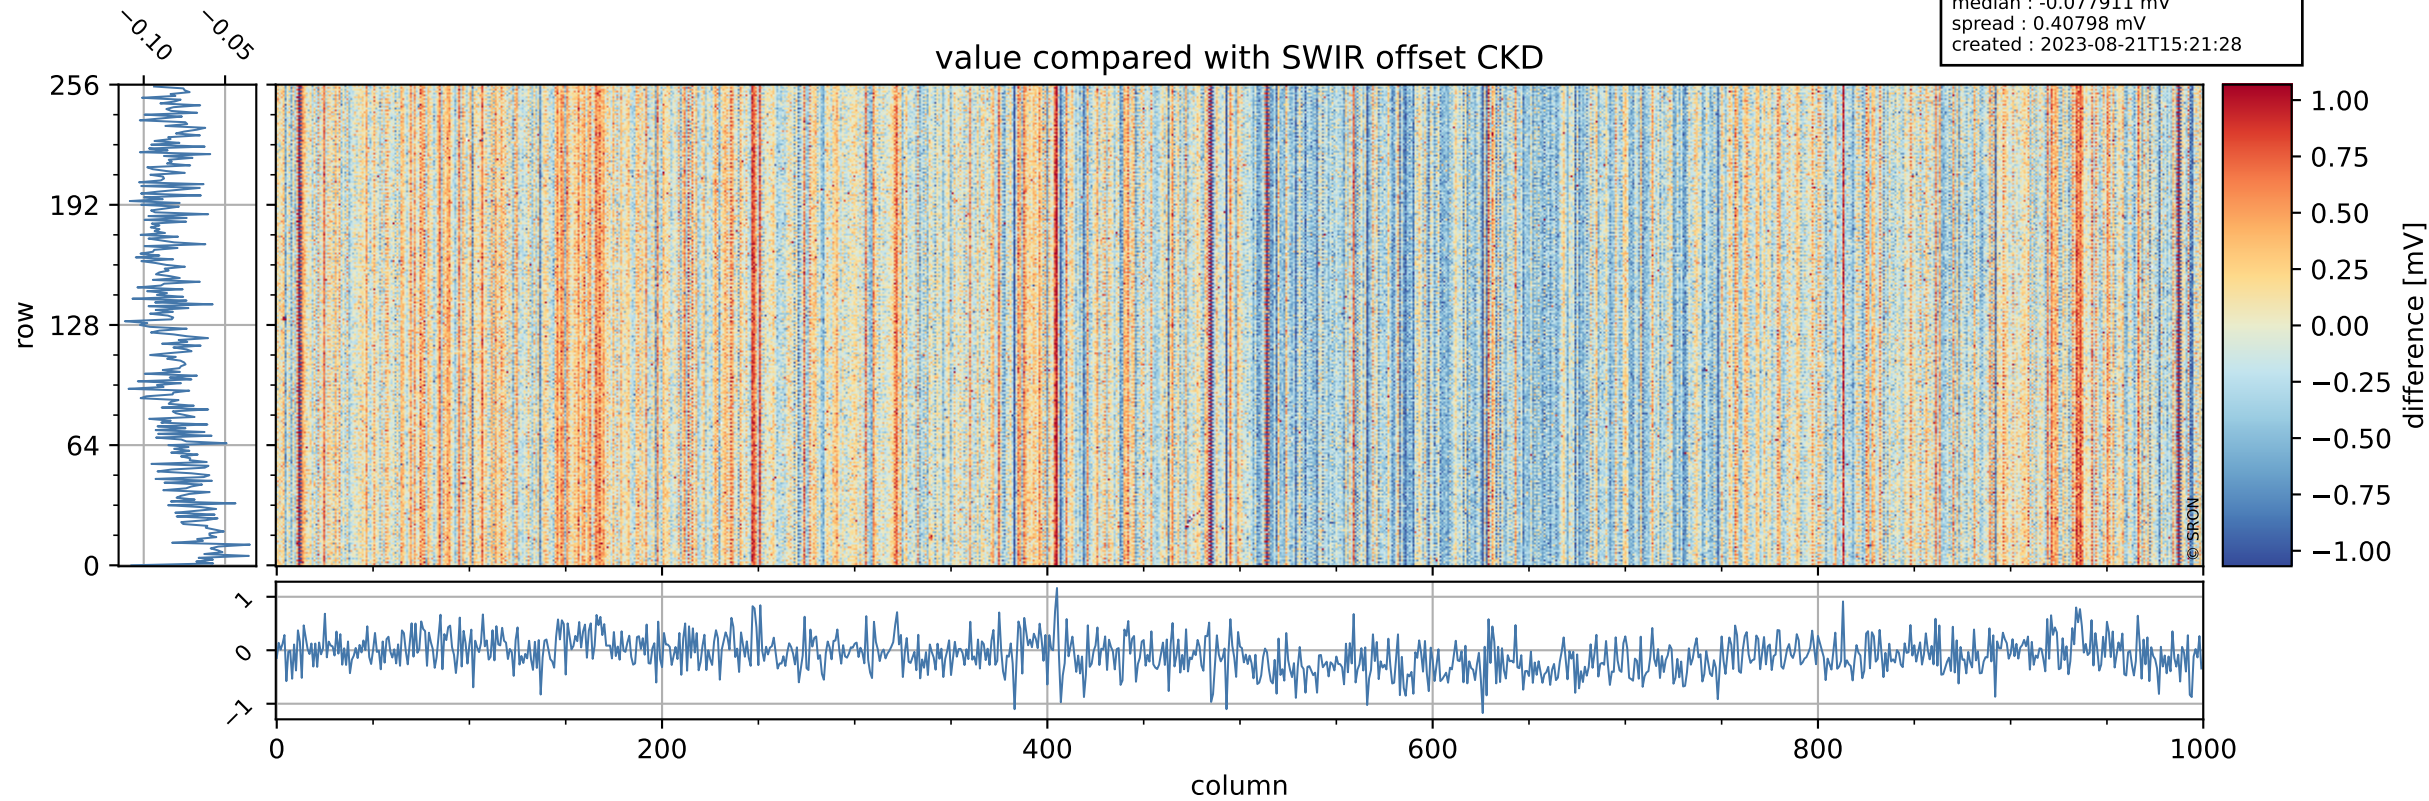

Tropomi SWIR offset (official)

orbits : 20 in [25192, 25237]
coverage : 2022-08-24 / 2022-08-27
median : 0.52593 V
spread : 0.035911 V
created : 2023-08-21T15:21:27

value detector map

Tropomi SWIR offset (official)

orbits : 20 in [25192, 25237]
coverage : 2022-08-24 / 2022-08-27
median : 30.722 μV
spread : 15.264 μV
created : 2023-08-21T15:21:27

Tropomi SWIR offset (official)

orbits : 20 in [25192, 25237]
coverage : 2022-08-24 / 2022-08-27
median : -0.077911 mV
spread : 0.40798 mV
created : 2023-08-21T15:21:28

value compared with SWIR offset CKD

Tropomi SWIR offset (official) ground-tracks of Sentinel-5P

orbits : 20 in [25192, 25237]
coverage : 2022-08-24 / 2022-08-27
created : 2023-08-21T15:21:28

Tropomi SWIR offset (official)

orbits : [2827, 25237]
coverage : 2018-04-30 / 2022-08-27
created : 2023-08-21T15:21:28

trend of detector median & temperatures