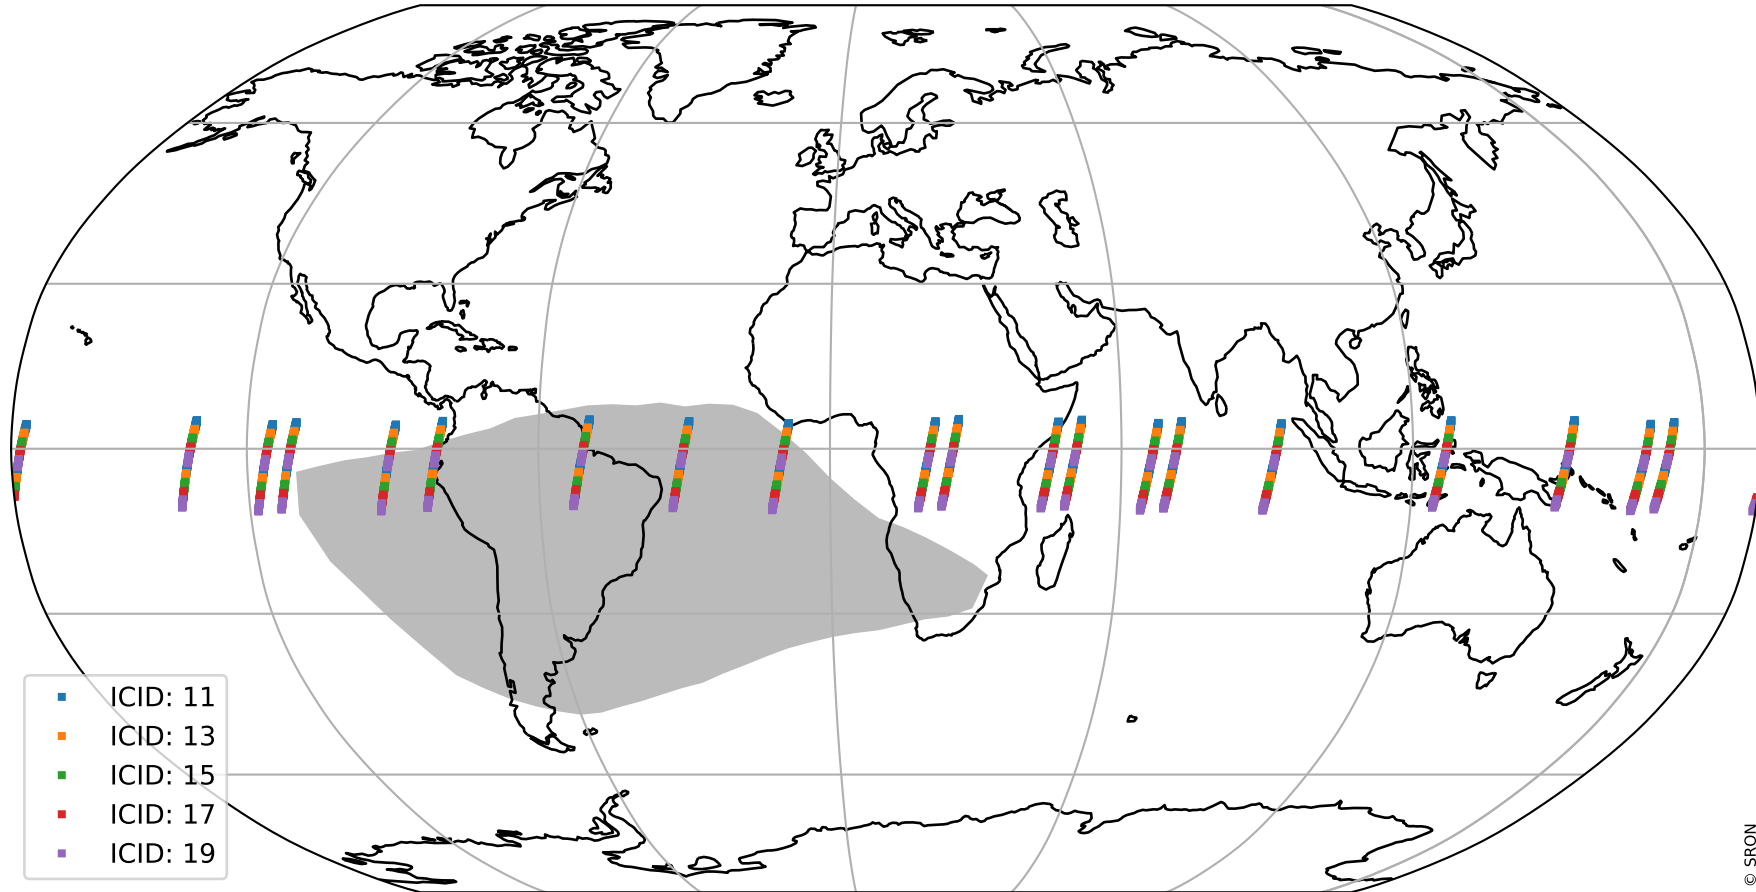

Tropomi SWIR offset (official)

orbits : 20 in [25192, 25237]
coverage : 2022-08-24 / 2022-08-27
median : 0.52593 V
spread : 0.035911 V
created : 2023-08-21T15:21:27

value detector map

Tropomi SWIR offset (official)

orbits : 20 in [25192, 25237]
coverage : 2022-08-24 / 2022-08-27
median : 30.722 μV
spread : 15.264 μV
created : 2023-08-21T15:21:27

Tropomi SWIR offset (official)

orbits : 20 in [25192, 25237]
coverage : 2022-08-24 / 2022-08-27
median : -0.077911 mV
spread : 0.40798 mV
created : 2023-08-21T15:21:28

value compared with SWIR offset CKD

Tropomi SWIR offset (official) ground-tracks of Sentinel-5P

orbits : 20 in [25192, 25237]
coverage : 2022-08-24 / 2022-08-27
created : 2023-08-21T15:21:28

Tropomi SWIR offset (official)

orbits : [2827, 25237]
coverage : 2018-04-30 / 2022-08-27
created : 2023-08-21T15:21:28

trend of detector median & temperatures