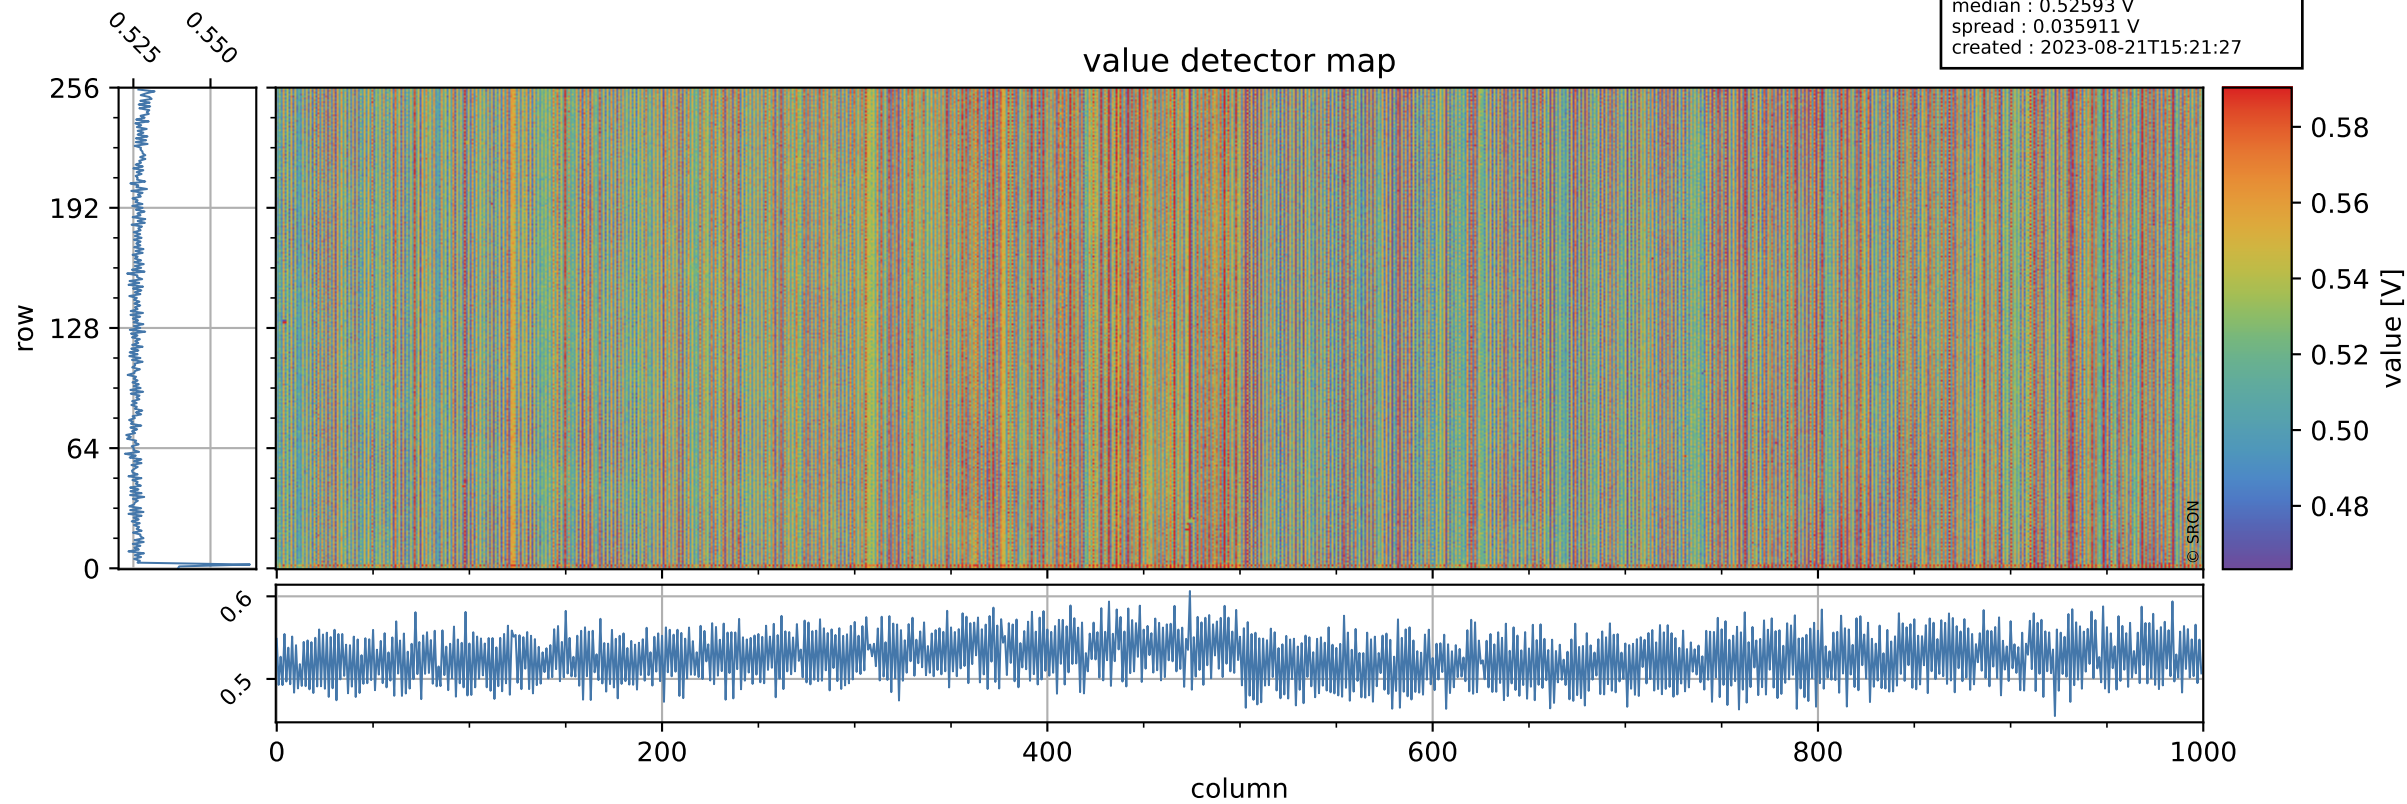

Tropomi SWIR offset (official)

orbits : 20 in [25192, 25237]
coverage : 2022-08-24 / 2022-08-27
median : 0.52593 V
spread : 0.035911 V
created : 2023-08-21T15:21:27

value detector map

Tropomi SWIR offset (official)

orbits : 20 in [25192, 25237]
coverage : 2022-08-24 / 2022-08-27
median : 30.722 μV
spread : 15.264 μV
created : 2023-08-21T15:21:27

Tropomi SWIR offset (official)

orbits : 20 in [25192, 25237]
coverage : 2022-08-24 / 2022-08-27
median : -0.077911 mV
spread : 0.40798 mV
created : 2023-08-21T15:21:28

value compared with SWIR offset CKD

Tropomi SWIR offset (official) ground-tracks of Sentinel-5P

orbits : 20 in [25192, 25237]
coverage : 2022-08-24 / 2022-08-27
created : 2023-08-21T15:21:28

Tropomi SWIR offset (official)

orbits : [2827, 25237]
coverage : 2018-04-30 / 2022-08-27
created : 2023-08-21T15:21:28

trend of detector median & temperatures