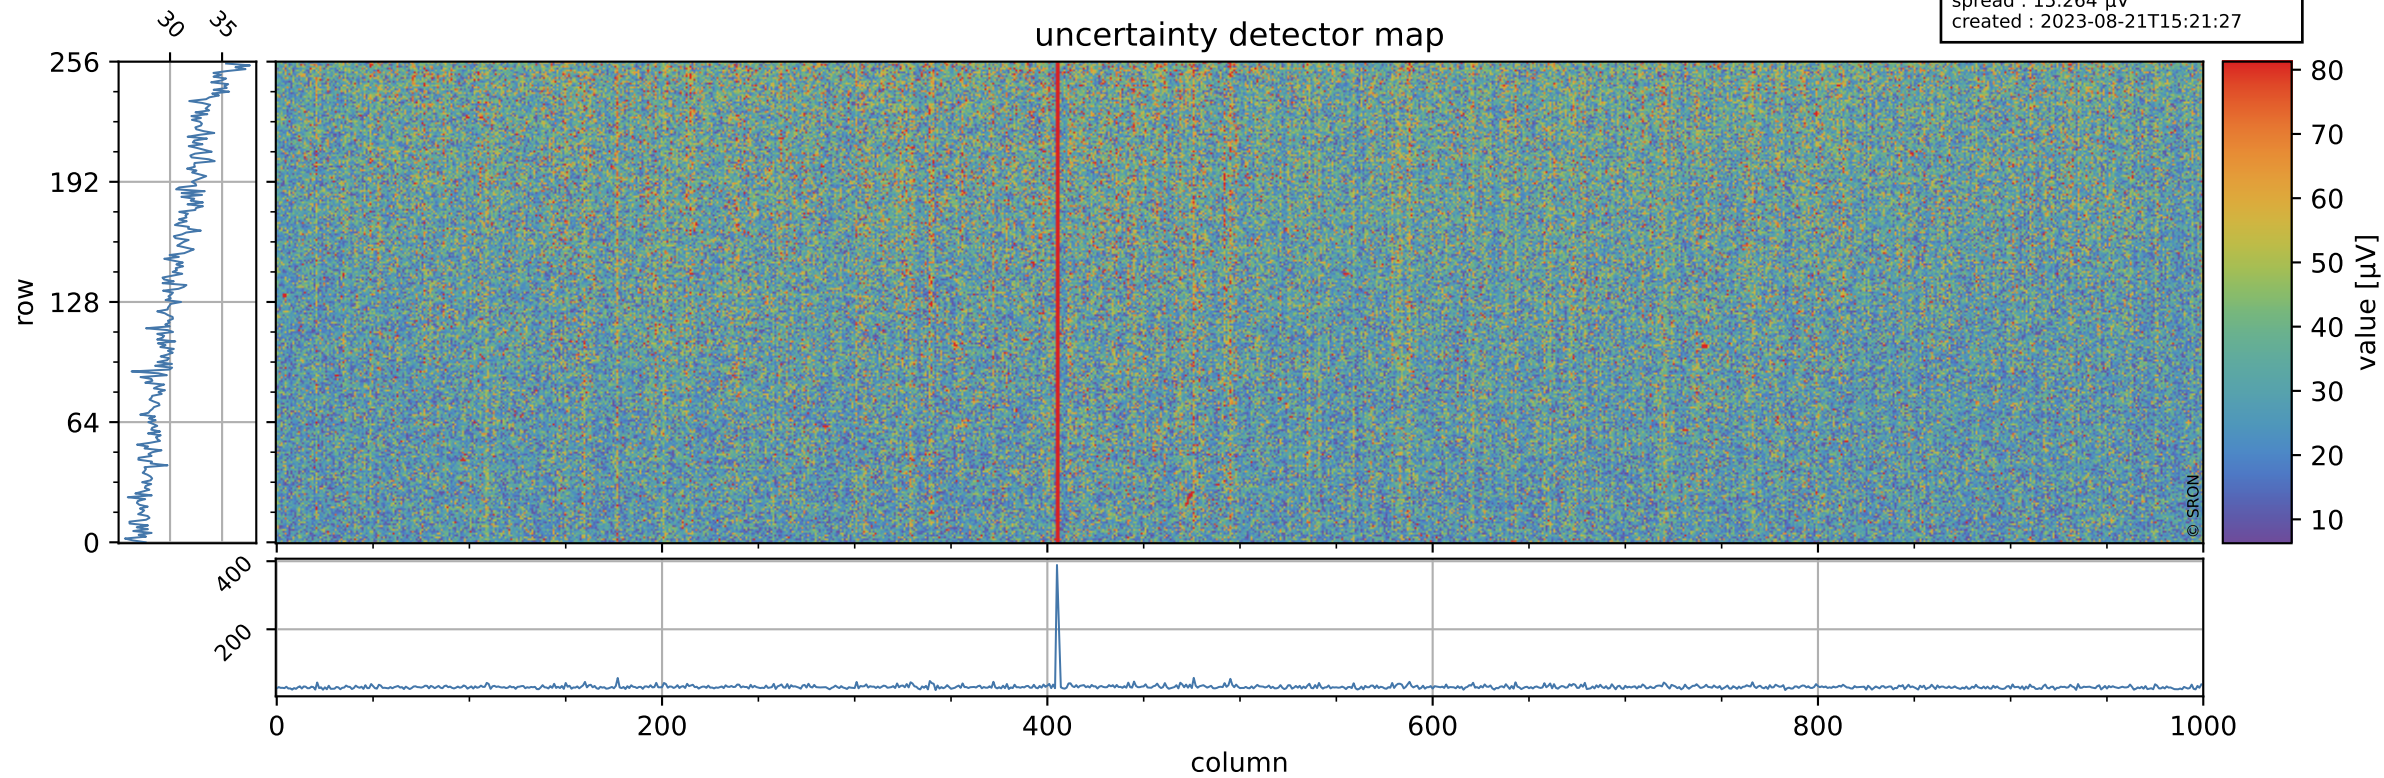

Tropomi SWIR offset (official)

orbits : 20 in [25192, 25237]
coverage : 2022-08-24 / 2022-08-27
median : 0.52593 V
spread : 0.035911 V
created : 2023-08-21T15:21:27

value detector map

Tropomi SWIR offset (official)

orbits : 20 in [25192, 25237]
coverage : 2022-08-24 / 2022-08-27
median : 30.722 μV
spread : 15.264 μV
created : 2023-08-21T15:21:27

Tropomi SWIR offset (official)

orbits : 20 in [25192, 25237]
coverage : 2022-08-24 / 2022-08-27
median : -0.077911 mV
spread : 0.40798 mV
created : 2023-08-21T15:21:28

value compared with SWIR offset CKD

Tropomi SWIR offset (official) ground-tracks of Sentinel-5P

orbits : 20 in [25192, 25237]
coverage : 2022-08-24 / 2022-08-27
created : 2023-08-21T15:21:28

Tropomi SWIR offset (official)

orbits : [2827, 25237]
coverage : 2018-04-30 / 2022-08-27
created : 2023-08-21T15:21:28

trend of detector median & temperatures