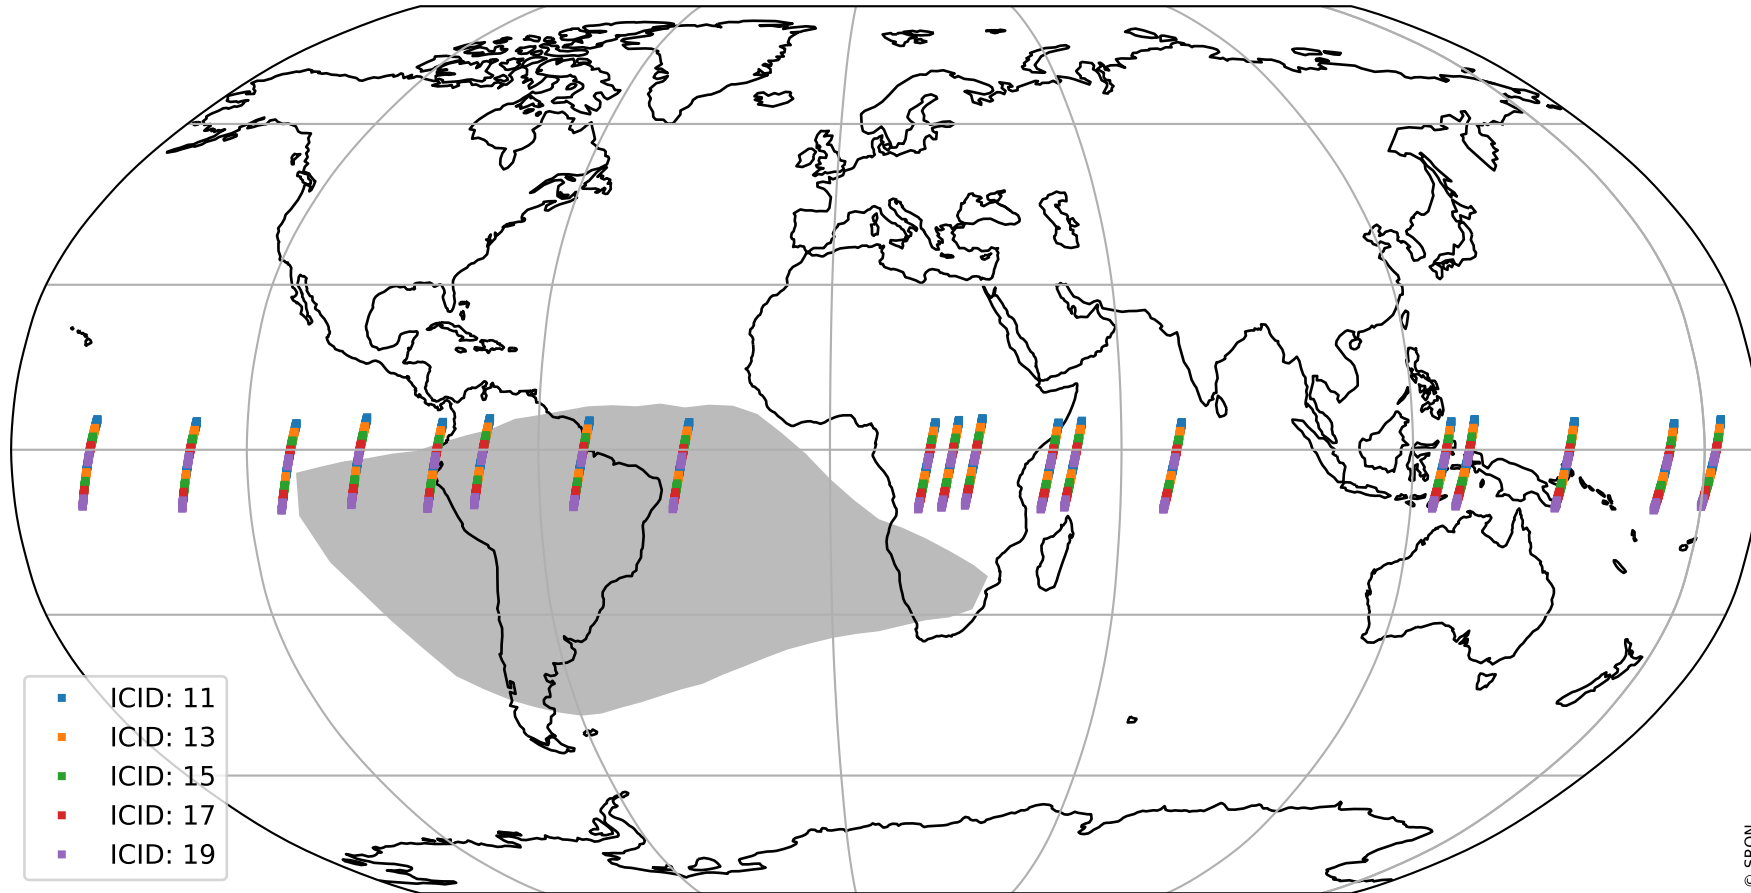

Tropomi SWIR offset (official)

orbits : 19 in [25207, 25252]
coverage : 2022-08-25 / 2022-08-28
median : 0.52593 V
spread : 0.035909 V
created : 2023-08-21T15:21:30

value detector map

Tropomi SWIR offset (official)

orbits : 19 in [25207, 25252]
coverage : 2022-08-25 / 2022-08-28
median : 30.664 μV
spread : 15.104 μV
created : 2023-08-21T15:21:30

Tropomi SWIR offset (official)

orbits : 19 in [25207, 25252]
coverage : 2022-08-25 / 2022-08-28
median : -0.079867 mV
spread : 0.407 mV
created : 2023-08-21T15:21:30

value compared with SWIR offset CKD

Tropomi SWIR offset (official) ground-tracks of Sentinel-5P

orbits : 19 in [25207, 25252]
coverage : 2022-08-25 / 2022-08-28
created : 2023-08-21T15:21:31

Tropomi SWIR offset (official)

orbits : [2827, 25252]
coverage : 2018-04-30 / 2022-08-28
created : 2023-08-21T15:21:32

trend of detector median & temperatures