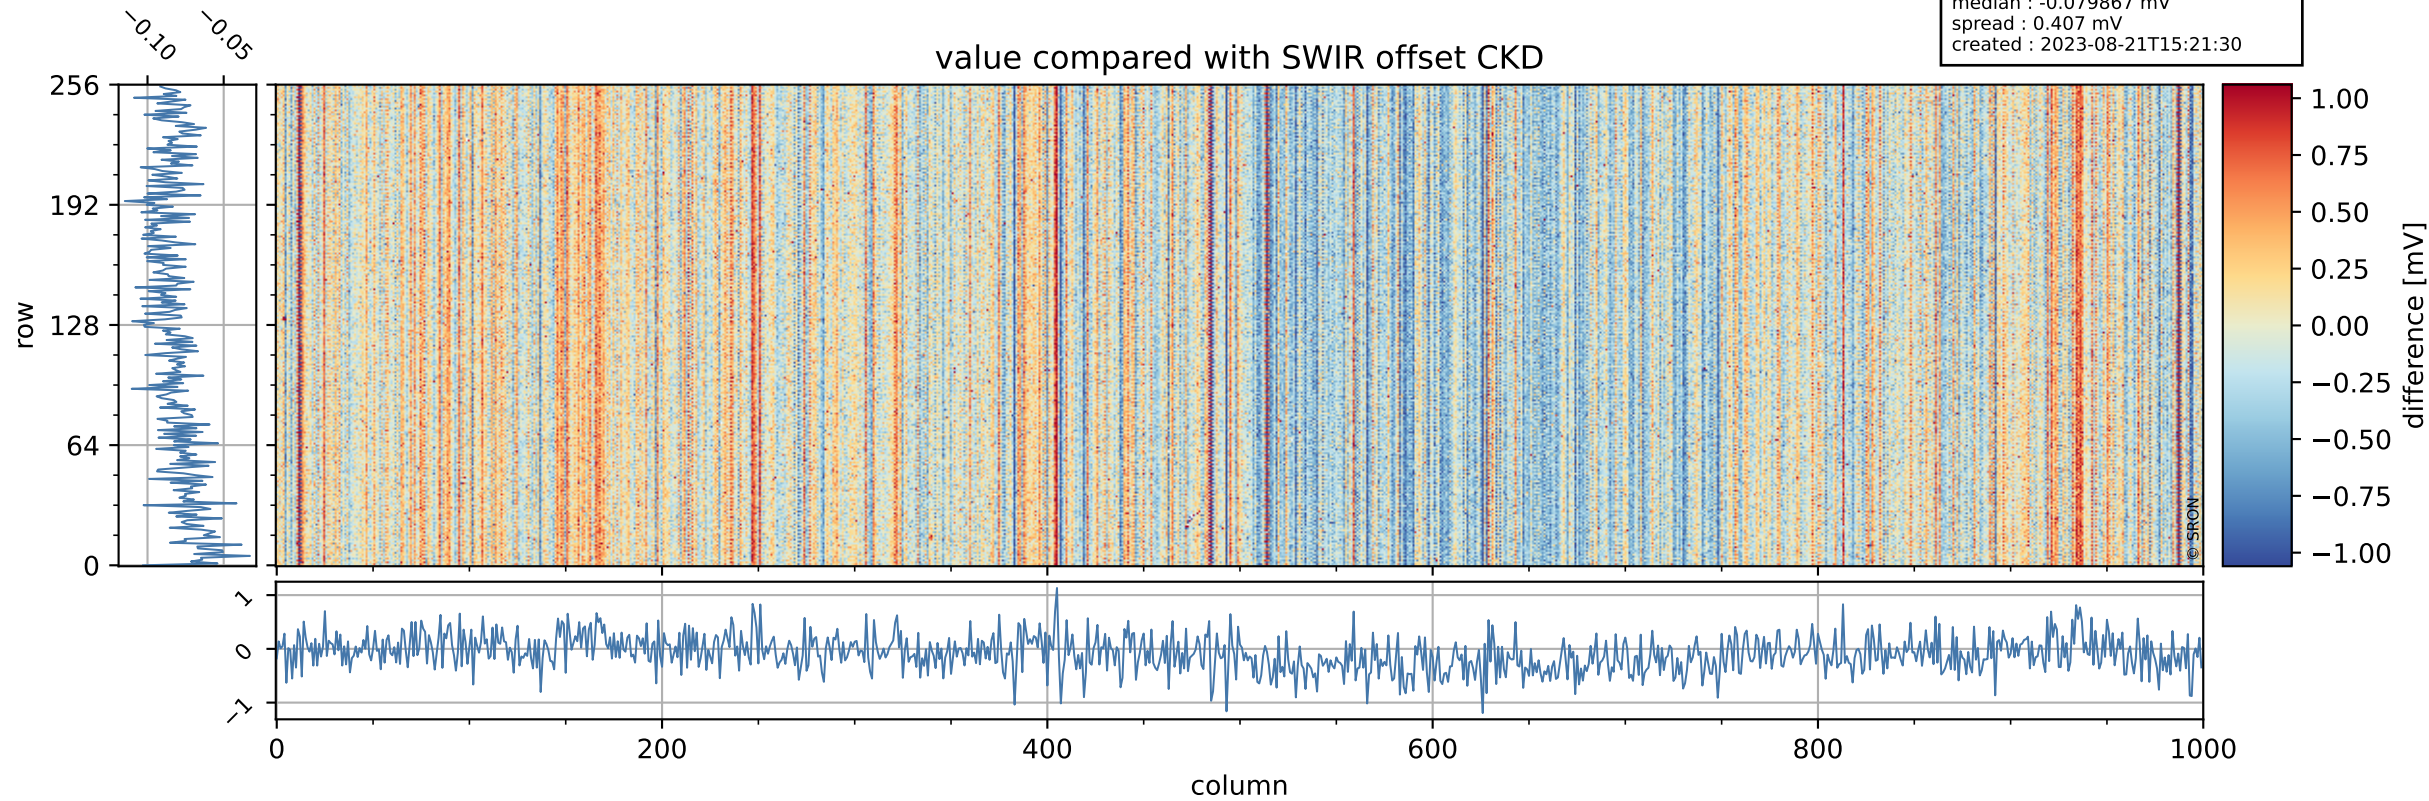

Tropomi SWIR offset (official)

orbits : 19 in [25207, 25252]
coverage : 2022-08-25 / 2022-08-28
median : 0.52593 V
spread : 0.035909 V
created : 2023-08-21T15:21:30

value detector map

Tropomi SWIR offset (official)

orbits : 19 in [25207, 25252]
coverage : 2022-08-25 / 2022-08-28
median : 30.664 μV
spread : 15.104 μV
created : 2023-08-21T15:21:30

Tropomi SWIR offset (official)

orbits : 19 in [25207, 25252]
coverage : 2022-08-25 / 2022-08-28
median : -0.079867 mV
spread : 0.407 mV
created : 2023-08-21T15:21:30

value compared with SWIR offset CKD

Tropomi SWIR offset (official) ground-tracks of Sentinel-5P

orbits : 19 in [25207, 25252]
coverage : 2022-08-25 / 2022-08-28
created : 2023-08-21T15:21:31

Tropomi SWIR offset (official)

orbits : [2827, 25252]
coverage : 2018-04-30 / 2022-08-28
created : 2023-08-21T15:21:32

trend of detector median & temperatures