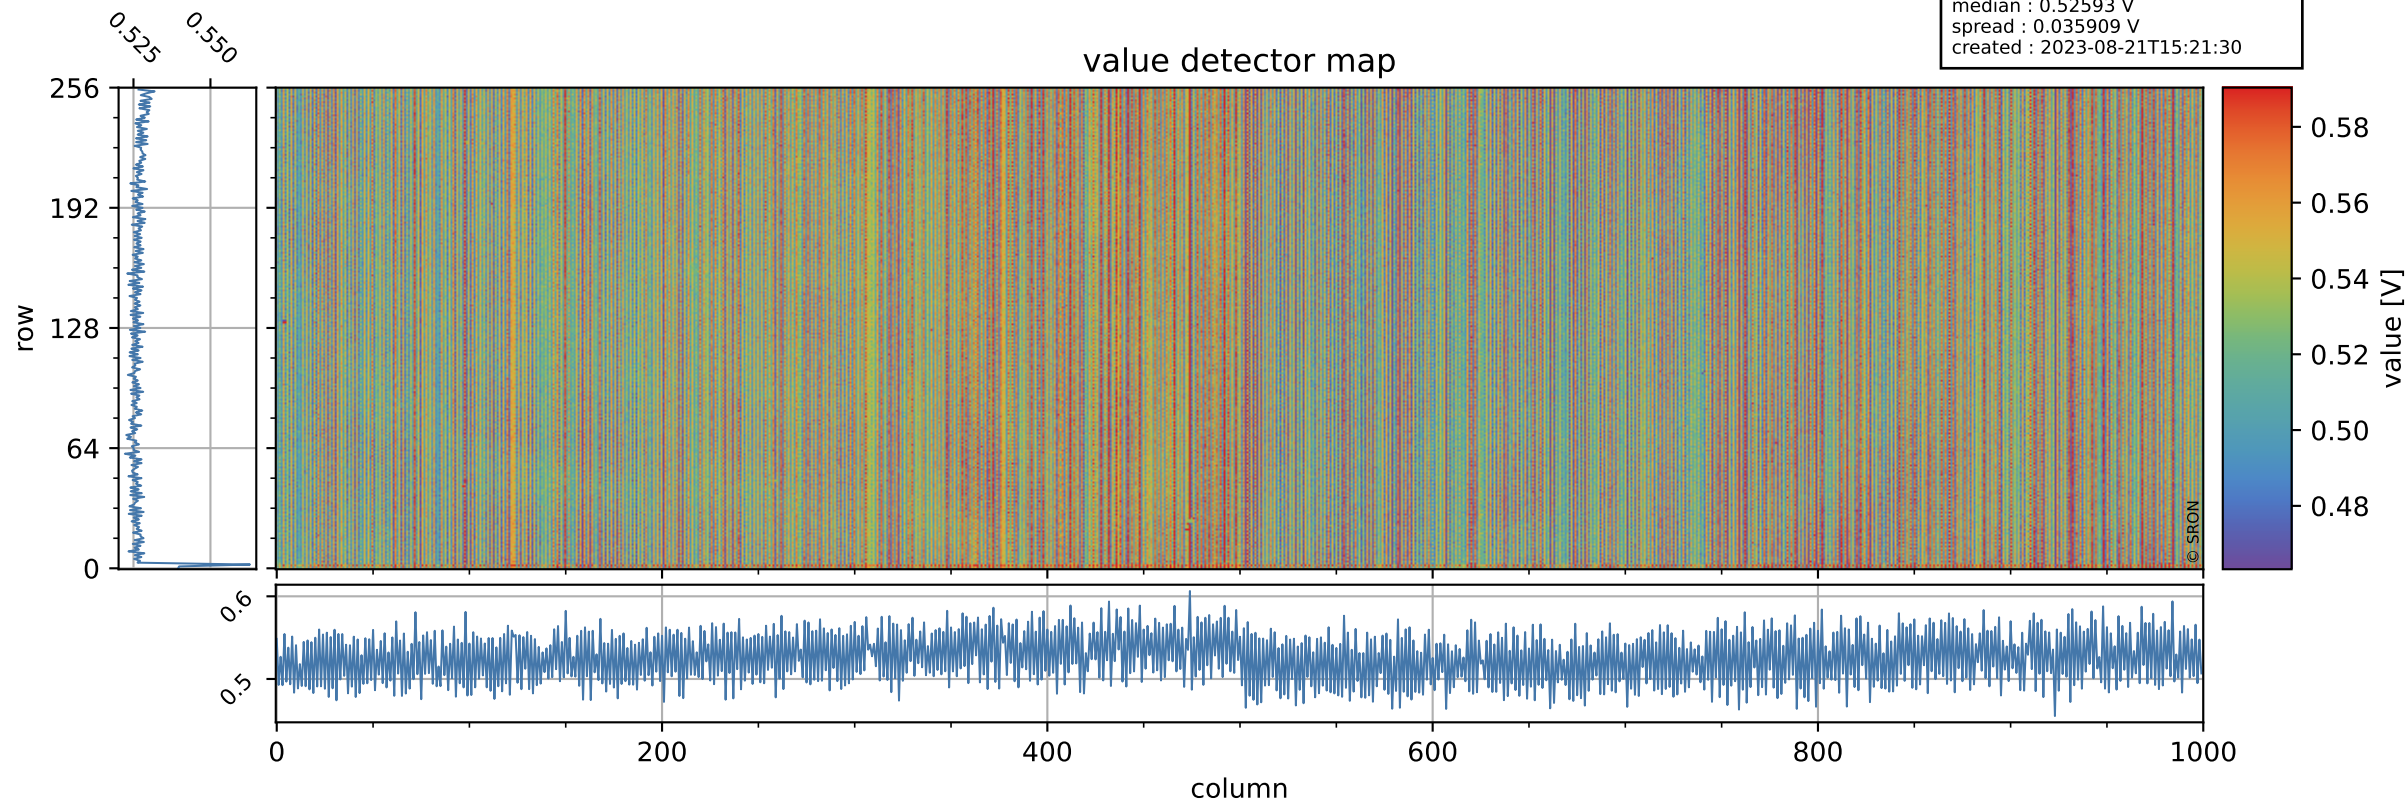

Tropomi SWIR offset (official)

orbits : 19 in [25207, 25252]
coverage : 2022-08-25 / 2022-08-28
median : 0.52593 V
spread : 0.035909 V
created : 2023-08-21T15:21:30

value detector map

Tropomi SWIR offset (official)

orbits : 19 in [25207, 25252]
coverage : 2022-08-25 / 2022-08-28
median : 30.664 μV
spread : 15.104 μV
created : 2023-08-21T15:21:30

Tropomi SWIR offset (official)

orbits : 19 in [25207, 25252]
coverage : 2022-08-25 / 2022-08-28
median : -0.079867 mV
spread : 0.407 mV
created : 2023-08-21T15:21:30

value compared with SWIR offset CKD

Tropomi SWIR offset (official) ground-tracks of Sentinel-5P

orbits : 19 in [25207, 25252]
coverage : 2022-08-25 / 2022-08-28
created : 2023-08-21T15:21:31

Tropomi SWIR offset (official)

orbits : [2827, 25252]
coverage : 2018-04-30 / 2022-08-28
created : 2023-08-21T15:21:32

trend of detector median & temperatures