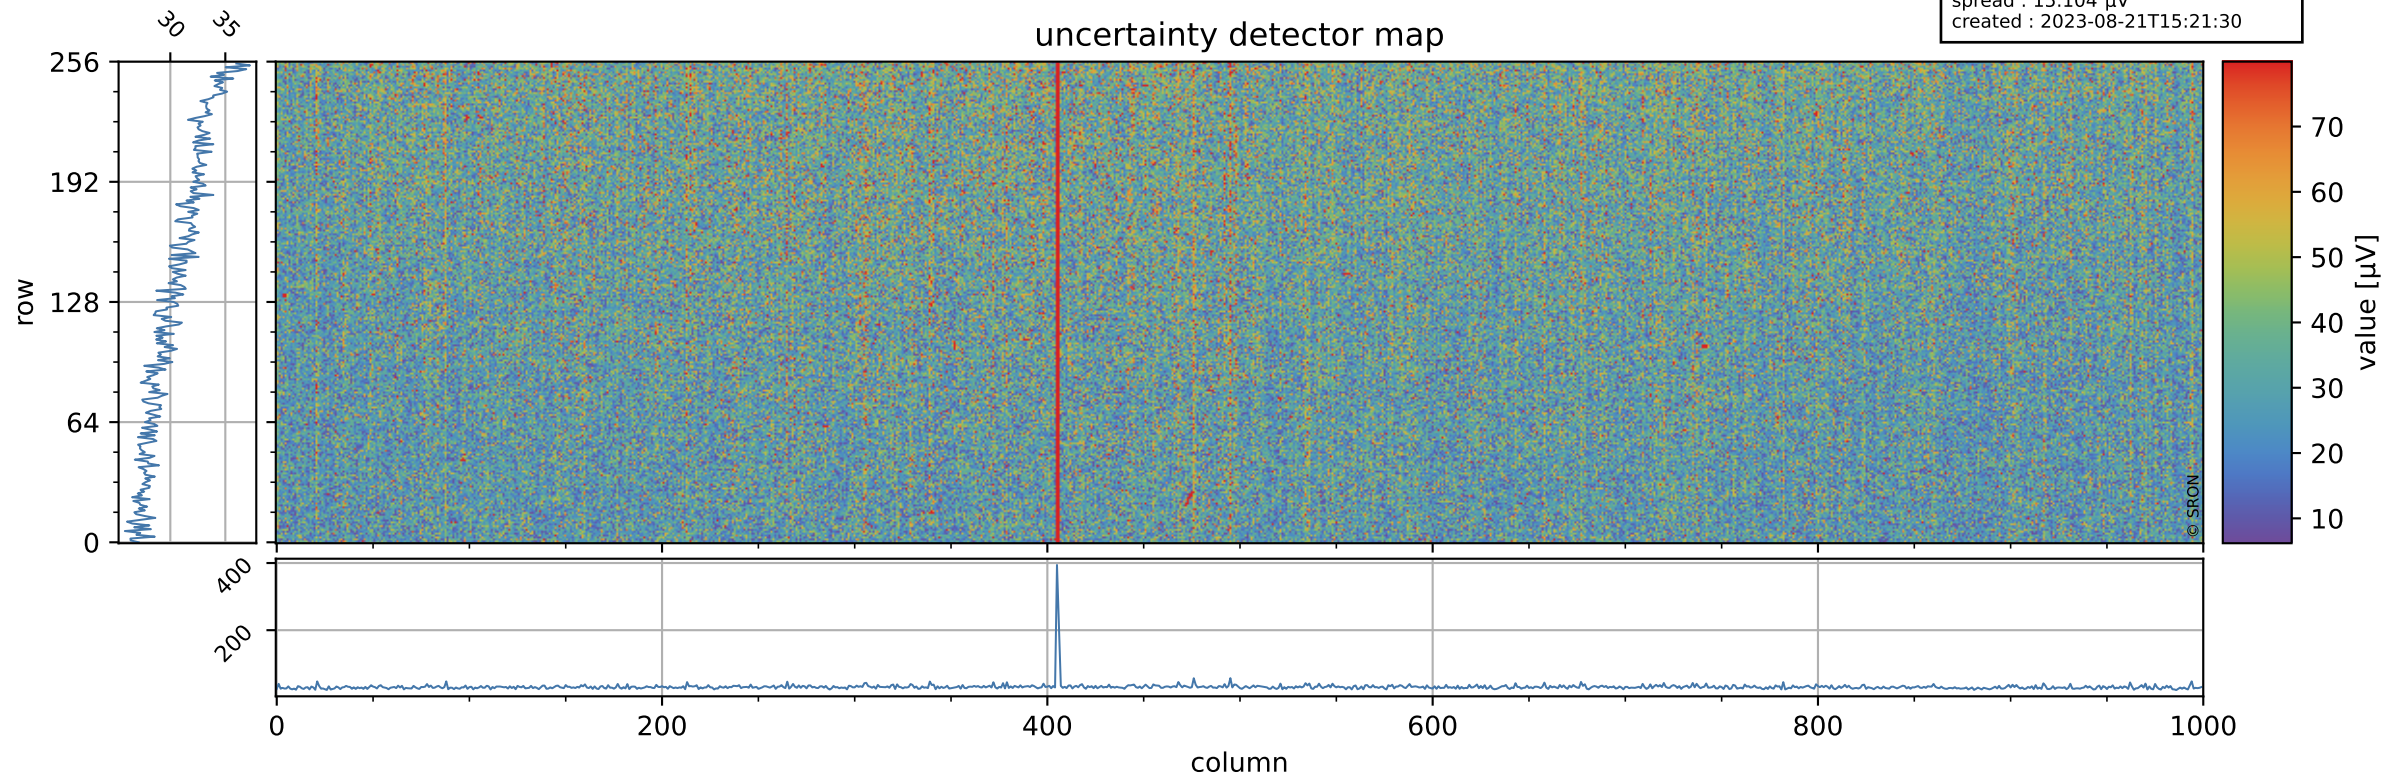

Tropomi SWIR offset (official)

orbits : 19 in [25207, 25252]
coverage : 2022-08-25 / 2022-08-28
median : 0.52593 V
spread : 0.035909 V
created : 2023-08-21T15:21:30

value detector map

Tropomi SWIR offset (official)

orbits : 19 in [25207, 25252]
coverage : 2022-08-25 / 2022-08-28
median : 30.664 μV
spread : 15.104 μV
created : 2023-08-21T15:21:30

Tropomi SWIR offset (official)

orbits : 19 in [25207, 25252]
coverage : 2022-08-25 / 2022-08-28
median : -0.079867 mV
spread : 0.407 mV
created : 2023-08-21T15:21:30

value compared with SWIR offset CKD

Tropomi SWIR offset (official) ground-tracks of Sentinel-5P

orbits : 19 in [25207, 25252]
coverage : 2022-08-25 / 2022-08-28
created : 2023-08-21T15:21:31

Tropomi SWIR offset (official)

orbits : [2827, 25252]
coverage : 2018-04-30 / 2022-08-28
created : 2023-08-21T15:21:32

trend of detector median & temperatures