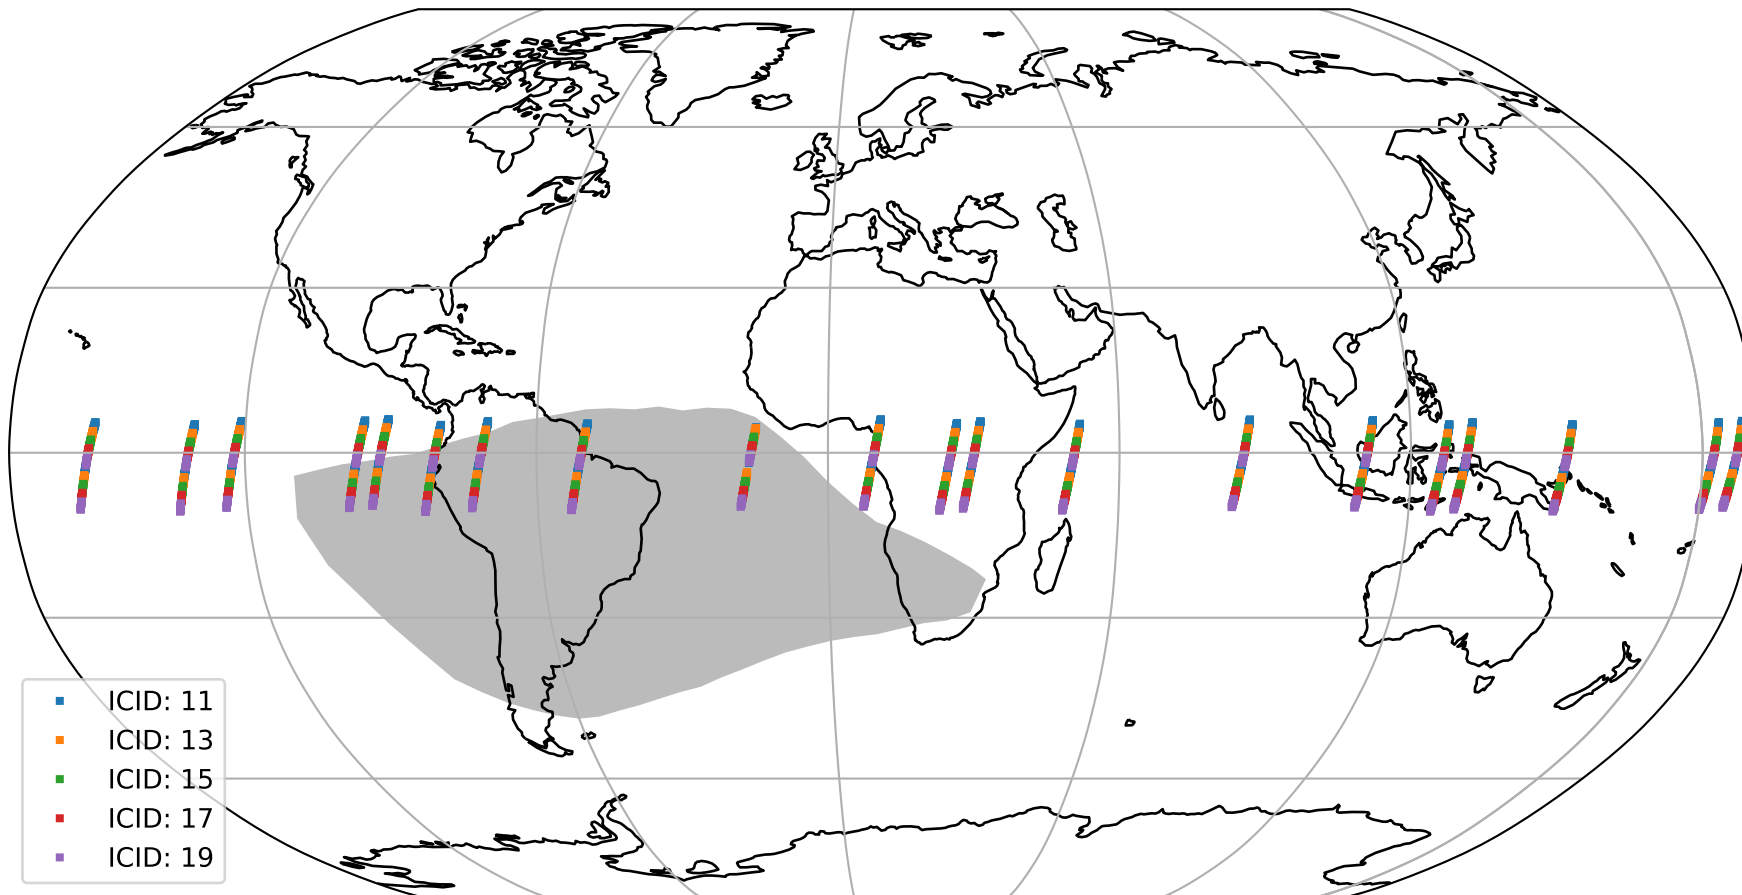

Tropomi SWIR offset (official)

orbits : 20 in [25222, 25267]
coverage : 2022-08-26 / 2022-08-29
median : 0.52593 V
spread : 0.035907 V
created : 2023-08-21T15:21:33

value detector map

Tropomi SWIR offset (official)

orbits : 20 in [25222, 25267]
coverage : 2022-08-26 / 2022-08-29
median : 30.146 μV
spread : 14.973 μV
created : 2023-08-21T15:21:33

Tropomi SWIR offset (official)

orbits : 20 in [25222, 25267]
coverage : 2022-08-26 / 2022-08-29
median : -0.079248 mV
spread : 0.40418 mV
created : 2023-08-21T15:21:34

value compared with SWIR offset CKD

Tropomi SWIR offset (official) ground-tracks of Sentinel-5P

orbits : 20 in [25222, 25267]
coverage : 2022-08-26 / 2022-08-29
created : 2023-08-21T15:21:34

Tropomi SWIR offset (official)

orbits : [2827, 25267]
coverage : 2018-04-30 / 2022-08-29
created : 2023-08-21T15:21:35

trend of detector median & temperatures