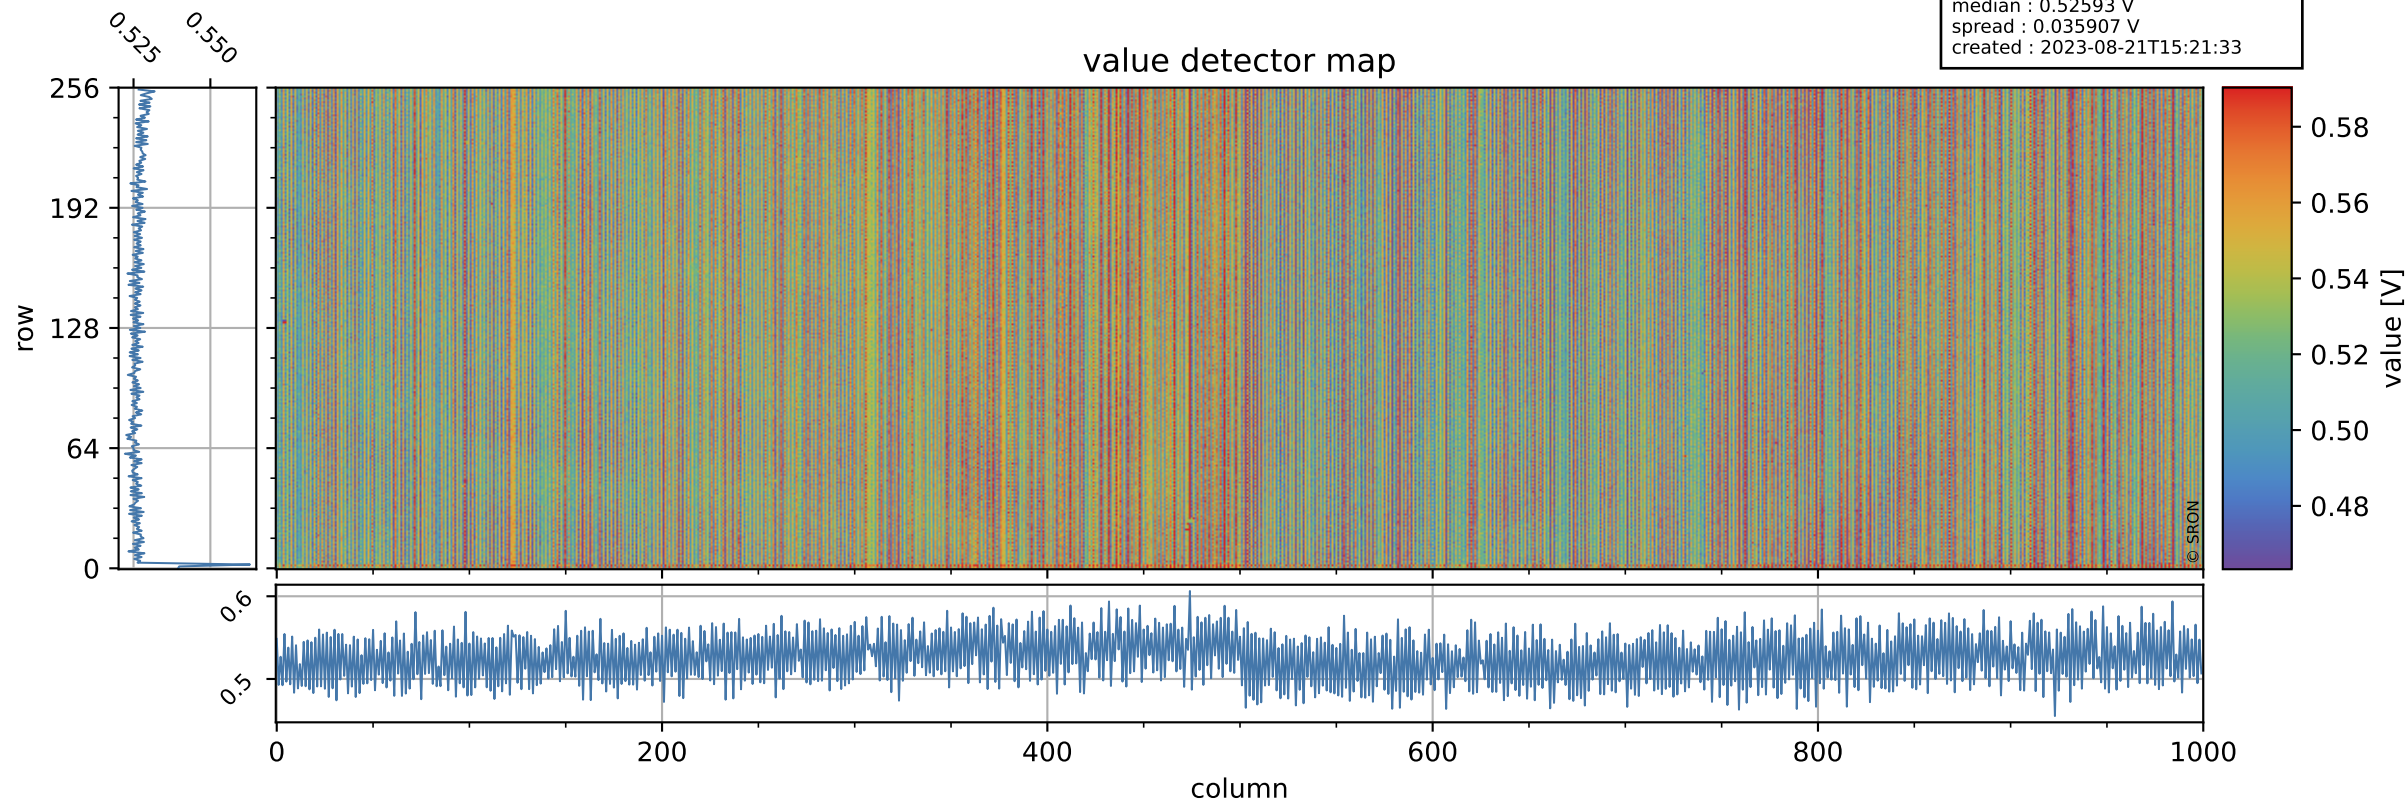

Tropomi SWIR offset (official)

orbits : 20 in [25222, 25267]
coverage : 2022-08-26 / 2022-08-29
median : 0.52593 V
spread : 0.035907 V
created : 2023-08-21T15:21:33

value detector map

Tropomi SWIR offset (official)

orbits : 20 in [25222, 25267]
coverage : 2022-08-26 / 2022-08-29
median : 30.146 μV
spread : 14.973 μV
created : 2023-08-21T15:21:33

Tropomi SWIR offset (official)

orbits : 20 in [25222, 25267]
coverage : 2022-08-26 / 2022-08-29
median : -0.079248 mV
spread : 0.40418 mV
created : 2023-08-21T15:21:34

value compared with SWIR offset CKD

Tropomi SWIR offset (official) ground-tracks of Sentinel-5P

orbits : 20 in [25222, 25267]
coverage : 2022-08-26 / 2022-08-29
created : 2023-08-21T15:21:34

Tropomi SWIR offset (official)

orbits : [2827, 25267]
coverage : 2018-04-30 / 2022-08-29
created : 2023-08-21T15:21:35

trend of detector median & temperatures