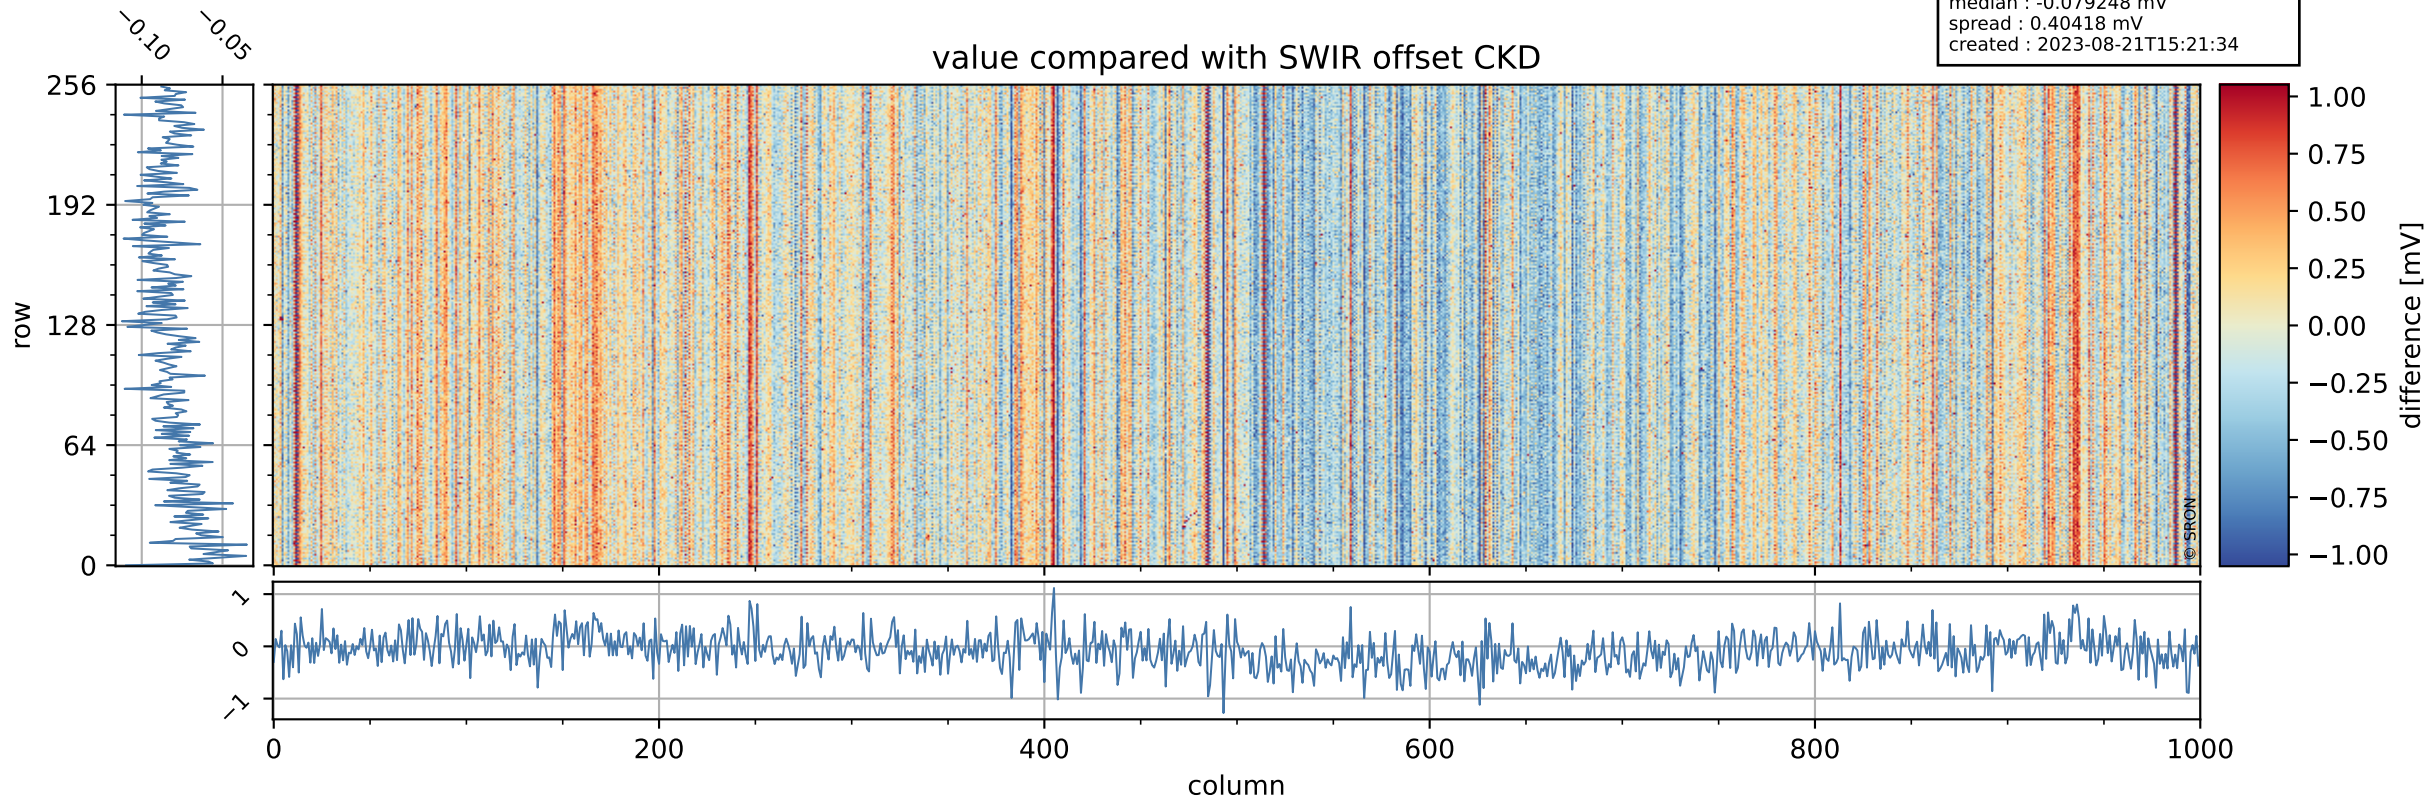

Tropomi SWIR offset (official)

orbits : 20 in [25222, 25267]
coverage : 2022-08-26 / 2022-08-29
median : 0.52593 V
spread : 0.035907 V
created : 2023-08-21T15:21:33

value detector map

Tropomi SWIR offset (official)

orbits : 20 in [25222, 25267]
coverage : 2022-08-26 / 2022-08-29
median : 30.146 μV
spread : 14.973 μV
created : 2023-08-21T15:21:33

Tropomi SWIR offset (official)

orbits : 20 in [25222, 25267]
coverage : 2022-08-26 / 2022-08-29
median : -0.079248 mV
spread : 0.40418 mV
created : 2023-08-21T15:21:34

value compared with SWIR offset CKD

Tropomi SWIR offset (official) ground-tracks of Sentinel-5P

orbits : 20 in [25222, 25267]
coverage : 2022-08-26 / 2022-08-29
created : 2023-08-21T15:21:34

Tropomi SWIR offset (official)

orbits : [2827, 25267]
coverage : 2018-04-30 / 2022-08-29
created : 2023-08-21T15:21:35

trend of detector median & temperatures