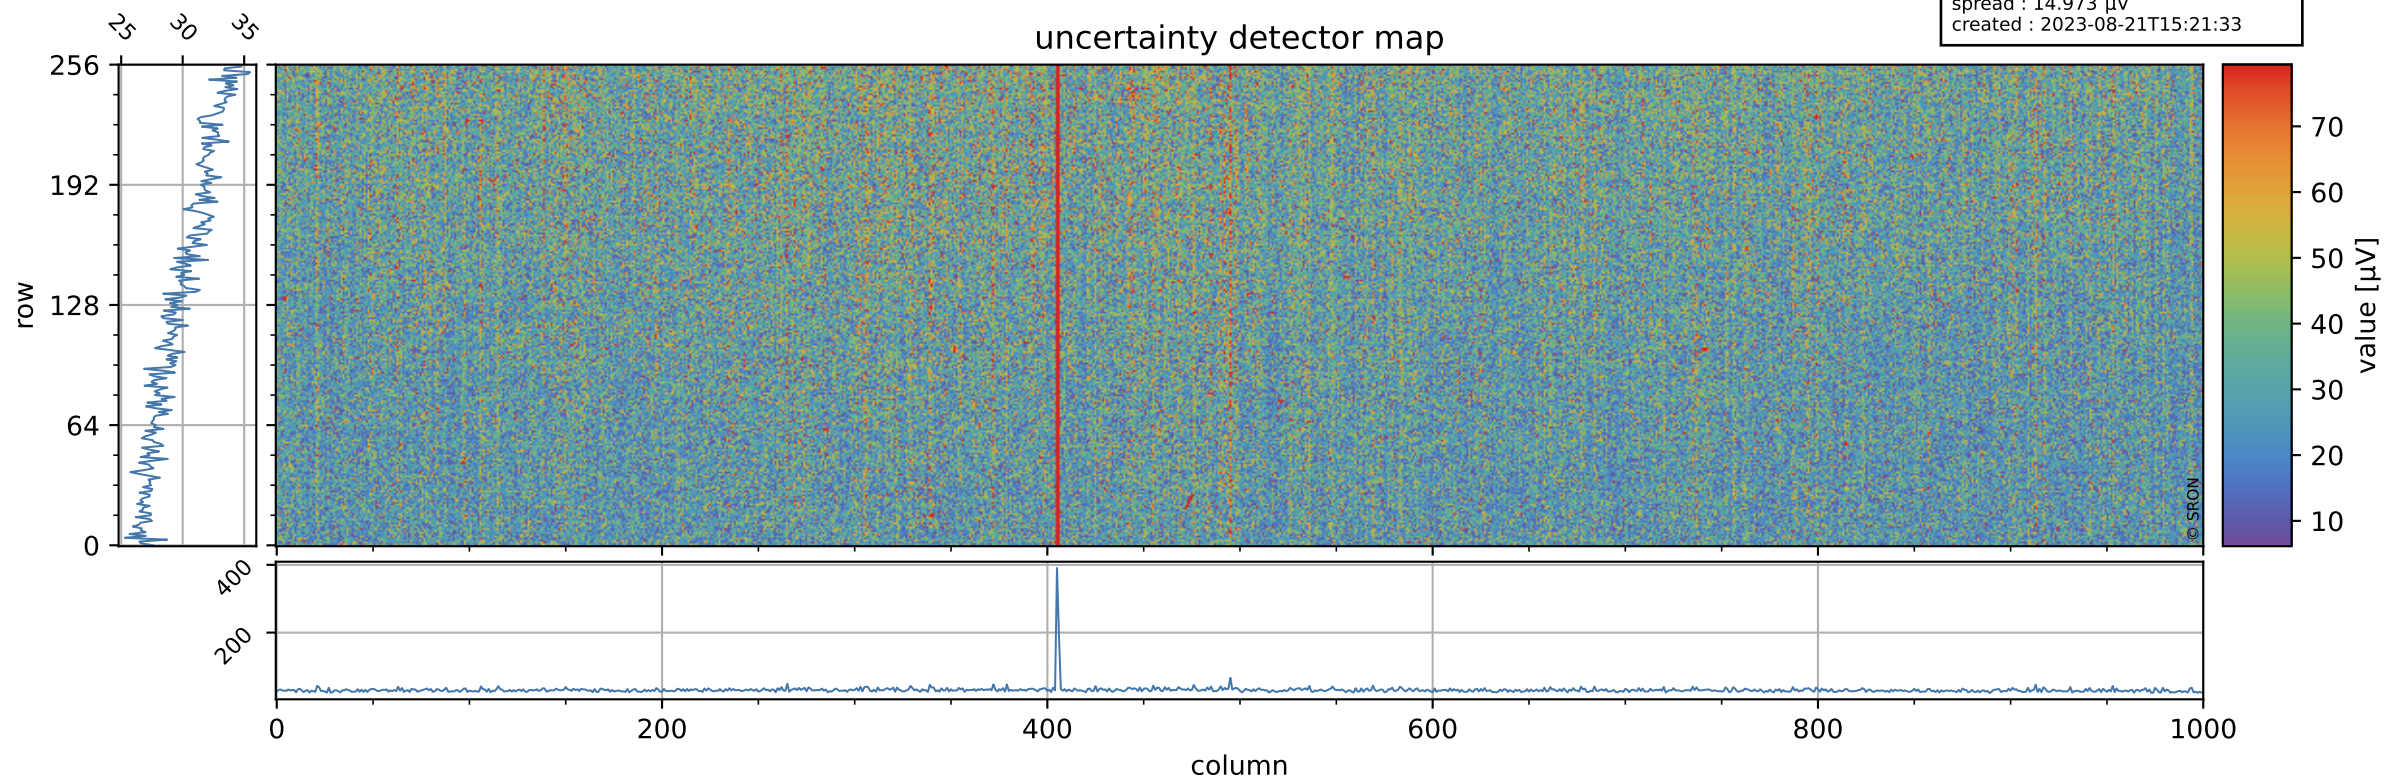

Tropomi SWIR offset (official)

orbits : 20 in [25222, 25267]
coverage : 2022-08-26 / 2022-08-29
median : 0.52593 V
spread : 0.035907 V
created : 2023-08-21T15:21:33

value detector map

Tropomi SWIR offset (official)

orbits : 20 in [25222, 25267]
coverage : 2022-08-26 / 2022-08-29
median : 30.146 μV
spread : 14.973 μV
created : 2023-08-21T15:21:33

Tropomi SWIR offset (official)

orbits : 20 in [25222, 25267]
coverage : 2022-08-26 / 2022-08-29
median : -0.079248 mV
spread : 0.40418 mV
created : 2023-08-21T15:21:34

value compared with SWIR offset CKD

Tropomi SWIR offset (official) ground-tracks of Sentinel-5P

orbits : 20 in [25222, 25267]
coverage : 2022-08-26 / 2022-08-29
created : 2023-08-21T15:21:34

Tropomi SWIR offset (official)

orbits : [2827, 25267]
coverage : 2018-04-30 / 2022-08-29
created : 2023-08-21T15:21:35

trend of detector median & temperatures