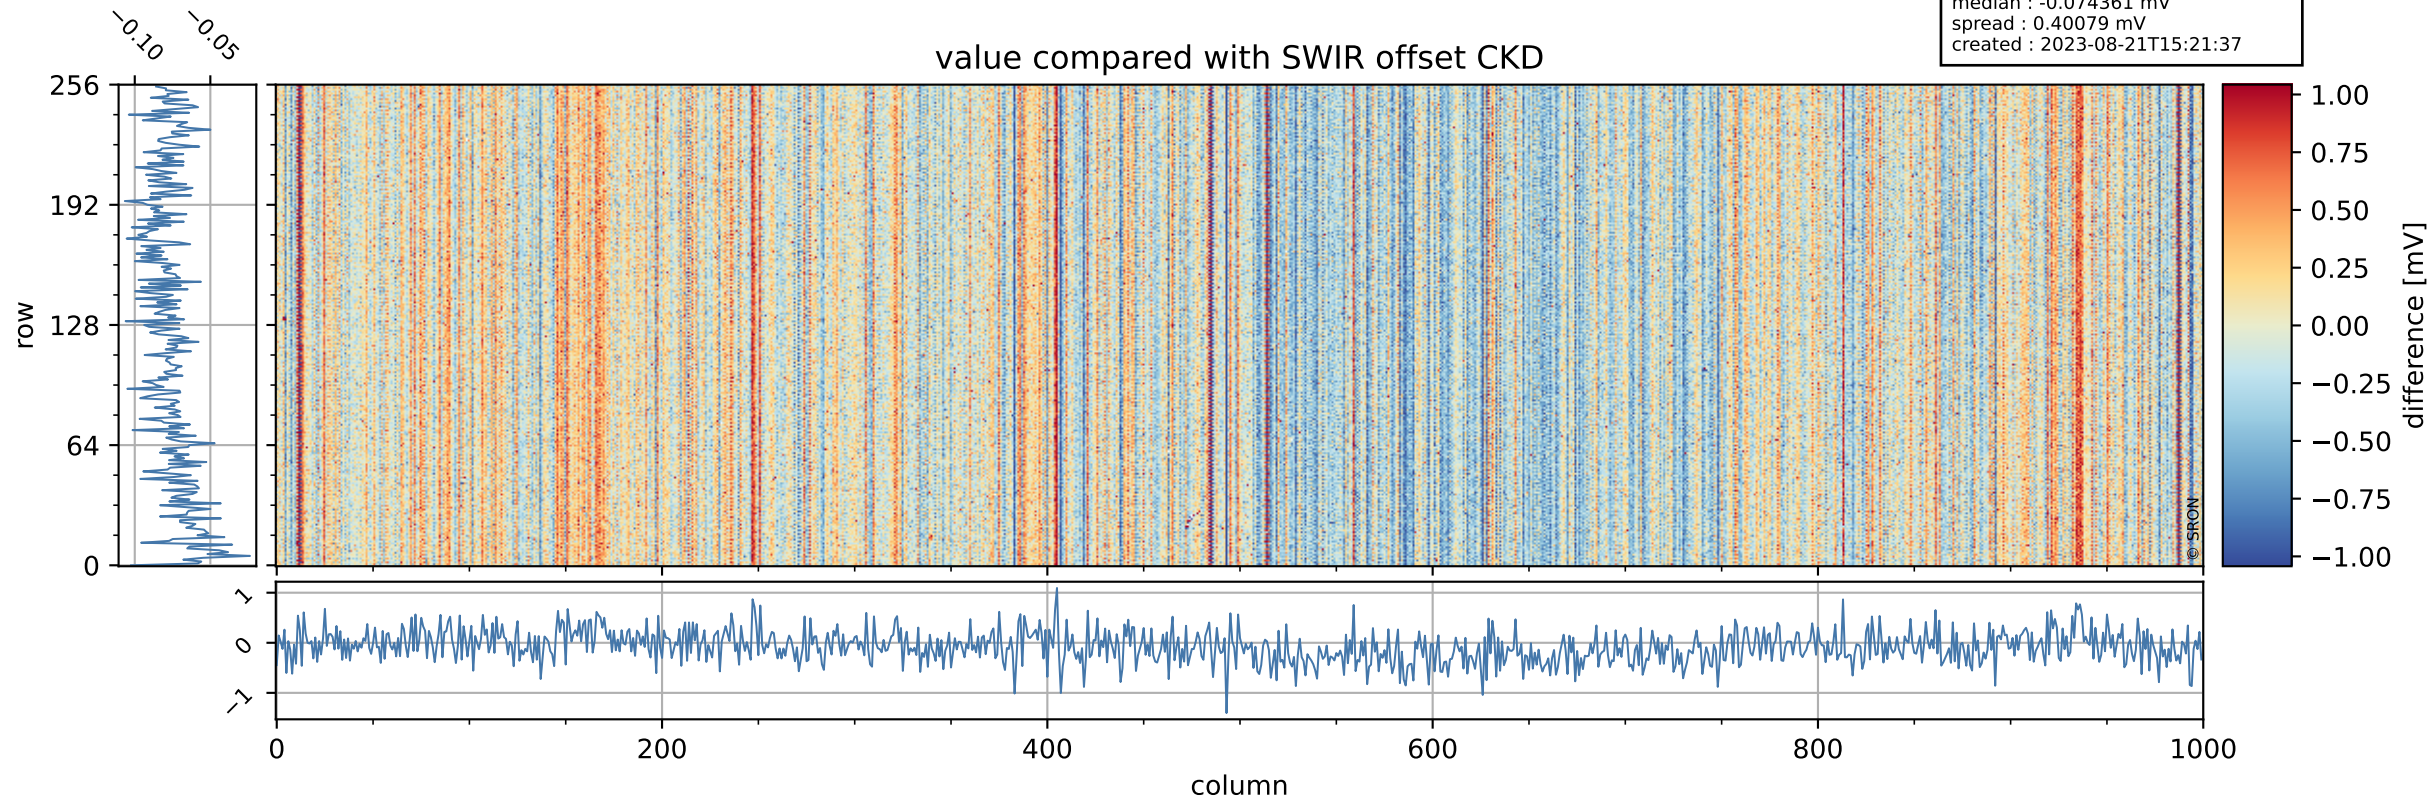

Tropomi SWIR offset (official)

orbits : 19 in [25237, 25282]
coverage : 2022-08-27 / 2022-08-30
median : 0.52594 V
spread : 0.035907 V
created : 2023-08-21T15:21:36

value detector map

Tropomi SWIR offset (official)

orbits : 19 in [25237, 25282]
coverage : 2022-08-27 / 2022-08-30
median : 30.794 μV
spread : 15.313 μV
created : 2023-08-21T15:21:37

Tropomi SWIR offset (official)

orbits : 19 in [25237, 25282]
coverage : 2022-08-27 / 2022-08-30
median : -0.074361 mV
spread : 0.40079 mV
created : 2023-08-21T15:21:37

value compared with SWIR offset CKD

Tropomi SWIR offset (official) ground-tracks of Sentinel-5P

orbits : 19 in [25237, 25282]
coverage : 2022-08-27 / 2022-08-30
created : 2023-08-21T15:21:37

Tropomi SWIR offset (official)

orbits : [2827, 25282]
coverage : 2018-04-30 / 2022-08-30
created : 2023-08-21T15:21:38

trend of detector median & temperatures