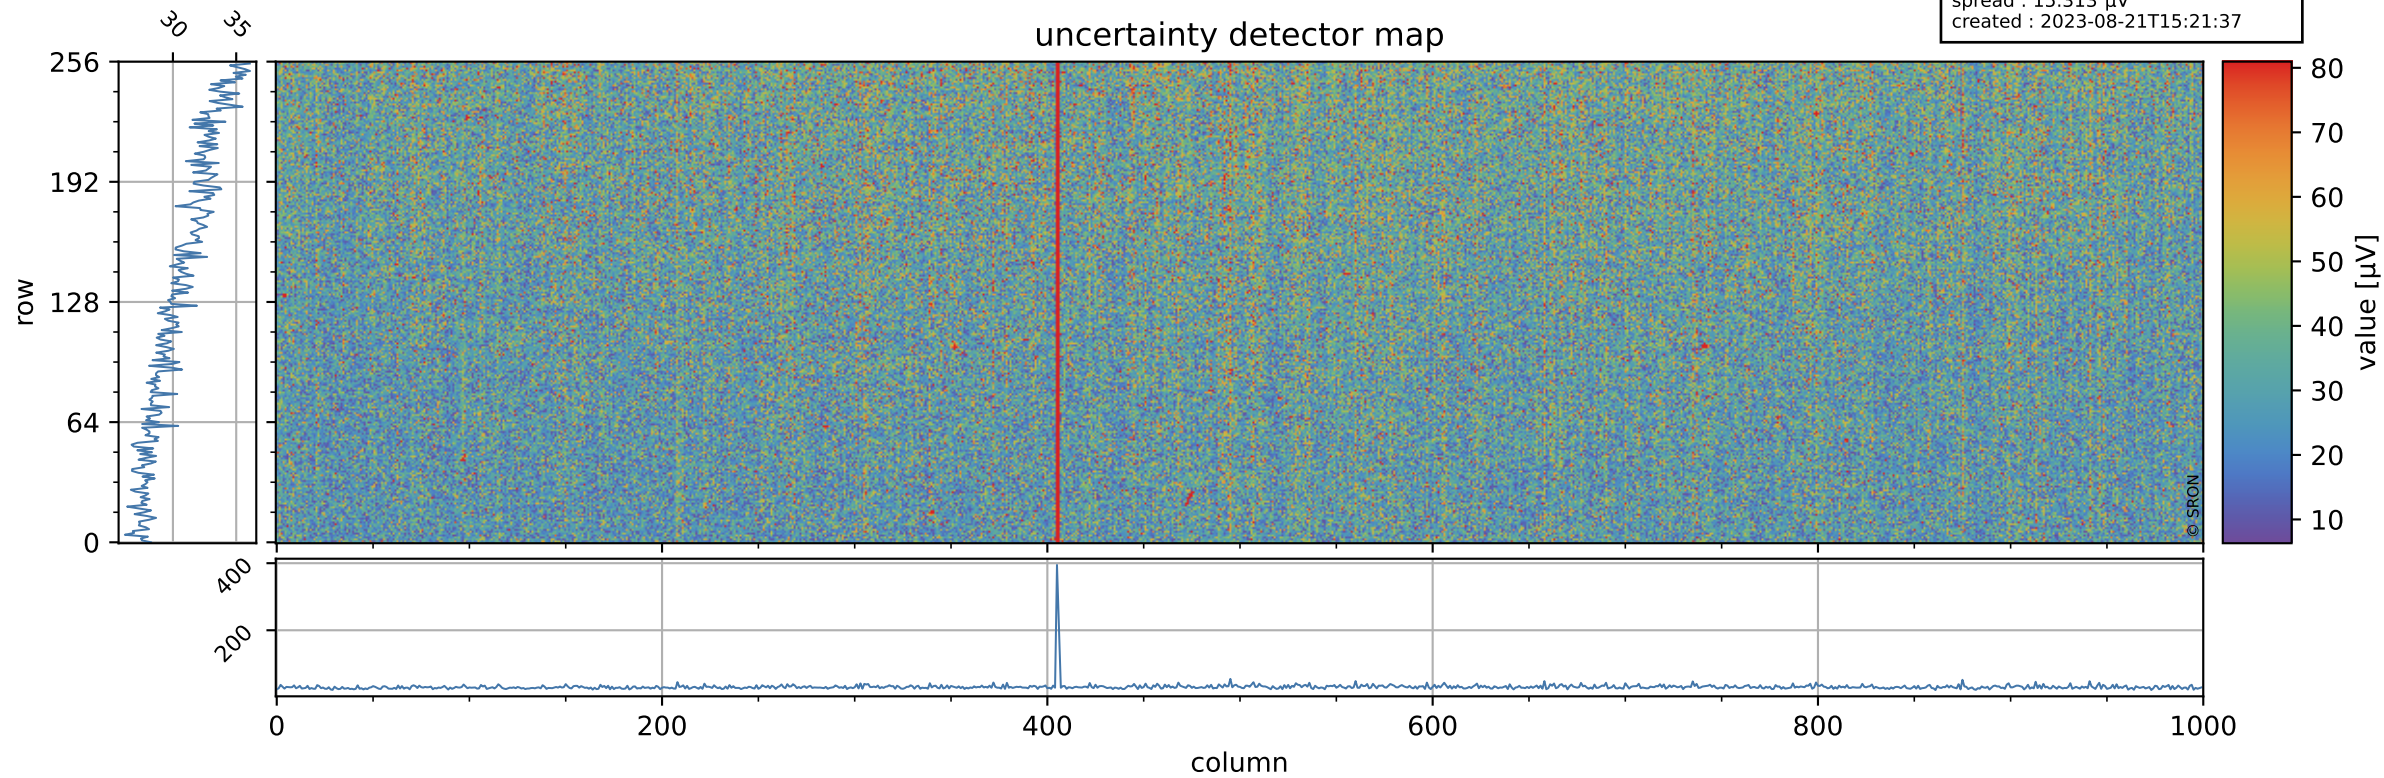

Tropomi SWIR offset (official)

orbits : 19 in [25237, 25282]
coverage : 2022-08-27 / 2022-08-30
median : 0.52594 V
spread : 0.035907 V
created : 2023-08-21T15:21:36

value detector map

Tropomi SWIR offset (official)

orbits : 19 in [25237, 25282]
coverage : 2022-08-27 / 2022-08-30
median : 30.794 μV
spread : 15.313 μV
created : 2023-08-21T15:21:37

Tropomi SWIR offset (official)

orbits : 19 in [25237, 25282]
coverage : 2022-08-27 / 2022-08-30
median : -0.074361 mV
spread : 0.40079 mV
created : 2023-08-21T15:21:37

value compared with SWIR offset CKD

Tropomi SWIR offset (official) ground-tracks of Sentinel-5P

orbits : 19 in [25237, 25282]
coverage : 2022-08-27 / 2022-08-30
created : 2023-08-21T15:21:37

Tropomi SWIR offset (official)

orbits : [2827, 25282]
coverage : 2018-04-30 / 2022-08-30
created : 2023-08-21T15:21:38

trend of detector median & temperatures