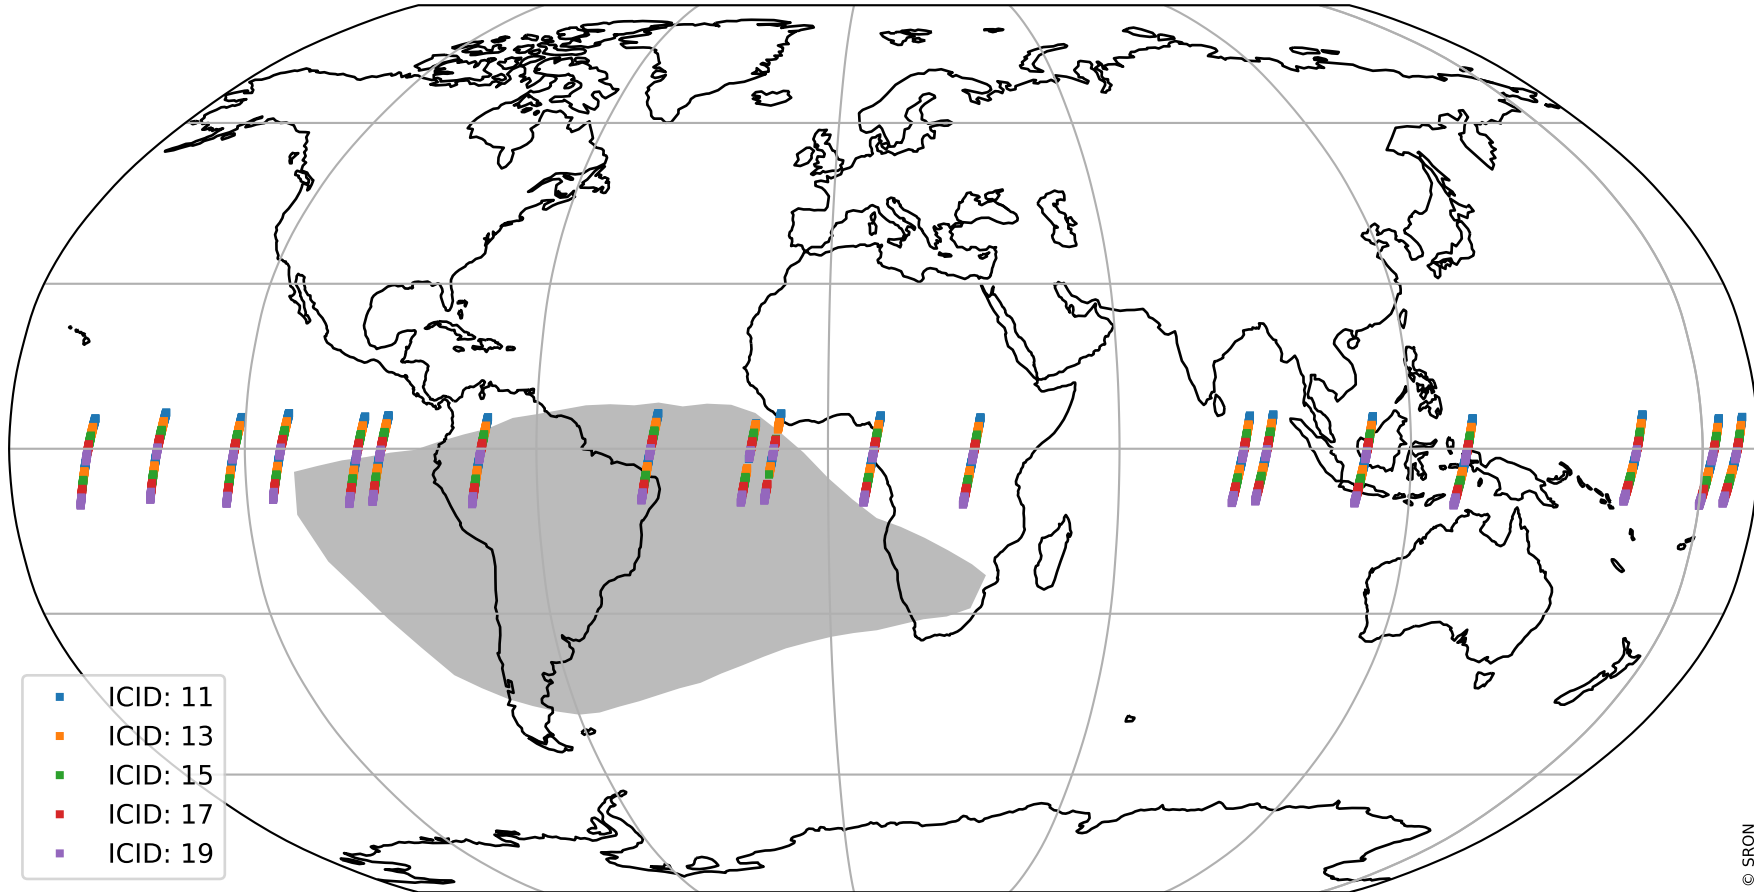

Tropomi SWIR offset (official)

orbits : 19 in [25237, 25282]
coverage : 2022-08-27 / 2022-08-30
median : 0.52594 V
spread : 0.035907 V
created : 2023-08-21T15:21:36

value detector map

Tropomi SWIR offset (official)

orbits : 19 in [25237, 25282]
coverage : 2022-08-27 / 2022-08-30
median : 30.794 μV
spread : 15.313 μV
created : 2023-08-21T15:21:37

Tropomi SWIR offset (official)

orbits : 19 in [25237, 25282]
coverage : 2022-08-27 / 2022-08-30
median : -0.074361 mV
spread : 0.40079 mV
created : 2023-08-21T15:21:37

value compared with SWIR offset CKD

Tropomi SWIR offset (official) ground-tracks of Sentinel-5P

orbits : 19 in [25237, 25282]
coverage : 2022-08-27 / 2022-08-30
created : 2023-08-21T15:21:37

Tropomi SWIR offset (official)

orbits : [2827, 25282]
coverage : 2018-04-30 / 2022-08-30
created : 2023-08-21T15:21:38

trend of detector median & temperatures