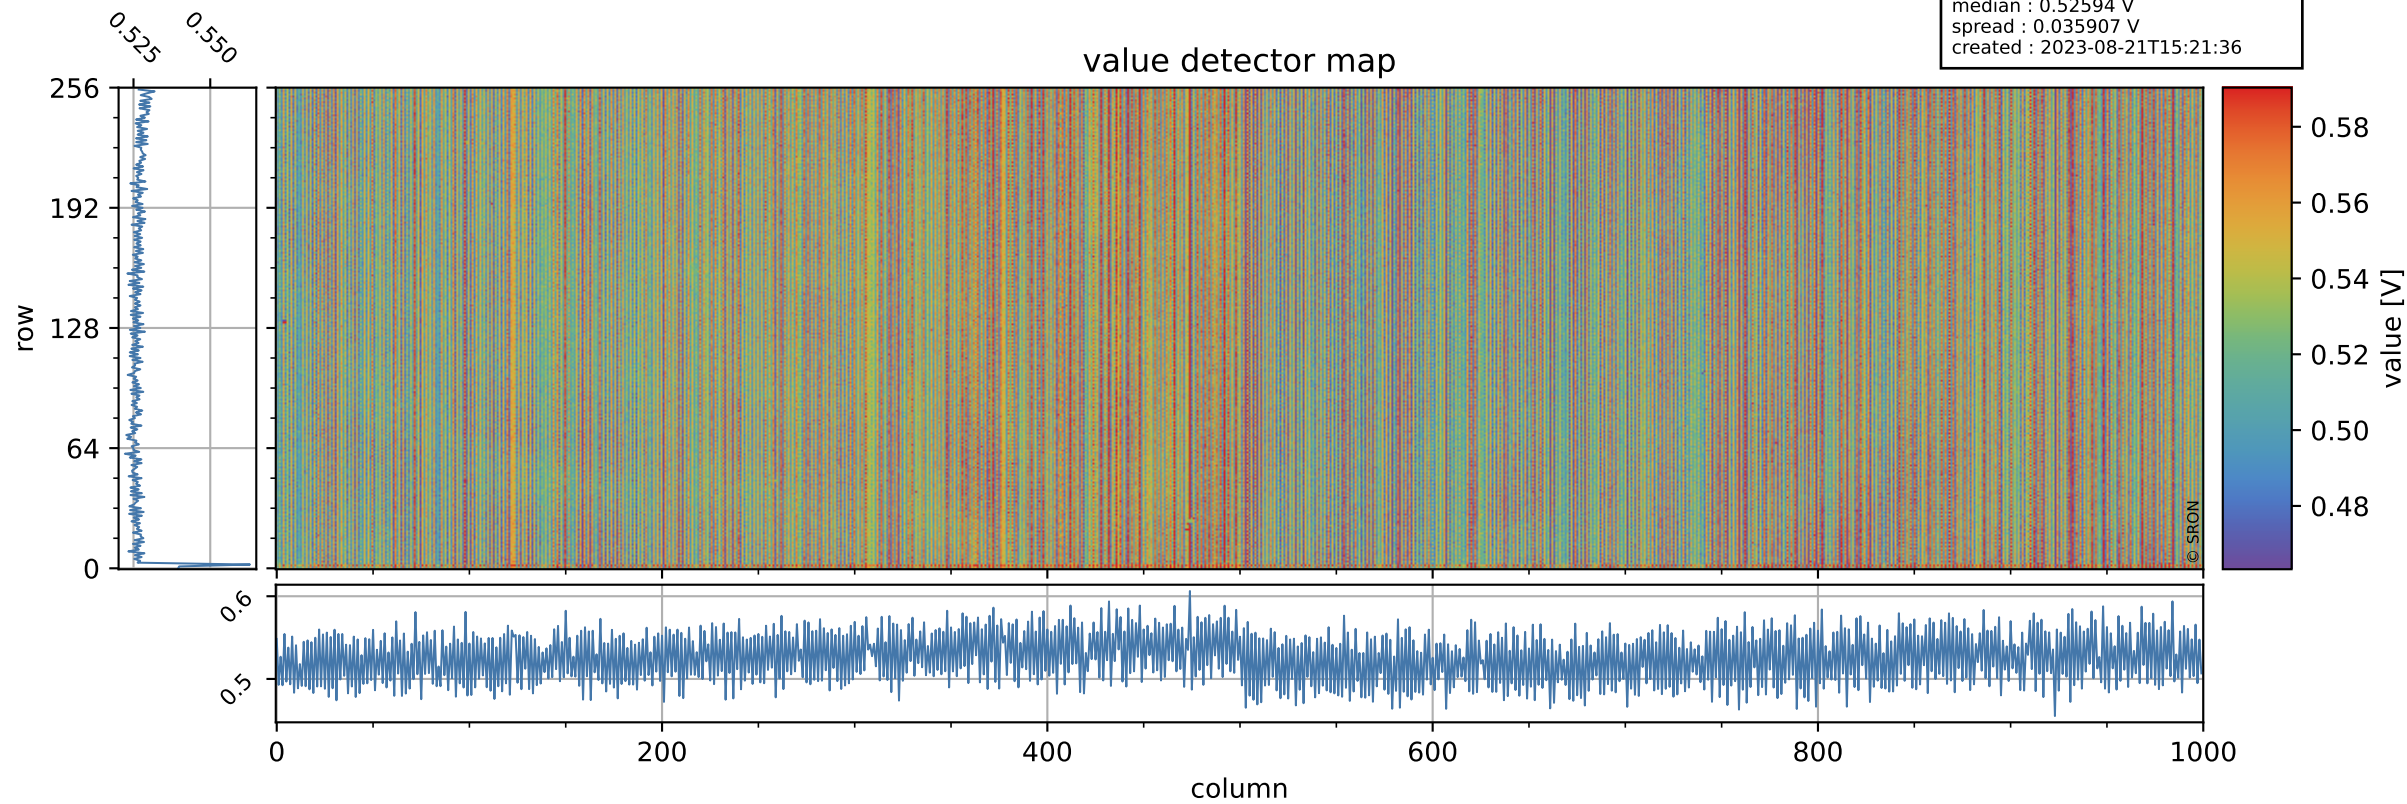

Tropomi SWIR offset (official)

orbits : 19 in [25237, 25282]
coverage : 2022-08-27 / 2022-08-30
median : 0.52594 V
spread : 0.035907 V
created : 2023-08-21T15:21:36

value detector map

Tropomi SWIR offset (official)

orbits : 19 in [25237, 25282]
coverage : 2022-08-27 / 2022-08-30
median : 30.794 μV
spread : 15.313 μV
created : 2023-08-21T15:21:37

Tropomi SWIR offset (official)

orbits : 19 in [25237, 25282]
coverage : 2022-08-27 / 2022-08-30
median : -0.074361 mV
spread : 0.40079 mV
created : 2023-08-21T15:21:37

value compared with SWIR offset CKD

Tropomi SWIR offset (official) ground-tracks of Sentinel-5P

orbits : 19 in [25237, 25282]
coverage : 2022-08-27 / 2022-08-30
created : 2023-08-21T15:21:37

Tropomi SWIR offset (official)

orbits : [2827, 25282]
coverage : 2018-04-30 / 2022-08-30
created : 2023-08-21T15:21:38

trend of detector median & temperatures