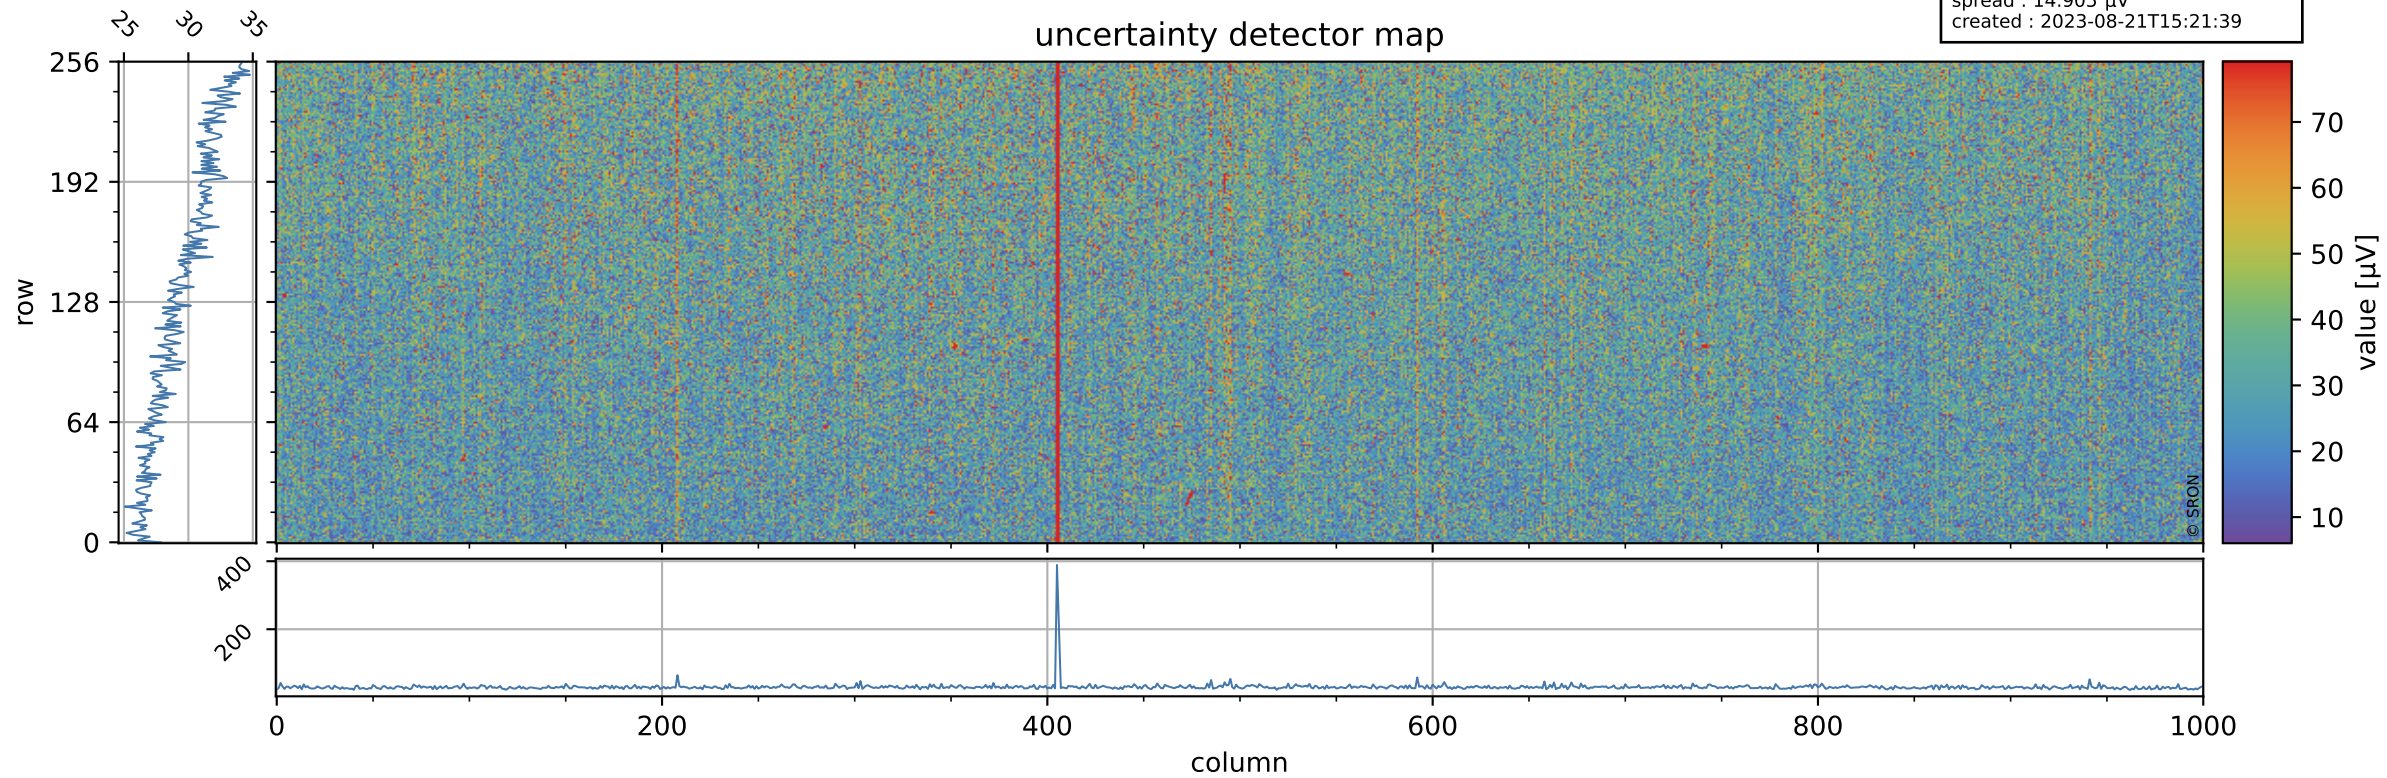

# Tropomi SWIR offset (official)

orbits : 20 in [25252, 25297]  
coverage : 2022-08-28 / 2022-08-31  
median : 0.52594 V  
spread : 0.035908 V  
created : 2023-08-21T15:21:39

## value detector map

# Tropomi SWIR offset (official)

orbits : 20 in [25252, 25297]  
coverage : 2022-08-28 / 2022-08-31  
median : 29.726  $\mu\text{V}$   
spread : 14.905  $\mu\text{V}$   
created : 2023-08-21T15:21:39

# Tropomi SWIR offset (official) ground-tracks of Sentinel-5P

orbits : 20 in [25252, 25297]  
coverage : 2022-08-28 / 2022-08-31  
created : 2023-08-21T15:21:40