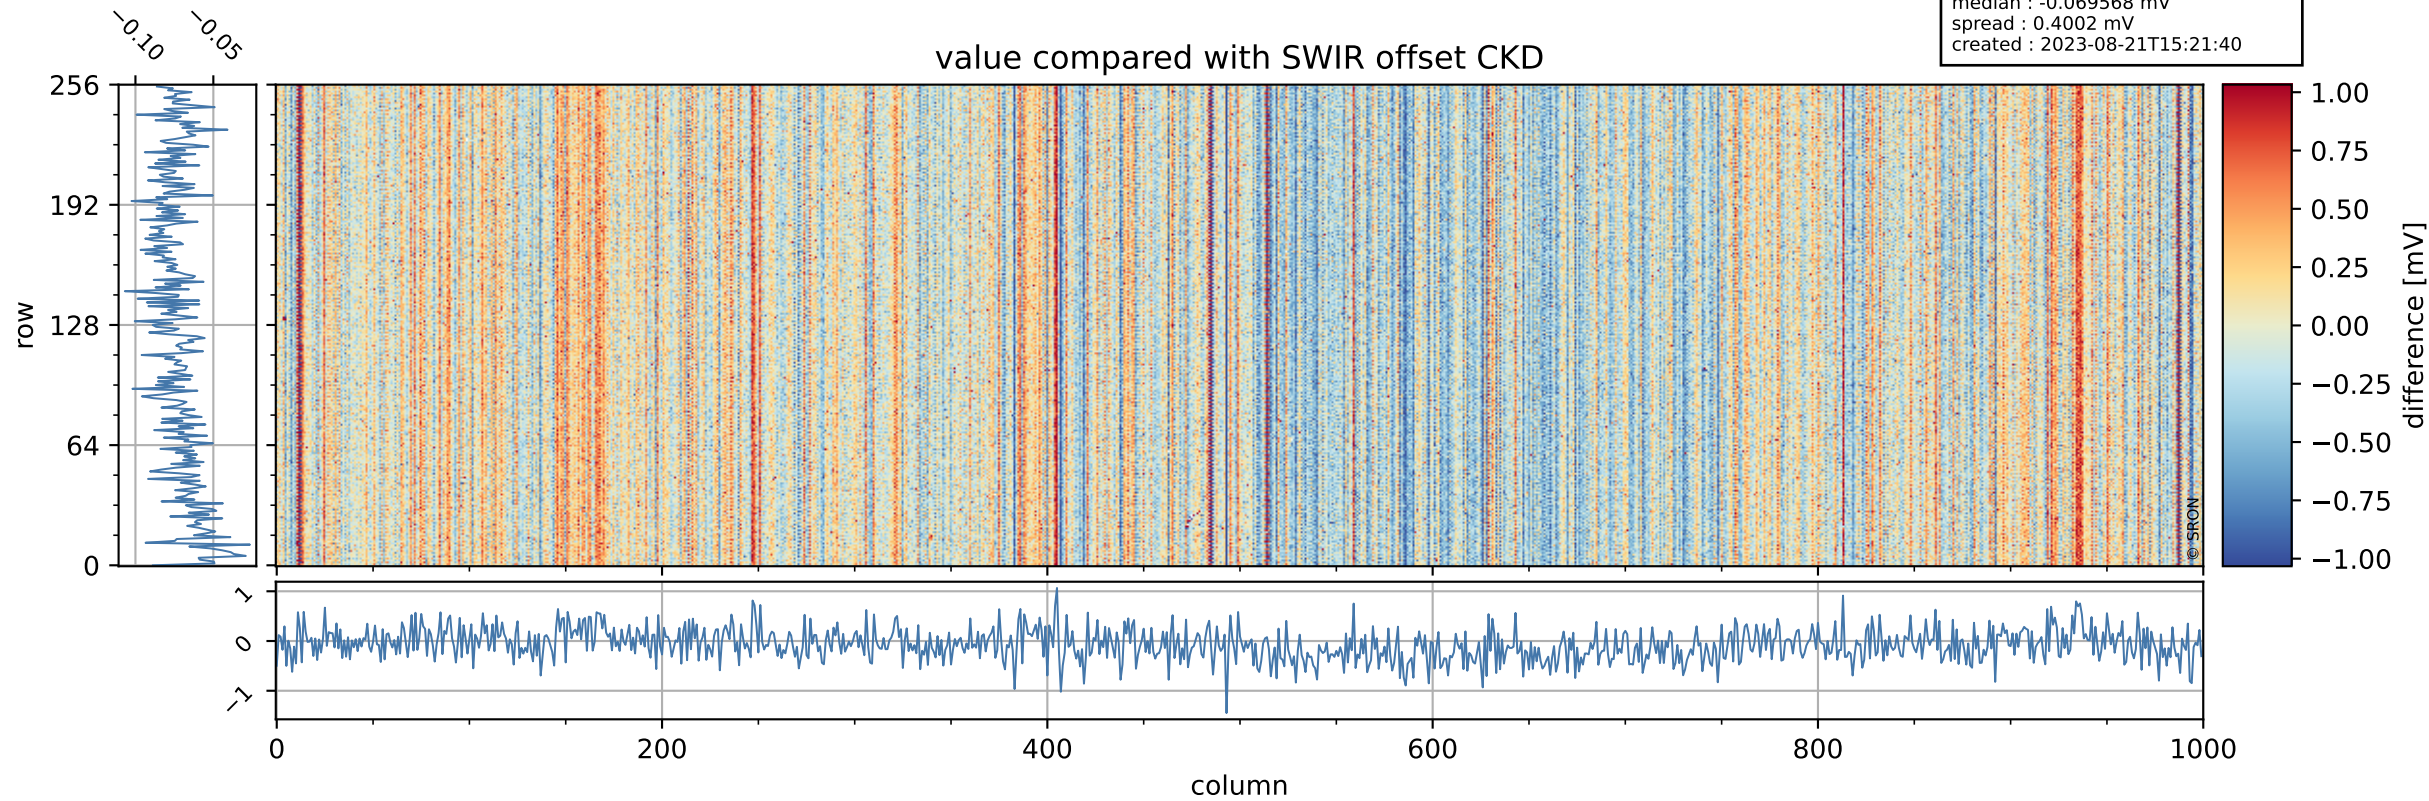

## value detector map

# Tropomi SWIR offset (official)

orbits : 20 in [25252, 25297]  
coverage : 2022-08-28 / 2022-08-31  
median : 29.726  $\mu\text{V}$   
spread : 14.905  $\mu\text{V}$   
created : 2023-08-21T15:21:39

# Tropomi SWIR offset (official)

orbits : 20 in [25252, 25297]  
coverage : 2022-08-28 / 2022-08-31  
median : -0.069568 mV  
spread : 0.4002 mV  
created : 2023-08-21T15:21:40

value compared with SWIR offset CKD

# Tropomi SWIR offset (official) ground-tracks of Sentinel-5P

orbits : 20 in [25252, 25297]  
coverage : 2022-08-28 / 2022-08-31  
created : 2023-08-21T15:21:40