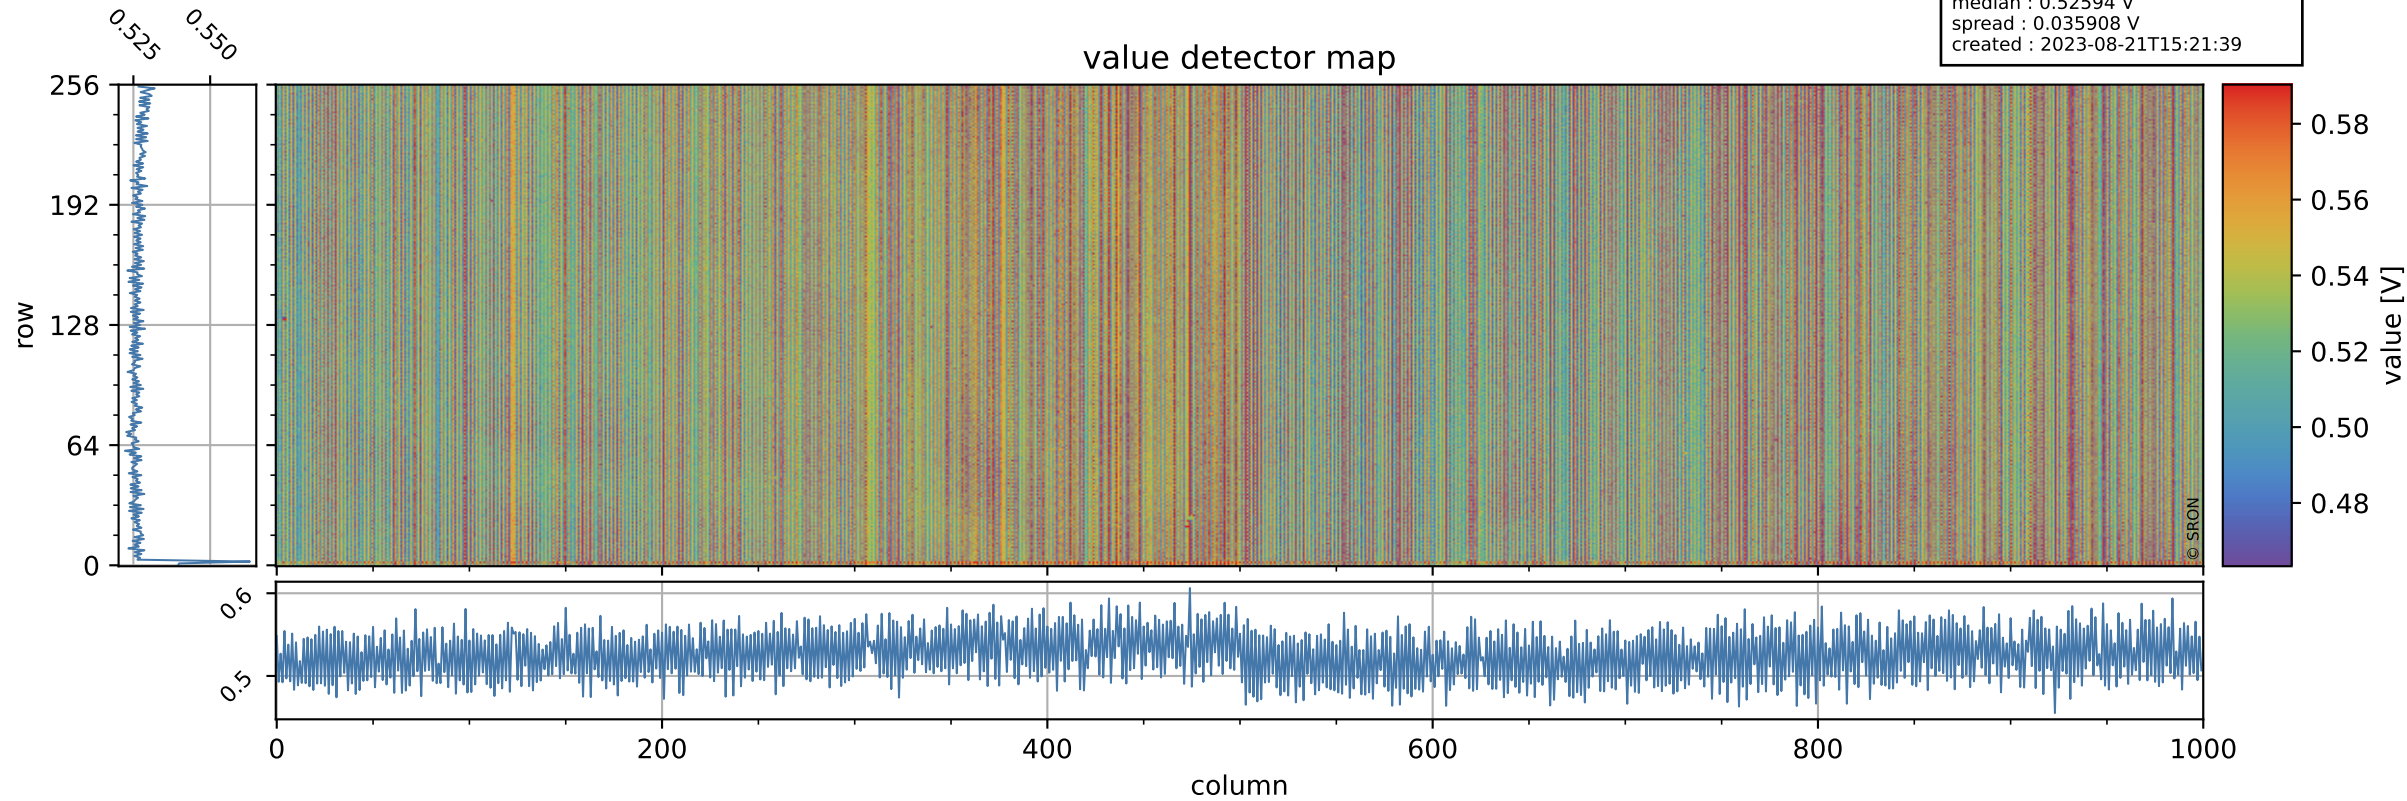

# Tropomi SWIR offset (official)

orbits : 20 in [25252, 25297]  
coverage : 2022-08-28 / 2022-08-31  
median : 0.52594 V  
spread : 0.035908 V  
created : 2023-08-21T15:21:39

## value detector map

# Tropomi SWIR offset (official)

orbits : 20 in [25252, 25297]  
coverage : 2022-08-28 / 2022-08-31  
median : 29.726  $\mu\text{V}$   
spread : 14.905  $\mu\text{V}$   
created : 2023-08-21T15:21:39

# Tropomi SWIR offset (official) ground-tracks of Sentinel-5P

orbits : 20 in [25252, 25297]  
coverage : 2022-08-28 / 2022-08-31  
created : 2023-08-21T15:21:40