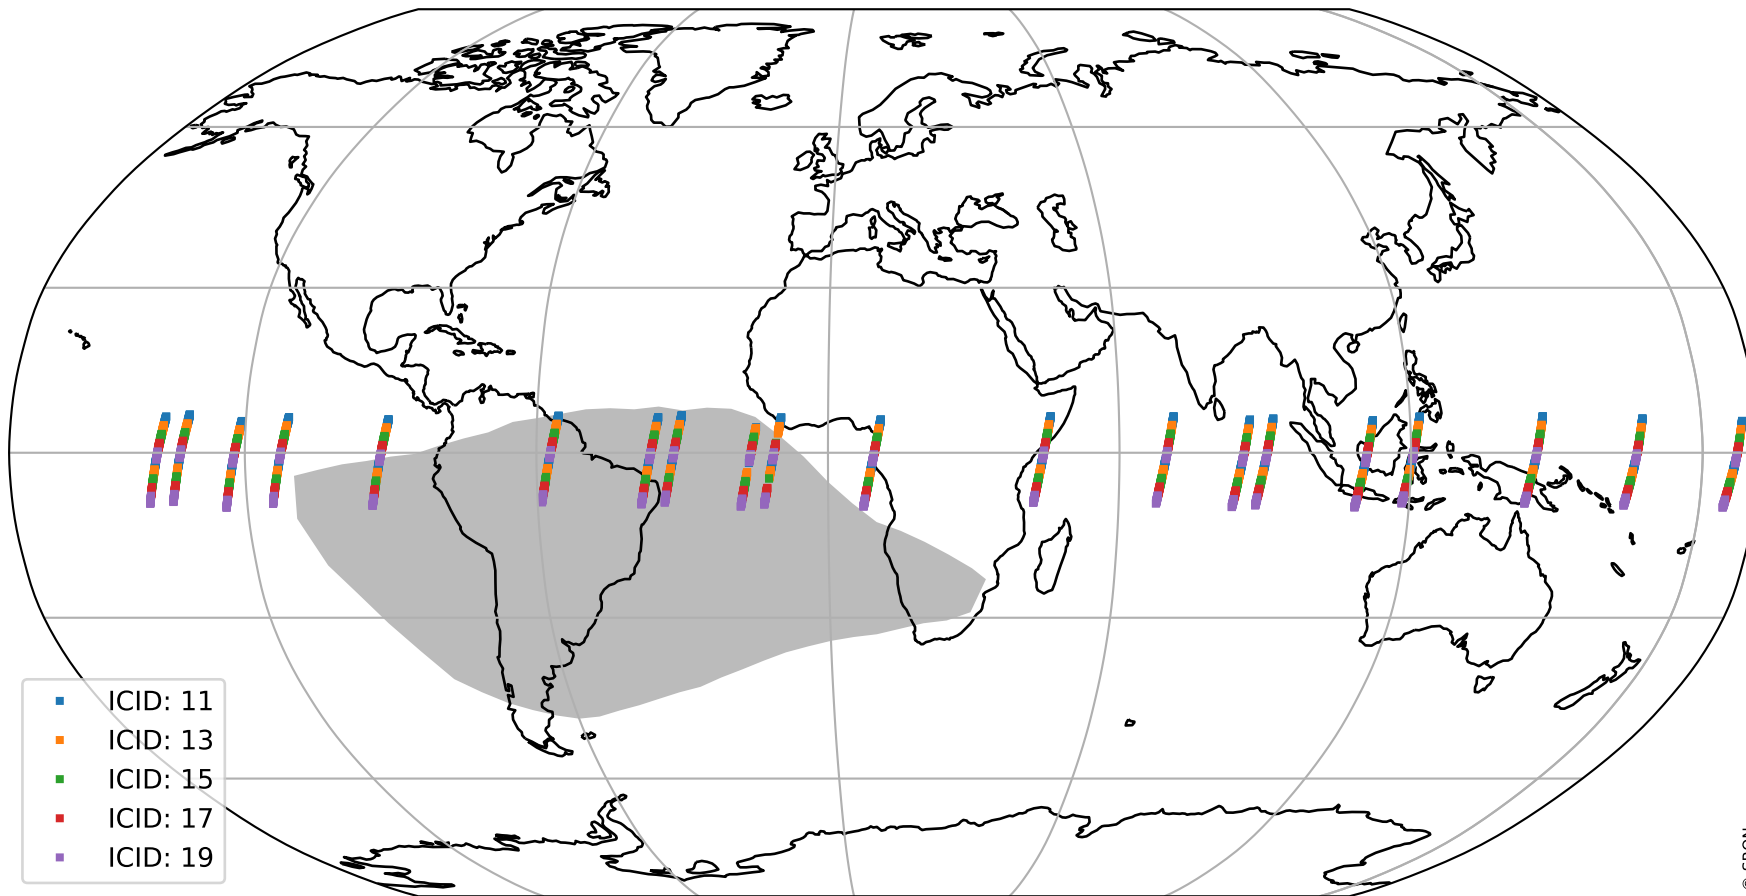

# Tropomi SWIR offset (official)

orbits : 20 in [25252, 25297]  
coverage : 2022-08-28 / 2022-08-31  
median : 29.726  $\mu\text{V}$   
spread : 14.905  $\mu\text{V}$   
created : 2023-08-21T15:21:39

# Tropomi SWIR offset (official)

orbits : 20 in [25252, 25297]  
coverage : 2022-08-28 / 2022-08-31  
median : -0.069568 mV  
spread : 0.4002 mV  
created : 2023-08-21T15:21:40

value compared with SWIR offset CKD

# Tropomi SWIR offset (official) ground-tracks of Sentinel-5P

orbits : 20 in [25252, 25297]  
coverage : 2022-08-28 / 2022-08-31  
created : 2023-08-21T15:21:40

# Tropomi SWIR offset (official)

orbits : [2827, 25297]  
coverage : 2018-04-30 / 2022-08-31  
created : 2023-08-21T15:21:40