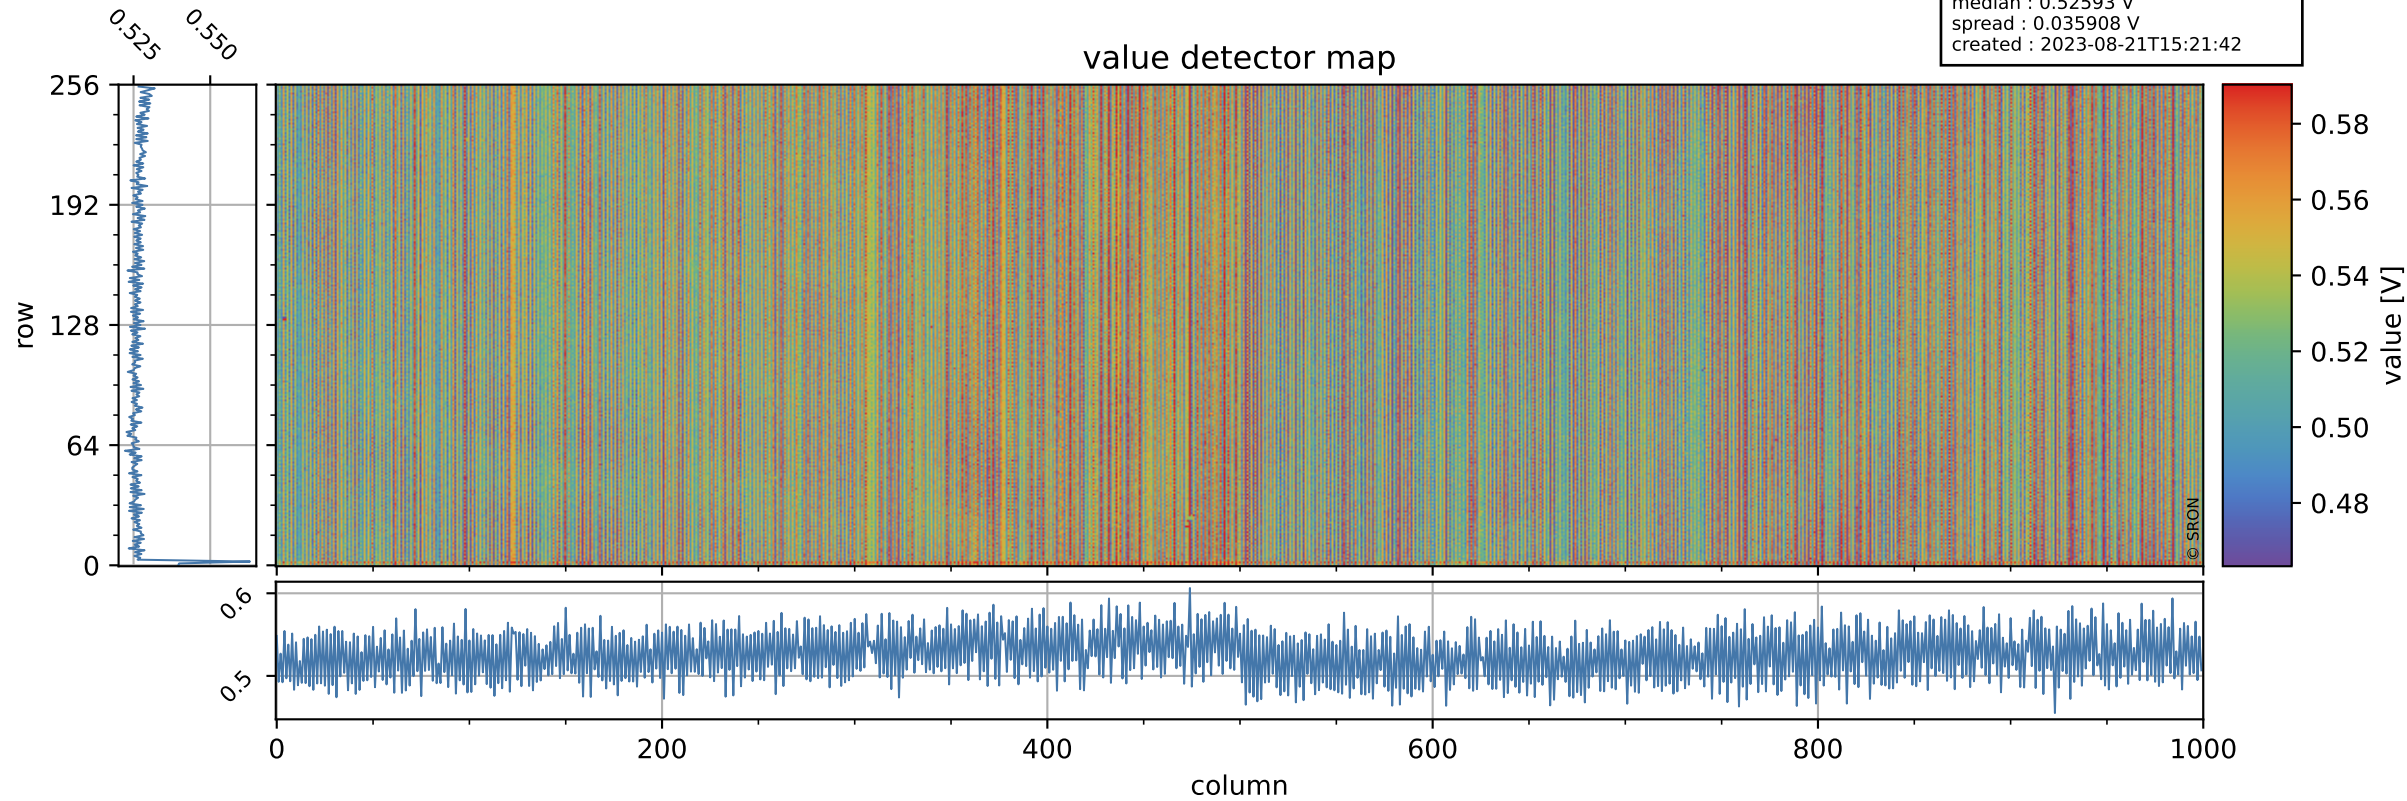

# Tropomi SWIR offset (official)

orbits : 19 in [25267, 25312]  
coverage : 2022-08-29 / 2022-09-01  
median : 0.52593 V  
spread : 0.035908 V  
created : 2023-08-21T15:21:42

## value detector map

# Tropomi SWIR offset (official)

orbits : 19 in [25267, 25312]  
coverage : 2022-08-29 / 2022-09-01  
median : 31.222  $\mu\text{V}$   
spread : 15.45  $\mu\text{V}$   
created : 2023-08-21T15:21:42

# Tropomi SWIR offset (official) ground-tracks of Sentinel-5P

orbits : 19 in [25267, 25312]  
coverage : 2022-08-29 / 2022-09-01  
created : 2023-08-21T15:21:43

- ICID: 11
- ICID: 13
- ICID: 15
- ICID: 17
- ICID: 19