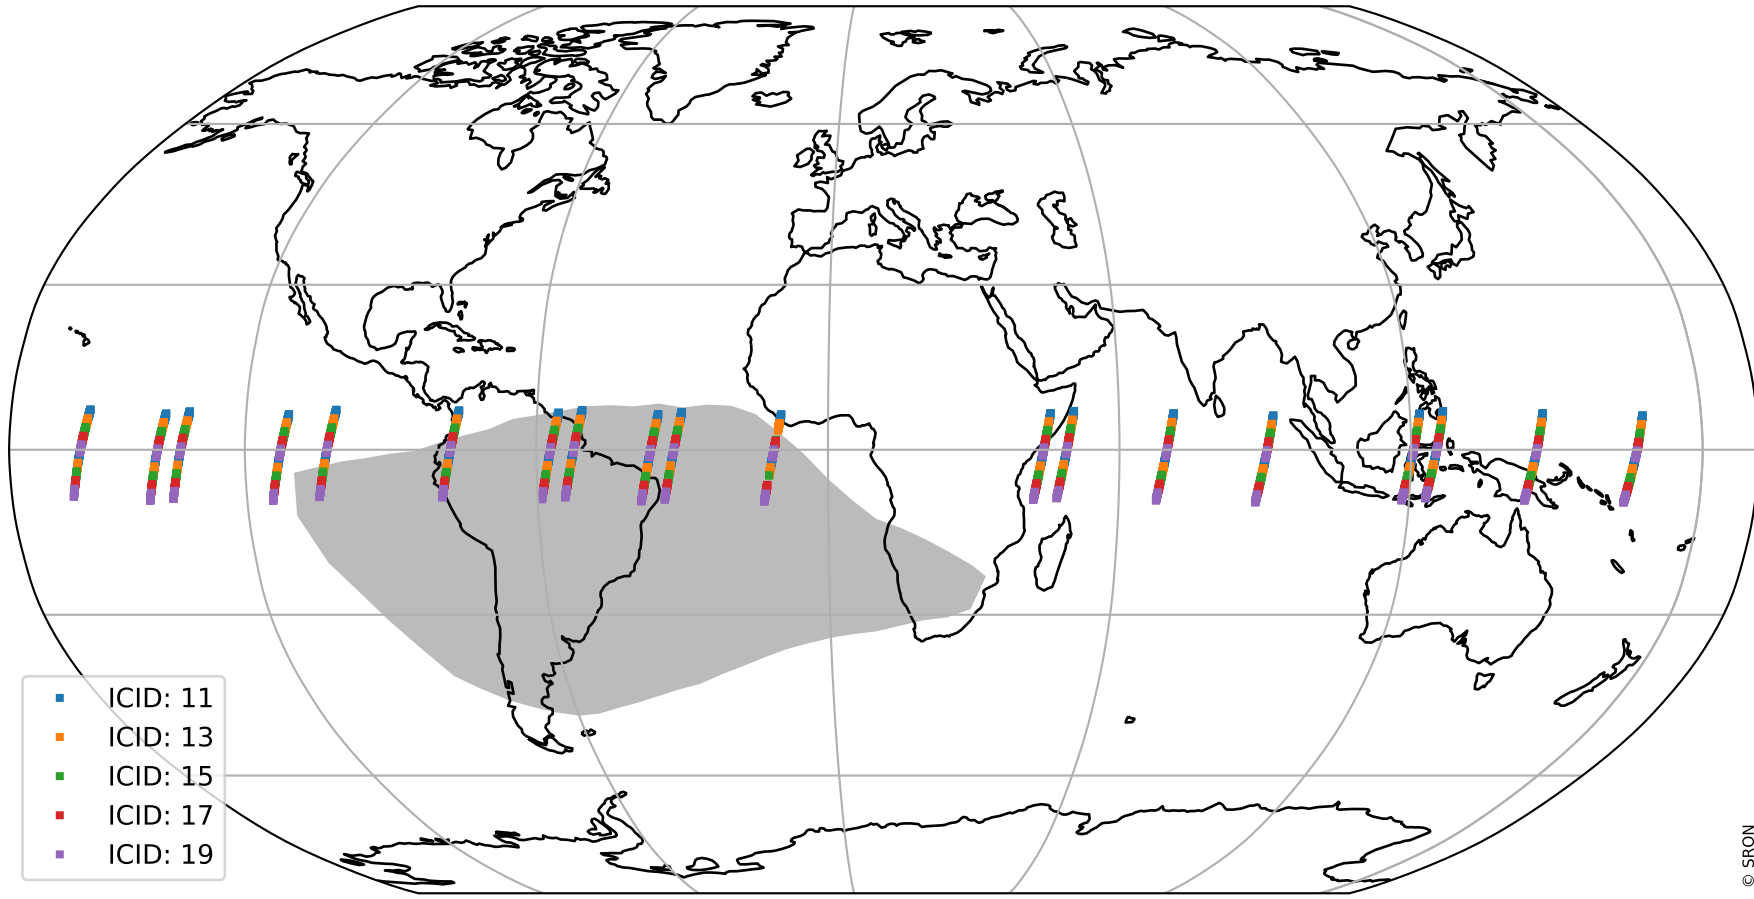

# Tropomi SWIR offset (official)

orbits : 19 in [25267, 25312]  
coverage : 2022-08-29 / 2022-09-01  
median : 31.222  $\mu\text{V}$   
spread : 15.45  $\mu\text{V}$   
created : 2023-08-21T15:21:42

# Tropomi SWIR offset (official)

orbits : 19 in [25267, 25312]  
coverage : 2022-08-29 / 2022-09-01  
median : -0.074525 mV  
spread : 0.40045 mV  
created : 2023-08-21T15:21:42

value compared with SWIR offset CKD

# Tropomi SWIR offset (official) ground-tracks of Sentinel-5P

orbits : 19 in [25267, 25312]  
coverage : 2022-08-29 / 2022-09-01  
created : 2023-08-21T15:21:43

- ICID: 11
- ICID: 13
- ICID: 15
- ICID: 17
- ICID: 19

# Tropomi SWIR offset (official)

orbits : [2827, 25312]  
coverage : 2018-04-30 / 2022-09-01  
created : 2023-08-21T15:21:43