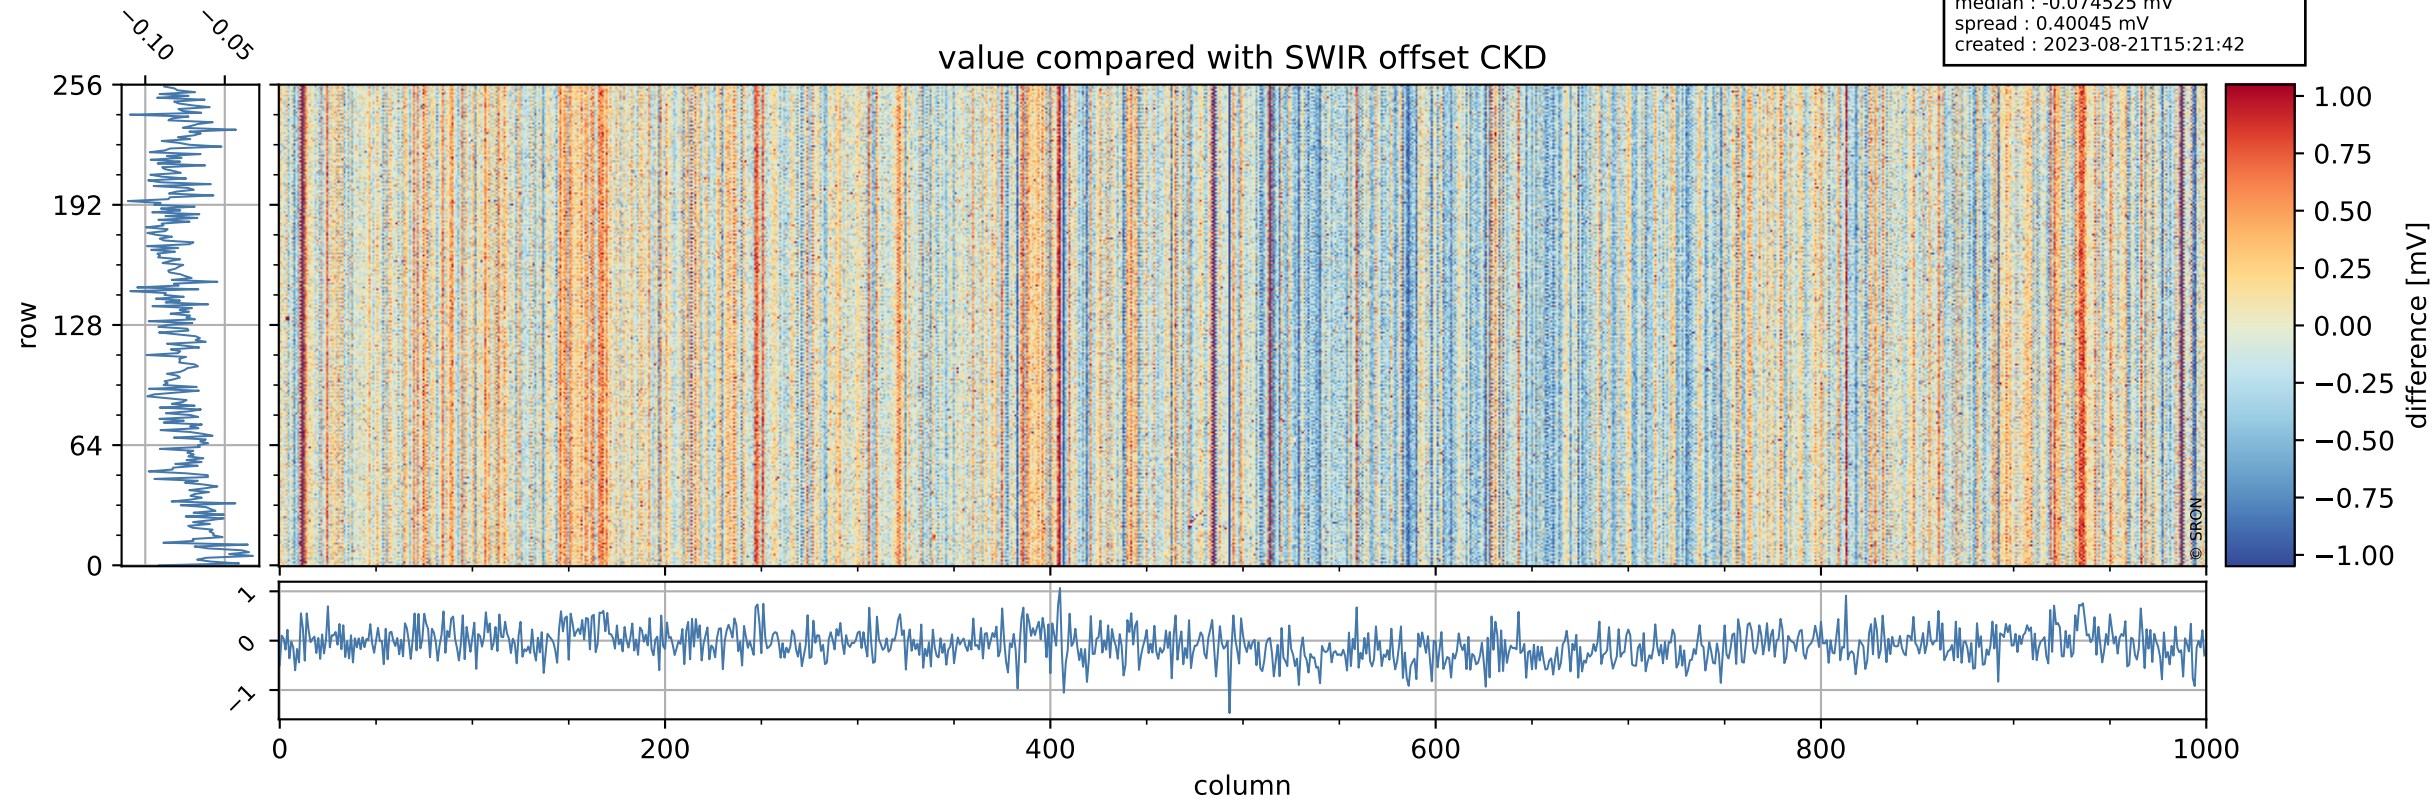

## value detector map

# Tropomi SWIR offset (official)

orbits : 19 in [25267, 25312]  
coverage : 2022-08-29 / 2022-09-01  
median : 31.222  $\mu\text{V}$   
spread : 15.45  $\mu\text{V}$   
created : 2023-08-21T15:21:42

# Tropomi SWIR offset (official)

orbits : 19 in [25267, 25312]  
coverage : 2022-08-29 / 2022-09-01  
median : -0.074525 mV  
spread : 0.40045 mV  
created : 2023-08-21T15:21:42

value compared with SWIR offset CKD

# Tropomi SWIR offset (official) ground-tracks of Sentinel-5P

orbits : 19 in [25267, 25312]  
coverage : 2022-08-29 / 2022-09-01  
created : 2023-08-21T15:21:43

- ICID: 11
- ICID: 13
- ICID: 15
- ICID: 17
- ICID: 19