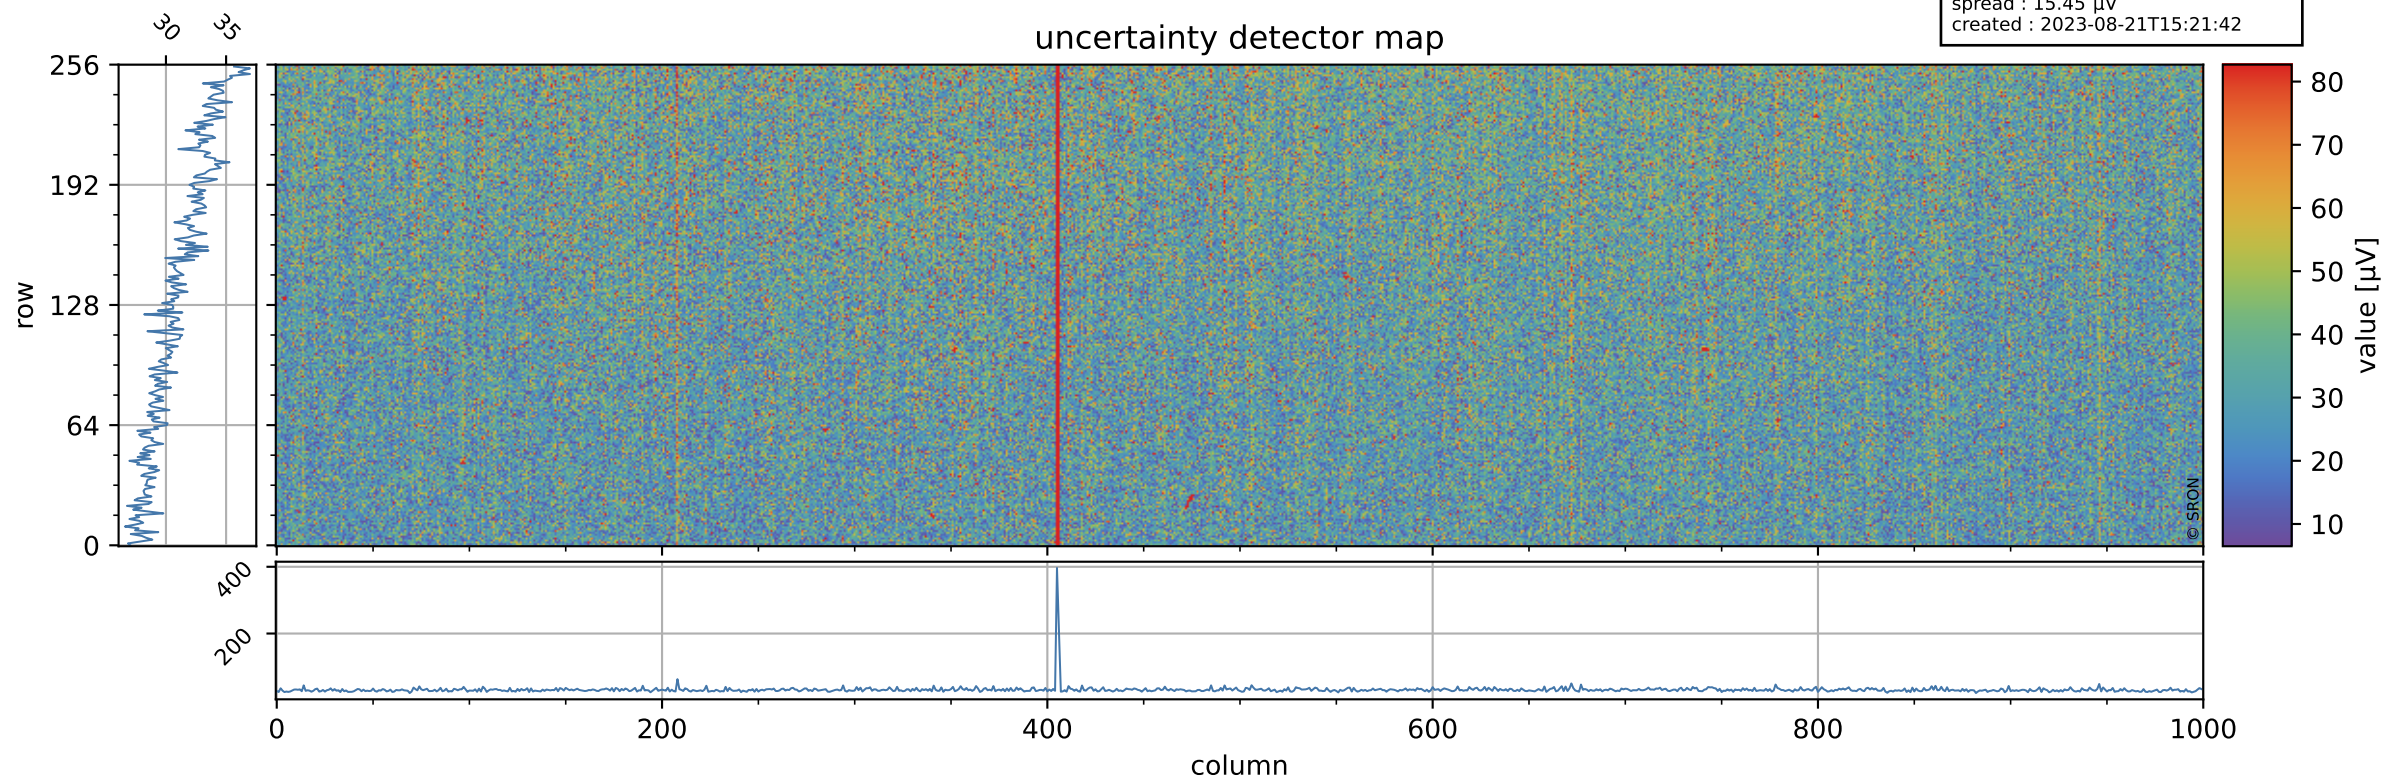

# Tropomi SWIR offset (official)

orbits : 19 in [25267, 25312]  
coverage : 2022-08-29 / 2022-09-01  
median : 0.52593 V  
spread : 0.035908 V  
created : 2023-08-21T15:21:42

## value detector map

# Tropomi SWIR offset (official)

orbits : 19 in [25267, 25312]  
coverage : 2022-08-29 / 2022-09-01  
median : 31.222  $\mu\text{V}$   
spread : 15.45  $\mu\text{V}$   
created : 2023-08-21T15:21:42

# Tropomi SWIR offset (official) ground-tracks of Sentinel-5P

orbits : 19 in [25267, 25312]  
coverage : 2022-08-29 / 2022-09-01  
created : 2023-08-21T15:21:43

- ICID: 11
- ICID: 13
- ICID: 15
- ICID: 17
- ICID: 19