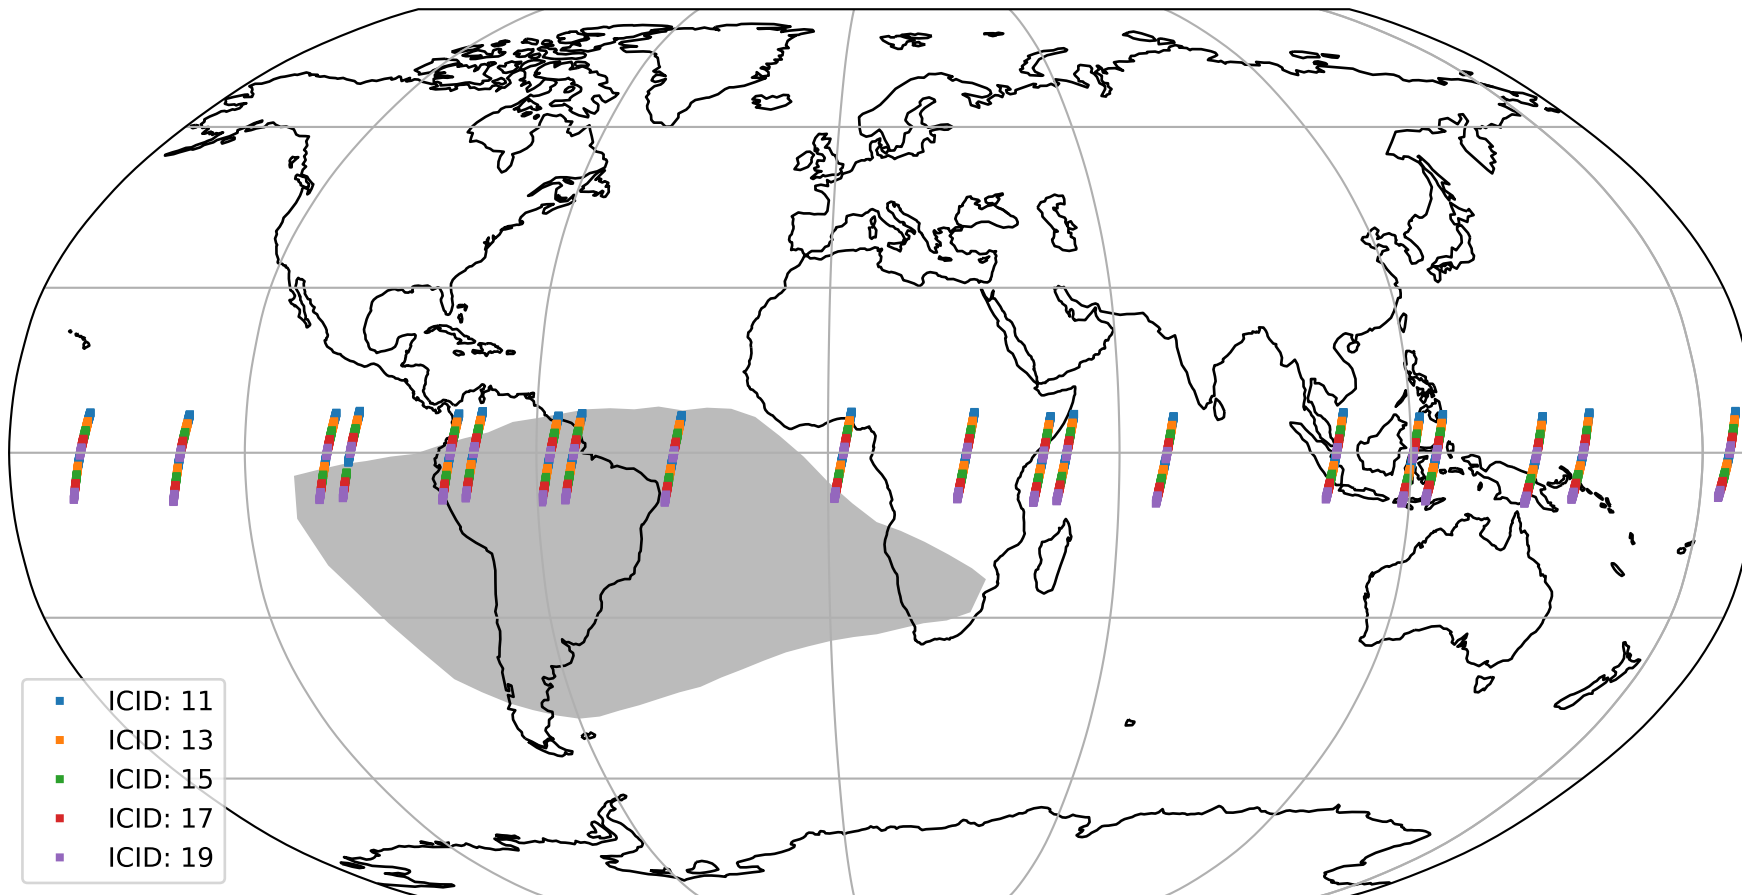

Tropomi SWIR offset (official)

orbits : 20 in [25282, 25327]
coverage : 2022-08-30 / 2022-09-02
median : 0.52593 V
spread : 0.03591 V
created : 2023-08-21T15:21:45

value detector map

Tropomi SWIR offset (official)

orbits : 20 in [25282, 25327]
coverage : 2022-08-30 / 2022-09-02
median : 30.094 μV
spread : 15.026 μV
created : 2023-08-21T15:21:45

Tropomi SWIR offset (official)

orbits : 20 in [25282, 25327]
coverage : 2022-08-30 / 2022-09-02
median : -0.084391 mV
spread : 0.40153 mV
created : 2023-08-21T15:21:45

value compared with SWIR offset CKD

Tropomi SWIR offset (official) ground-tracks of Sentinel-5P

orbits : 20 in [25282, 25327]
coverage : 2022-08-30 / 2022-09-02
created : 2023-08-21T15:21:46

Tropomi SWIR offset (official)

orbits : [2827, 25327]
coverage : 2018-04-30 / 2022-09-02
created : 2023-08-21T15:21:46

trend of detector median & temperatures