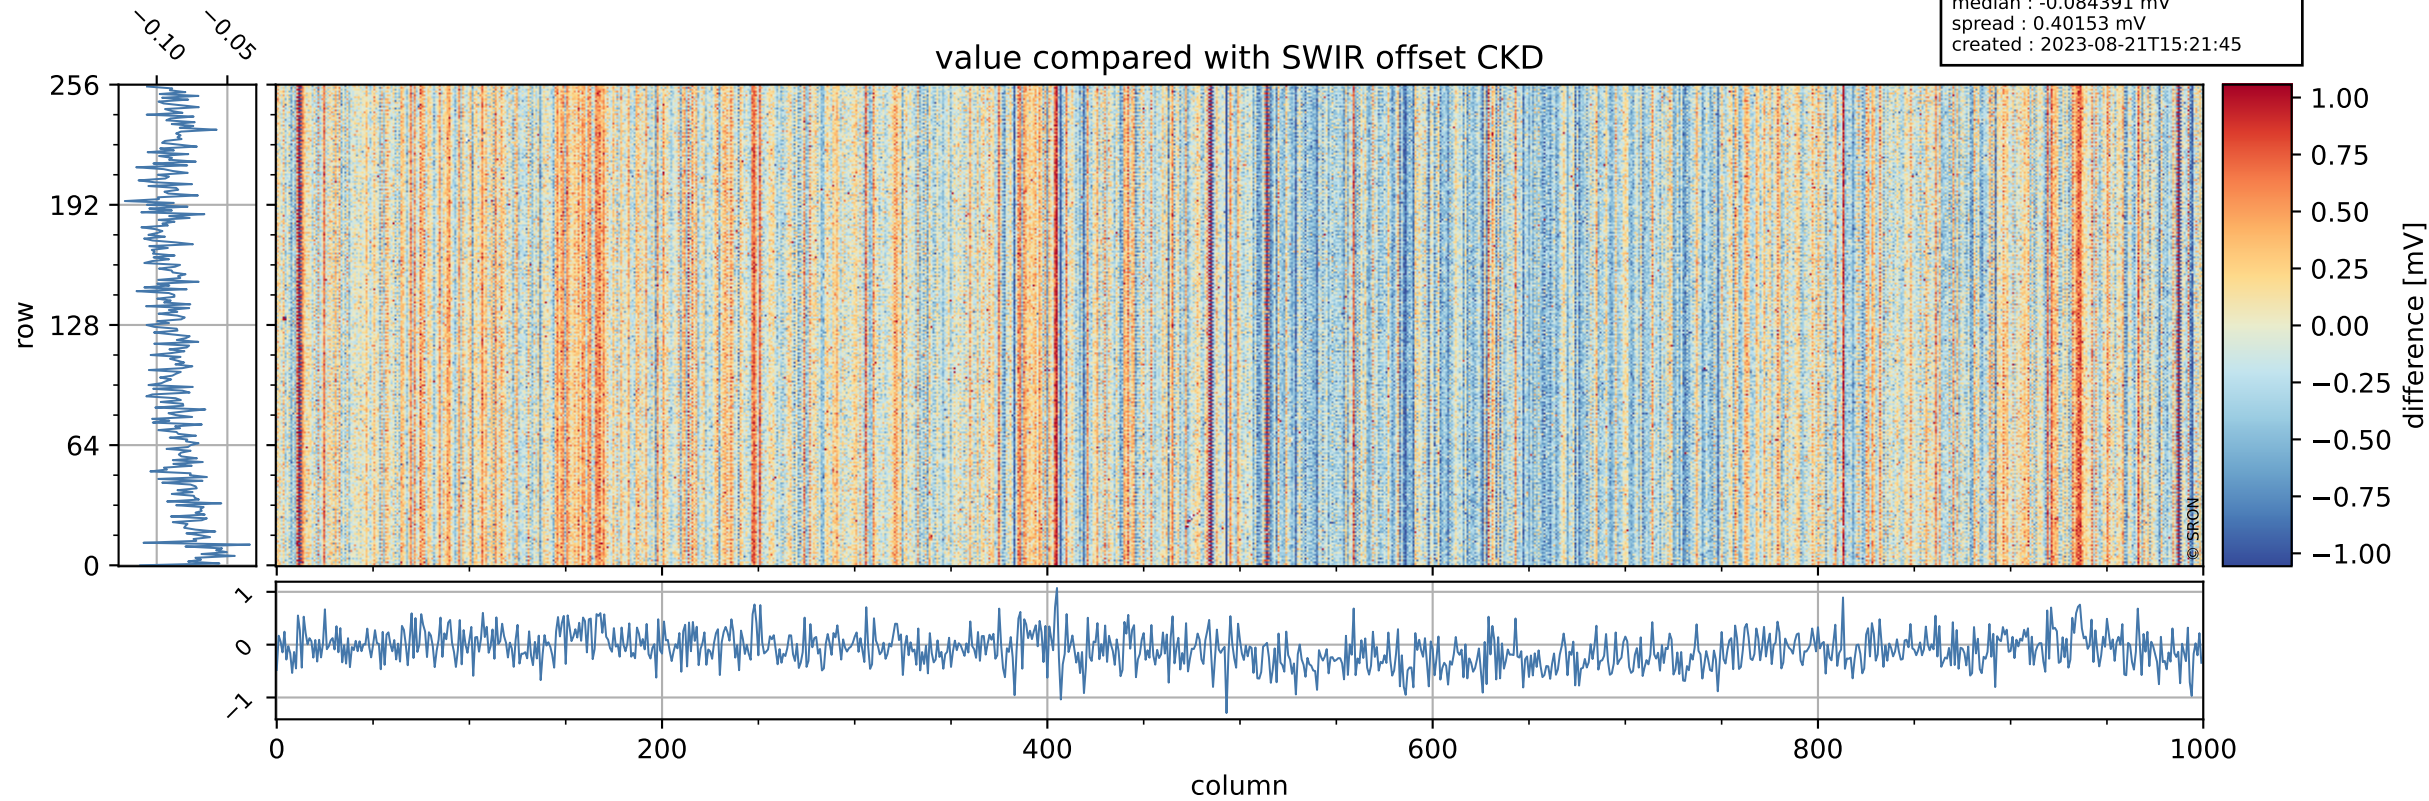

Tropomi SWIR offset (official)

orbits : 20 in [25282, 25327]
coverage : 2022-08-30 / 2022-09-02
median : 0.52593 V
spread : 0.03591 V
created : 2023-08-21T15:21:45

value detector map

Tropomi SWIR offset (official)

orbits : 20 in [25282, 25327]
coverage : 2022-08-30 / 2022-09-02
median : 30.094 μV
spread : 15.026 μV
created : 2023-08-21T15:21:45

Tropomi SWIR offset (official)

orbits : 20 in [25282, 25327]
coverage : 2022-08-30 / 2022-09-02
median : -0.084391 mV
spread : 0.40153 mV
created : 2023-08-21T15:21:45

value compared with SWIR offset CKD

Tropomi SWIR offset (official) ground-tracks of Sentinel-5P

orbits : 20 in [25282, 25327]
coverage : 2022-08-30 / 2022-09-02
created : 2023-08-21T15:21:46

Tropomi SWIR offset (official)

orbits : [2827, 25327]
coverage : 2018-04-30 / 2022-09-02
created : 2023-08-21T15:21:46

trend of detector median & temperatures