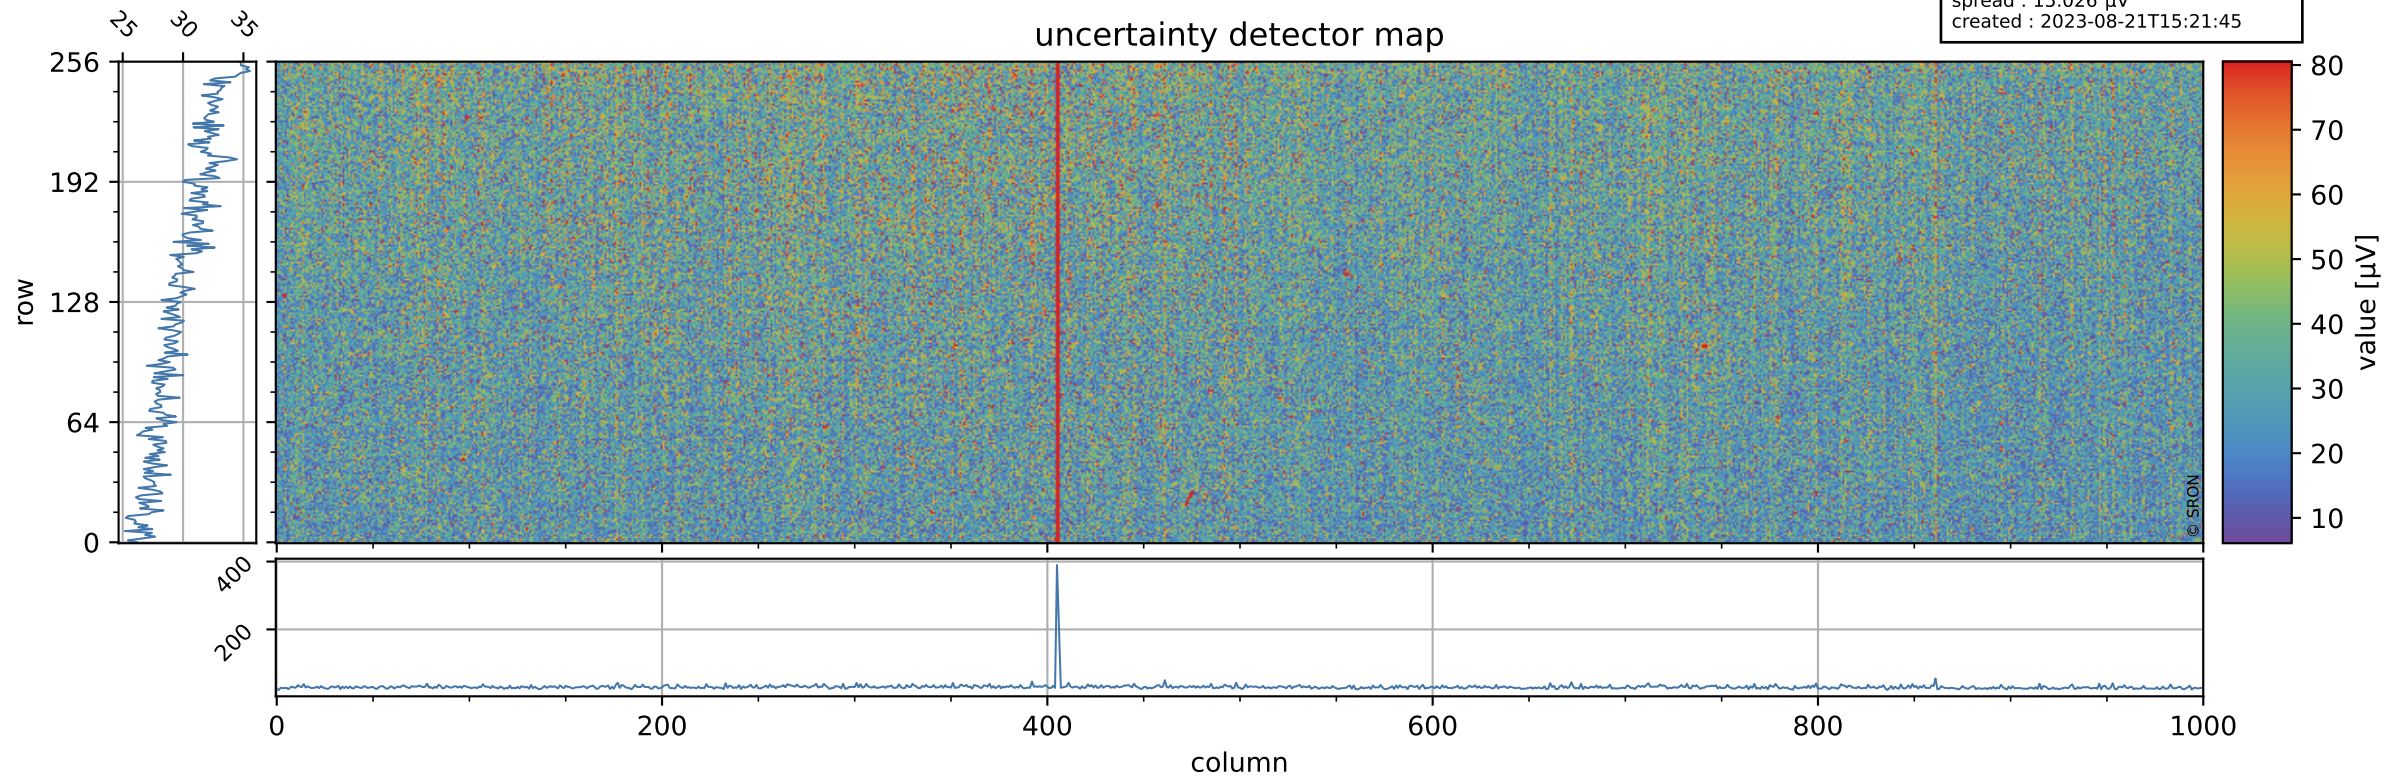

Tropomi SWIR offset (official)

orbits : 20 in [25282, 25327]
coverage : 2022-08-30 / 2022-09-02
median : 0.52593 V
spread : 0.03591 V
created : 2023-08-21T15:21:45

value detector map

Tropomi SWIR offset (official)

orbits : 20 in [25282, 25327]
coverage : 2022-08-30 / 2022-09-02
median : 30.094 μV
spread : 15.026 μV
created : 2023-08-21T15:21:45

Tropomi SWIR offset (official)

orbits : 20 in [25282, 25327]
coverage : 2022-08-30 / 2022-09-02
median : -0.084391 mV
spread : 0.40153 mV
created : 2023-08-21T15:21:45

value compared with SWIR offset CKD

Tropomi SWIR offset (official) ground-tracks of Sentinel-5P

orbits : 20 in [25282, 25327]
coverage : 2022-08-30 / 2022-09-02
created : 2023-08-21T15:21:46

Tropomi SWIR offset (official)

orbits : [2827, 25327]
coverage : 2018-04-30 / 2022-09-02
created : 2023-08-21T15:21:46

trend of detector median & temperatures