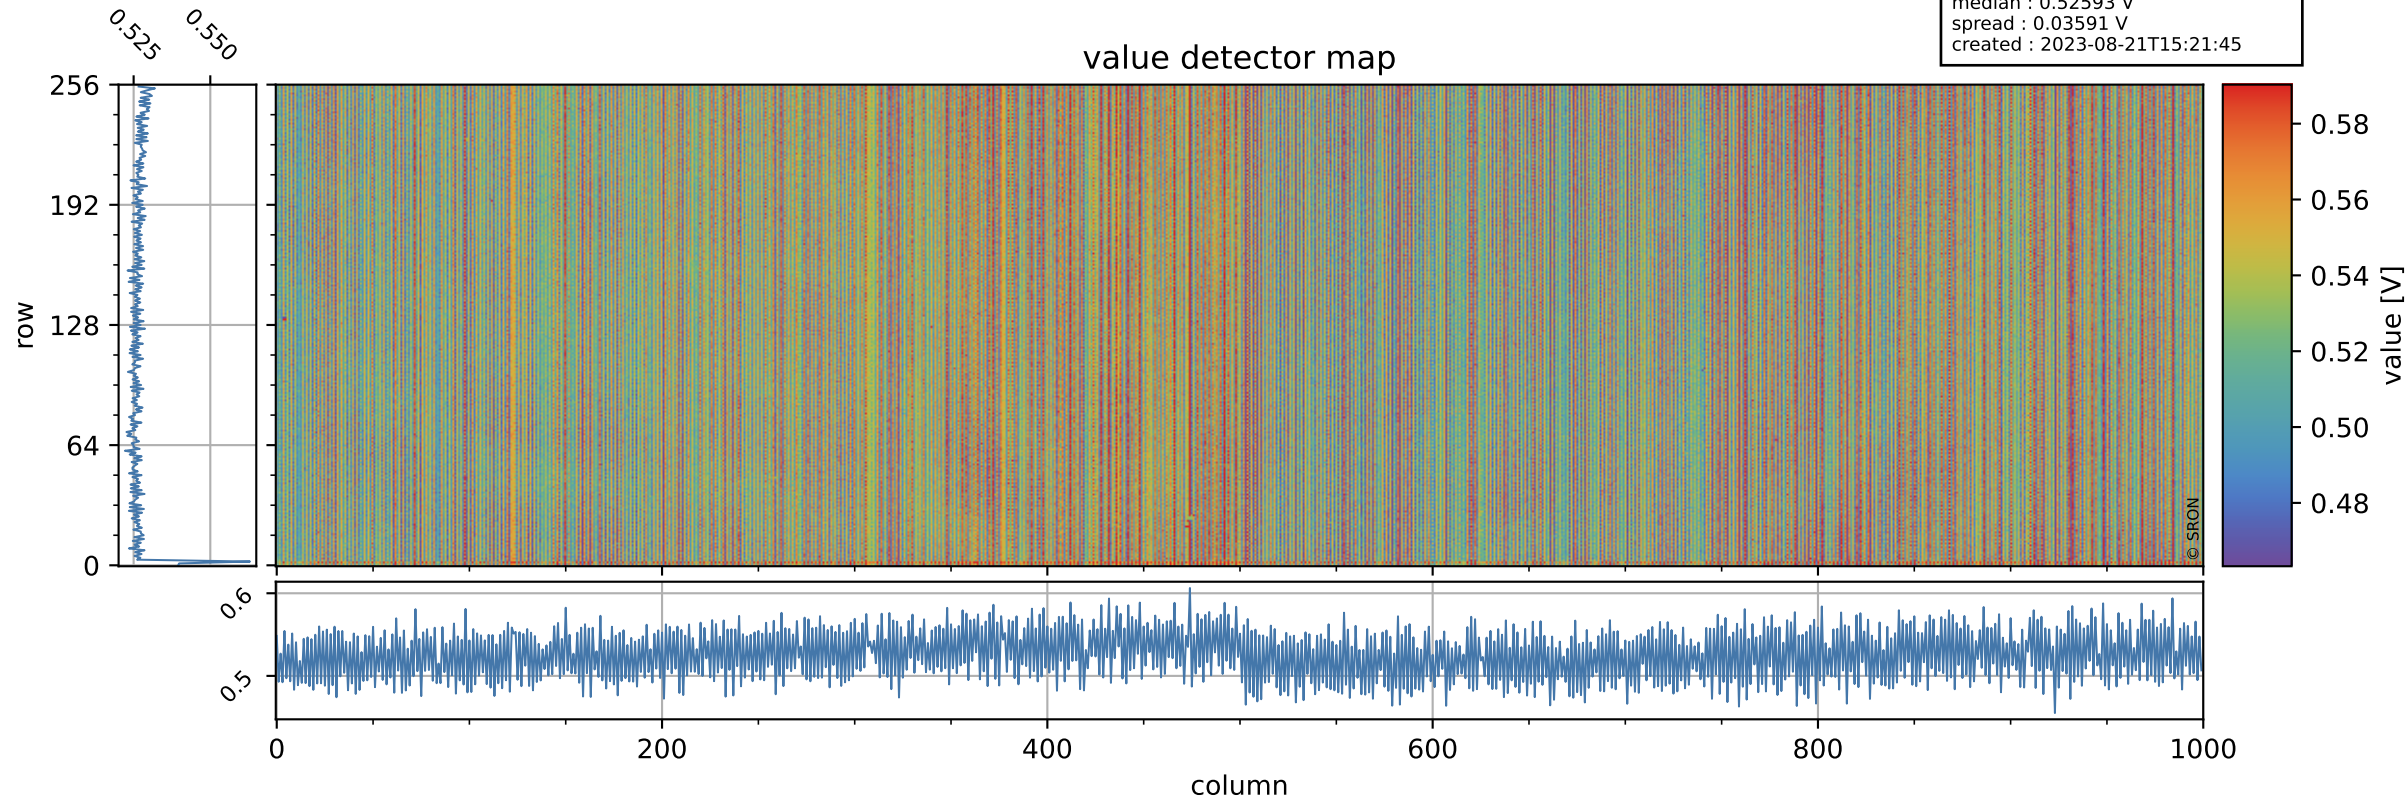

Tropomi SWIR offset (official)

orbits : 20 in [25282, 25327]
coverage : 2022-08-30 / 2022-09-02
median : 0.52593 V
spread : 0.03591 V
created : 2023-08-21T15:21:45

value detector map

Tropomi SWIR offset (official)

orbits : 20 in [25282, 25327]
coverage : 2022-08-30 / 2022-09-02
median : 30.094 μV
spread : 15.026 μV
created : 2023-08-21T15:21:45

Tropomi SWIR offset (official)

orbits : 20 in [25282, 25327]
coverage : 2022-08-30 / 2022-09-02
median : -0.084391 mV
spread : 0.40153 mV
created : 2023-08-21T15:21:45

value compared with SWIR offset CKD

Tropomi SWIR offset (official) ground-tracks of Sentinel-5P

orbits : 20 in [25282, 25327]
coverage : 2022-08-30 / 2022-09-02
created : 2023-08-21T15:21:46

Tropomi SWIR offset (official)

orbits : [2827, 25327]
coverage : 2018-04-30 / 2022-09-02
created : 2023-08-21T15:21:46

trend of detector median & temperatures