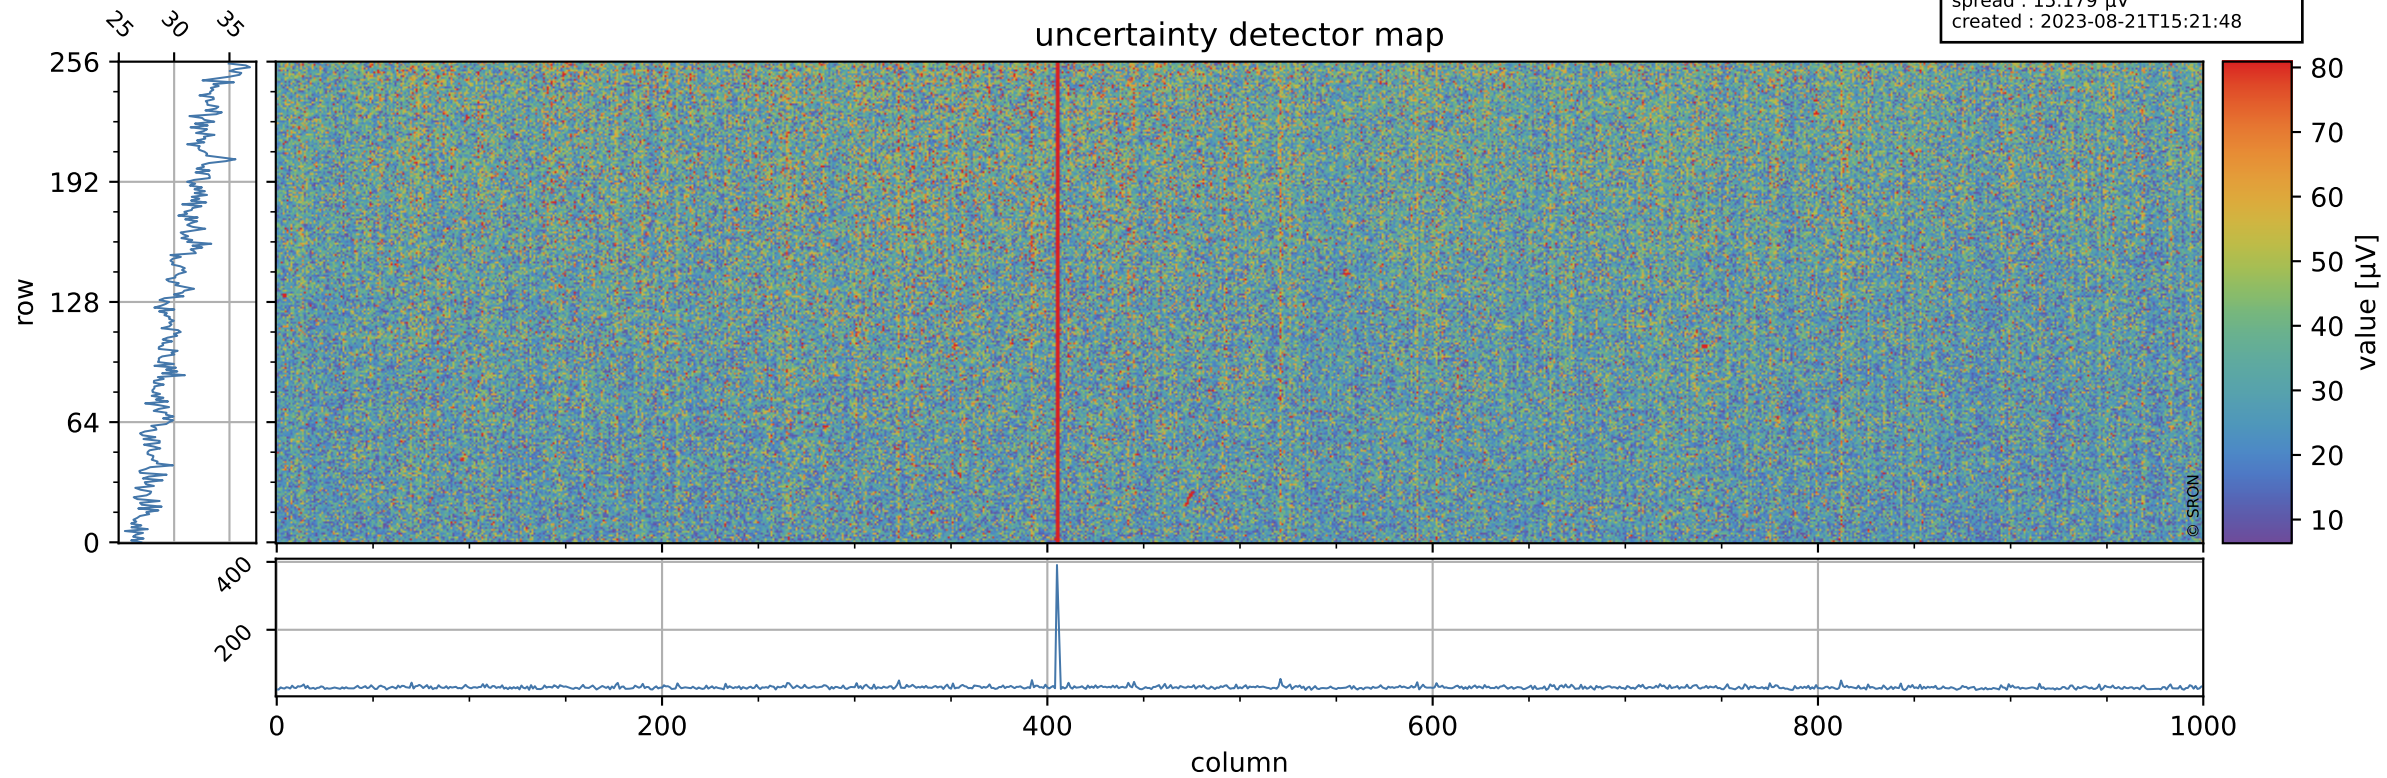

Tropomi SWIR offset (official)

orbits : 19 in [25297, 25342]
coverage : 2022-08-31 / 2022-09-03
median : 0.52592 V
spread : 0.035911 V
created : 2023-08-21T15:21:47

value detector map

Tropomi SWIR offset (official)

orbits : 19 in [25297, 25342]
coverage : 2022-08-31 / 2022-09-03
median : 30.62 μV
spread : 15.179 μV
created : 2023-08-21T15:21:48

Tropomi SWIR offset (official)

orbits : 19 in [25297, 25342]
coverage : 2022-08-31 / 2022-09-03
median : -0.089771 mV
spread : 0.40064 mV
created : 2023-08-21T15:21:48

value compared with SWIR offset CKD

Tropomi SWIR offset (official) ground-tracks of Sentinel-5P

orbits : 19 in [25297, 25342]
coverage : 2022-08-31 / 2022-09-03
created : 2023-08-21T15:21:49

Tropomi SWIR offset (official)

orbits : [2827, 25342]
coverage : 2018-04-30 / 2022-09-03
created : 2023-08-21T15:21:49

trend of detector median & temperatures