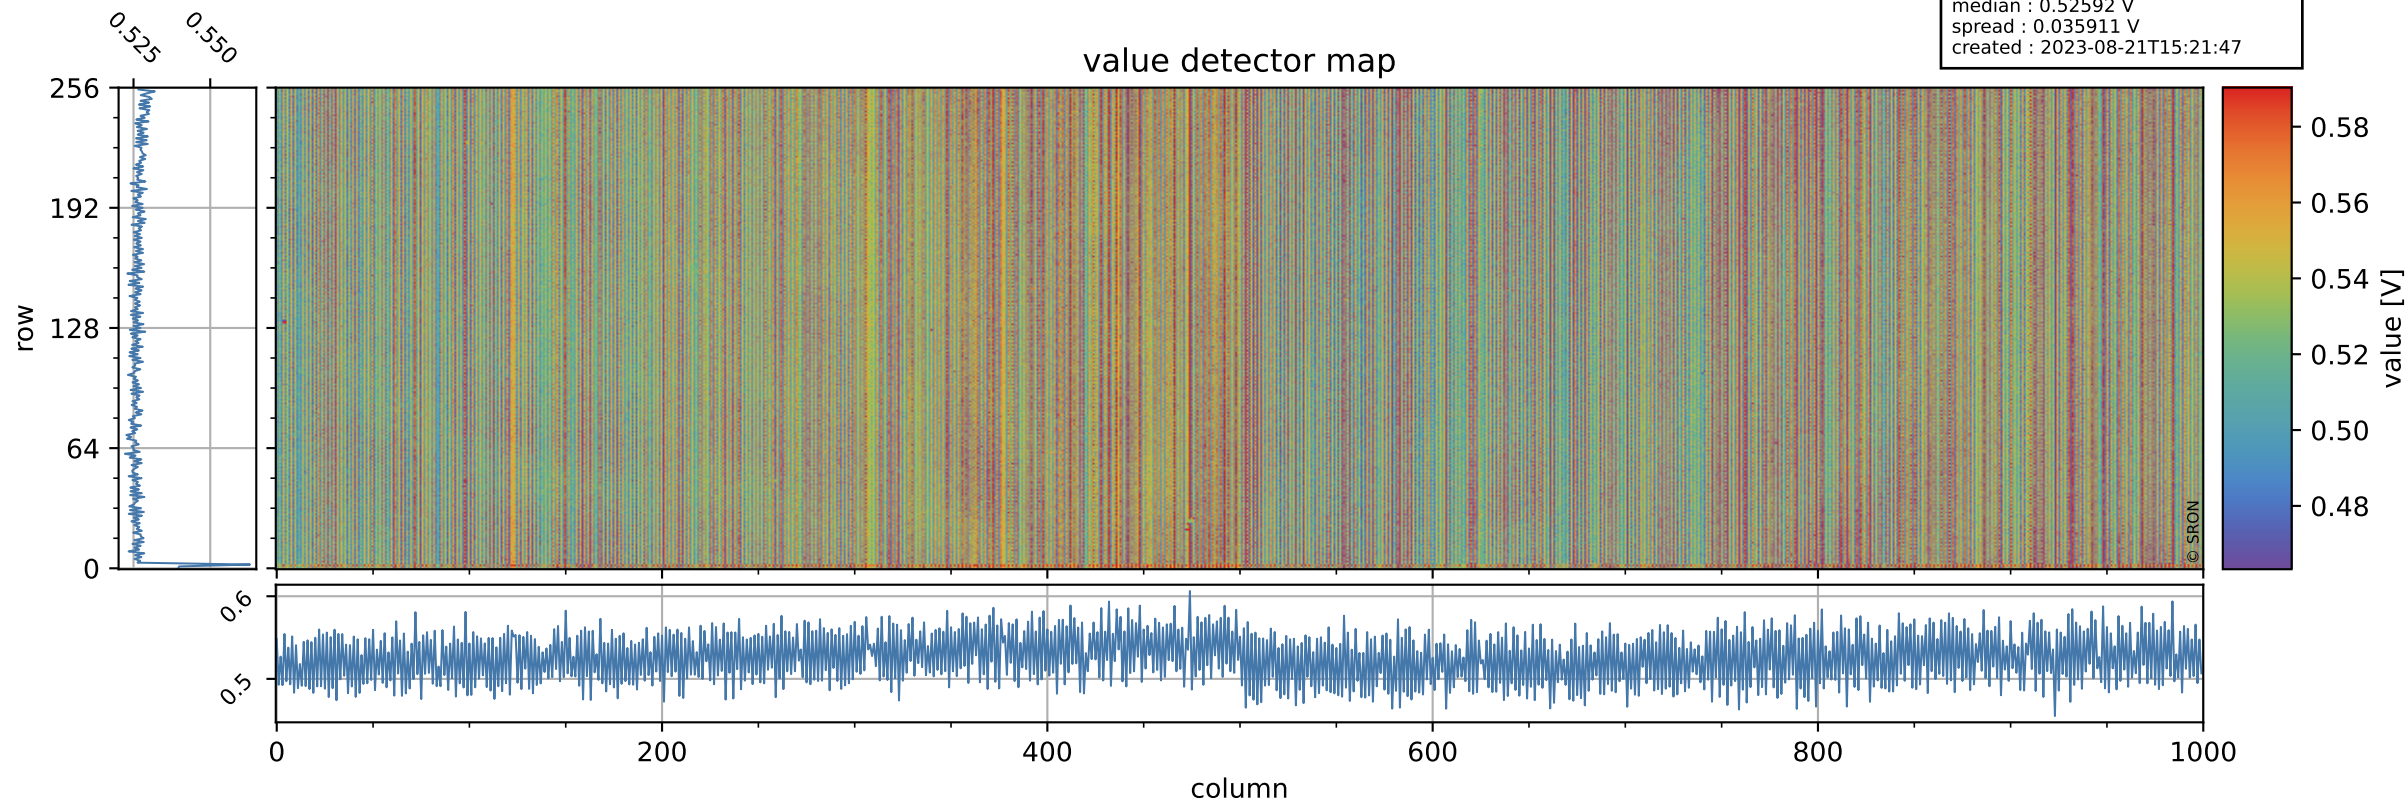

Tropomi SWIR offset (official)

orbits : 19 in [25297, 25342]
coverage : 2022-08-31 / 2022-09-03
median : 0.52592 V
spread : 0.035911 V
created : 2023-08-21T15:21:47

value detector map

Tropomi SWIR offset (official)

orbits : 19 in [25297, 25342]
coverage : 2022-08-31 / 2022-09-03
median : 30.62 μV
spread : 15.179 μV
created : 2023-08-21T15:21:48

Tropomi SWIR offset (official)

orbits : 19 in [25297, 25342]
coverage : 2022-08-31 / 2022-09-03
median : -0.089771 mV
spread : 0.40064 mV
created : 2023-08-21T15:21:48

value compared with SWIR offset CKD

Tropomi SWIR offset (official) ground-tracks of Sentinel-5P

orbits : 19 in [25297, 25342]
coverage : 2022-08-31 / 2022-09-03
created : 2023-08-21T15:21:49

Tropomi SWIR offset (official)

orbits : [2827, 25342]
coverage : 2018-04-30 / 2022-09-03
created : 2023-08-21T15:21:49

trend of detector median & temperatures