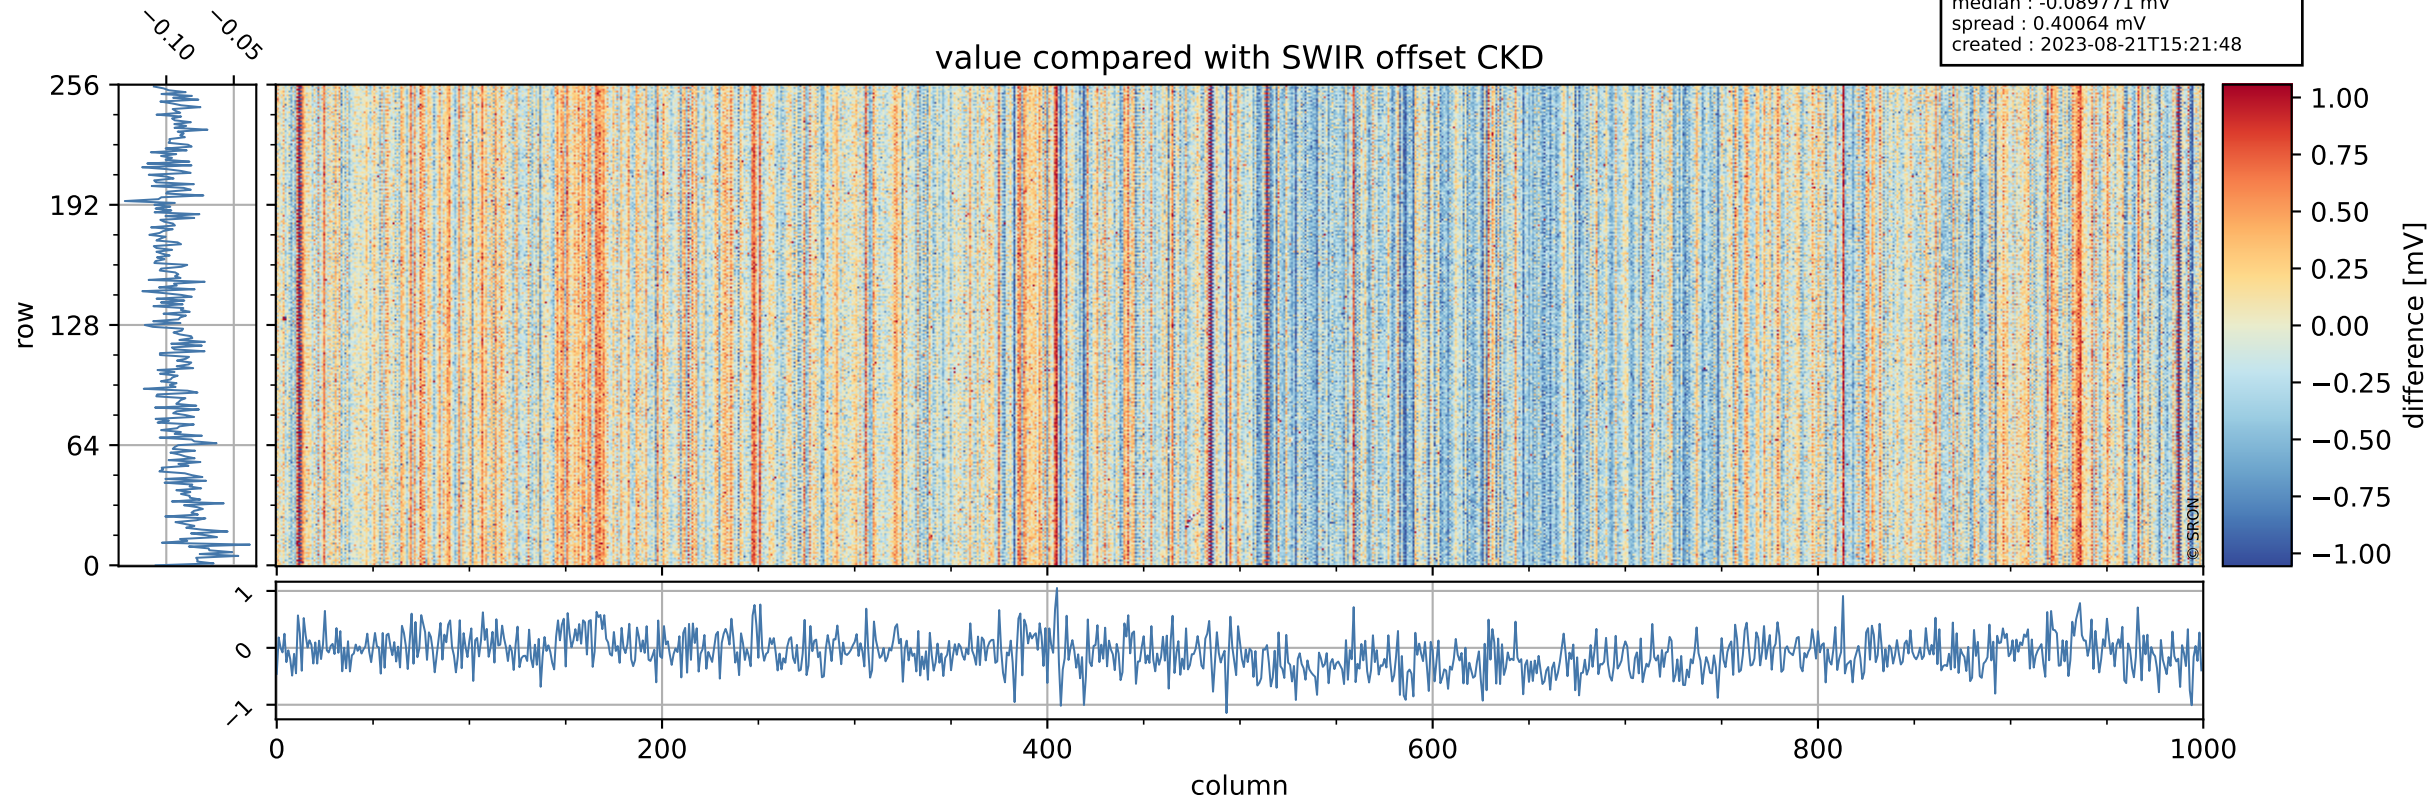

Tropomi SWIR offset (official)

orbits : 19 in [25297, 25342]
coverage : 2022-08-31 / 2022-09-03
median : 0.52592 V
spread : 0.035911 V
created : 2023-08-21T15:21:47

value detector map

Tropomi SWIR offset (official)

orbits : 19 in [25297, 25342]
coverage : 2022-08-31 / 2022-09-03
median : 30.62 μV
spread : 15.179 μV
created : 2023-08-21T15:21:48

Tropomi SWIR offset (official)

orbits : 19 in [25297, 25342]
coverage : 2022-08-31 / 2022-09-03
median : -0.089771 mV
spread : 0.40064 mV
created : 2023-08-21T15:21:48

value compared with SWIR offset CKD

Tropomi SWIR offset (official) ground-tracks of Sentinel-5P

orbits : 19 in [25297, 25342]
coverage : 2022-08-31 / 2022-09-03
created : 2023-08-21T15:21:49

Tropomi SWIR offset (official)

orbits : [2827, 25342]
coverage : 2018-04-30 / 2022-09-03
created : 2023-08-21T15:21:49

trend of detector median & temperatures