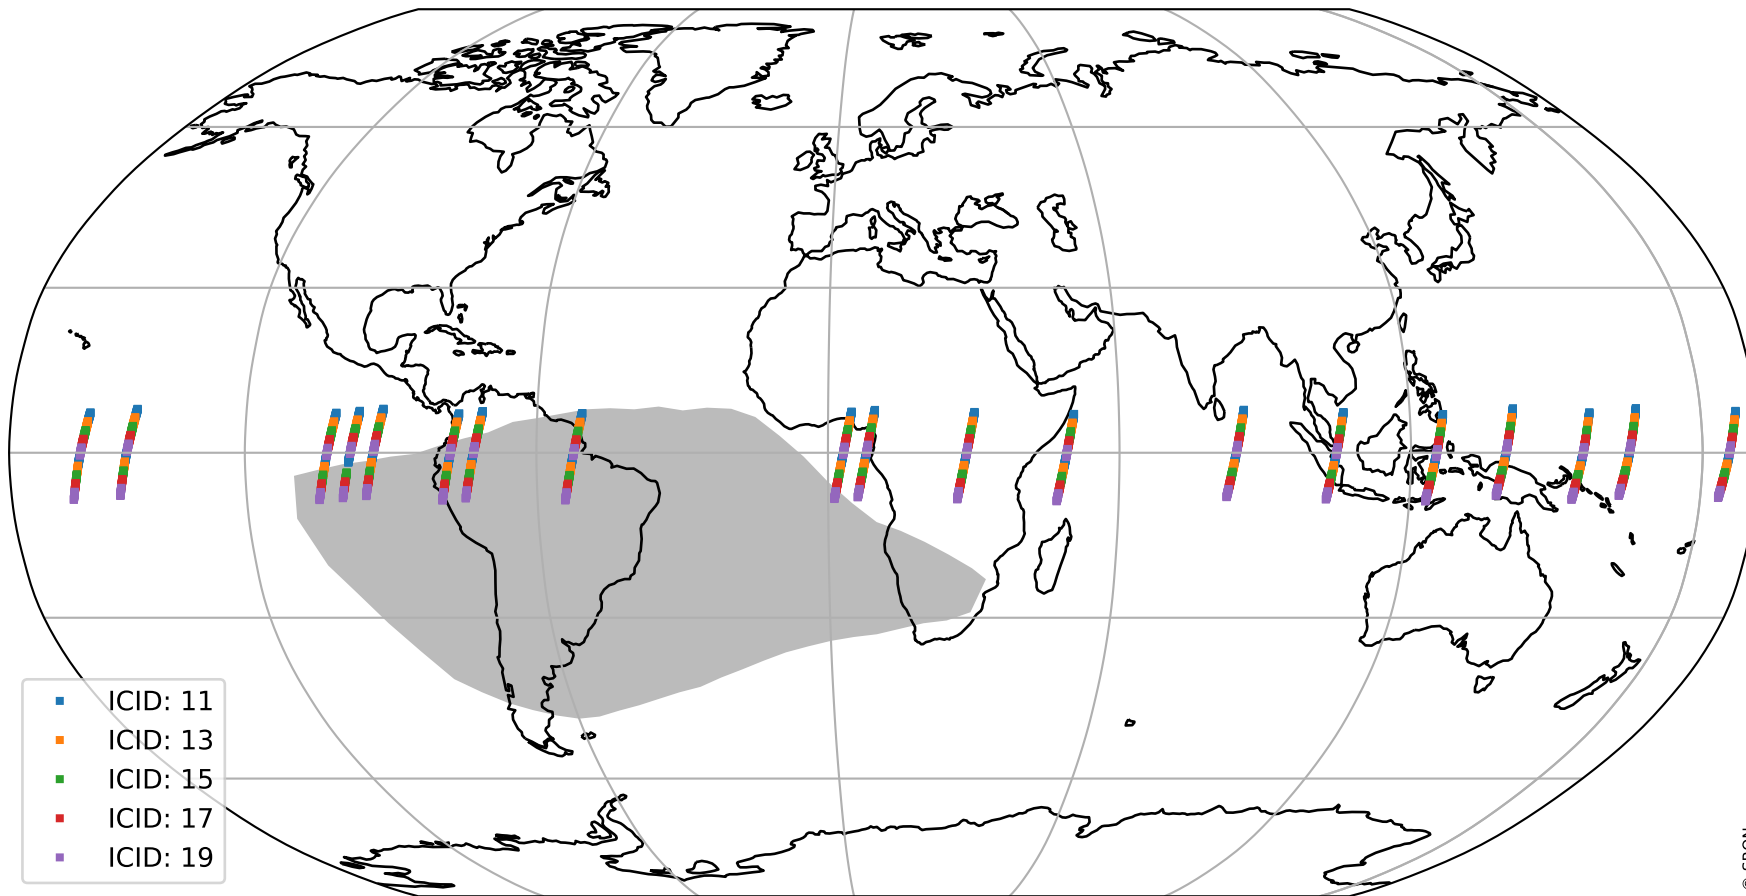

Tropomi SWIR offset (official)

orbits : 19 in [25297, 25342]
coverage : 2022-08-31 / 2022-09-03
median : 0.52592 V
spread : 0.035911 V
created : 2023-08-21T15:21:47

value detector map

Tropomi SWIR offset (official)

orbits : 19 in [25297, 25342]
coverage : 2022-08-31 / 2022-09-03
median : 30.62 μV
spread : 15.179 μV
created : 2023-08-21T15:21:48

Tropomi SWIR offset (official)

orbits : 19 in [25297, 25342]
coverage : 2022-08-31 / 2022-09-03
median : -0.089771 mV
spread : 0.40064 mV
created : 2023-08-21T15:21:48

value compared with SWIR offset CKD

Tropomi SWIR offset (official) ground-tracks of Sentinel-5P

orbits : 19 in [25297, 25342]
coverage : 2022-08-31 / 2022-09-03
created : 2023-08-21T15:21:49

Tropomi SWIR offset (official)

orbits : [2827, 25342]
coverage : 2018-04-30 / 2022-09-03
created : 2023-08-21T15:21:49

trend of detector median & temperatures