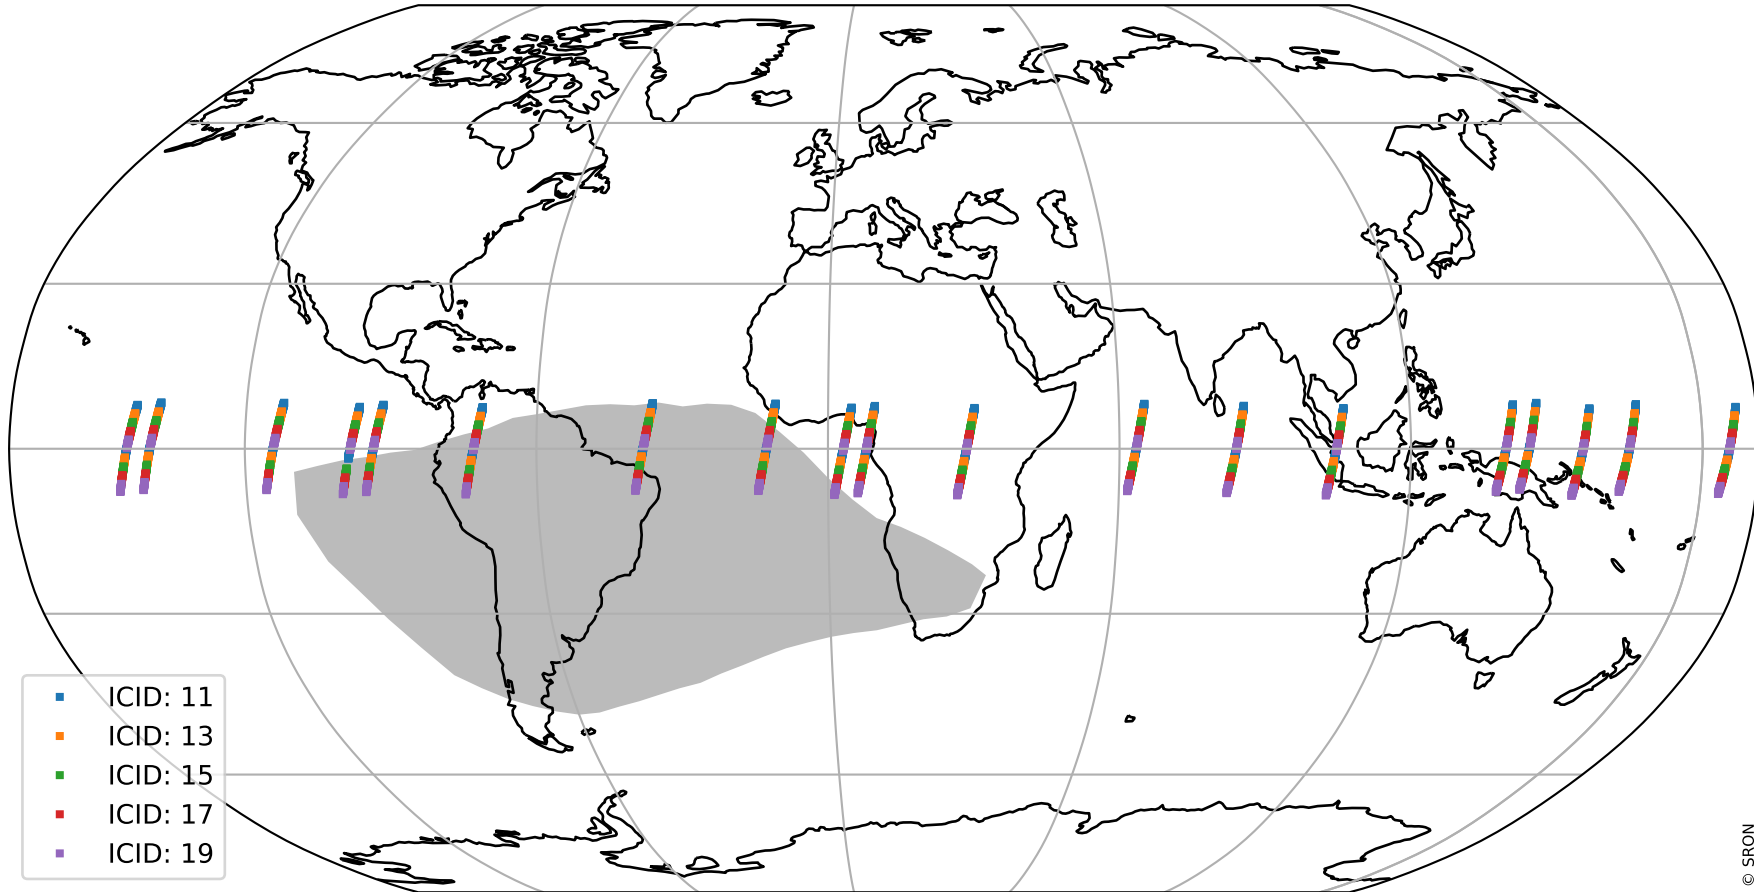

# Tropomi SWIR offset (official)

orbits : 19 in [25312, 25357]  
coverage : 2022-09-01 / 2022-09-04  
median : 31.39  $\mu\text{V}$   
spread : 15.564  $\mu\text{V}$   
created : 2023-08-21T15:21:50

# Tropomi SWIR offset (official)

orbits : 19 in [25312, 25357]  
coverage : 2022-09-01 / 2022-09-04  
median : -0.079996 mV  
spread : 0.40116 mV  
created : 2023-08-21T15:21:50

value compared with SWIR offset CKD

# Tropomi SWIR offset (official) ground-tracks of Sentinel-5P

orbits : 19 in [25312, 25357]  
coverage : 2022-09-01 / 2022-09-04  
created : 2023-08-21T15:21:51

# Tropomi SWIR offset (official)

orbits : [2827, 25357]  
coverage : 2018-04-30 / 2022-09-04  
created : 2023-08-21T15:21:51