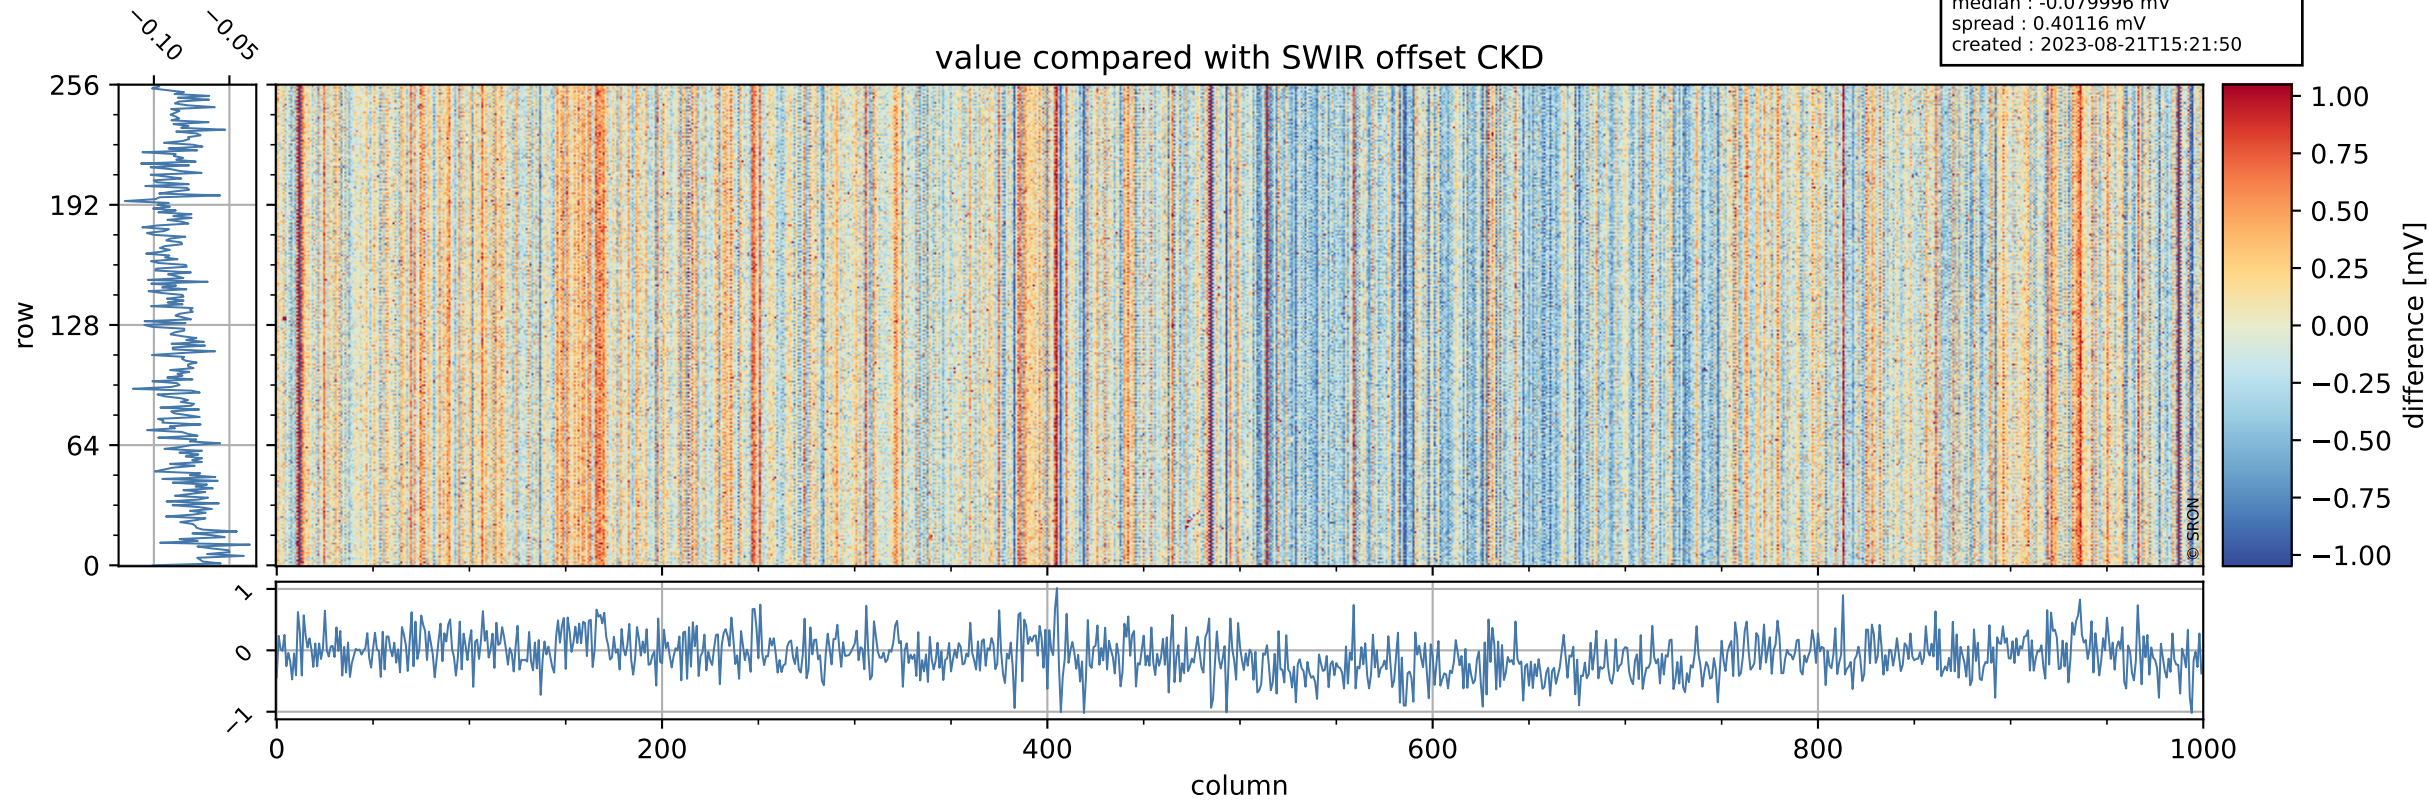

## value detector map

# Tropomi SWIR offset (official)

orbits : 19 in [25312, 25357]  
coverage : 2022-09-01 / 2022-09-04  
median : 31.39  $\mu\text{V}$   
spread : 15.564  $\mu\text{V}$   
created : 2023-08-21T15:21:50

# Tropomi SWIR offset (official)

orbits : 19 in [25312, 25357]  
coverage : 2022-09-01 / 2022-09-04  
median : -0.079996 mV  
spread : 0.40116 mV  
created : 2023-08-21T15:21:50

value compared with SWIR offset CKD

# Tropomi SWIR offset (official) ground-tracks of Sentinel-5P

orbits : 19 in [25312, 25357]  
coverage : 2022-09-01 / 2022-09-04  
created : 2023-08-21T15:21:51