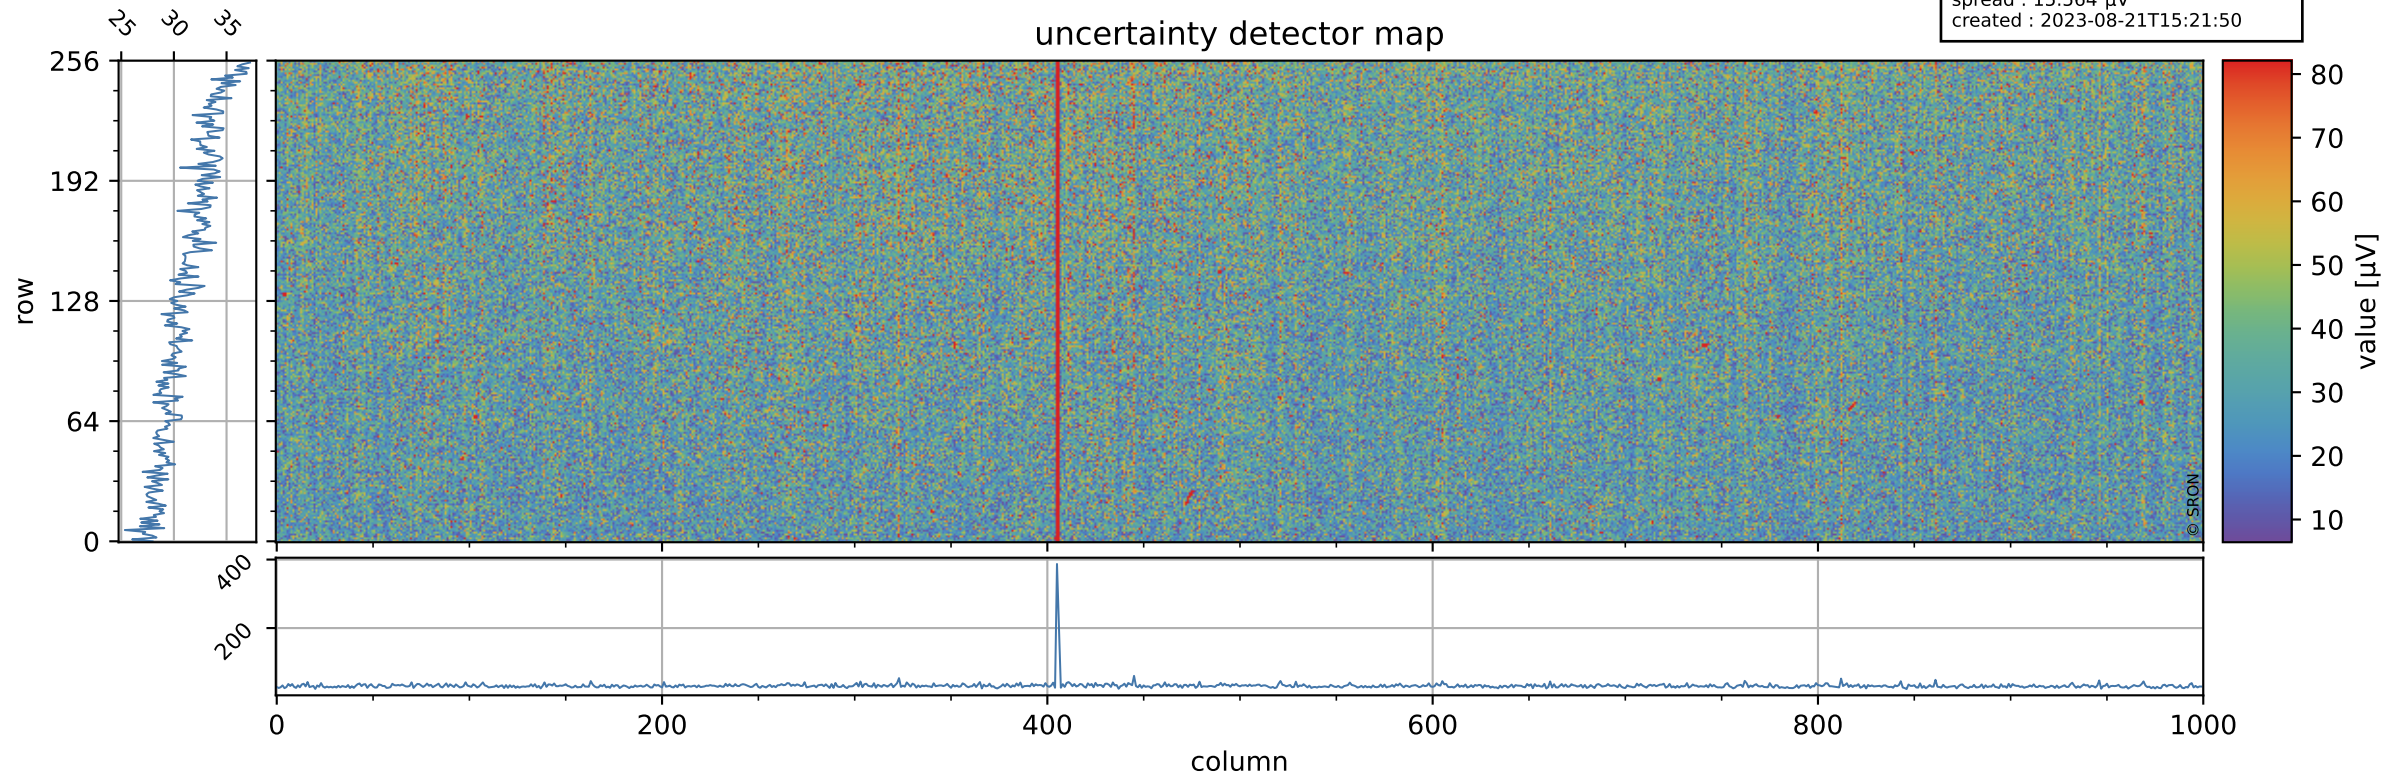

# Tropomi SWIR offset (official)

orbits : 19 in [25312, 25357]  
coverage : 2022-09-01 / 2022-09-04  
median : 0.52593 V  
spread : 0.035912 V  
created : 2023-08-21T15:21:50

## value detector map

# Tropomi SWIR offset (official)

orbits : 19 in [25312, 25357]  
coverage : 2022-09-01 / 2022-09-04  
median : 31.39  $\mu\text{V}$   
spread : 15.564  $\mu\text{V}$   
created : 2023-08-21T15:21:50

# Tropomi SWIR offset (official) ground-tracks of Sentinel-5P

orbits : 19 in [25312, 25357]  
coverage : 2022-09-01 / 2022-09-04  
created : 2023-08-21T15:21:51