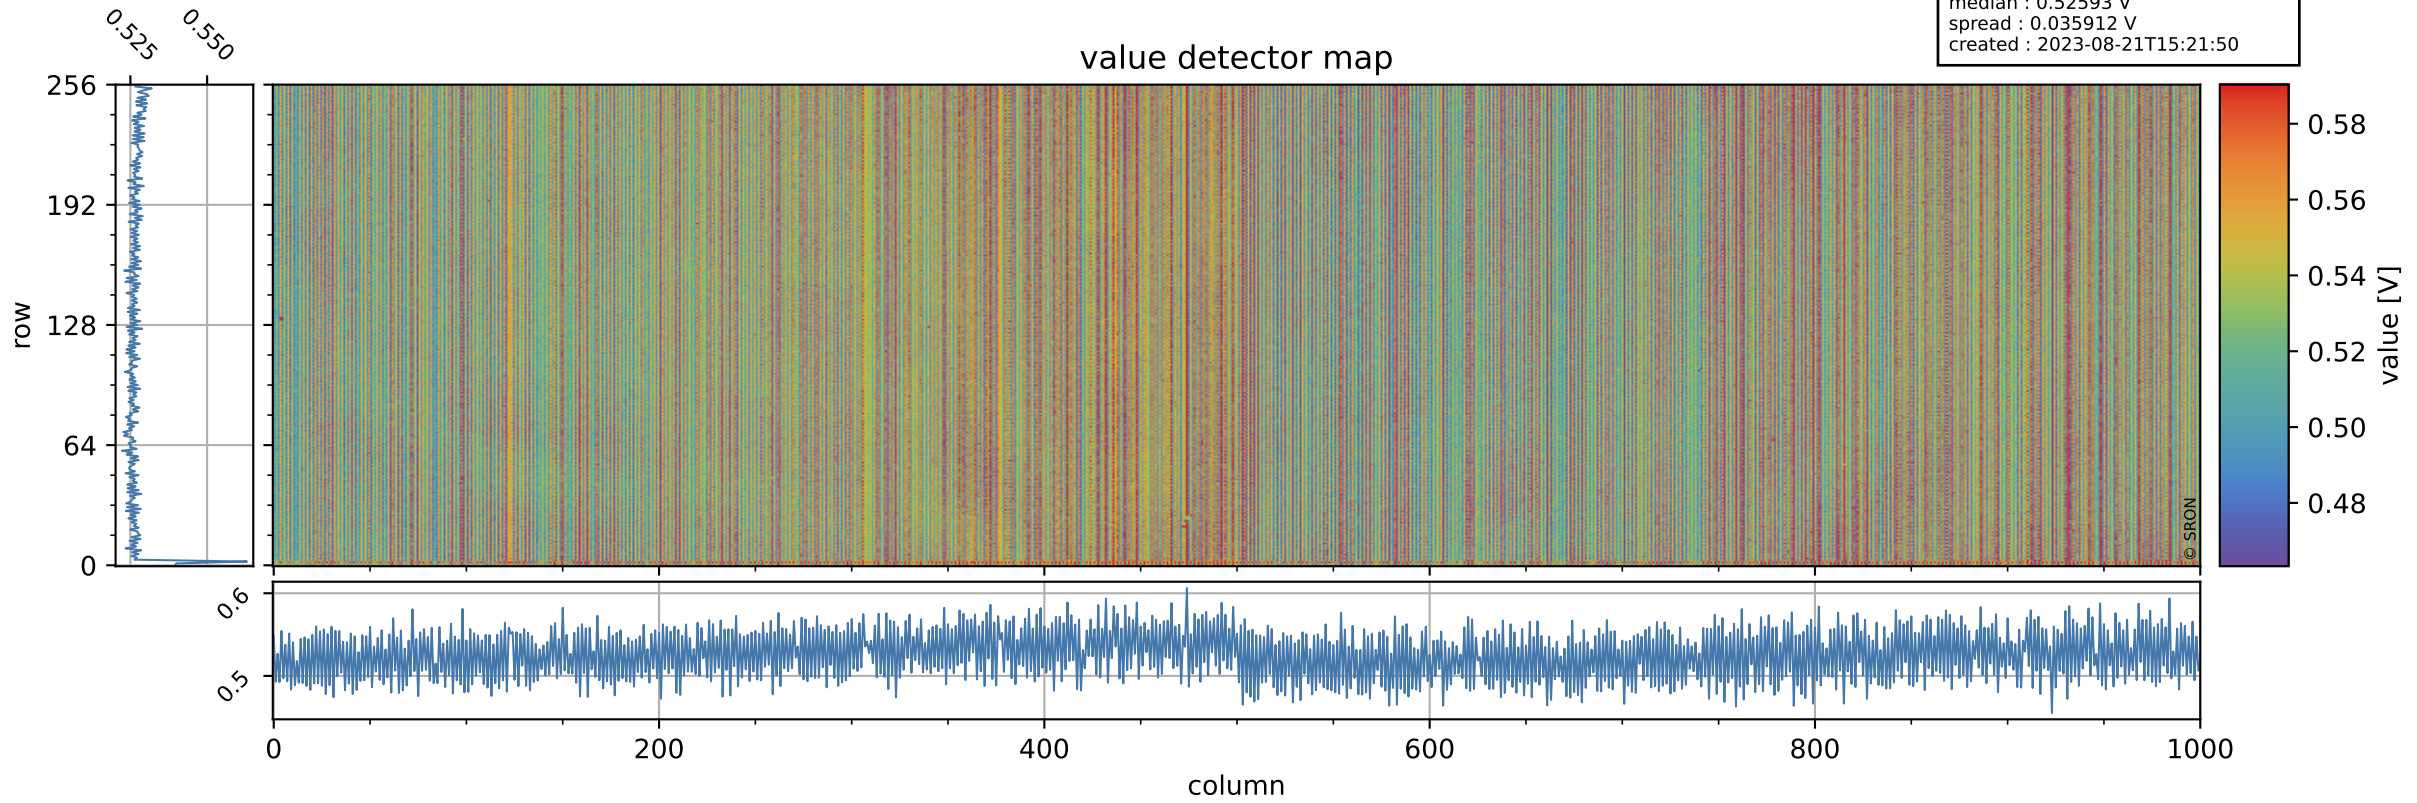

# Tropomi SWIR offset (official)

orbits : 19 in [25312, 25357]  
coverage : 2022-09-01 / 2022-09-04  
median : 0.52593 V  
spread : 0.035912 V  
created : 2023-08-21T15:21:50

## value detector map

# Tropomi SWIR offset (official)

orbits : 19 in [25312, 25357]  
coverage : 2022-09-01 / 2022-09-04  
median : 31.39  $\mu\text{V}$   
spread : 15.564  $\mu\text{V}$   
created : 2023-08-21T15:21:50

# Tropomi SWIR offset (official) ground-tracks of Sentinel-5P

orbits : 19 in [25312, 25357]  
coverage : 2022-09-01 / 2022-09-04  
created : 2023-08-21T15:21:51