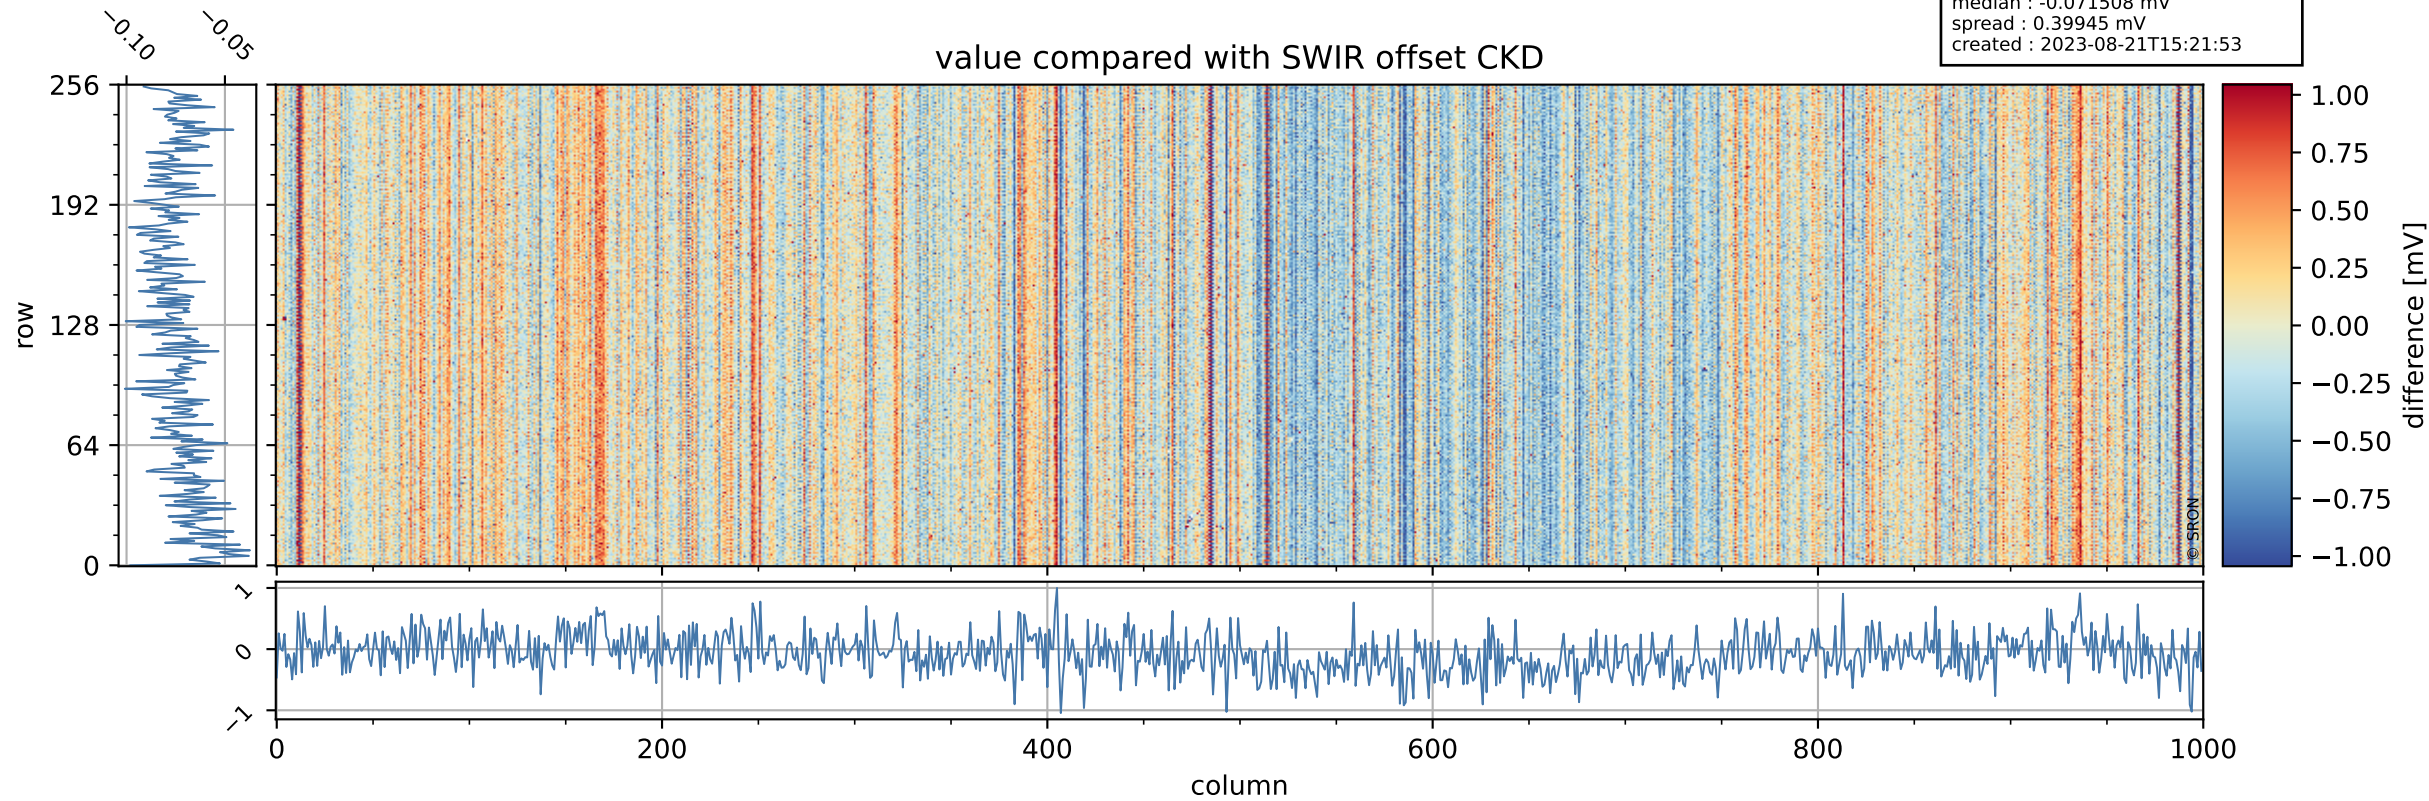

Tropomi SWIR offset (official)

orbits : 17 in [25327, 25372]
coverage : 2022-09-02 / 2022-09-05
median : 0.52594 V
spread : 0.035911 V
created : 2023-08-21T15:21:52

value detector map

Tropomi SWIR offset (official)

orbits : 17 in [25327, 25372]
coverage : 2022-09-02 / 2022-09-05
median : 31.744 μV
spread : 15.693 μV
created : 2023-08-21T15:21:53

Tropomi SWIR offset (official)

orbits : 17 in [25327, 25372]
coverage : 2022-09-02 / 2022-09-05
median : -0.071508 mV
spread : 0.39945 mV
created : 2023-08-21T15:21:53

value compared with SWIR offset CKD

Tropomi SWIR offset (official) ground-tracks of Sentinel-5P

orbits : 17 in [25327, 25372]
coverage : 2022-09-02 / 2022-09-05
created : 2023-08-21T15:21:54

Tropomi SWIR offset (official)

orbits : [2827, 25372]
coverage : 2018-04-30 / 2022-09-05
created : 2023-08-21T15:21:54

trend of detector median & temperatures