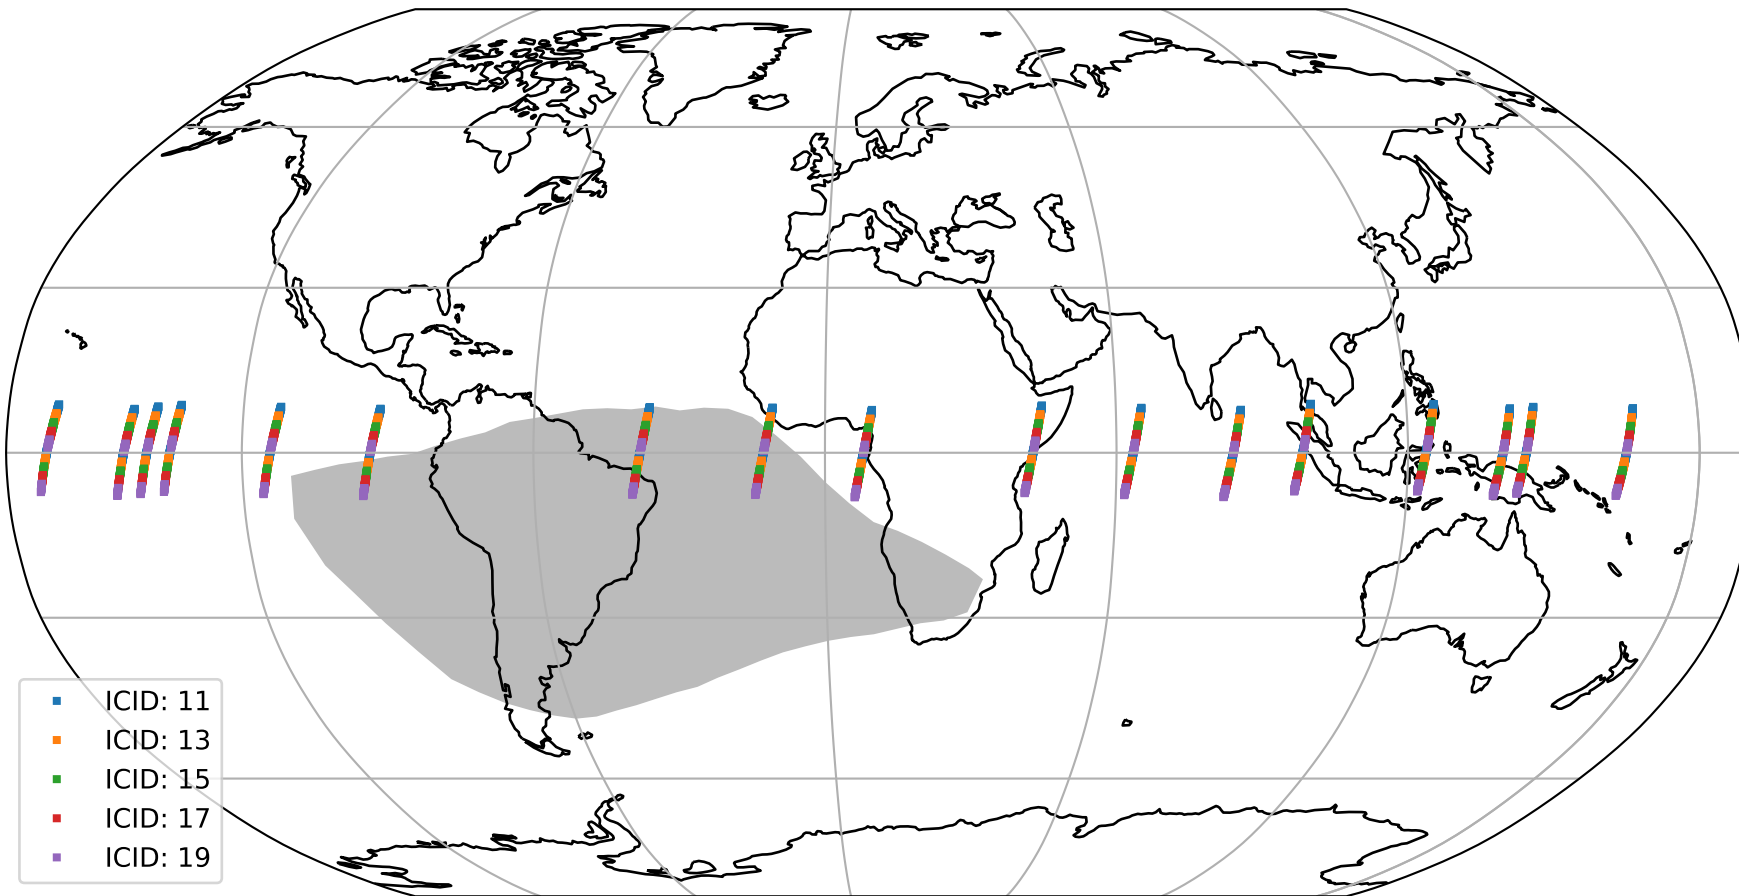

Tropomi SWIR offset (official)

orbits : 17 in [25327, 25372]
coverage : 2022-09-02 / 2022-09-05
median : 0.52594 V
spread : 0.035911 V
created : 2023-08-21T15:21:52

value detector map

Tropomi SWIR offset (official)

orbits : 17 in [25327, 25372]
coverage : 2022-09-02 / 2022-09-05
median : 31.744 μV
spread : 15.693 μV
created : 2023-08-21T15:21:53

Tropomi SWIR offset (official)

orbits : 17 in [25327, 25372]
coverage : 2022-09-02 / 2022-09-05
median : -0.071508 mV
spread : 0.39945 mV
created : 2023-08-21T15:21:53

value compared with SWIR offset CKD

Tropomi SWIR offset (official) ground-tracks of Sentinel-5P

orbits : 17 in [25327, 25372]
coverage : 2022-09-02 / 2022-09-05
created : 2023-08-21T15:21:54

Tropomi SWIR offset (official)

orbits : [2827, 25372]
coverage : 2018-04-30 / 2022-09-05
created : 2023-08-21T15:21:54

trend of detector median & temperatures