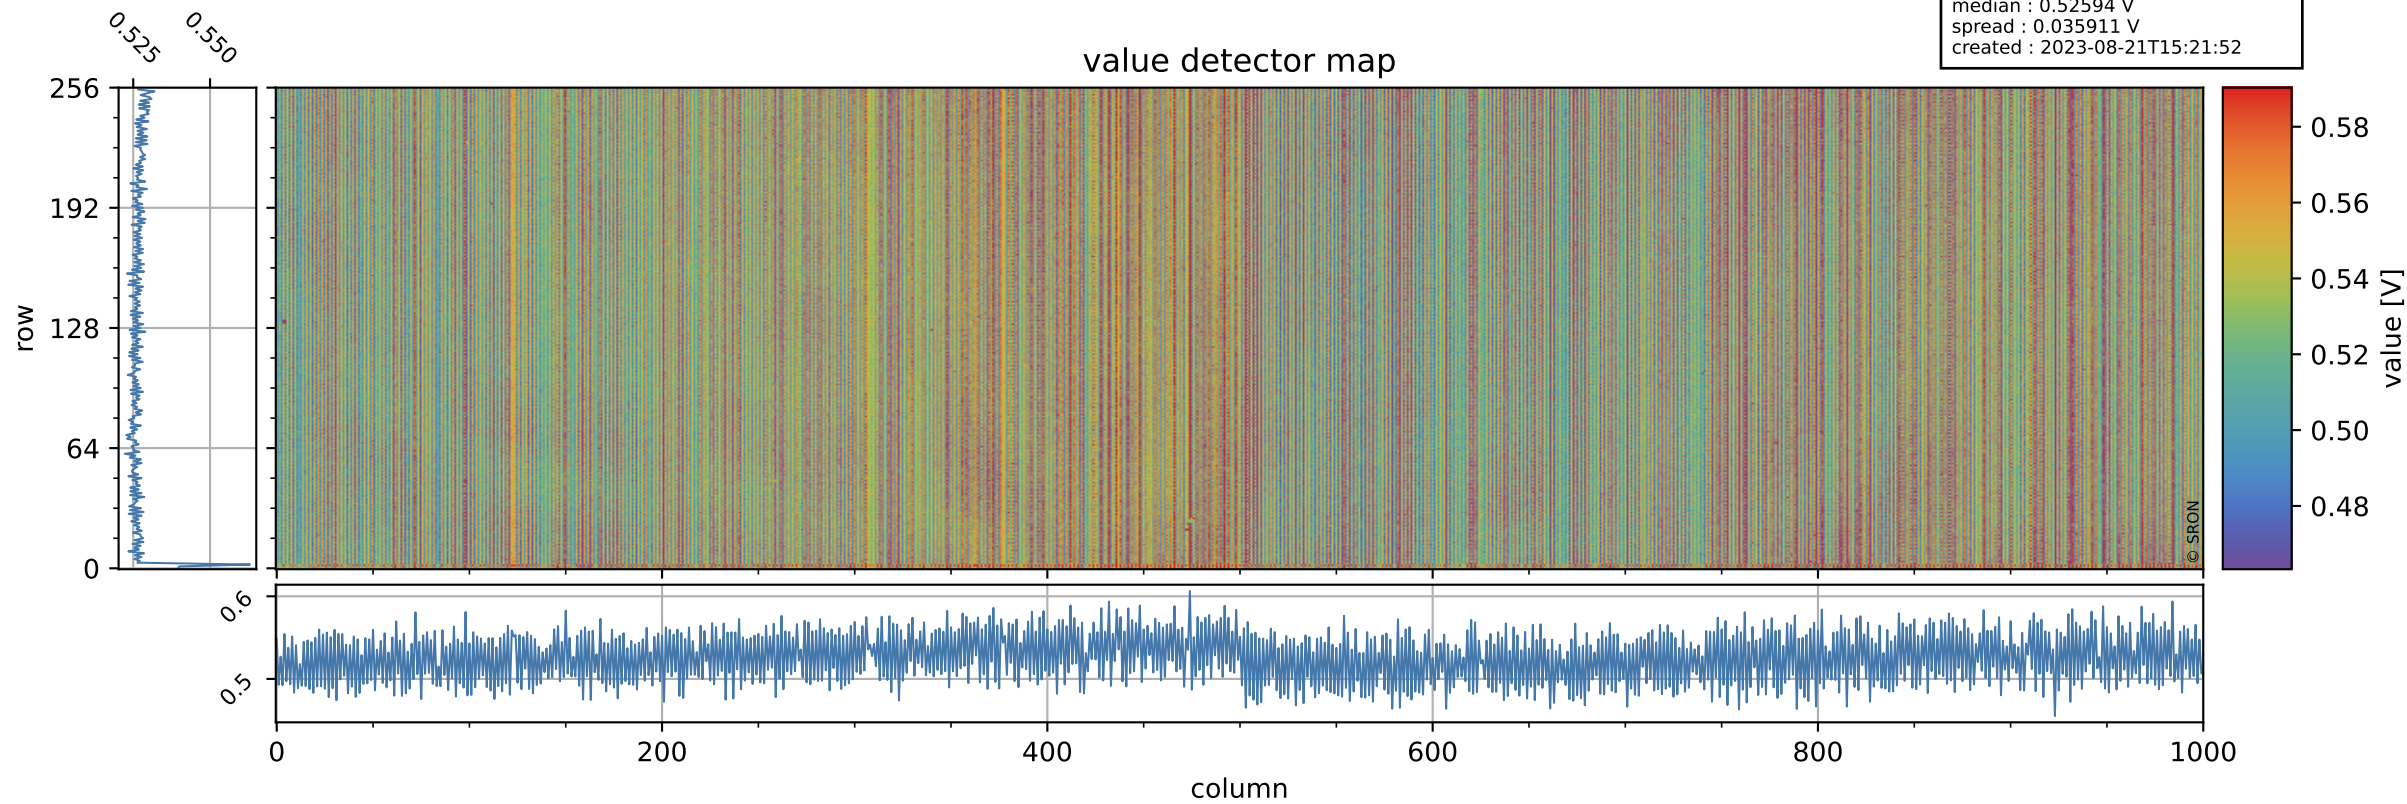

Tropomi SWIR offset (official)

orbits : 17 in [25327, 25372]
coverage : 2022-09-02 / 2022-09-05
median : 0.52594 V
spread : 0.035911 V
created : 2023-08-21T15:21:52

value detector map

Tropomi SWIR offset (official)

orbits : 17 in [25327, 25372]
coverage : 2022-09-02 / 2022-09-05
median : 31.744 μV
spread : 15.693 μV
created : 2023-08-21T15:21:53

Tropomi SWIR offset (official)

orbits : 17 in [25327, 25372]
coverage : 2022-09-02 / 2022-09-05
median : -0.071508 mV
spread : 0.39945 mV
created : 2023-08-21T15:21:53

value compared with SWIR offset CKD

Tropomi SWIR offset (official) ground-tracks of Sentinel-5P

orbits : 17 in [25327, 25372]
coverage : 2022-09-02 / 2022-09-05
created : 2023-08-21T15:21:54

Tropomi SWIR offset (official)

orbits : [2827, 25372]
coverage : 2018-04-30 / 2022-09-05
created : 2023-08-21T15:21:54

trend of detector median & temperatures