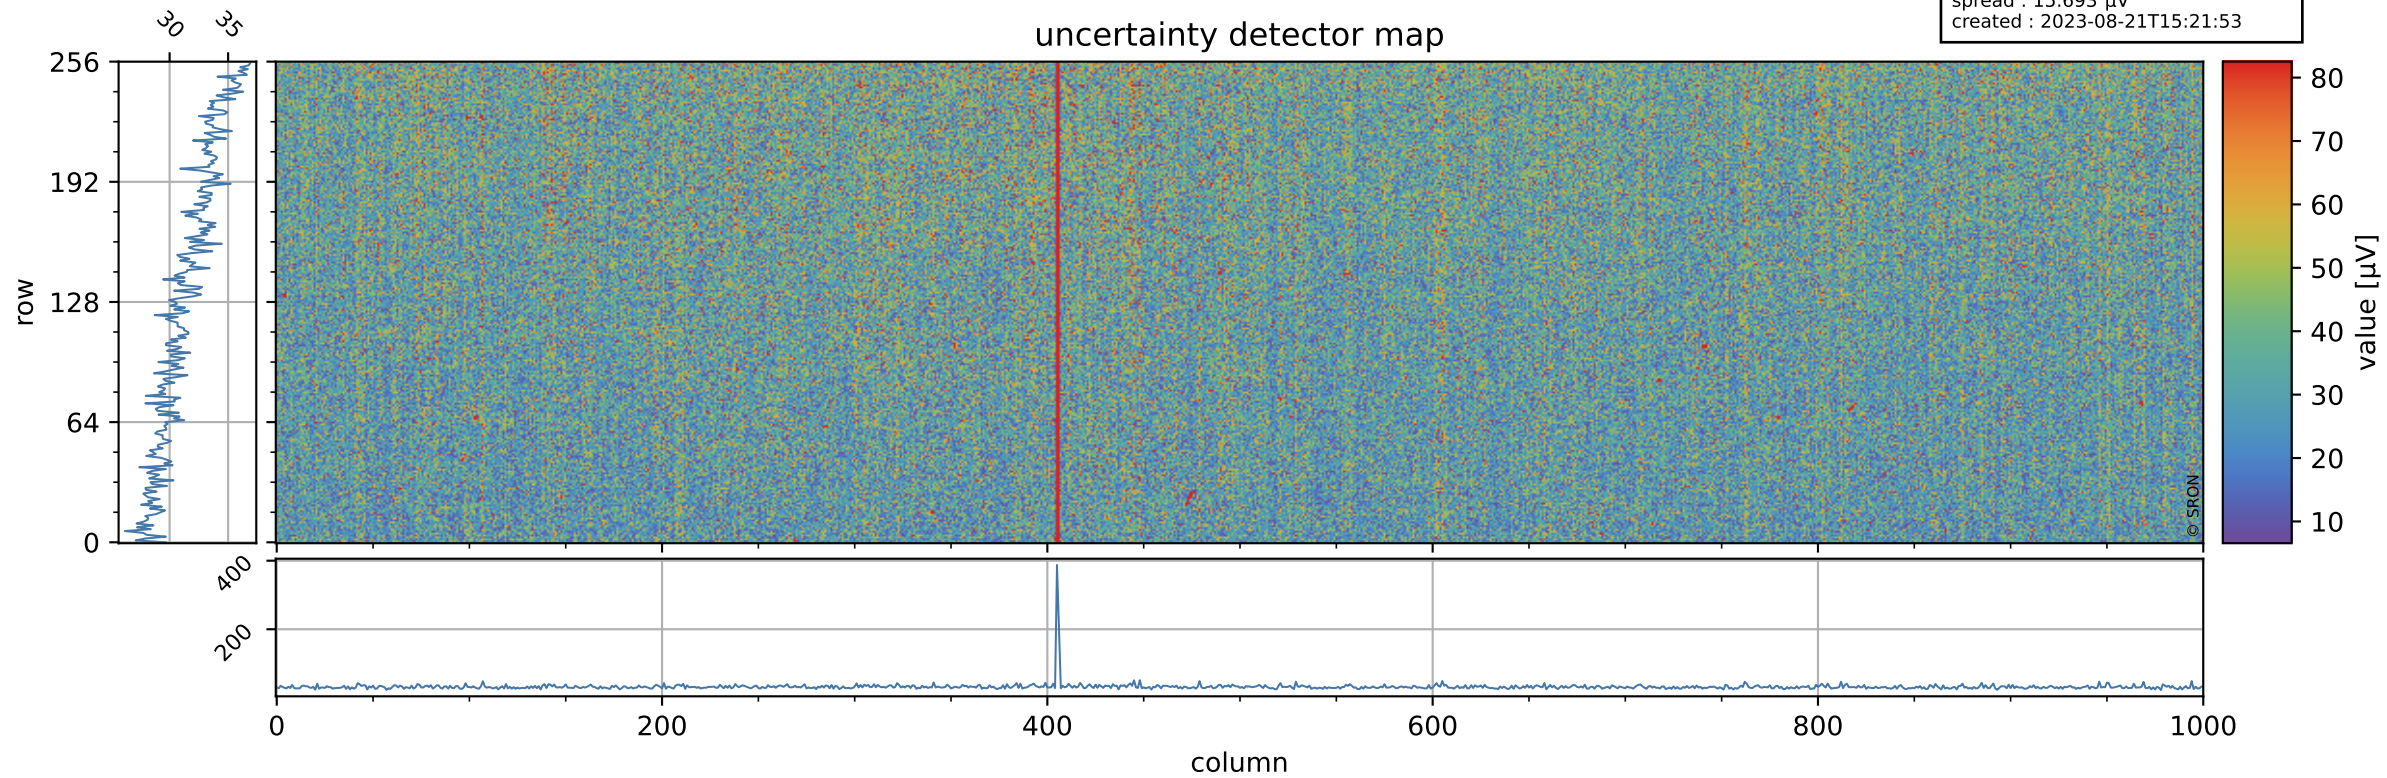

Tropomi SWIR offset (official)

orbits : 17 in [25327, 25372]
coverage : 2022-09-02 / 2022-09-05
median : 0.52594 V
spread : 0.035911 V
created : 2023-08-21T15:21:52

value detector map

Tropomi SWIR offset (official)

orbits : 17 in [25327, 25372]
coverage : 2022-09-02 / 2022-09-05
median : 31.744 μV
spread : 15.693 μV
created : 2023-08-21T15:21:53

Tropomi SWIR offset (official)

orbits : 17 in [25327, 25372]
coverage : 2022-09-02 / 2022-09-05
median : -0.071508 mV
spread : 0.39945 mV
created : 2023-08-21T15:21:53

value compared with SWIR offset CKD

Tropomi SWIR offset (official) ground-tracks of Sentinel-5P

orbits : 17 in [25327, 25372]
coverage : 2022-09-02 / 2022-09-05
created : 2023-08-21T15:21:54

Tropomi SWIR offset (official)

orbits : [2827, 25372]
coverage : 2018-04-30 / 2022-09-05
created : 2023-08-21T15:21:54

trend of detector median & temperatures