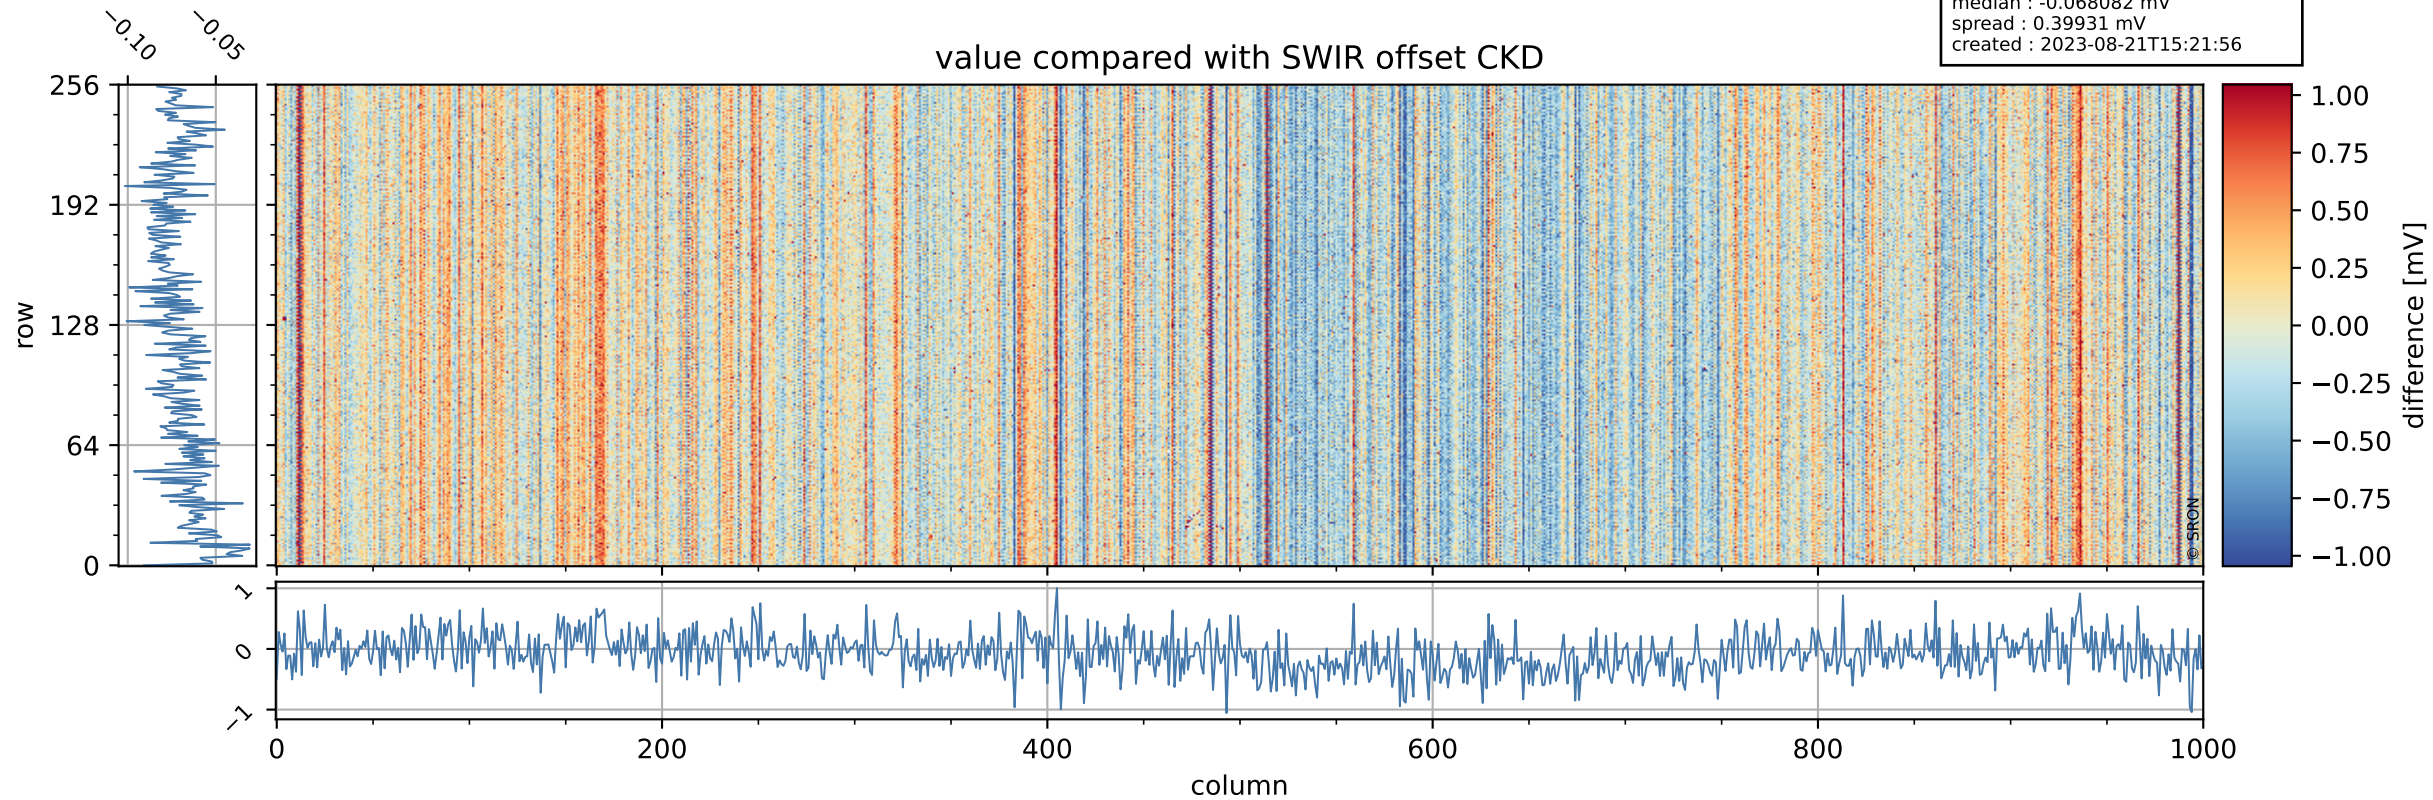

Tropomi SWIR offset (official)

orbits : 18 in [25342, 25387]
coverage : 2022-09-03 / 2022-09-06
median : 0.52595 V
spread : 0.03591 V
created : 2023-08-21T15:21:55

value detector map

Tropomi SWIR offset (official)

orbits : 18 in [25342, 25387]
coverage : 2022-09-03 / 2022-09-06
median : 31.258 μV
spread : 15.465 μV
created : 2023-08-21T15:21:56

Tropomi SWIR offset (official)

orbits : 18 in [25342, 25387]
coverage : 2022-09-03 / 2022-09-06
median : -0.068082 mV
spread : 0.39931 mV
created : 2023-08-21T15:21:56

value compared with SWIR offset CKD

Tropomi SWIR offset (official) ground-tracks of Sentinel-5P

orbits : 18 in [25342, 25387]
coverage : 2022-09-03 / 2022-09-06
created : 2023-08-21T15:21:56

Tropomi SWIR offset (official)

orbits : [2827, 25387]
coverage : 2018-04-30 / 2022-09-06
created : 2023-08-21T15:21:57

trend of detector median & temperatures