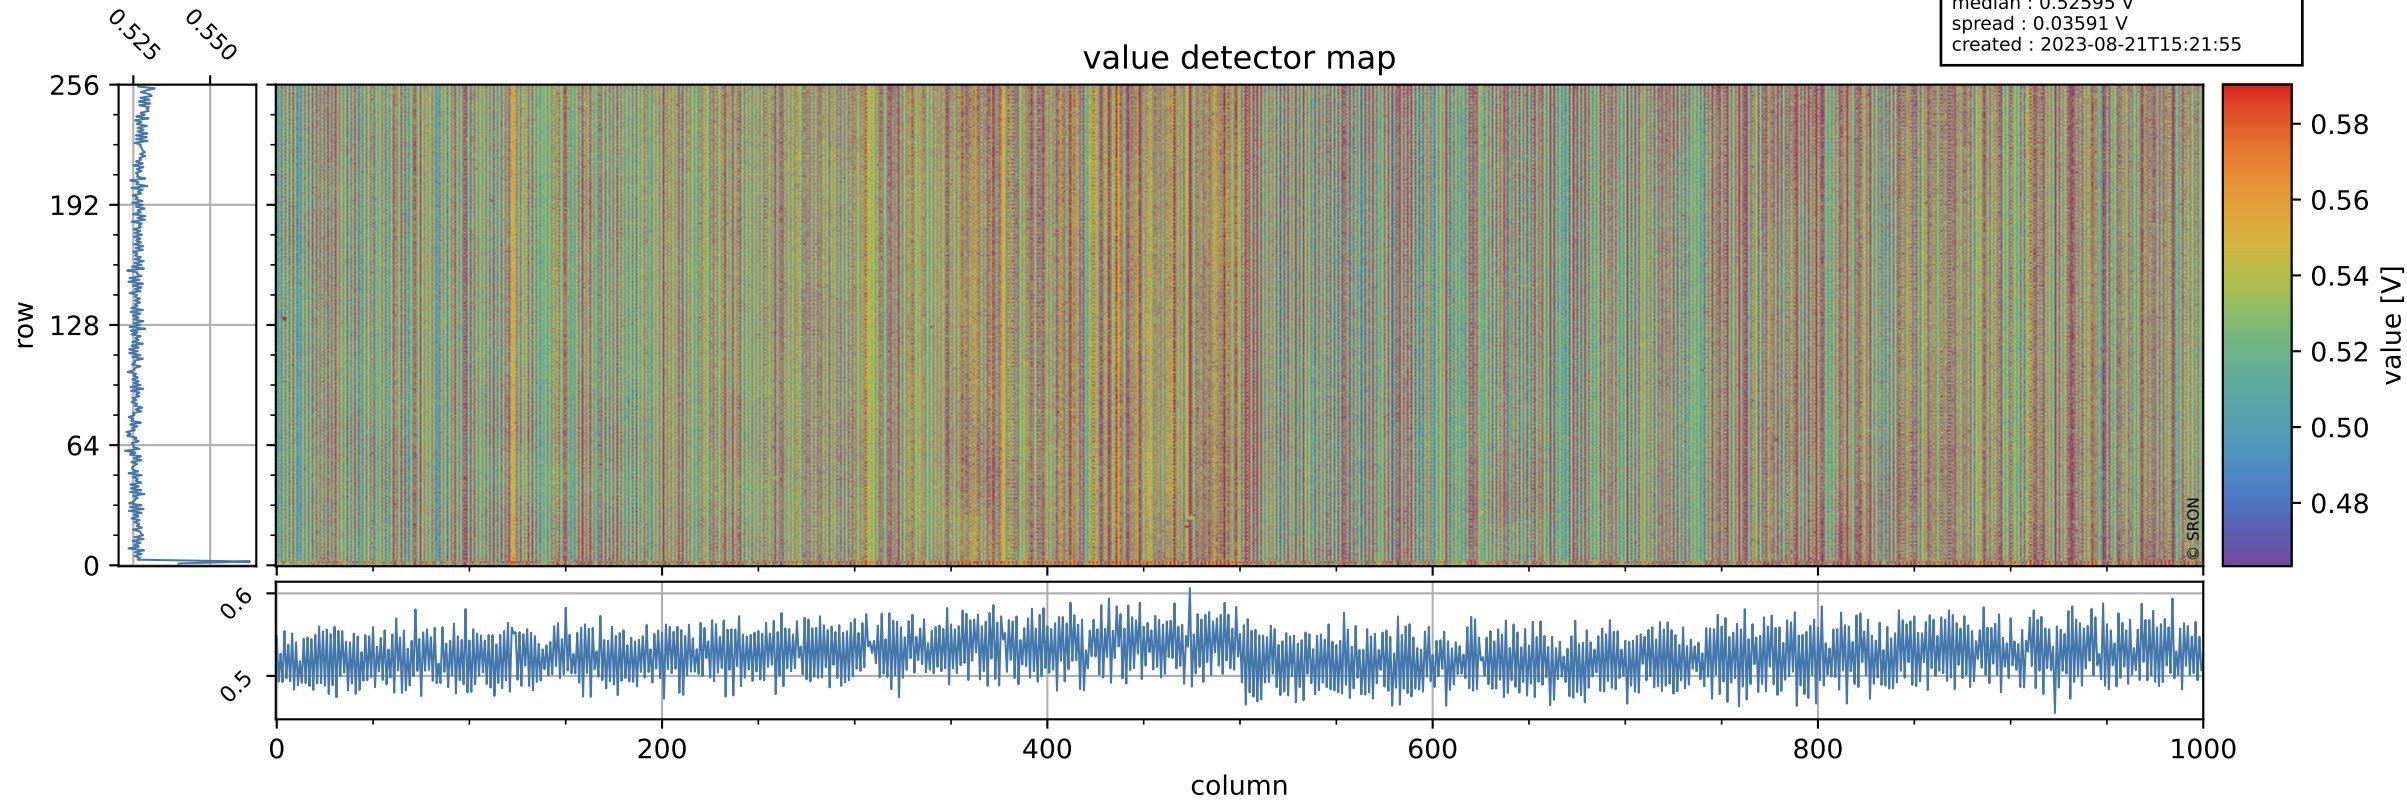

Tropomi SWIR offset (official)

orbits : 18 in [25342, 25387]
coverage : 2022-09-03 / 2022-09-06
median : 0.52595 V
spread : 0.03591 V
created : 2023-08-21T15:21:55

value detector map

Tropomi SWIR offset (official)

orbits : 18 in [25342, 25387]
coverage : 2022-09-03 / 2022-09-06
median : 31.258 μV
spread : 15.465 μV
created : 2023-08-21T15:21:56

Tropomi SWIR offset (official)

orbits : 18 in [25342, 25387]
coverage : 2022-09-03 / 2022-09-06
median : -0.068082 mV
spread : 0.39931 mV
created : 2023-08-21T15:21:56

value compared with SWIR offset CKD

Tropomi SWIR offset (official) ground-tracks of Sentinel-5P

orbits : 18 in [25342, 25387]
coverage : 2022-09-03 / 2022-09-06
created : 2023-08-21T15:21:56

Tropomi SWIR offset (official)

orbits : [2827, 25387]
coverage : 2018-04-30 / 2022-09-06
created : 2023-08-21T15:21:57

trend of detector median & temperatures