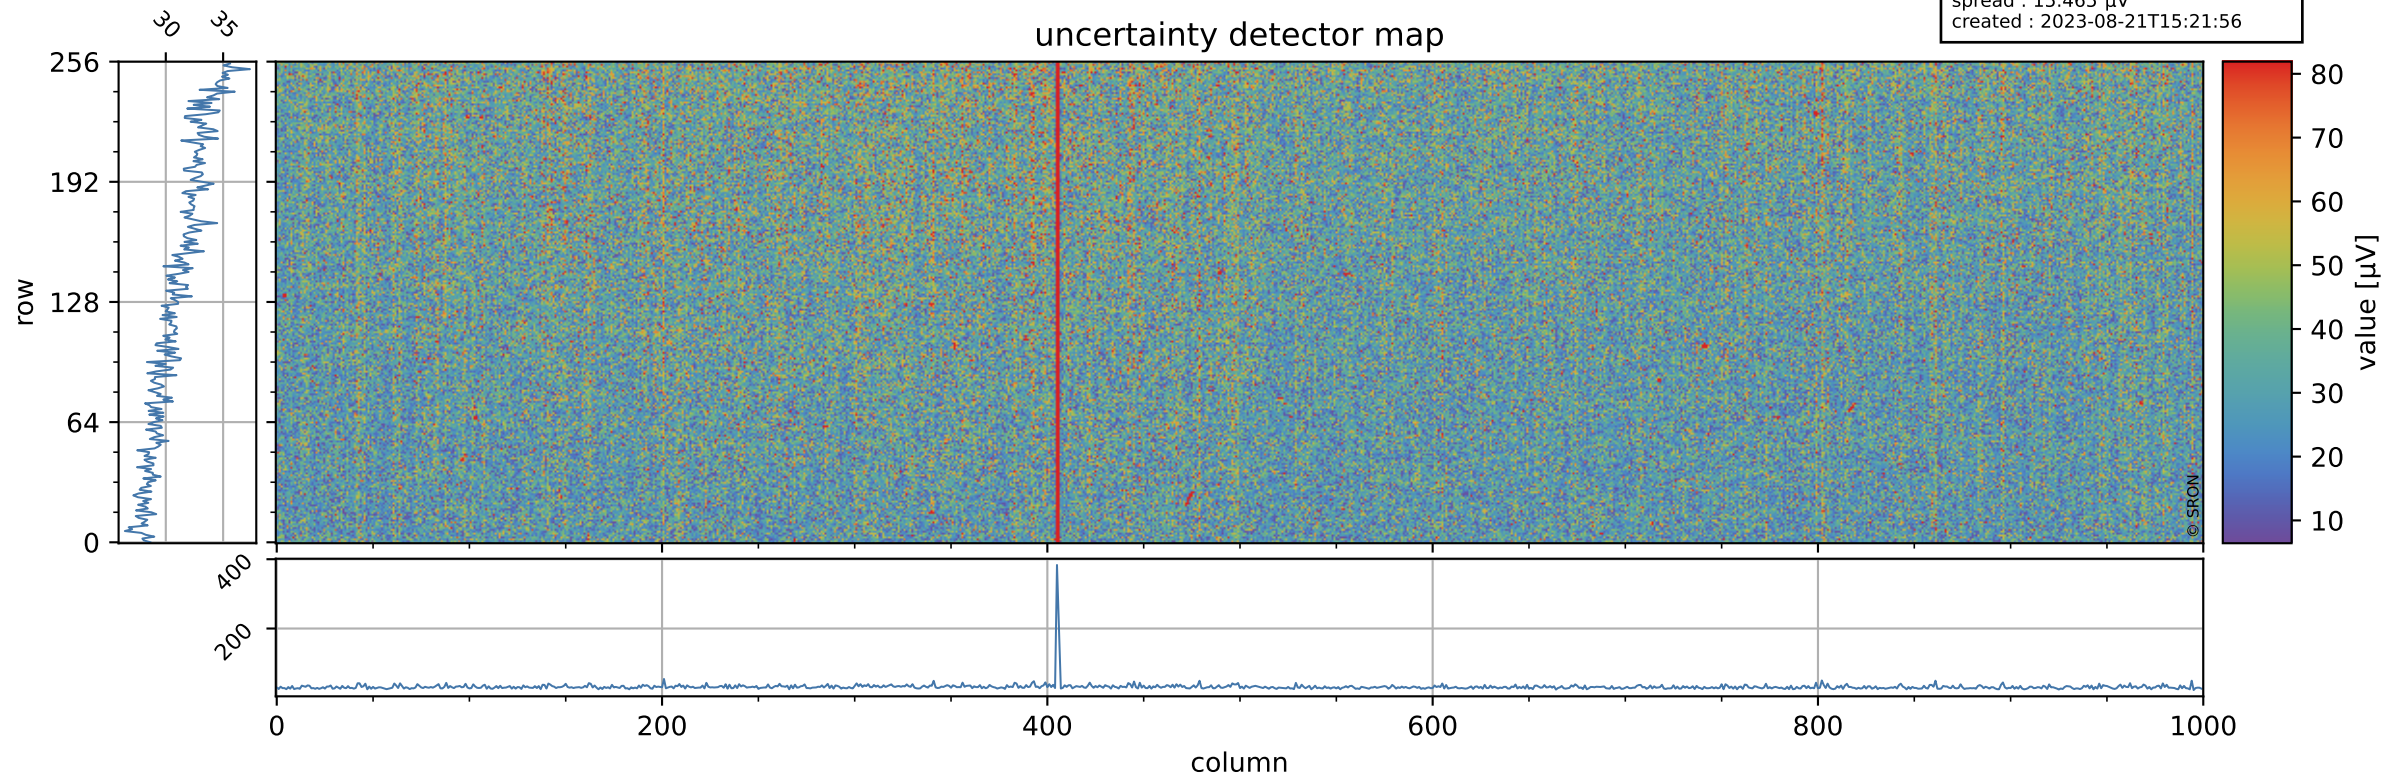

Tropomi SWIR offset (official)

orbits : 18 in [25342, 25387]
coverage : 2022-09-03 / 2022-09-06
median : 0.52595 V
spread : 0.03591 V
created : 2023-08-21T15:21:55

value detector map

Tropomi SWIR offset (official)

orbits : 18 in [25342, 25387]
coverage : 2022-09-03 / 2022-09-06
median : 31.258 μV
spread : 15.465 μV
created : 2023-08-21T15:21:56

Tropomi SWIR offset (official)

orbits : 18 in [25342, 25387]
coverage : 2022-09-03 / 2022-09-06
median : -0.068082 mV
spread : 0.39931 mV
created : 2023-08-21T15:21:56

value compared with SWIR offset CKD

Tropomi SWIR offset (official) ground-tracks of Sentinel-5P

orbits : 18 in [25342, 25387]
coverage : 2022-09-03 / 2022-09-06
created : 2023-08-21T15:21:56

Tropomi SWIR offset (official)

orbits : [2827, 25387]
coverage : 2018-04-30 / 2022-09-06
created : 2023-08-21T15:21:57

trend of detector median & temperatures