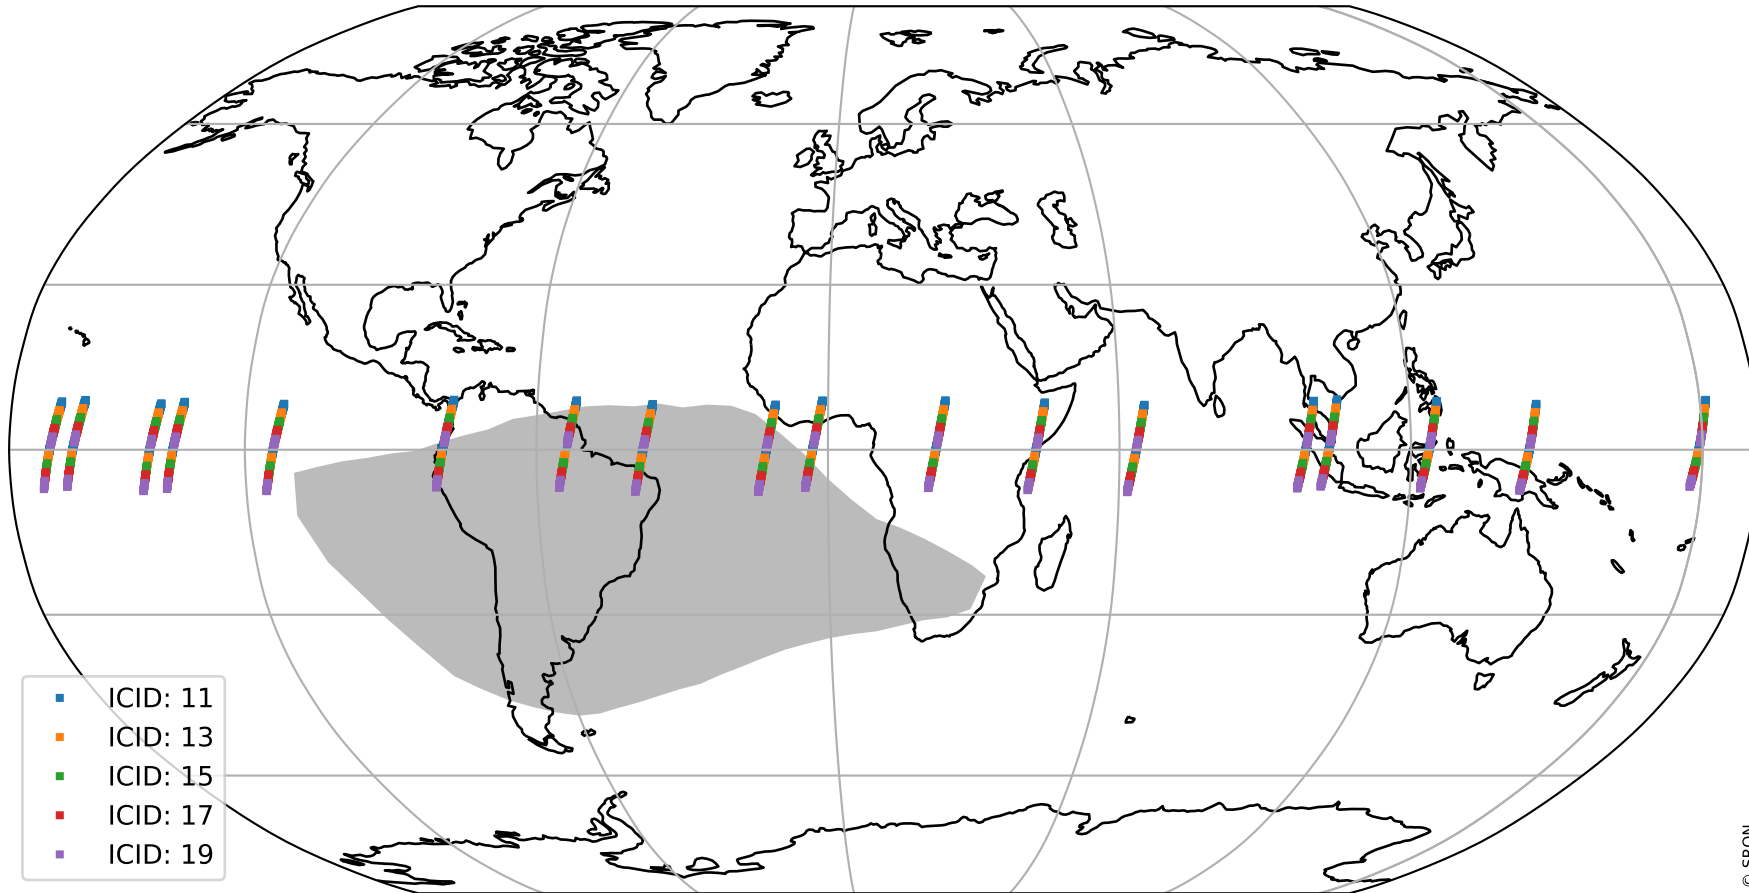

Tropomi SWIR offset (official)

orbits : 18 in [25342, 25387]
coverage : 2022-09-03 / 2022-09-06
median : 0.52595 V
spread : 0.03591 V
created : 2023-08-21T15:21:55

value detector map

Tropomi SWIR offset (official)

orbits : 18 in [25342, 25387]
coverage : 2022-09-03 / 2022-09-06
median : 31.258 μV
spread : 15.465 μV
created : 2023-08-21T15:21:56

Tropomi SWIR offset (official)

orbits : 18 in [25342, 25387]
coverage : 2022-09-03 / 2022-09-06
median : -0.068082 mV
spread : 0.39931 mV
created : 2023-08-21T15:21:56

value compared with SWIR offset CKD

Tropomi SWIR offset (official) ground-tracks of Sentinel-5P

orbits : 18 in [25342, 25387]
coverage : 2022-09-03 / 2022-09-06
created : 2023-08-21T15:21:56

Tropomi SWIR offset (official)

orbits : [2827, 25387]
coverage : 2018-04-30 / 2022-09-06
created : 2023-08-21T15:21:57

trend of detector median & temperatures